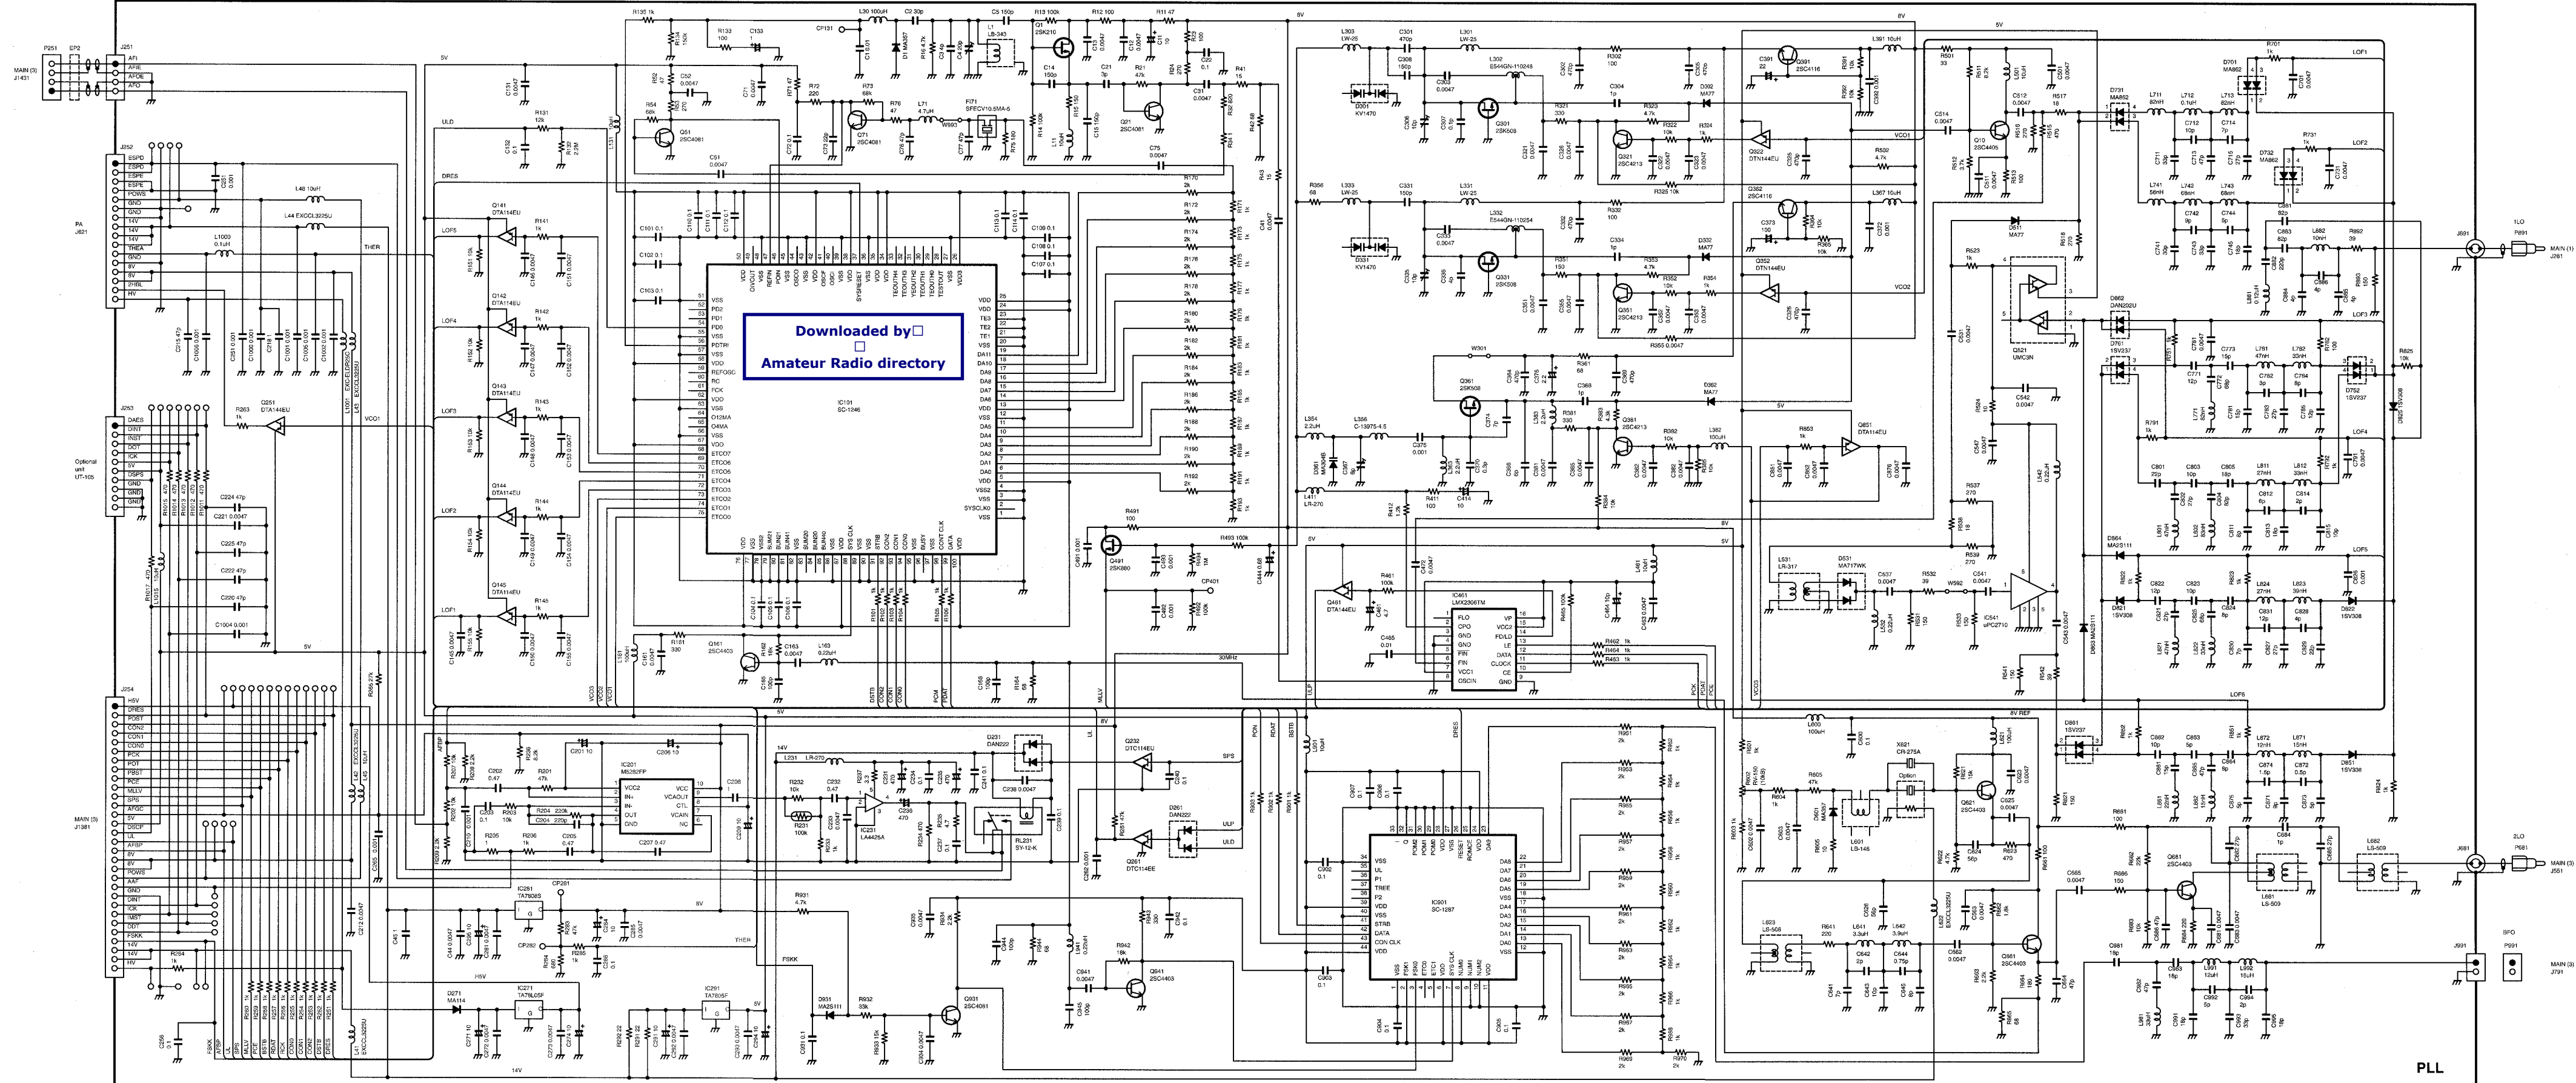

IC-706MKIIG SCHEMATIC DIAGRAM ①

• FRONT UNIT

Downloaded by
Amateur Radio
directory

PLL UNIT

PLL

• MAIN UNIT
MAIN (1)

IC-706MKIIG SCHEMATIC DIAGRAM (2)

• MAIN UNIT MAIN (2)

• MAIN UNIT
MAIN (3)

MAIN (3)

IC-706MKII G SCHEMATIC DIAGRAM ④

• FILTER UNIT