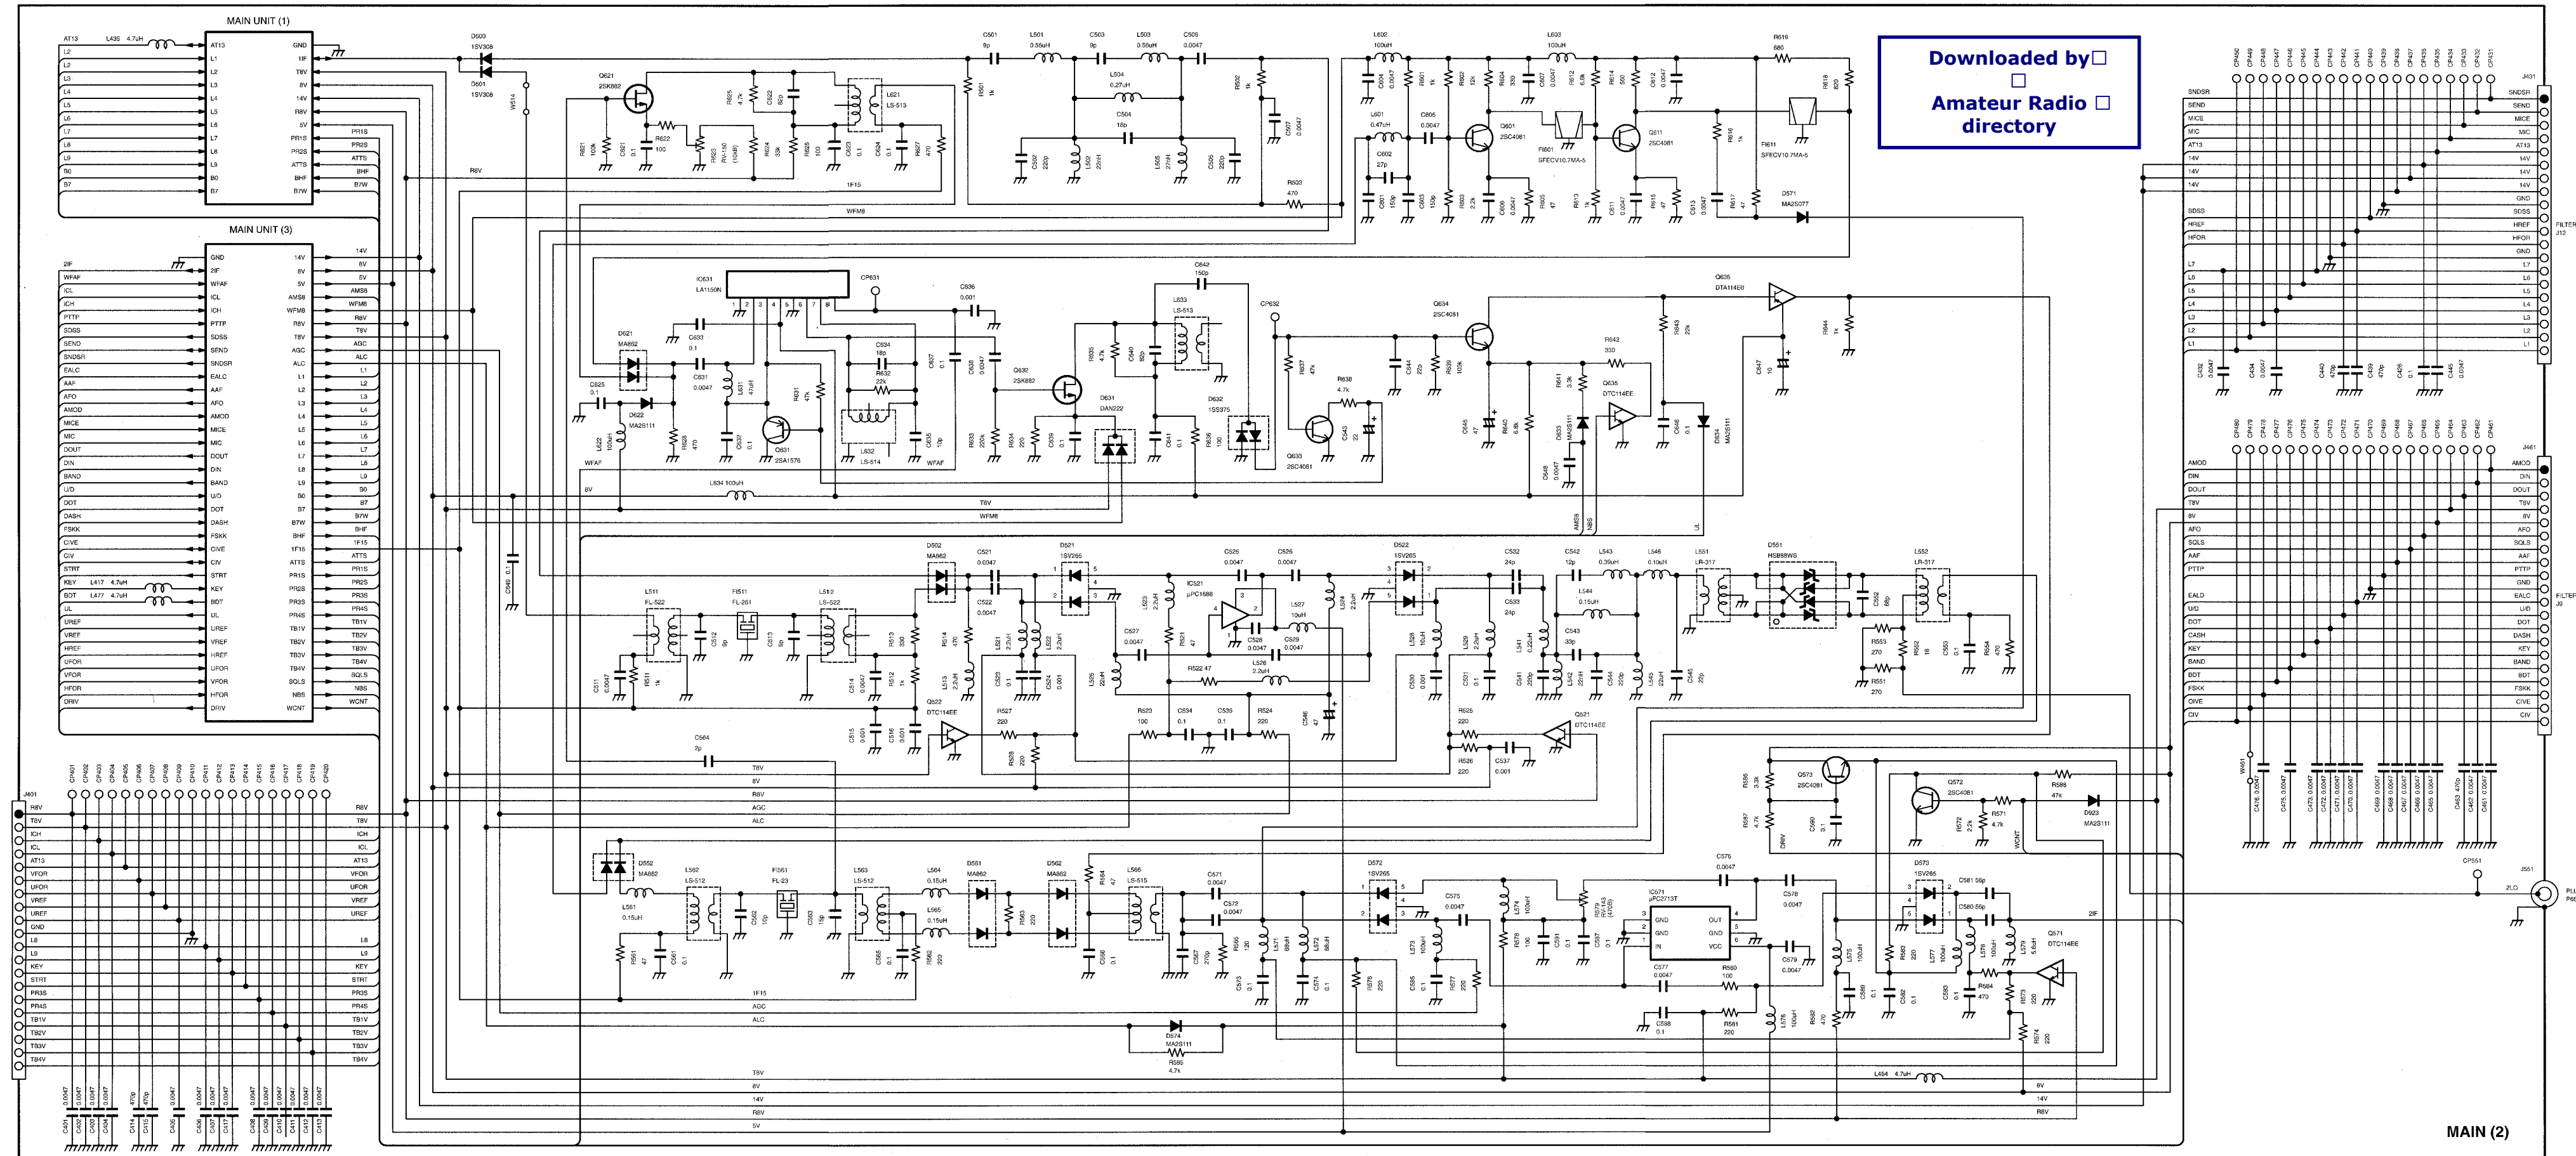

IC-706MKIIG SCHEMATIC DIAGRAM ①

• FRONT UNIT

Downloaded by
Amateur Radio
directory

PLL UNIT

PLL

• MAIN UNIT
MAIN (1)

IC-706MKIIG SCHEMATIC DIAGRAM (2)

• MAIN UNIT MAIN (2)

• MAIN UNIT
MAIN (3)

MAIN (3)

IC-706MKII G SCHEMATIC DIAGRAM ④

• FILTER UNIT