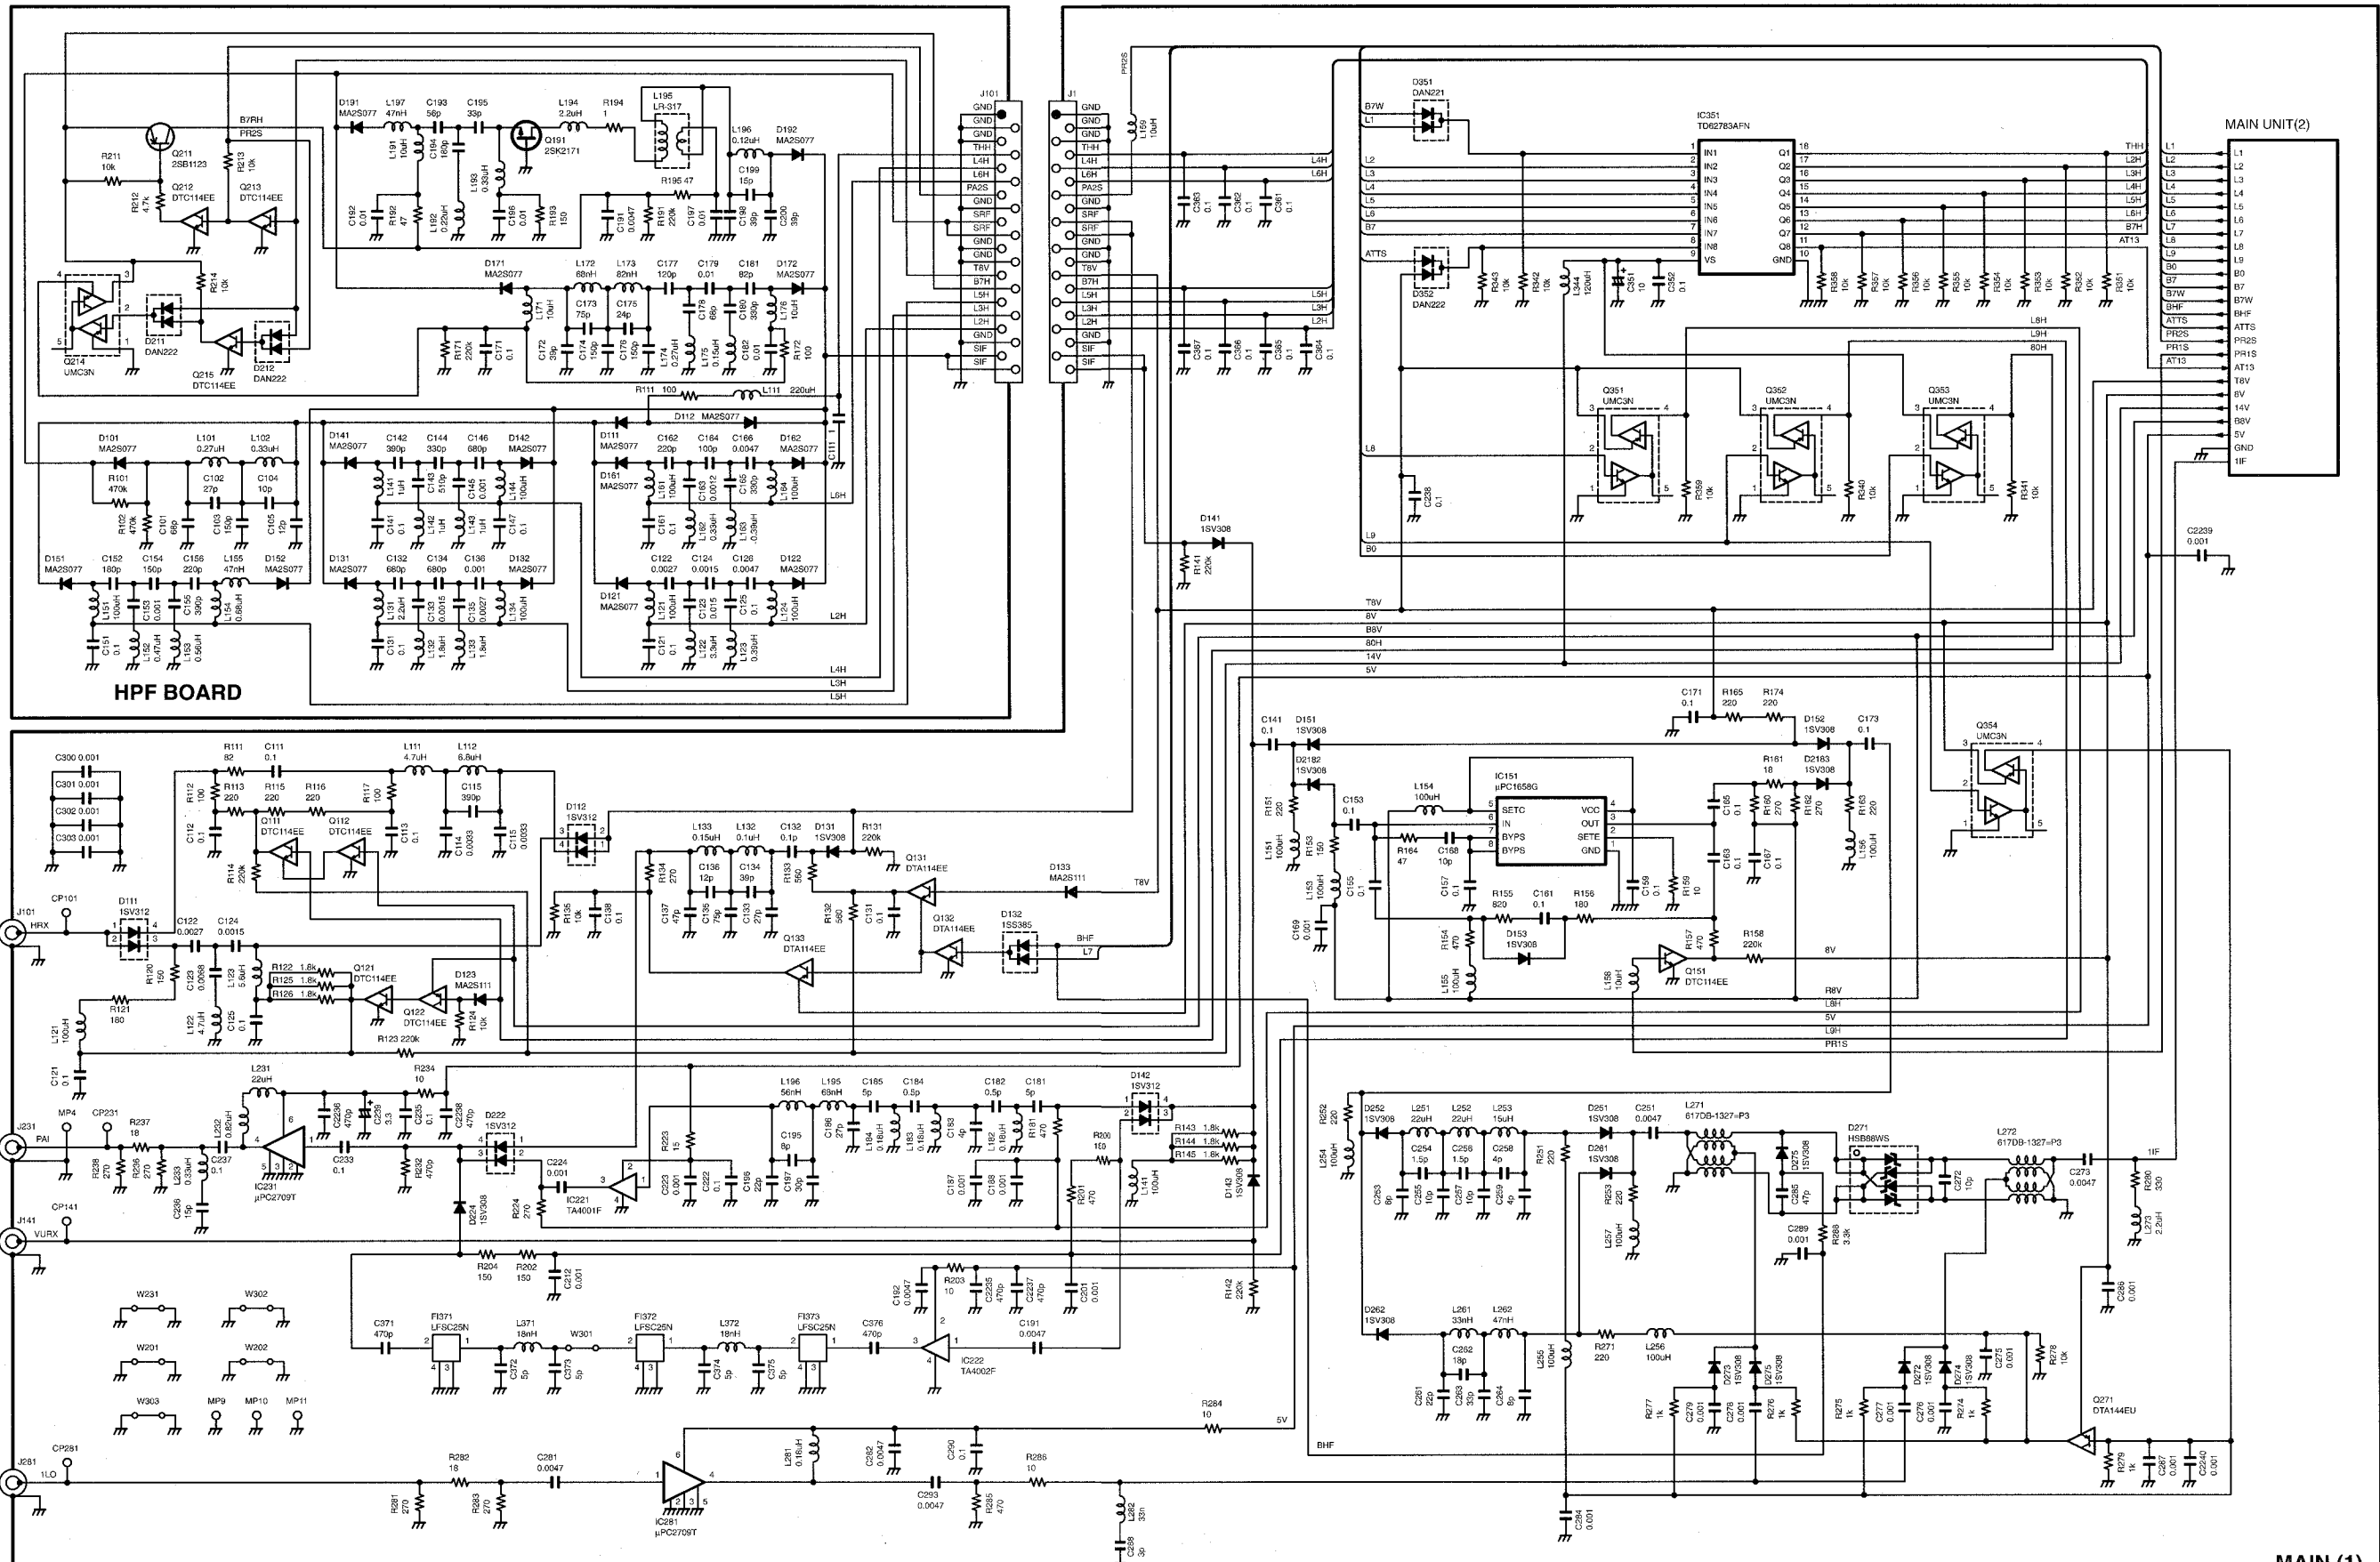

IC-706MKIIG SCHEMATIC DIAGRAM ①

• FRONT UNIT

Downloaded by
Amateur Radio
directory

PLL UNIT

PLL

• MAIN UNIT
MAIN (1)

IC-706MKIIG SCHEMATIC DIAGRAM (2)

• MAIN UNIT MAIN (2)

• MAIN UNIT
MAIN (3)

MAIN (3)

IC-706MKII G SCHEMATIC DIAGRAM ④

• FILTER UNIT