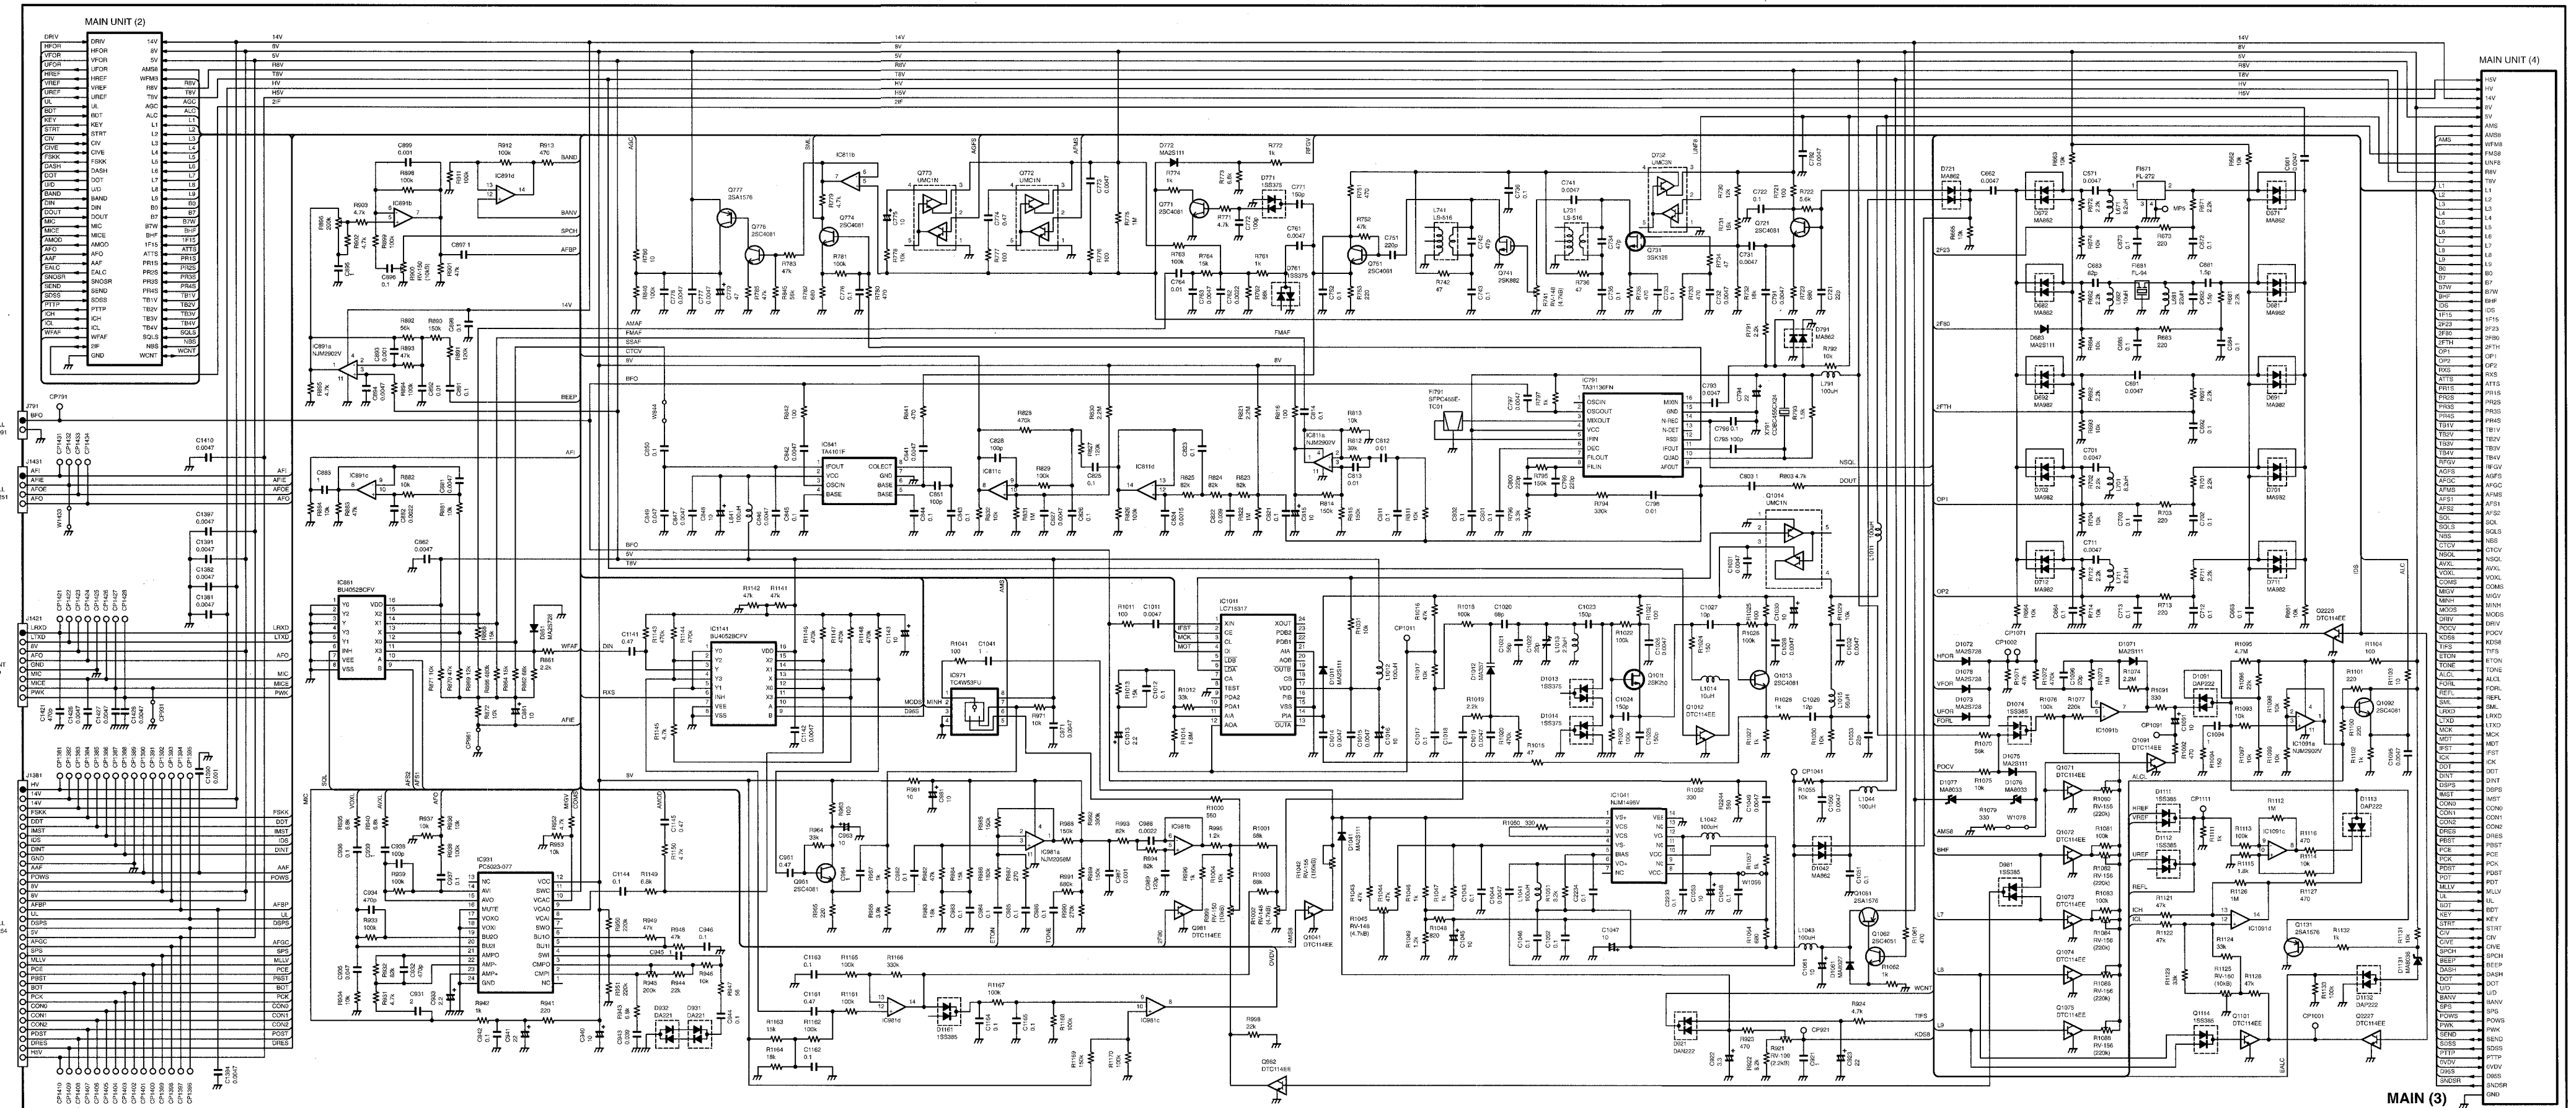

IC-706MKIIG SCHEMATIC DIAGRAM ①

• FRONT UNIT

Downloaded by
Amateur Radio
directory

PLL UNIT

PLL

• MAIN UNIT
MAIN (1)

IC-706MKIIG SCHEMATIC DIAGRAM (2)

• MAIN UNIT MAIN (2)

• MAIN UNIT
MAIN (3)

MAIN (3)

IC-706MKII G SCHEMATIC DIAGRAM ④

• FILTER UNIT