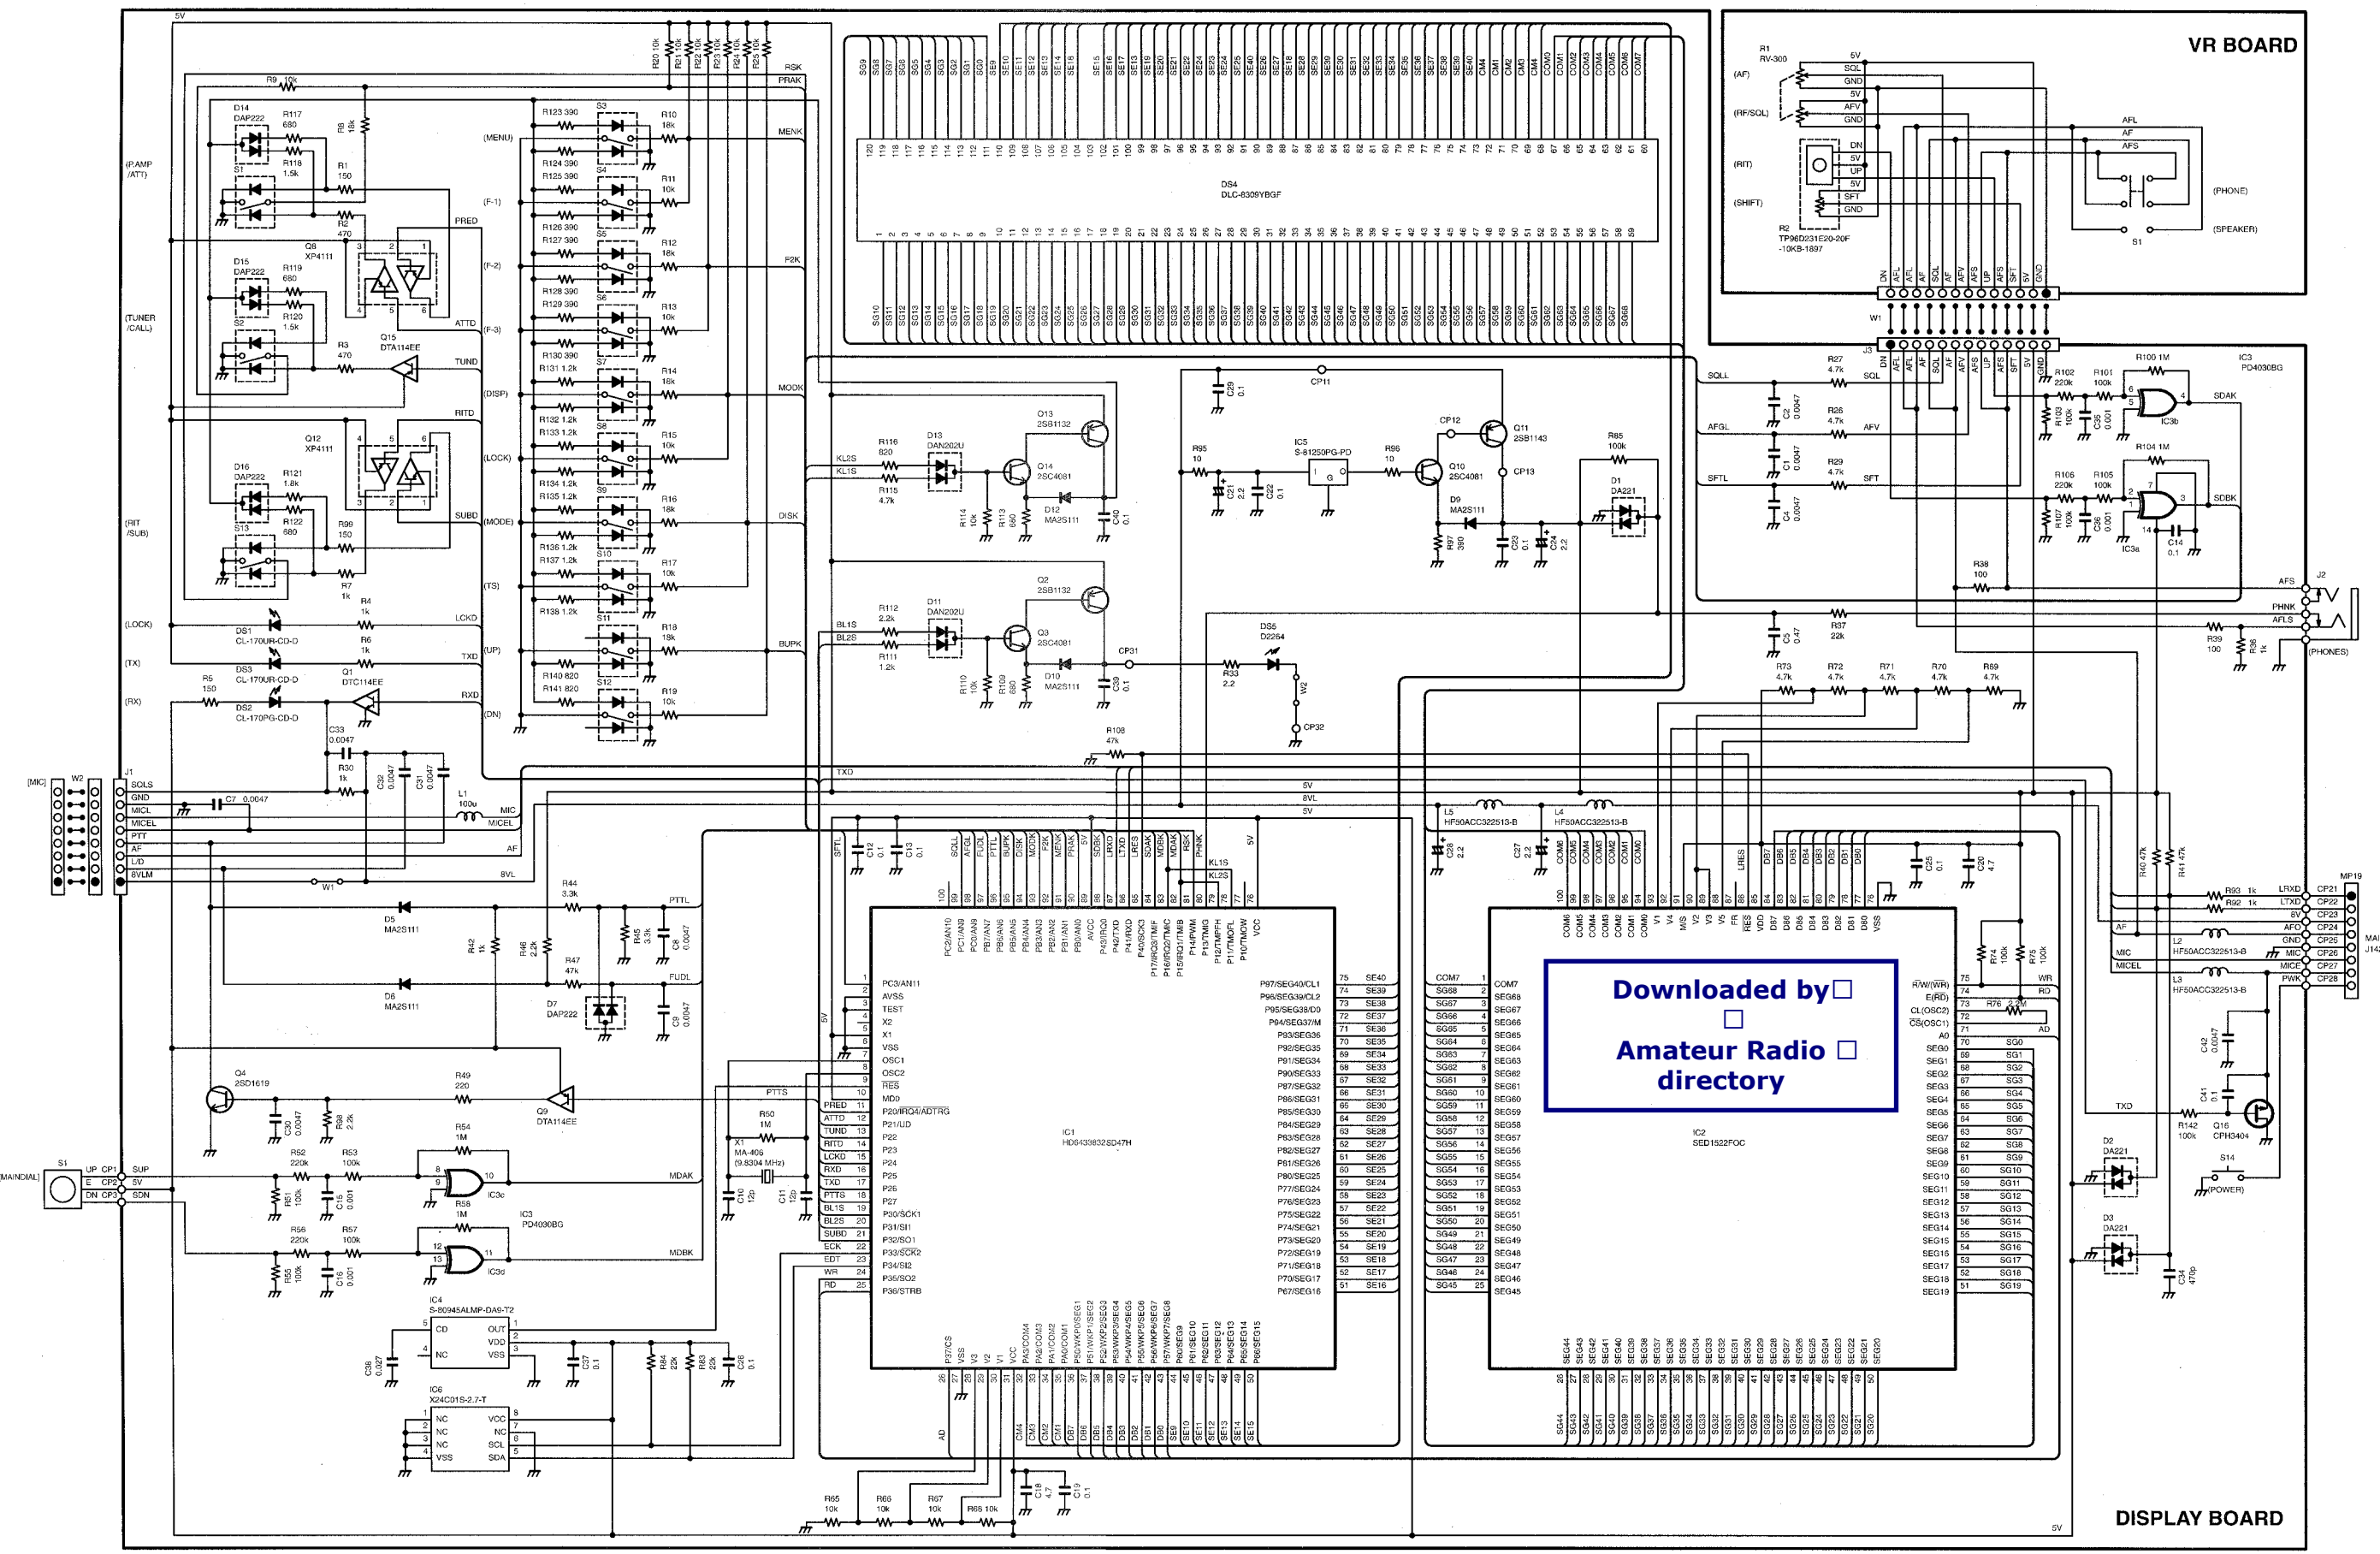

IC-706MKIIG SCHEMATIC DIAGRAM ①

• FRONT UNIT

Downloaded by
Amateur Radio
directory

PLL UNIT

PLL

• MAIN UNIT
MAIN (1)

IC-706MKIIG SCHEMATIC DIAGRAM (2)

• MAIN UNIT MAIN (2)

• MAIN UNIT
MAIN (3)

MAIN (3)

IC-706MKII G SCHEMATIC DIAGRAM ④

• FILTER UNIT