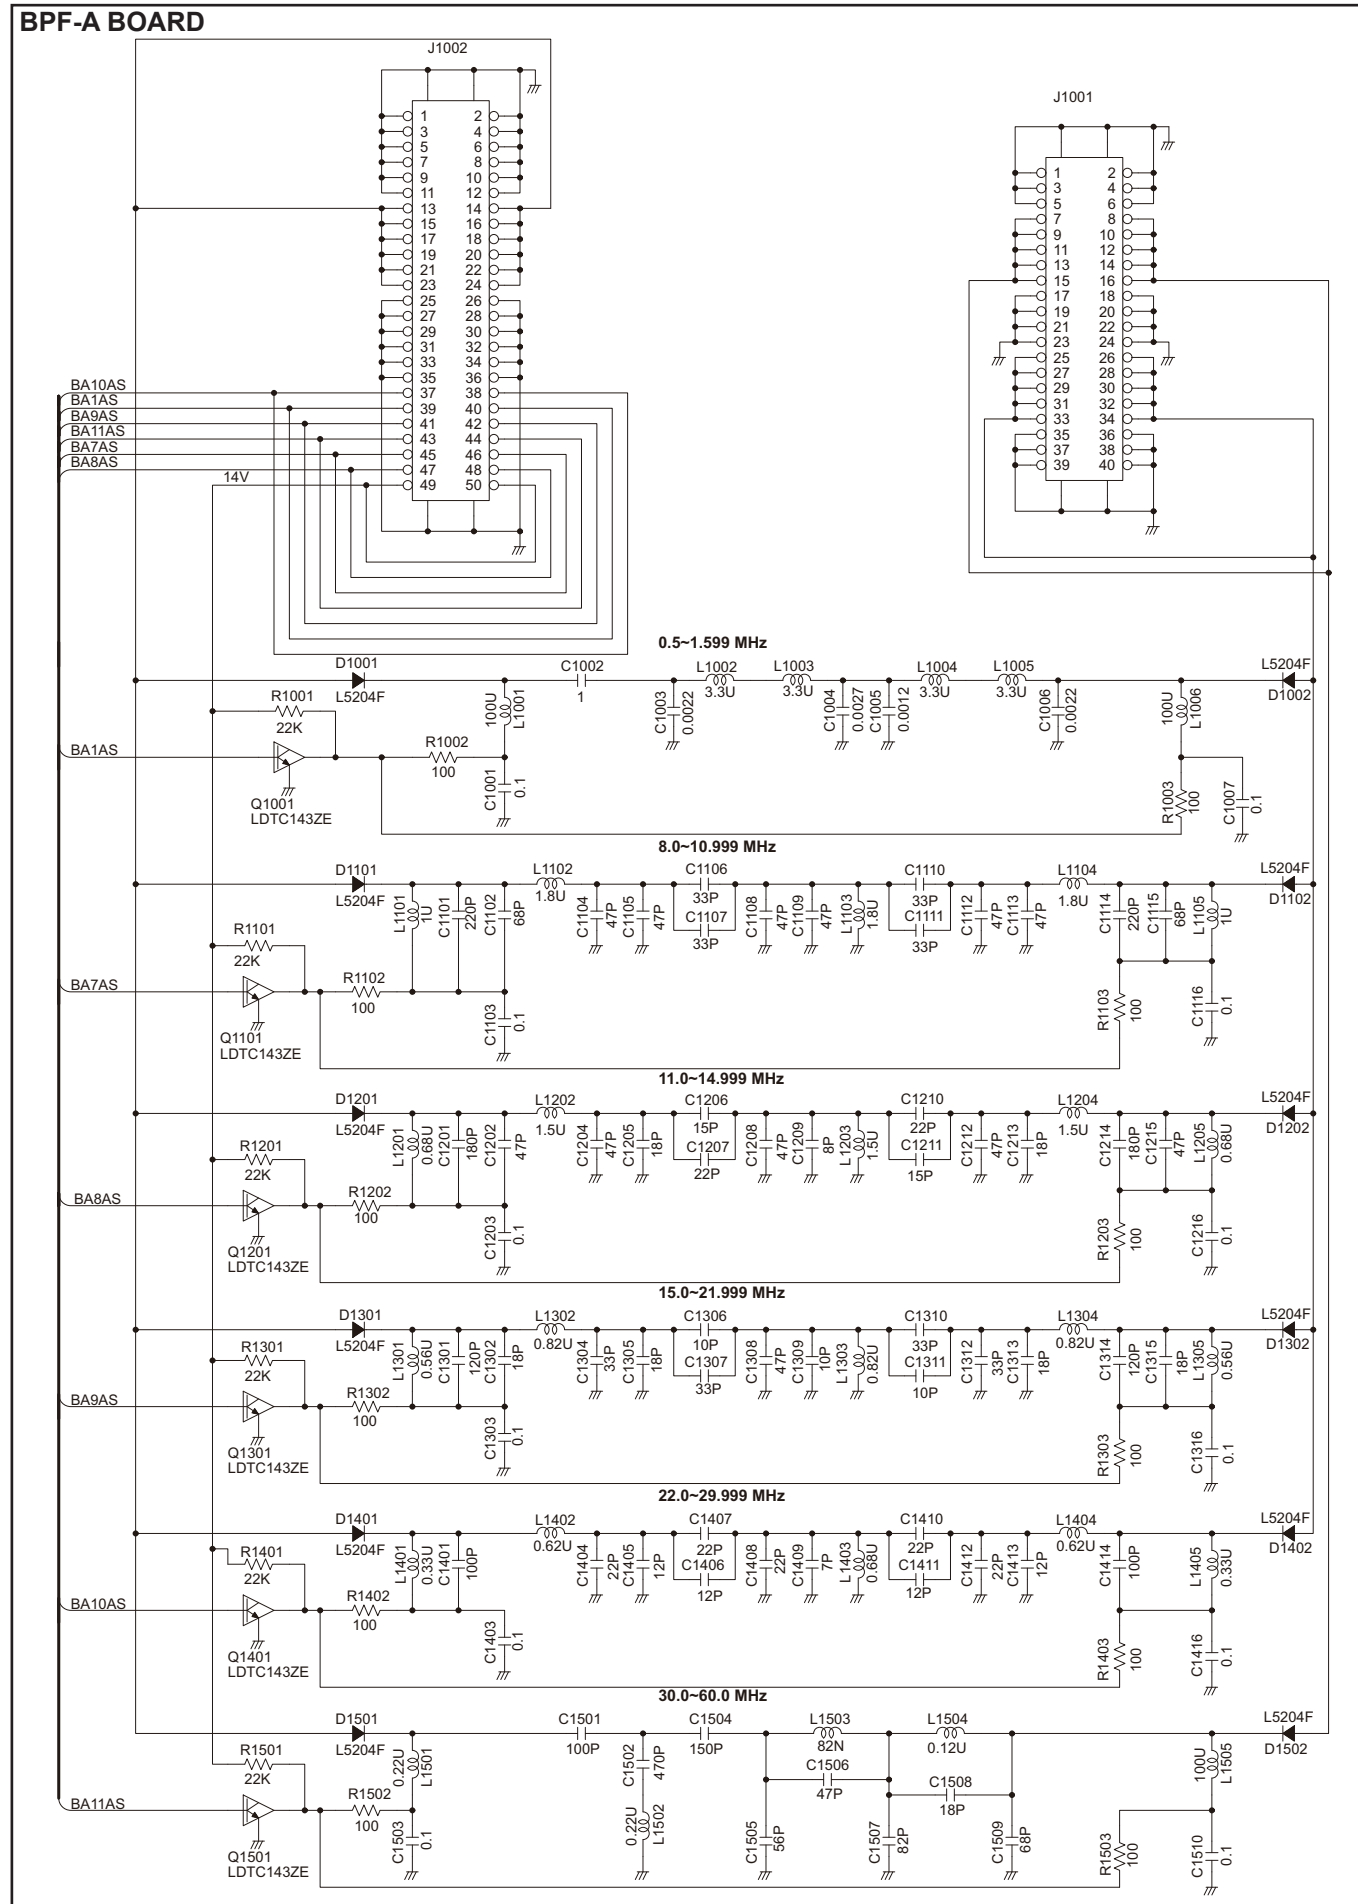

To upgrade quality, some components may be subject to change without notice.