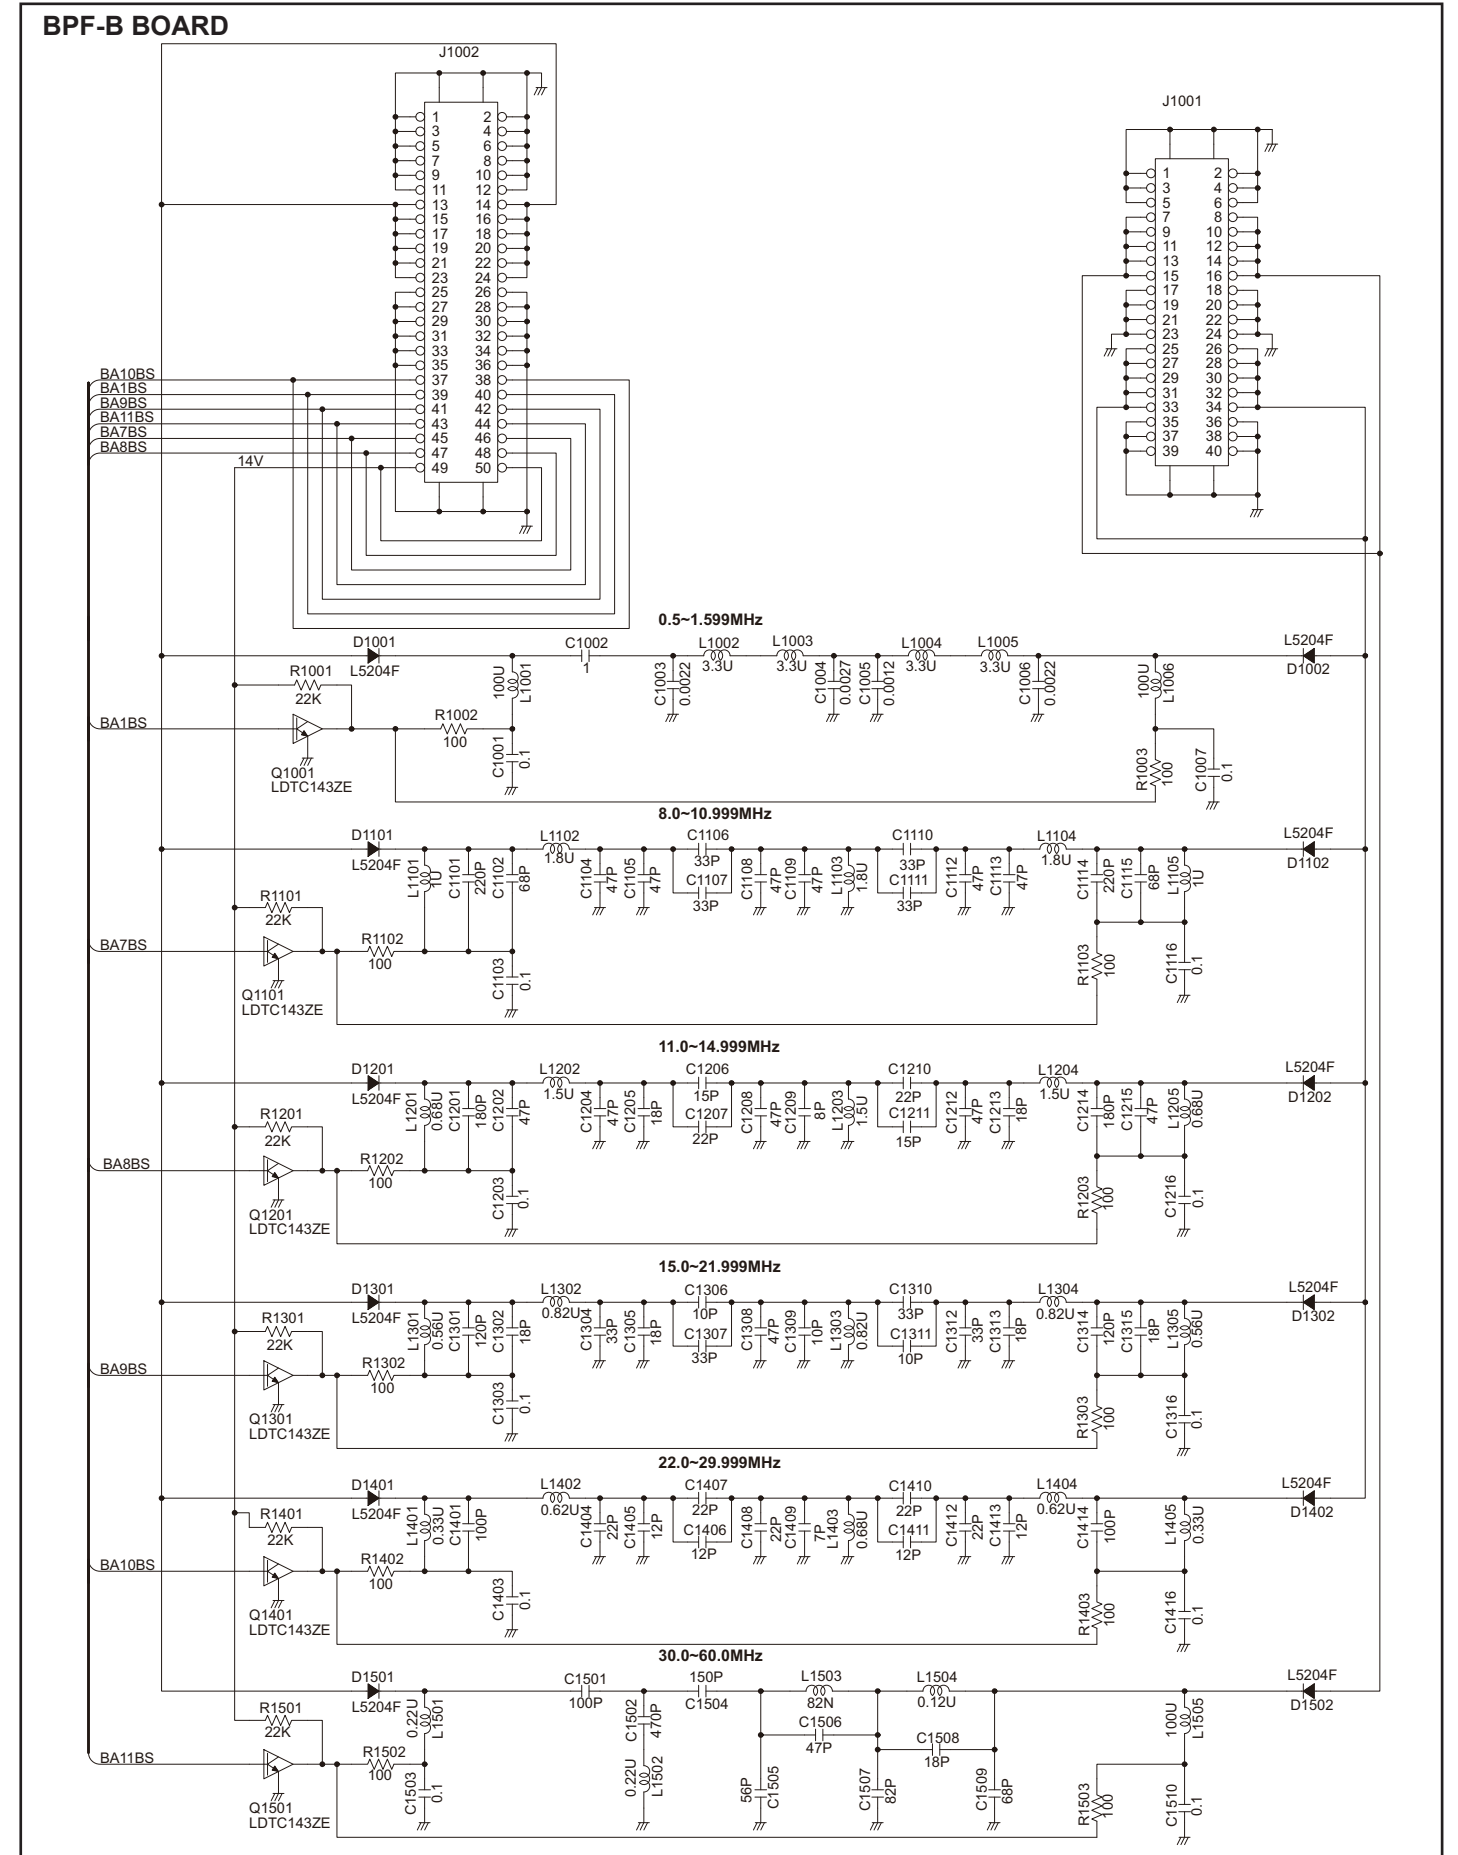

To upgrade quality, some components may be subject to change without notice.