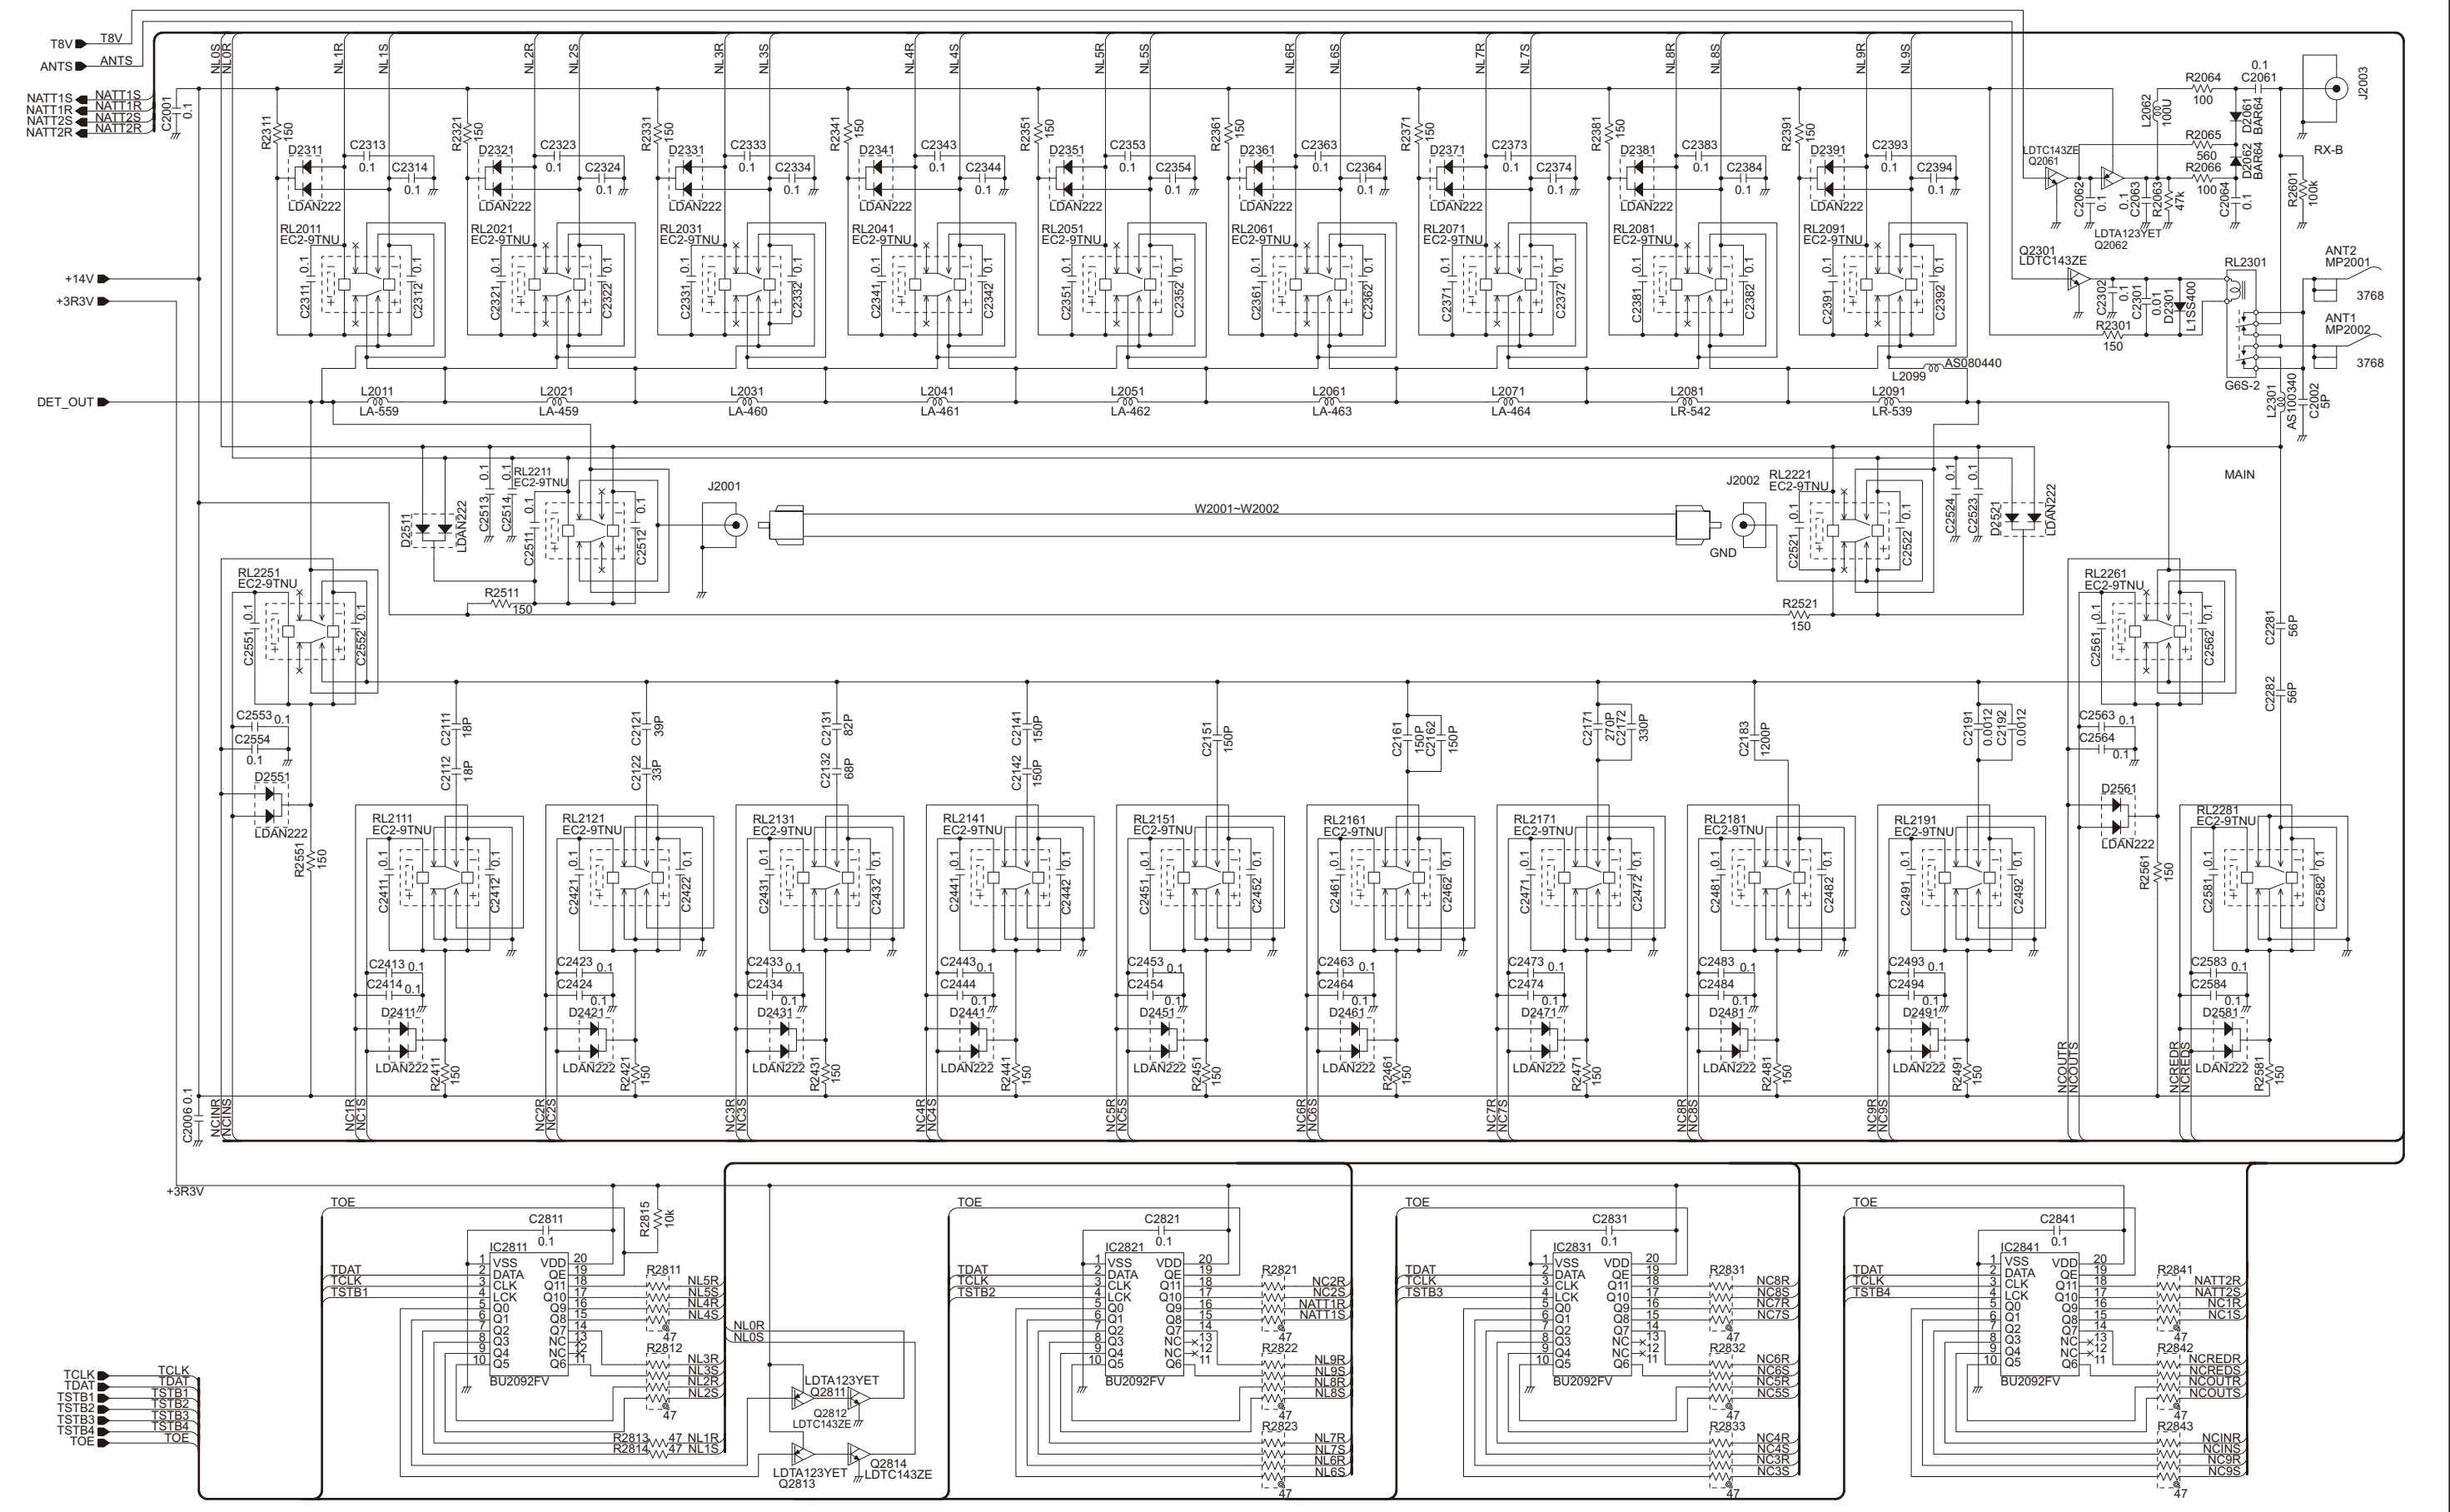

TUNER UNIT (2/2)

To upgrade quality, some components may be subject to change without notice.

A7380-5EX
Printed in Japan
© 2017 Icom Inc.

Icom Inc.