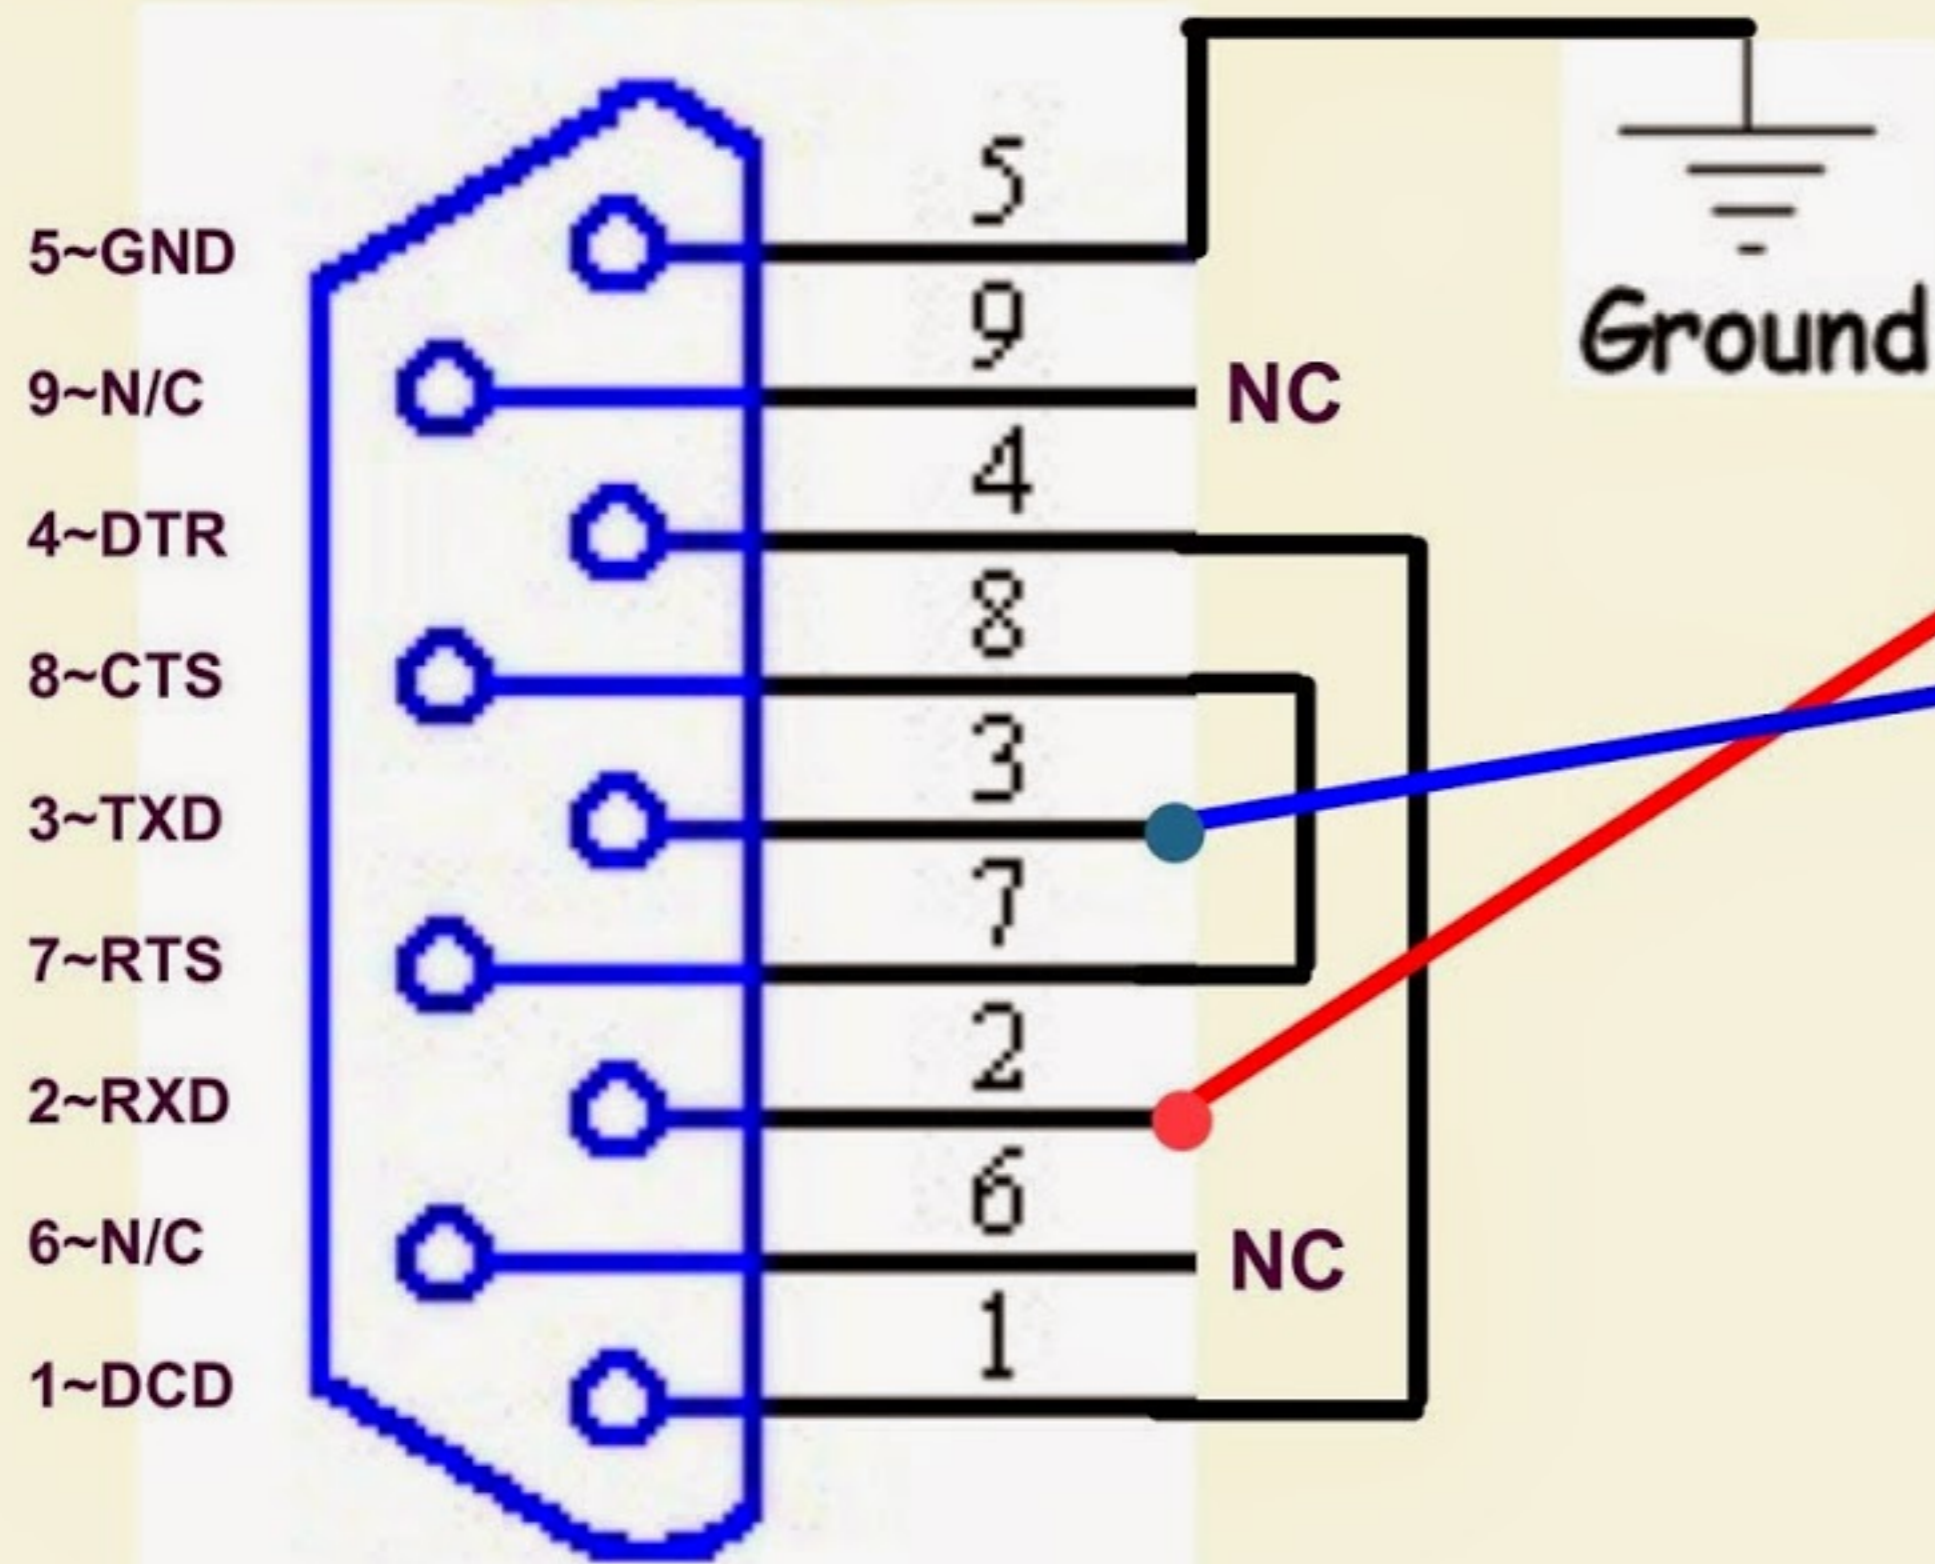

**• KENWOOD TH-D7(A) (E) PROGRAMMING CABLE •**  
**~ PG-4W ~**

< Cable End to Computer <

> Cable End to TH-D7 >

**DB9 Connector**  
**[Signal From Computer]**

**2.5 mm Stereo Plug**  
**[Signal From Radio]**