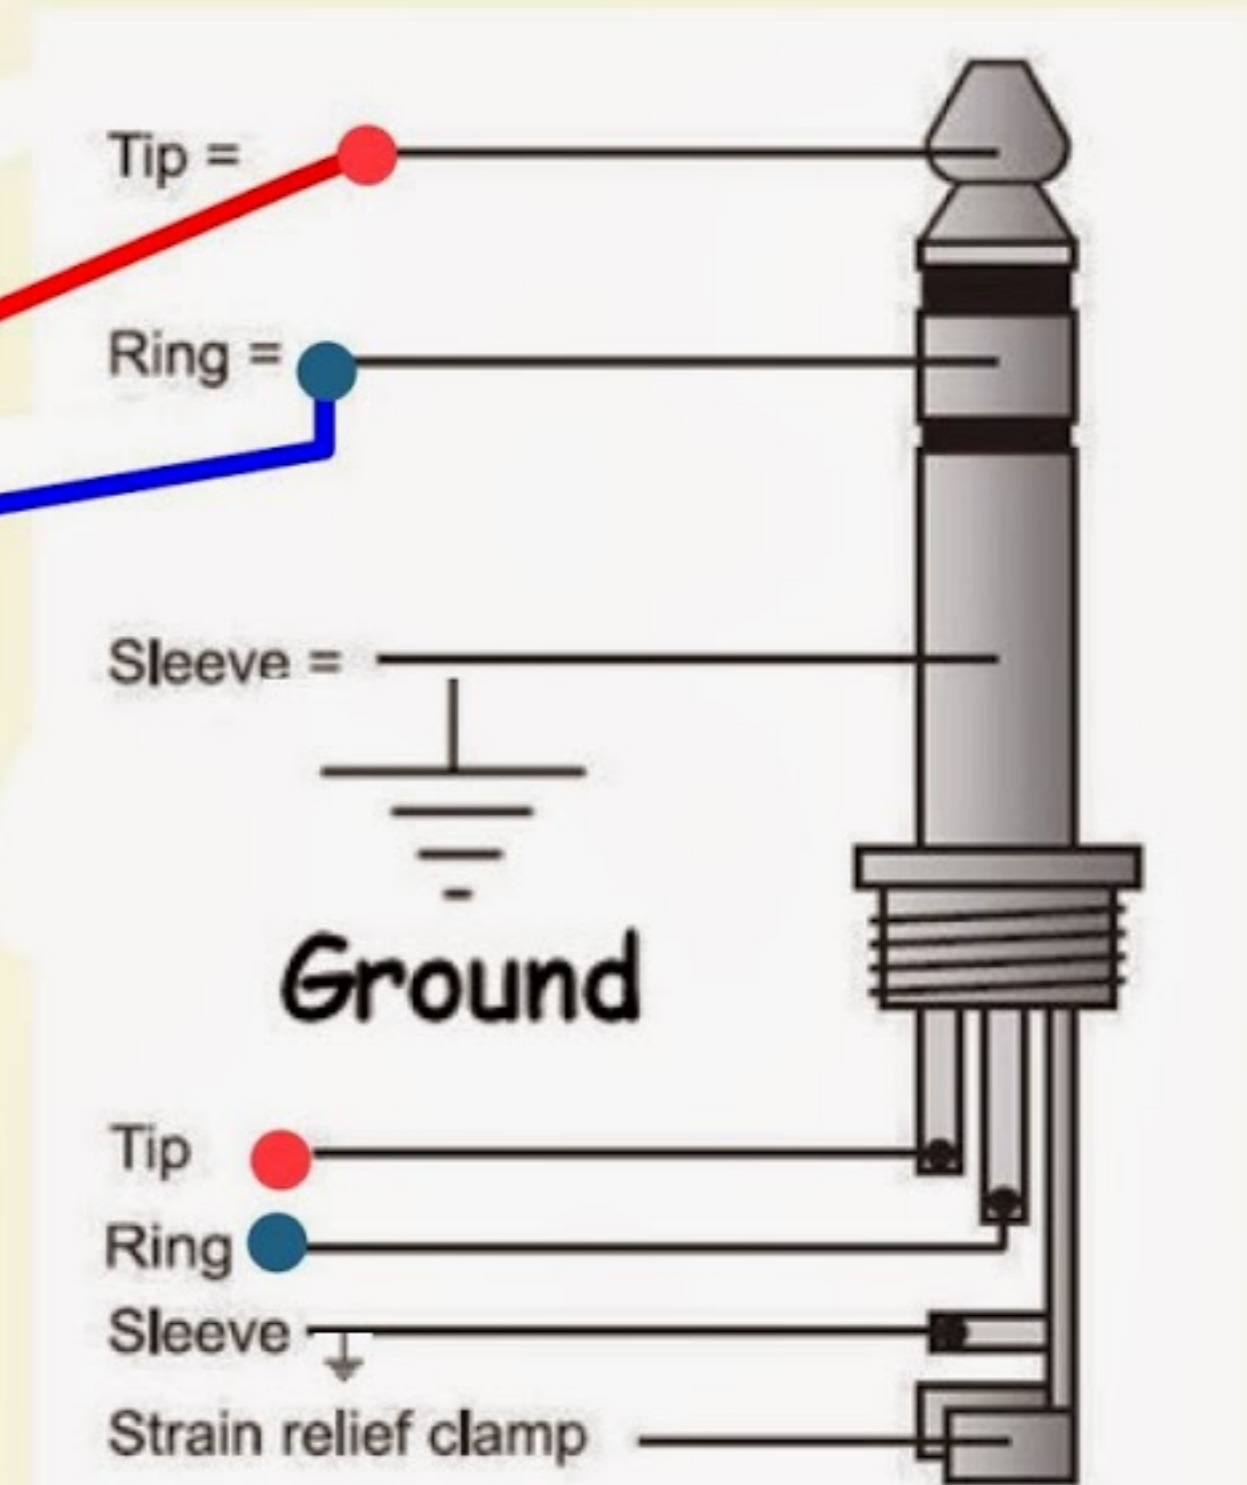

**• KENWOOD TH-D7(A) (E) PROGRAMMING CABLE •**  
**~ PG-4W ~**

< Cable End to Computer <

> Cable End to TH-D7 >

**DB9 Connector**  
**[Signal From Computer]**

**2.5 mm Stereo Plug**  
**[Signal From Radio]**