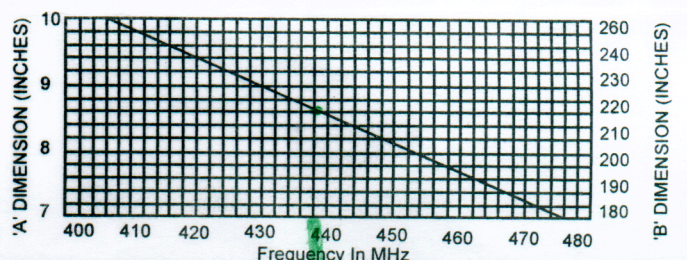

AZDEN[®] ANTENNA

REG. NO. 340527

V 2 RADIALS AS SEEN FROM EITHER THE TOP OR THE BOTTOM

438

438