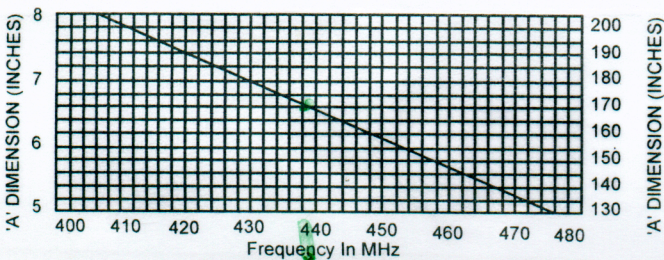

AZDEN[®] ANTENNA

REG. NO. 340527

V 2 RADIALS AS SEEN FROM EITHER THE TOP OR THE BOTTOM

438

438