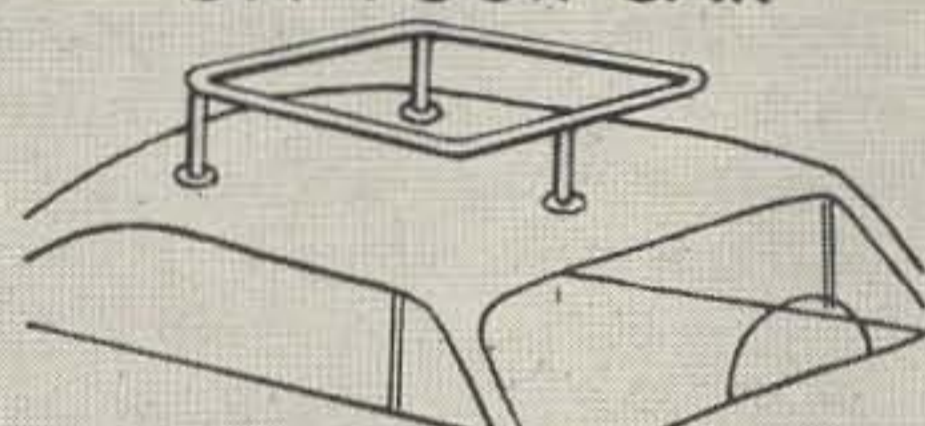

ON YOUR CAR

OUT A WINDOW