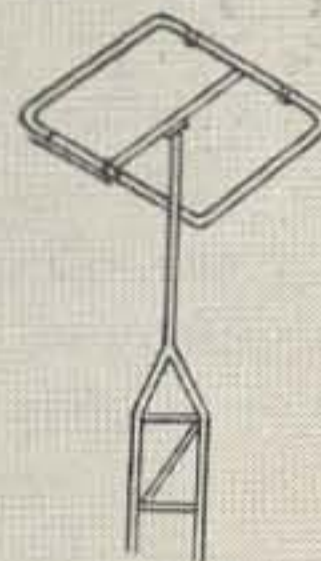

NEW

Cush Craft

SQUALO*

6-10-11-15-20 or 40 METERS

Cush Craft's continuing research produces another first — THE SQUARE HALO. Squalo is a full half wave, horizontally polarized, omnidirectional antenna. Outstanding all around performance is achieved through a 360° pattern with no deep nulls. Full size and compact dimensions provide a low Q for broad band coverage. Direct 52 ohm Reddi Match feed gives an SWR of 1.5-1 or less from 50 to 51 Mc.

The 6 and 11 meter Squalos are packaged complete with rubber suction cups for car top mounting and a horizontal support for mast or tower mounting. The 10-15-20 and 40 meter Squalos are designed for mast or tower mounting where space does not allow for larger antennas. Squalo is ideal for net control, monitoring, or general ham coverage.

Whether you are a beginner, apartment dweller, or serious DX man the space saver Squalo is for you. You can buy one for each band and build a Squalo Tree!

Model No.	Description	Net Price
ASQ-6	6 meter 30" square	\$12.50
ASQ-10	10 meter 50" square	19.50
CSQ-11	11 meter 50" square	19.50
ASQ-15	15 meter 65" square	23.50
ASQ-20	20 meter 100" square	29.50
ASQ-40	40 meter 192" square	66.50

ON YOUR CAR

OUT A WINDOW

ON A MAST

*Pronounced Squaylo

Cush Craft

621 HAYWARD ST.
MANCHESTER N. H.

BUY FROM YOUR
DISTRIBUTOR OR WRITE
FOR FREE LITERATURE