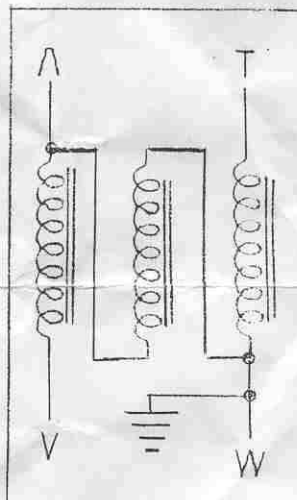

**Downloaded by
RadioAmateur.EU**

MODEL - BL 50

1:1 BALUN FOR WIRE ANTENNAS

SIMMETRIZZATORE PER ANTENNE FILARI

SPECIFICATION:

- TYPE** : 1:1 UNBALANCED TO BALANCED TRANSFORMER
- FREQUENCY** : 1 TO 38 MHz.
- IMPEDANCE** : 50/75 ohm.
- POWER MAX RE** : 2000 WATT. SSB.
- S.W.R.** : BETTER THAN 1.1:2
- CONNECTOR** : STANDARD TYPE SO 239
- DIMENSION** : mm. 95 X 95
- VEIGHT NET** : g 112

MOUNTING INSTUCTION:

wire clamps

SCHEMATIC

(0) TWO WIRE TERMINALS SUPPLIED