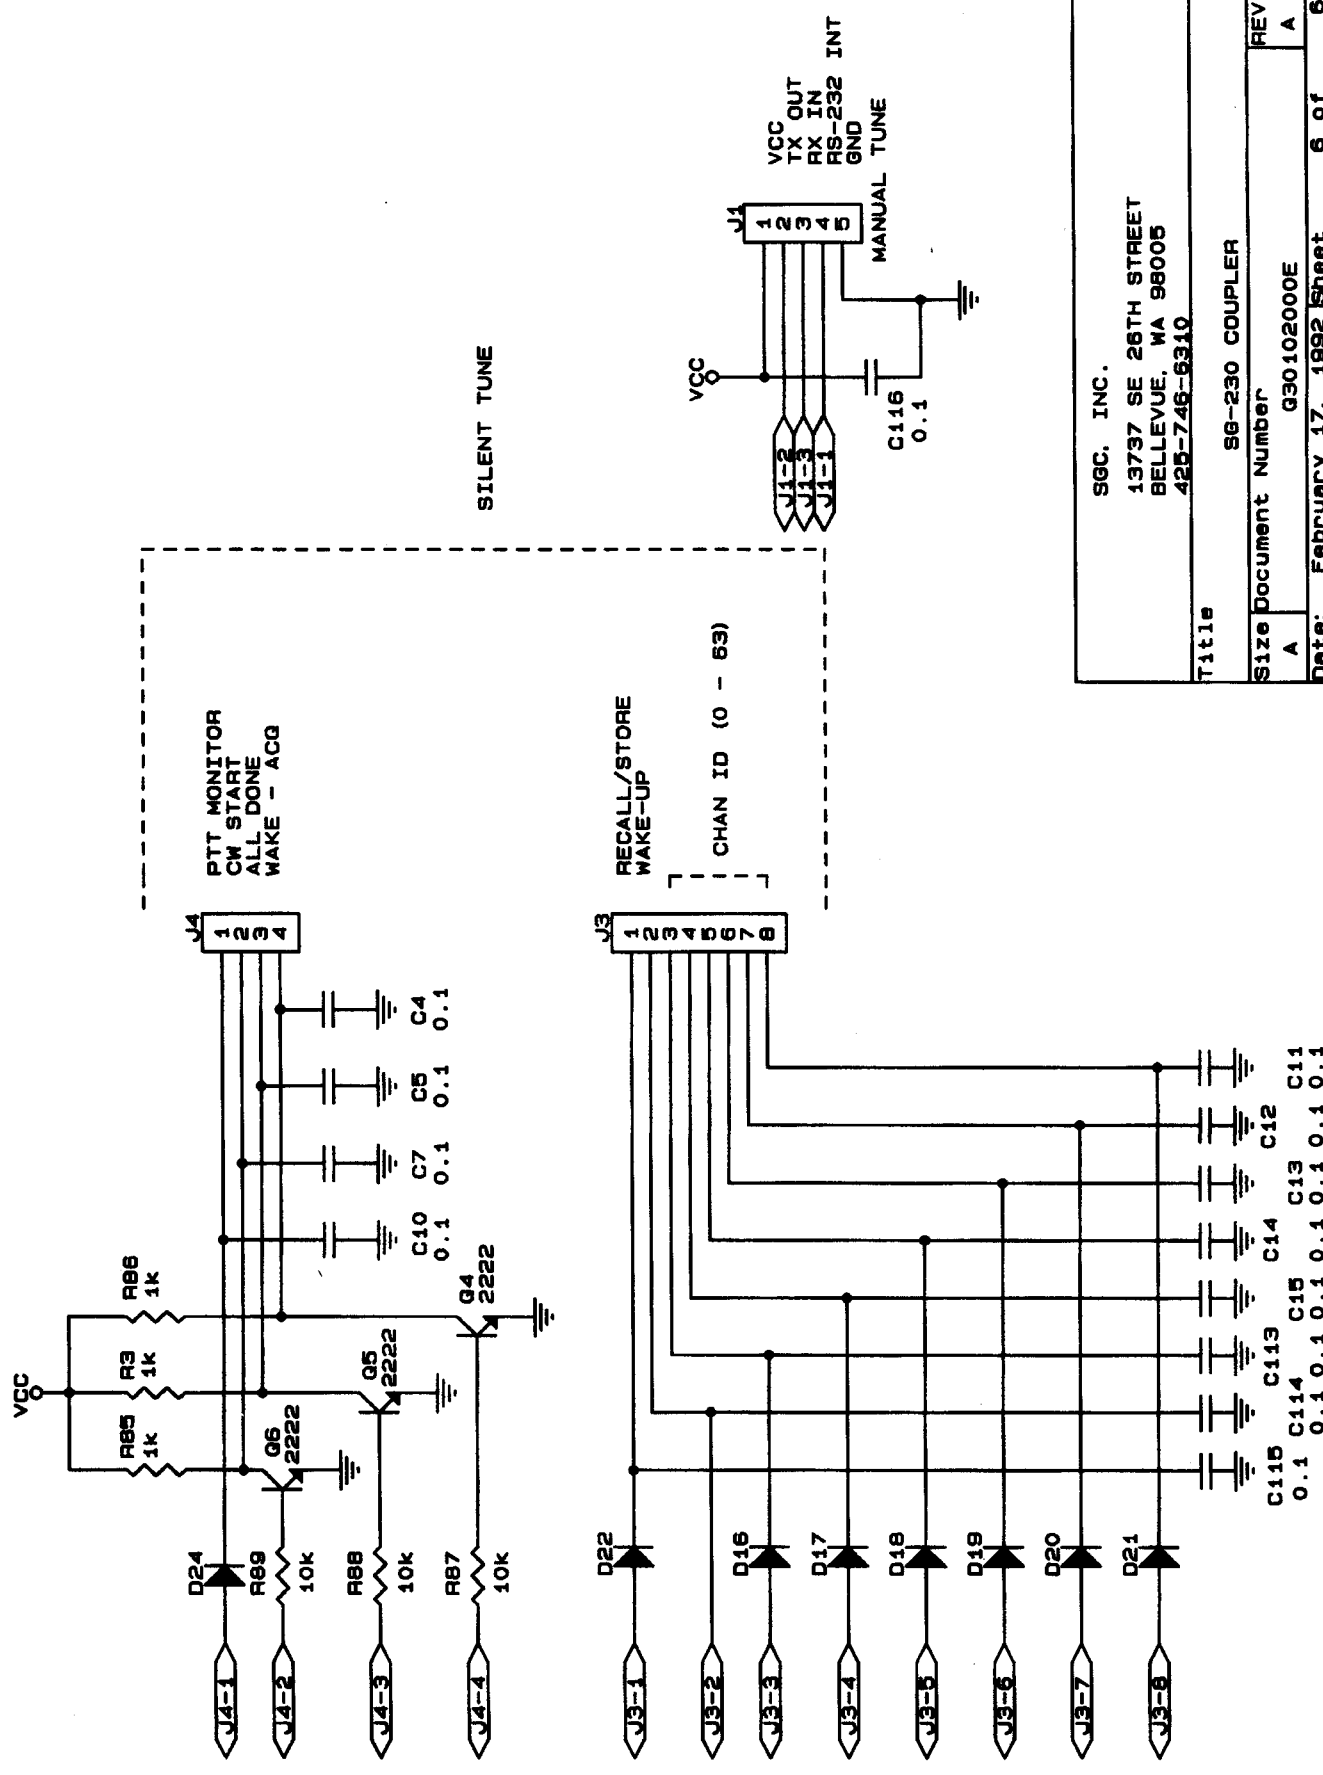

- | LINK .SCH
- | CTRL .SCH
- | RELDRV .SCH
- | PINETK .SCH
- | INPMWR .SCH
- | INTFACE .SCH

SGC, INC.
 13737 SE 26TH STREET
 BELLEVUE, WA 98005
 425-746-6310

Title	SG-230 COUPLER
Size Document Number	A 030102000E
REV	A

Title: SG-230 COUPLER

Size Document Number: A 030102000E

Date: February 17, 1992 Sheet 3 of 6

SGC, INC.
 13737 SE 26TH STREET
 BELLEVUE, WA 98005
 425-746-6310

Title		S9-230 COUPLER	
Size Document Number		G30102000E	
REV	A	Date:	FEBRUARY 17, 1992 Sheet 4 of 6

U9 [14..18]
 U7 [11..18]
 U8 [13..18]

CUT FOR 24 VDC OPERATION

Title		SG-23C COUPLER	
Size Document Number		G30102000E	
REV	A	Date:	February 17, 1992 Sheet 5 of 6

SGC, INC.
13737 SE 26TH STREET
BELLEVUE, WA 98005
425-746-6310

SGC, INC. 13737 SE 26TH STREET BELLEVUE, WA 98005 425-746-6310	
Title S6-230 COUPLER	
Size	Document Number G30102000E
REV A	Date: February 17, 1992
Sheet 6 of 6	