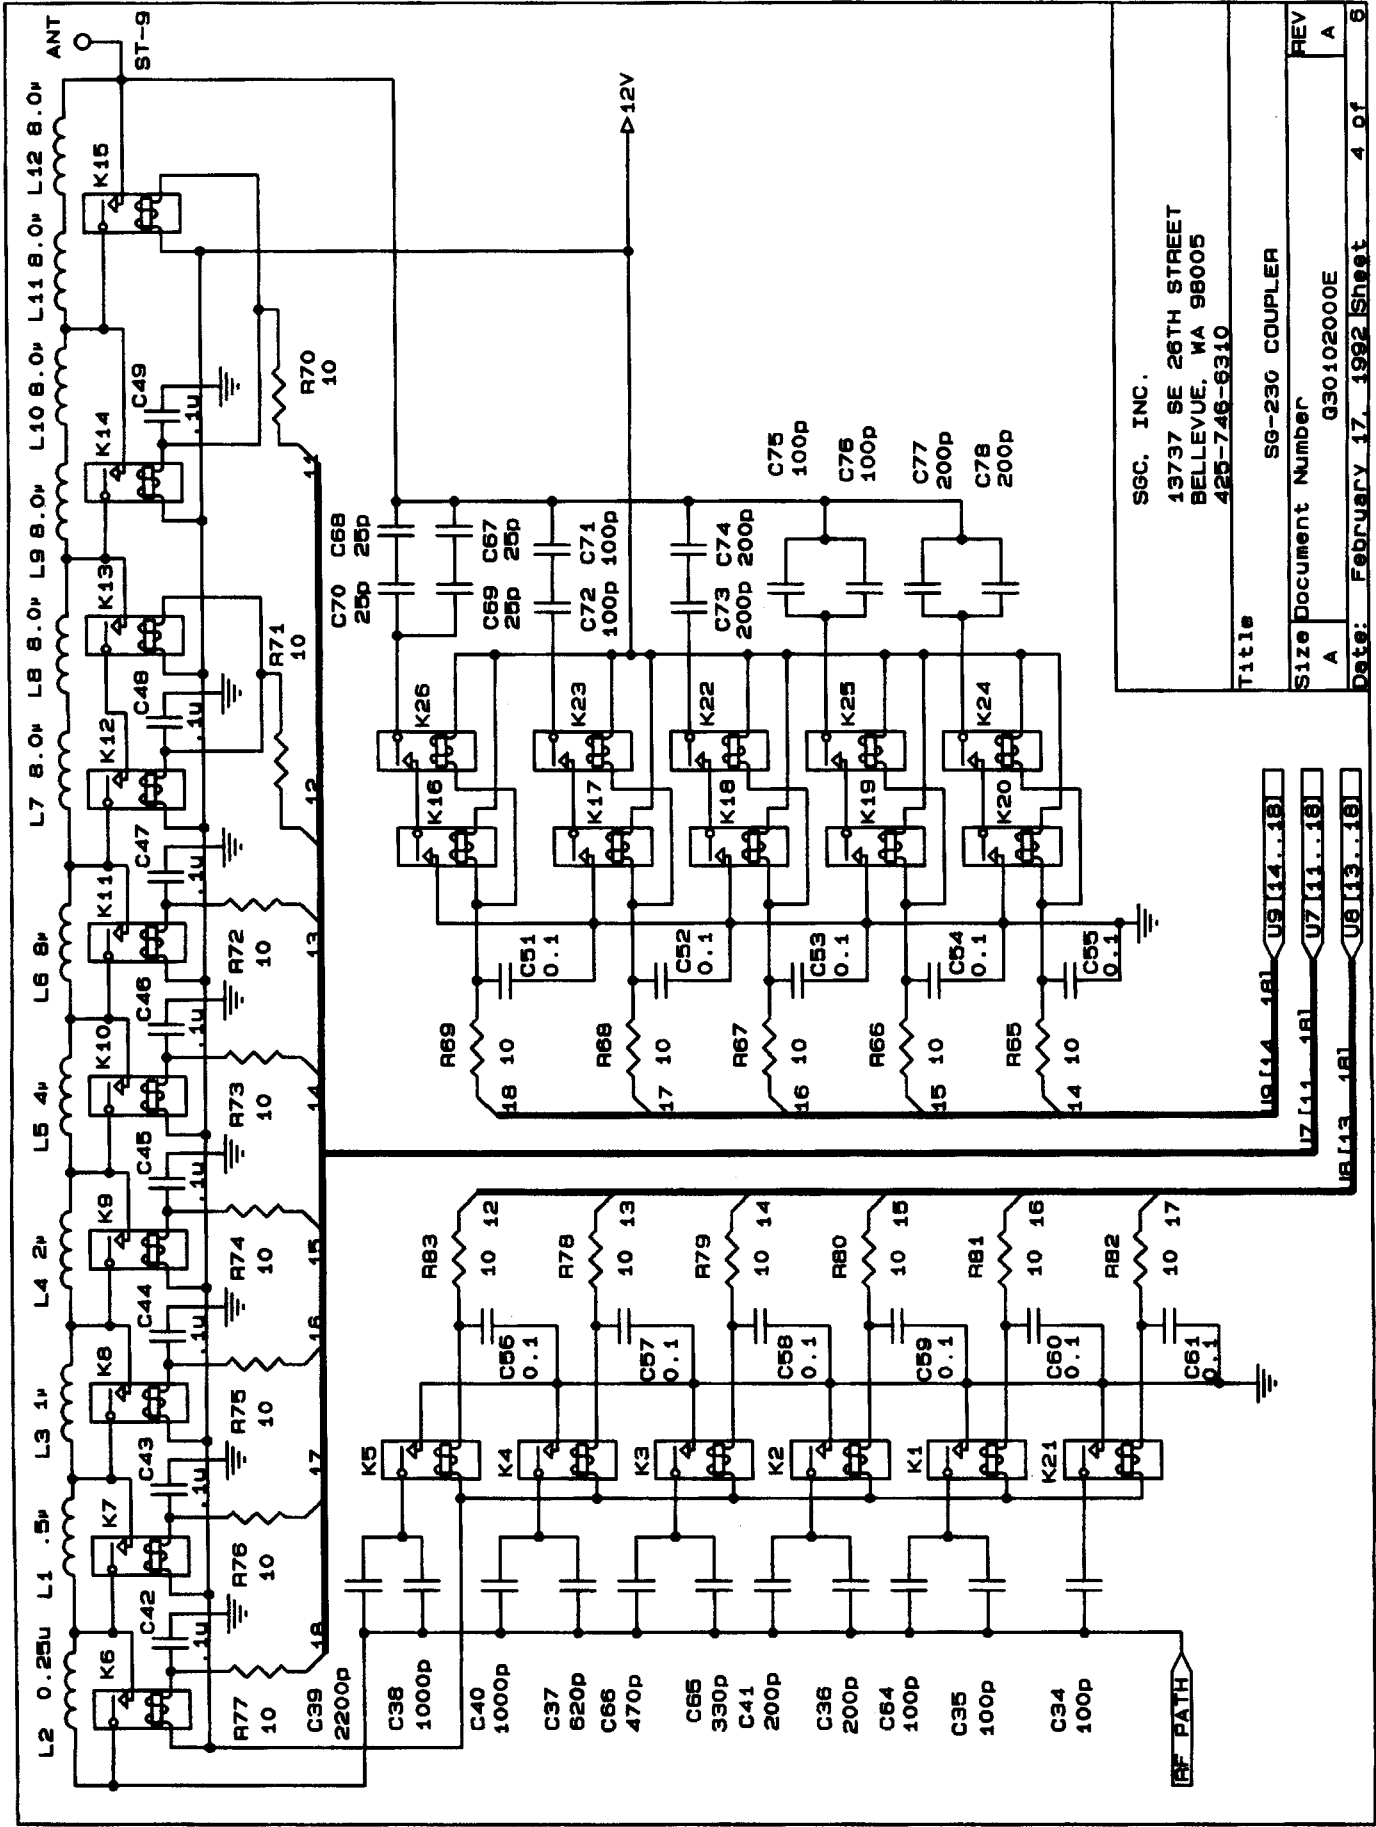

- | LINK .SCH
- | CTRL .SCH
- | RELDRV .SCH
- | PINETK .SCH
- | INPMWR .SCH
- | INTFACE .SCH

SGC, INC.
 13737 SE 26TH STREET
 BELLEVUE, WA 98005
 425-746-6310

Title	SG-230 COUPLER
Size Document Number	A 030102000E
REV	A

SGC, INC.
 13737 SE 26TH STREET
 BELLEVUE, WA 98005
 425-746-6310

Title
 Size Document Number
 A G30102000E
 Date: February 17, 1992 18sheet 2 of 6

SGC, INC.
 13737 SE 26TH STREET
 BELLEVUE, WA 98005
 425-746-6310

Title: SG-230 COUPLER

Size Document Number: A 030102000E

Date: February 17, 1992 Sheet 3 of 6

SGC, INC.
 13737 SE 26TH STREET
 BELLEVUE, WA 98005
 425-746-6310

Title		S9-230 COUPLER	
Size Document Number		G30102000E	
REV	A	Date:	FEBRUARY 17, 1992 Sheet 4 of 6

U9 [14..18]
 U7 [11..18]
 U8 [13..18]

CUT FOR 24 VDC OPERATION

Title		SG-23C COUPLER	
Size Document Number		G30102000E	
REV	A	Date:	February 17, 1992 Sheet 5 of 6

SGC, INC.
13737 SE 26TH STREET
BELLEVUE, WA 98005
425-746-6310