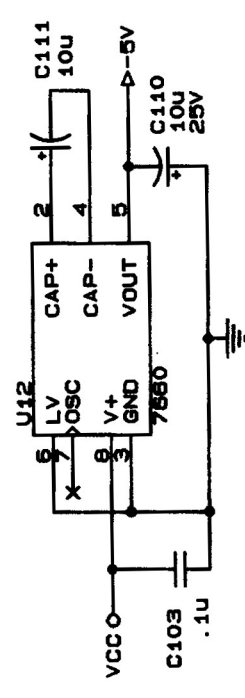

- | LINK .SCH
- | CTRL .SCH
- | RELDRV .SCH
- | PINETK .SCH
- | INPMWR .SCH
- | INTFACE .SCH

SGC, INC.
 13737 SE 26TH STREET
 BELLEVUE, WA 98005
 425-746-6310

Title	SG-230 COUPLER
Size Document Number	A 030102000E
REV	A

Title: SG-230 COUPLER

Size Document Number: A 030102000E

Date: February 17, 1992 Sheet 3 of 6

SGC, INC.
 13737 SE 26TH STREET
 BELLEVUE, WA 98005
 425-746-6310

Title		S9-230 COUPLER	
Size Document Number		G30102000E	
REV	A	Date:	FEBRUARY 17, 1992 Sheet 4 of 6

U9 [14..18]
 U7 [11..18]
 U8 [13..18]

CUT FOR 24 VDC OPERATION

Title		SG-23C COUPLER	
Size Document Number		G30102000E	
REV	A	Date:	February 17, 1992 Sheet 5 of 6

SGC, INC.
13737 SE 26TH STREET
BELLEVUE, WA 98005
425-746-6310

SGC, INC. 13737 SE 26TH STREET BELLEVUE, WA 98005 425-746-6310	
Title S6-230 COUPLER	
Size	Document Number G30102000E
REV A	Date: February 17, 1992
Sheet 6 of 6	