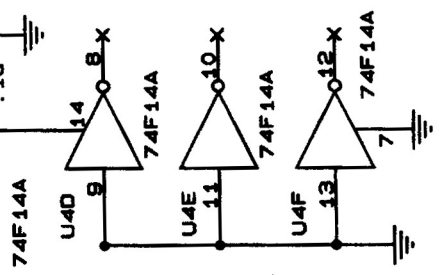

Title: SG-230 COUPLER

Size Document Number: A 030102000E

Date: February 17, 1992 Sheet 3 of 6

SGC, INC.
 13737 SE 26TH STREET
 BELLEVUE, WA 98005
 425-746-6310

Title		S9-230 COUPLER	
Size Document Number		G30102000E	
REV	A	Date:	FEBRUARY 17, 1992 Sheet 4 of 6

U9 [14..18]
 U7 [11..18]
 U8 [13..18]

CUT FOR 24 VDC OPERATION

Title		SG-23C COUPLER	
Size Document Number		G30102000E	
REV	A	Date:	February 17, 1992 Sheet 5 of 6

SGC, INC.
13737 SE 26TH STREET
BELLEVUE, WA 98005
425-746-6310

SGC, INC. 13737 SE 26TH STREET BELLEVUE, WA 98005 425-746-6310	
Title S6-230 COUPLER	
Size	Document Number G30102000E
REV A	Date: February 17, 1992
Sheet 6 of 6	