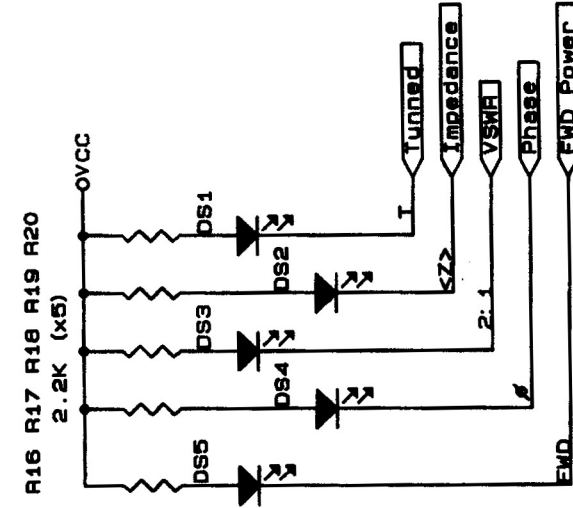

Title: SG-230 COUPLER

Size Document Number: A 030102000E

Date: February 17, 1992 Sheet 3 of 6

SGC, INC.
 13737 SE 26TH STREET
 BELLEVUE, WA 98005
 425-746-6310

Title		S9-230 COUPLER	
Size Document Number		G30102000E	
REV	A	Date:	FEBRUARY 17, 1992 Sheet 4 of 6

U9 [14..18]
 U7 [11..18]
 U8 [13..18]

CUT FOR 24 VDC OPERATION

Title		SG-23C COUPLER	
Size Document Number		G30102000E	
REV	A	Date:	February 17, 1992 Sheet 5 of 6

SGC, INC.
13737 SE 26TH STREET
BELLEVUE, WA 98005
425-746-6310

SGC, INC. 13737 SE 26TH STREET BELLEVUE, WA 98005 425-746-6310	
Title S6-230 COUPLER	
Size	Document Number G30102000E
REV A	Date: February 17, 1992
Sheet 6 of 6	