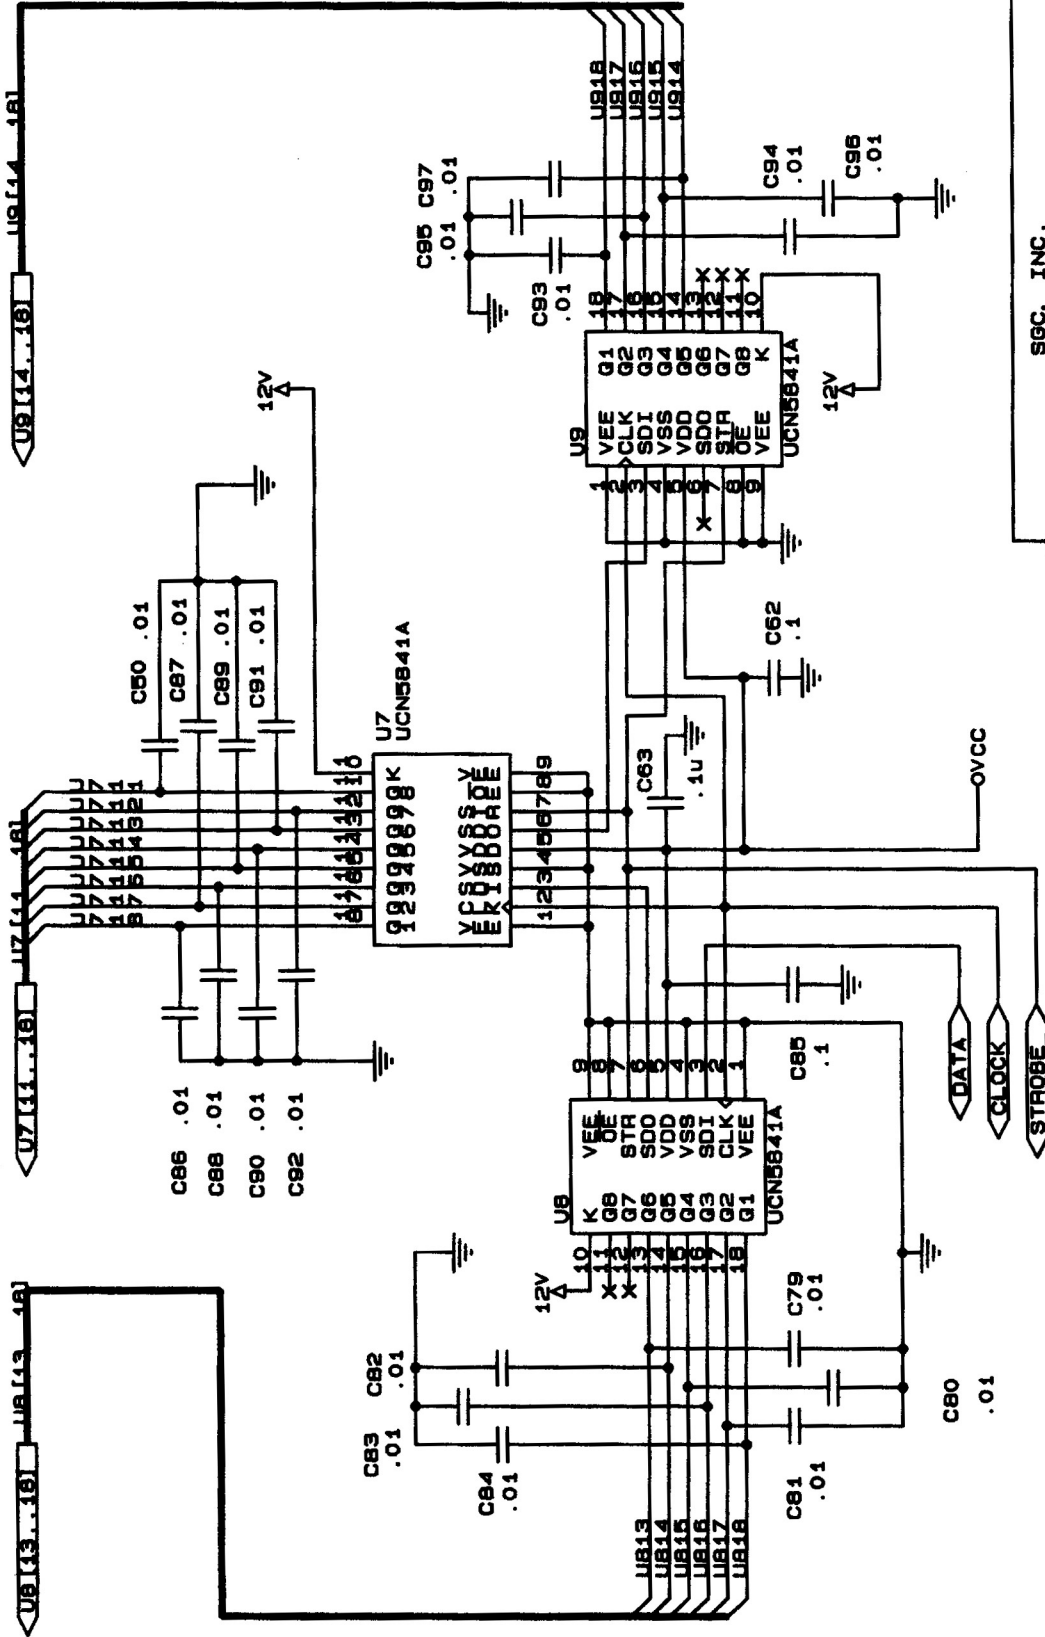

- | LINK .SCH
- | CTRL .SCH
- | RELDRV .SCH
- | PINETK .SCH
- | INPMWR .SCH
- | INTFACE .SCH

SGC, INC.
 13737 SE 26TH STREET
 BELLEVUE, WA 98005
 425-746-6310

Title	SG-230 COUPLER
Size Document Number	A 030102000E
REV	A

SGC, INC.
 13737 SE 26TH STREET
 BELLEVUE, WA 98005
 425-746-6310

Title
 Size Document Number
 A G30102000E
 Date: February 17, 1992 18sheet 2 of 6

SGC, INC.
 13737 SE 26TH STREET
 BELLEVUE, WA 98005
 425-746-6310

Title: SG-230 COUPLER

Size Document Number: A 030102000E

Date: February 17, 1992 Sheet 3 of 6

SGC, INC.
 13737 SE 26TH STREET
 BELLEVUE, WA 98005
 425-746-6310

Title		S9-230 COUPLER	
Size Document Number		G30102000E	
REV	A	Date:	FEBRUARY 17, 1992 Sheet 4 of 6

U9 [14..18]
 U7 [11..18]
 U8 [13..18]

CUT FOR 24 VDC OPERATION

Title		SG-23C COUPLER	
Size Document Number		G30102000E	
REV	A	Date:	February 17, 1992 Sheet 5 of 6

SGC, INC.
13737 SE 26TH STREET
BELLEVUE, WA 98005
425-746-6310