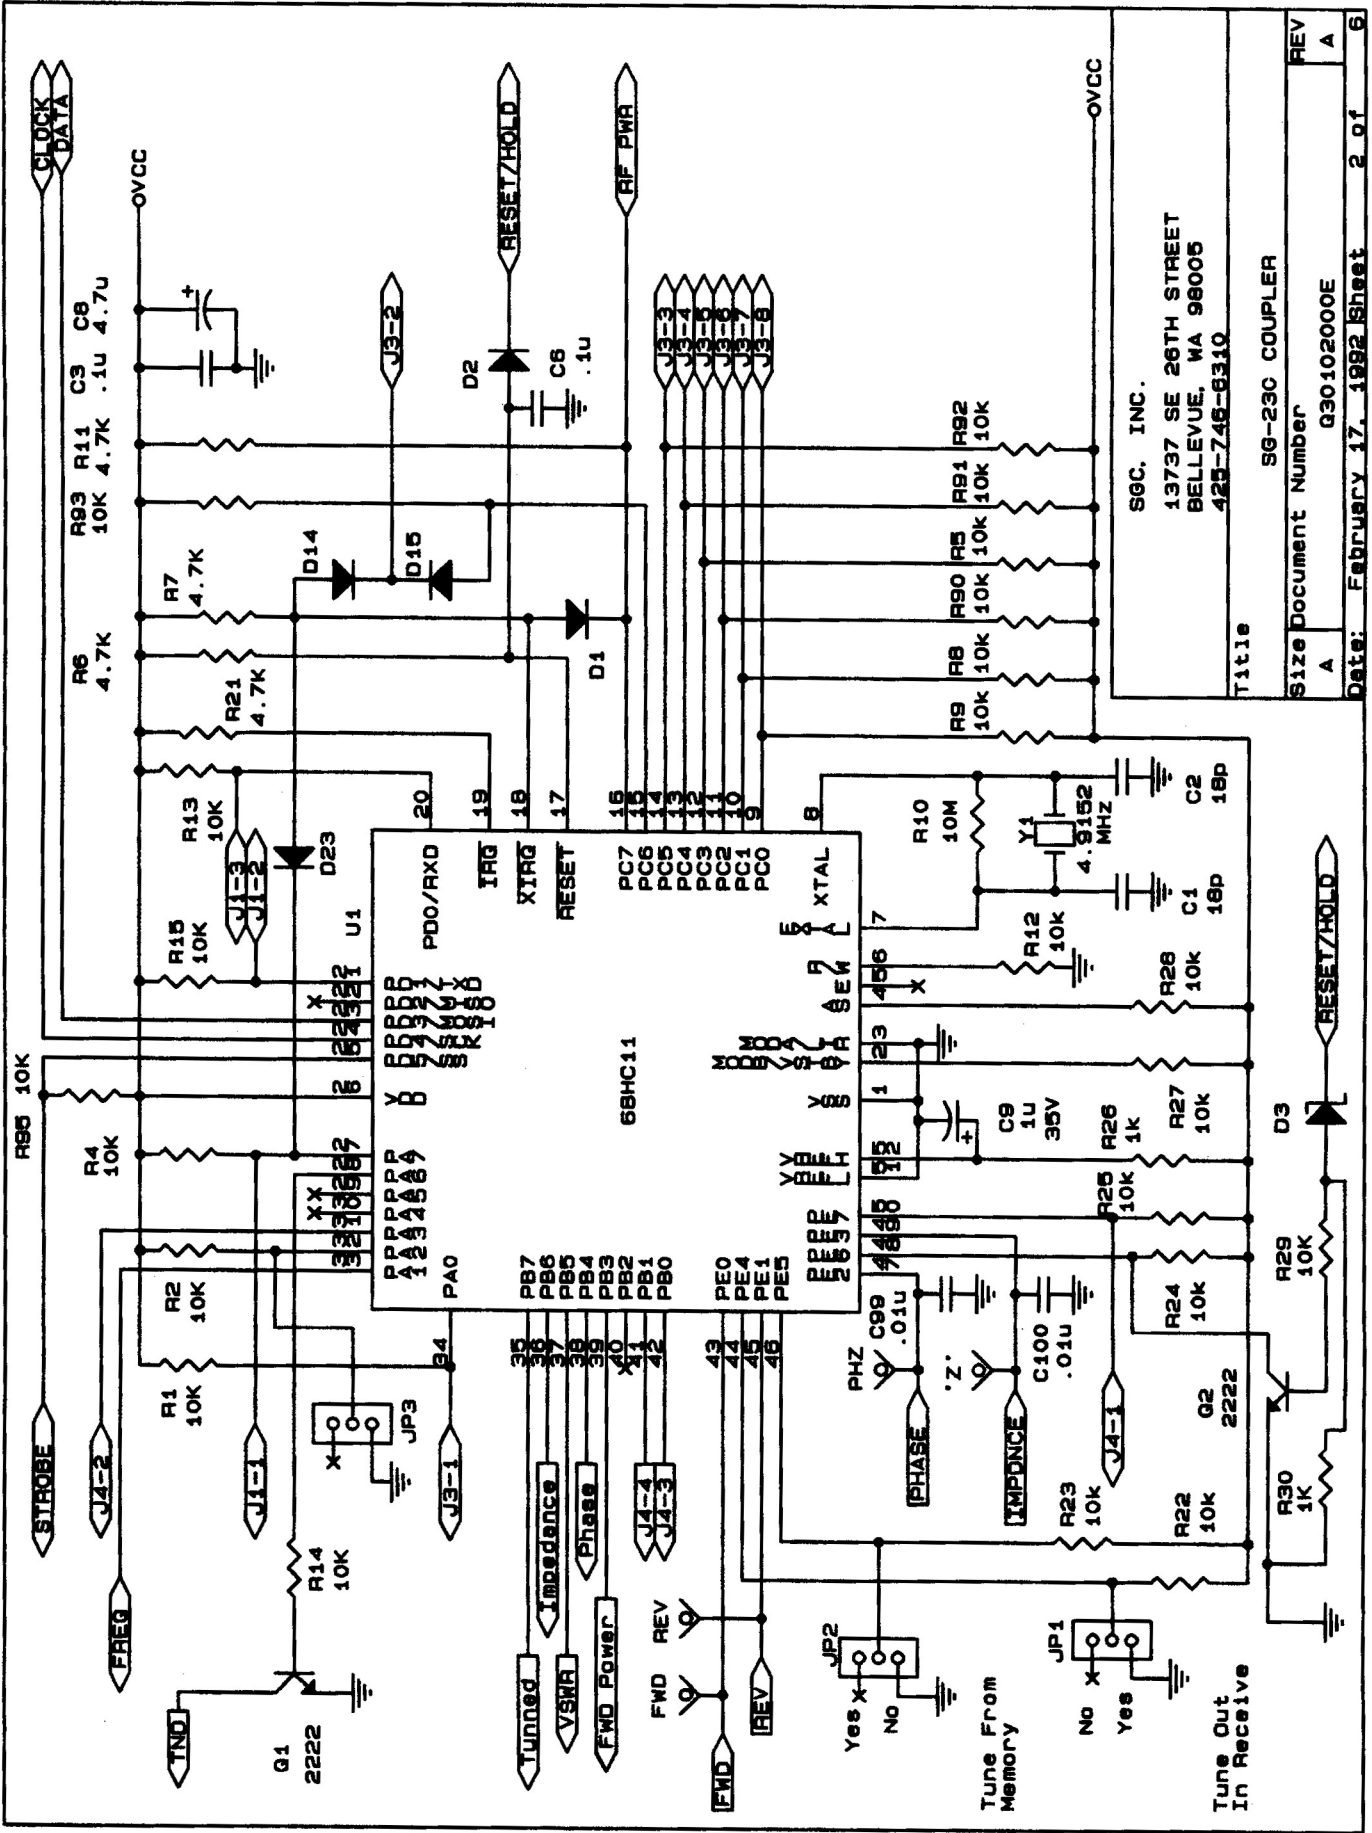

- | LINK .SCH
- | CTRL .SCH
- | RELDRV .SCH
- | PINETK .SCH
- | INPMWR .SCH
- | INTFACE .SCH

SGC, INC.
 13737 SE 26TH STREET
 BELLEVUE, WA 98005
 425-746-6310

Title	SG-230 COUPLER
Size Document Number	A 030102000E
REV	A

SGC, INC.
 13737 SE 26TH STREET
 BELLEVUE, WA 98005
 425-746-6310

Title
 Size Document Number
 A G30102000E
 Date: February 17, 1992 18sheet 2 of 6

SGC, INC.
 13737 SE 26TH STREET
 BELLEVUE, WA 98005
 425-746-6310

Title: SG-230 COUPLER

Size Document Number: A 030102000E

Date: February 17, 1992 Sheet 3 of 6

SGC, INC.
 13737 SE 26TH STREET
 BELLEVUE, WA 98005
 425-746-6310

Title		S9-230 COUPLER	
Size Document Number		G30102000E	
REV	A	Date:	FEBRUARY 17, 1992 Sheet 4 of 6

U9 [14..18]
 U7 [11..18]
 U8 [13..18]

CUT FOR 24 VDC OPERATION

Title		SG-23C COUPLER	
Size Document Number		G30102000E	
REV	A	Date:	February 17, 1992 Sheet 5 of 6

SGC, INC.
13737 SE 26TH STREET
BELLEVUE, WA 98005
425-746-6310