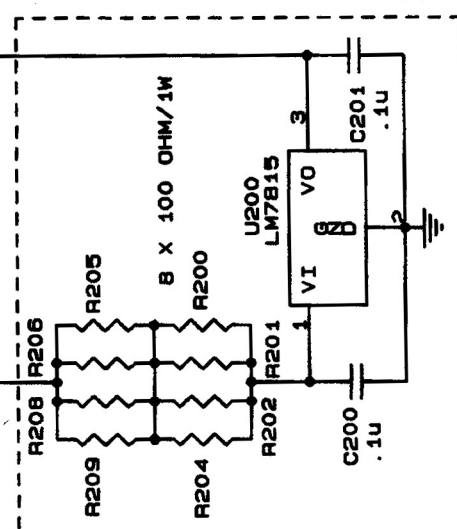

Title: SG-230 COUPLER

Size Document Number: A 030102000E

Date: February 17, 1992 Sheet 3 of 6

SGC, INC.
 13737 SE 26TH STREET
 BELLEVUE, WA 98005
 425-746-6310

Title		S9-230 COUPLER	
Size Document Number		G30102000E	
REV	A	Date:	FEBRUARY 17, 1992 Sheet 4 of 6

U9 [14..18]
 U7 [11..18]
 U8 [13..18]

CUT FOR 24 VDC OPERATION

Title		SG-23C COUPLER	
Size Document Number		G30102000E	
REV	A	Date:	February 17, 1992 Sheet 5 of 6

SGC, INC.
13737 SE 26TH STREET
BELLEVUE, WA 98005
425-746-6310

SGC, INC. 13737 SE 26TH STREET BELLEVUE, WA 98005 425-746-6310	
Title S6-230 COUPLER	
Size	Document Number G30102000E
REV A	Date: February 17, 1992
Sheet 6 of 6	