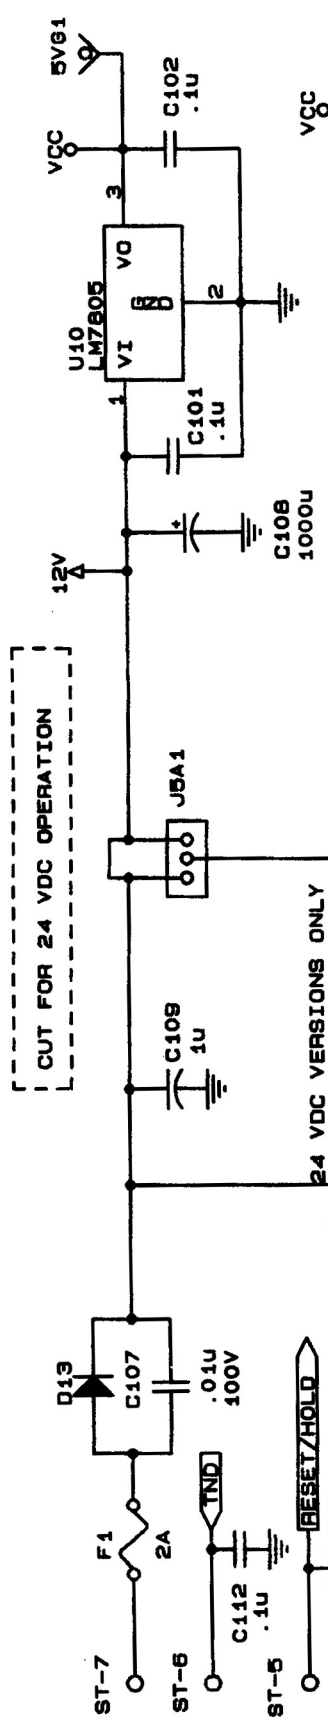

- | LINK .SCH
- | CTRL .SCH
- | RELDRV .SCH
- | PINETK .SCH
- | INPMWR .SCH
- | INTFACE .SCH

SGC, INC.
 13737 SE 26TH STREET
 BELLEVUE, WA 98005
 425-746-6310

Title	SG-230 COUPLER
Size Document Number	A 030102000E
REV	A

SGC, INC.
 13737 SE 26TH STREET
 BELLEVUE, WA 98005
 425-746-6310

Title
 Size Document Number
 A G30102000E
 Date: February 17, 1992 18sheet 2 of 6

SGC, INC.
 13737 SE 26TH STREET
 BELLEVUE, WA 98005
 425-746-6310

Title: SG-230 COUPLER

Size Document Number: A 030102000E

Date: February 17, 1992 Sheet 3 of 6

SGC, INC.
 13737 SE 26TH STREET
 BELLEVUE, WA 98005
 425-746-6310

Title		S9-230 COUPLER	
Size Document Number		G30102000E	
REV	A	Date:	FEBRUARY 17, 1992 Sheet 4 of 6

U9 [14..18]
 U7 [11..18]
 U8 [13..18]

CUT FOR 24 VDC OPERATION

Title		SG-23C COUPLER	
Size Document Number		G30102000E	
REV	A	Date:	February 17, 1992 Sheet 5 of 6

SGC, INC.
13737 SE 26TH STREET
BELLEVUE, WA 98005
425-746-6310