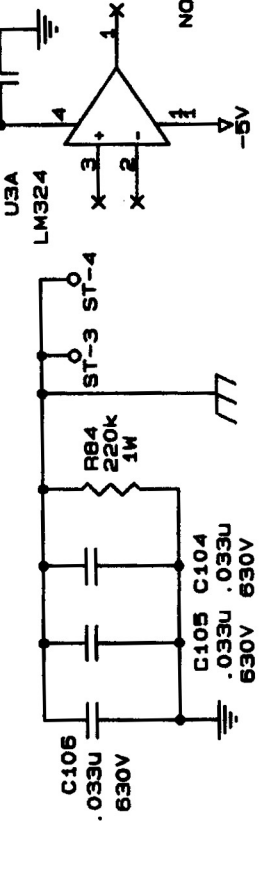

- | LINK .SCH
- | CTRL .SCH
- | RELDRV .SCH
- | PINETK .SCH
- | INPMWR .SCH
- | INTFACE .SCH

SGC, INC.
 13737 SE 26TH STREET
 BELLEVUE, WA 98005
 425-746-6310

Title	SG-230 COUPLER
Size Document Number	A 030102000E
REV	A

Title: SG-230 COUPLER

Size Document Number: A 030102000E

Date: February 17, 1992 Sheet 3 of 6

SGC, INC.
 13737 SE 26TH STREET
 BELLEVUE, WA 98005
 425-746-6310

Title		S9-230 COUPLER	
Size Document Number		G30102000E	
REV	A	Date:	FEBRUARY 17, 1992 Sheet 4 of 6

U9 [14..18]
 U7 [11..18]
 U8 [13..18]

CUT FOR 24 VDC OPERATION

Title		SG-23C COUPLER	
Size Document Number		G30102000E	
REV	A	Date:	February 17, 1992 Sheet 5 of 6

SGC, INC.
13737 SE 26TH STREET
BELLEVUE, WA 98005
425-746-6310