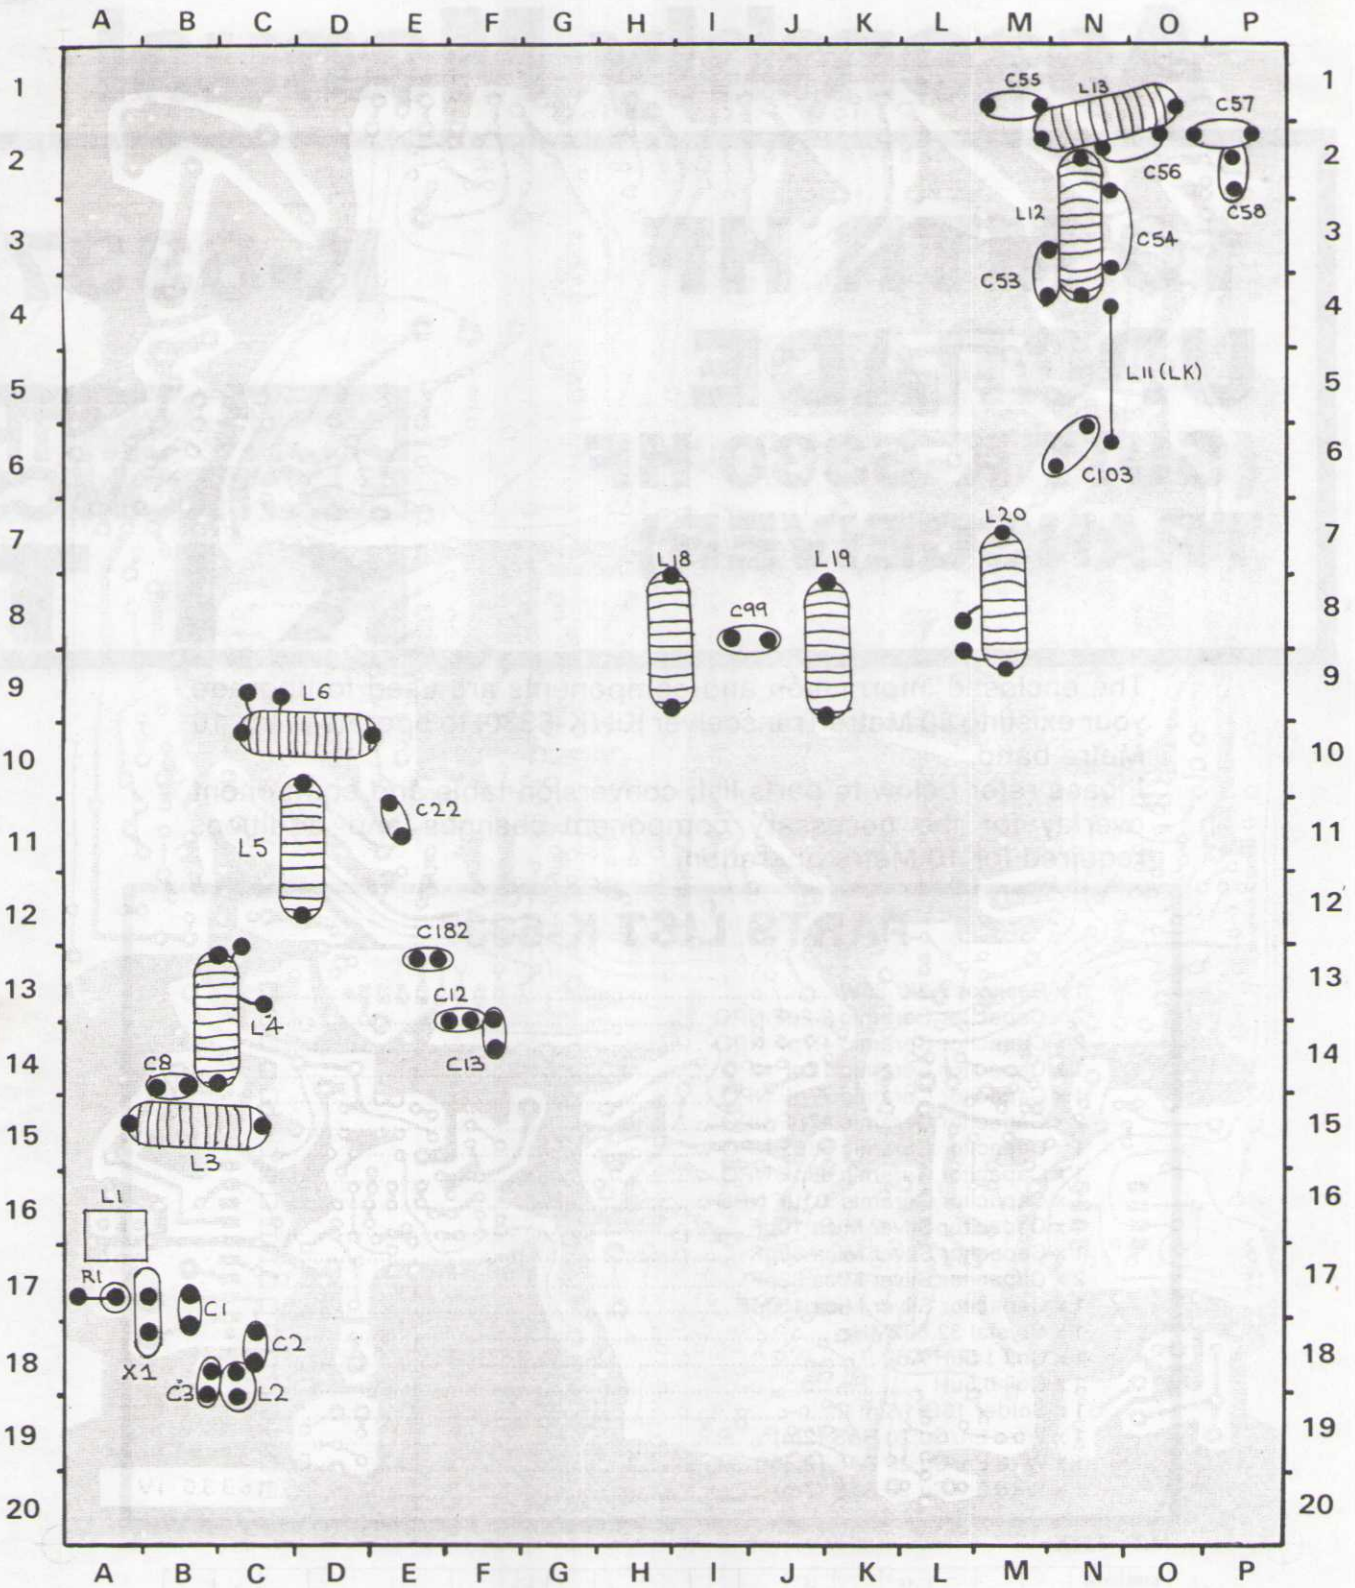

STORE LOCATIONS

HEAD OFFICE AND DSXPRESS ORDER SERVICE
P.O. Box 321, North Ryde, N.S.W. 2113. Tel: (02) 888 3200 AUSTRALIA.

Australia NSW Swift & Young St T55 Terrace Level Shop 1, 65-75 Main St 813 Princess Hwy Oxford & Adelaide Sts 531 Pittwater Rd Campbelltown Mall Queen St Shop 235, Archer St Entrance 147 Hume Hwy 164 Pacific Hwy 315 Mann St 4 Florence St Elizabeth Dr & Bathurst St 450 High Street 621-627 The Kingsway 173 Maitland Rd, Tighes Hill Lane Cove & Waterloo Rds George & Smith Sts The Gateway High & Henry Sts 818 George St 125 York St Treloar's Bldg, Brisbane St 263 Kera St		ACT 96 Gladstone St VIC Creswick Rd & Webster St 145 McCrae St Shop 46 Box Hill Central Main St Hawthorn Rd & Nepean Hwy 260 Sydney Rd 1150 Mt Alexander Rd Nepean Hwy & Ross Smith Ave 291-298 Elizabeth St Bridge Rd & The Boulevard Springvale & Dandenong Rds QLD 157-159 Elizabeth St 166 Logan Rd Symple & Hamilton Rds 2nd Level Western Entrance Redbank Shopping Plaza Queen Elizabeth Dr & Bernard St Good Coast Hwy & Weich St Bowen & Ruthven Sts Kings Rd & Woodcock St Cr Pacific Hwy & Kingston Rd		Tasmania 157-159 Elizabeth St 166 Logan Rd Symple & Hamilton Rds 2nd Level Western Entrance Redbank Shopping Plaza Queen Elizabeth Dr & Bernard St Good Coast Hwy & Weich St Bowen & Ruthven Sts Kings Rd & Woodcock St Cr Pacific Hwy & Kingston Rd		SA 77 Grenfell St Main South & Flagstaff Rds Main North Rd & Darlington St 24 Park Terrace WA Wharf St & Albany Hwy 66 Adelaide St William St & Robinson Ave Raine Square, 125 William St TAS Shop 40A, Lower Level Cat & Fiddle Arcade NT 17 Stuart Hwy		Adelaide (08) 323 1500 Darlington (08) 288 8877 Enfield (08) 280 8088 Salisbury (08) 281 1583 Cannington (09) 451 8686 Fremantle (09) 338 9733 North Perth (09) 328 9844 Perth City (09) 481 3281 Hobart (002) 31 0800 Stuart Park (089) 81 1877		16 Lydney Place 289 Cameron Road 154 Featherston Street Portlouis (09) 37 6654 Tauranga (075) 87 071 Wellington (04) 73 9654	
USA Berkeley, Calif (415) 488-0756 Los Angeles, Calif (213) 474-0626 Redwood City, Calif (415) 348-8844 San Jose, Calif (408) 341-2366		3474 Snuffrock Avenue 1830 Westwood Boulevard 300 Convention Way 4980 Stevens Creek Boulevard		Auckland City (07) 38 9975 Aronohe (09) 88 4496 Christchurch (03) 30 405 Dunedin (034) 74 1096 Hamilton (071) 39 4490 Lower Hutt (04) 64 2022 Newmarket (09) 396 495 Papatoetoe (09) 278 2365		AGC MasterCard Discover VISA