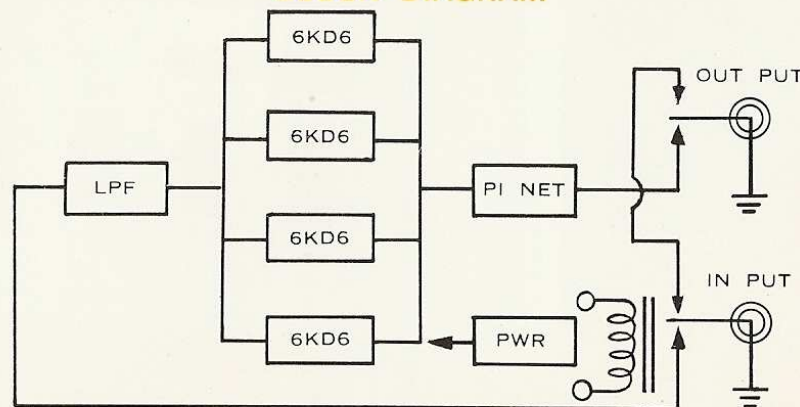

ELECTRICAL SPECIFICATIONS

Full band coverage 80 meter through 10 meter, rated at maximum power input of 1000 watts DC, conservatively rated at 1200 watts PEP input but capable of 1500 watts PEP input with less than 10% distortion. It is not recommended for use in AM operation. It requires between 30 and 100 watts of PEP input for full power output. This linear will operate on either 115 volt or 230 volt, 60 cycle power, but is normally wired and furnished for 115 volt operation. The input impedance is 60 ohms, the output impedance will match anything between 50 and 100 ohms.

PHYSICAL SPECIFICATIONS

Desk top size, 6¼" high, 14½" wide, 11½" deep. Weight approx. 40 lbs. Front panel is beautifully styled, non-specular chrome panel with back lighted meter face and operating indicator lights. Heavy steel cabinet finished in functional blue-gray.

SPECIFICATIONS

Circuit . . . . . Grounded Grid.
Frequency . . . . . 80 to 10 meters.
Max. Input . . . . . 1000 watts DC.
Plate Voltage . . . . . 1200 volts DC.
Power Requirement . . . . . 115/230 volts AC.
Input Impedance . . . . . Approx. 60 ohms.
Output Impedance . . . . . 50 to 100 ohms.
Cooling . . . . . Forced air cooling.
Size . . . . . 6¼" high, 14½" wide, 11½" deep.
Tubes . . . . . 6KD6 . . . 4 in parallel.

BLOCK DIAGRAM

SPECTRONICS

BOX 915, 10000 15TH ST, LOS ANGELES, CALIFORNIA 90720, U.S.A.

CALIFORNIA 90720, U.S.A.