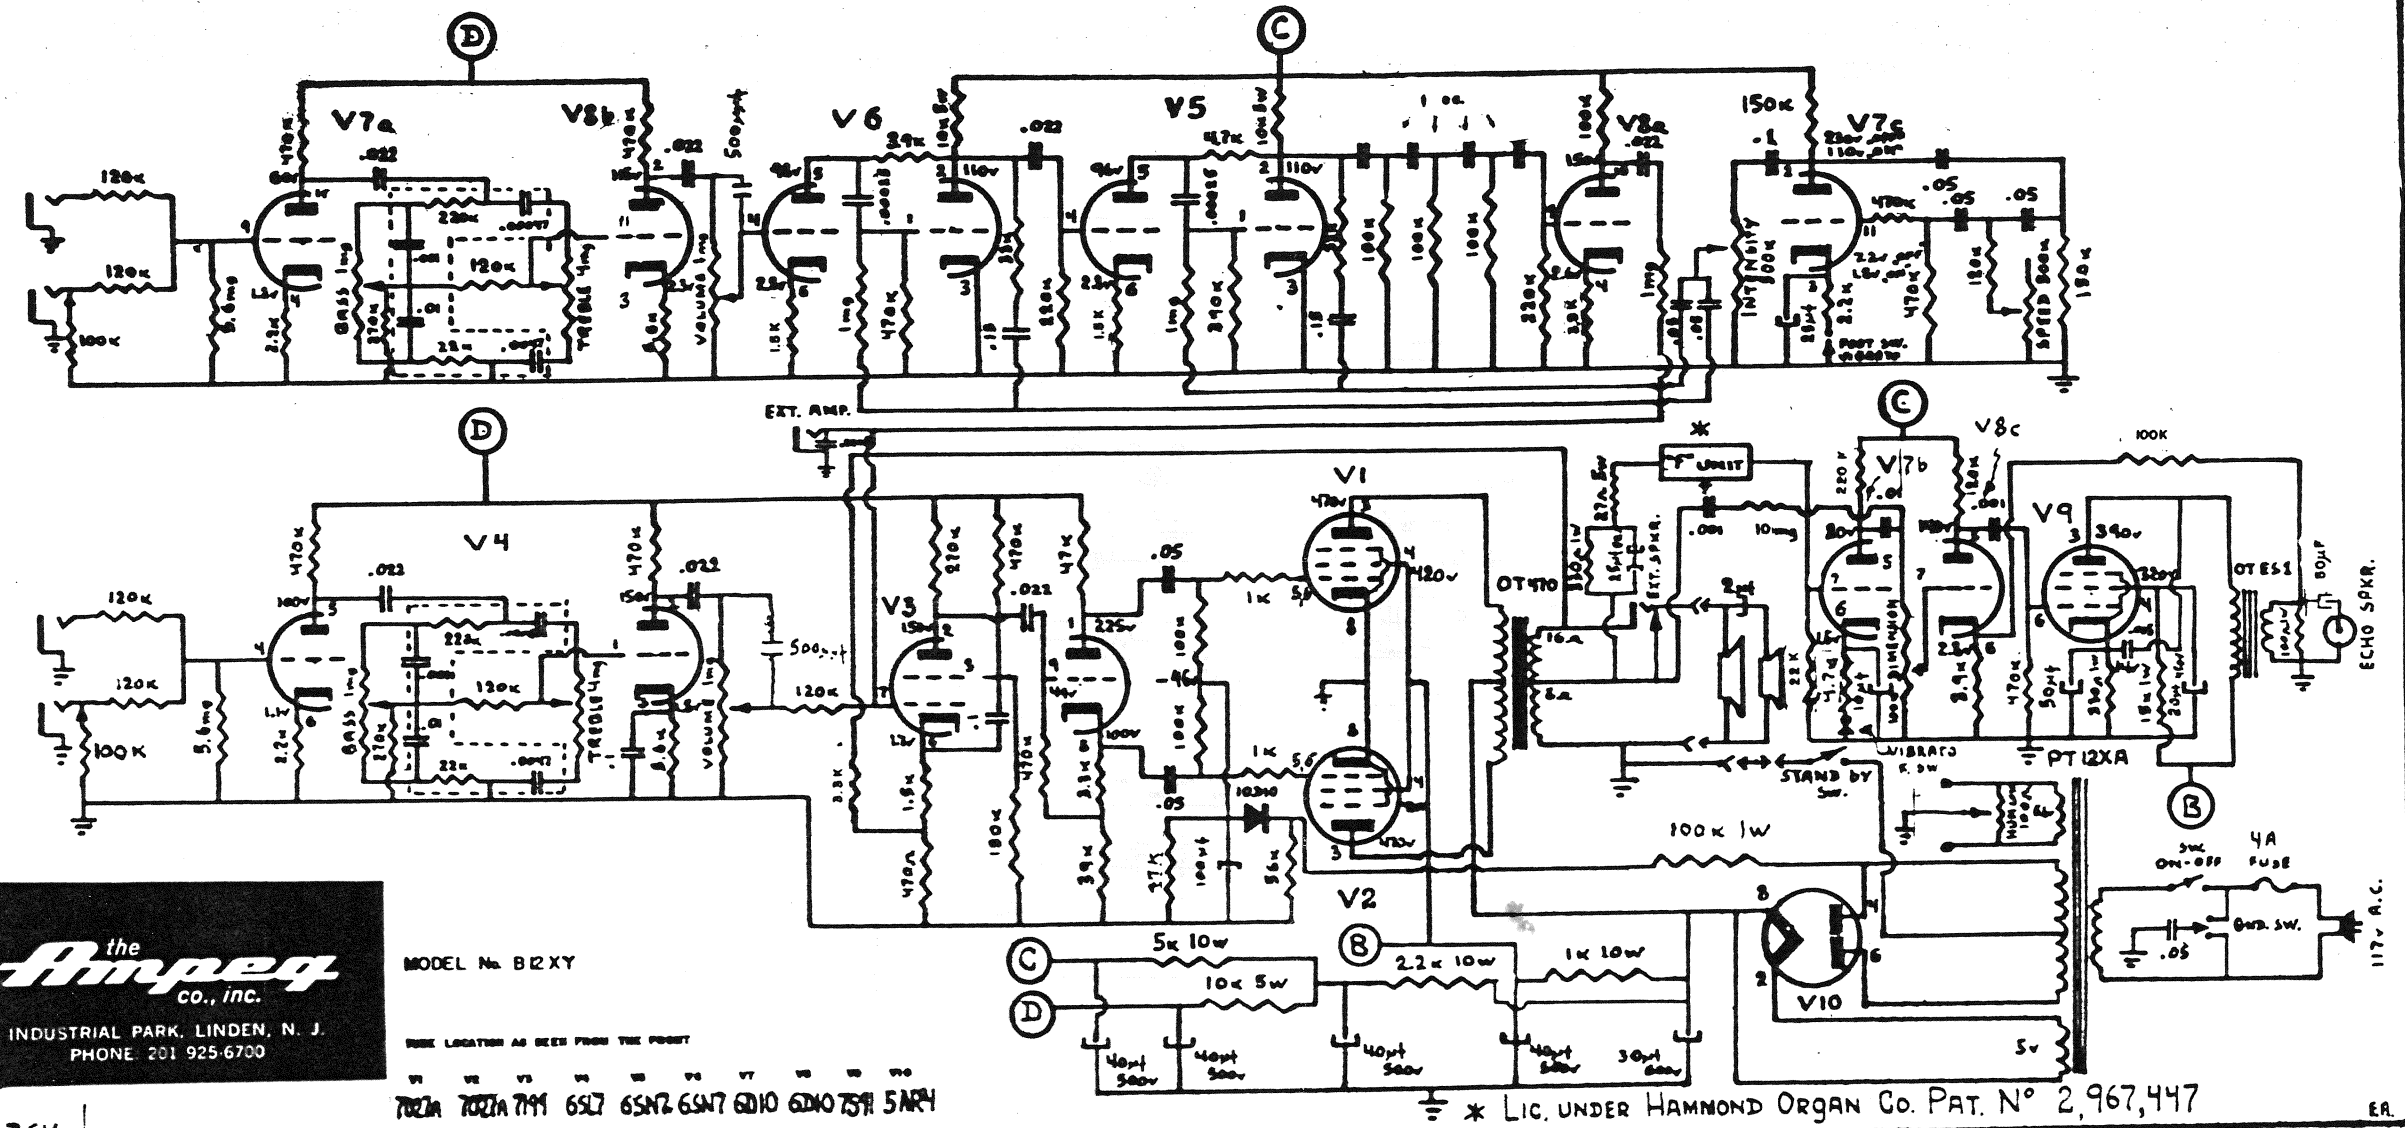

the
Ampeg
CO., INC.

INDUSTRIAL PARK, LINDEN, N. J.
PHONE: 201 925-6700

MODEL No. B2XY

SEE LOCATION AS BEEN FROM THE POINT

V1 7027A V2 7027A V3 7191 V4 65L7 V5 65N7 V6 65N7 V7 6D10 V8 6D10 V9 75H V10 5AR4

* LIC. UNDER HAMMOND ORGAN CO. PAT. N° 2,967,447