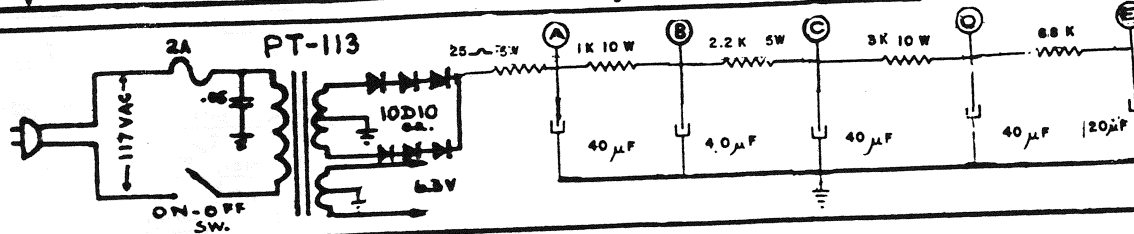

MODEL NO. R-15-R SUPERBREVERB

TUBE LOCATION

6SL7 6SN7 7025 6SL7 7591 7591

the **Ampeg**

INDUSTRIAL PARK, LINDEN, N. J.
PHONE 201 925 6700

764

MODEL NO. EJ-20
Tube Location
68K11 7591 7591

NOTE: Voltage reading with 20,000Ω/volt meter.