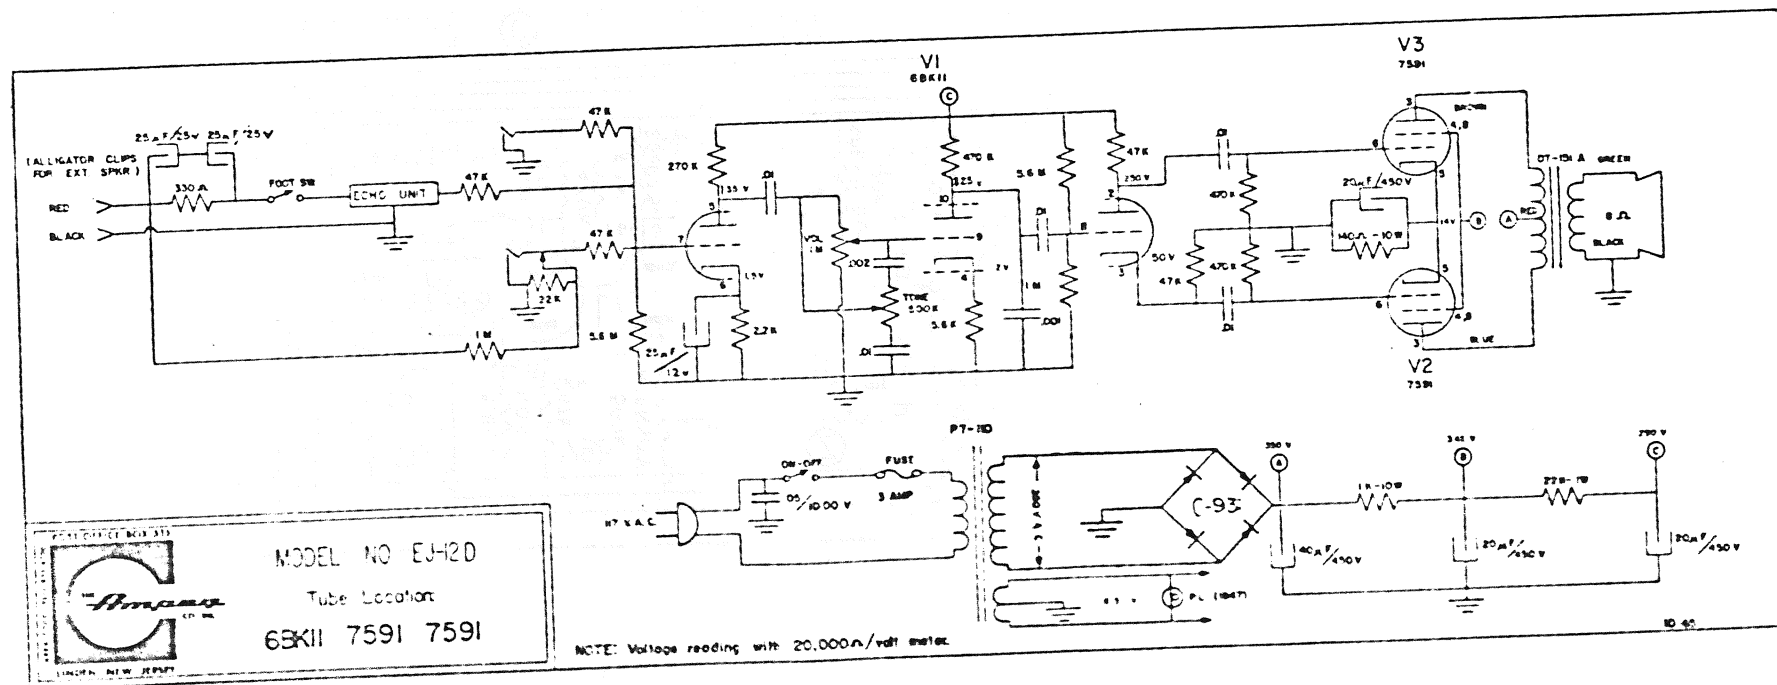

MODEL NO. R-15-R SUPERBREVERB

TUBE LOCATION

6SL7 6SN7 7025 6SL7 7591 7591

the **Ampeg**

INDUSTRIAL PARK, LINDEN, N. J.
PHONE 201 925 6700

764

MODEL NO. EJ-20
Tube Location
68K11 7591 7591

NOTE: Voltage reading with 20,000Ω/volt meter.