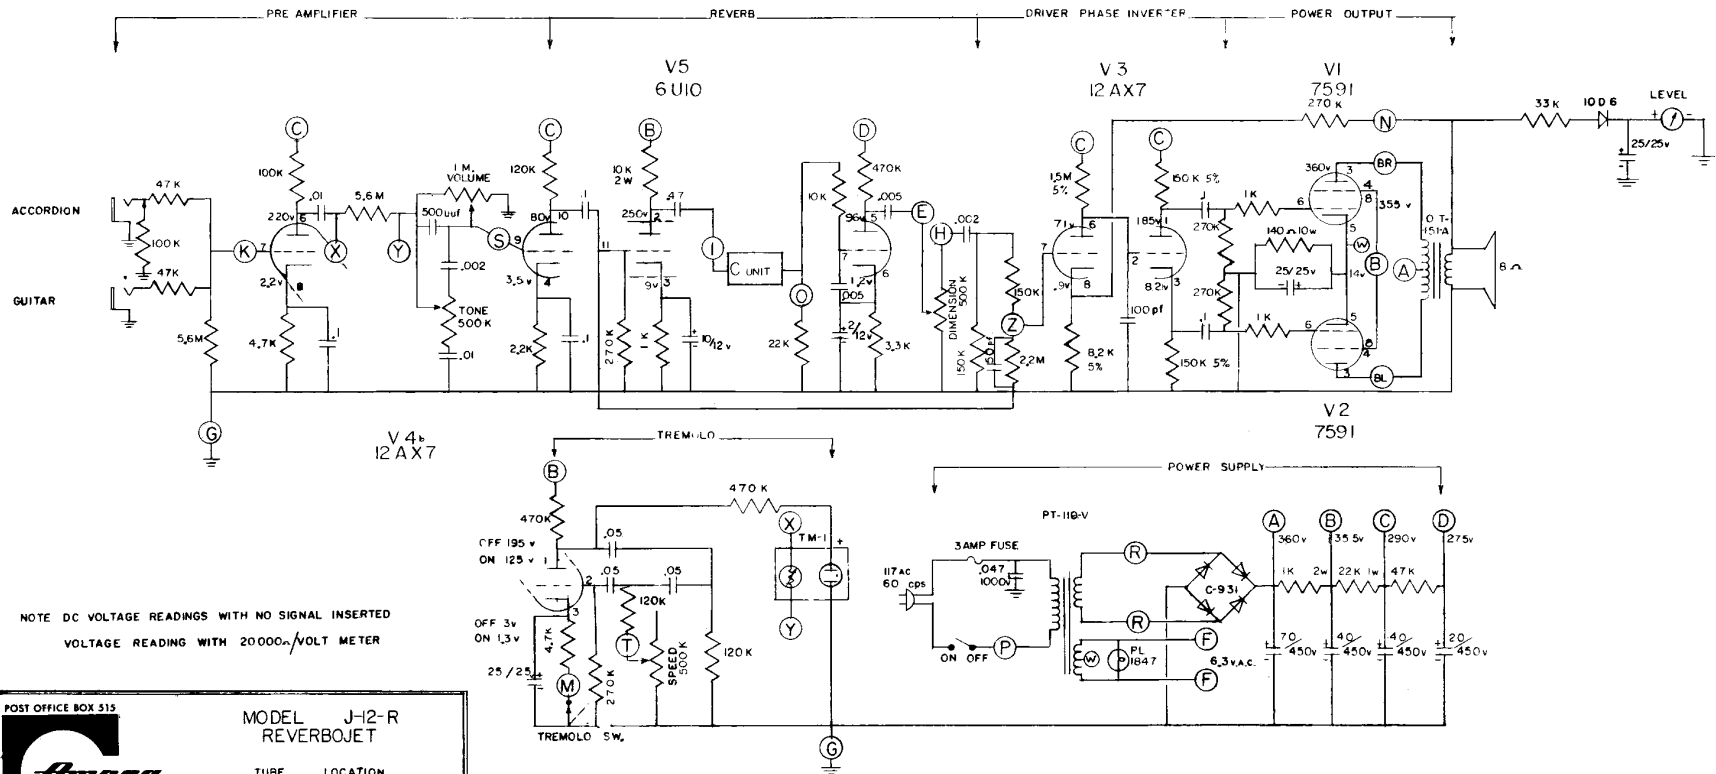

J-12R

Ampeg

NOTE DC VOLTAGE READINGS WITH NO SIGNAL INSERTED  
VOLTAGE READING WITH 20000Ω/VOLT METER

POST OFFICE BOX 515 AREA CODE (201) 923-6700  LINDEN, NEW JERSEY	MODEL J-12-R REVERBOJET
	TUBE LOCATION 7591 7591 12AX7 12AX7 6U10 DWN,CW 4010101