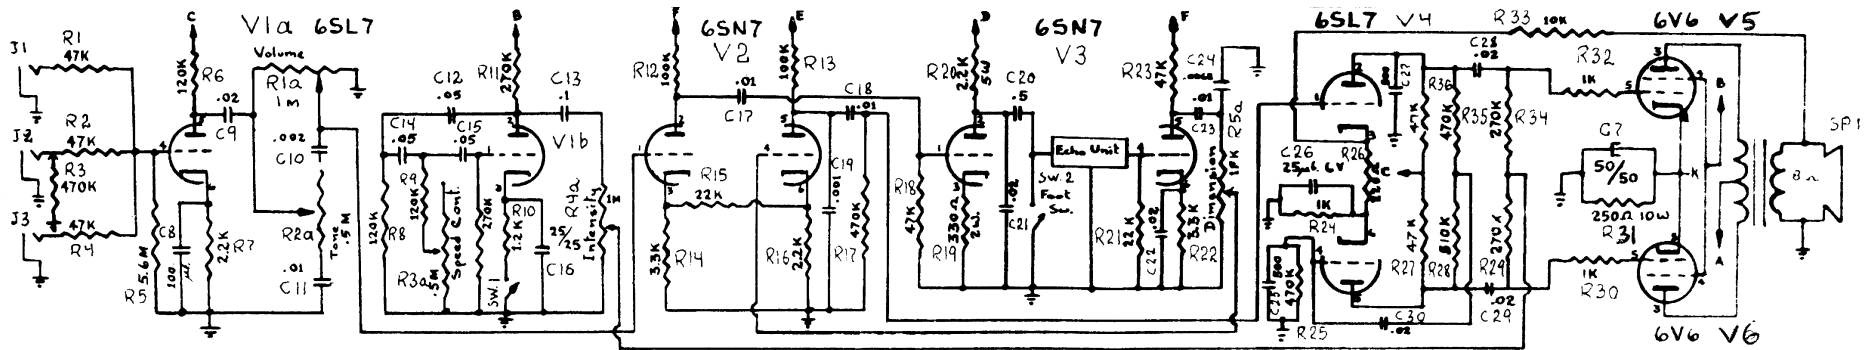

R-12R REVERB ROCKET

Ampeg

MODEL NO. R-12-R Reverberocket

TUBE LOCATION

6SL7 6SN7 6SN7 6SL7 6V6 6V6 5Y3

INDUSTRIAL PARK, LINDEN, N. J.
PHONE: 201 925-6700