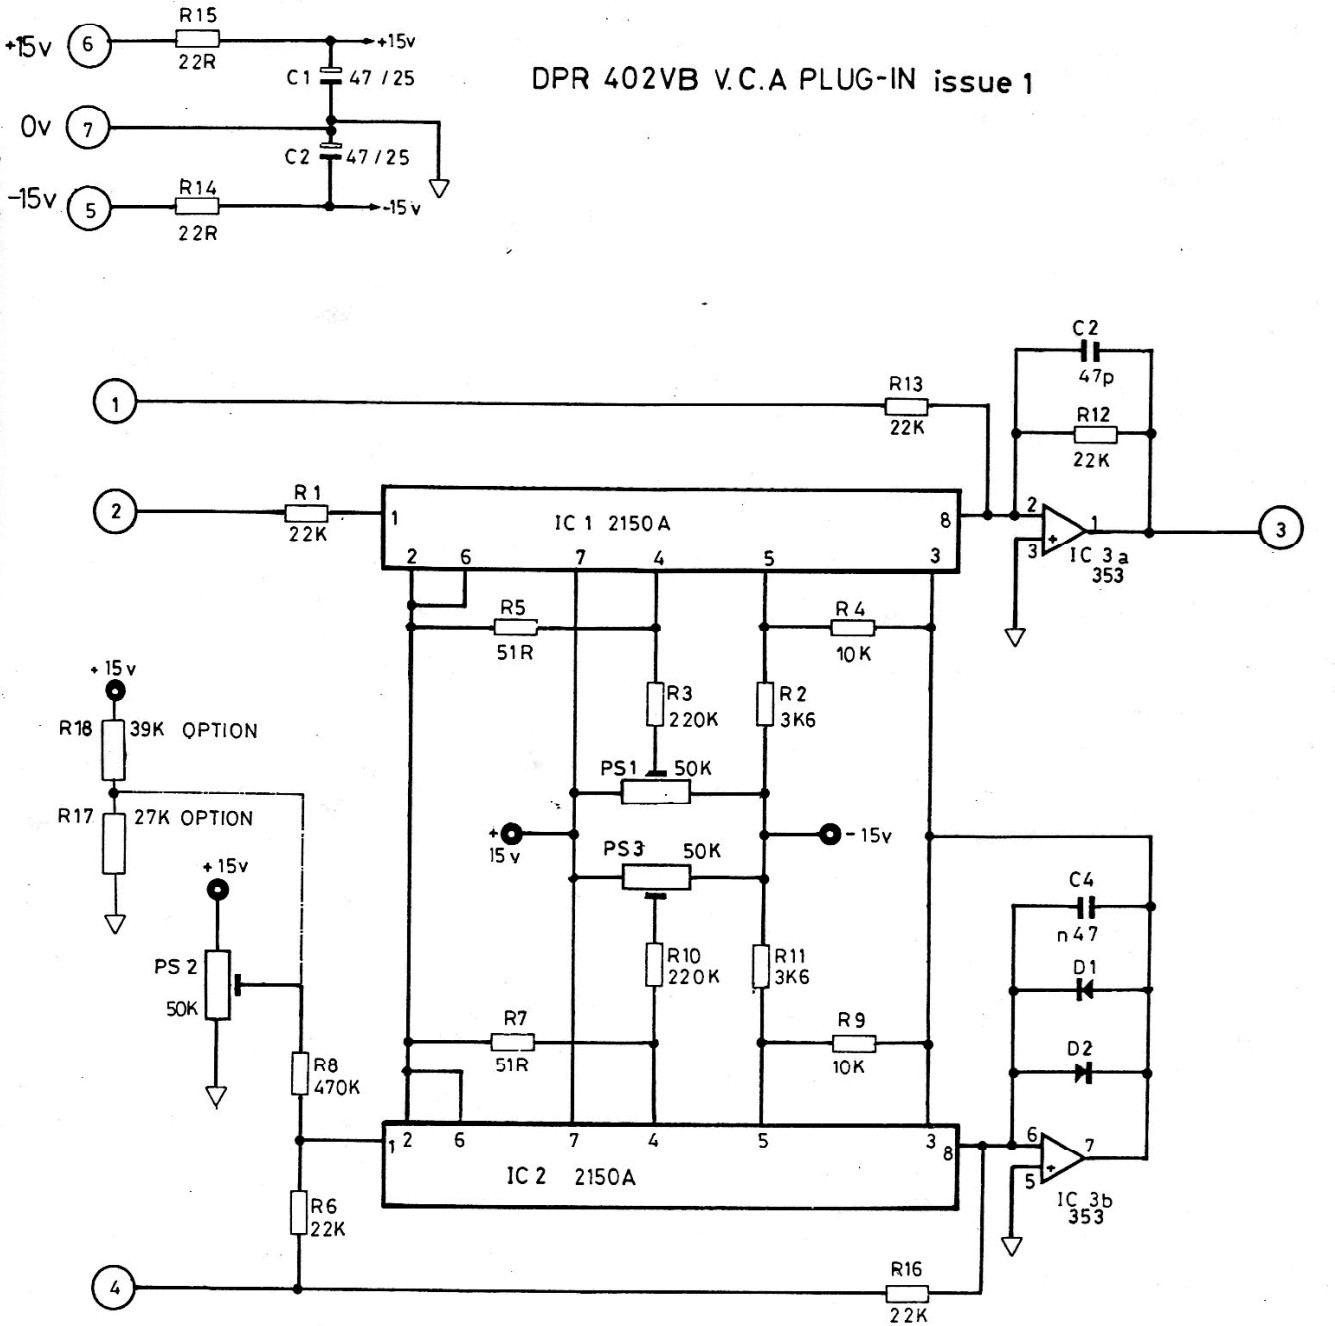

DRAWING NUMBER

DPR 402A V.C.A. PLUG-IN issue 1.

DPR 402VB V.C.A PLUG-IN issue 1

ISSUE	DATE	MOD No.	ISSUE	DATE	MOD No.

MATERIAL	
FINISH	

TOLERANCES - UNLESS STATED	
UNIT	± 0
0	± 0
00	± 0
000	± 0
DIMENSIONS IN	

NOTES	
-------	--

SCALE:	© COPYRIGHT	Telephone:01-444 7892
	BROOKE SIREN SYSTEMS LTD.	SYDNEY ROAD MUSWELLHILL LONDON N10.
TITLE	DPR 402A DPR 402VB V.C.A	DRAWING NUMBER
	CIRCUIT DIAGRAM and OVERLAY	ISS
		1