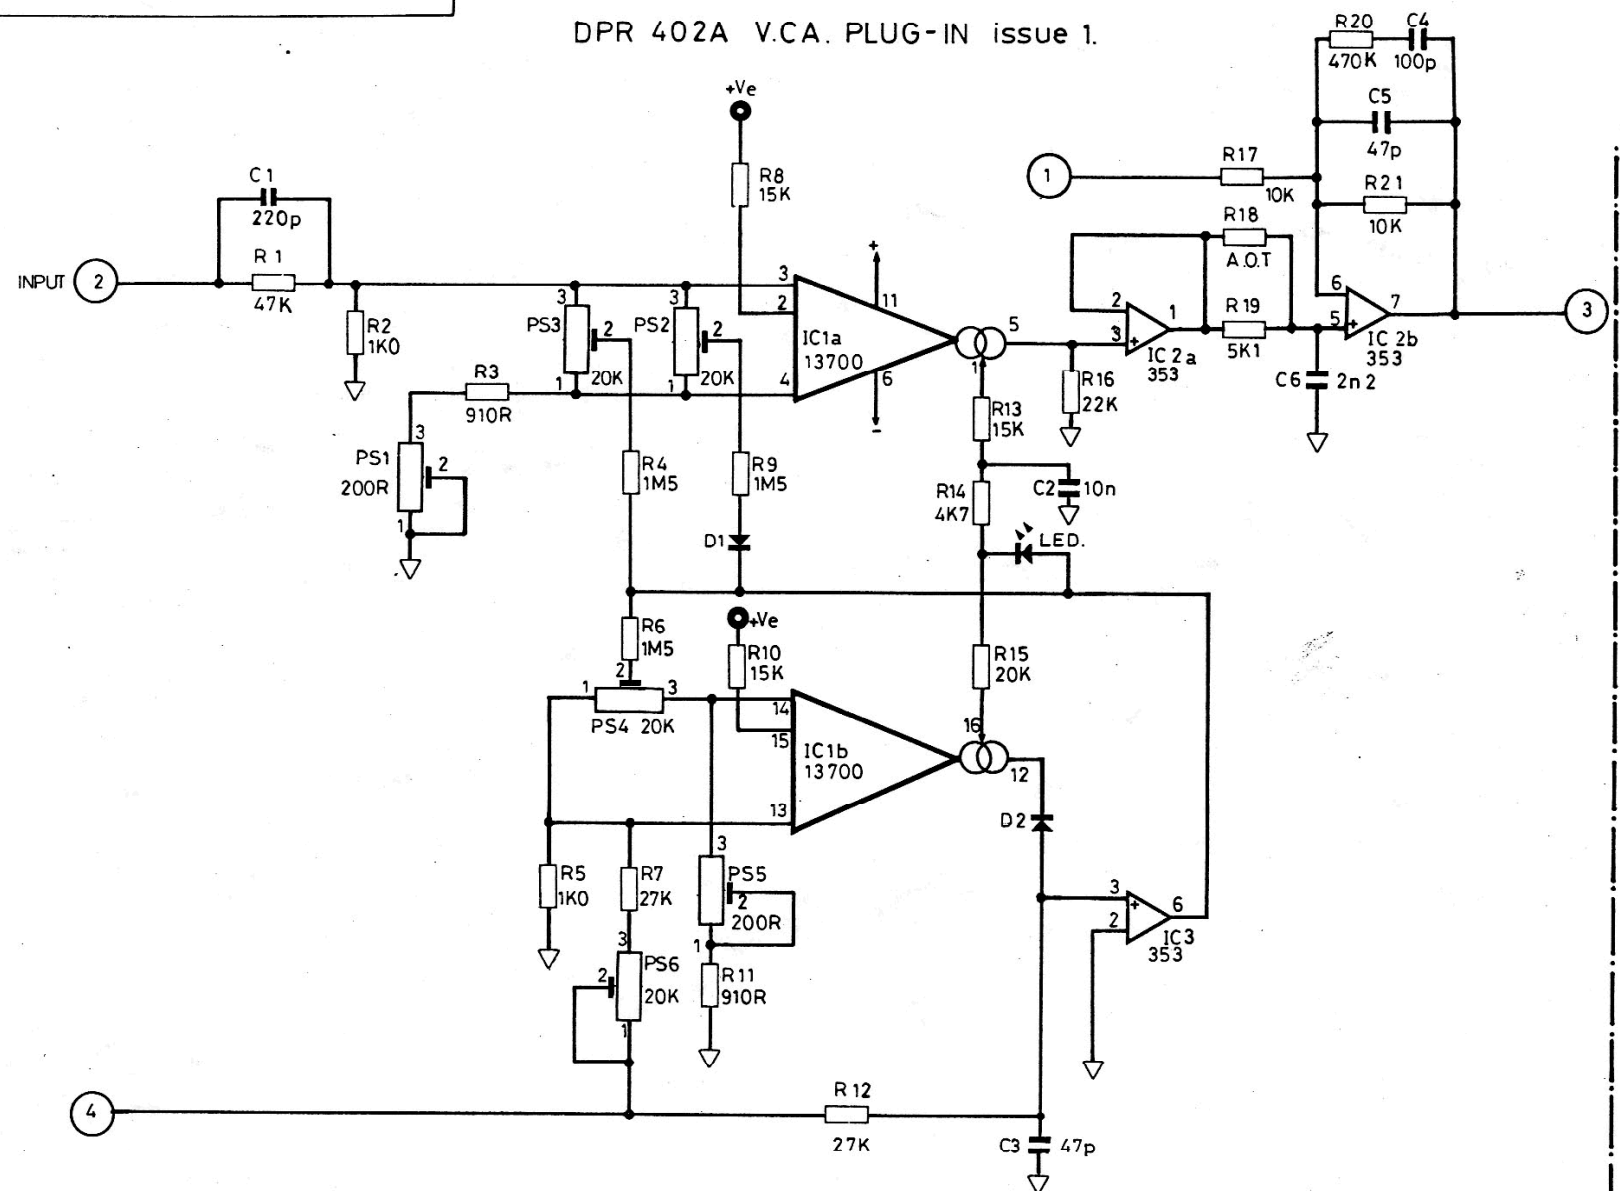

DRAWING NUMBER

DPR 402A V.C.A. PLUG-IN issue 1.

DPR 402VB V.C.A PLUG-IN issue 1

ISSUE	DATE	MOD No.	ISSUE	DATE	MOD No.

MATERIAL	
FINISH	

TOLERANCES - UNLESS STATED	
UNIT	± 0
0	± 0
00	± 0
000	± 0
DIMENSIONS IN	

NOTES	
-------	--

SCALE:	© COPYRIGHT	Telephone:01-444 7892
	BROOKE SIREN SYSTEMS LTD.	SYDNEY ROAD MUSWELLHILL LONDON N10.
TITLE	DPR 402A DPR 402VB V.C.A	DRAWING NUMBER
	CIRCUIT DIAGRAM and OVERLAY	ISS
		1