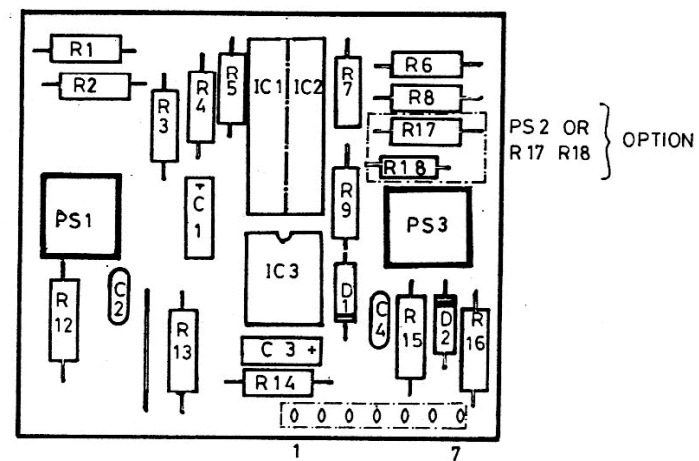

DRAWING NUMBER

DPR 402A V.C.A. PLUG-IN issue 1.

DPR 402VB V.C.A PLUG-IN issue 1

ISSUE	DATE	MOD No.	ISSUE	DATE	MOD No.

MATERIAL	
FINISH	

TOLERANCES - UNLESS STATED	
UNIT	± 0
0	± 0
00	± 0
000	± 0
DIMENSIONS IN	

NOTES	
-------	--

SCALE:	© COPYRIGHT	Telephone:01-444 7892
	BROOKE SIREN SYSTEMS LTD.	SYDNEY ROAD MUSWELLHILL LONDON N10.
TITLE	DPR 402A DPR 402VB V.C.A	DRAWING NUMBER
	CIRCUIT DIAGRAM and OVERLAY	ISS
		1