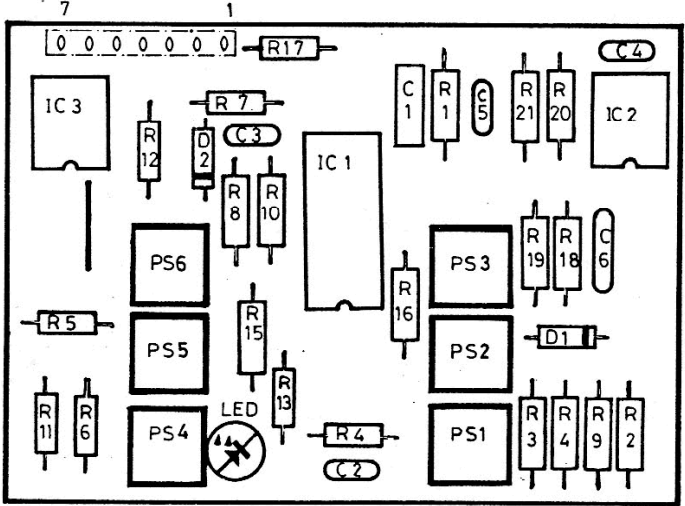

DRAWING NUMBER

DPR 402A V.C.A. PLUG-IN issue 1.

DPR 402VB V.C.A PLUG-IN issue 1

ISSUE	DATE	MOD No.	ISSUE	DATE	MOD No.

MATERIAL	
FINISH	

TOLERANCES - UNLESS STATED	
UNIT	± 0
0	± 0
00	± 0
000	± 0
DIMENSIONS IN	

NOTES	
-------	--

SCALE:	© COPYRIGHT	Telephone:01-444 7892
	BROOKE SIREN SYSTEMS LTD.	SYDNEY ROAD MUSWELLHILL LONDON N10.
TITLE	DPR 402A DPR 402VB V.C.A	DRAWING NUMBER
	CIRCUIT DIAGRAM and OVERLAY	ISS
		1