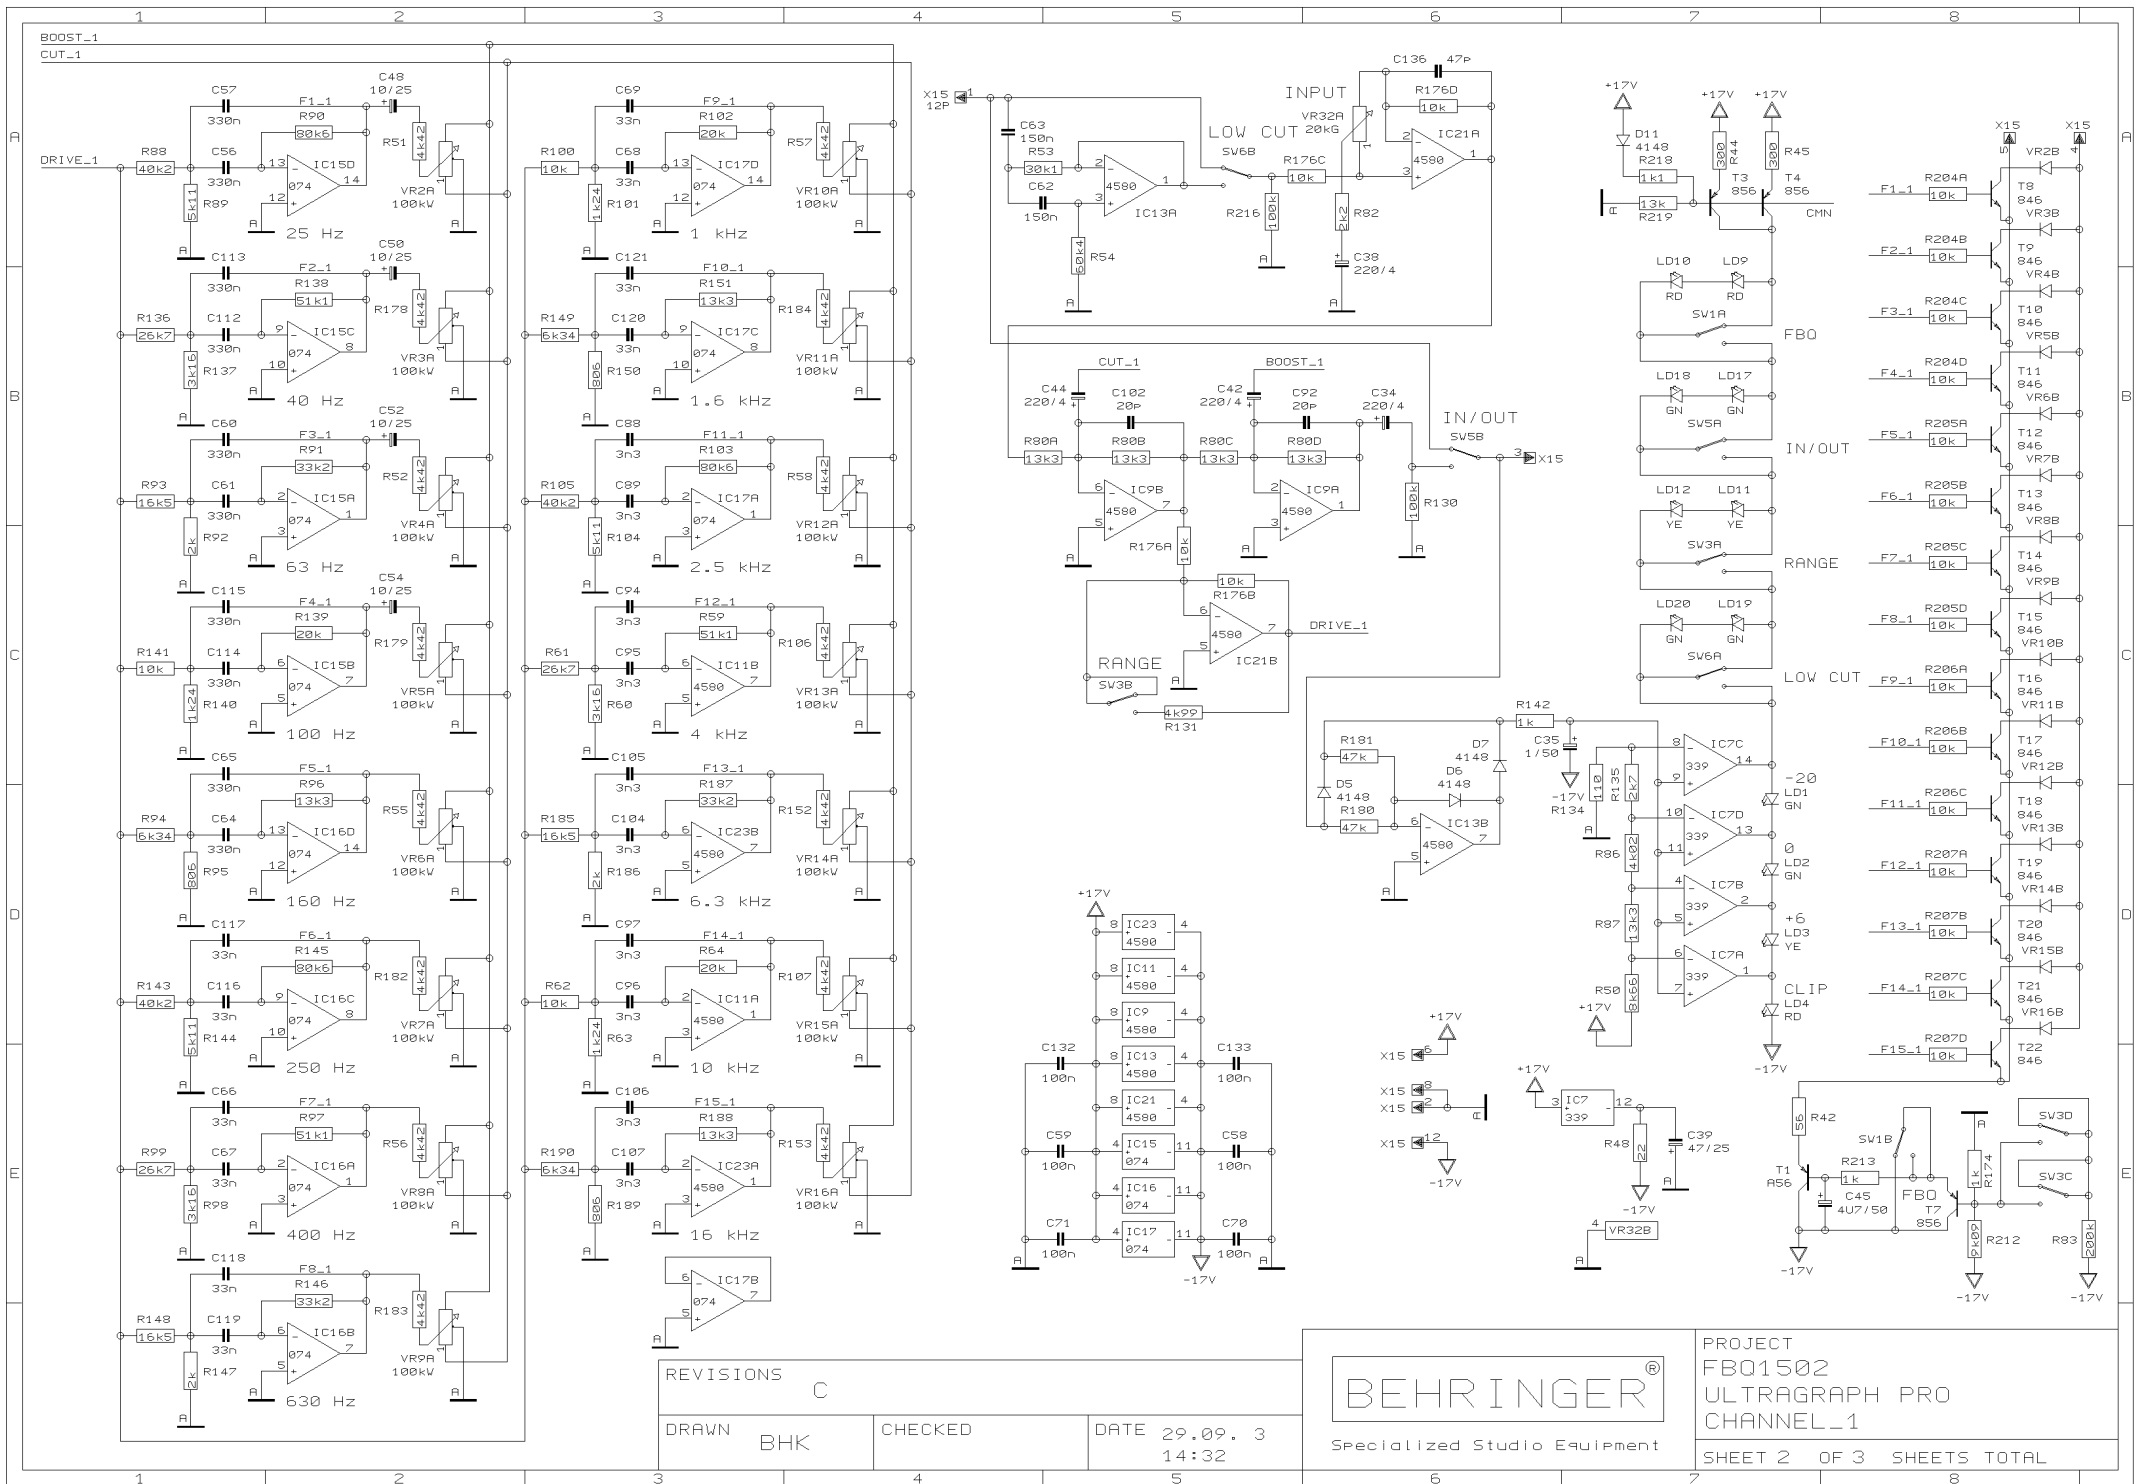

REVISIONS C (16/03/03)

DRAWN BHK

CHECKED

DATE 29.09. 3
14:32

PROJECT
FBQ1502
ULTRAGRAPH PRO
IN/OUT SECTION

SHEET 1 OF 3 SHEETS TOTAL

REVISIONS C

DRAWN BHK

CHECKED

DATE 29.09. 3
14:32

PROJECT
FBQ1502
ULTRAGRAPH PRO
CHANNEL_1
SHEET 2 OF 3 SHEETS TOTAL