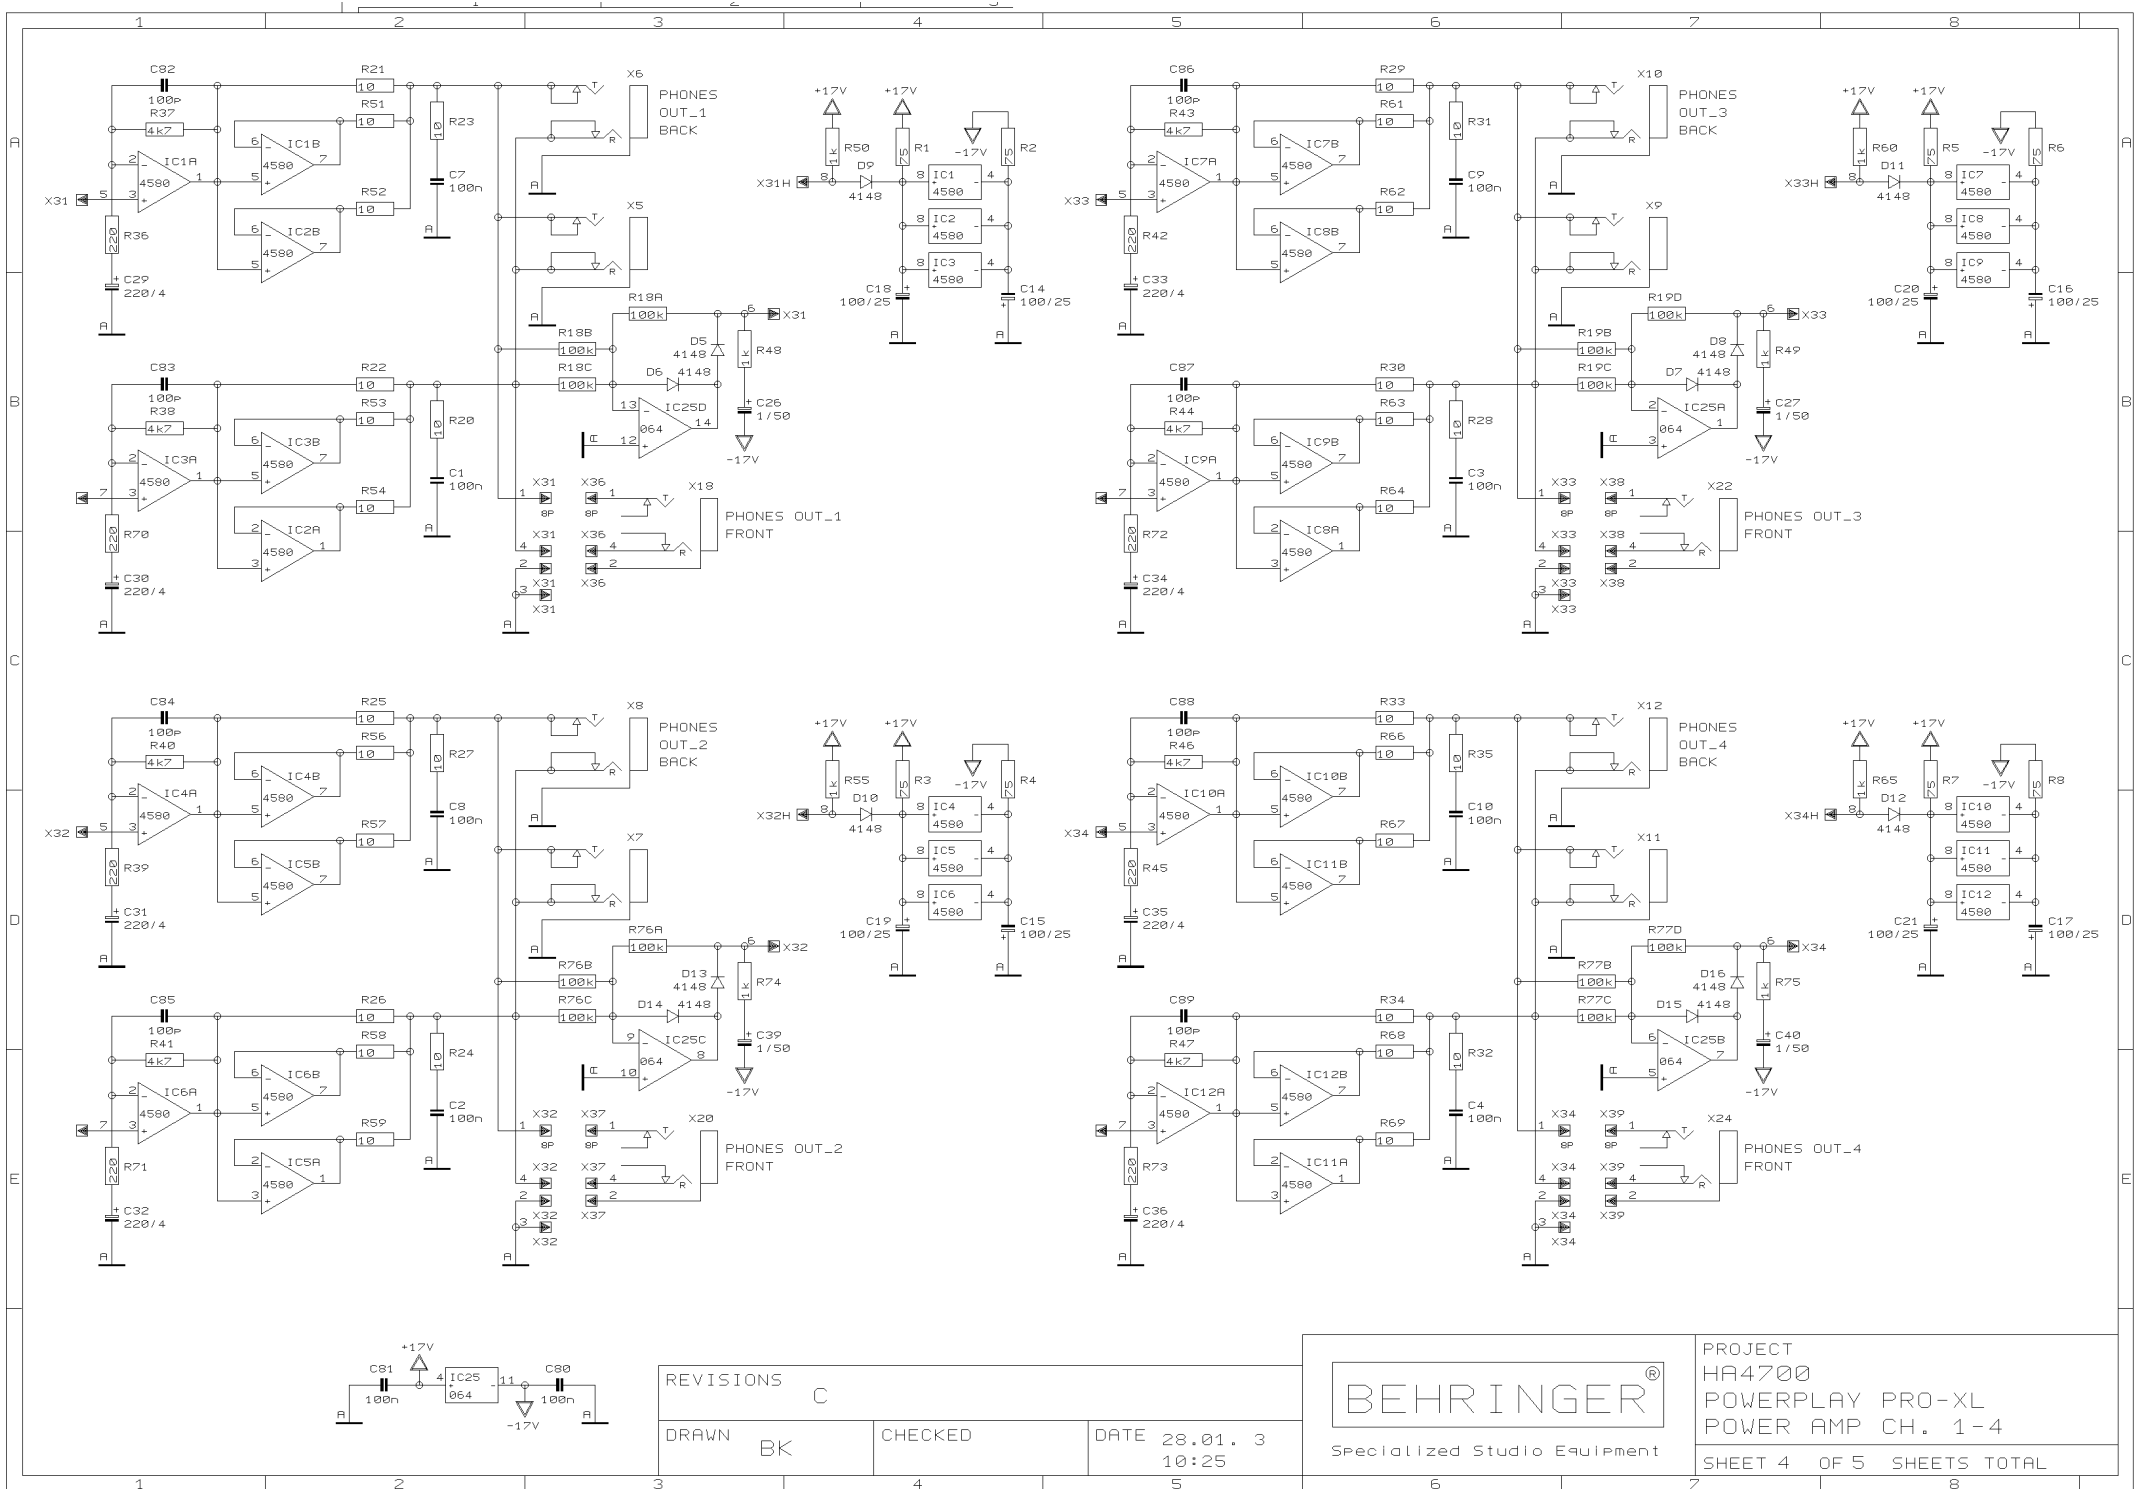

PROJECT  
HA4700  
POWERPLAY PRO-XL  
CHANNEL INPUT 3/4

SHEET 3 OF 5 SHEETS TOTAL

REVISIONS

C

DRAWN BK

CHECKED

DATE 28.01.3  
10:25

BEHRINGER®