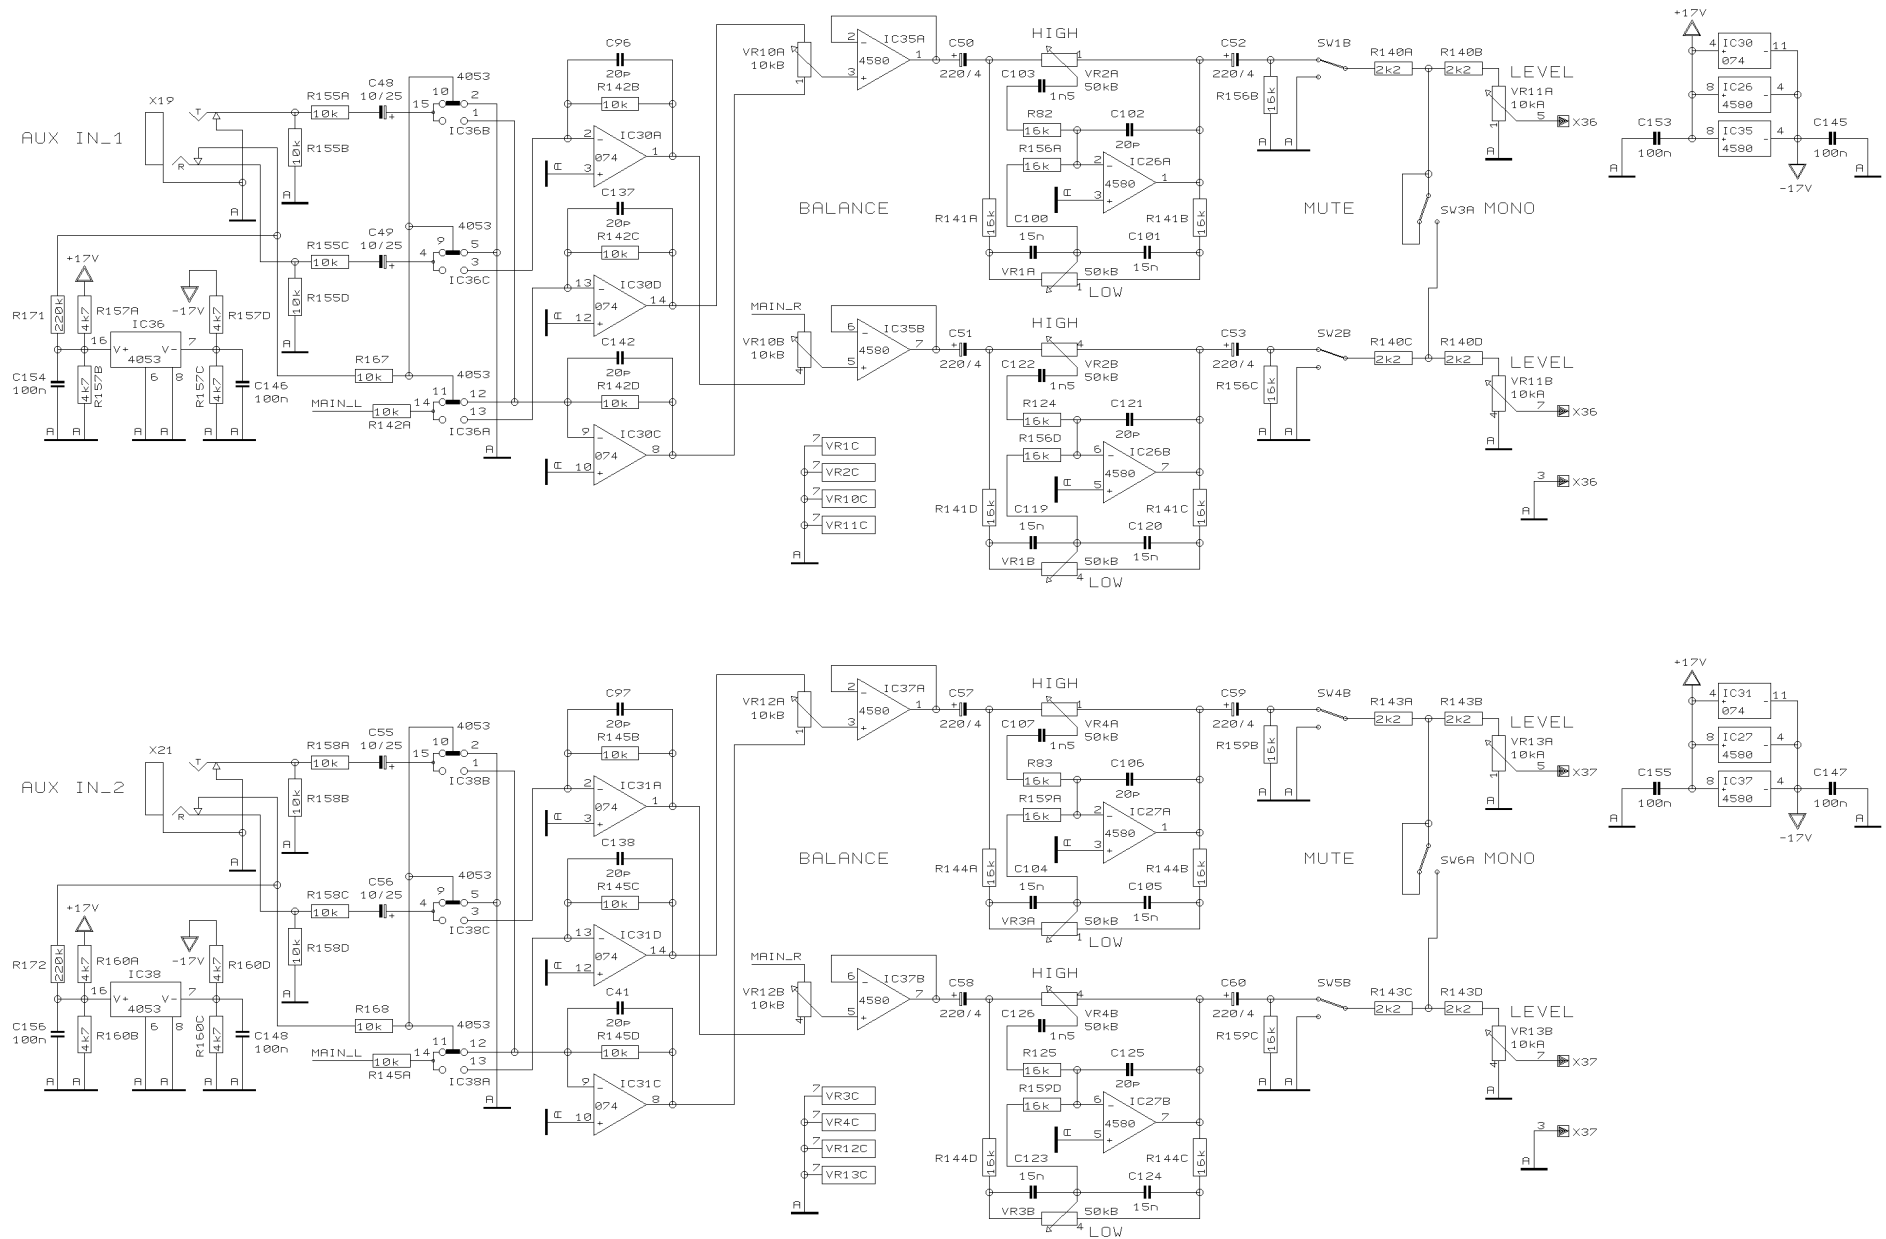

REVISIONS

C

DRAWN BK

CHECKED

DATE 28.01.3  
10:25

BEHRINGER®

Specialized Studio Equipment

PROJECT  
HA4700  
POWERPLAY PRO-XL  
CHANNEL INPUT 1/2

PROJECT  
HA4700  
POWERPLAY PRO-XL  
CHANNEL INPUT 3/4

SHEET 3 OF 5 SHEETS TOTAL

REVISIONS

C

DRAWN BK

CHECKED

DATE 28.01.3  
10:25

BEHRINGER®