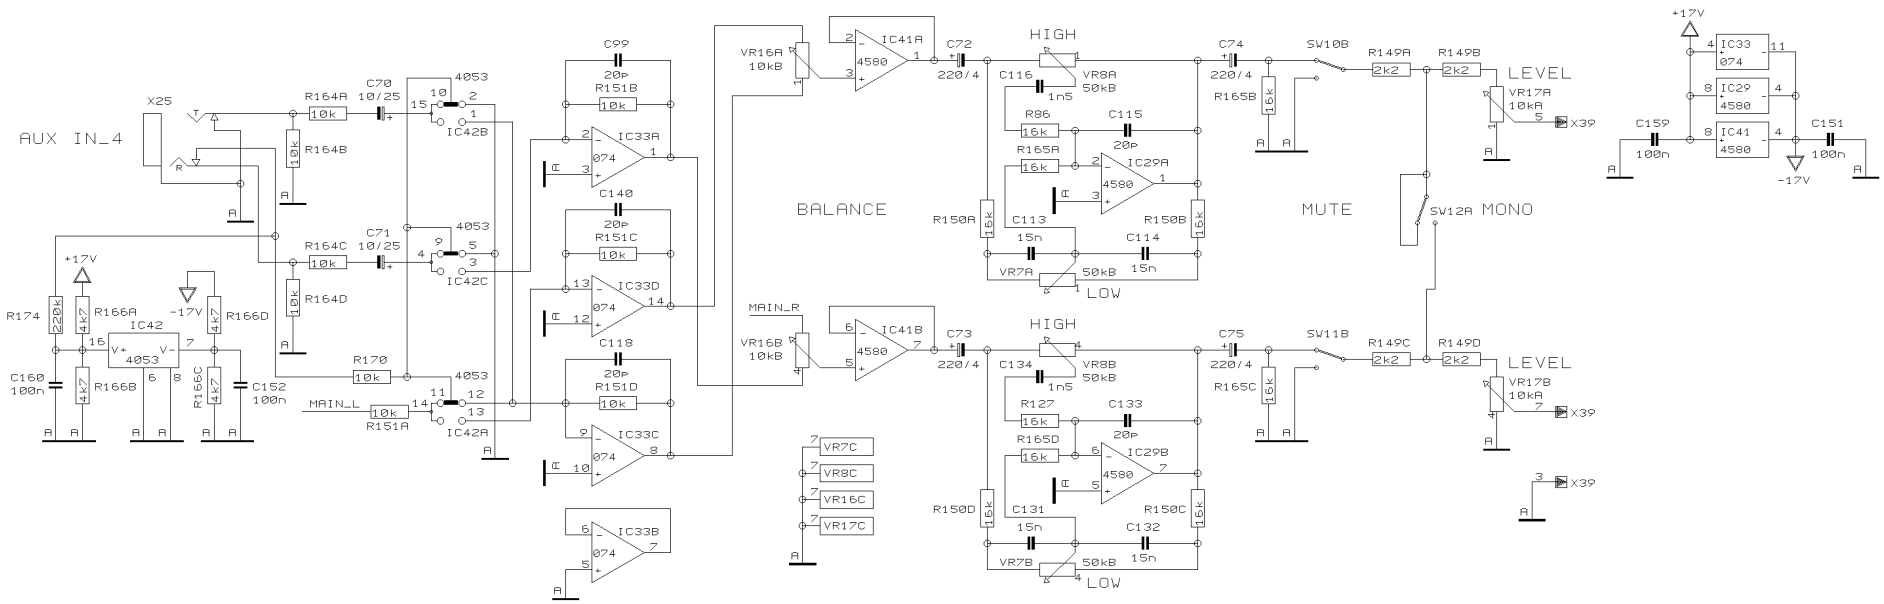

REVISIONS

C

DRAWN BK

CHECKED

DATE 28.01.3
10:25

BEHRINGER®

Specialized Studio Equipment

PROJECT
HA4700
POWERPLAY PRO-XL
CHANNEL INPUT 3/4

SHEET 3 OF 5 SHEETS TOTAL