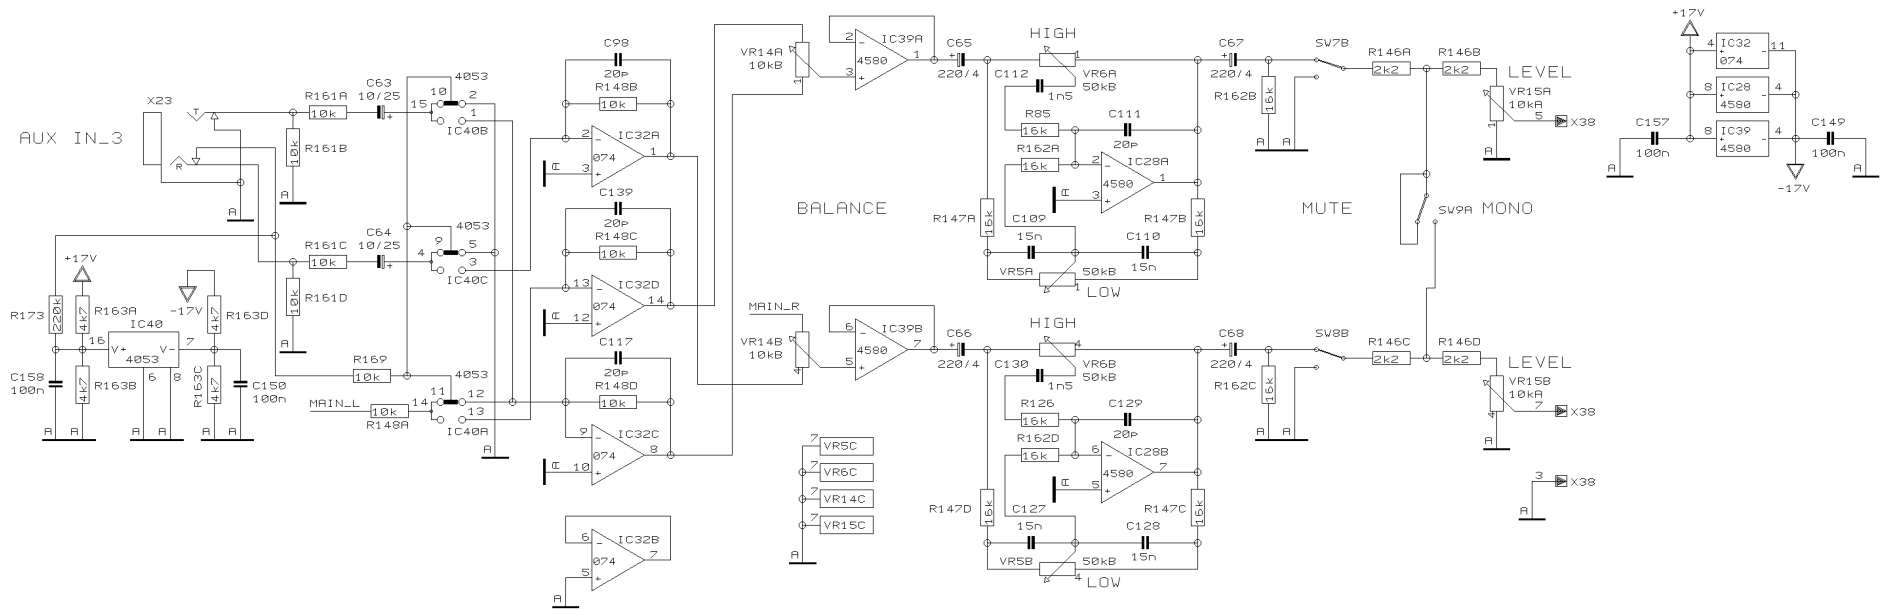

REVISIONS

C

DRAWN BK

CHECKED

DATE 28.01.3
10:25

BEHRINGER®

Specialized Studio Equipment

PROJECT
HA4700
POWERPLAY PRO-XL
CHANNEL INPUT 3/4

SHEET 3 OF 5 SHEETS TOTAL