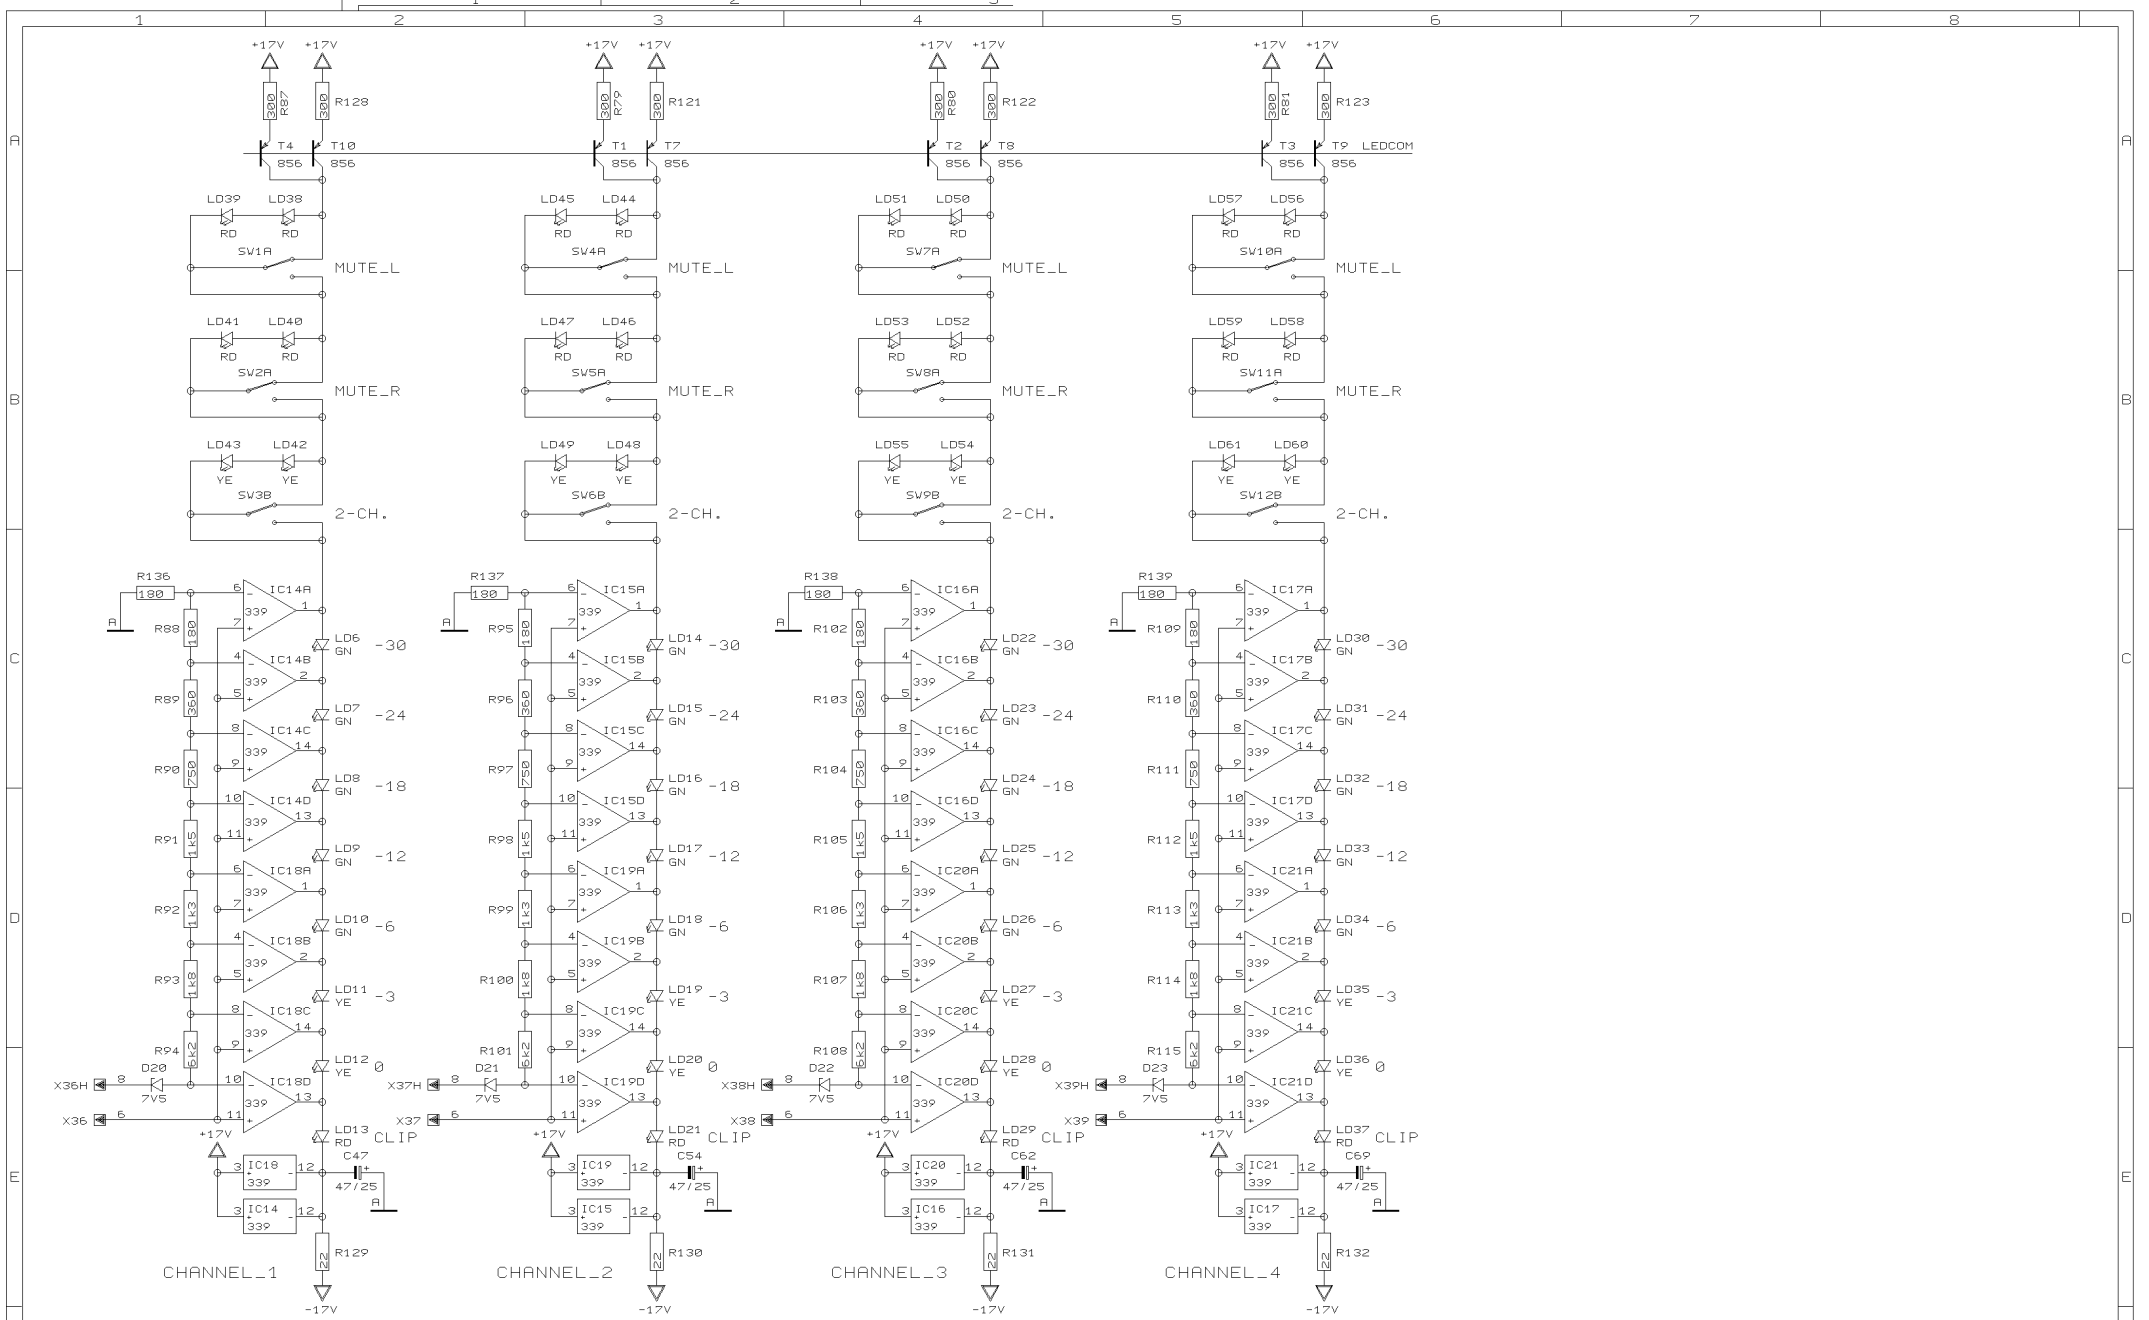

REVISIONS

C

DRAWN

BK

CHECKED

DATE 28.01.3

10:25

BEHRINGER®

Specialized Studio Equipment

PROJECT
HA4700
POWERPLAY PRO-XL
METER CH. 1-4

SHEET 5 OF 5 SHEETS TOTAL