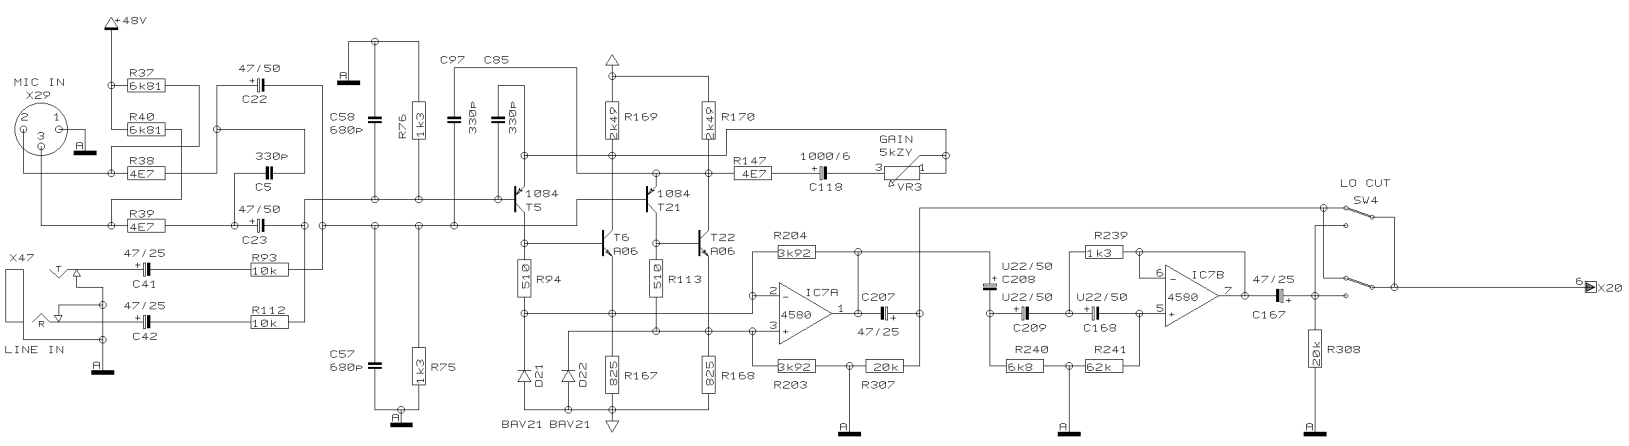

- 4 VR100
- 4 VR24
- 4 VR11
- 4 VR3
- 4 VR74
- 4 VR61
- 4 VR87
- 4 VR49
- 2 VR36

REVISIONS		J
DRAWN	CHECKED	DATE 30.01. 19:21

PROJECT
MX2004
EURORACK MX 2004
MONO CHANNEL 3
SHEET 3 OF 17 SHEETS TOTAL

REVISIONS		J
DRAWN	CHECKED	DATE 30.01. 1 9:21