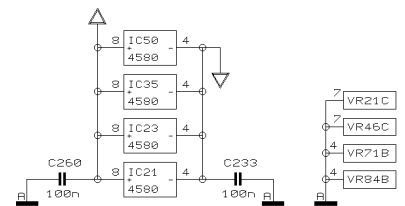

REVISIONS J		
DRAWN	CHECKED	DATE 30.01. 1 9:22

PROJECT
MX2004
EURORACK MX 2004
AUX SENDS & AUX RETURNS
SHEET 14 OF 17 SHEETS TOTAL

REVISIONS J

DRAWN	CHECKED	DATE 30.01. 1 9:22
-------	---------	-----------------------