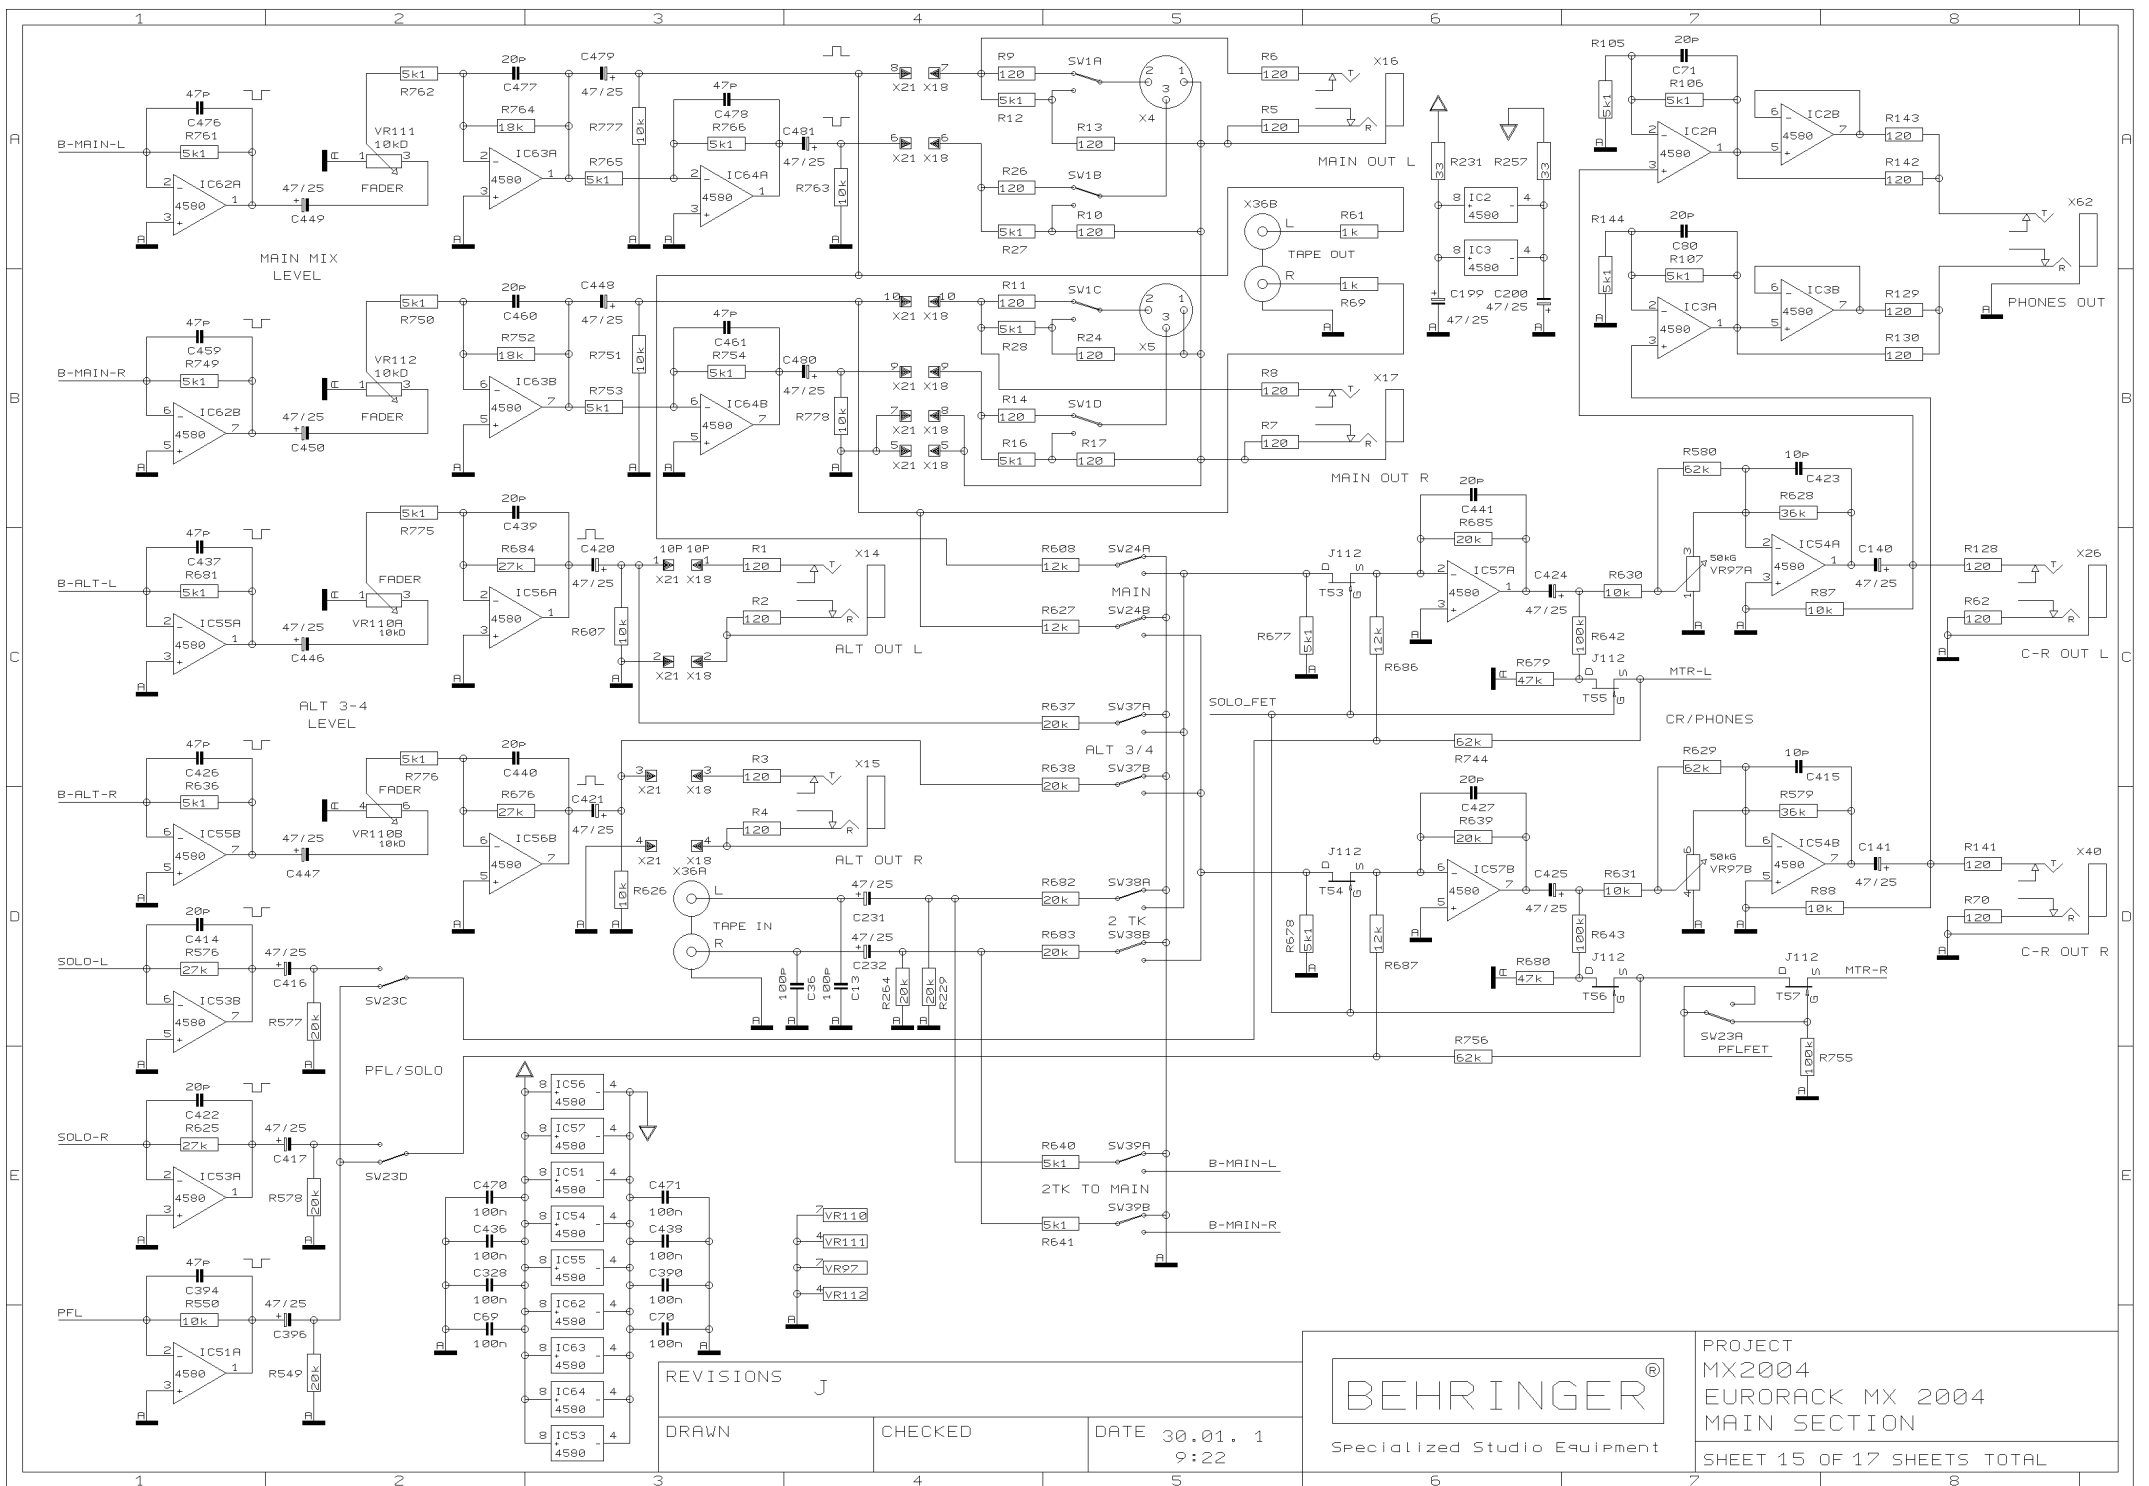

REVISIONS J		
DRAWN	CHECKED	DATE 30.01. 1 9:22

PROJECT
MX2004
EURORACK MX 2004
AUX SENDS & AUX RETURNS
SHEET 14 OF 17 SHEETS TOTAL

REVISIONS J

DRAWN	CHECKED	DATE 30.01. 1 9:22
-------	---------	-----------------------