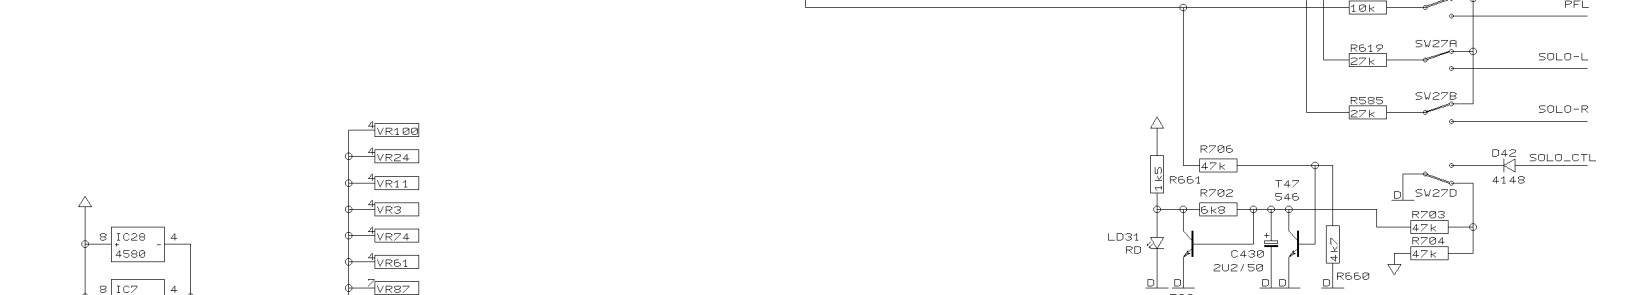

- 4 VR100
- 4 VR24
- 4 VR11
- 4 VR3
- 4 VR74
- 4 VR61
- 4 VR87
- 4 VR49
- 2 VR36

REVISIONS		J
DRAWN	CHECKED	DATE 30.01. 19:21

PROJECT
MX2004
EURORACK MX 2004
MONO CHANNEL 3
SHEET 3 OF 17 SHEETS TOTAL

REVISIONS		J
DRAWN	CHECKED	DATE 30.01. 1 9:21