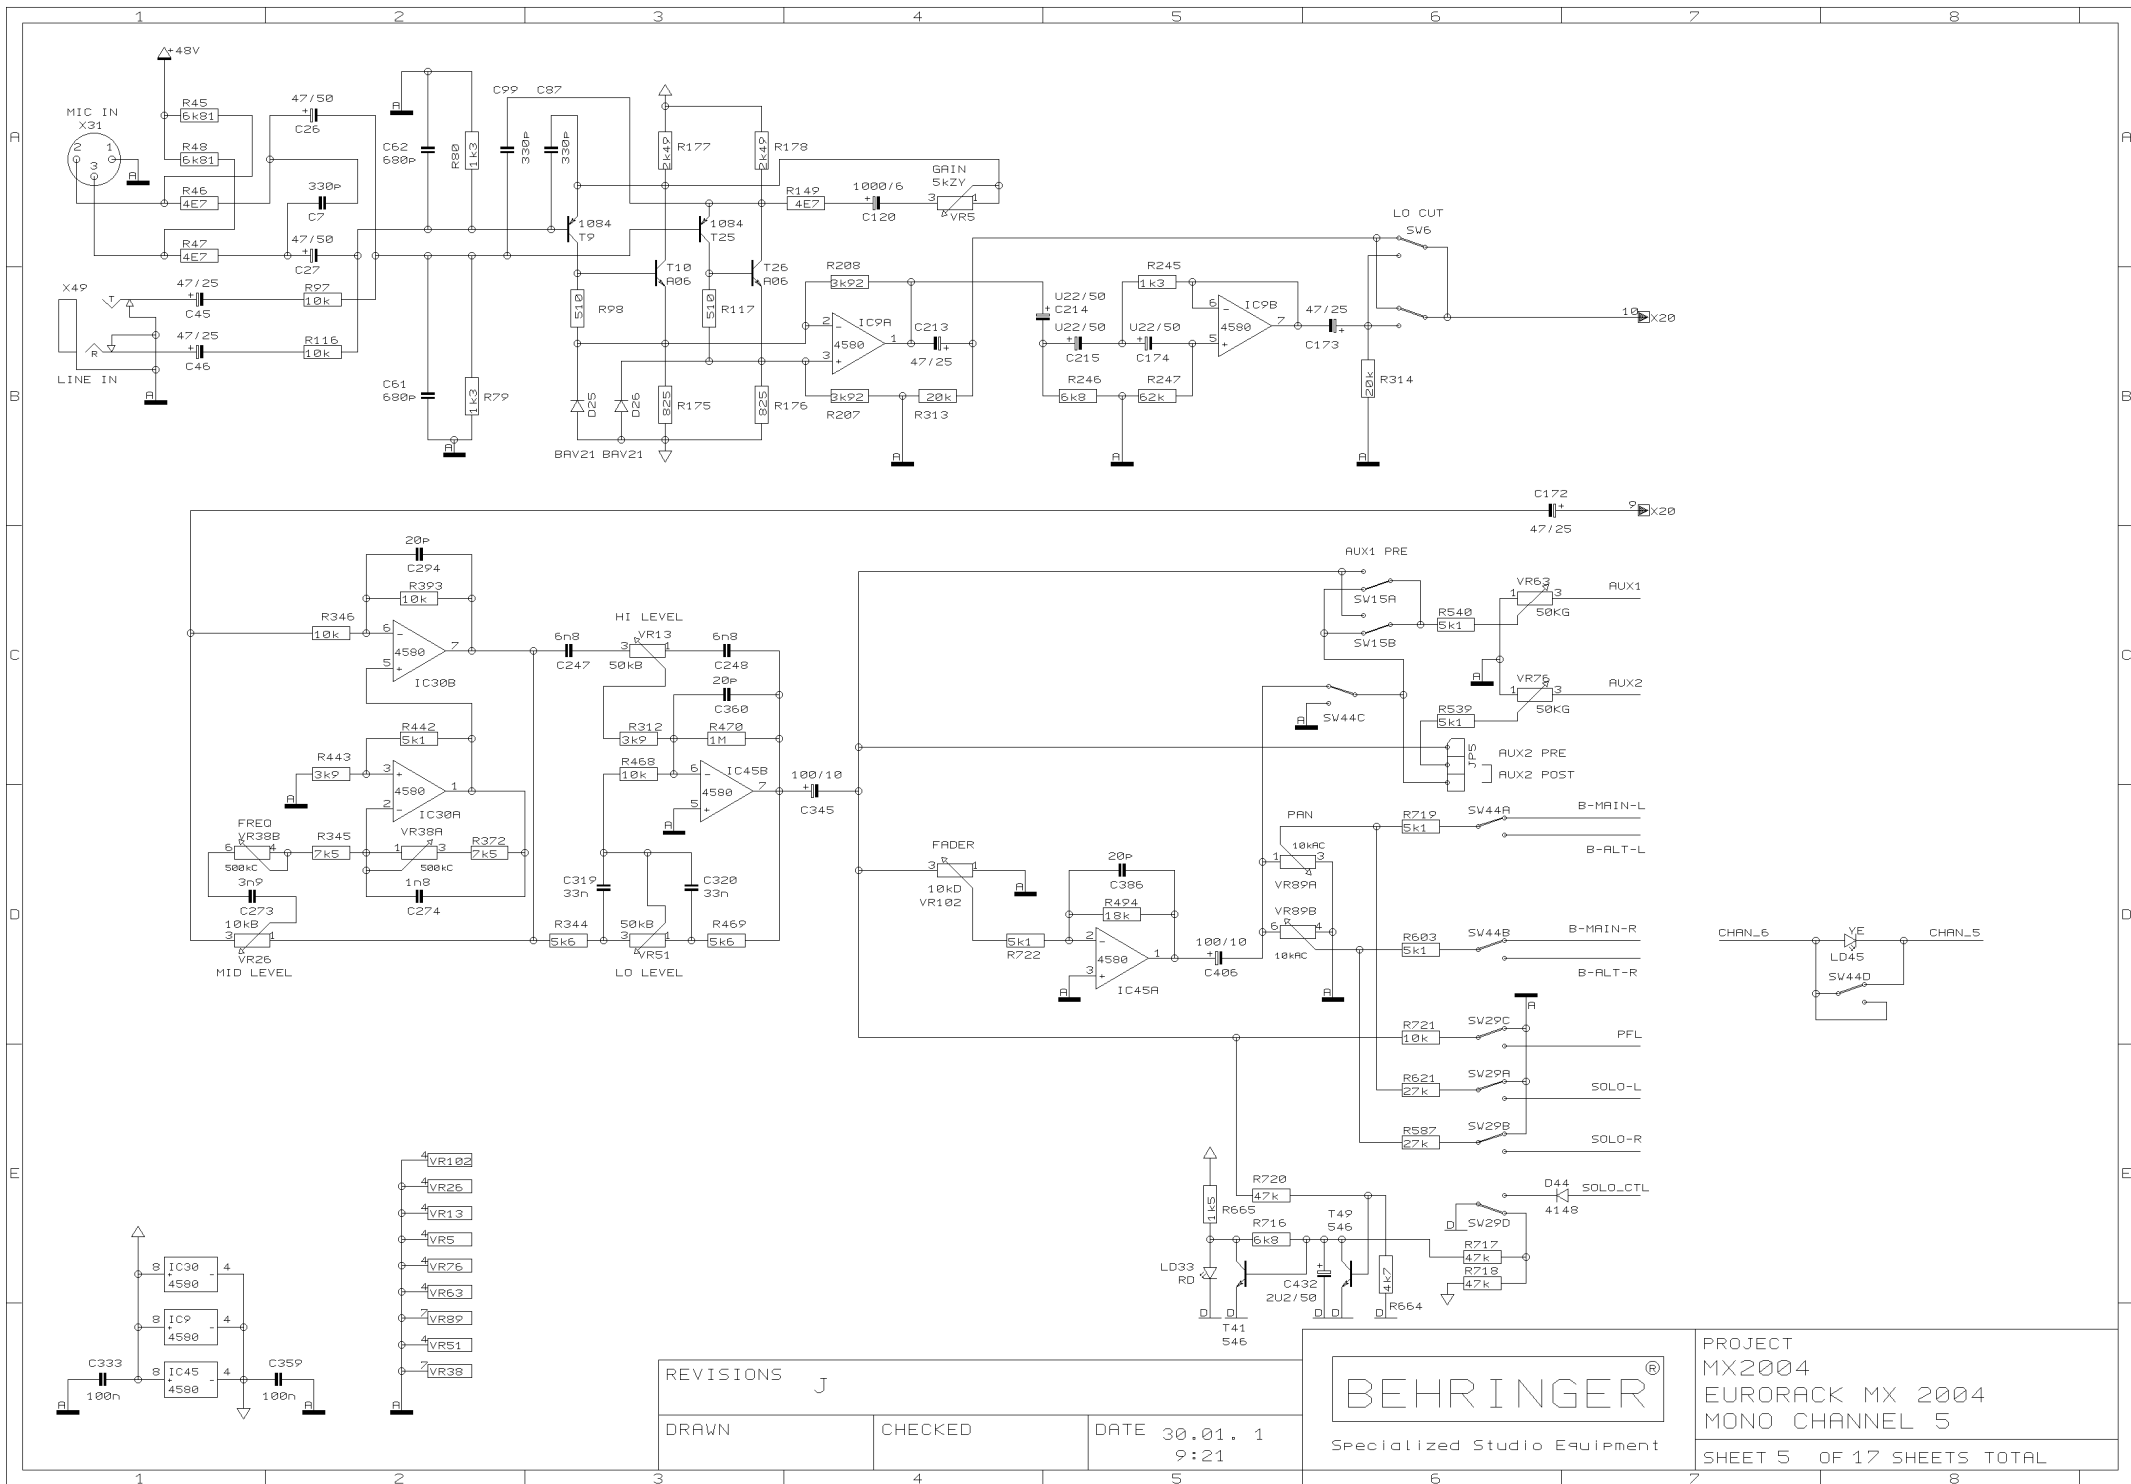

REVISIONS		J
DRAWN	CHECKED	DATE 30.01. 1 9:21

PROJECT
MX2004
EURORACK MX 2004
MONO CHANNEL 5
SHEET 5 OF 17 SHEETS TOTAL