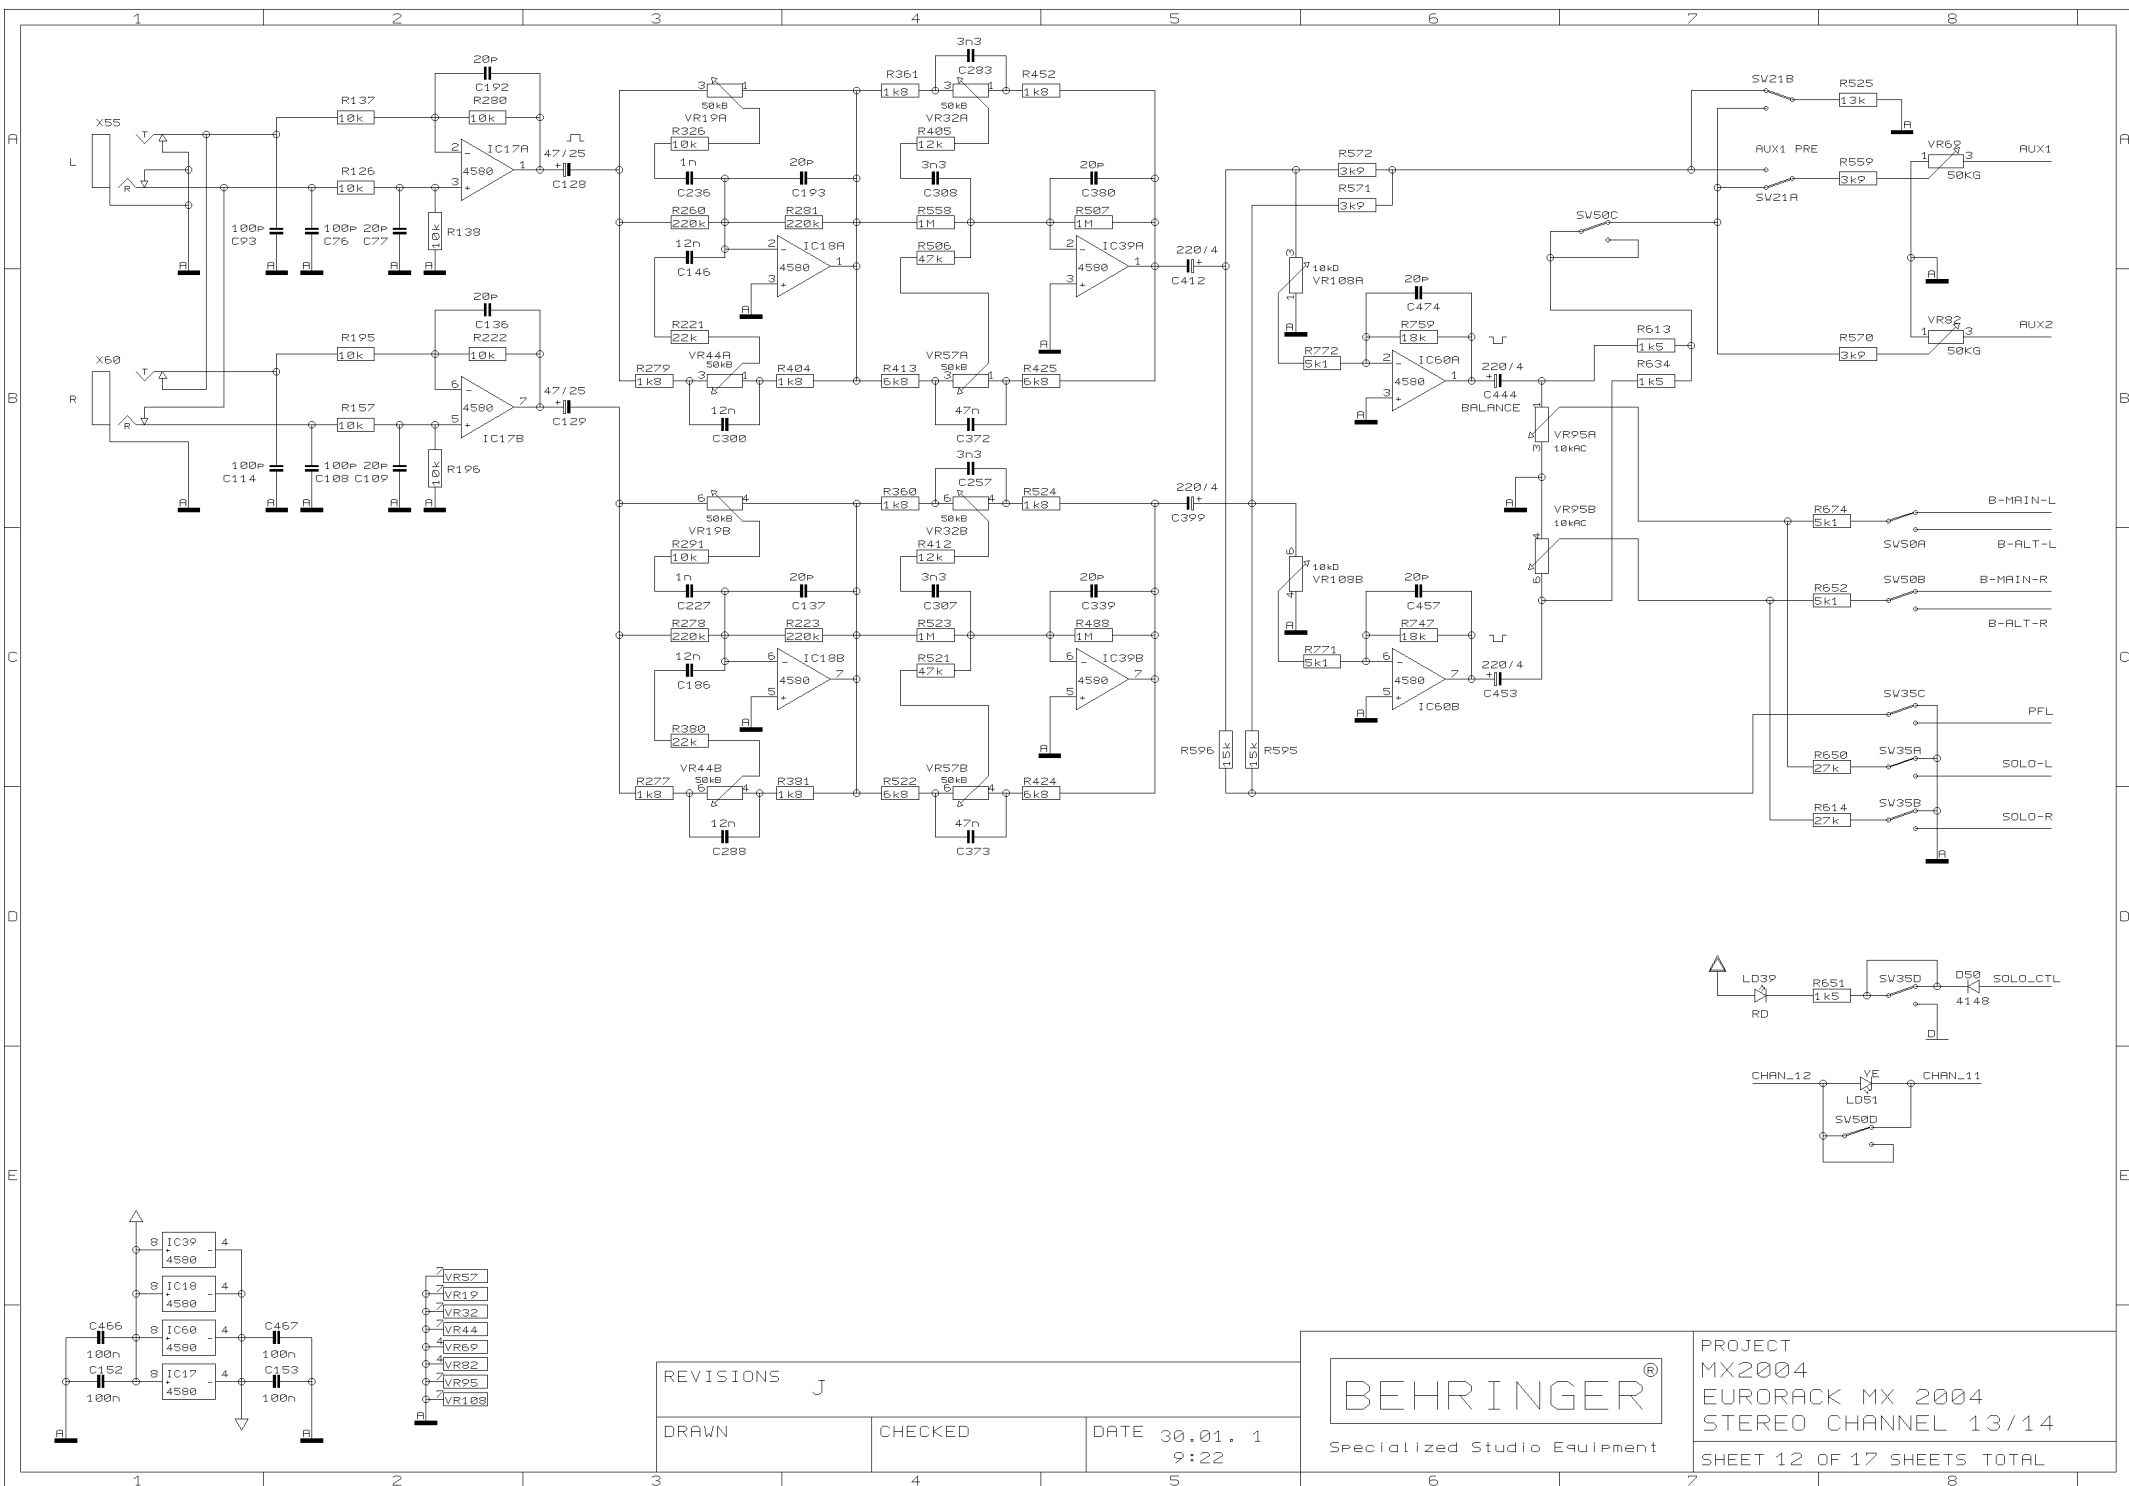

REVISIONS J

DRAWN

CHECKED

DATE 30.01. 1
9:22

PROJECT
MX2004
EURORACK MX 2004
STEREO CHANNEL 11/12
SHEET 11 OF 17 SHEETS TOTAL

REVISIONS

J

DRAWN