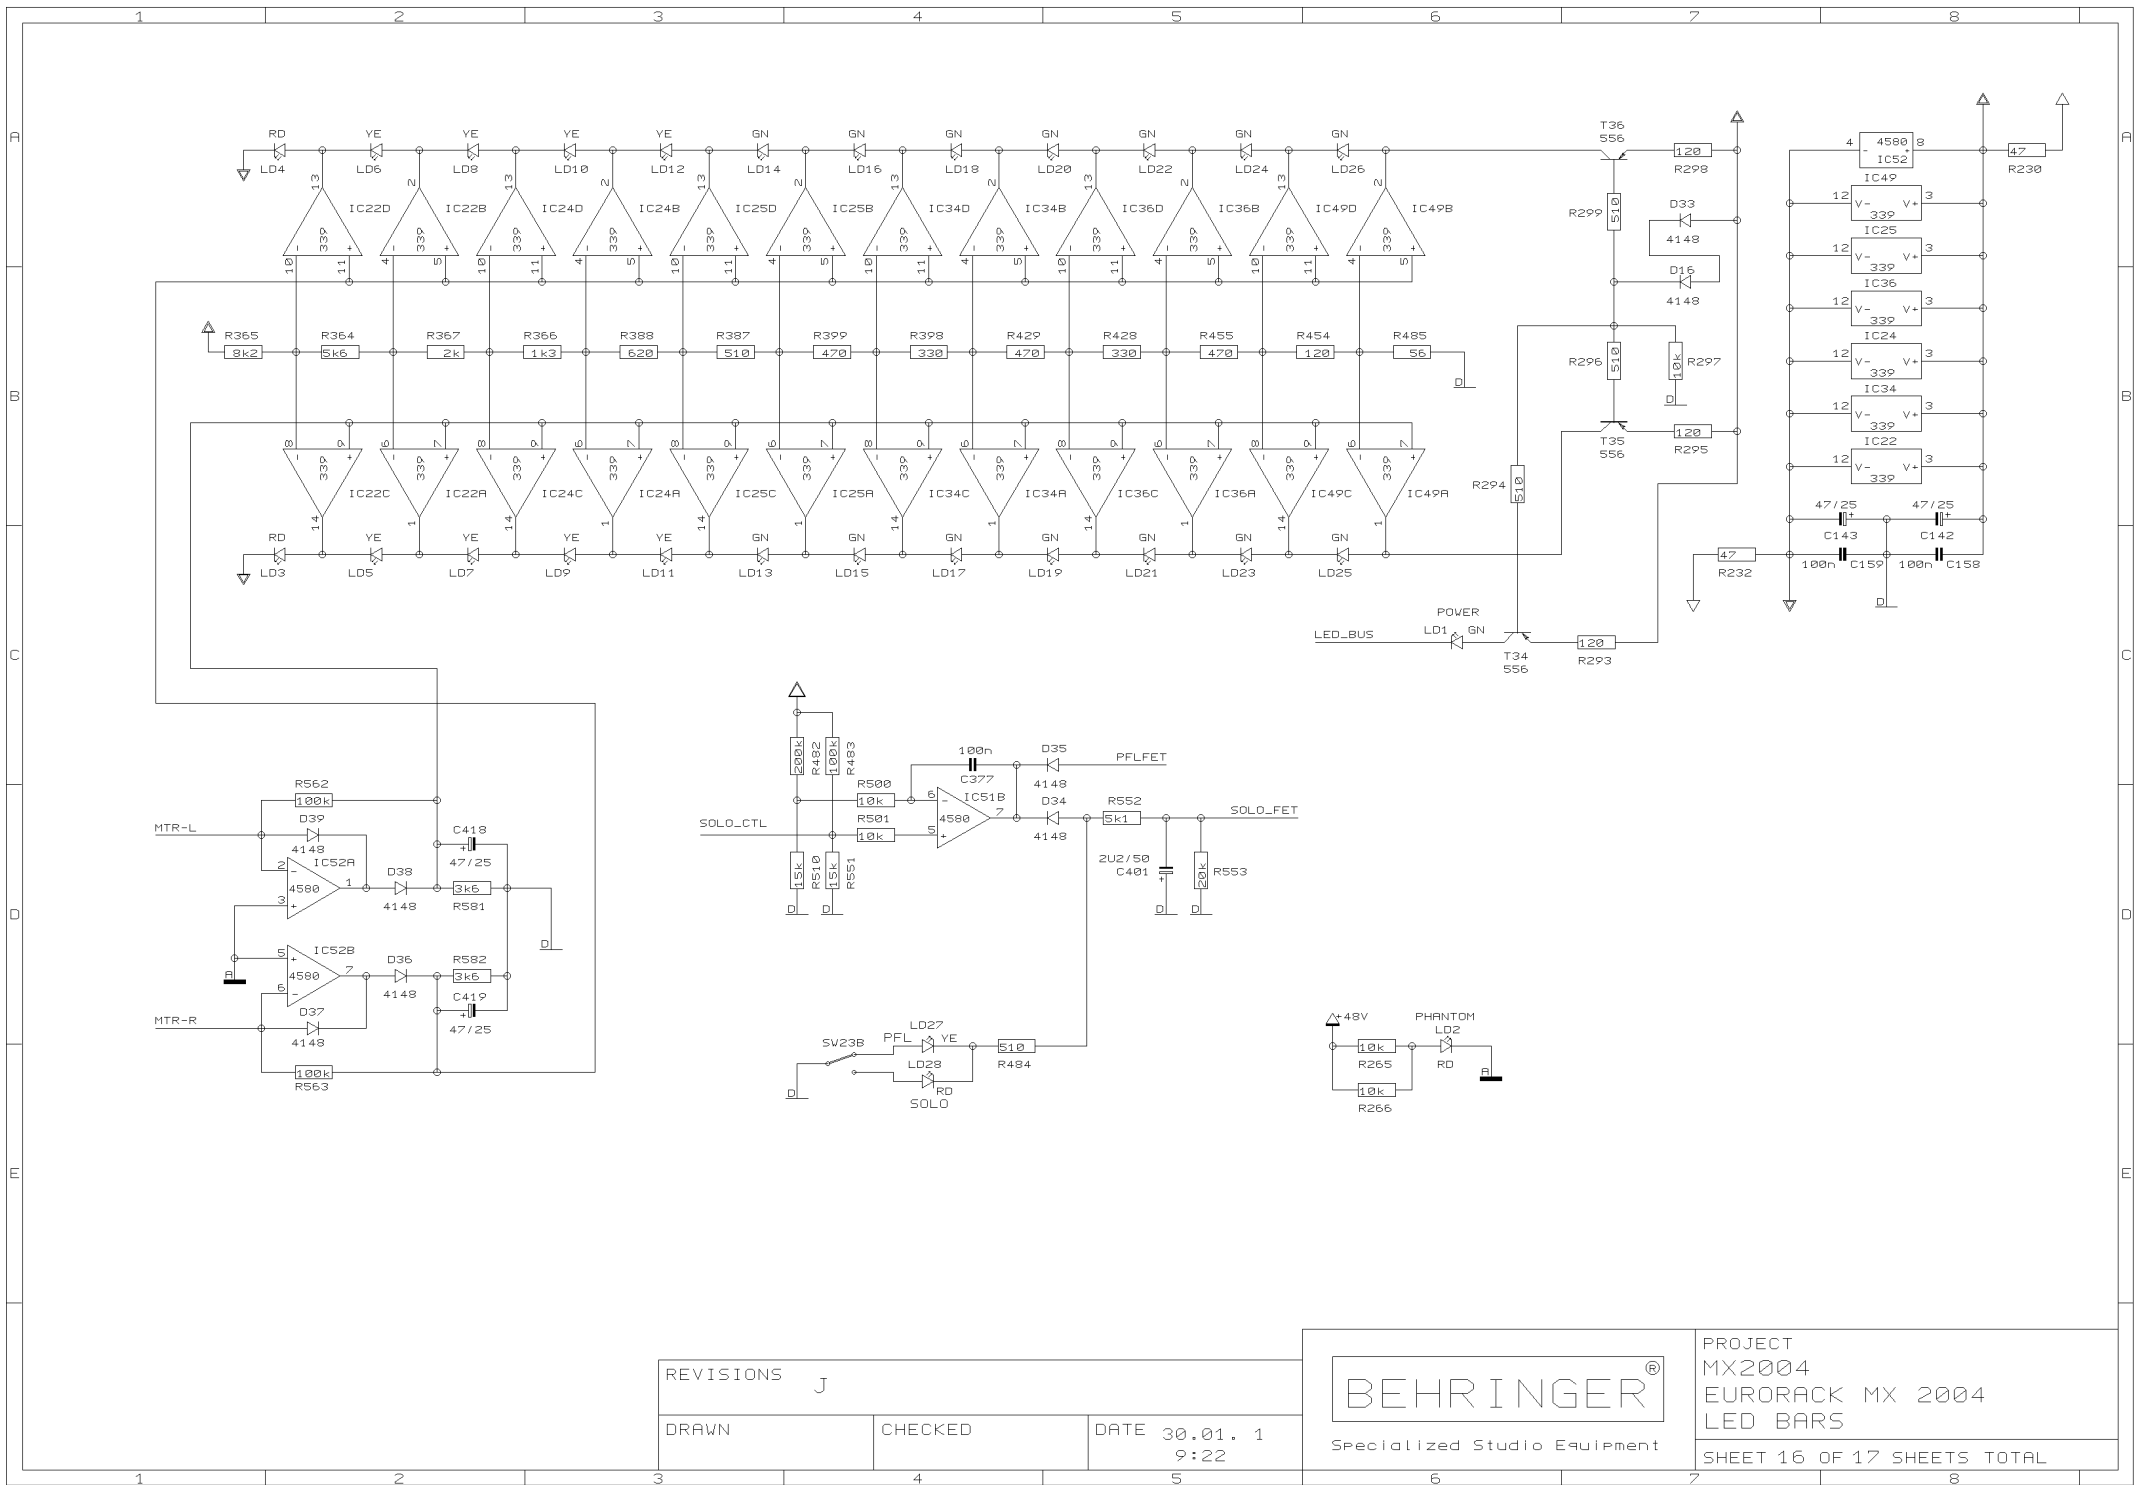

REVISIONS

J

DRAWN

CHECKED

DATE 30.01. 1
9:22

BEHRINGER®

Specialized Studio Equipment

PROJECT
MX2004
EURORACK MX 2004
LED BARS
SHEET 16 OF 17 SHEETS TOTAL