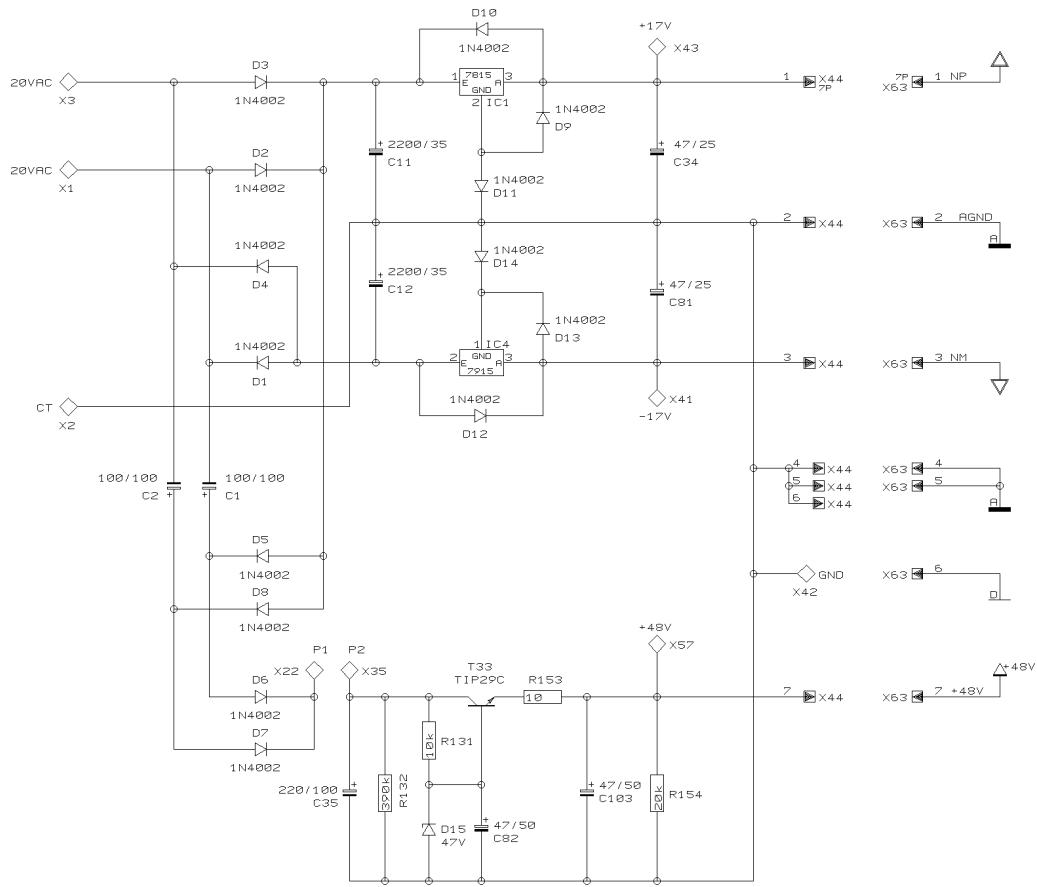

REVISIONS J

DRAWN

CHECKED

DATE 30.01. 1
9:22

BEHRINGER®

Specialized Studio Equipment

PROJECT
MX2004
EURORACK MX 2004
POWER SUPPLY

SHEET 17 OF 17 SHEETS TOTAL