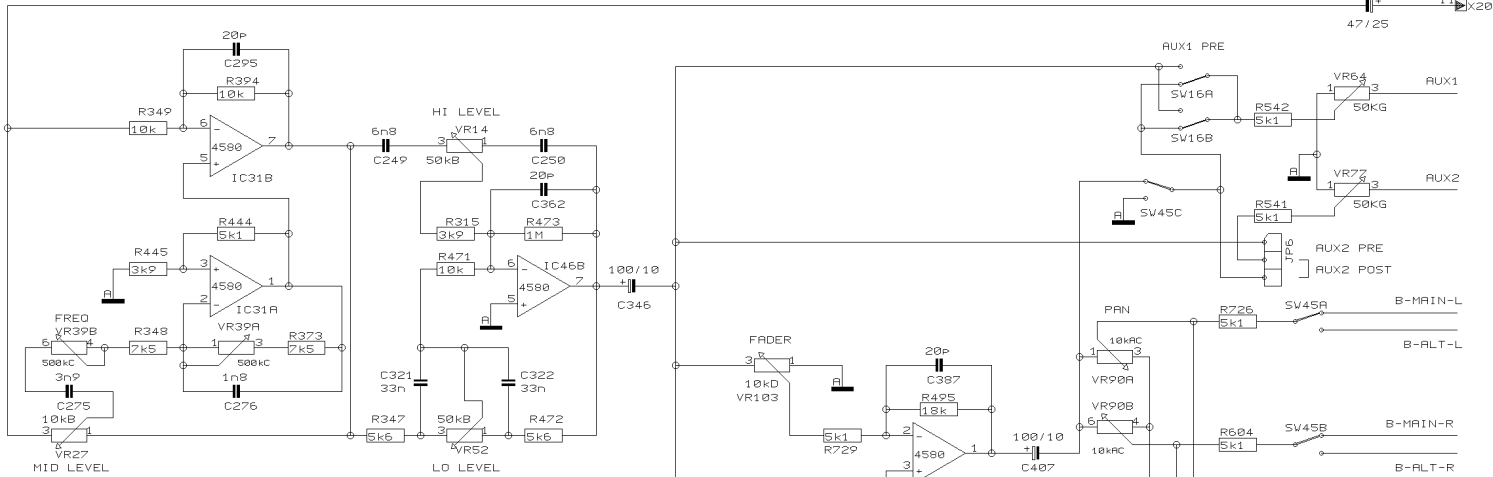

REVISIONS J

DRAWN

CHECKED

DATE 30.01. 1
9:21

PROJECT
MX2004
EURORACK MX 2004
MONO CHANNEL 6
SHEET 6 OF 17 SHEETS TOTAL