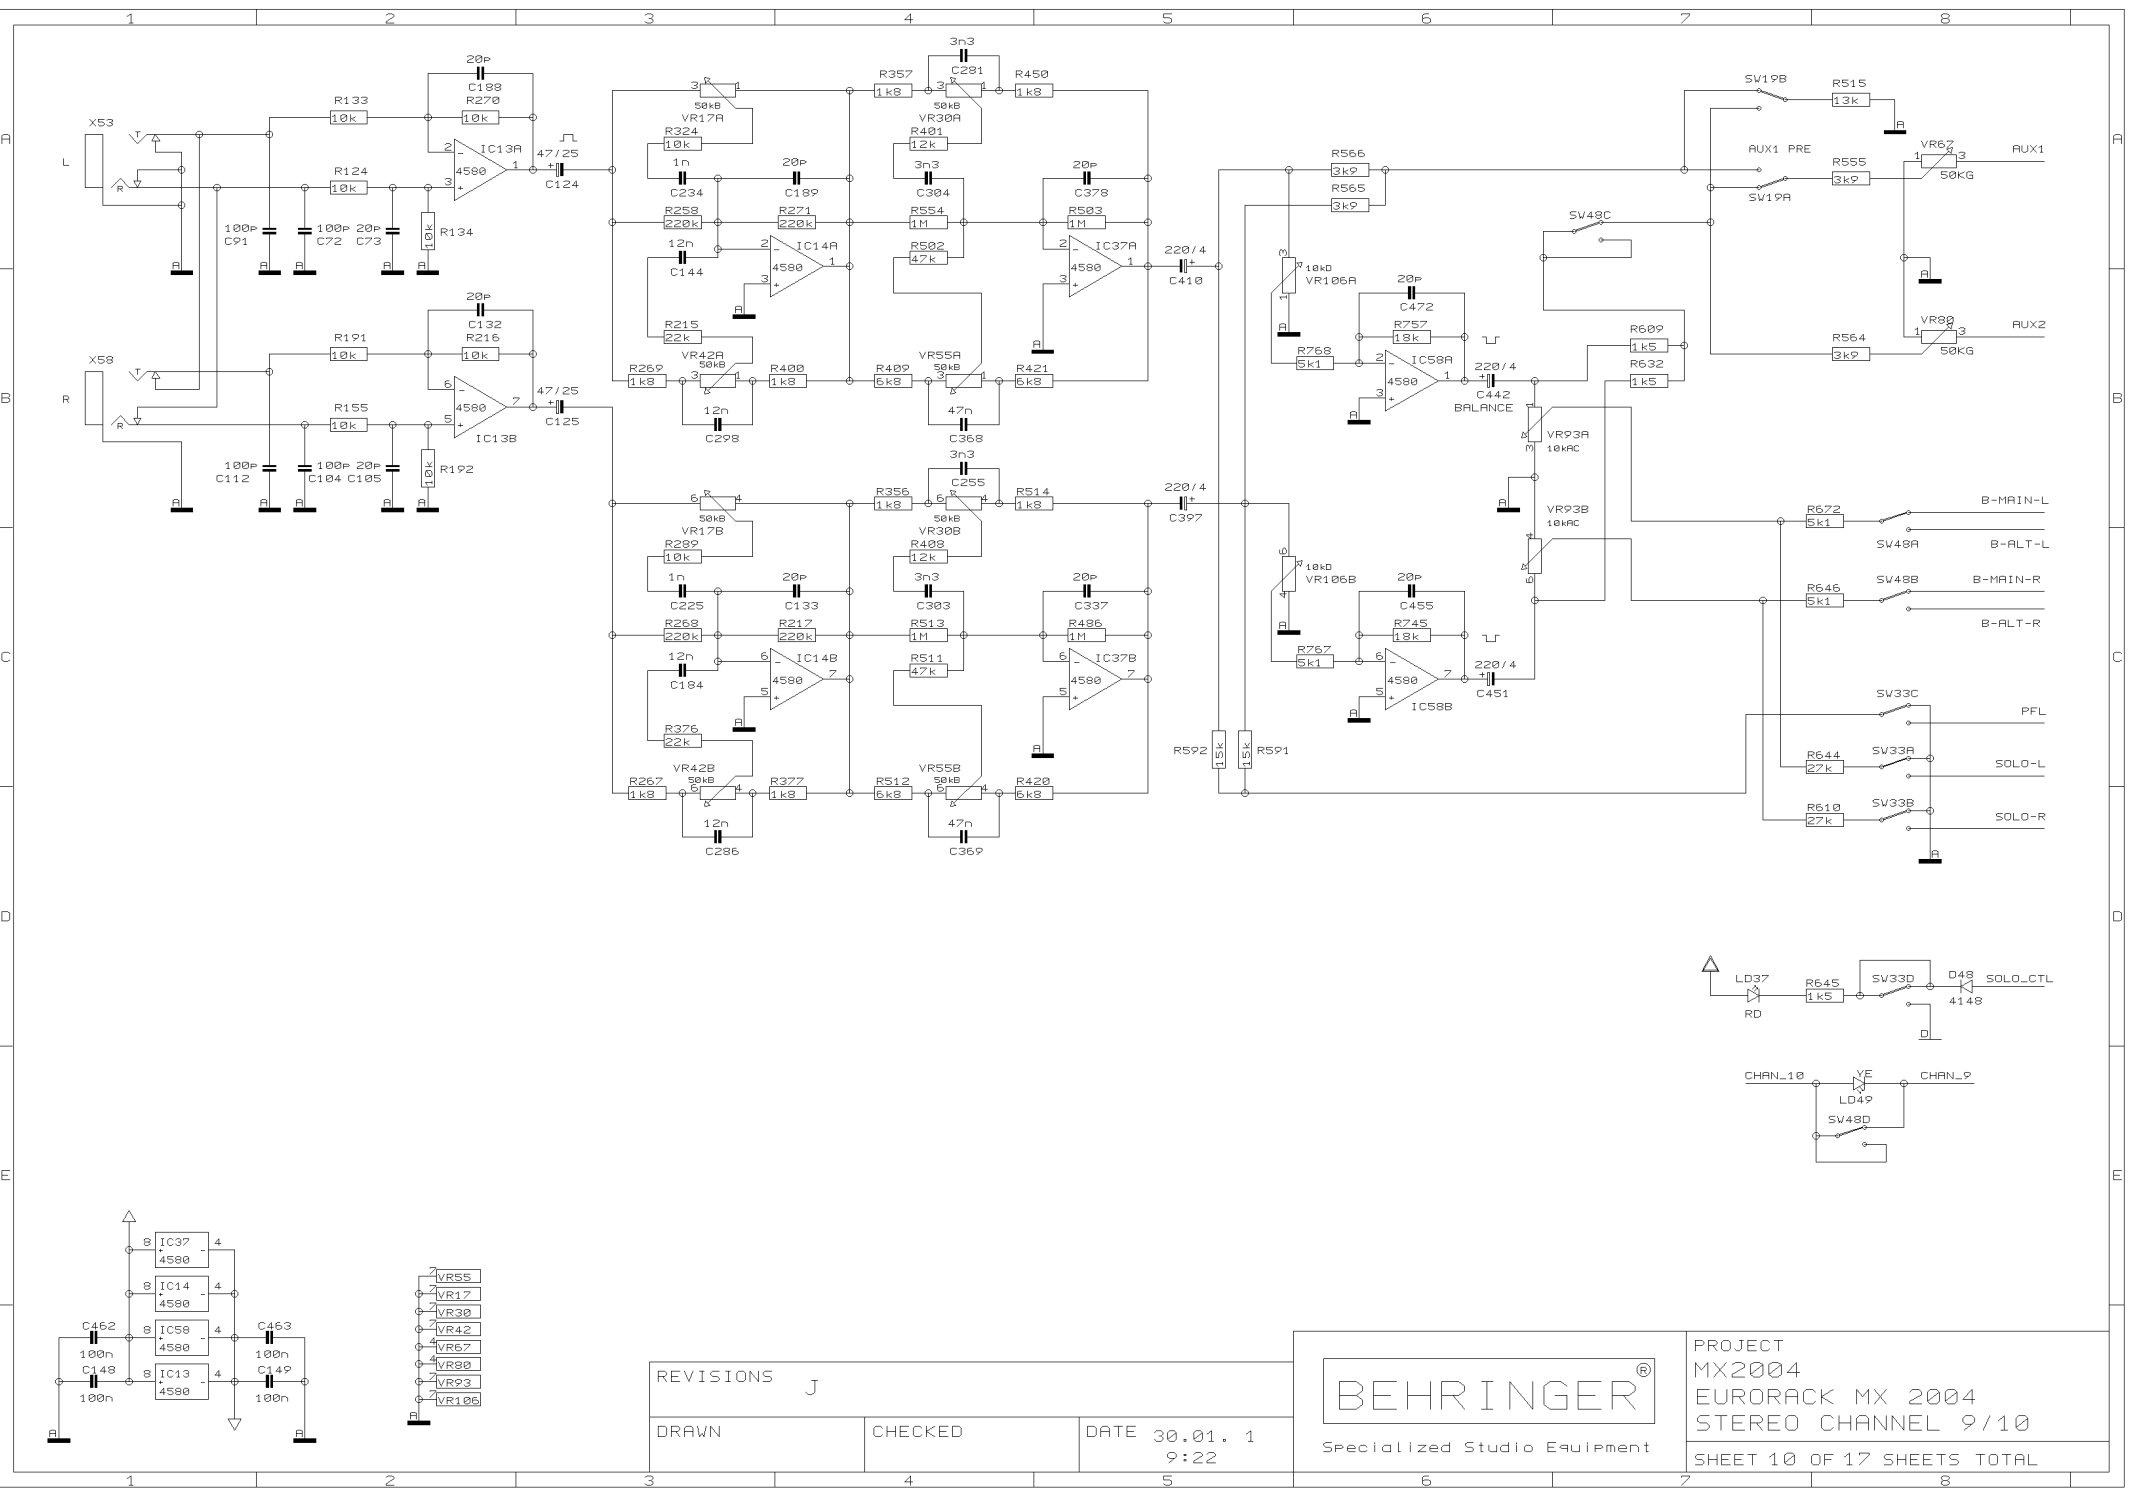

REVISIONS J		
DRAWN	CHECKED	DATE 30.01. 1 9:22

PROJECT
MX2004
EURORACK MX 2004
STEREO CHANNEL 9/10
SHEET 10 OF 17 SHEETS TOTAL