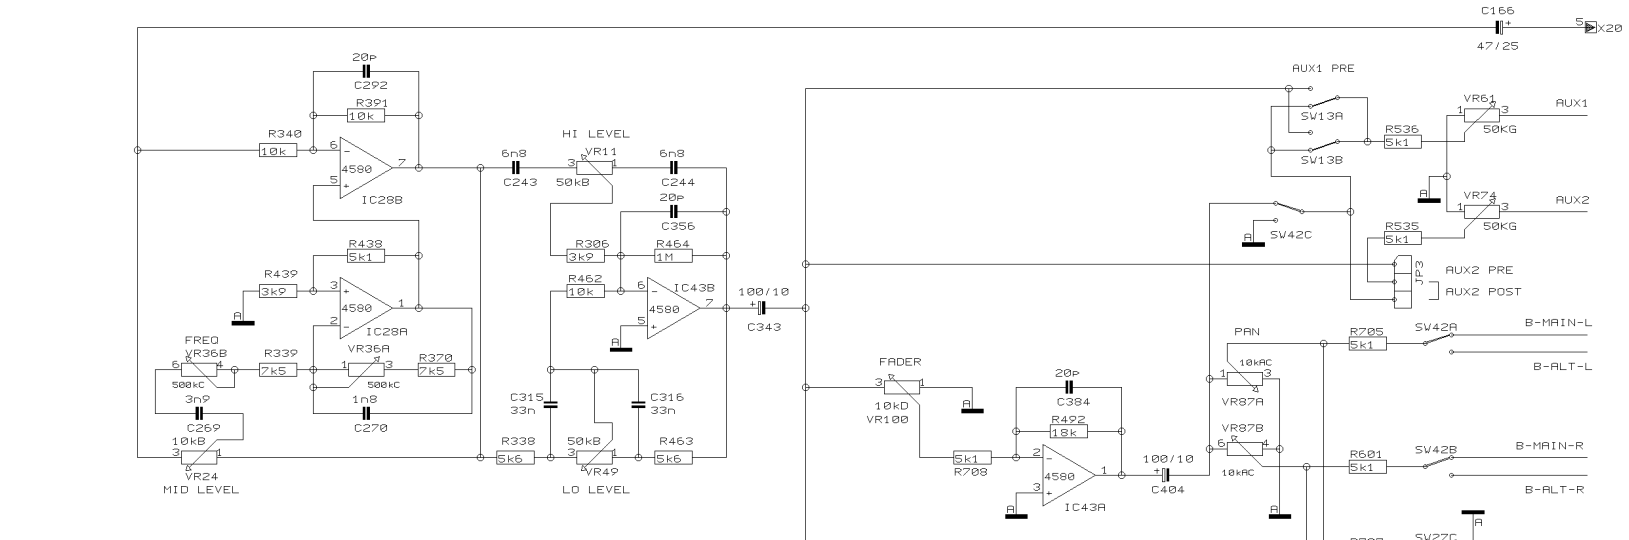

- 4 VR100
- 4 VR24
- 4 VR11
- 4 VR3
- 4 VR74
- 4 VR61
- 4 VR87
- 4 VR49
- 2 VR36

REVISIONS		J
DRAWN	CHECKED	DATE 30.01. 19:21

PROJECT
MX2004
EURORACK MX 2004
MONO CHANNEL 3
SHEET 3 OF 17 SHEETS TOTAL

REVISIONS		J
DRAWN	CHECKED	DATE 30.01. 1 9:21