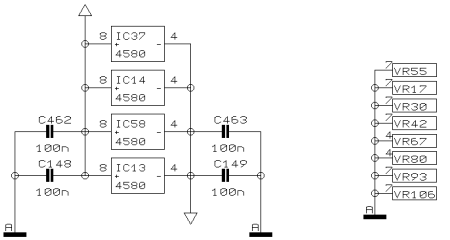

REVISIONS J		
DRAWN	CHECKED	DATE 30.01. 1 9:22

PROJECT
MX2004
EURORACK MX 2004
STEREO CHANNEL 9/10
SHEET 10 OF 17 SHEETS TOTAL