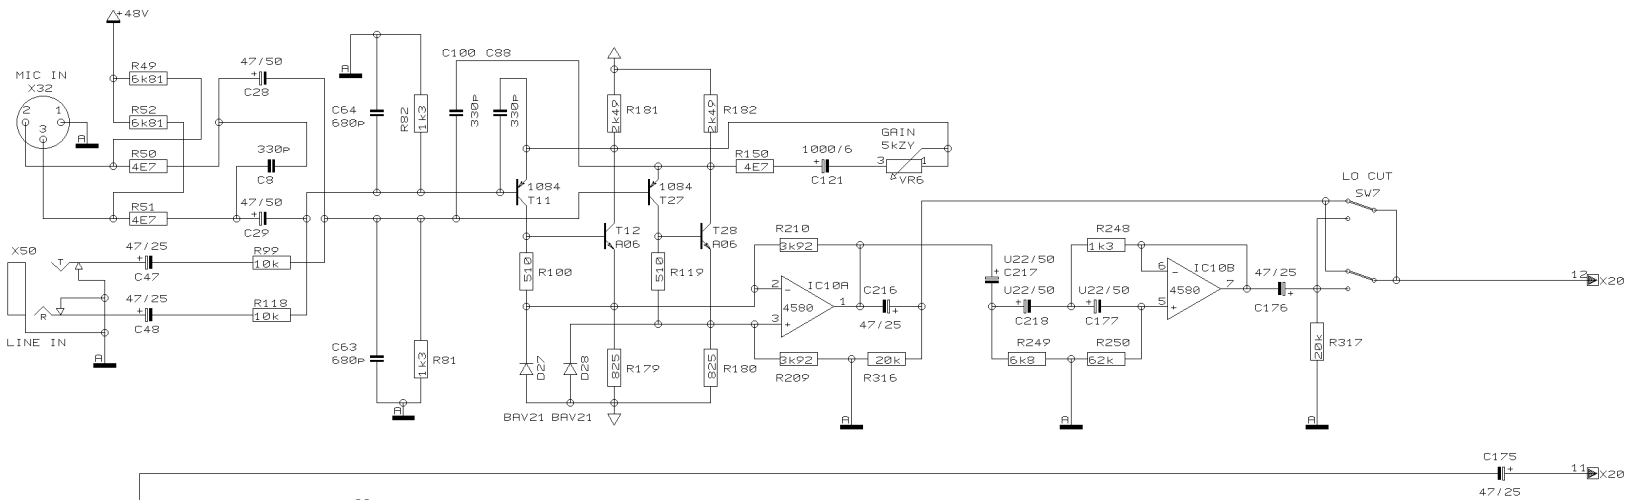

REVISIONS J

DRAWN

CHECKED

DATE 30.01. 1
9:21

PROJECT
MX2004
EURORACK MX 2004
MONO CHANNEL 6
SHEET 6 OF 17 SHEETS TOTAL