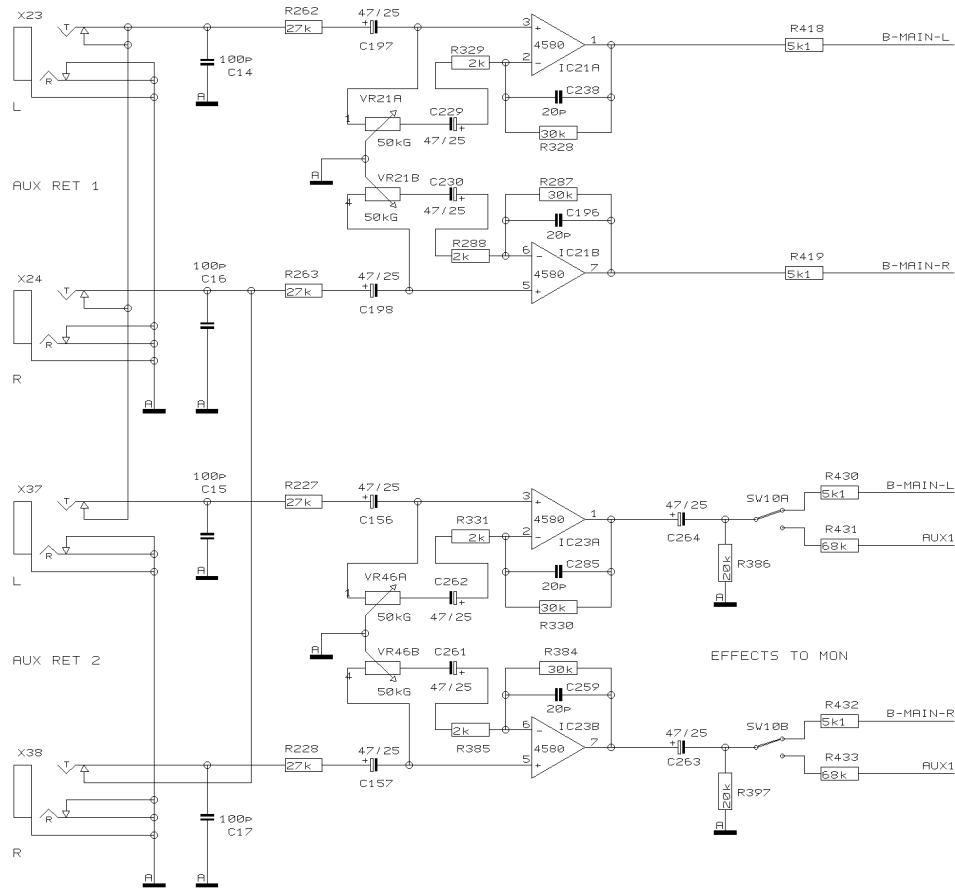

REVISIONS J		
DRAWN	CHECKED	DATE 30.01. 1 9:22

PROJECT
MX2004
EURORACK MX 2004
AUX SENDS & AUX RETURNS
SHEET 14 OF 17 SHEETS TOTAL

REVISIONS J

DRAWN	CHECKED	DATE 30.01. 1 9:22
-------	---------	-----------------------