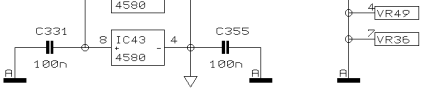

- 4 VR100
- 4 VR24
- 4 VR11
- 4 VR3
- 4 VR74
- 4 VR61
- 4 VR87
- 4 VR49
- 2 VR36

REVISIONS		J
DRAWN	CHECKED	DATE 30.01. 19:21

PROJECT
MX2004
EURORACK MX 2004
MONO CHANNEL 3
SHEET 3 OF 17 SHEETS TOTAL

REVISIONS		J
DRAWN	CHECKED	DATE 30.01. 1 9:21