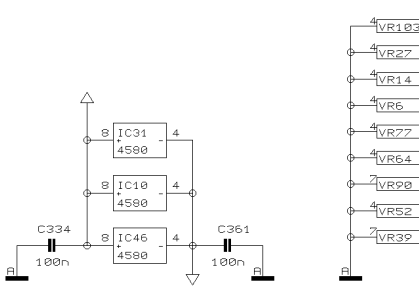

REVISIONS J

DRAWN

CHECKED

DATE 30.01. 1
9:21

PROJECT
MX2004
EURORACK MX 2004
MONO CHANNEL 6
SHEET 6 OF 17 SHEETS TOTAL