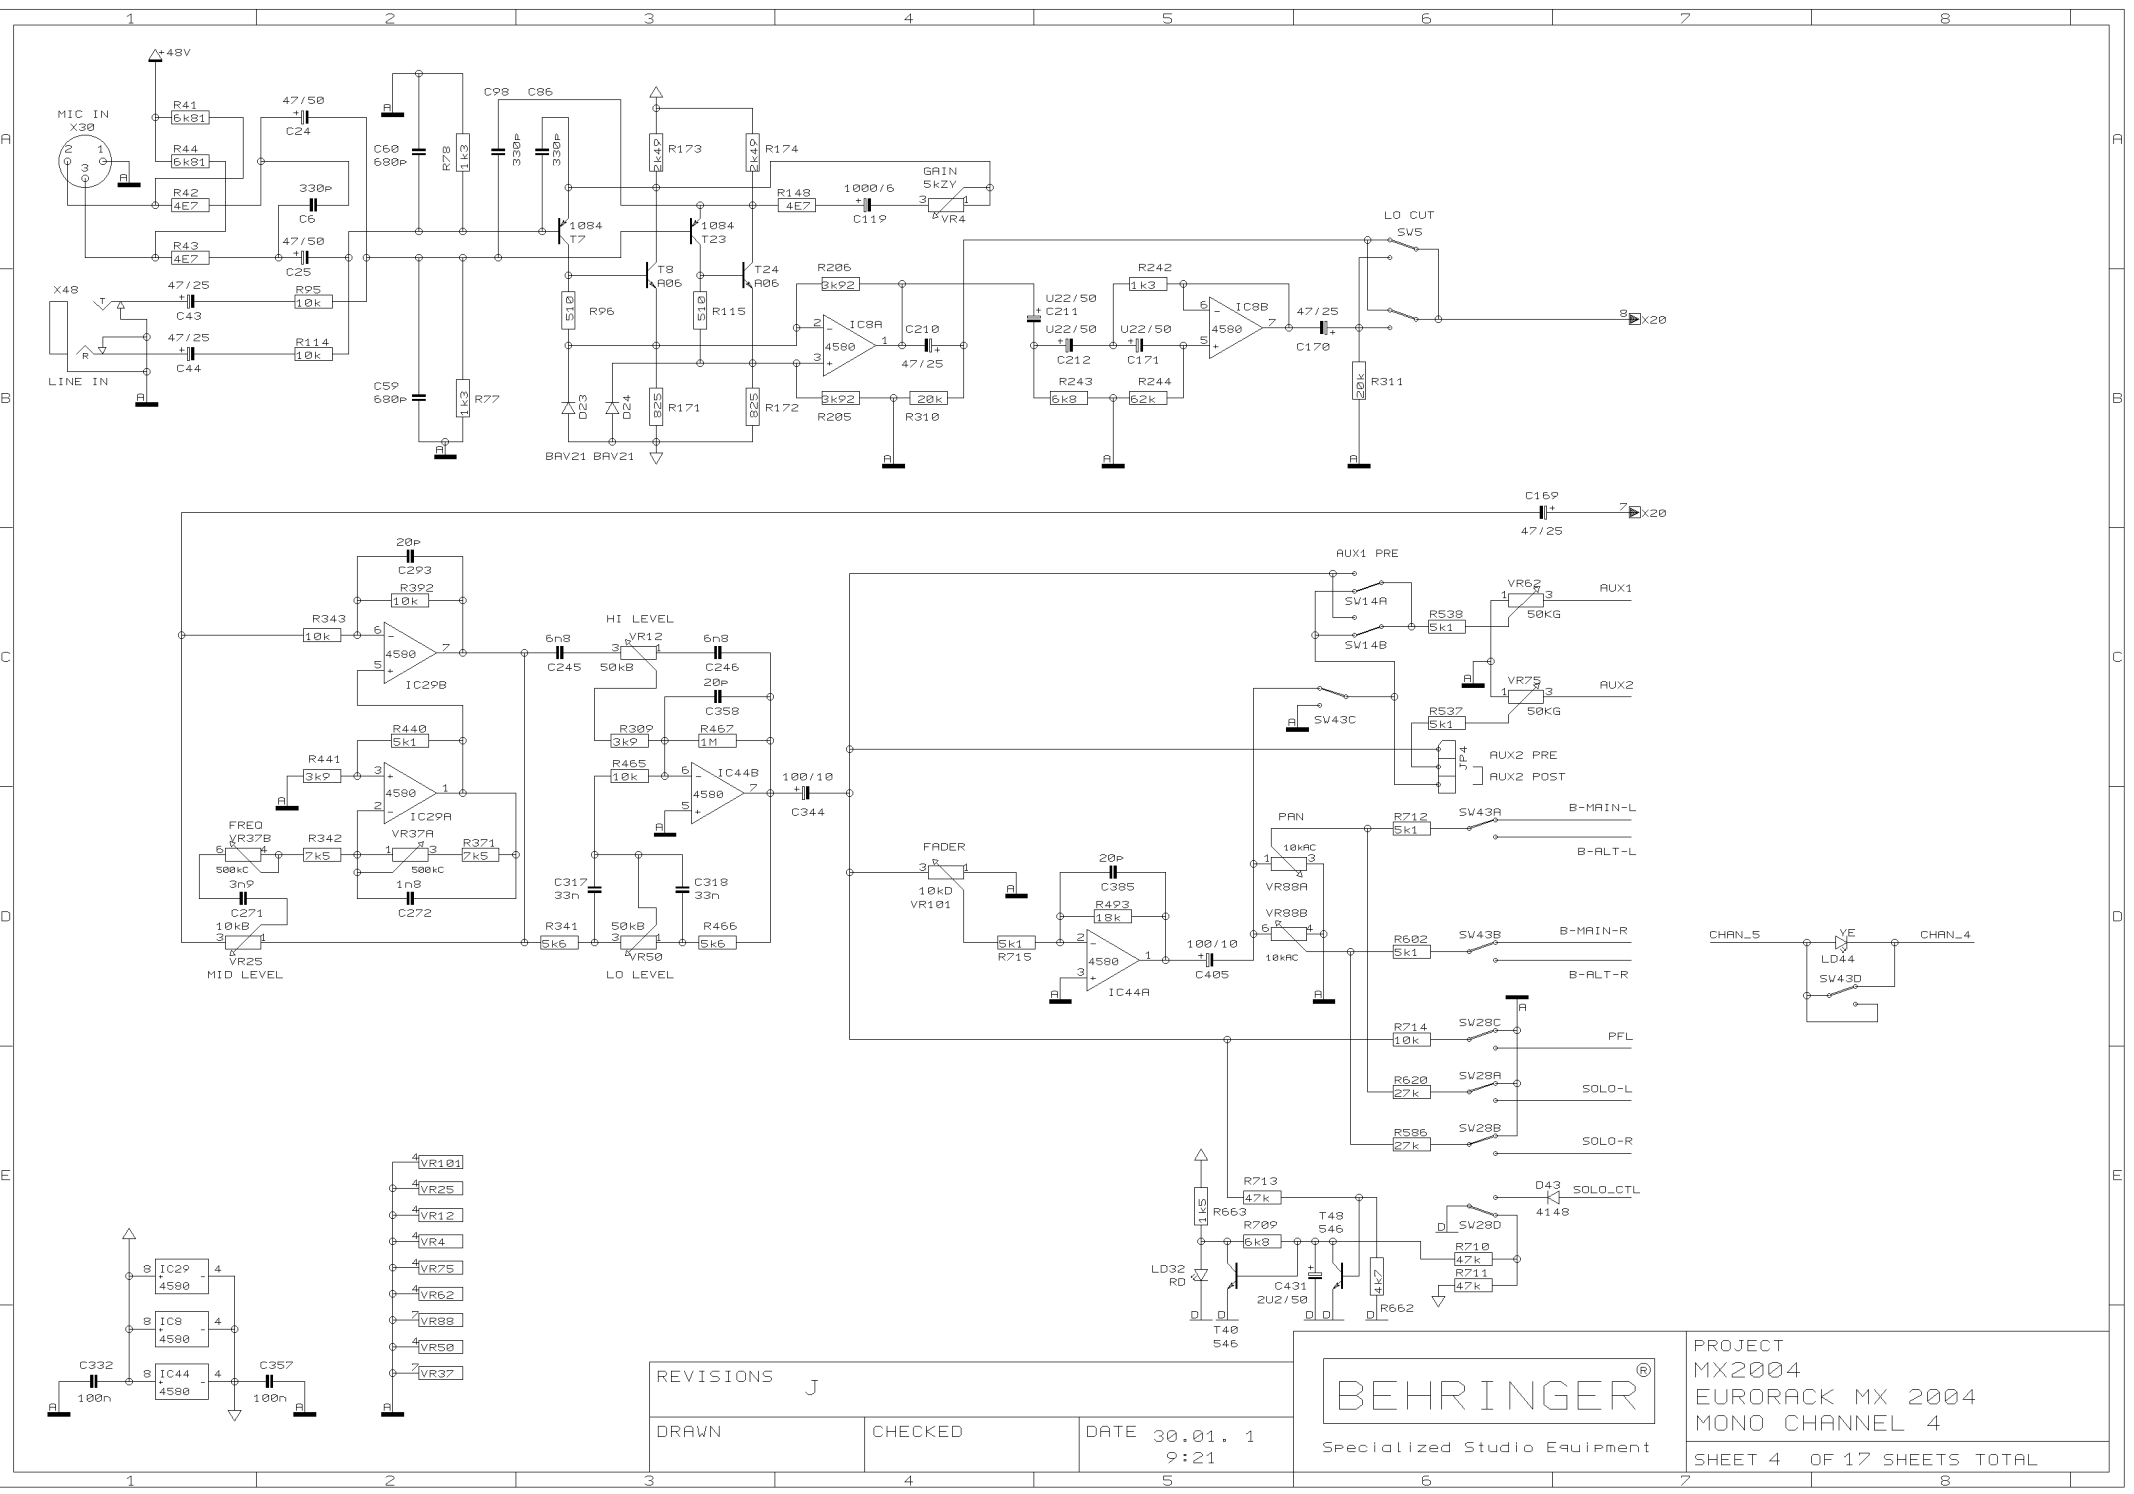

- 4 VR100
- 4 VR24
- 4 VR11
- 4 VR3
- 4 VR74
- 4 VR61
- 4 VR87
- 4 VR49
- 2 VR36

REVISIONS		J
DRAWN	CHECKED	DATE 30.01. 19:21

PROJECT
MX2004
EURORACK MX 2004
MONO CHANNEL 3
SHEET 3 OF 17 SHEETS TOTAL

REVISIONS		J
DRAWN	CHECKED	DATE 30.01. 1 9:21

DRAWN

CHECKED

DATE 30.01. 1
9:21

PROJECT
MX2004
EURORACK MX 2004
MONO CHANNEL 6
SHEET 6 OF 17 SHEETS TOTAL

REVISIONS J

DRAWN

CHECKED

DATE 30.01. 1
9:21