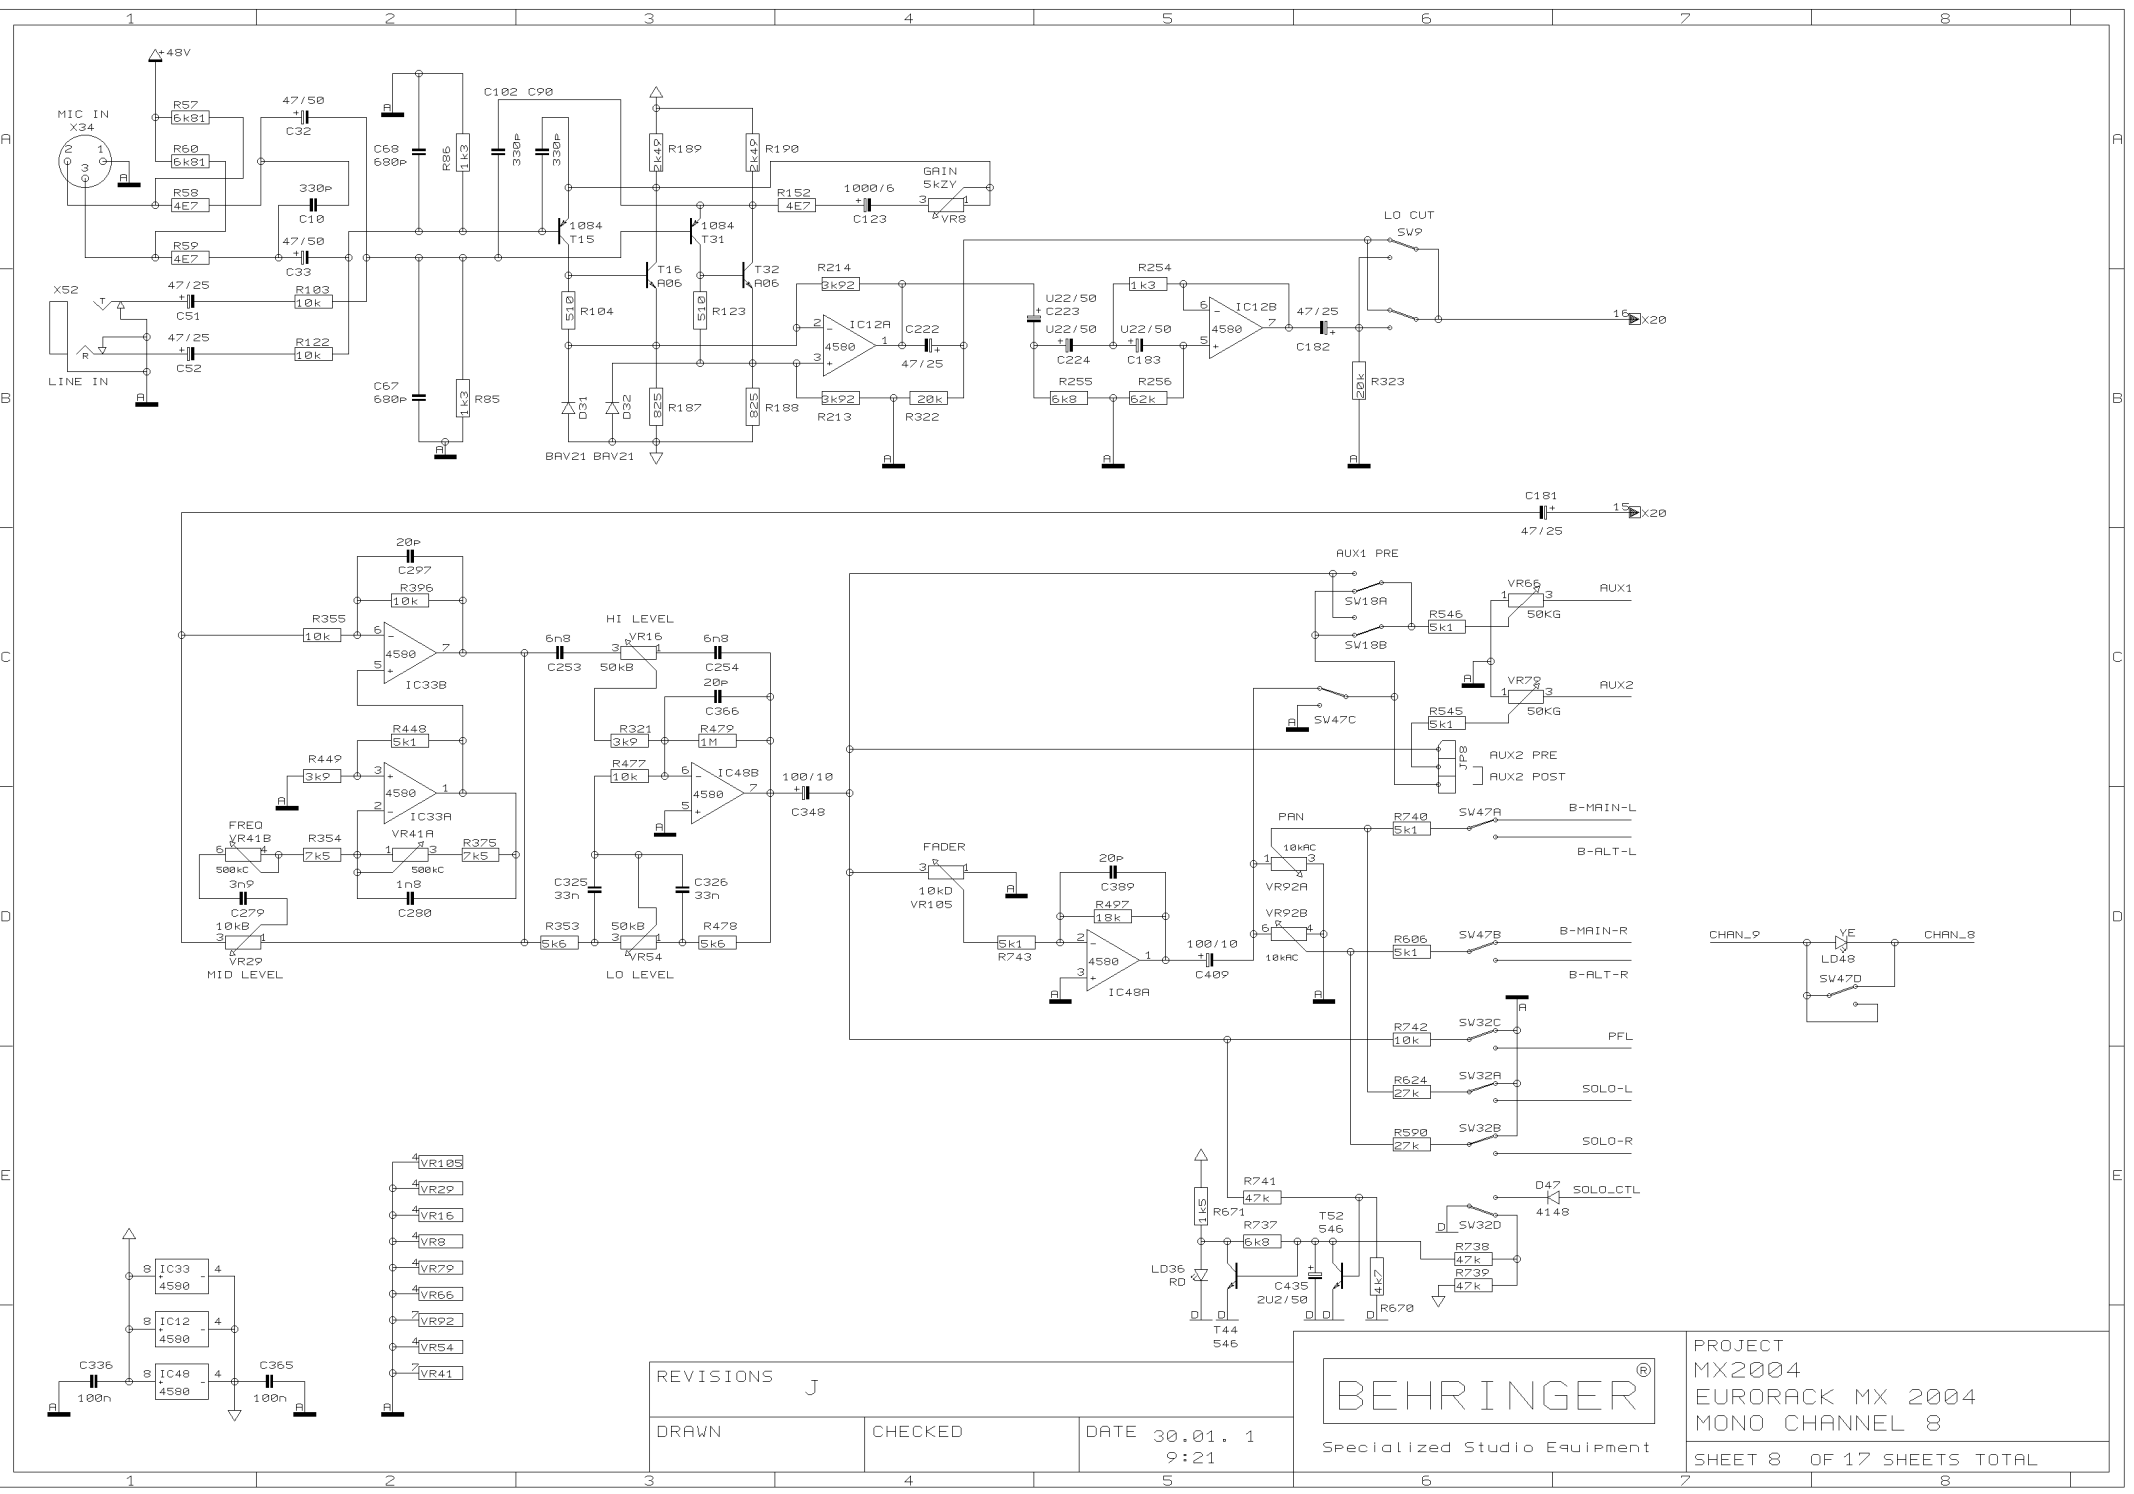

REVISIONS		J
DRAWN	CHECKED	DATE 30.01. 19:21

PROJECT
MX2004
EURORACK MX 2004
MONO CHANNEL 8
SHEET 8 OF 17 SHEETS TOTAL