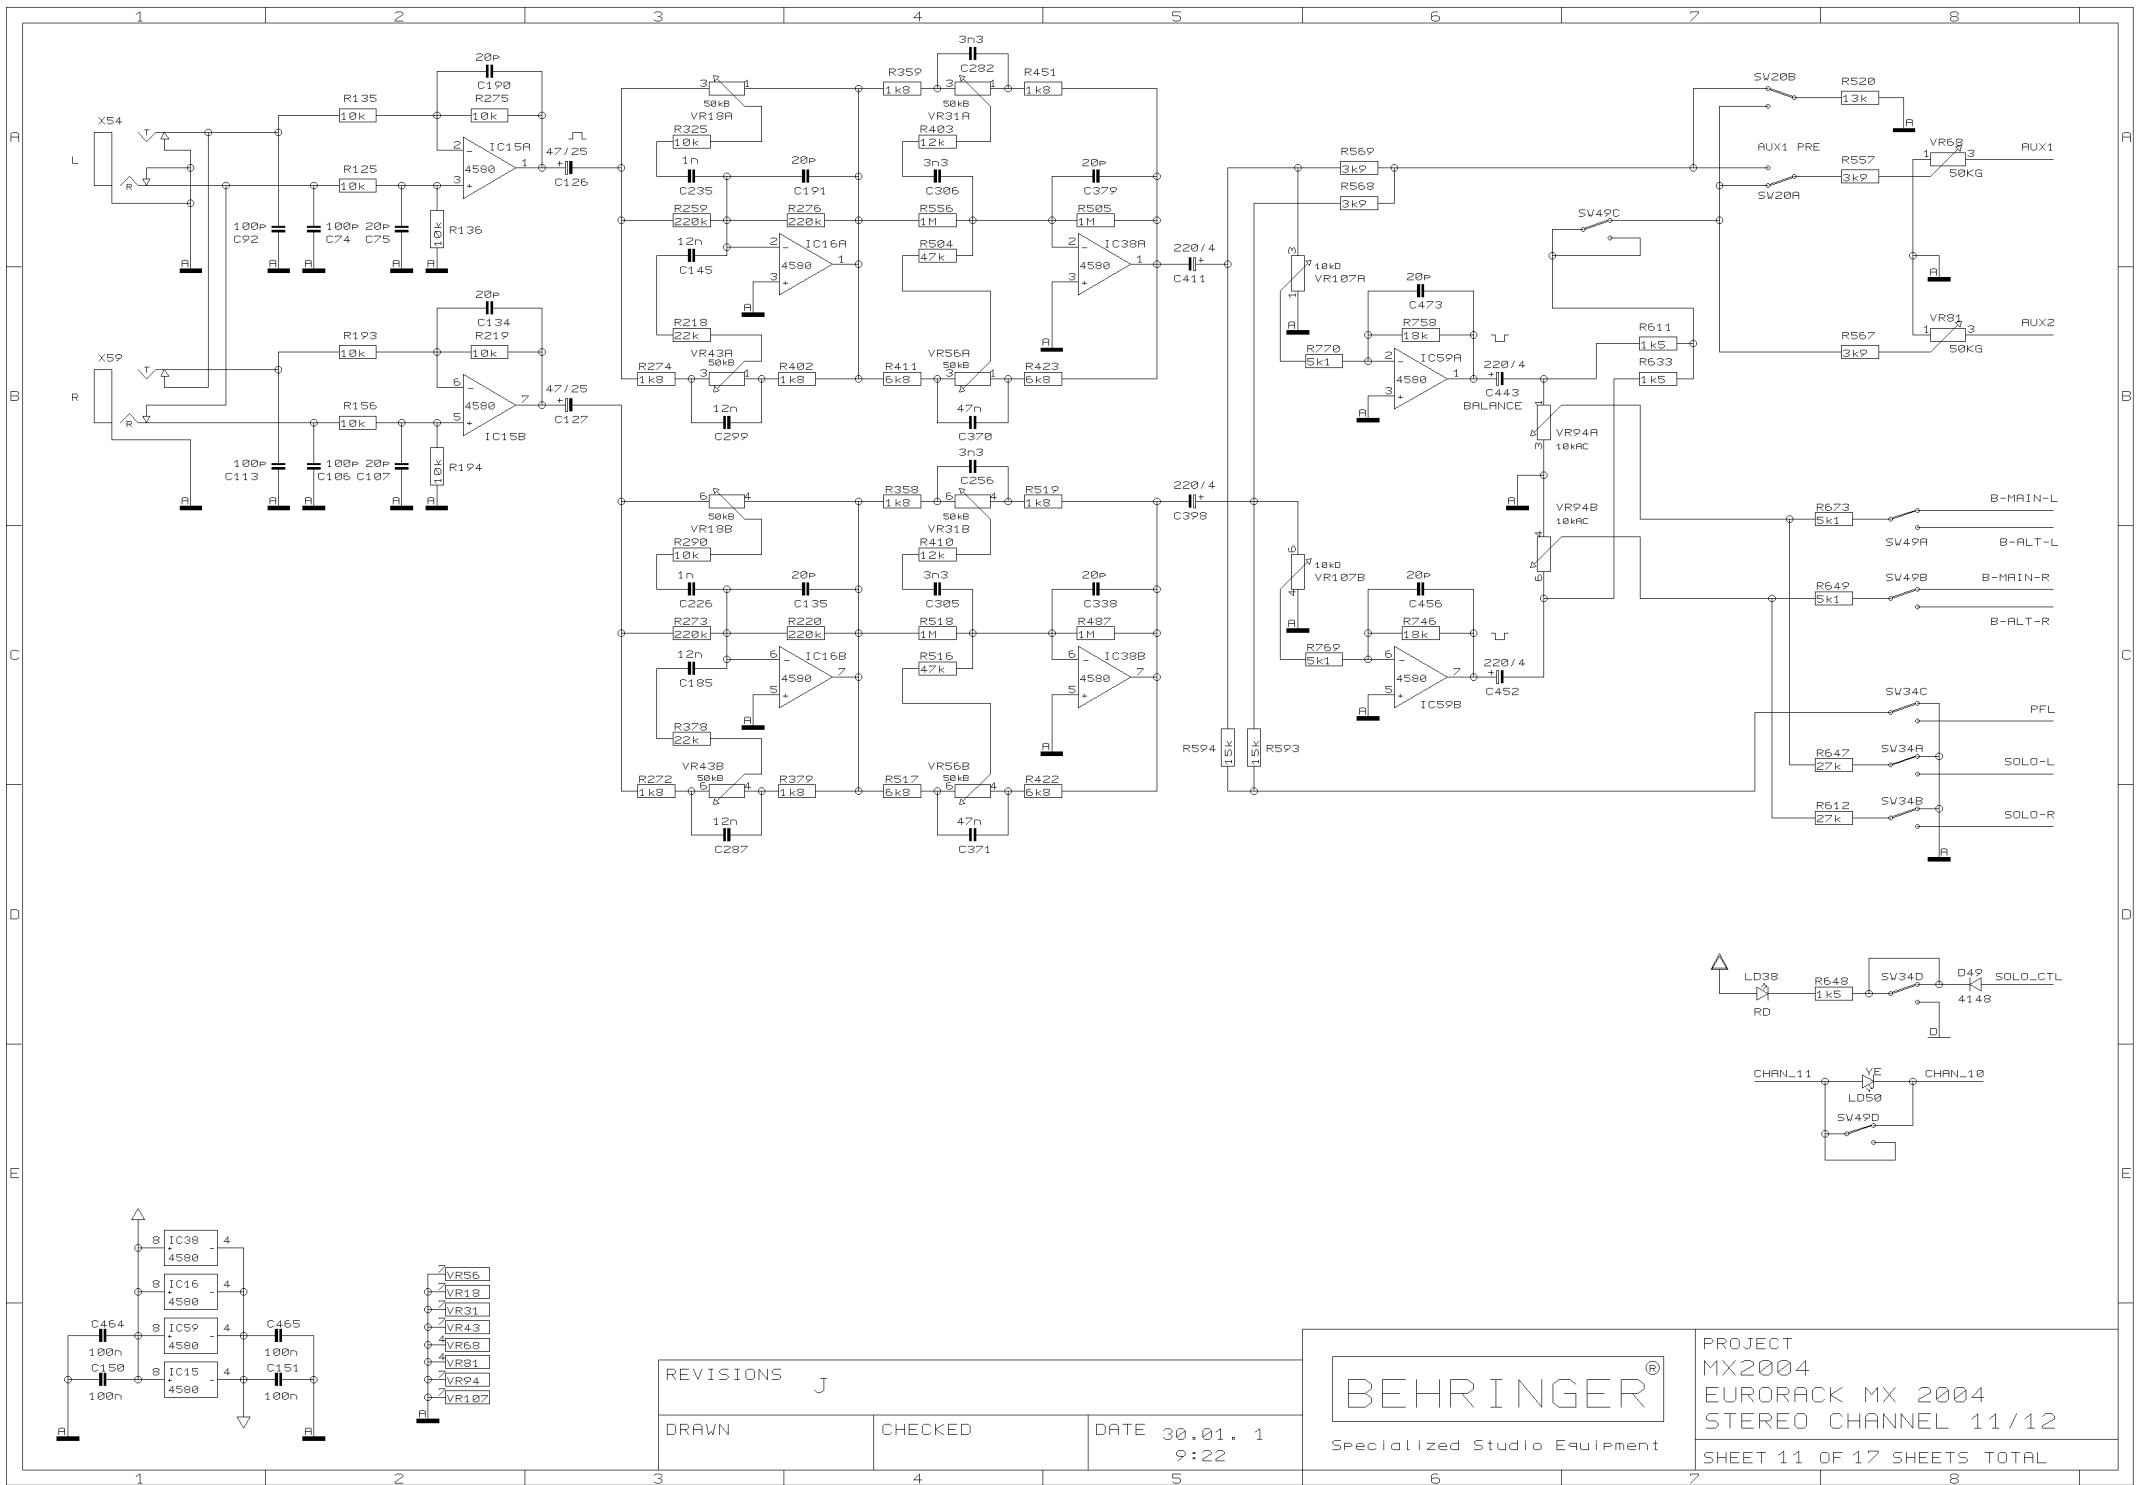

DRAWN

CHECKED

DATE 30.01. 1
9:21

BEHRINGER[®]
Specialized Studio Equipment

PROJECT
MX2004
EURORACK MX 2004
INSERTS CHANNEL 1-8
SHEET 9 OF 17 SHEETS TOTAL

REVISIONS J		
DRAWN	CHECKED	DATE 30.01. 1 9:22

PROJECT
MX2004
EURORACK MX 2004
STEREO CHANNEL 9/10
SHEET 10 OF 17 SHEETS TOTAL