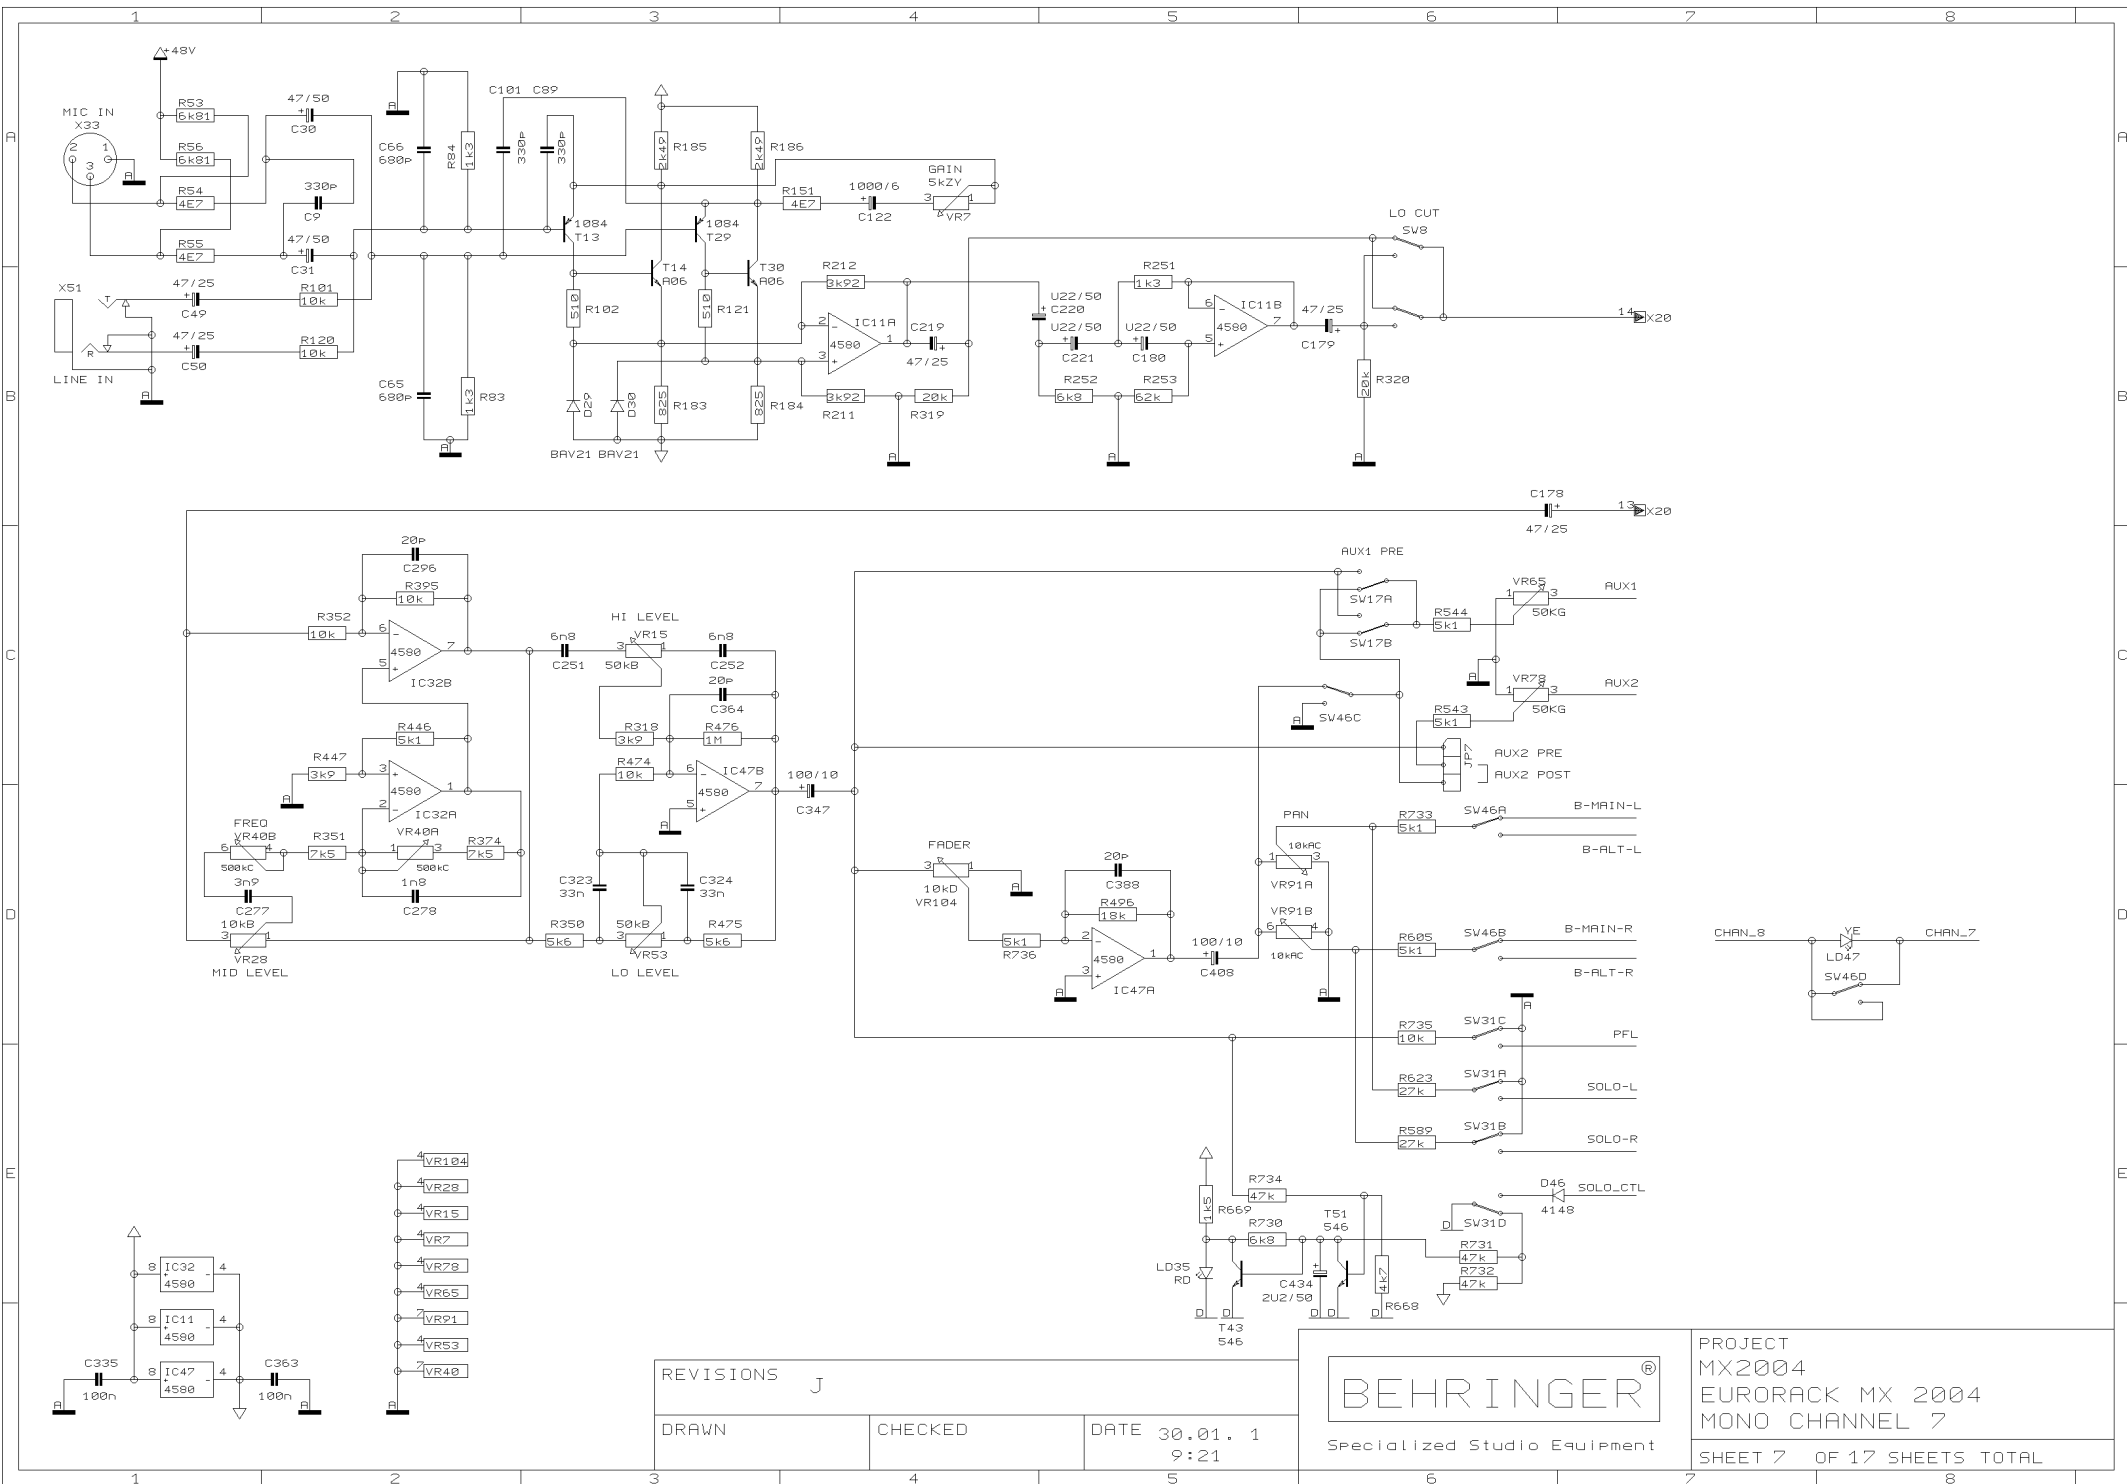

DRAWN

CHECKED

DATE 30.01. 1
9:21

PROJECT
MX2004
EURORACK MX 2004
MONO CHANNEL 6
SHEET 6 OF 17 SHEETS TOTAL

REVISIONS J

DRAWN

CHECKED

DATE 30.01. 1
9:21