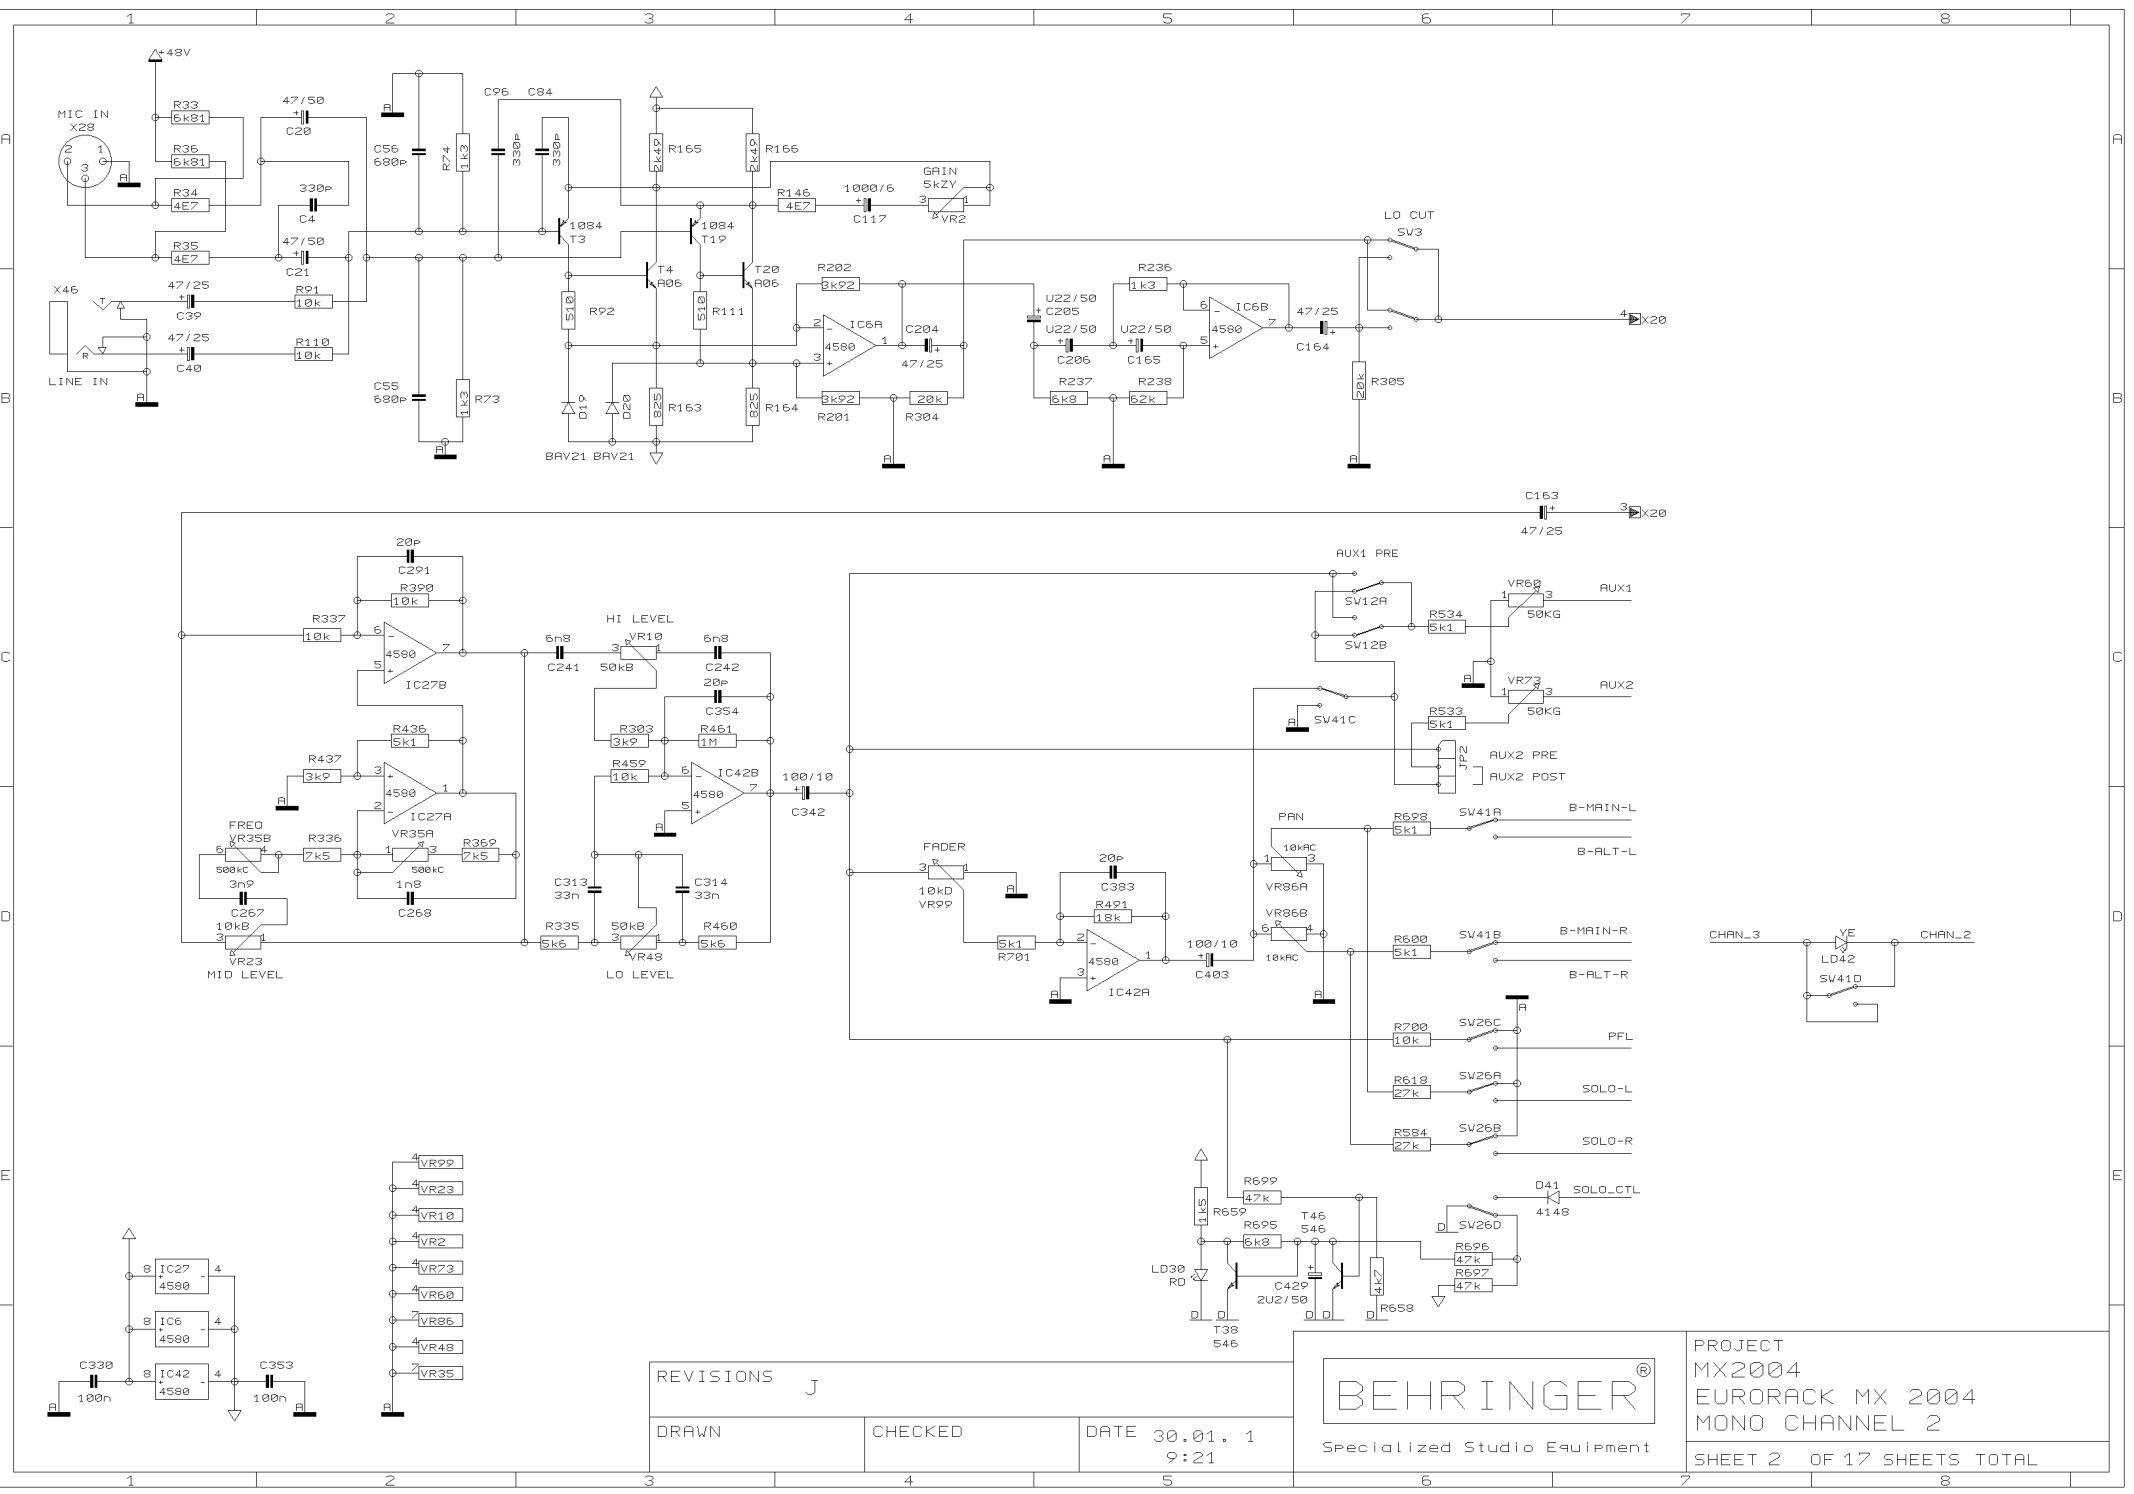

REVISIONS		J
DRAWN	CHECKED	DATE 30.01. 1 9:21

PROJECT
MX2004
EURORACK MX 2004
MONO CHANNEL 2
SHEET 2 OF 17 SHEETS TOTAL