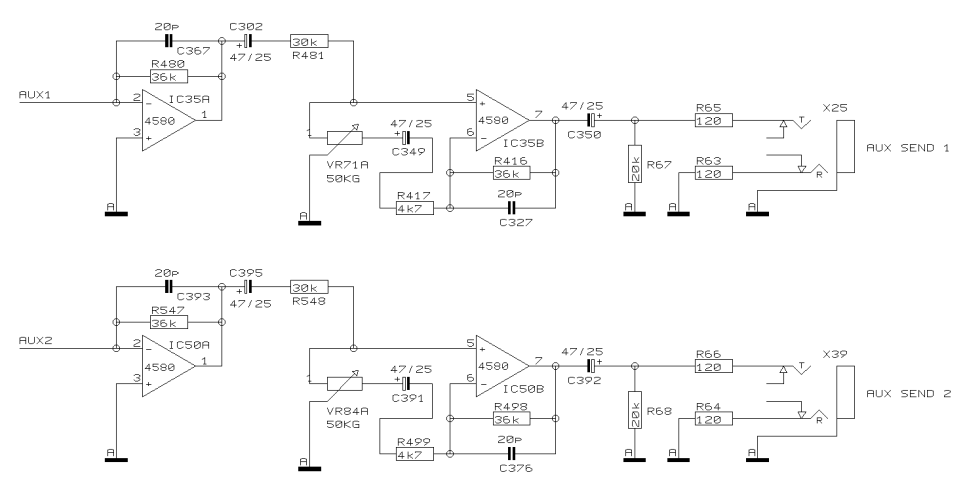

REVISIONS J		
DRAWN	CHECKED	DATE 30.01. 1 9:22

PROJECT
MX2004
EURORACK MX 2004
AUX SENDS & AUX RETURNS
SHEET 14 OF 17 SHEETS TOTAL

REVISIONS J

DRAWN	CHECKED	DATE 30.01. 1 9:22
-------	---------	-----------------------