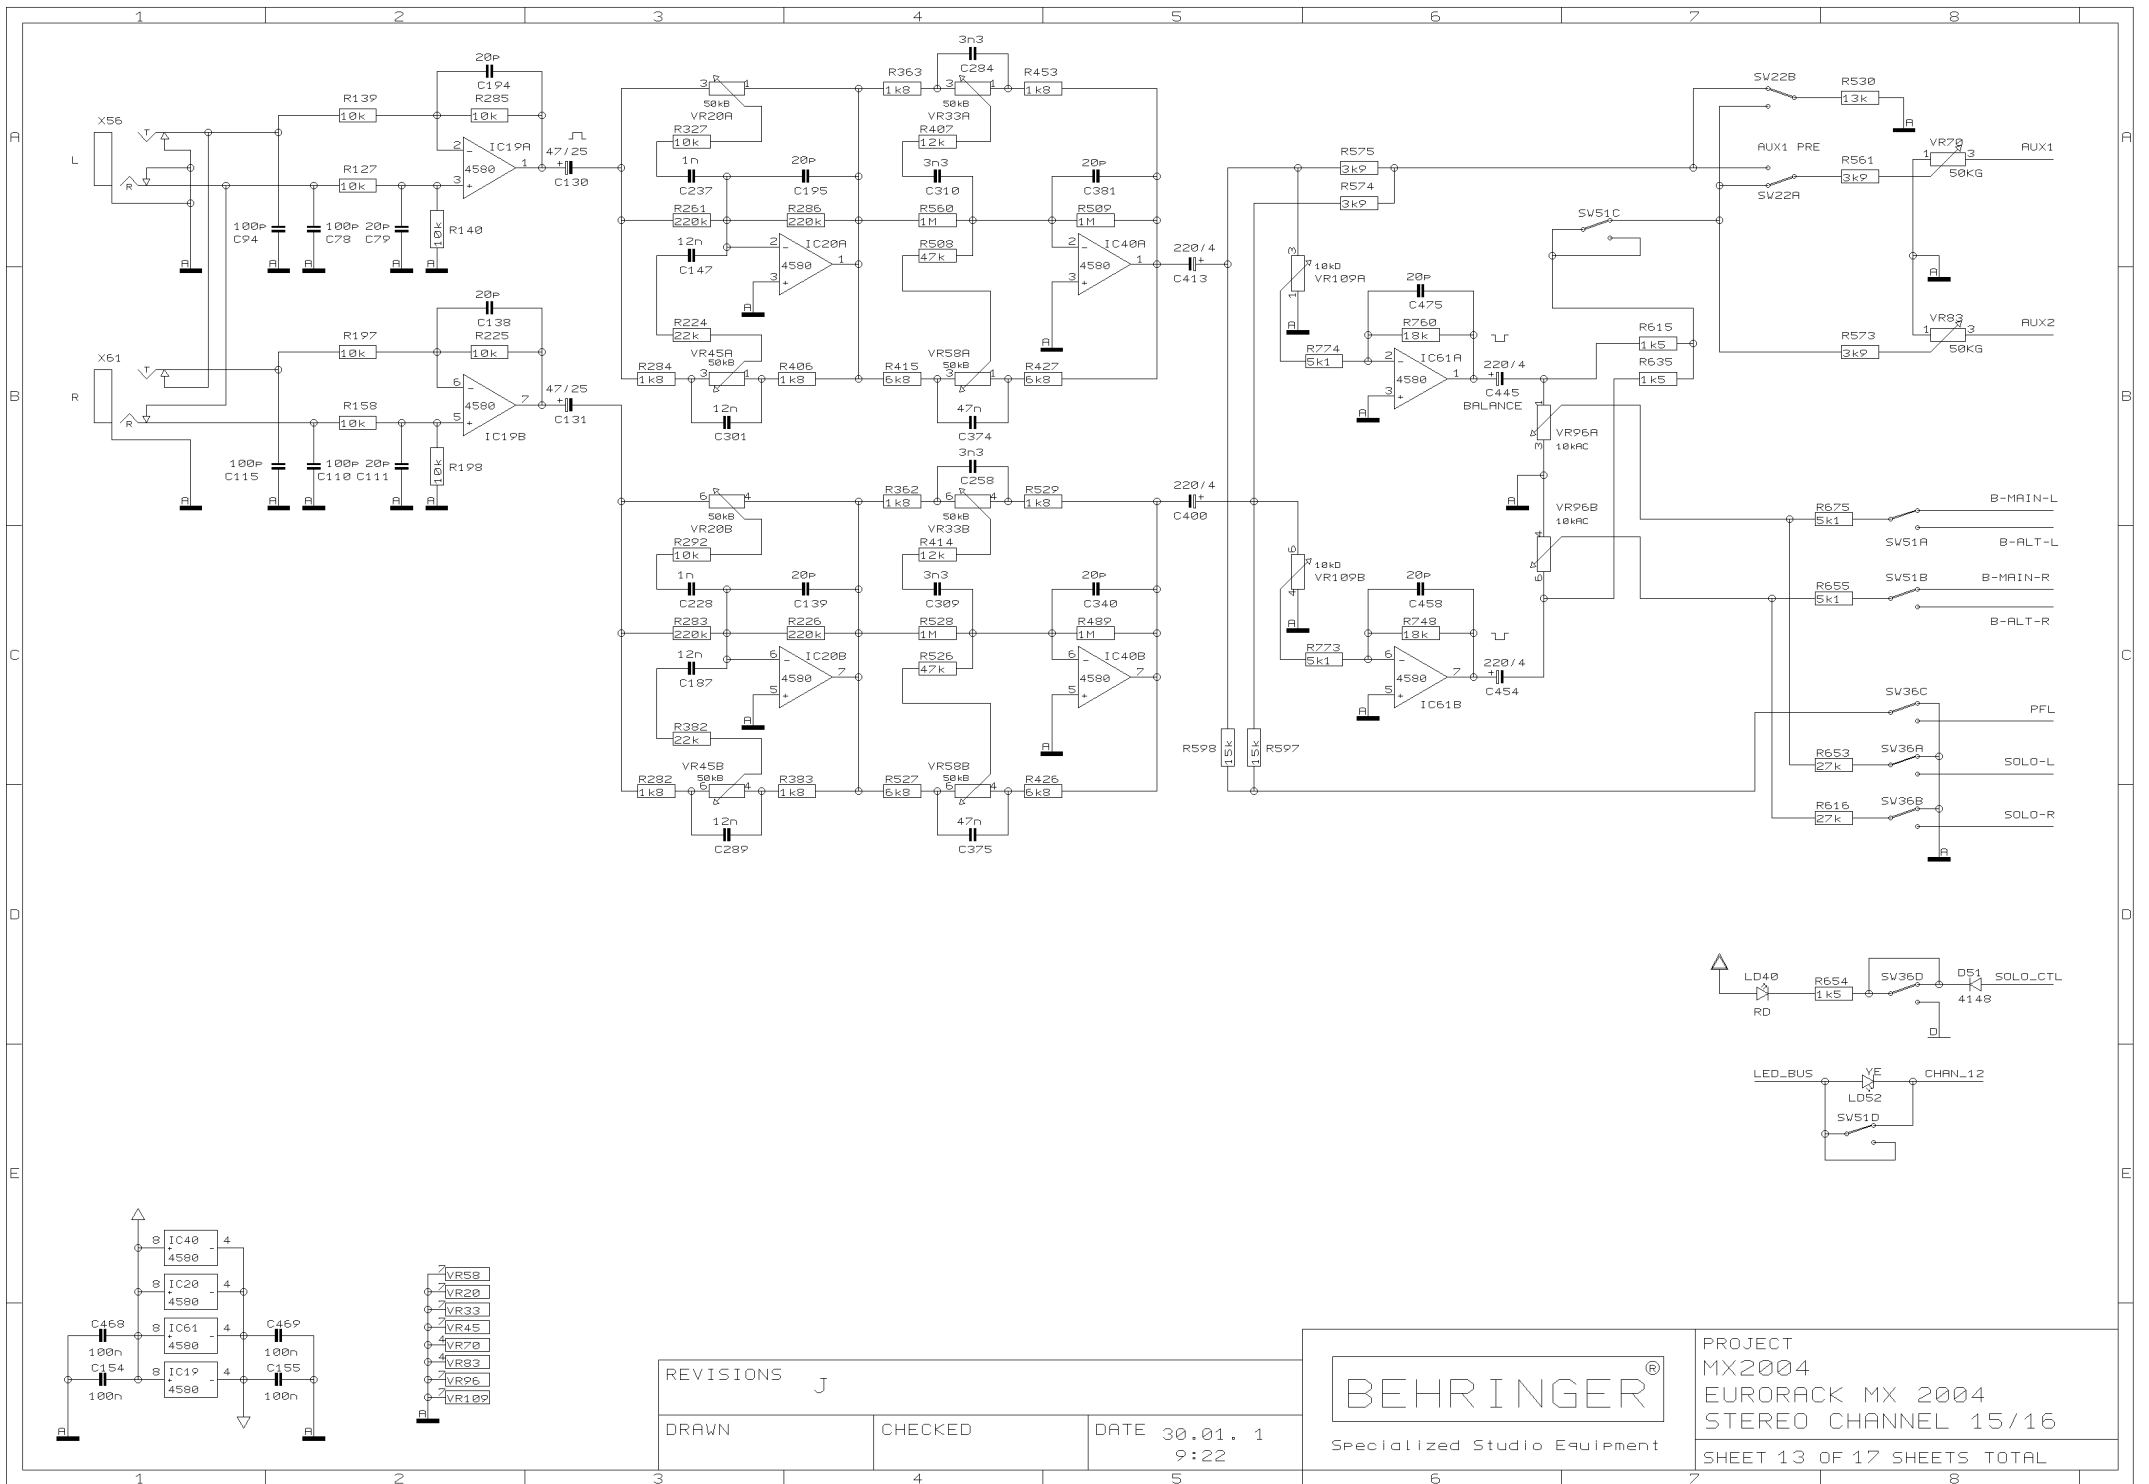

REVISIONS J		
DRAWN	CHECKED	DATE 30.01. 1 9:22

PROJECT
MX2004
EURORACK MX 2004
STEREO CHANNEL 15/16
SHEET 13 OF 17 SHEETS TOTAL