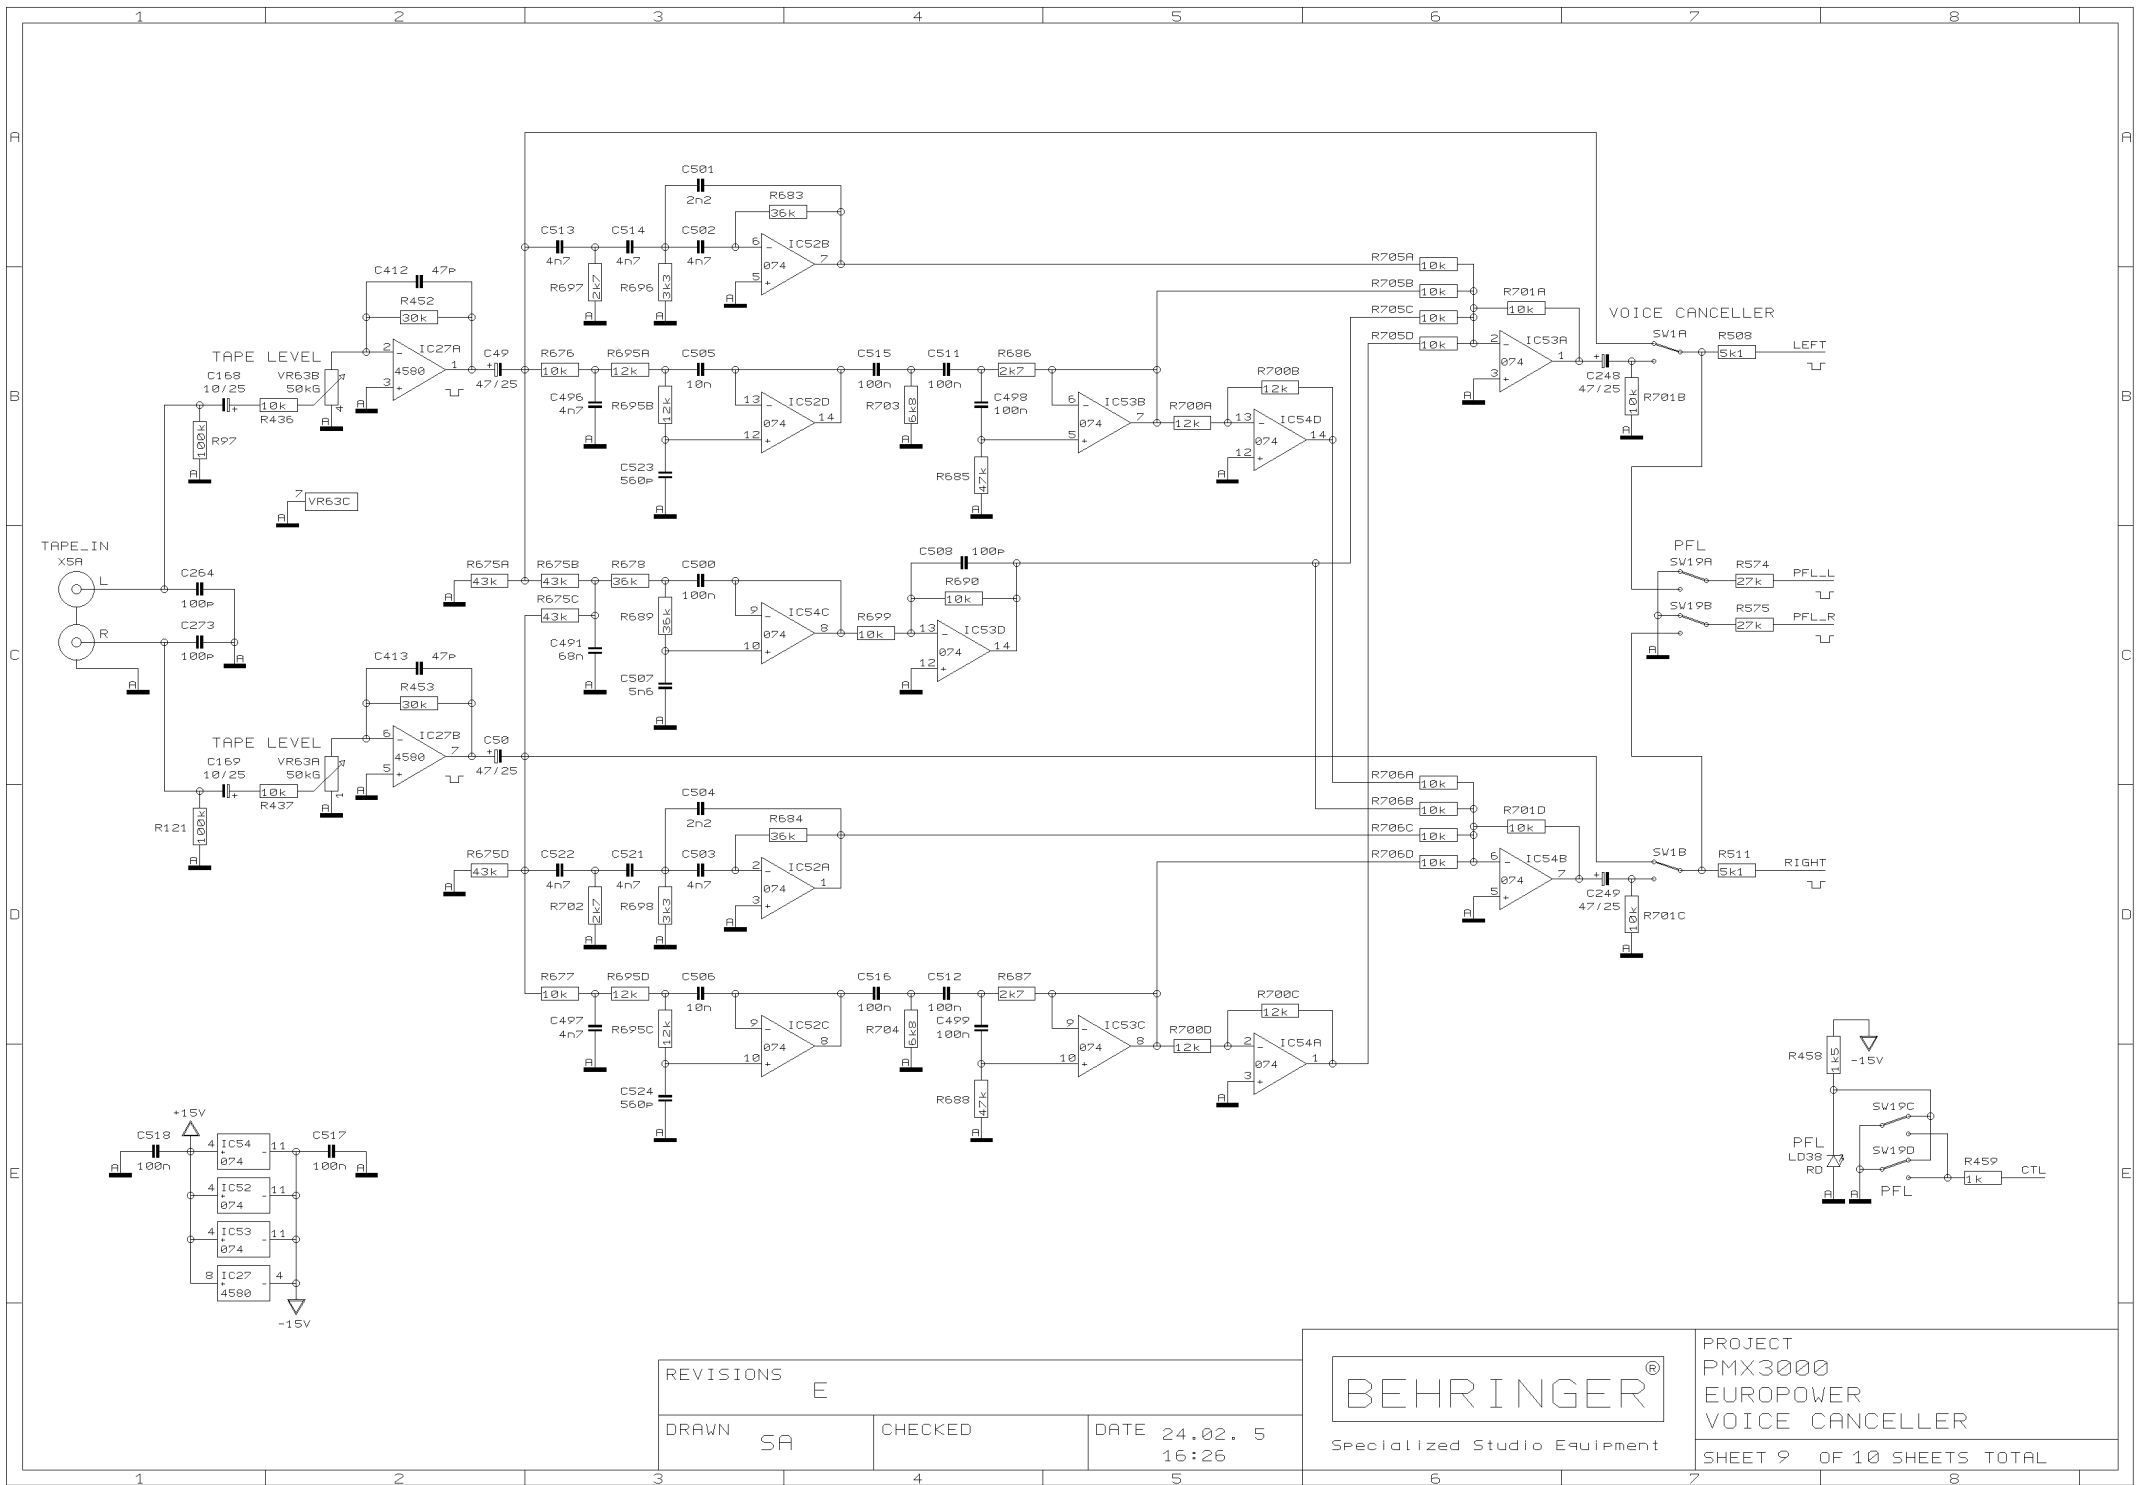

REVISIONS	E		
DRAWN	SA	CHECKED	DATE 24.02. 5 16:26

PROJECT
PMX3000
EUROPOWER
VOICE CANCELLER

SHEET 9 OF 10 SHEETS TOTAL