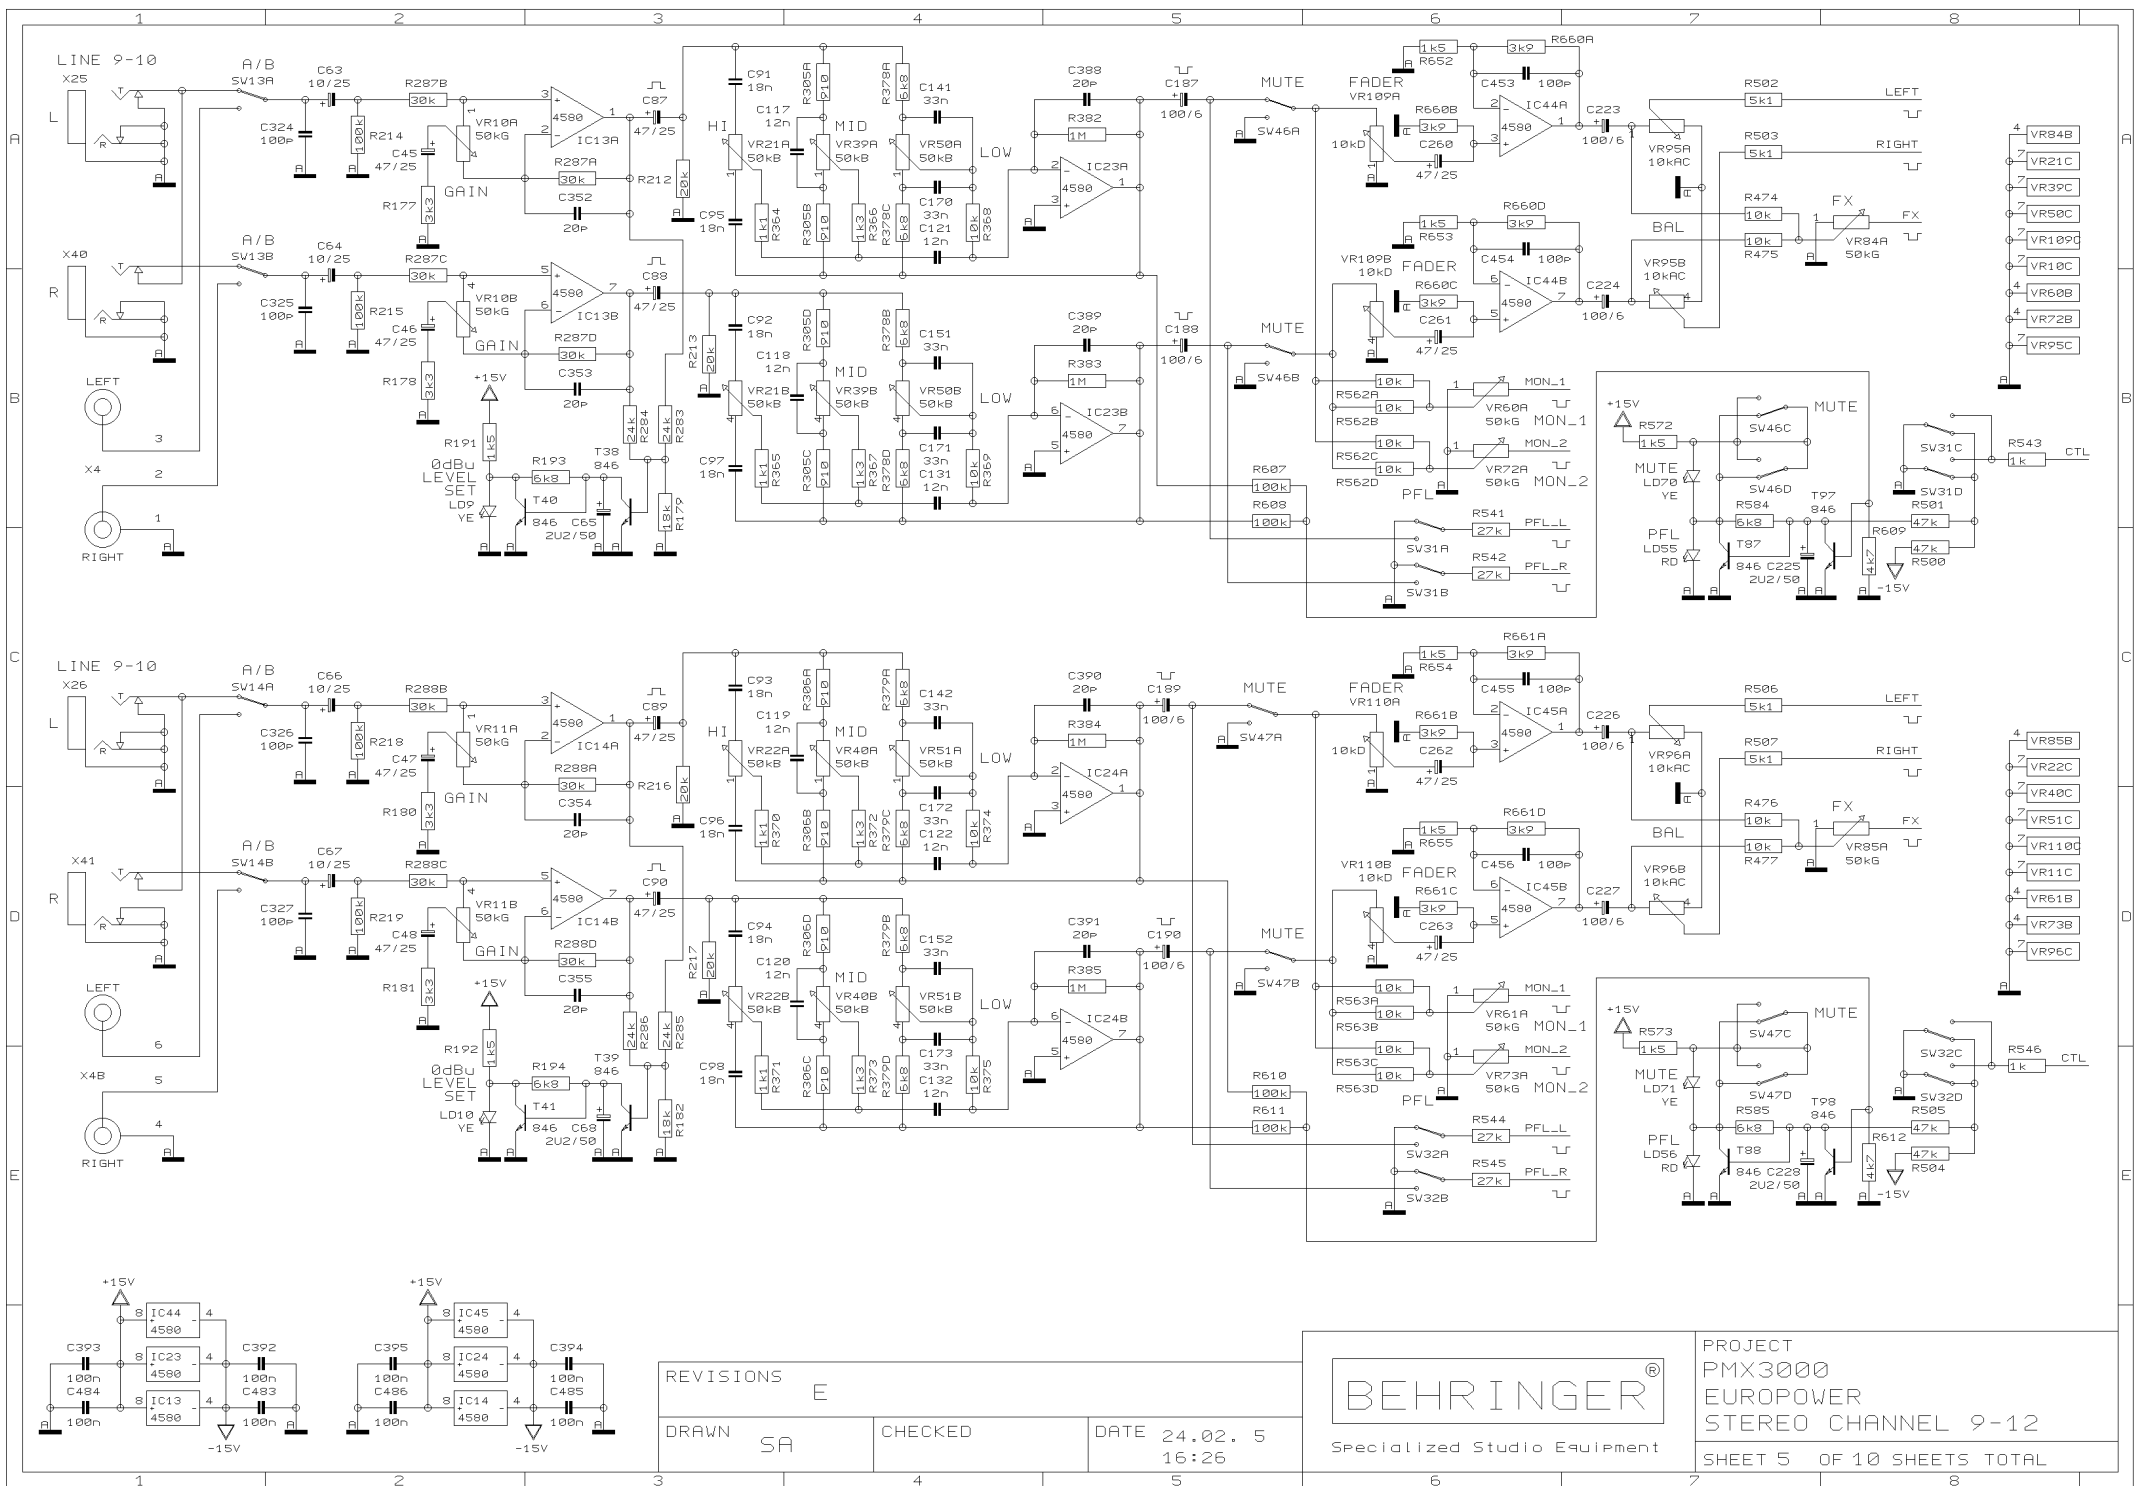

REVISIONS	E
DRAWN	SA
CHECKED	
DATE	24.02. 5 16:26

PROJECT
PMX3000
EUROPOWER
STEREO CHANNEL 9-12
SHEET 5 OF 10 SHEETS TOTAL