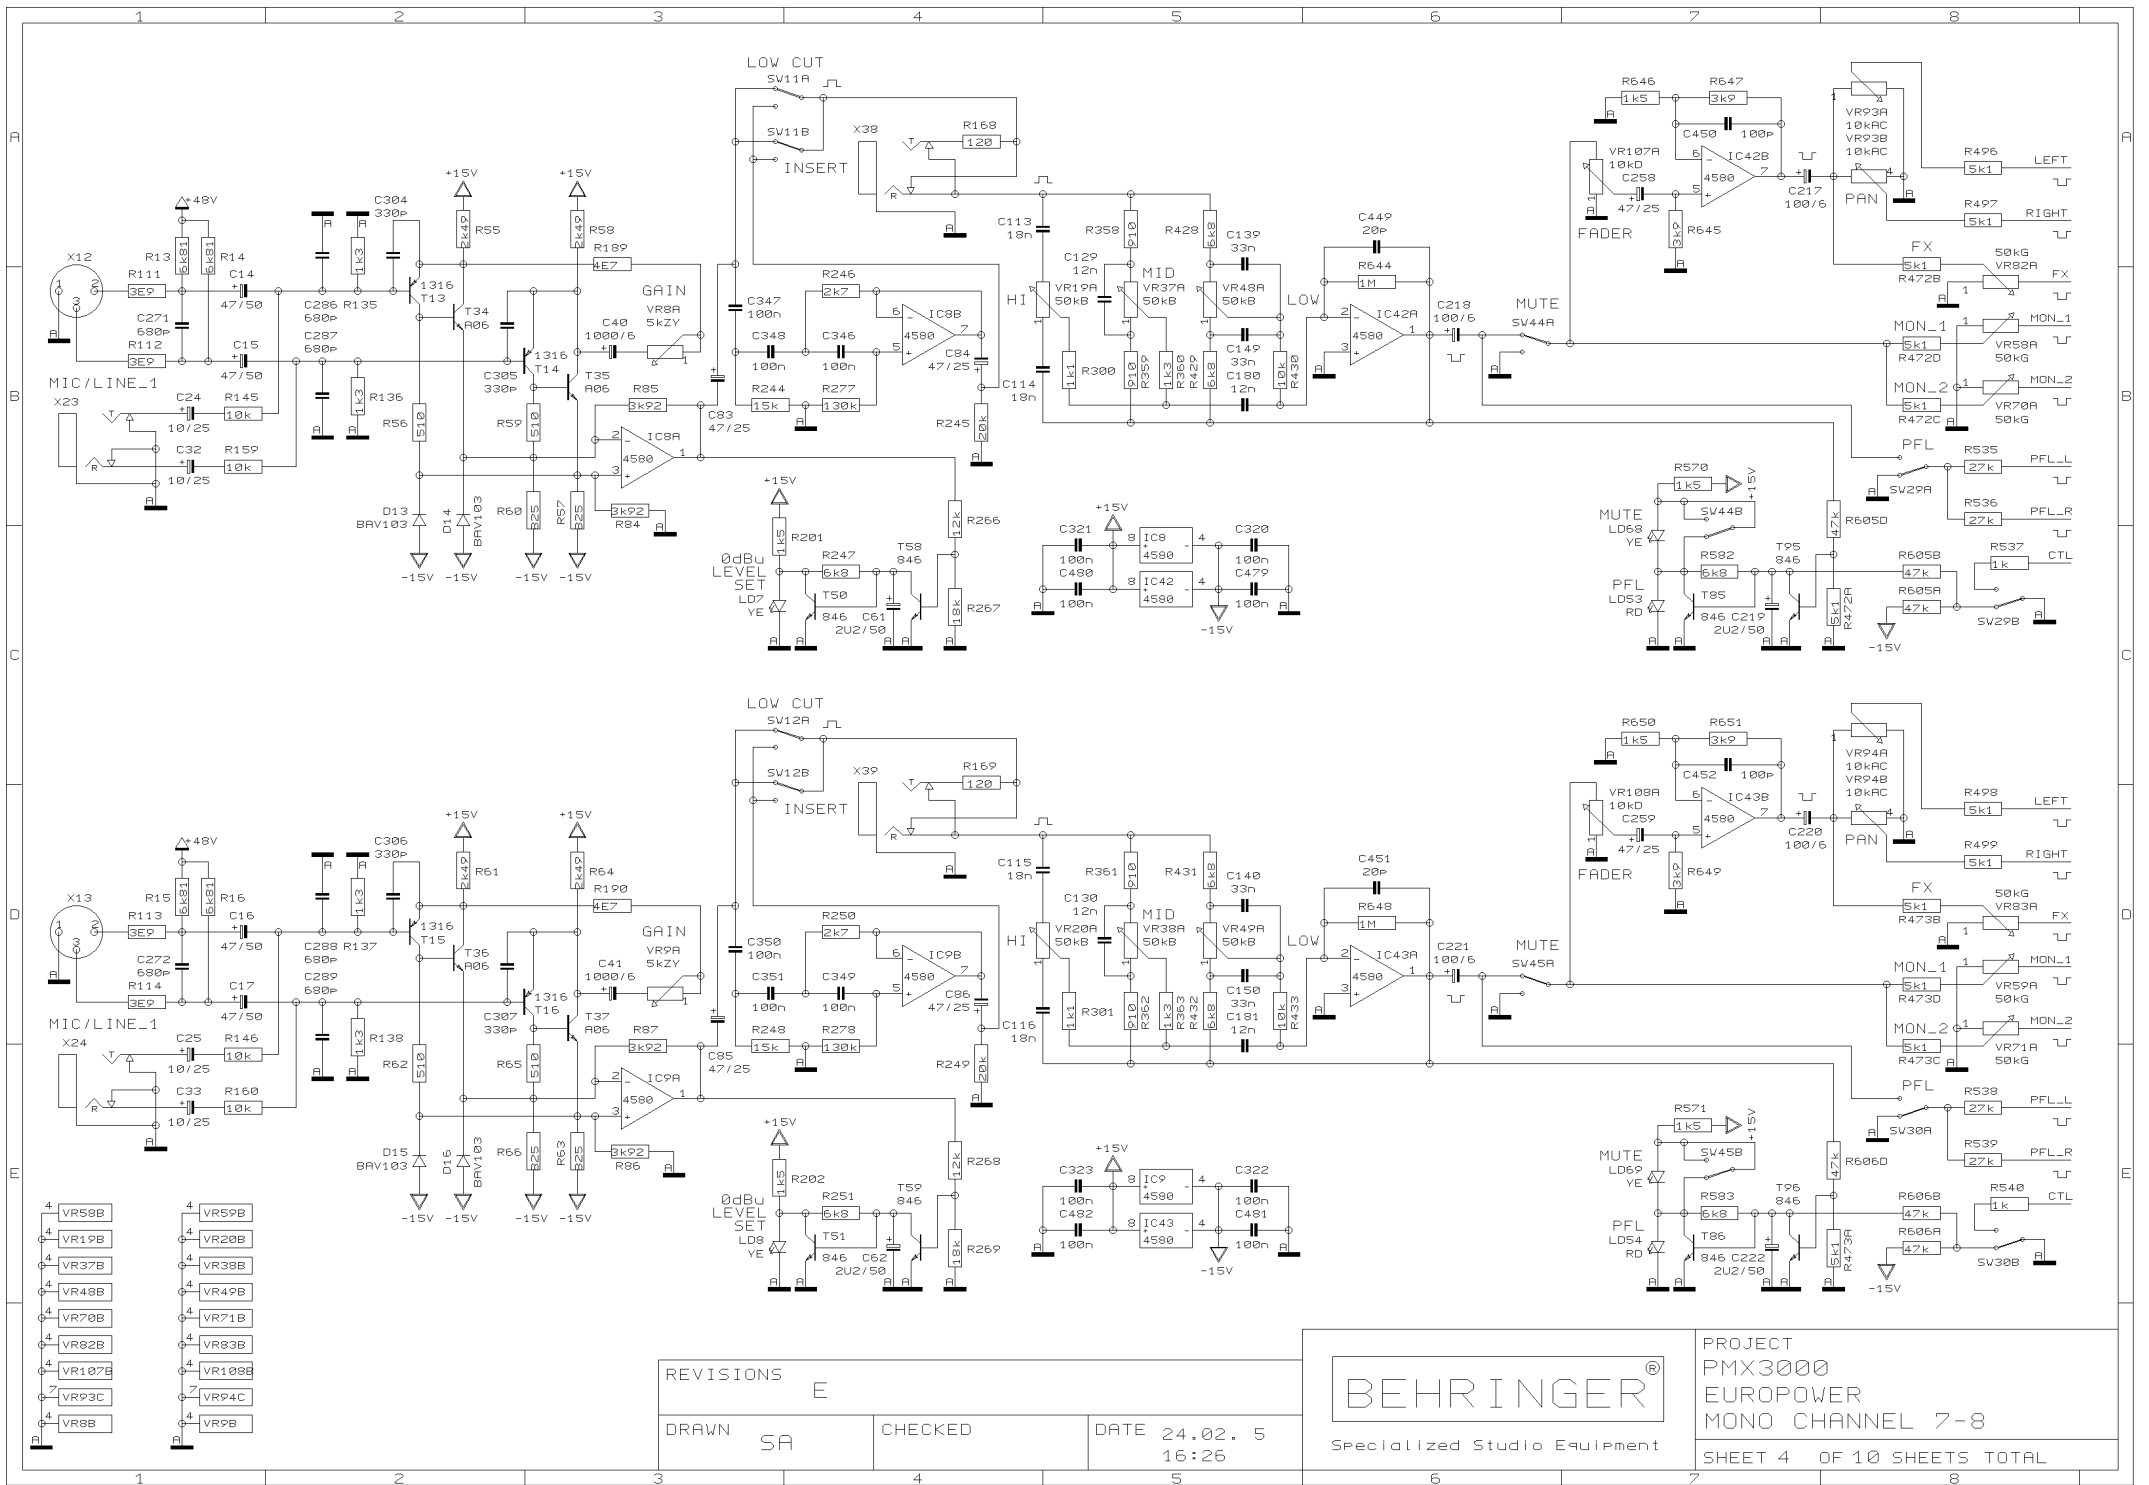

REVISIONS	E	CHECKED	DATE
DRAWN	SA		24.02. 5 16:26

PROJECT
PMX3000
EUROPOWER
MONO CHANNEL 7-8
SHEET 4 OF 10 SHEETS TOTAL