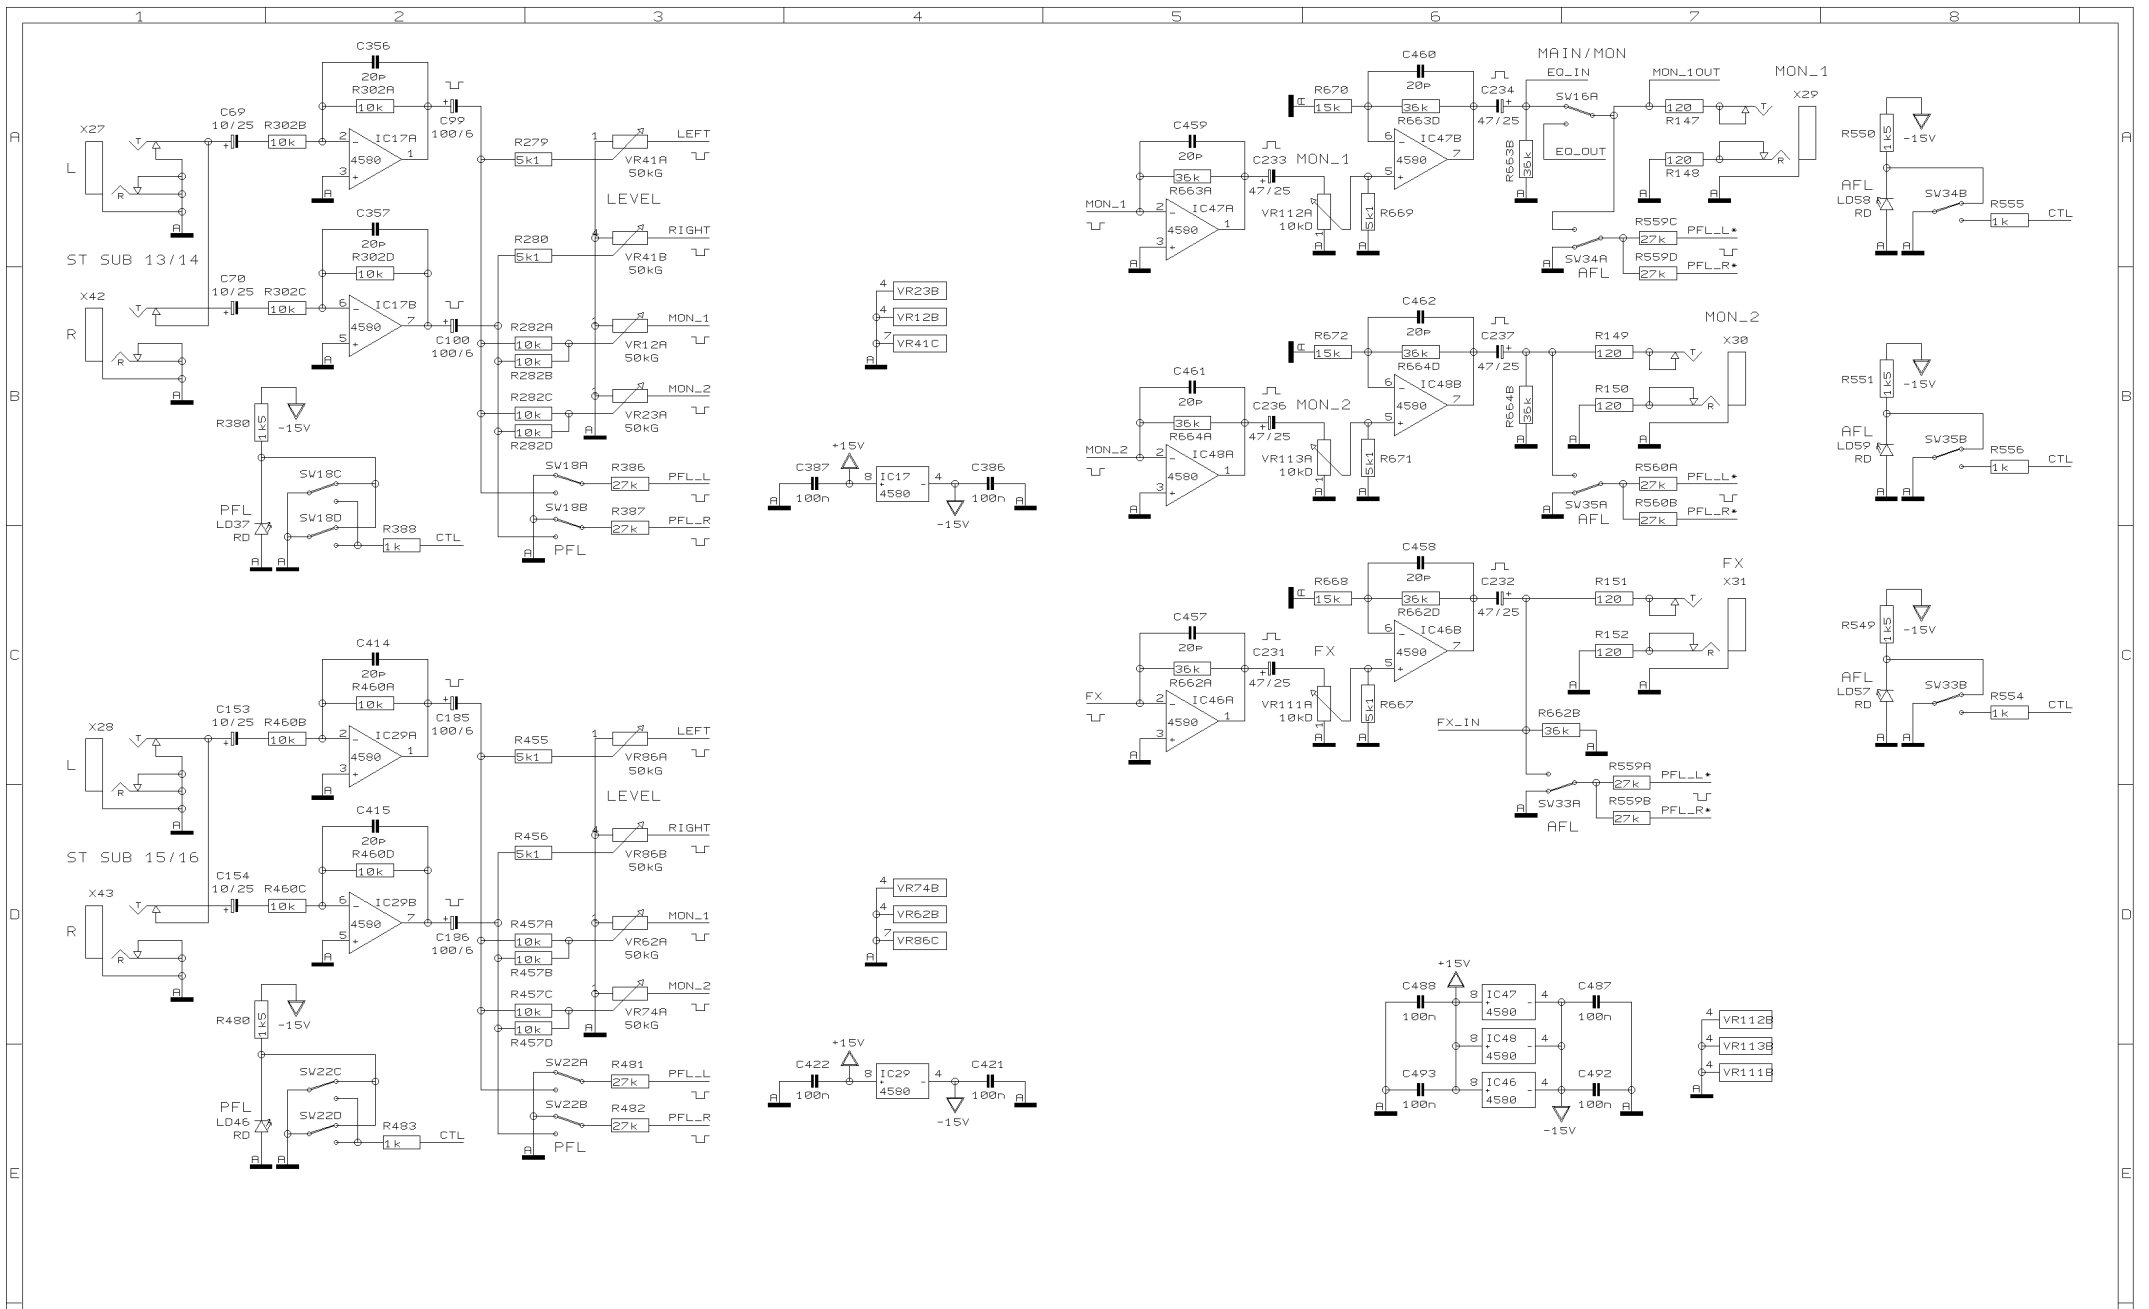

PROJECT
PMX3000
EUROPOWER
MONO CHANNEL 7-8
SHEET 4 OF 10 SHEETS TOTAL

REVISIONS	E
DRAWN	SA
CHECKED	
DATE	24.02. 5 16:26

PROJECT
 PMX3000
 EUROPOWER
 STEREO CHANNEL 9-12
 SHEET 5 OF 10 SHEETS TOTAL

REVISIONS

REVISIONS	E		
DRAWN	SA	CHECKED	DATE 24.02. 5 16:26

PROJECT
PMX3000
EUROPOWER
ST SUBS / MON, FX OUTS
SHEET 6 OF 10 SHEETS TOTAL

REVISIONS

E

DRAWN SA

CHECKED

DATE 24.02. 5
16:26

BEHRINGER®

REVISIONS	E	
DRAWN	SA	CHECKED
DATE		24.02. 5
		16:26

PROJECT
 PMX3000
 EUROPOWER
 LED METER & FX RETURN
 SHEET 10 OF 10 SHEETS TOTAL