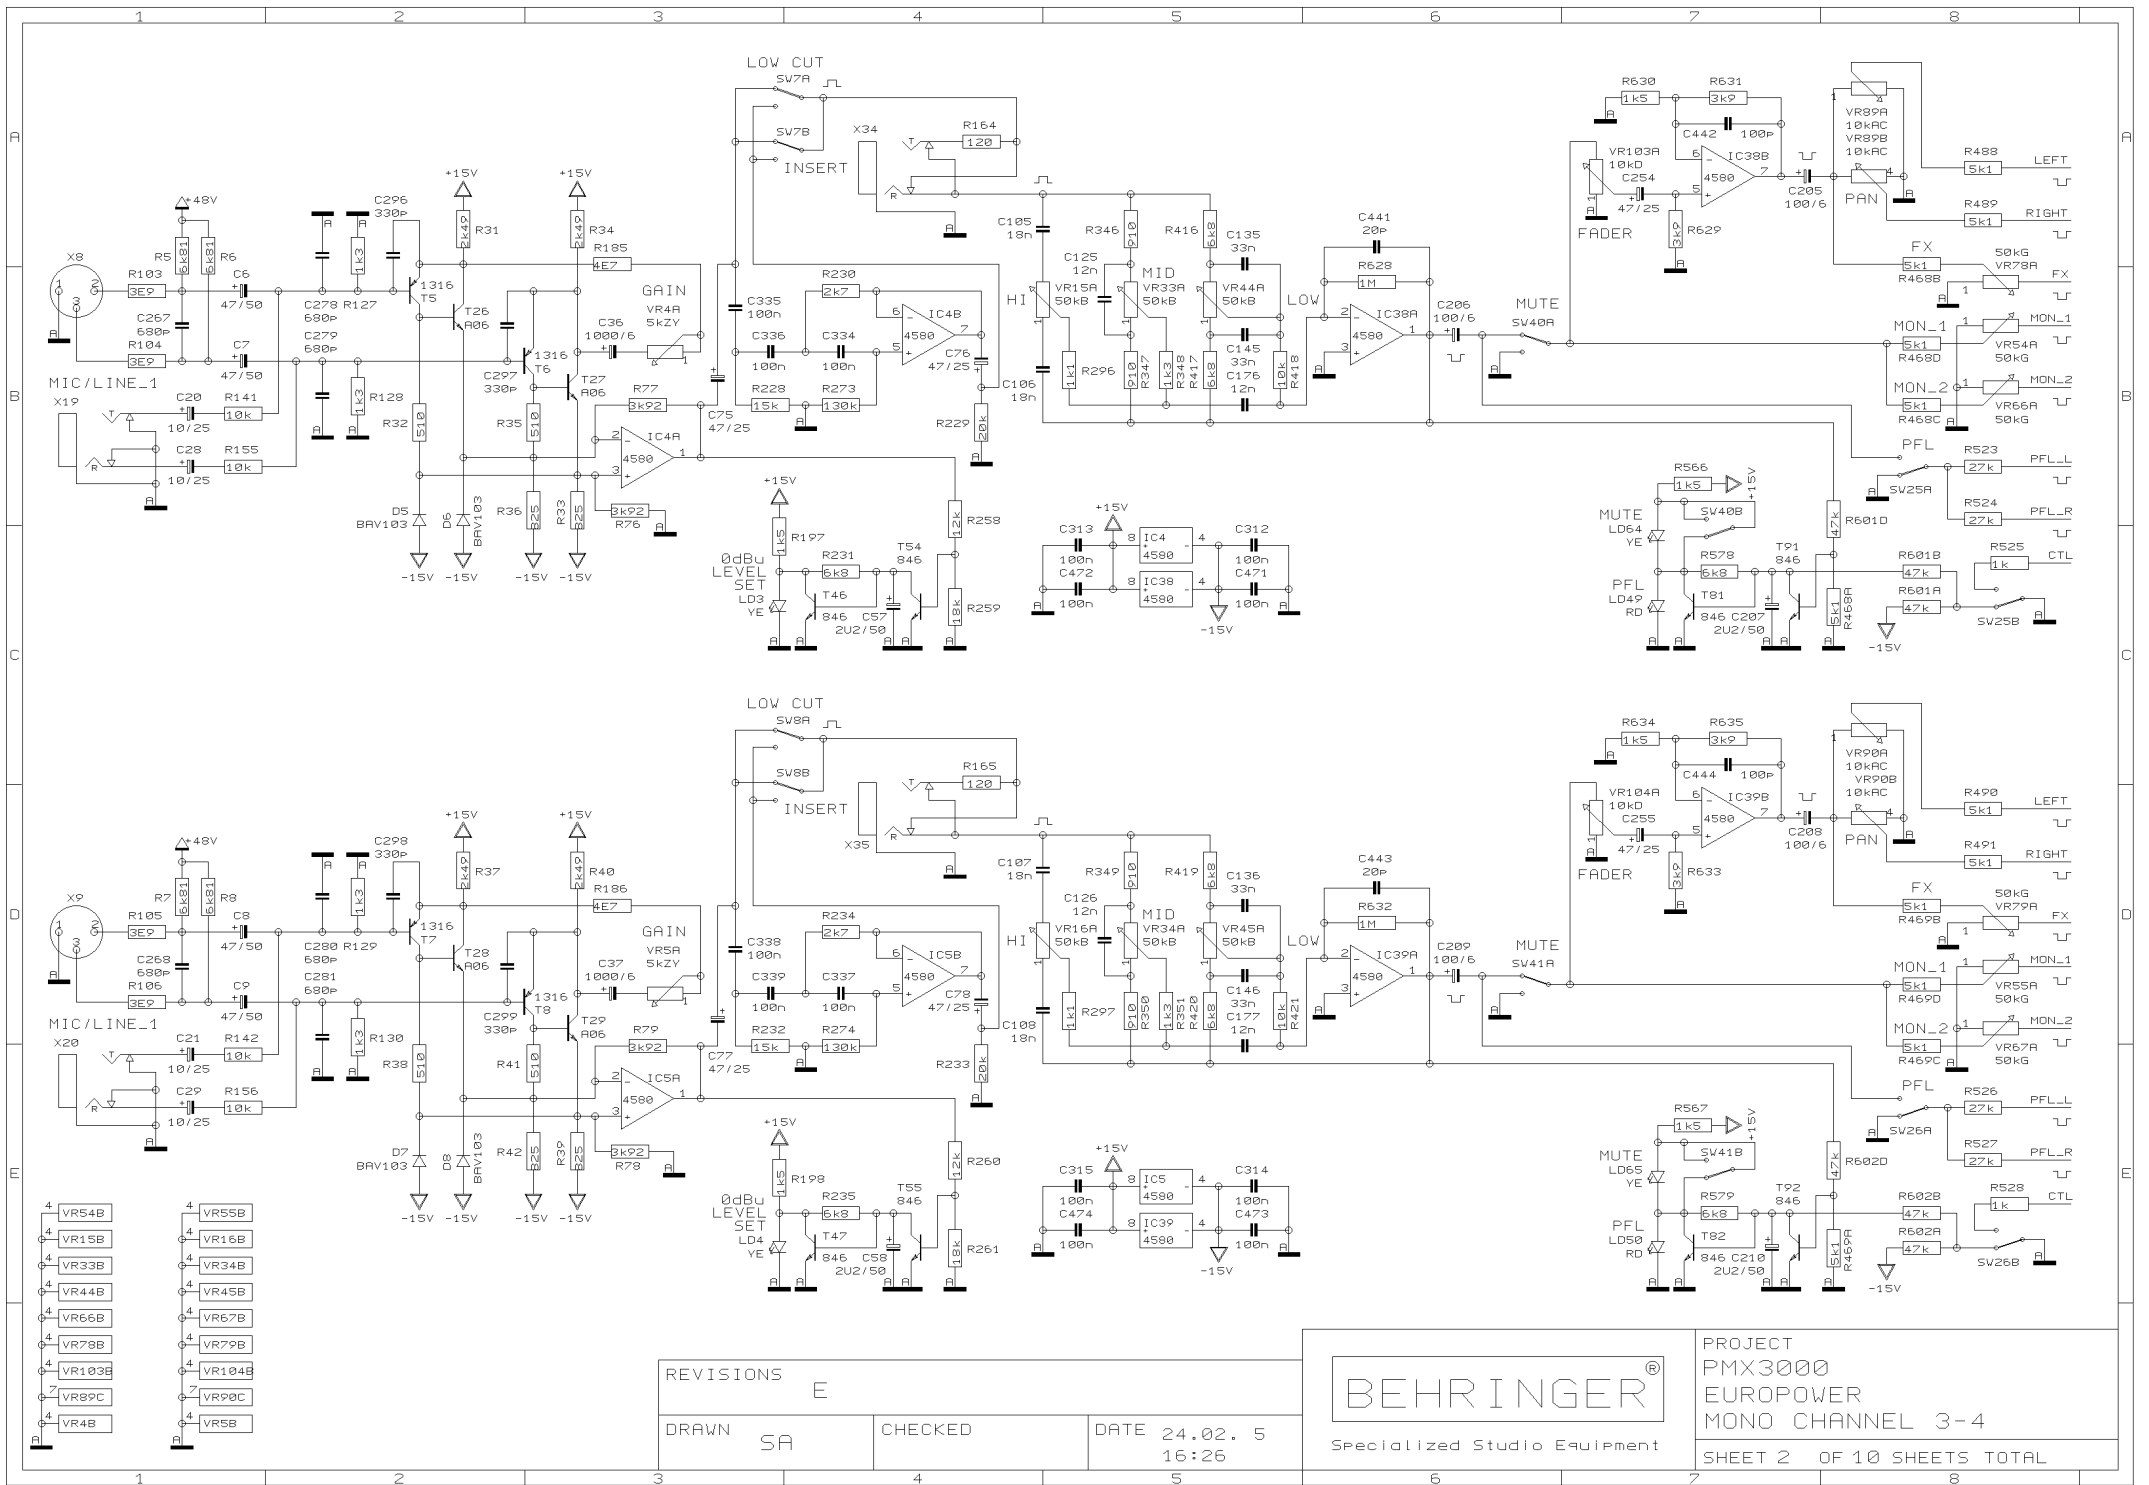

REVISIONS E (20/09/04)

DRAWN SA

CHECKED

DATE 24.02. 5
16:26

PROJECT
PMX3000
EUROPOWER
MONO CHANNEL 1-2

SHEET 1 OF 10 SHEETS TOTAL

REVISIONS	E		
DRAWN	SA	CHECKED	DATE 24.02. 5 16:26

PROJECT
PMX3000
EUROPOWER
MONO CHANNEL 3-4
SHEET 2 OF 10 SHEETS TOTAL

PROJECT
PMX3000
EUROPOWER
MONO CHANNEL 7-8
SHEET 4 OF 10 SHEETS TOTAL

REVISIONS	E
DRAWN	SA
CHECKED	
DATE	24.02. 5 16:26

PROJECT
 PMX3000
 EUROPOWER
 STEREO CHANNEL 9-12
 SHEET 5 OF 10 SHEETS TOTAL

REVISIONS

REVISIONS	E		
DRAWN	SA	CHECKED	DATE 24.02. 5 16:26

PROJECT
PMX3000
EUROPOWER
ST SUBS / MON, FX OUTS
SHEET 6 OF 10 SHEETS TOTAL

REVISIONS

E

DRAWN SA

CHECKED

DATE 24.02. 5
16:26

BEHRINGER®

REVISIONS	E	
DRAWN	SA	CHECKED
DATE		24.02. 5
		16:26

PROJECT
 PMX3000
 EUROPOWER
 LED METER & FX RETURN
 SHEET 10 OF 10 SHEETS TOTAL