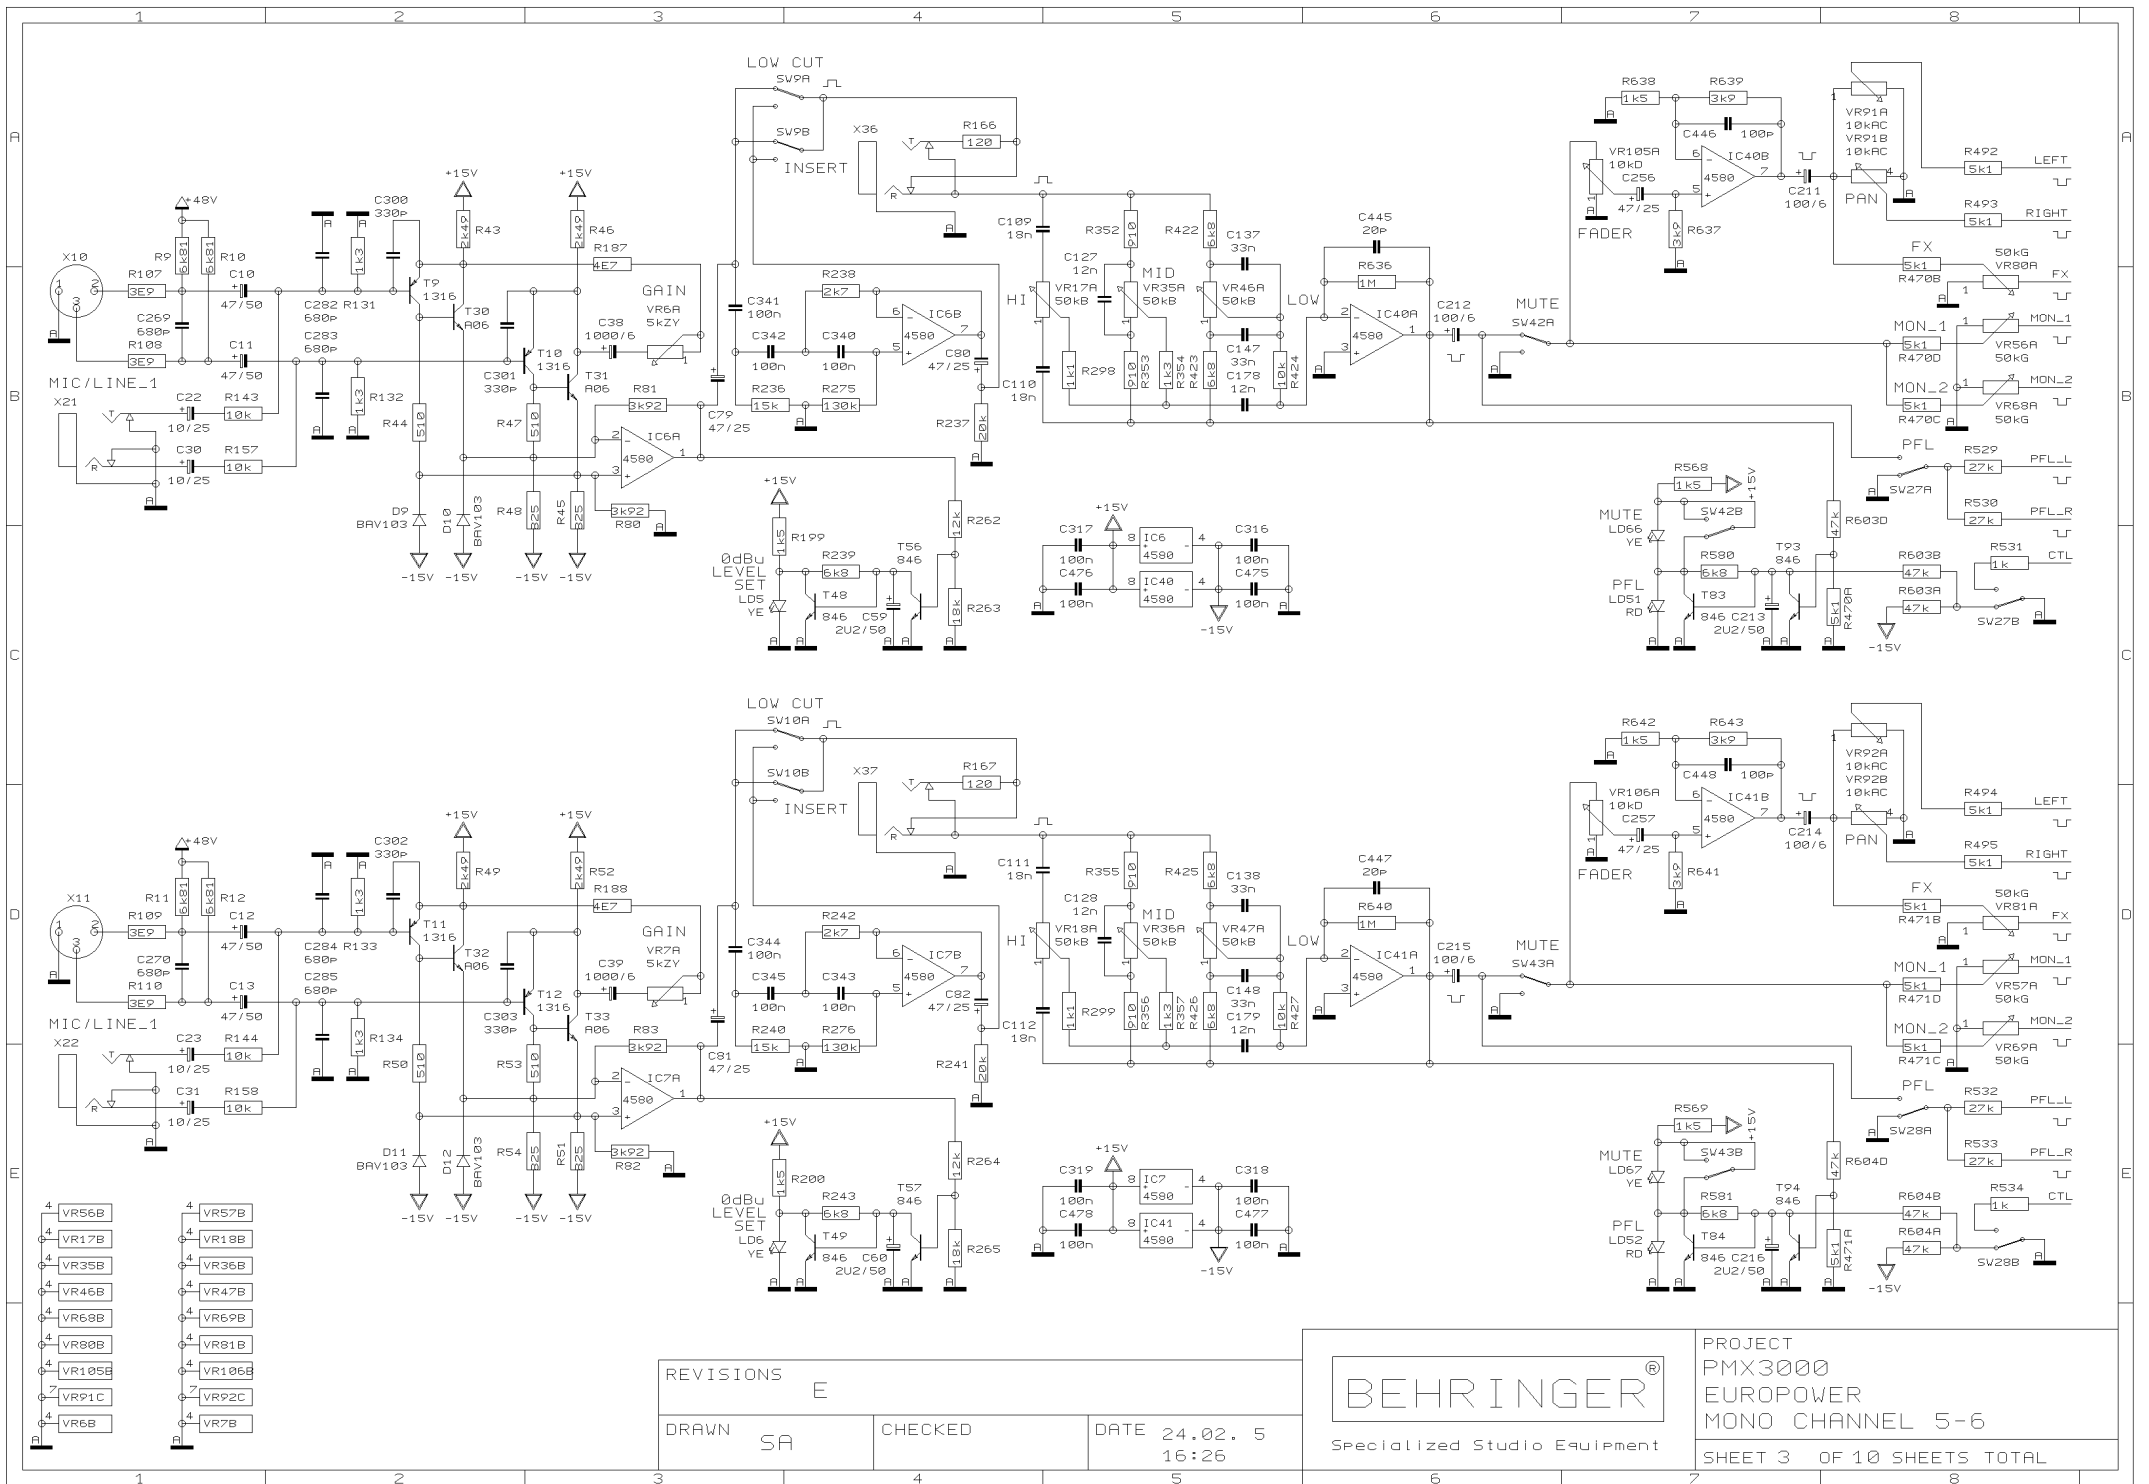

REVISIONS E (20/09/04)

DRAWN SA

CHECKED

DATE 24.02. 5
16:26

PROJECT
PMX3000
EUROPOWER
MONO CHANNEL 1-2

SHEET 1 OF 10 SHEETS TOTAL

REVISIONS	E		
DRAWN	SA	CHECKED	DATE 24.02. 5 16:26

PROJECT
PMX3000
EUROPOWER
MONO CHANNEL 3-4
SHEET 2 OF 10 SHEETS TOTAL

PROJECT
PMX3000
EUROPOWER
MONO CHANNEL 7-8
SHEET 4 OF 10 SHEETS TOTAL

REVISIONS	E
DRAWN	SA
CHECKED	
DATE	24.02. 5 16:26

PROJECT
 PMX3000
 EUROPOWER
 STEREO CHANNEL 9-12
 SHEET 5 OF 10 SHEETS TOTAL

REVISIONS

REVISIONS	E		
DRAWN	SA	CHECKED	DATE 24.02. 5 16:26

PROJECT
PMX3000
EUROPOWER
ST SUBS / MON, FX OUTS
SHEET 6 OF 10 SHEETS TOTAL

REVISIONS

E

DRAWN SA

CHECKED

DATE 24.02. 5
16:26

BEHRINGER®

REVISIONS	E	
DRAWN	SA	CHECKED
DATE		24.02. 5
		16:26

PROJECT
 PMX3000
 EUROPOWER
 LED METER & FX RETURN
 SHEET 10 OF 10 SHEETS TOTAL