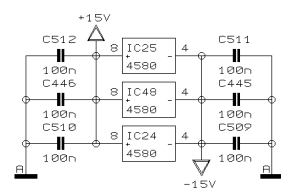

BHK

CHECKED

DATE 26.09. 2  
15:11

PROJECT  
UB2222  
EURORACK UB2222FX PRO  
INPUT CH. 9-16

SHEET 3 OF 13 SHEETS TOTAL

REVISIONS	D		
DRAWN	BHK	CHECKED	DATE 26.09. 2 15:11

PROJECT  
UB2222  
EURORACK UB2222FX PRO  
CHANNEL 1 & 2  
SHEET 4 OF 13 SHEETS TOTAL