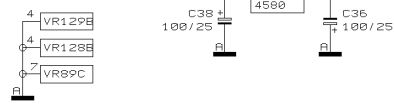

REVISIONS D

DRAWN BHK

CHECKED

DATE 26.09.2  
15:14

PROJECT UB2222  
EURORACK UB2222FX PRO  
AUX RETURNS 1-3  
SHEET 10 OF 13 SHEETS TOTAL

REVISIONS	D		
DRAWN	BHK	CHECKED	DATE 26.09. 2 15:15

  
 Specialized Studio Equipment