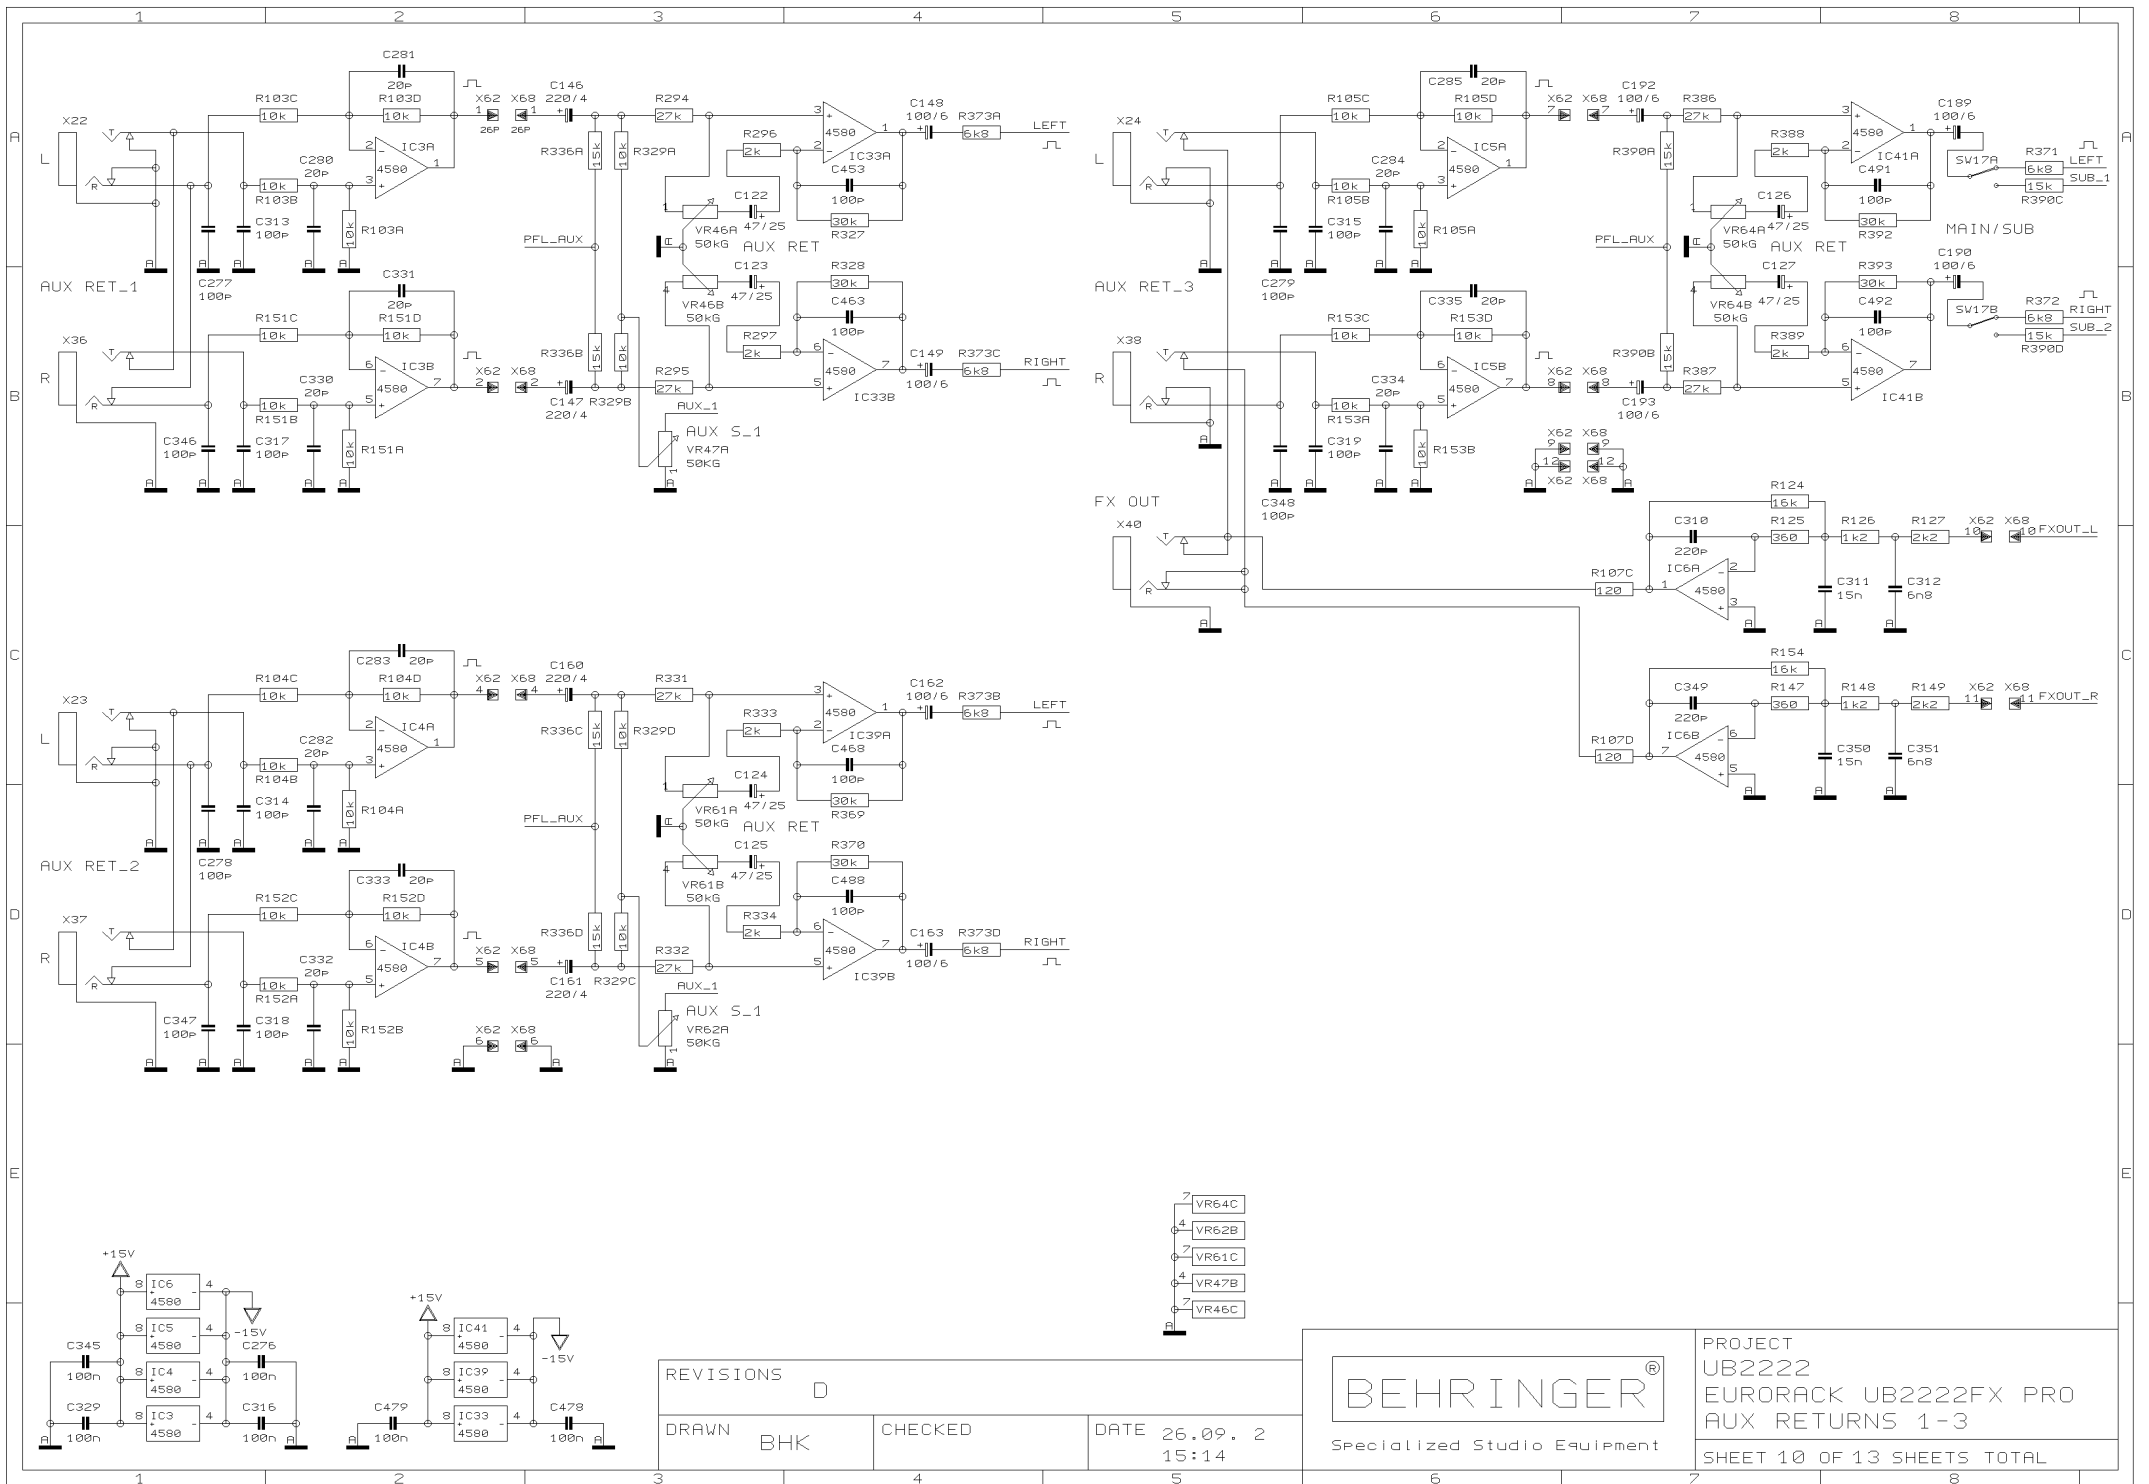

REVISIONS	D		
DRAWN	BHK	CHECKED	DATE 26.09. 2 15:13

PROJECT  
UB2222  
EURORACK UB2222FX PRO  
CHANNEL 7 & 8  
SHEET 7 OF 13 SHEETS TOTAL

REVISIONS

0			
DRAWN	BHK	CHECKED	DATE 26.09. 2 15:14

PROJECT  
UB2222  
EURORACK UB2222FX PRO  
STEREO CHANNEL 13-16  
SHEET 9 OF 13 SHEETS TOTAL