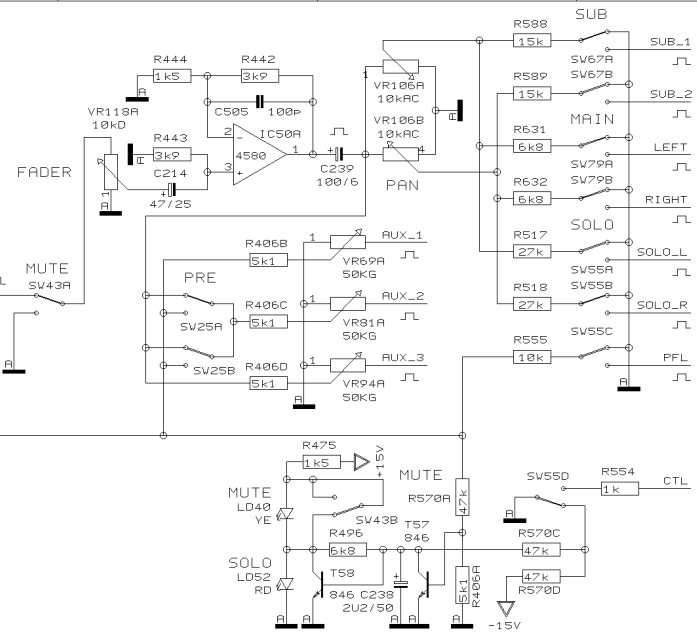

REVISIONS	D		
DRAWN	BHK	CHECKED	DATE 26.09. 2 15:12

PROJECT
UB2222
EURORACK UB2222FX PRO
CHANNEL 5 & 6
SHEET 6 OF 13 SHEETS TOTAL