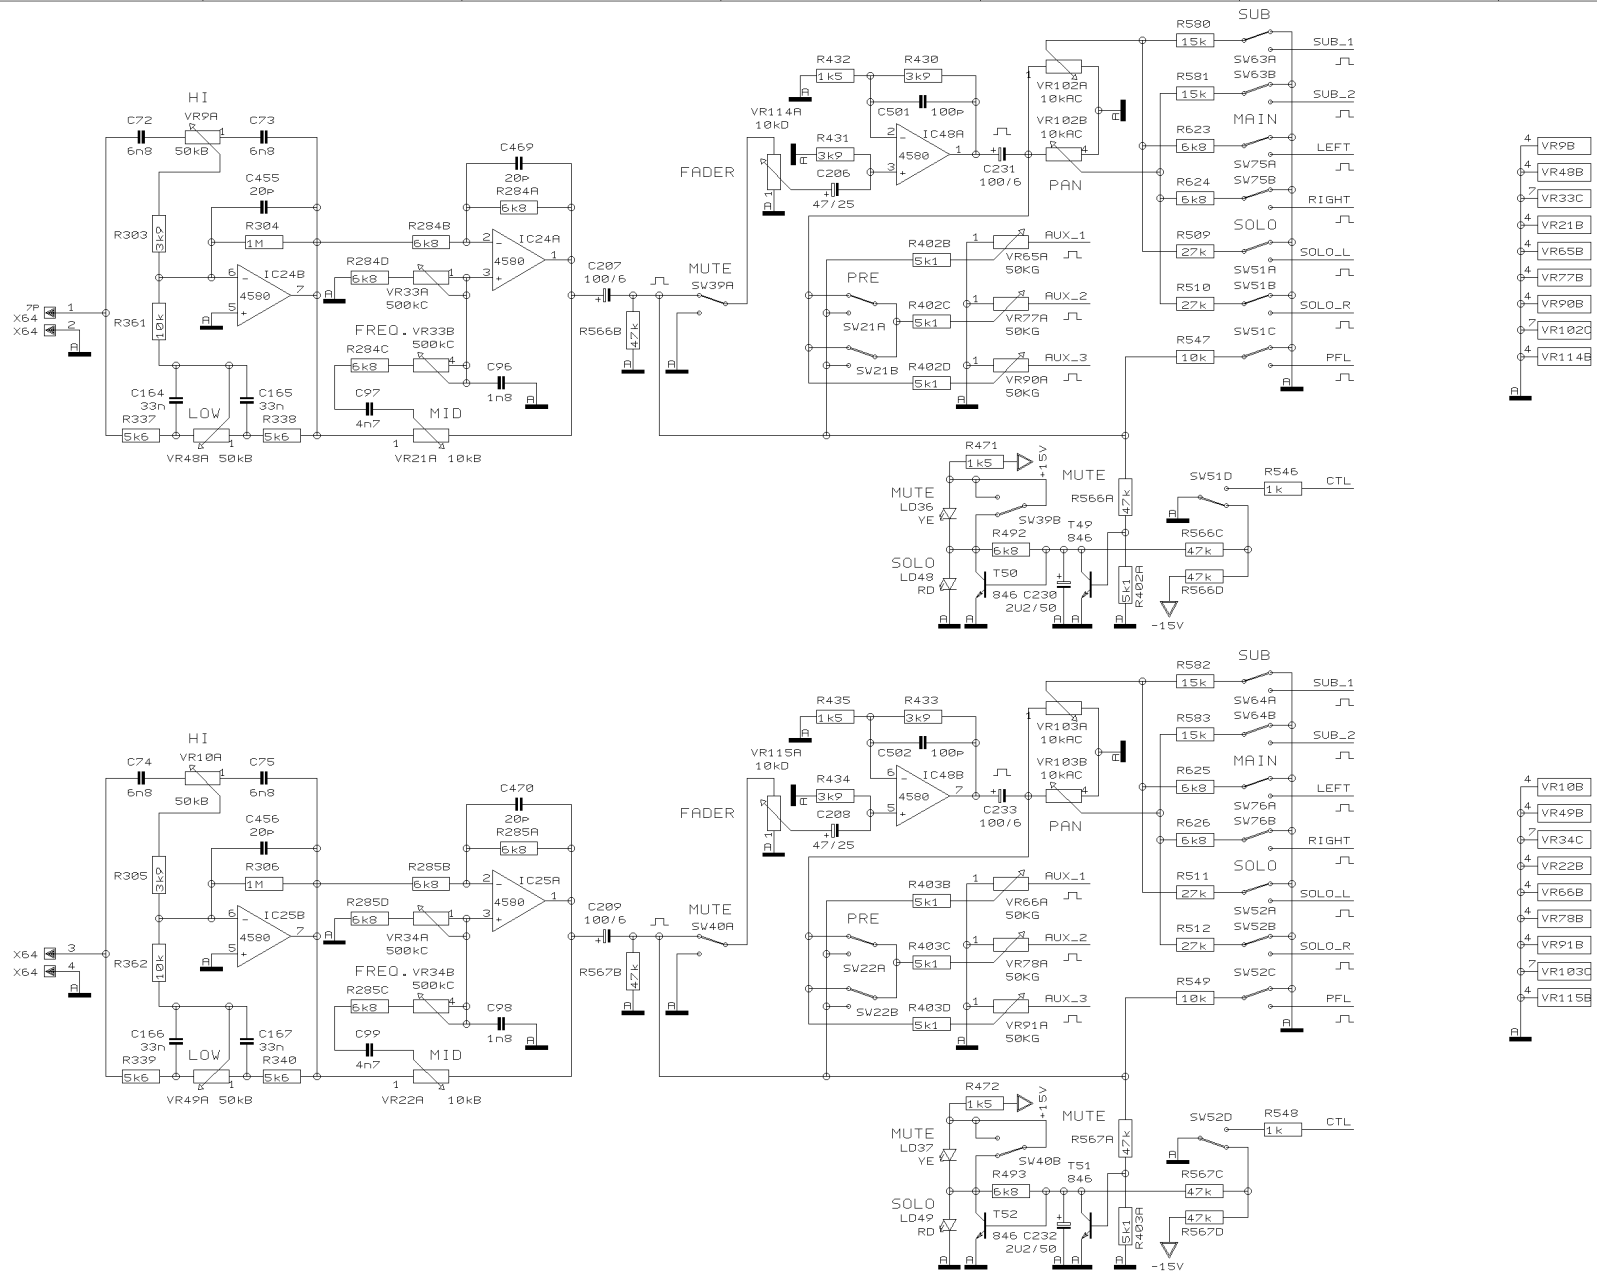

BHK

CHECKED

DATE 26.09. 2  
15:11

PROJECT  
UB2222  
EURORACK UB2222FX PRO  
INPUT CH. 9-16

SHEET 3 OF 13 SHEETS TOTAL

REVISIONS	D		
DRAWN	BHK	CHECKED	DATE 26.09. 2 15:11

PROJECT  
UB2222  
EURORACK UB2222FX PRO  
CHANNEL 1 & 2  
SHEET 4 OF 13 SHEETS TOTAL

REVISIONS	D		
DRAWN	BHK	CHECKED	DATE 26.09. 2 15:12

PROJECT  
UB2222  
EURORACK UB2222FX PRO  
CHANNEL 3 & 4  
SHEET 5 OF 13 SHEETS TOTAL

REVISIONS	D		
DRAWN	BHK	CHECKED	DATE 26.09. 2 15:12

PROJECT  
UB2222  
EURORACK UB2222FX PRO  
CHANNEL 5 & 6  
SHEET 6 OF 13 SHEETS TOTAL

REVISIONS	D		
DRAWN	BHK	CHECKED	DATE 26.09. 2 15:13

PROJECT  
UB2222  
EURORACK UB2222FX PRO  
CHANNEL 7 & 8  
SHEET 7 OF 13 SHEETS TOTAL

REVISIONS

0			
DRAWN	BHK	CHECKED	DATE 26.09. 2 15:14

PROJECT  
UB2222  
EURORACK UB2222FX PRO  
STEREO CHANNEL 13-16  
SHEET 9 OF 13 SHEETS TOTAL