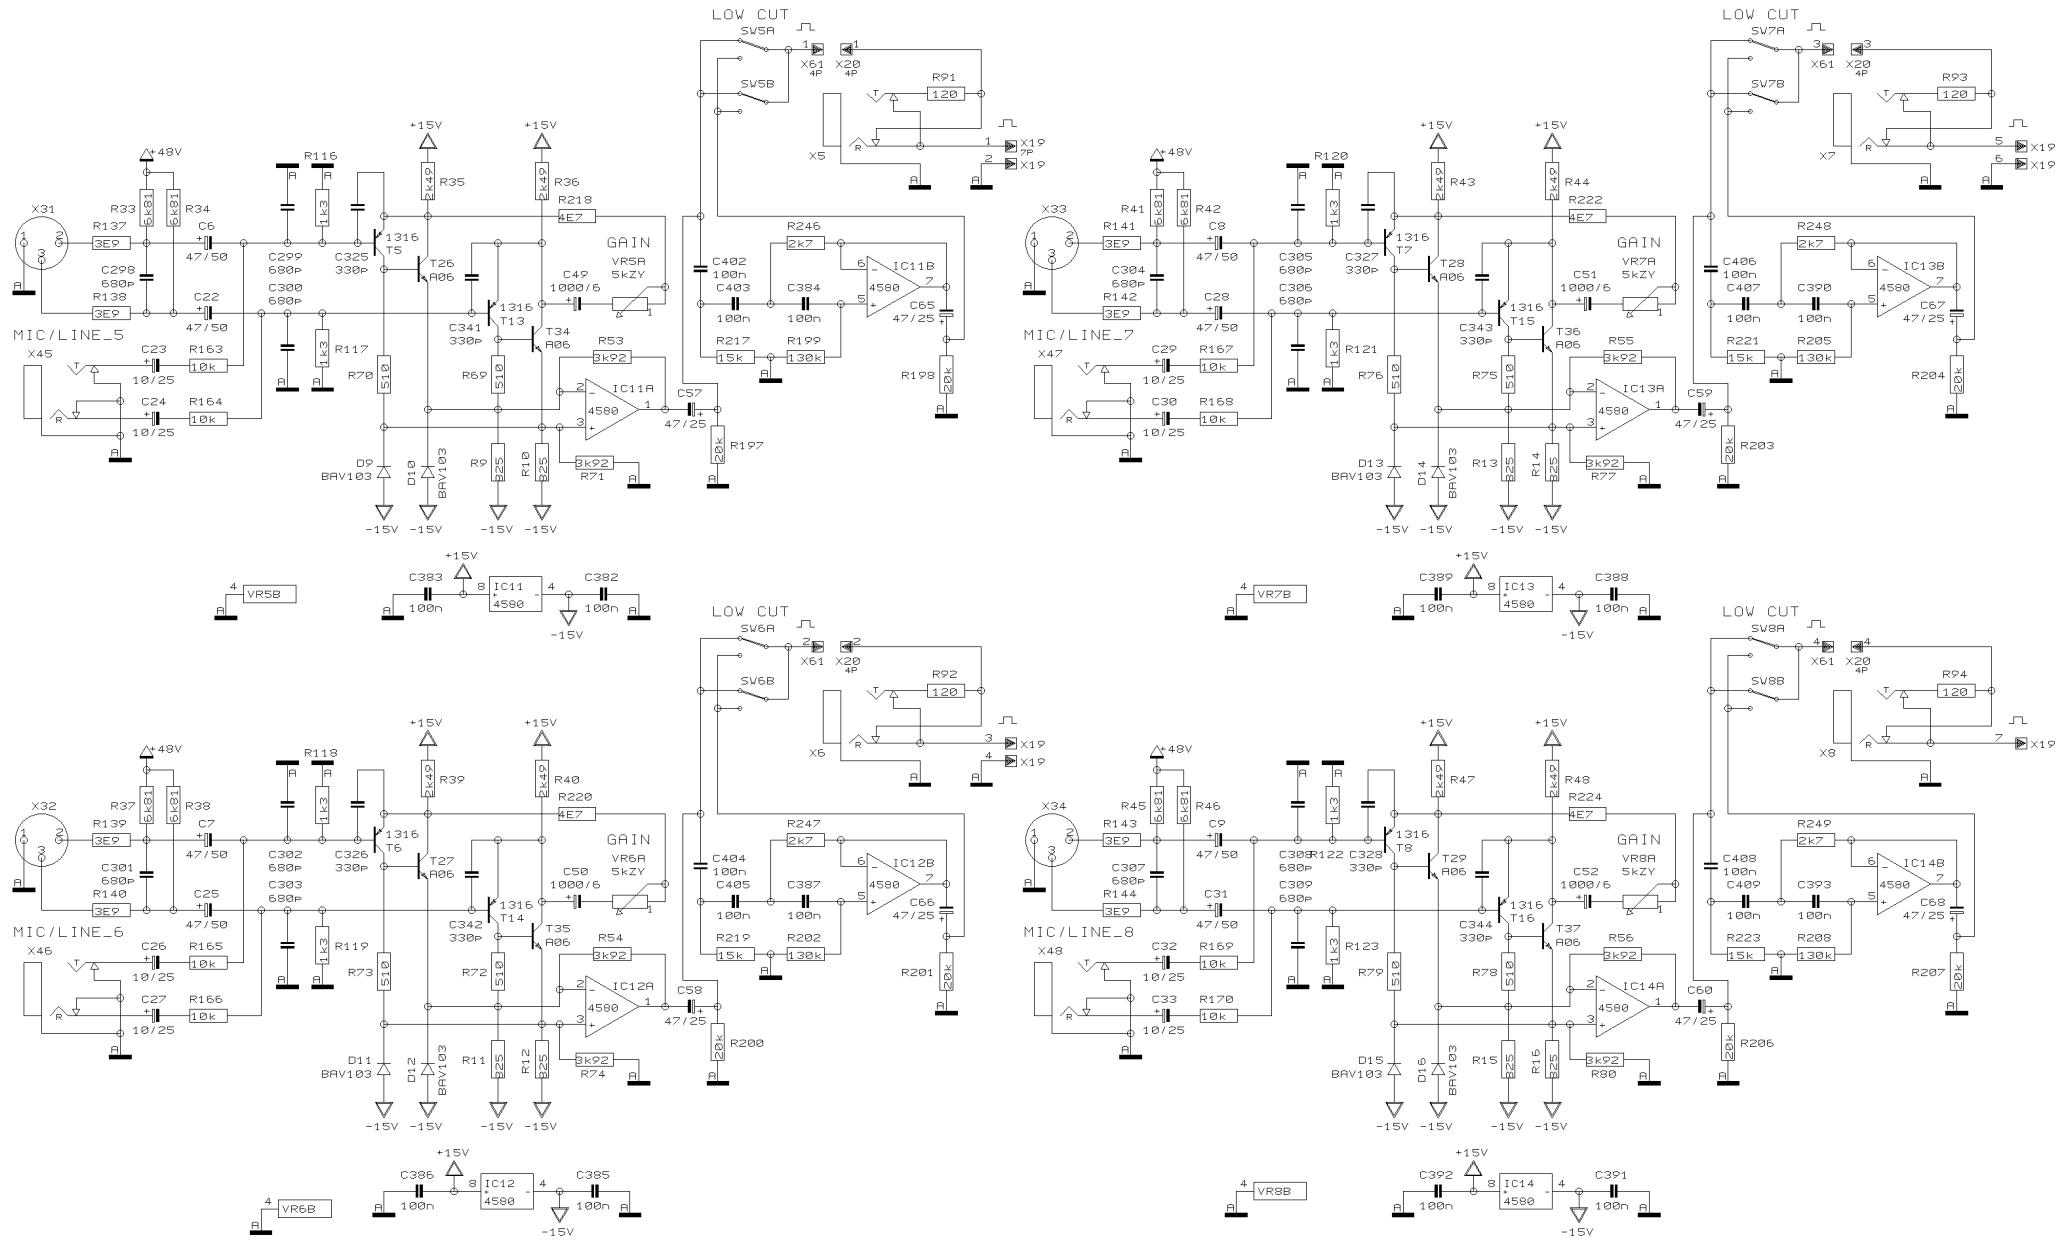

REVISIONS

D

DRAWN BHK

CHECKED

DATE 26.09. 2
15:10

PROJECT
UB2222
EURORACK UB2222FX PRO
MIC INPUT CH. 5-8

SHEET 2 OF 13 SHEETS TOTAL