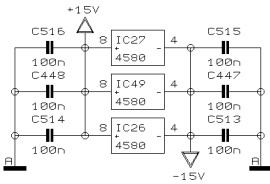

BHK

CHECKED

DATE 26.09. 2  
15:11

PROJECT  
UB2222  
EURORACK UB2222FX PRO  
INPUT CH. 9-16

SHEET 3 OF 13 SHEETS TOTAL

REVISIONS	D		
DRAWN	BHK	CHECKED	DATE 26.09. 2 15:11

PROJECT  
UB2222  
EURORACK UB2222FX PRO  
CHANNEL 1 & 2  
SHEET 4 OF 13 SHEETS TOTAL