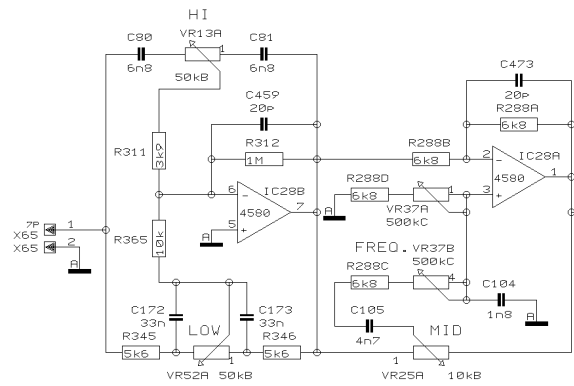

REVISIONS	D		
DRAWN	BHK	CHECKED	DATE 26.09. 2 15:12

PROJECT
UB2222
EURORACK UB2222FX PRO
CHANNEL 5 & 6
SHEET 6 OF 13 SHEETS TOTAL