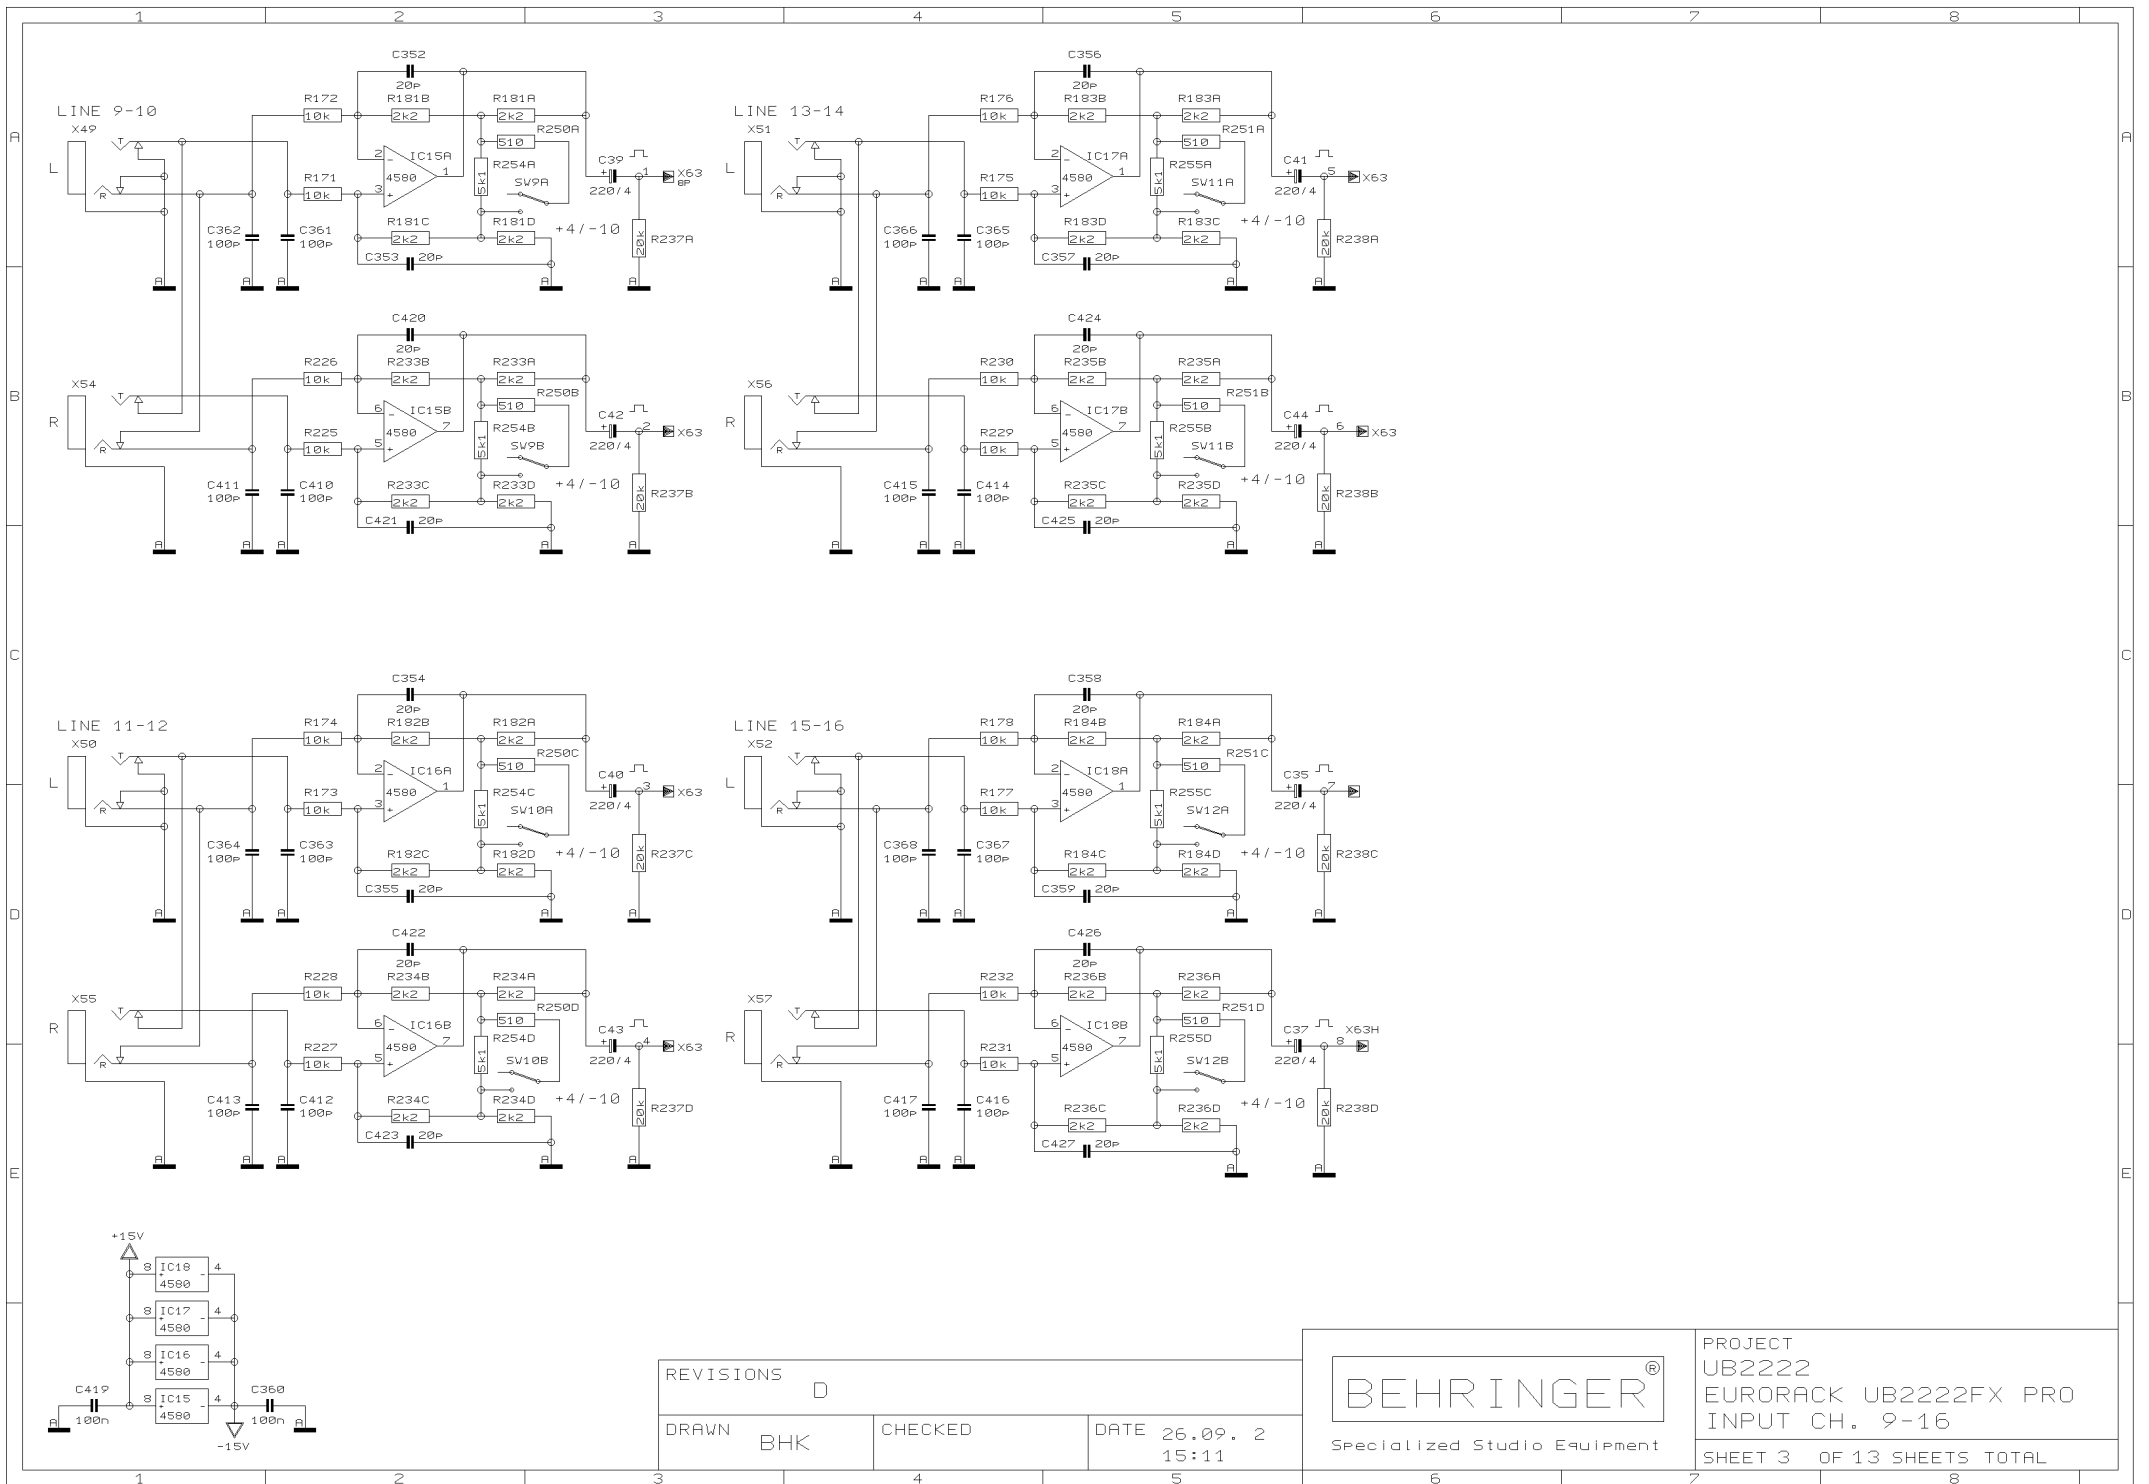

REVISIONS

D

DRAWN

BHK

CHECKED

DATE 26.09. 2
15:11

PROJECT
UB2222
EURORACK UB2222FX PRO
INPUT CH. 9-16

SHEET 3 OF 13 SHEETS TOTAL