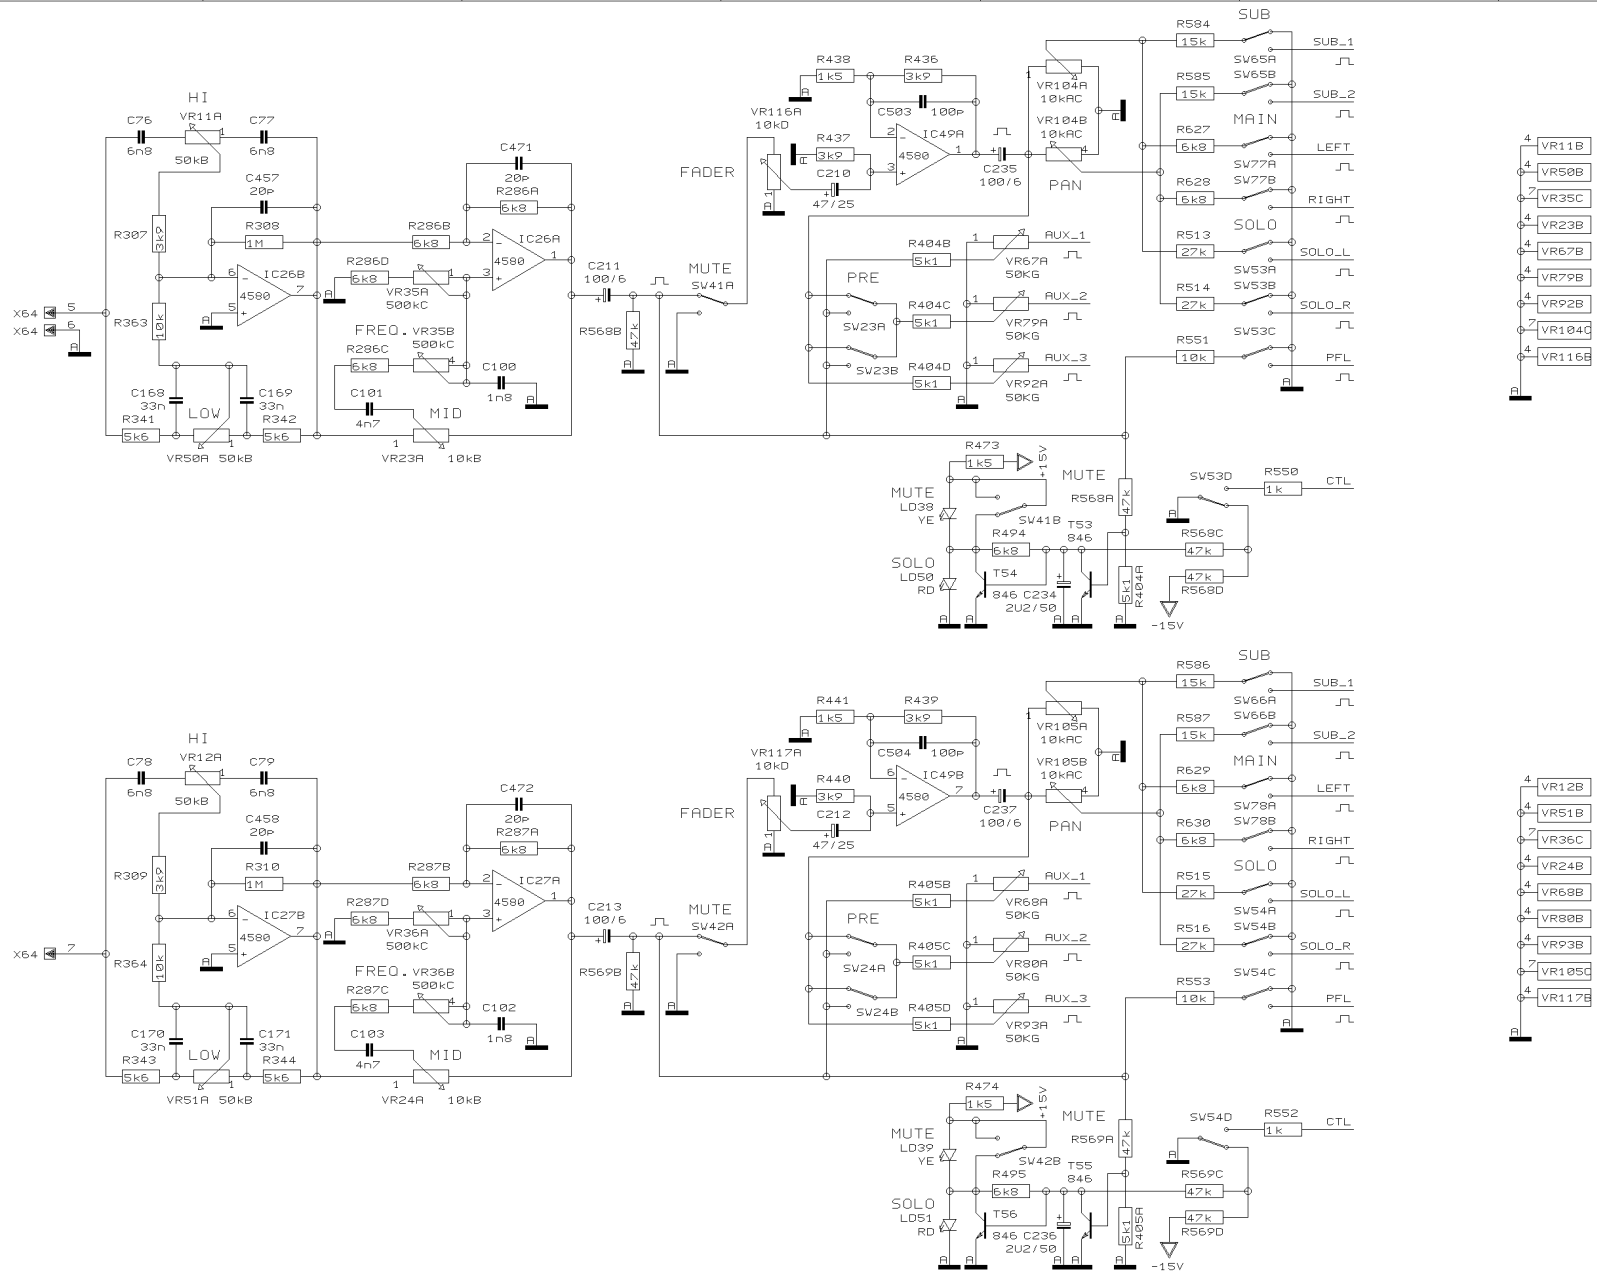

BHK

CHECKED

DATE 26.09. 2  
15:11

PROJECT  
UB2222  
EURORACK UB2222FX PRO  
INPUT CH. 9-16

SHEET 3 OF 13 SHEETS TOTAL

REVISIONS	D		
DRAWN	BHK	CHECKED	DATE 26.09. 2 15:11

PROJECT  
UB2222  
EURORACK UB2222FX PRO  
CHANNEL 1 & 2  
SHEET 4 OF 13 SHEETS TOTAL

REVISIONS	D		
DRAWN	BHK	CHECKED	DATE 26.09. 2 15:12

PROJECT  
UB2222  
EURORACK UB2222FX PRO  
CHANNEL 3 & 4  
SHEET 5 OF 13 SHEETS TOTAL

REVISIONS	D		
DRAWN	BHK	CHECKED	DATE 26.09. 2 15:12

PROJECT  
UB2222  
EURORACK UB2222FX PRO  
CHANNEL 5 & 6  
SHEET 6 OF 13 SHEETS TOTAL

REVISIONS	D		
DRAWN	BHK	CHECKED	DATE 26.09. 2 15:13

PROJECT  
UB2222  
EURORACK UB2222FX PRO  
CHANNEL 7 & 8  
SHEET 7 OF 13 SHEETS TOTAL

REVISIONS

0			
DRAWN	BHK	CHECKED	DATE 26.09. 2 15:14

PROJECT  
UB2222  
EURORACK UB2222FX PRO  
STEREO CHANNEL 13-16  
SHEET 9 OF 13 SHEETS TOTAL