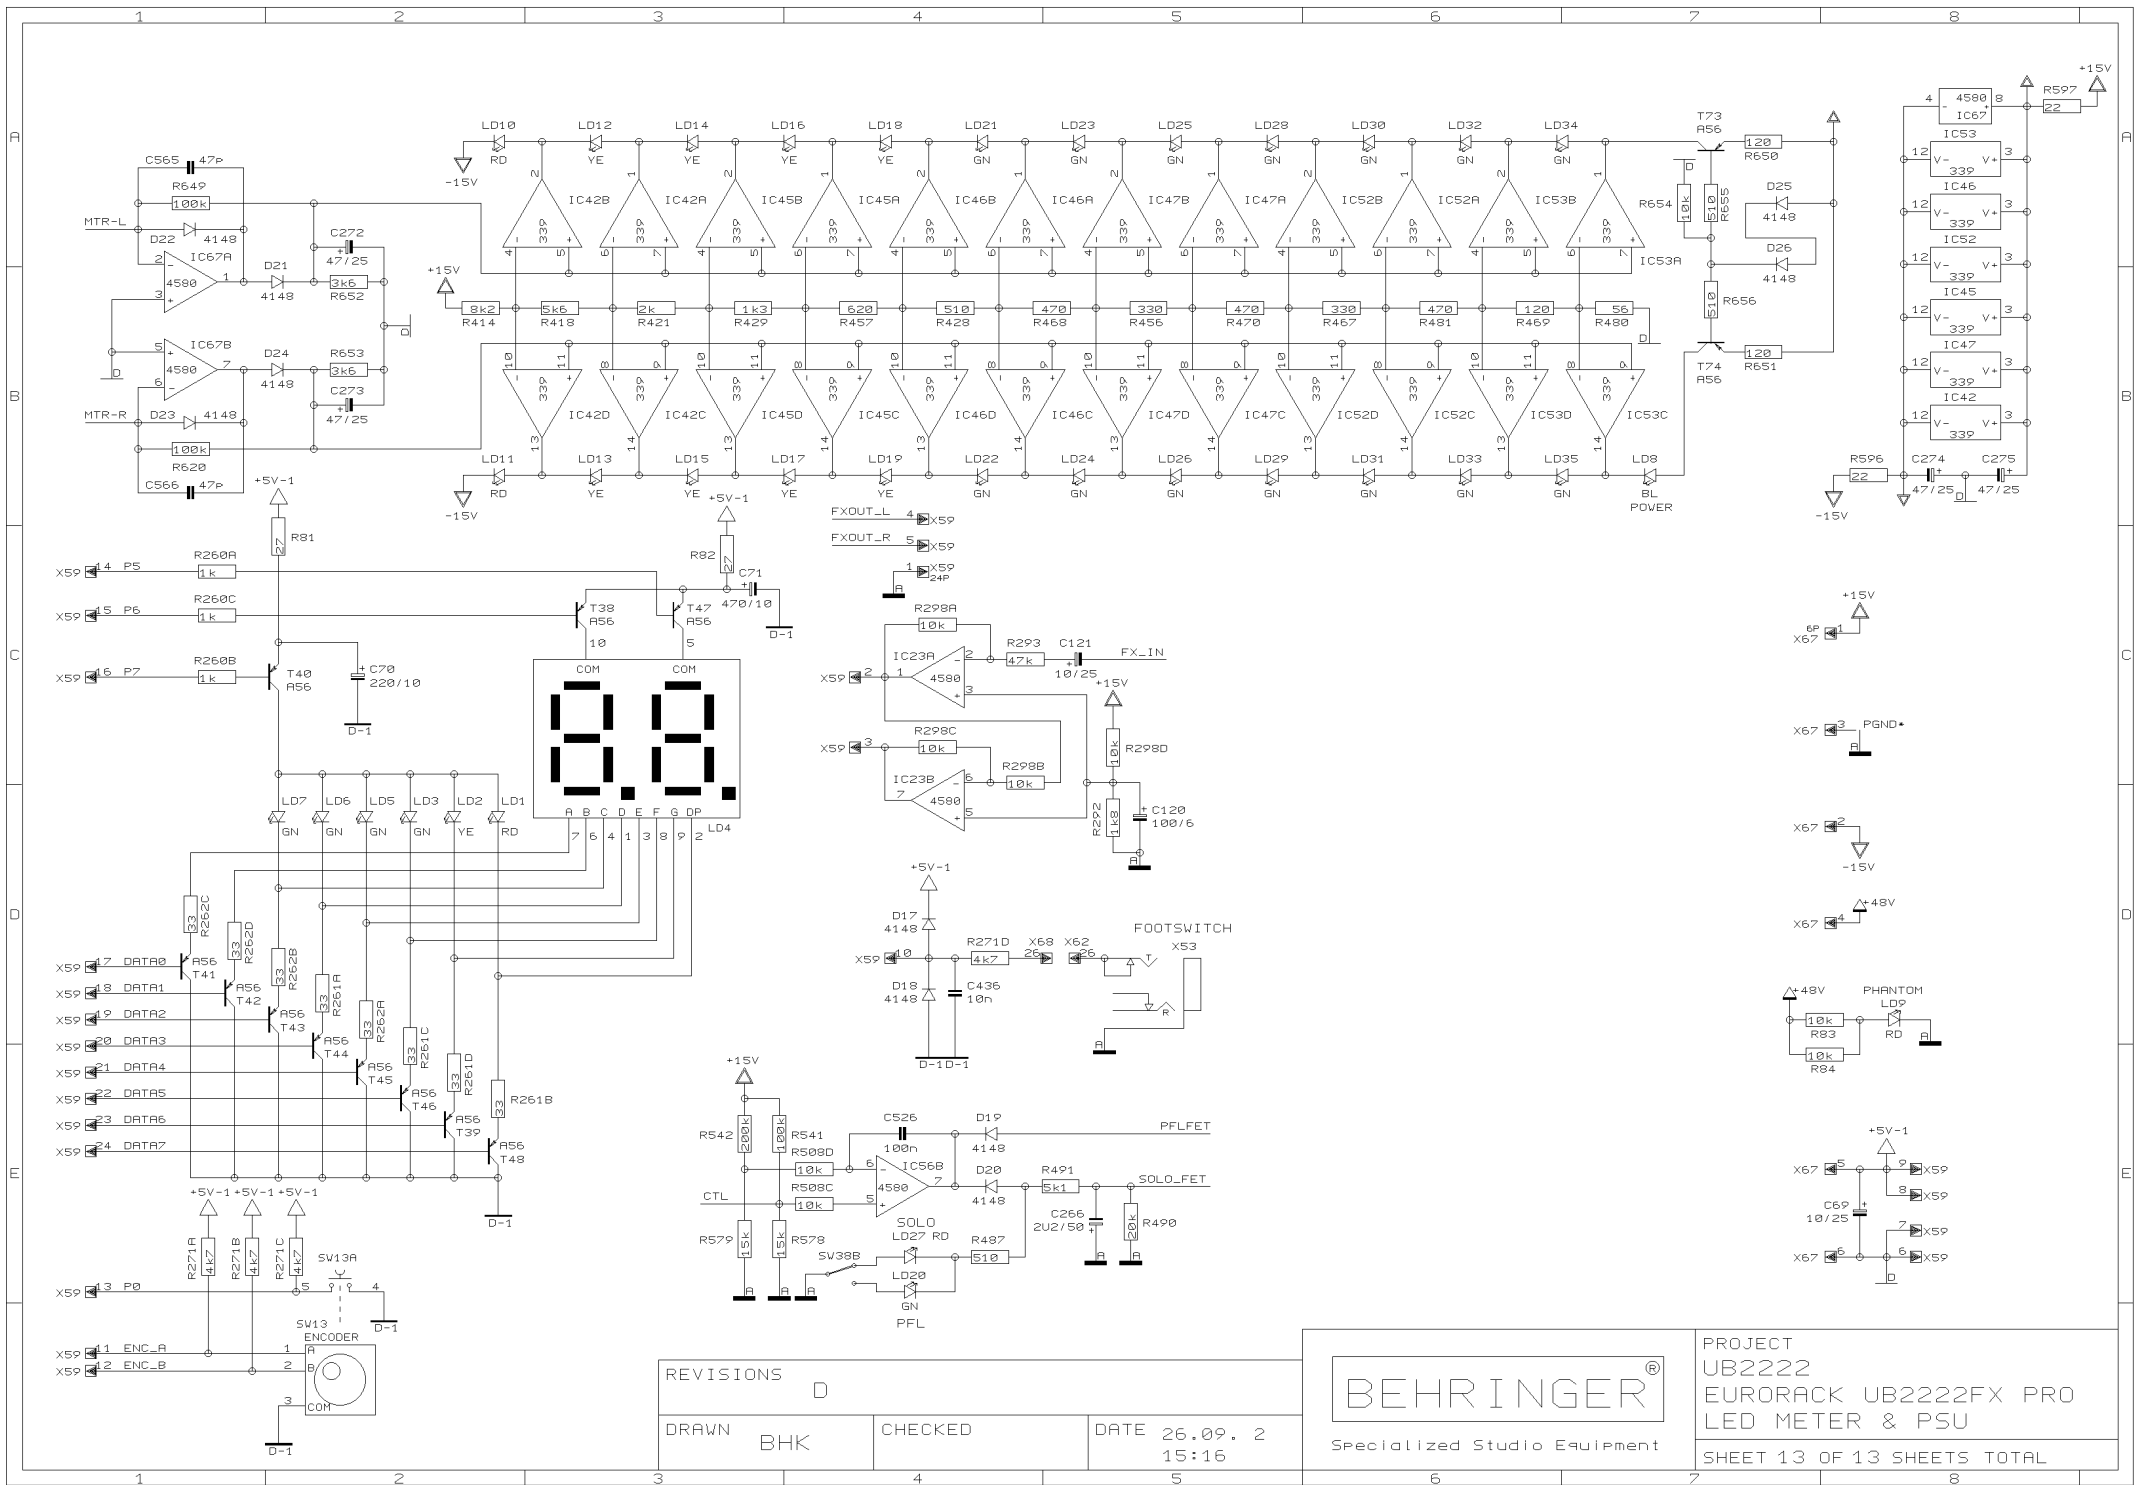

REVISIONS

DRAWN BHK

CHECKED

DATE 26.09. 2
15:16

BEHRINGER®

Specialized Studio Equipment

PROJECT
UB2222
EURORACK UB2222FX PRO
LED METER & PSU

SHEET 13 OF 13 SHEETS TOTAL