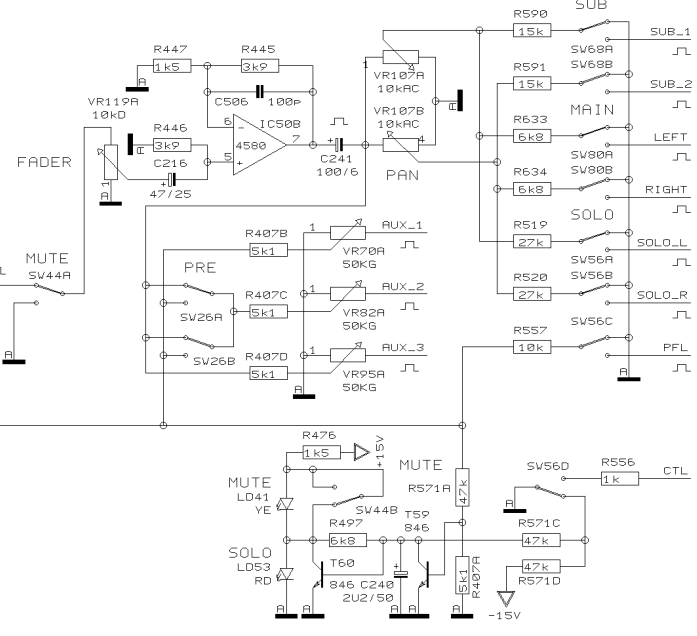

REVISIONS	D		
DRAWN	BHK	CHECKED	DATE 26.09. 2 15:12

PROJECT
UB2222
EURORACK UB2222FX PRO
CHANNEL 5 & 6
SHEET 6 OF 13 SHEETS TOTAL