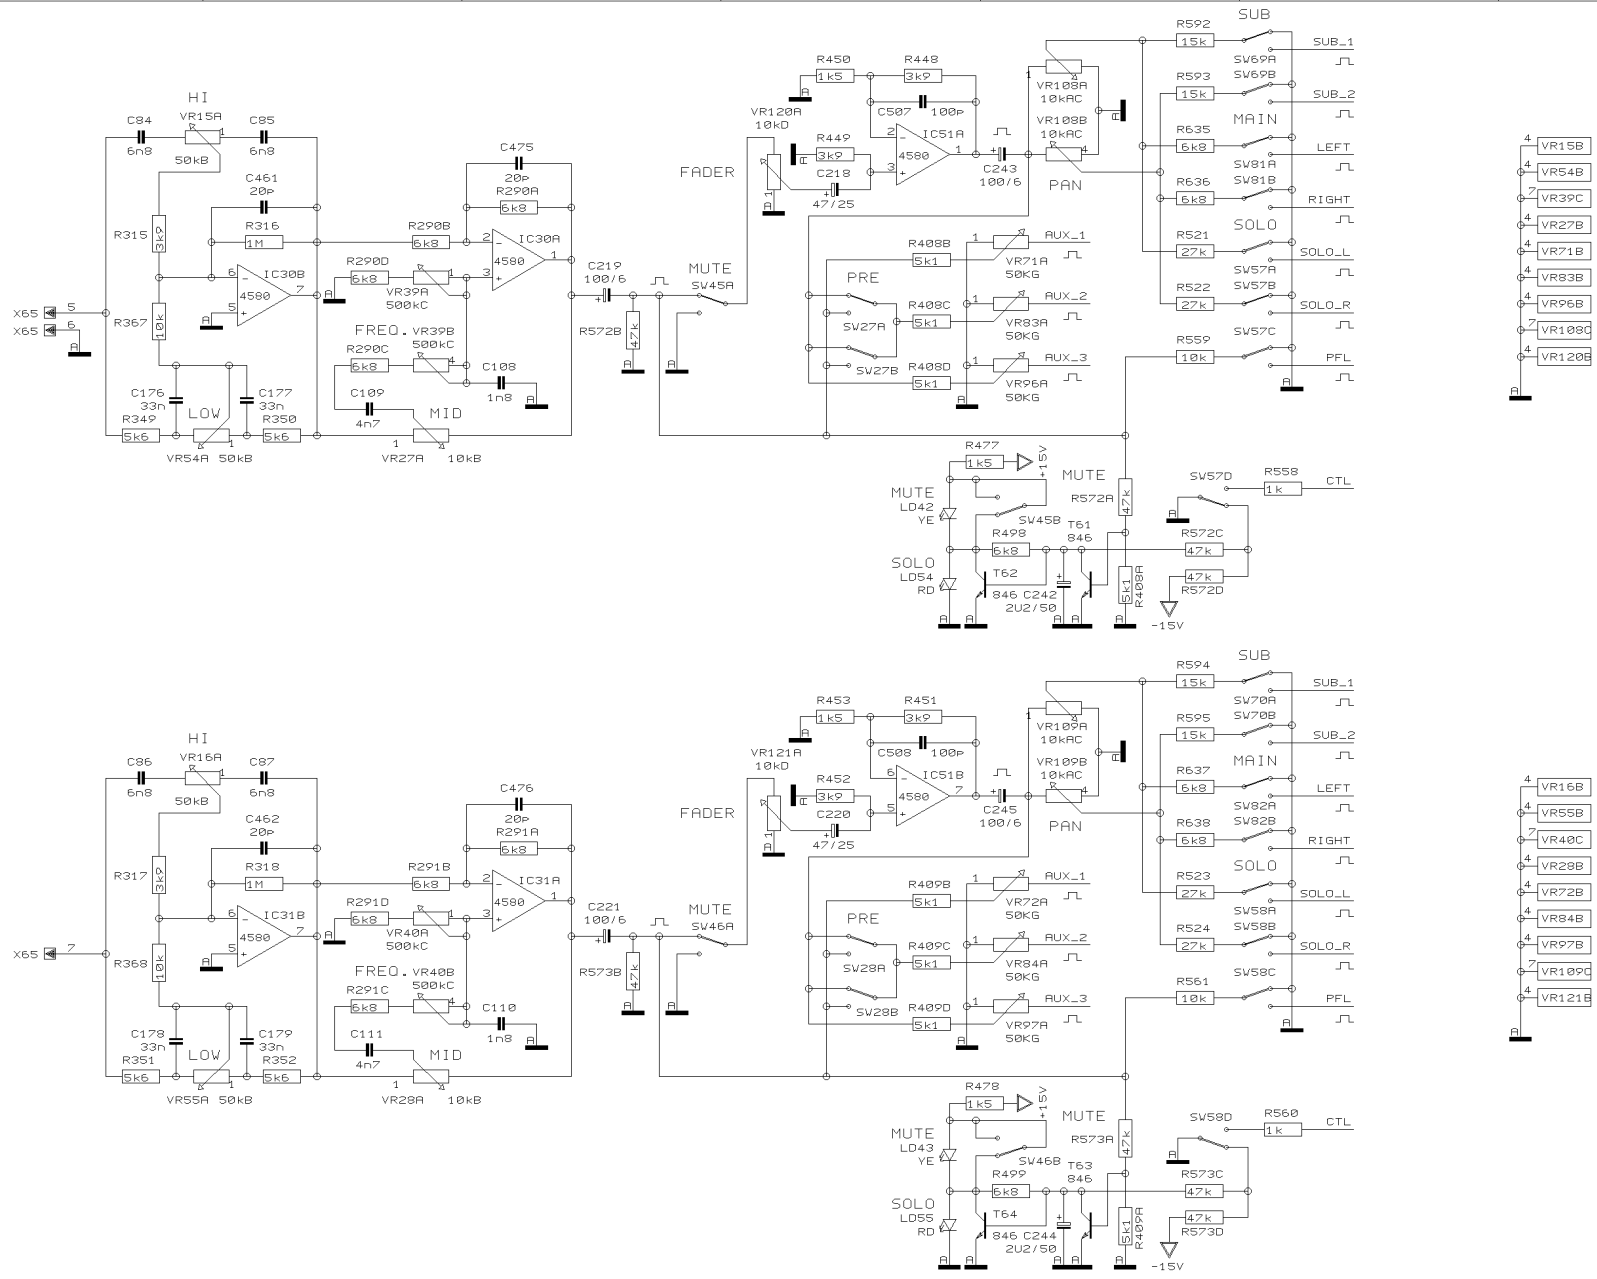

REVISIONS	D		
DRAWN	BHK	CHECKED	DATE 26.09. 2 15:12

PROJECT  
UB2222  
EURORACK UB2222FX PRO  
CHANNEL 3 & 4  
SHEET 5 OF 13 SHEETS TOTAL

REVISIONS	D		
DRAWN	BHK	CHECKED	DATE 26.09. 2 15:12

PROJECT  
UB2222  
EURORACK UB2222FX PRO  
CHANNEL 5 & 6  
SHEET 6 OF 13 SHEETS TOTAL

REVISIONS	D		
DRAWN	BHK	CHECKED	DATE 26.09. 2 15:13

PROJECT  
UB2222  
EURORACK UB2222FX PRO  
CHANNEL 7 & 8  
SHEET 7 OF 13 SHEETS TOTAL

REVISIONS

0			
DRAWN	BHK	CHECKED	DATE 26.09. 2 15:14

PROJECT  
UB2222  
EURORACK UB2222FX PRO  
STEREO CHANNEL 13-16  
SHEET 9 OF 13 SHEETS TOTAL