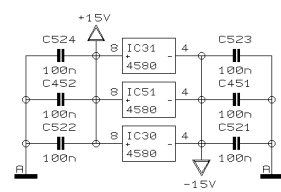

REVISIONS	D		
DRAWN	BHK	CHECKED	DATE 26.09. 2 15:12

PROJECT  
UB2222  
EURORACK UB2222FX PRO  
CHANNEL 3 & 4  
SHEET 5 OF 13 SHEETS TOTAL

REVISIONS	D		
DRAWN	BHK	CHECKED	DATE 26.09. 2 15:12

PROJECT  
UB2222  
EURORACK UB2222FX PRO  
CHANNEL 5 & 6  
SHEET 6 OF 13 SHEETS TOTAL