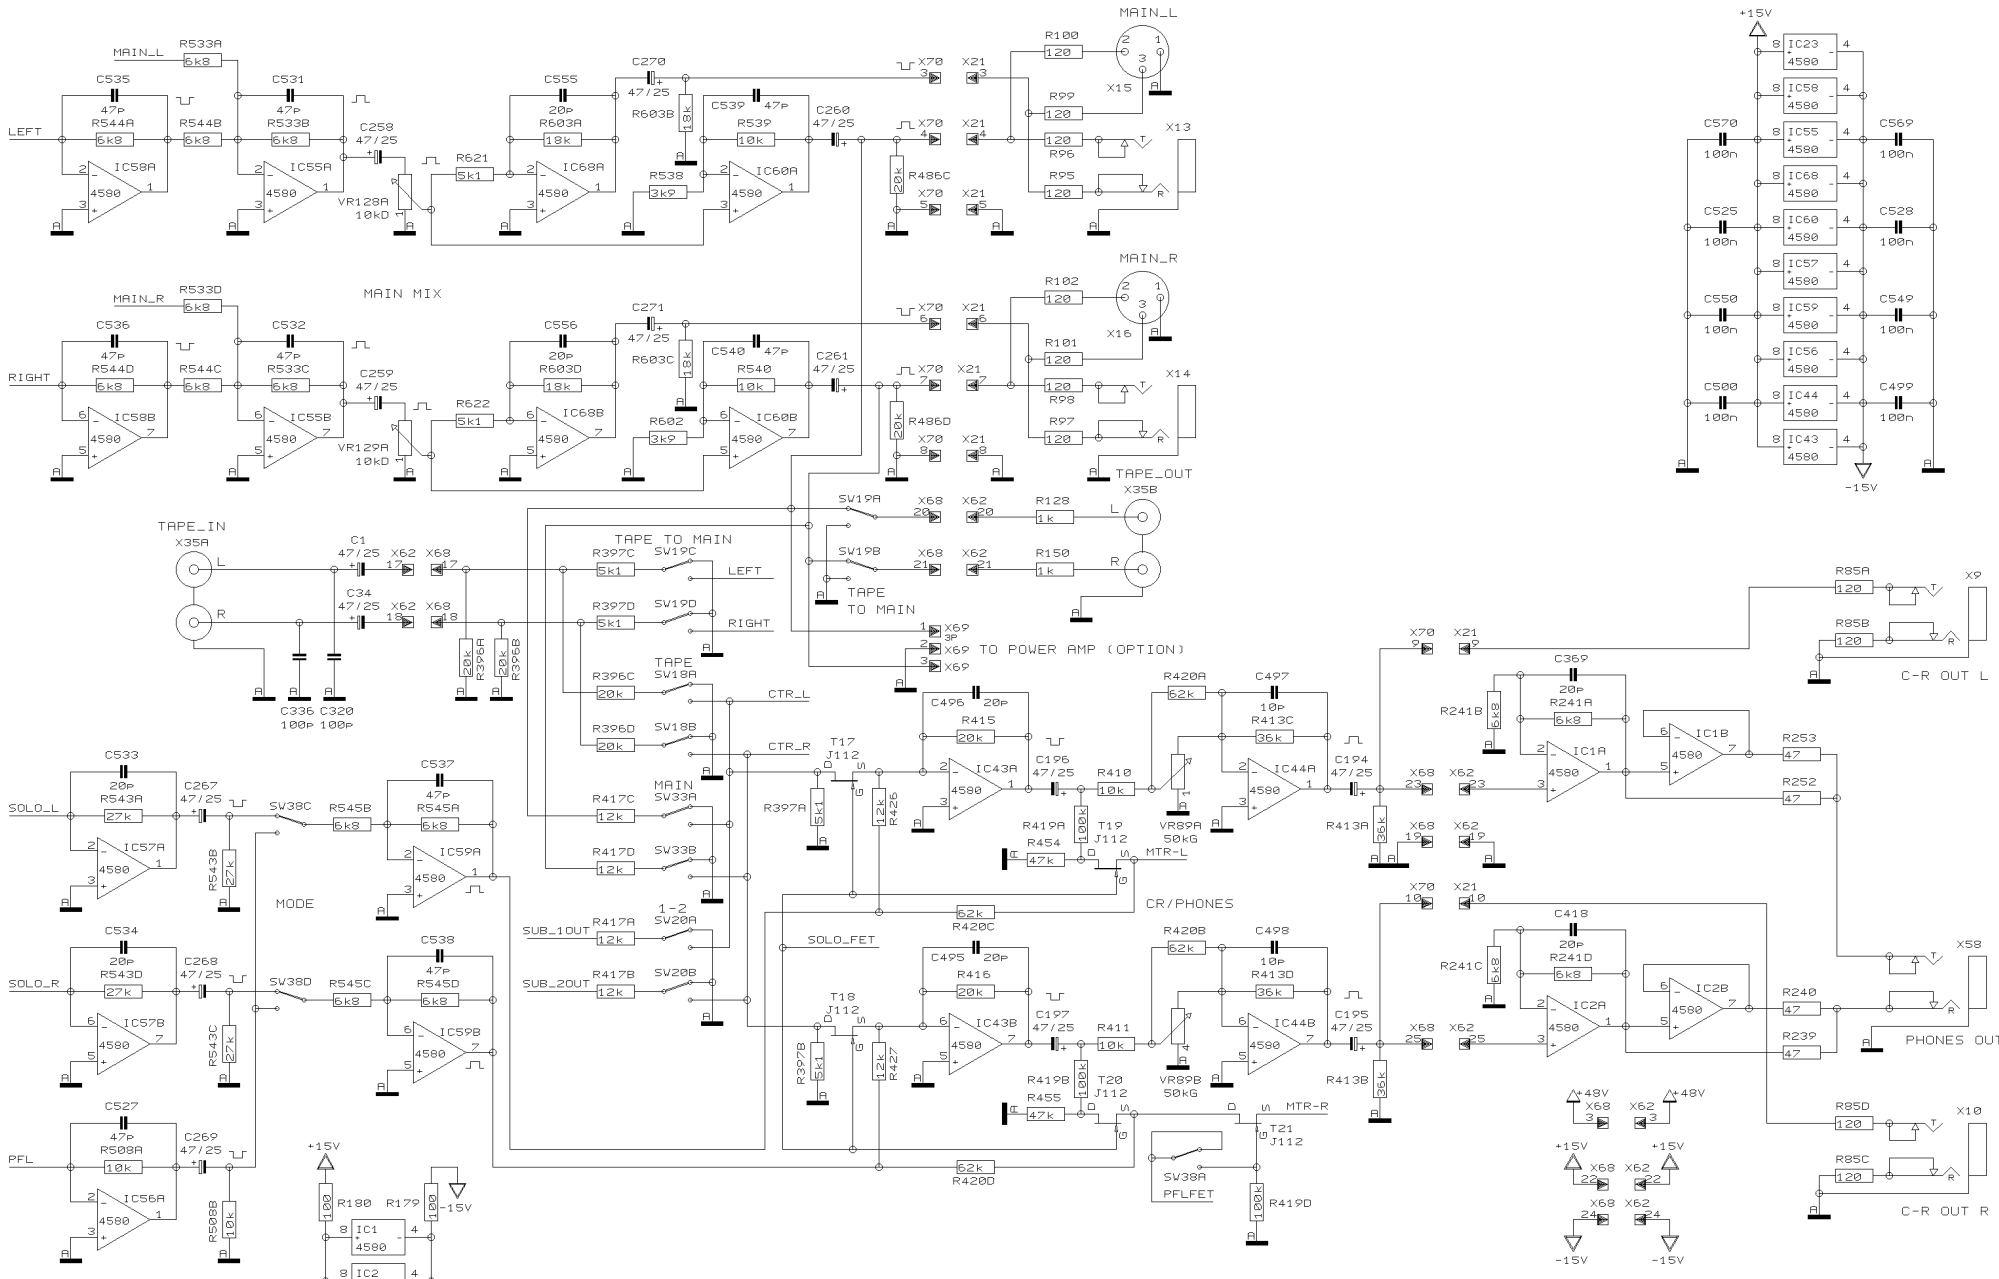

REVISIONS D

DRAWN BHK

CHECKED

DATE 26.09.2  
15:14

PROJECT UB2222  
EURORACK UB2222FX PRO  
AUX RETURNS 1-3  
SHEET 10 OF 13 SHEETS TOTAL

REVISIONS	D		
DRAWN	BHK	CHECKED	DATE 26.09. 2 15:15

  
 Specialized Studio Equipment