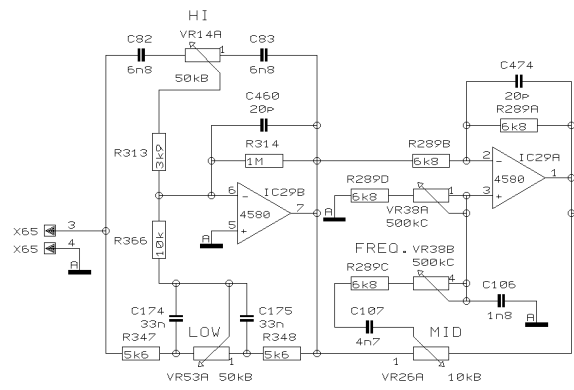

REVISIONS	D		
DRAWN	BHK	CHECKED	DATE 26.09. 2 15:12

PROJECT
UB2222
EURORACK UB2222FX PRO
CHANNEL 5 & 6
SHEET 6 OF 13 SHEETS TOTAL