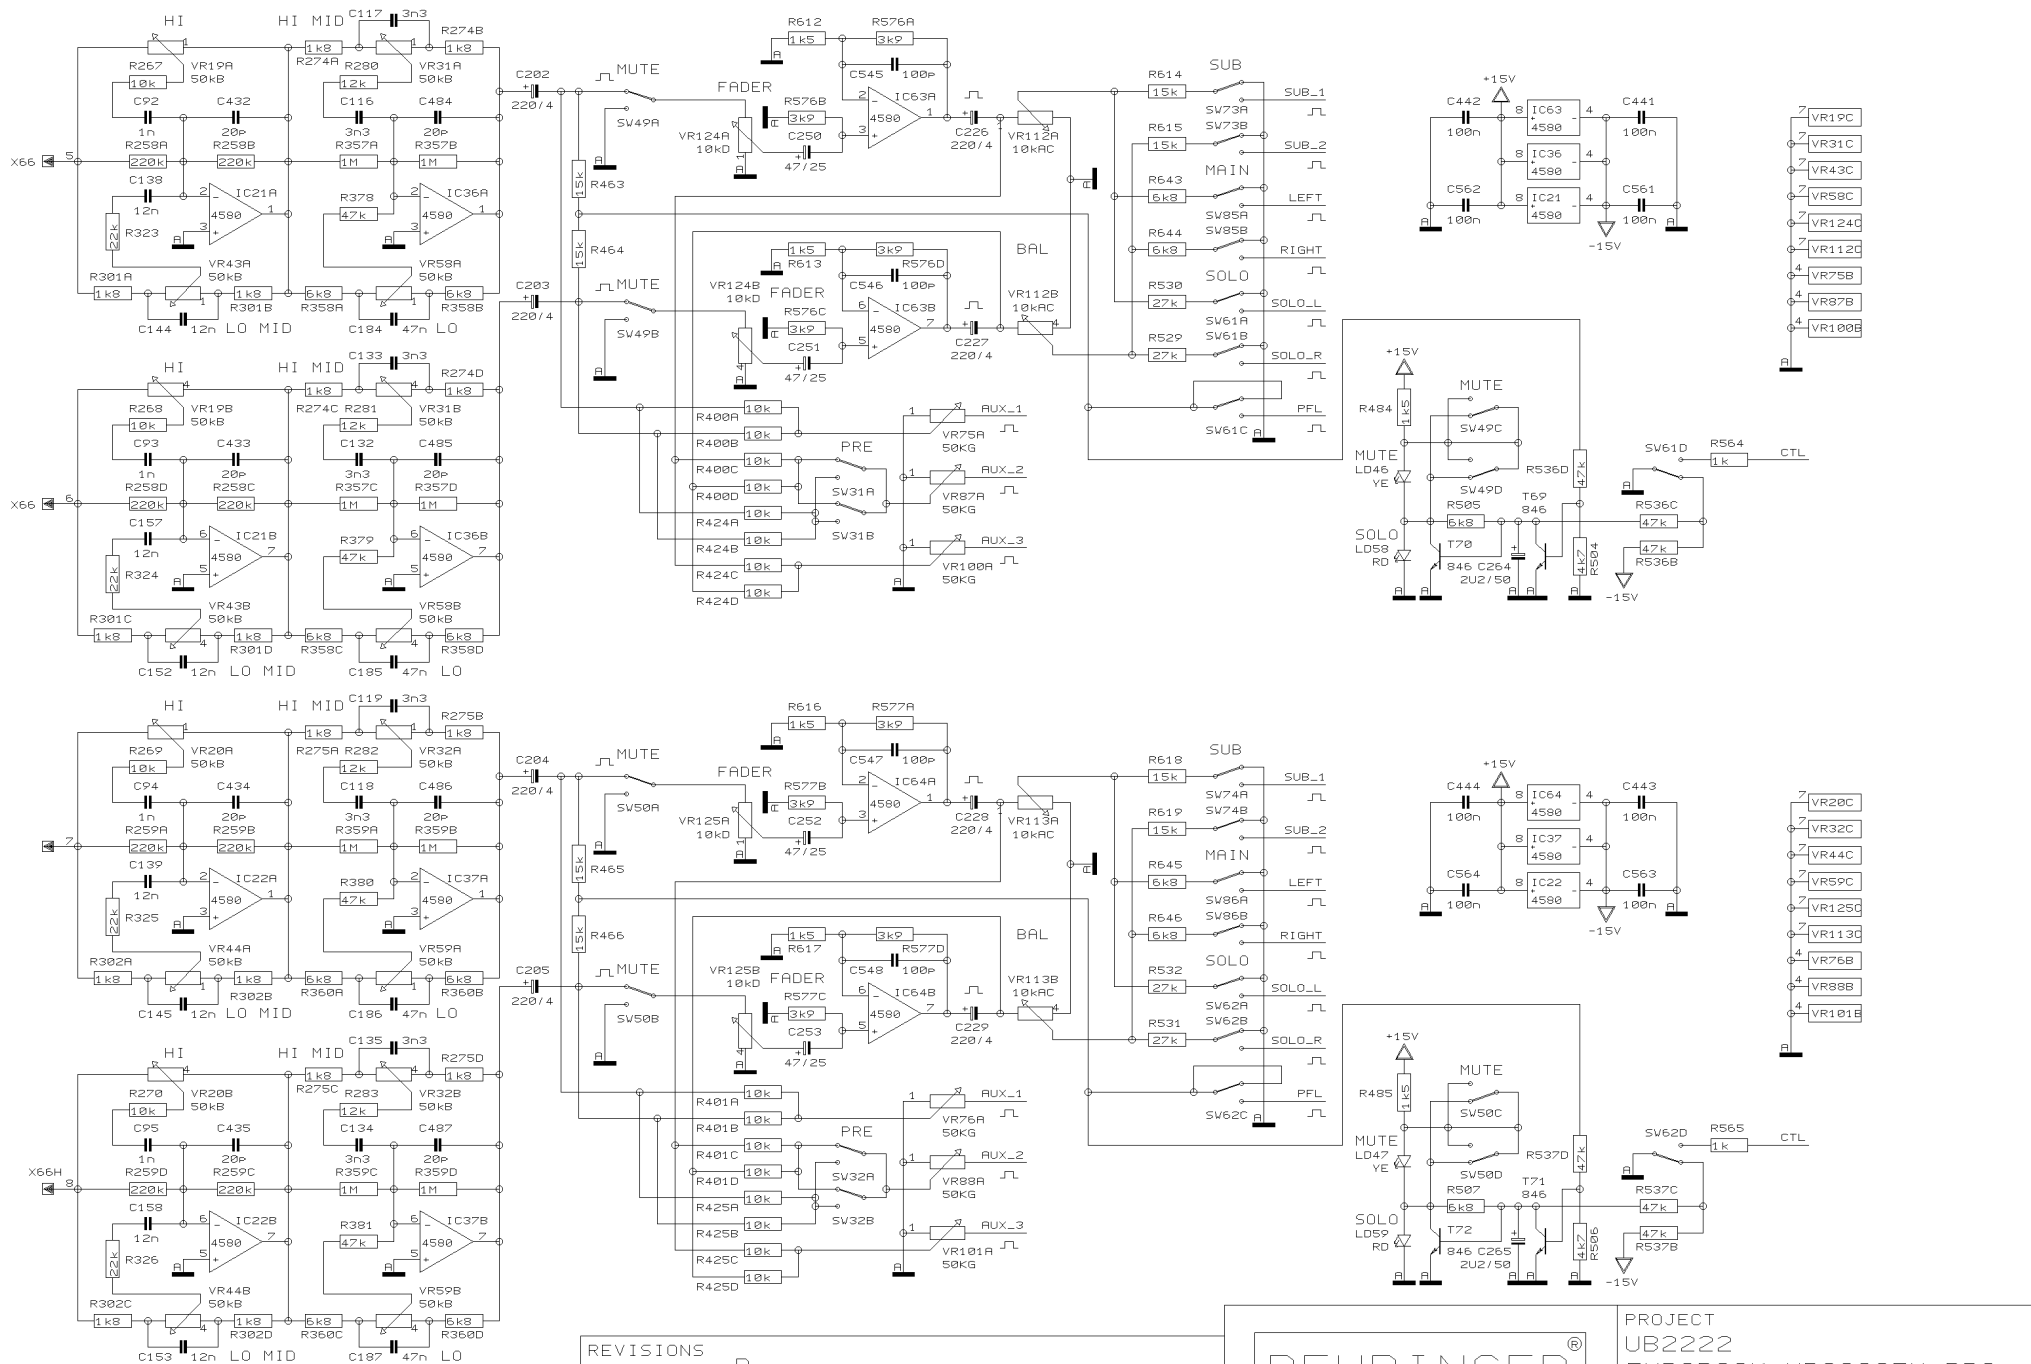

REVISIONS

0			
DRAWN	BHK	CHECKED	DATE 26.09. 2 15:14

PROJECT
UB2222
EURORACK UB2222FX PRO
STEREO CHANNEL 13-16
SHEET 9 OF 13 SHEETS TOTAL