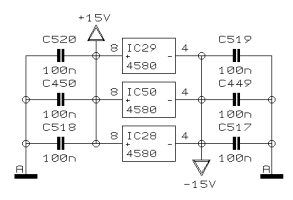

REVISIONS	D		
DRAWN	BHK	CHECKED	DATE 26.09. 2 15:12

PROJECT
UB2222
EURORACK UB2222FX PRO
CHANNEL 5 & 6
SHEET 6 OF 13 SHEETS TOTAL