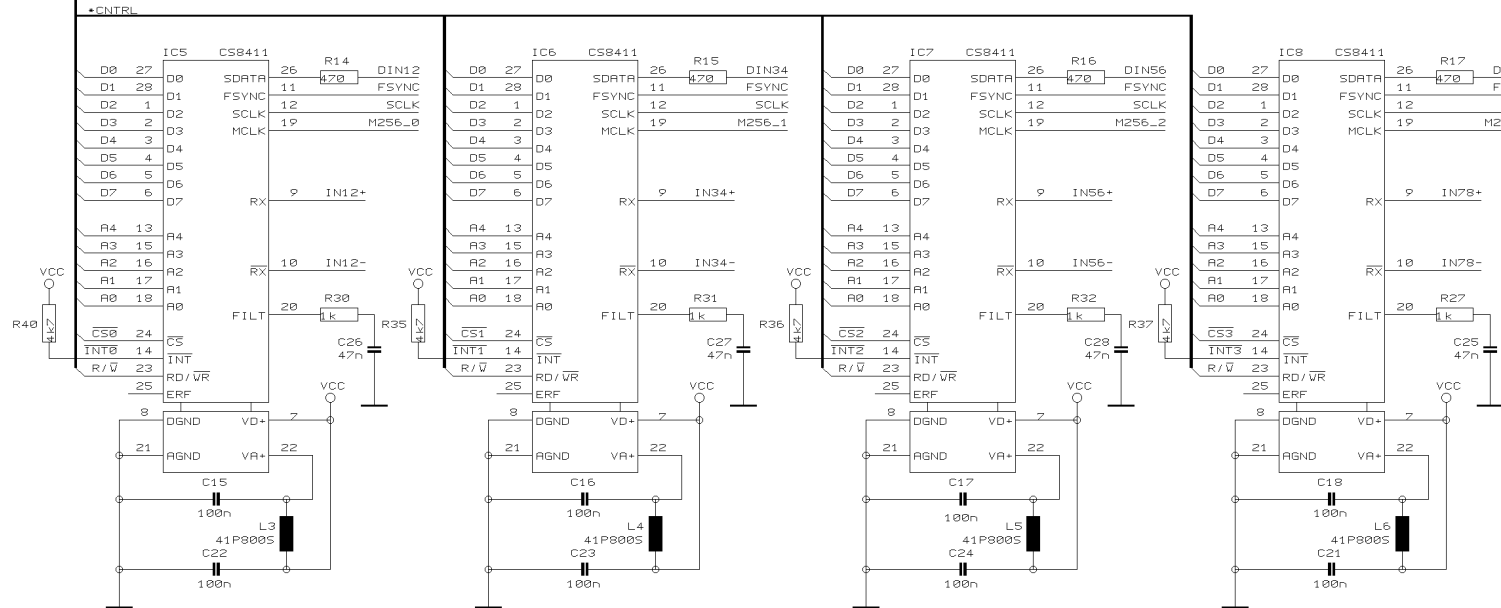

I2S I/O SELECTORS  
PER 8 CHANNEL

SELECT INPUT SYNC MASTER CLK

PIGGYBACK

REVISIONS C (17.01.2001)

DRAWN SP CHECKED DATE 02.04. 2 13:08

PROJECT AESIO08  
DDX3216 EXPANSION BOARD  
CNTRL & SELECT  
SHEET 1 OF 2 SHEETS TOTAL