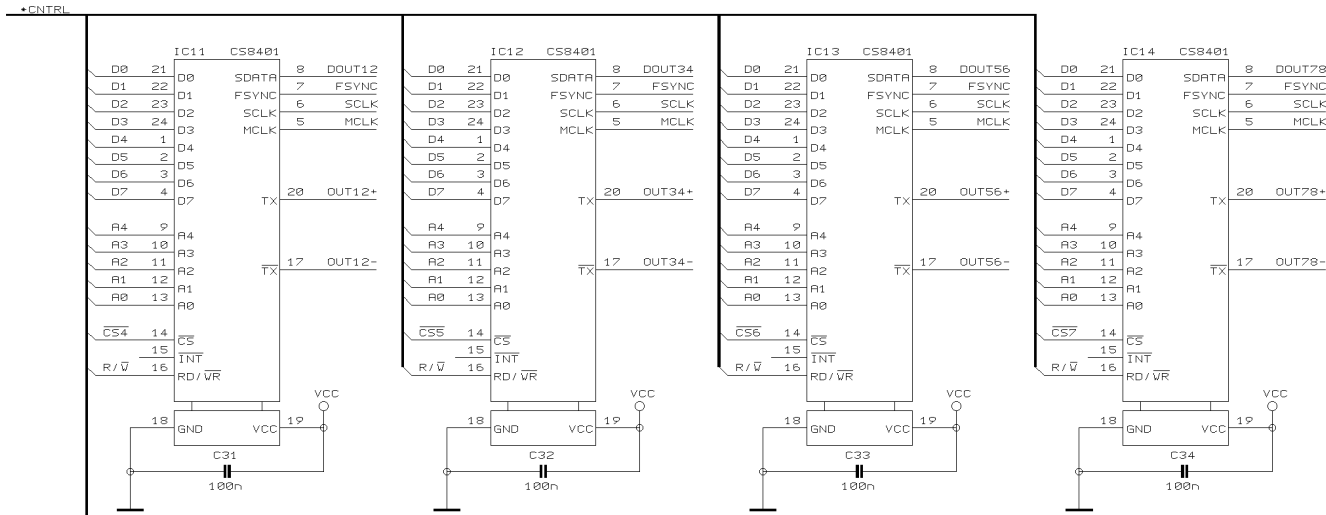

I2S I/O SELECTORS  
PER 8 CHANNEL

SELECT INPUT SYNC MASTER CLK

PIGGYBACK

REVISIONS C (17.01.2001)

DRAWN SP CHECKED DATE 02.04. 2 13:08

PROJECT AESIO08  
DDX3216 EXPANSION BOARD  
CNTRL & SELECT  
SHEET 1 OF 2 SHEETS TOTAL