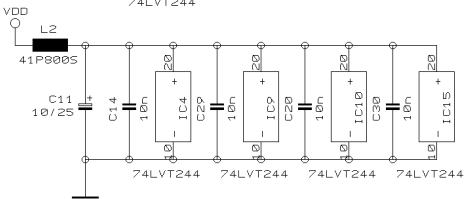

I2S I/O SELECTORS  
PER 8 CHANNEL

SELECT INPUT SYNC MASTER CLK

PIGGYBACK

REVISIONS C (17.01.2001)

DRAWN SP CHECKED DATE 02.04. 2 13:08

PROJECT AESIO08  
DDX3216 EXPANSION BOARD  
CNTRL & SELECT  
SHEET 1 OF 2 SHEETS TOTAL

AES/EBU CD8-AE-S

REVISIONS C

DRAWN SP

CHECKED

DATE 02.04. 2  
13:09

PROJECT  
AESIO08  
DDX3216 EXPANSION BOARD  
AES/EBU 8 CHANNEL IO  
SHEET 2 OF 2 SHEETS TOTAL