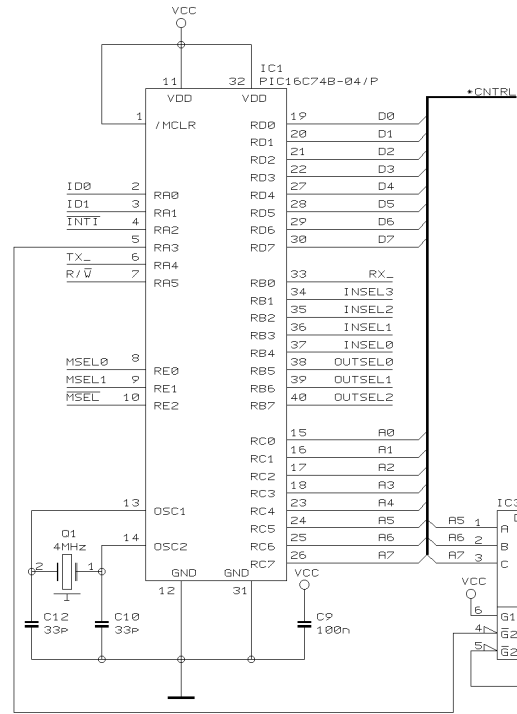

I2S I/O SELECTORS  
PER 8 CHANNEL

SELECT INPUT SYNC MASTER CLK

PIGGYBACK

REVISIONS C (17.01.2001)

DRAWN SP CHECKED DATE 02.04. 2 13:08

PROJECT AESIO08  
DDX3216 EXPANSION BOARD  
CNTRL & SELECT  
SHEET 1 OF 2 SHEETS TOTAL

AES/EBU CD8-AE-S

REVISIONS C

DRAWN SP

CHECKED

DATE 02.04. 2  
13:09

PROJECT  
AESIO08  
DDX3216 EXPANSION BOARD  
AES/EBU 8 CHANNEL IO  
SHEET 2 OF 2 SHEETS TOTAL