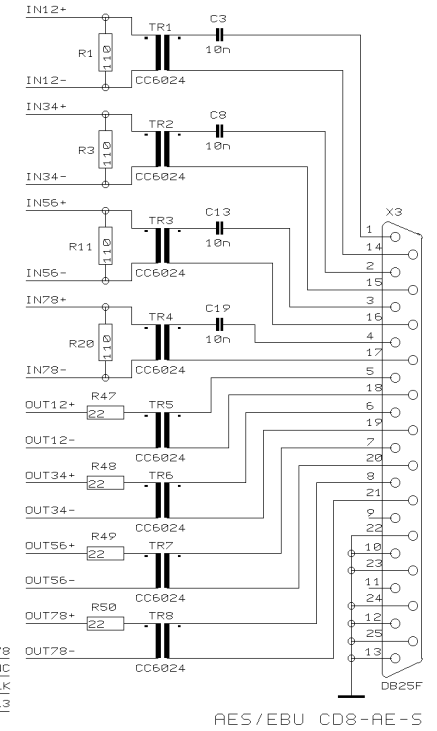

I2S I/O SELECTORS  
PER 8 CHANNEL

SELECT INPUT SYNC MASTER CLK

PIGGYBACK

REVISIONS C (17.01.2001)

DRAWN SP CHECKED DATE 02.04. 2 13:08

PROJECT AESIO08  
DDX3216 EXPANSION BOARD  
CNTRL & SELECT  
SHEET 1 OF 2 SHEETS TOTAL

AES/EBU CD8-AE-S

REVISIONS C

DRAWN SP

CHECKED

DATE 02.04. 2  
13:09

PROJECT  
AESIO08  
DDX3216 EXPANSION BOARD  
AES/EBU 8 CHANNEL IO  
SHEET 2 OF 2 SHEETS TOTAL