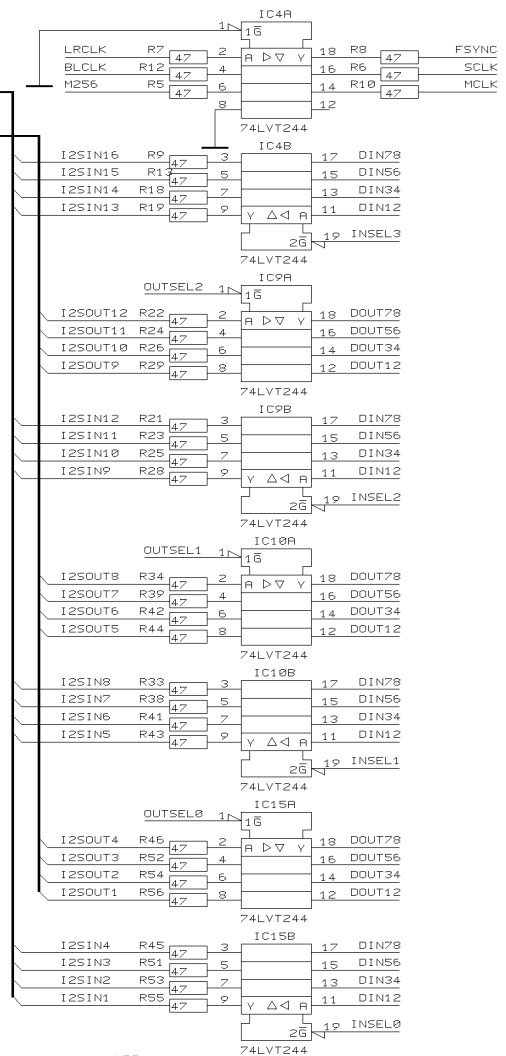

I2S I/O SELECTORS  
PER 8 CHANNEL

SELECT INPUT SYNC MASTER CLK

PIGGYBACK

REVISIONS C (17.01.2001)

DRAWN SP CHECKED DATE 02.04. 2 13:08

PROJECT AESIO08  
DDX3216 EXPANSION BOARD  
CNTRL & SELECT  
SHEET 1 OF 2 SHEETS TOTAL

AES/EBU CD8-AE-S

REVISIONS C

DRAWN SP

CHECKED

DATE 02.04. 2  
13:09

PROJECT  
AESIO08  
DDX3216 EXPANSION BOARD  
AES/EBU 8 CHANNEL IO  
SHEET 2 OF 2 SHEETS TOTAL