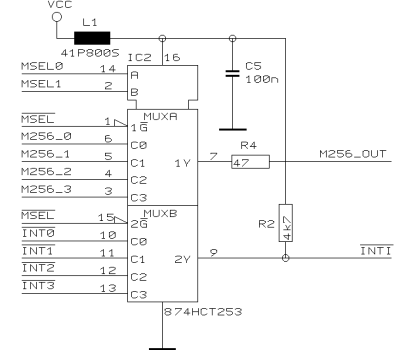

I2S I/O SELECTORS  
PER 8 CHANNEL

SELECT INPUT SYNC MASTER CLK

PIGGYBACK

REVISIONS C (17.01.2001)

DRAWN SP CHECKED DATE 02.04. 2 13:08

PROJECT AESIO08  
DDX3216 EXPANSION BOARD  
CNTRL & SELECT  
SHEET 1 OF 2 SHEETS TOTAL

AES/EBU CD8-AE-S

REVISIONS C

DRAWN SP

CHECKED

DATE 02.04. 2  
13:09

PROJECT  
AESIO08  
DDX3216 EXPANSION BOARD  
AES/EBU 8 CHANNEL IO  
SHEET 2 OF 2 SHEETS TOTAL