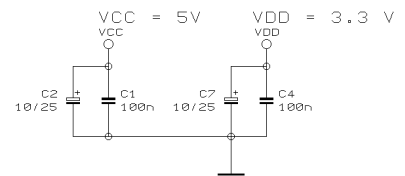

I2S I/O SELECTORS  
PER 8 CHANNEL

SELECT INPUT SYNC MASTER CLK

PIGGYBACK

REVISIONS C (17.01.2001)

DRAWN SP CHECKED DATE 02.04. 2 13:08

PROJECT AESIO08  
DDX3216 EXPANSION BOARD  
CNTRL & SELECT  
SHEET 1 OF 2 SHEETS TOTAL