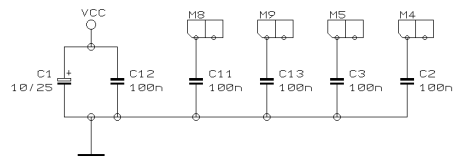

CTRL03

8X4 SWITCH BLOCK

REVISIONS C (301199)

DRAWN JK

CHECKED

DATE 02.04. 2
14:23

BEHRINGER[®]
Specialized Studio Equipment

PROJECT
CTRL03
MODEL DDX3216
SWITCH BLOCK 8x4

SHEET 1 OF 2 SHEETS TOTAL

REVISIONS C

DRAWN JK

CHECKED

DATE 02.04. 2
14:24

PROJECT
CTRL03
MODEL DDX3216
SWITCH BLOCK 8X4
SHEET 2 OF 2 SHEETS TOTAL