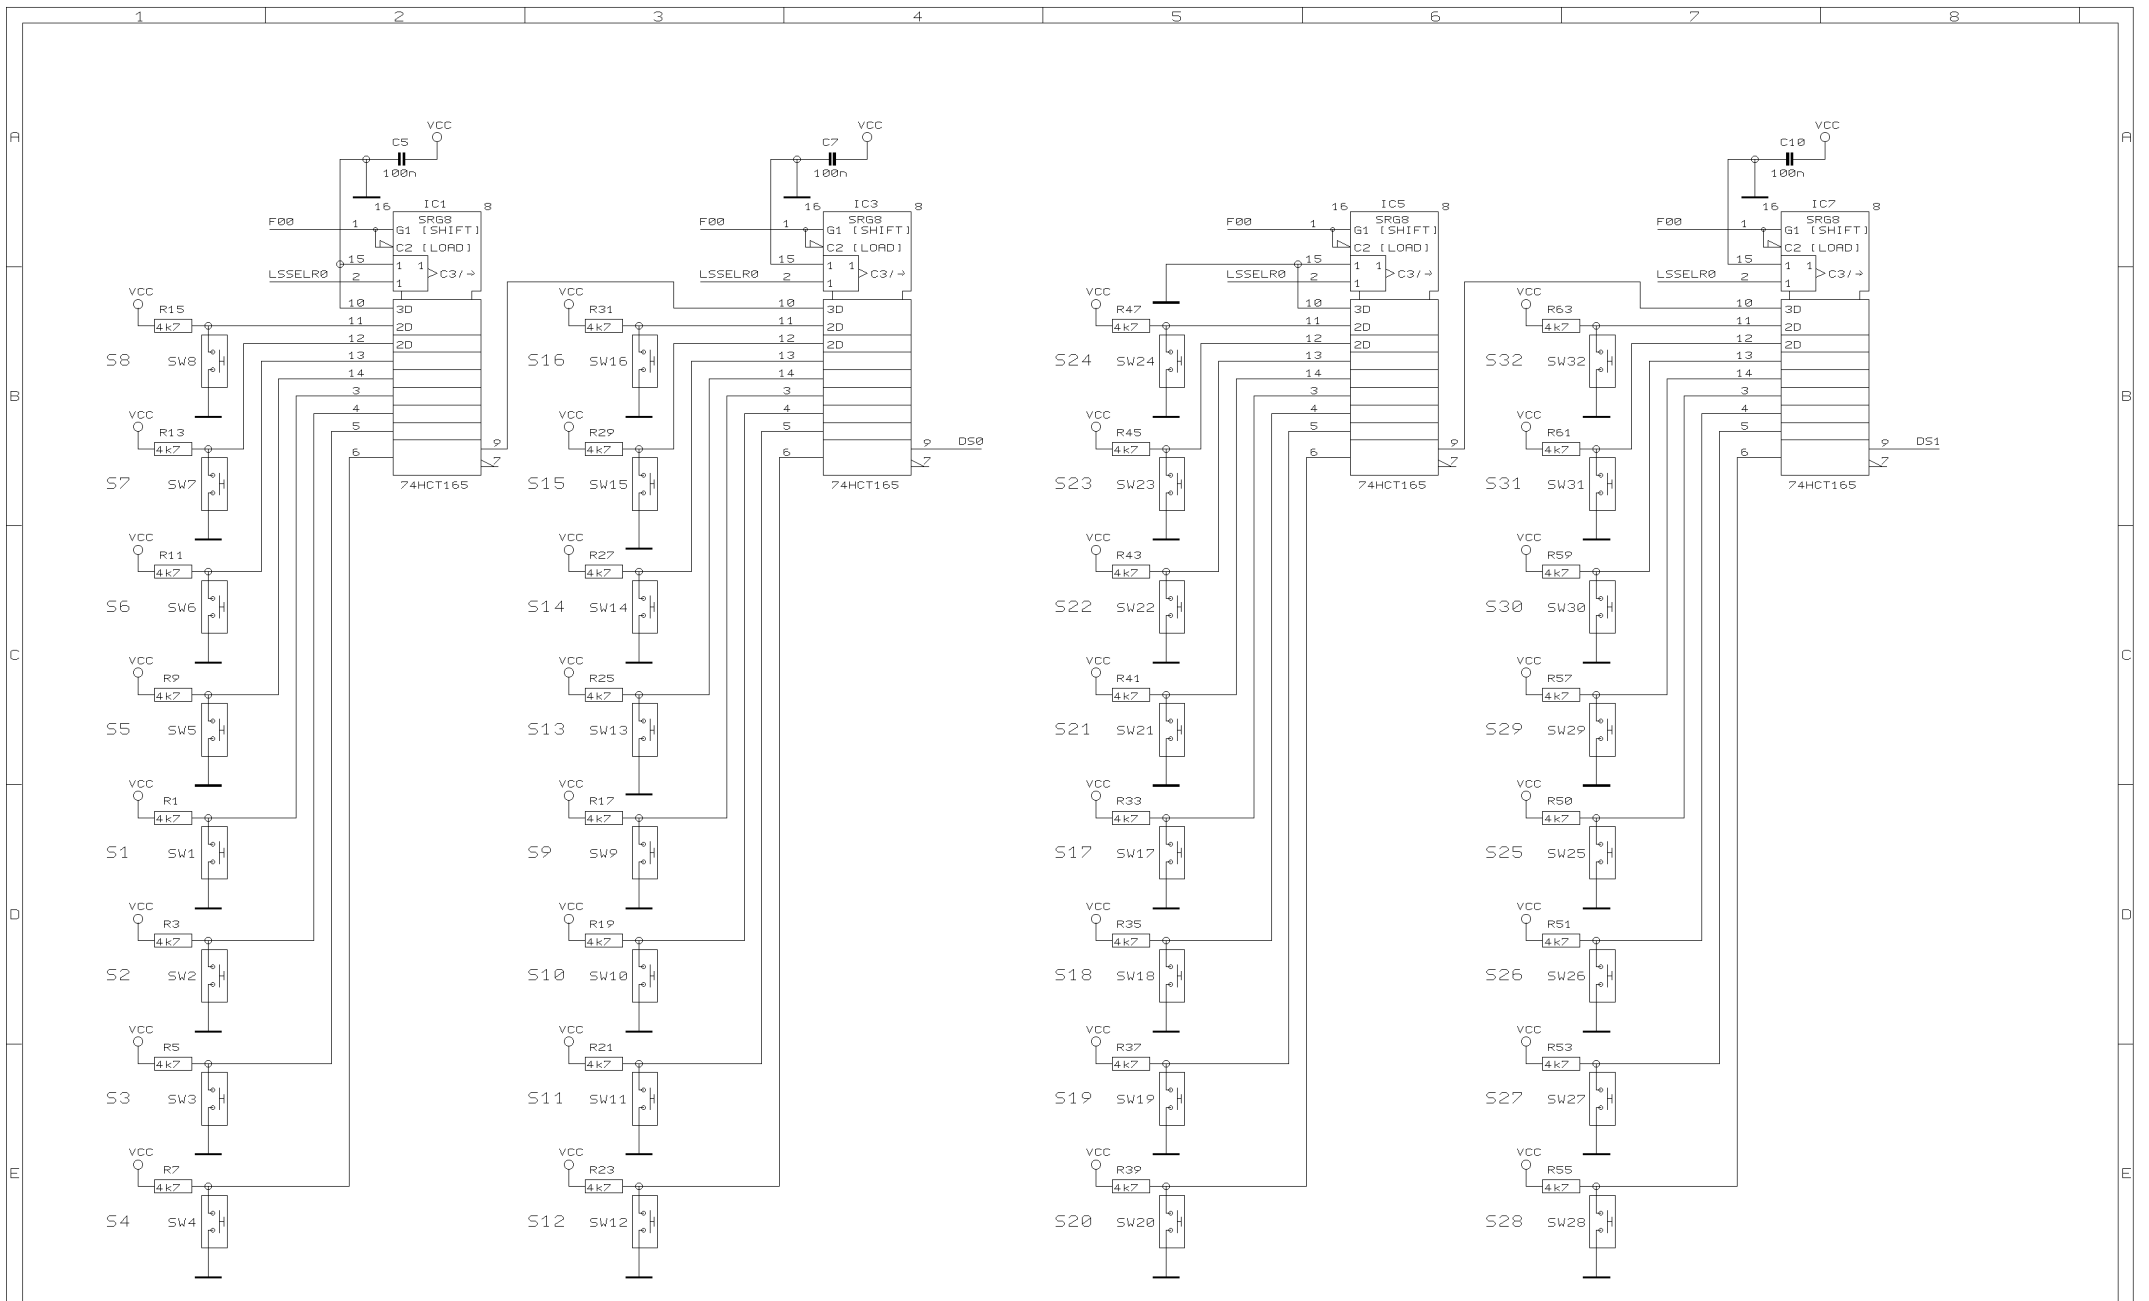

CTRL03

8X4 SWITCH BLOCK

REVISIONS C (301199)

DRAWN JK

CHECKED

DATE 02.04. 2
14:23

BEHRINGER[®]
Specialized Studio Equipment

PROJECT
CTRL03
MODEL DDX3216
SWITCH BLOCK 8x4

SHEET 1 OF 2 SHEETS TOTAL

REVISIONS C

DRAWN JK

CHECKED

DATE 02.04. 2
14:24

PROJECT
CTRL03
MODEL DDX3216
SWITCH BLOCK 8X4
SHEET 2 OF 2 SHEETS TOTAL