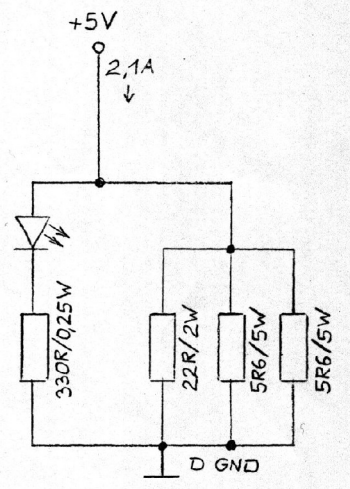

Title DIGIDESK DDX3200 SWITCHING POWER SUPPLIES

Size A Document Number CHN89018C

Date: Thursday, September 07, 2000

Sheet 3 of 4

Rev 1

Title		DIGIDESK DDX3200 SWITCHING POWER SUPPLIES	
Size	Document Number	Date:	Thursday, September 07, 2000
A	CHN89016D	Sheet	4 of 4
Rev	1		