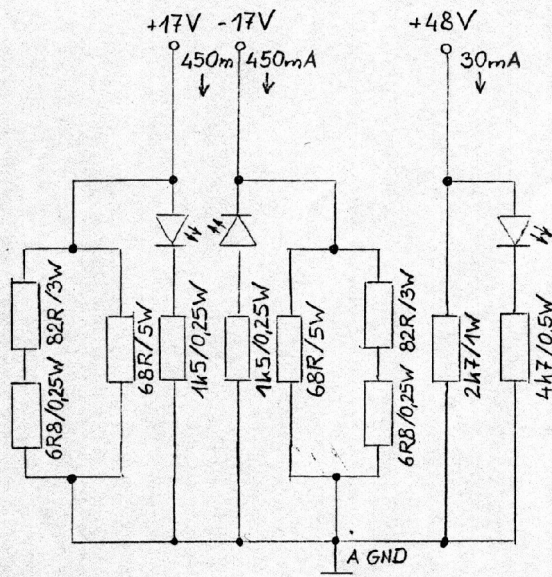

Title DIGIDESK DDX3200 SWITCHING POWER SUPPLIES

Size A Document Number CHN89018C

Date: Thursday, September 07, 2000

Sheet 3 of 4

Rev 1

Title		DIGIDESK DDX3200 SWITCHING POWER SUPPLIES	
Size	Document Number	Date:	Thursday, September 07, 2000
A	CHN89016D	Sheet	4 of 4
Rev	1		