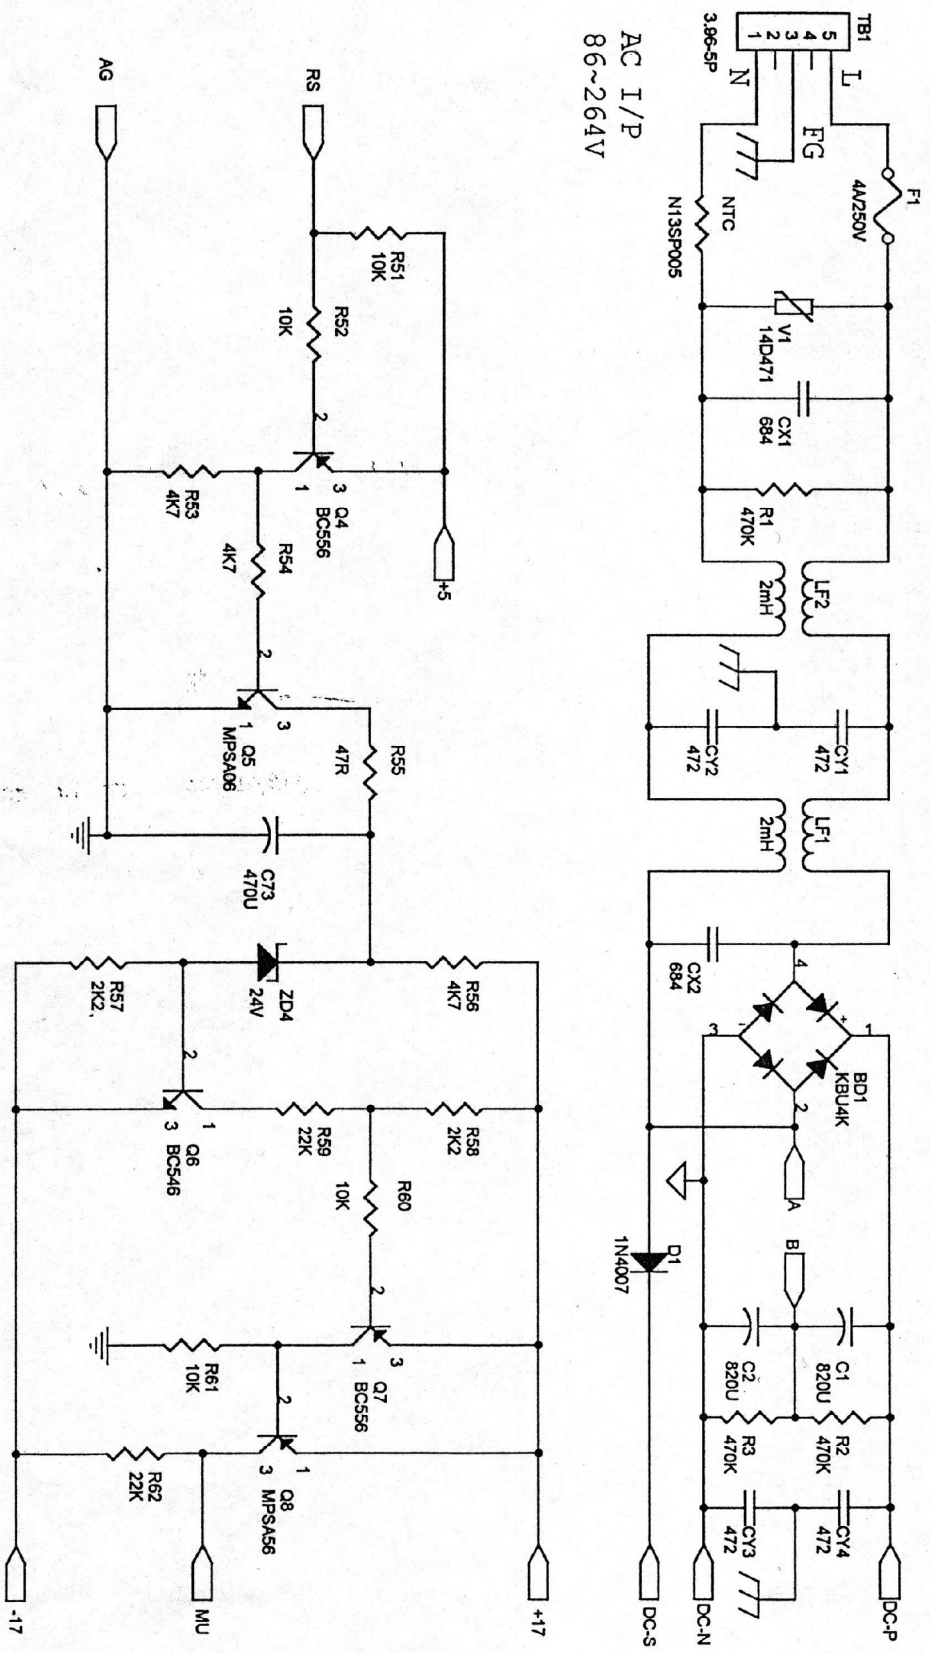

Title		DIGIDESKDDX3200 SWITCHING POWER SUPPLIES	
Document Number		CHN89016B	
Size	A	Sheet	2 of 4
Date:	Thursday, September 07, 2000	Rev	1

AC I/P
86~264V

Title		DIGIDESK DDX3200 SWITCHING POWER SUPPLIES	
Size	Document Number	1	1
A	CHN89016A	1	1
Date:	Thursday, September 07, 2000	Sheet	1 of 4
Rev		1	

Title DIGIDESK DDX3200 SWITCHING POWER SUPPLIES

Size A Document Number CHN89018C

Date: Thursday, September 07, 2000

Sheet 3 of 4

Rev 1

Title		DIGIDESK DDX3200 SWITCHING POWER SUPPLIES	
Size	Document Number	Date:	Thursday, September 07, 2000
A	CHN89016D	Sheet	4 of 4
Rev	1		