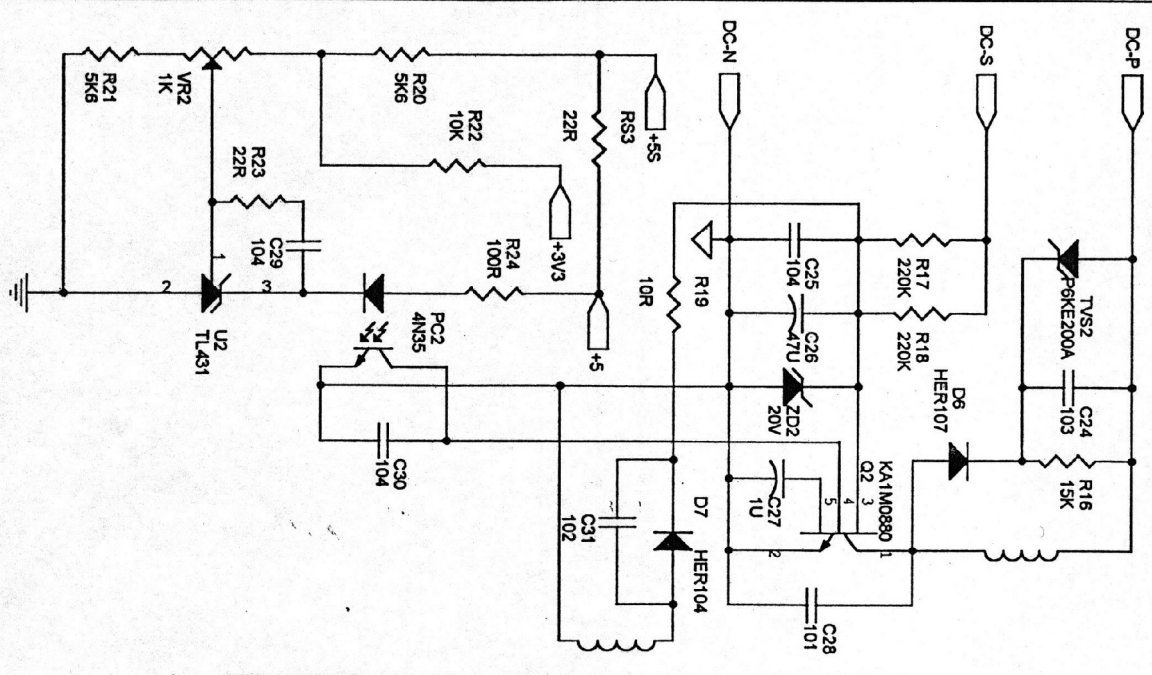

Title		DIGIDESKDDX3200 SWITCHING POWER SUPPLIES	
Document Number		CHN89016B	
Size	A	Sheet	2 of 4
Date:	Thursday, September 07, 2000	Rev	1

AC I/P
86~264V

Title		DIGIDESK DDX3200 SWITCHING POWER SUPPLIES	
Size	Document Number	1	1
A	CHN89016A	1	1
Date:	Thursday, September 07, 2000	Sheet	1 of 4
Rev		1	

Title DIGIDESK DDX3200 SWITCHING POWER SUPPLIES

Size A Document Number CHN89018C

Date: Thursday, September 07, 2000

Sheet 3 of 4

Rev 1

Title		DIGIDESK DDX3200 SWITCHING POWER SUPPLIES	
Size	Document Number	Date:	Thursday, September 07, 2000
A	CHN89016D	Sheet	4 of 4
Rev	1		