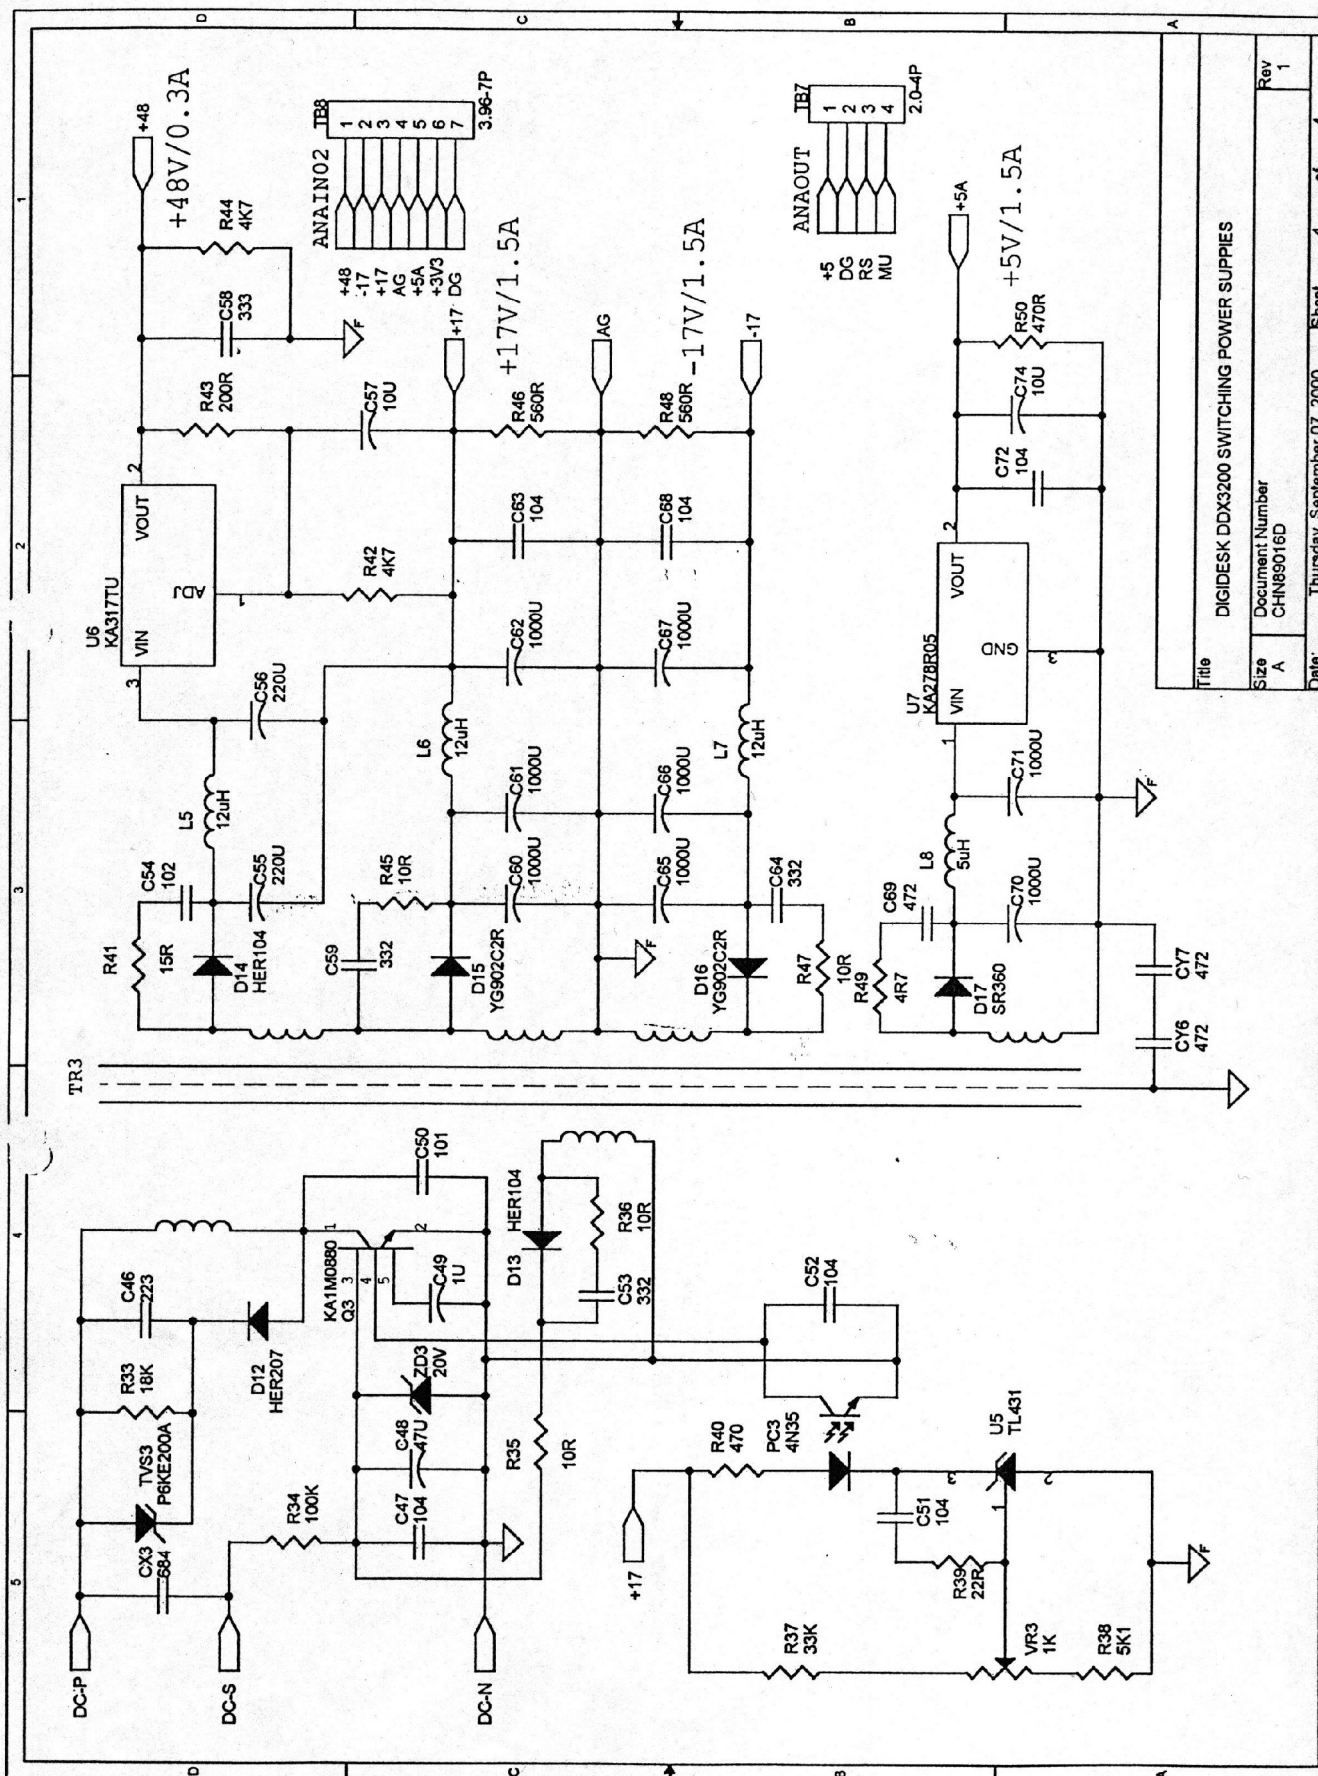

Title		DIGIDESKDDX3200 SWITCHING POWER SUPPLIES	
Document Number		CHN89016B	
Size	A	Sheet	2 of 4
Date:	Thursday, September 07, 2000	Rev	1

AC I/P
86~264V

Title		DIGIDESK DDX3200 SWITCHING POWER SUPPLIES	
Size	Document Number	1	1
A	CHN89016A	1	1
Date:	Thursday, September 07, 2000	Sheet	1 of 4
Rev		1	

Title DIGIDESK DDX3200 SWITCHING POWER SUPPLIES

Size A Document Number CHN89018C

Date: Thursday, September 07, 2000

Sheet 3 of 4

Rev 1

Title		DIGIDESK DDX3200 SWITCHING POWER SUPPLIES	
Size	Document Number	Date:	Thursday, September 07, 2000
A	CHN89016D	Sheet	4 of 4
Rev	1		