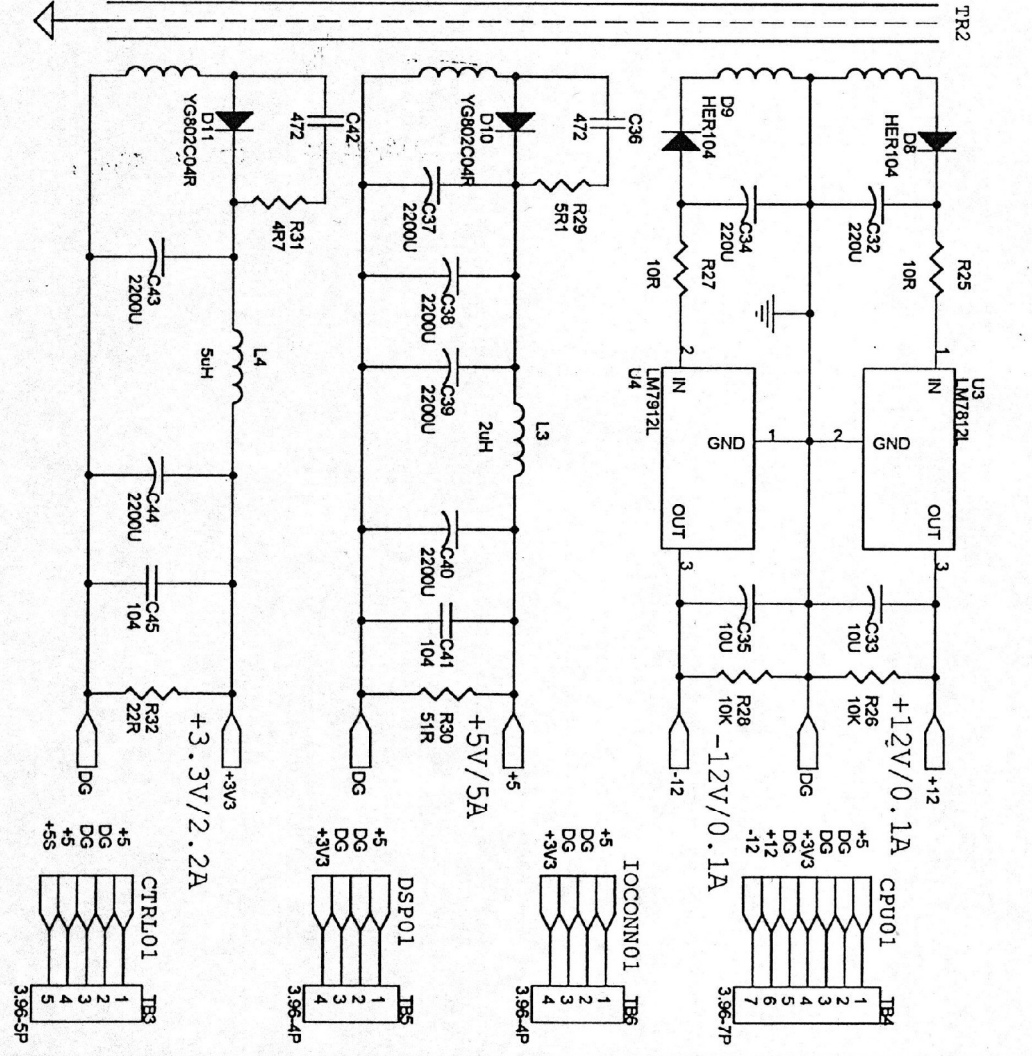

Title		DIGIDESKDDX3200 SWITCHING POWER SUPPLIES	
Document Number		CHN89016B	
Size	A	Sheet	2 of 4
Date:	Thursday, September 07, 2000	Rev	1

AC I/P
86~264V

Title		DIGIDESK DDX3200 SWITCHING POWER SUPPLIES	
Size	Document Number	1	1
A	CHN89016A	1	1
Date:	Thursday, September 07, 2000	Sheet	1 of 4
Rev		1	

Title DIGIDESK DDX3200 SWITCHING POWER SUPPLIES

Size A Document Number CHN89018C

Date: Thursday, September 07, 2000

Sheet 3 of 4

Rev 1

Title		DIGIDESK DDX3200 SWITCHING POWER SUPPLIES	
Size	Document Number	Date:	Thursday, September 07, 2000
A	CHN89016D	Sheet	4 of 4
Rev	1		

DDX 3216 Lastwiderstände für PSU