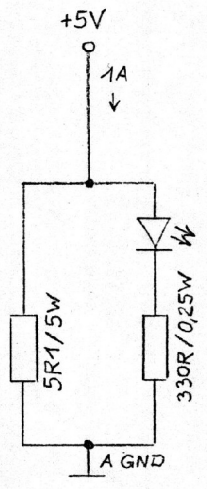

Title		DIGIDESKDDX3200 SWITCHING POWER SUPPLIES	
Document Number		CHN89016B	
Size	A	Sheet	2 of 4
Date:	Thursday, September 07, 2000	Rev	1

AC I/P
86~264V

Title		DIGIDESK DDX3200 SWITCHING POWER SUPPLIES	
Size	Document Number	1	1
A	CHN89016A	1	1
Date:	Thursday, September 07, 2000	Sheet	1 of 4
Rev		1	

Title DIGIDESK DDX3200 SWITCHING POWER SUPPLIES

Size A Document Number CHN89018C

Date: Thursday, September 07, 2000

Sheet 3 of 4

Rev 1

Title		DIGIDESK DDX3200 SWITCHING POWER SUPPLIES	
Size	Document Number	Date:	Thursday, September 07, 2000
A	CHN89016D	Sheet	4 of 4
Rev	1		