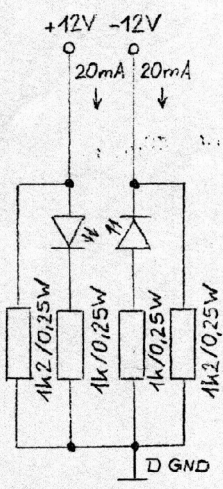

Title		DIGIDESKDDX3200 SWITCHING POWER SUPPLIES	
Document Number		CHN89016B	
Size	A	Sheet	2 of 4
Date:	Thursday, September 07, 2000	Rev	1

AC I/P
86~264V

Title		DIGIDESK DDX3200 SWITCHING POWER SUPPLIES	
Size	Document Number	1	1
A	CHN89016A	1	1
Date:	Thursday, September 07, 2000	Sheet	1 of 4
Rev		1	

Title DIGIDESK DDX3200 SWITCHING POWER SUPPLIES

Size A Document Number CHN89018C

Date: Thursday, September 07, 2000

Sheet 3 of 4

Rev 1

Title		DIGIDESK DDX3200 SWITCHING POWER SUPPLIES	
Size	Document Number	Date:	Thursday, September 07, 2000
A	CHN89016D	Sheet	4 of 4
Rev	1		

DDX 3216 Lastwiderstände für PSU