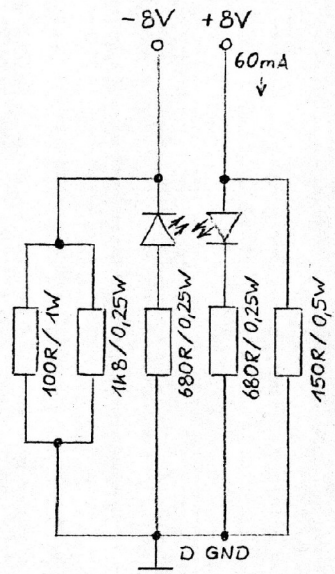

Title DIGIDESK DDX3200 SWITCHING POWER SUPPLIES

Size A Document Number CHN89018C

Date: Thursday, September 07, 2000

Sheet 3 of 4

Rev 1

Title		DIGIDESK DDX3200 SWITCHING POWER SUPPLIES	
Size	Document Number	Date:	Thursday, September 07, 2000
A	CHN89016D	Sheet	4 of 4
Rev	1		