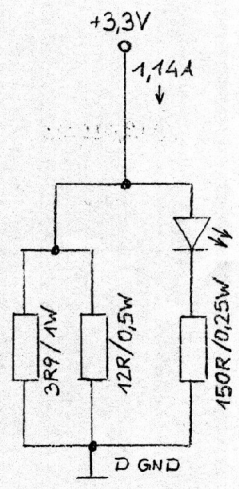

Title DIGIDESK DDX3200 SWITCHING POWER SUPPLIES

Size A Document Number CHN89018C

Date: Thursday, September 07, 2000

Sheet 3 of 4

Rev 1

Title		DIGIDESK DDX3200 SWITCHING POWER SUPPLIES	
Size	Document Number	Date:	Thursday, September 07, 2000
A	CHN89016D	Sheet	4 of 4
Rev	1		