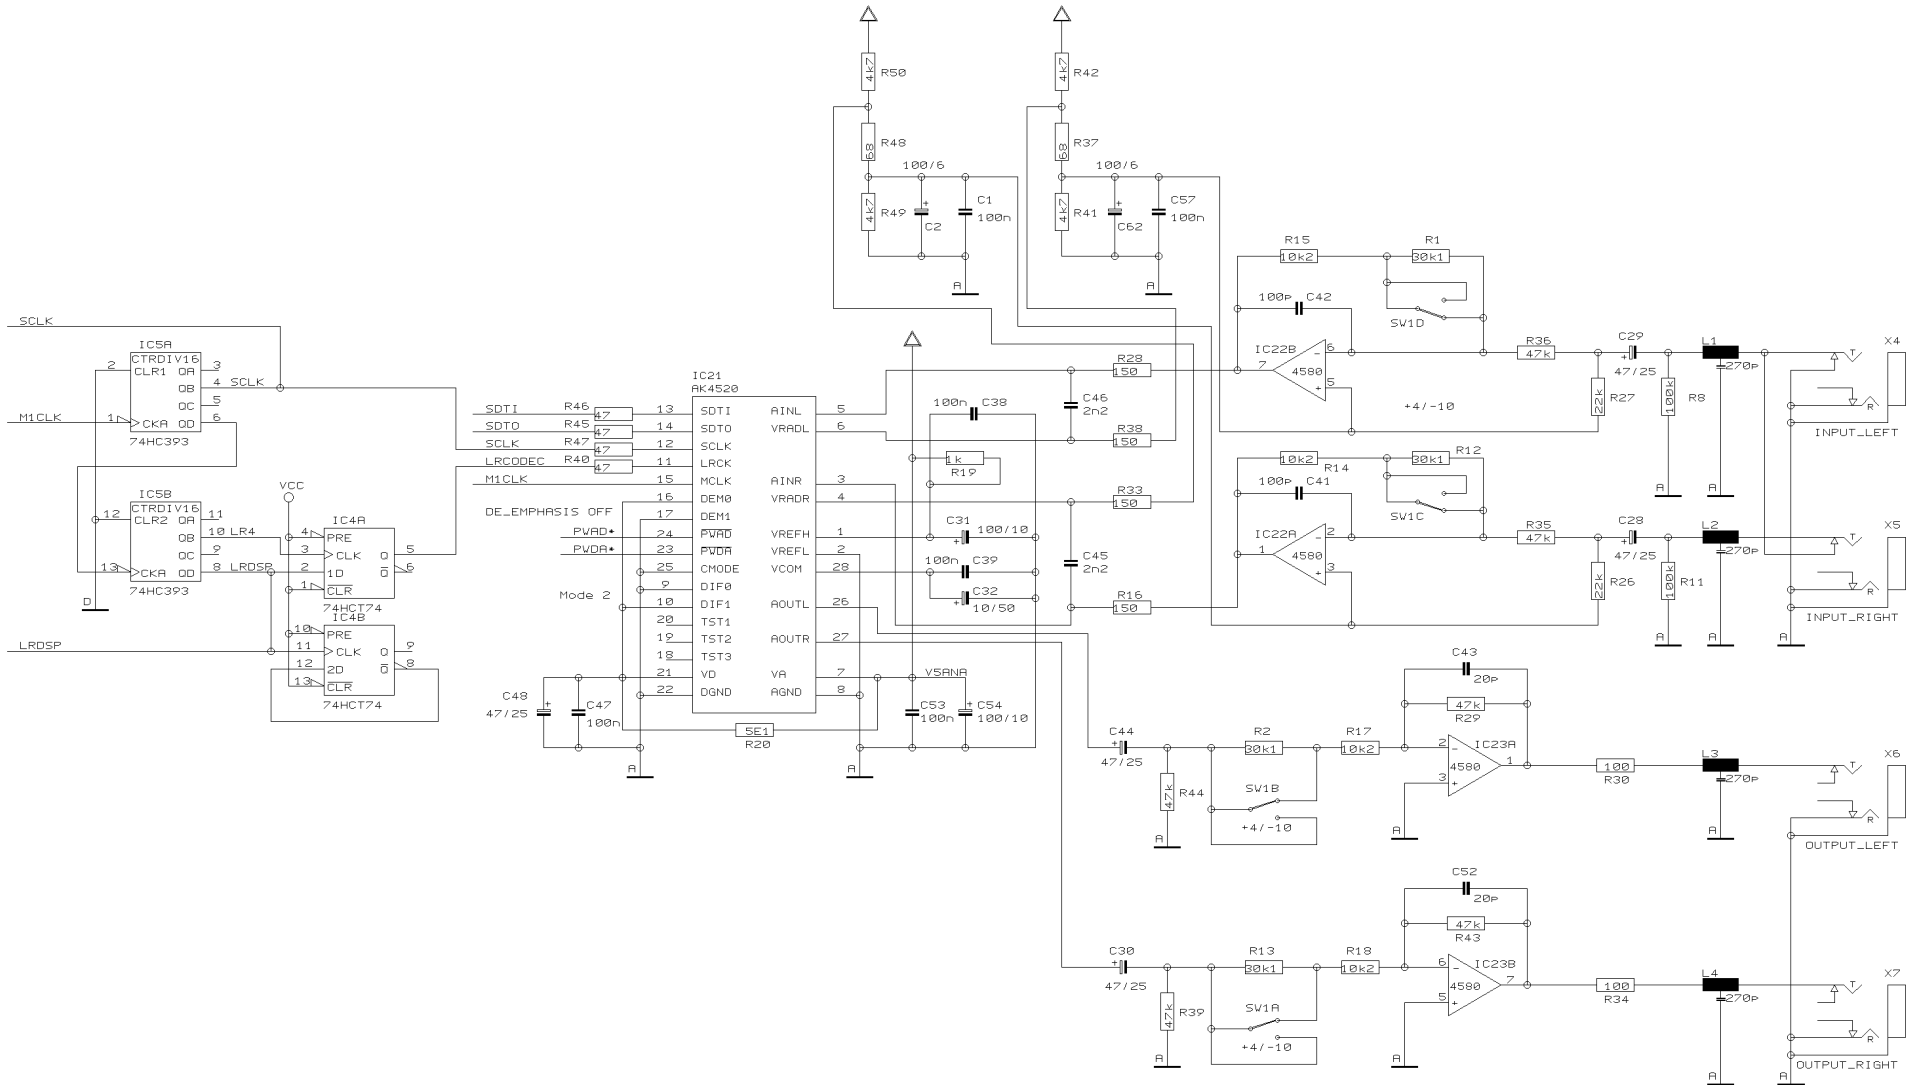

REVISIONS		F
DRAWN	S.P.	CHECKED
DATE		09.02. 1 12:23

  
 Specialized Studio Equipment

PROJECT	DSP1000
DSP MAINBOARD	DSP1X00
POWER SUPPLY	
SHEET 1	OF 3 SHEETS TOTAL

REVISIONS

F

DRAWN

S.P.

CHECKED

DATE 09.02. 1  
12:23

Specialized Studio Equipment

PROJECT  
DSP1000  
DSP MAINBOARD DSP1x00  
IN/OUT SECTION

SHEET 2 OF 3 SHEETS TOTAL

REVISIONS

F

DRAWN

S.P.

CHECKED

DATE 09.02. 1  
12:23

BEHRINGER®

Specialized Studio Equipment

PROJECT  
DSP1000  
DSP MAINBOARD DSP1X00  
DSP & MIDI SECTION

SHEET 3 OF 3 SHEETS TOTAL