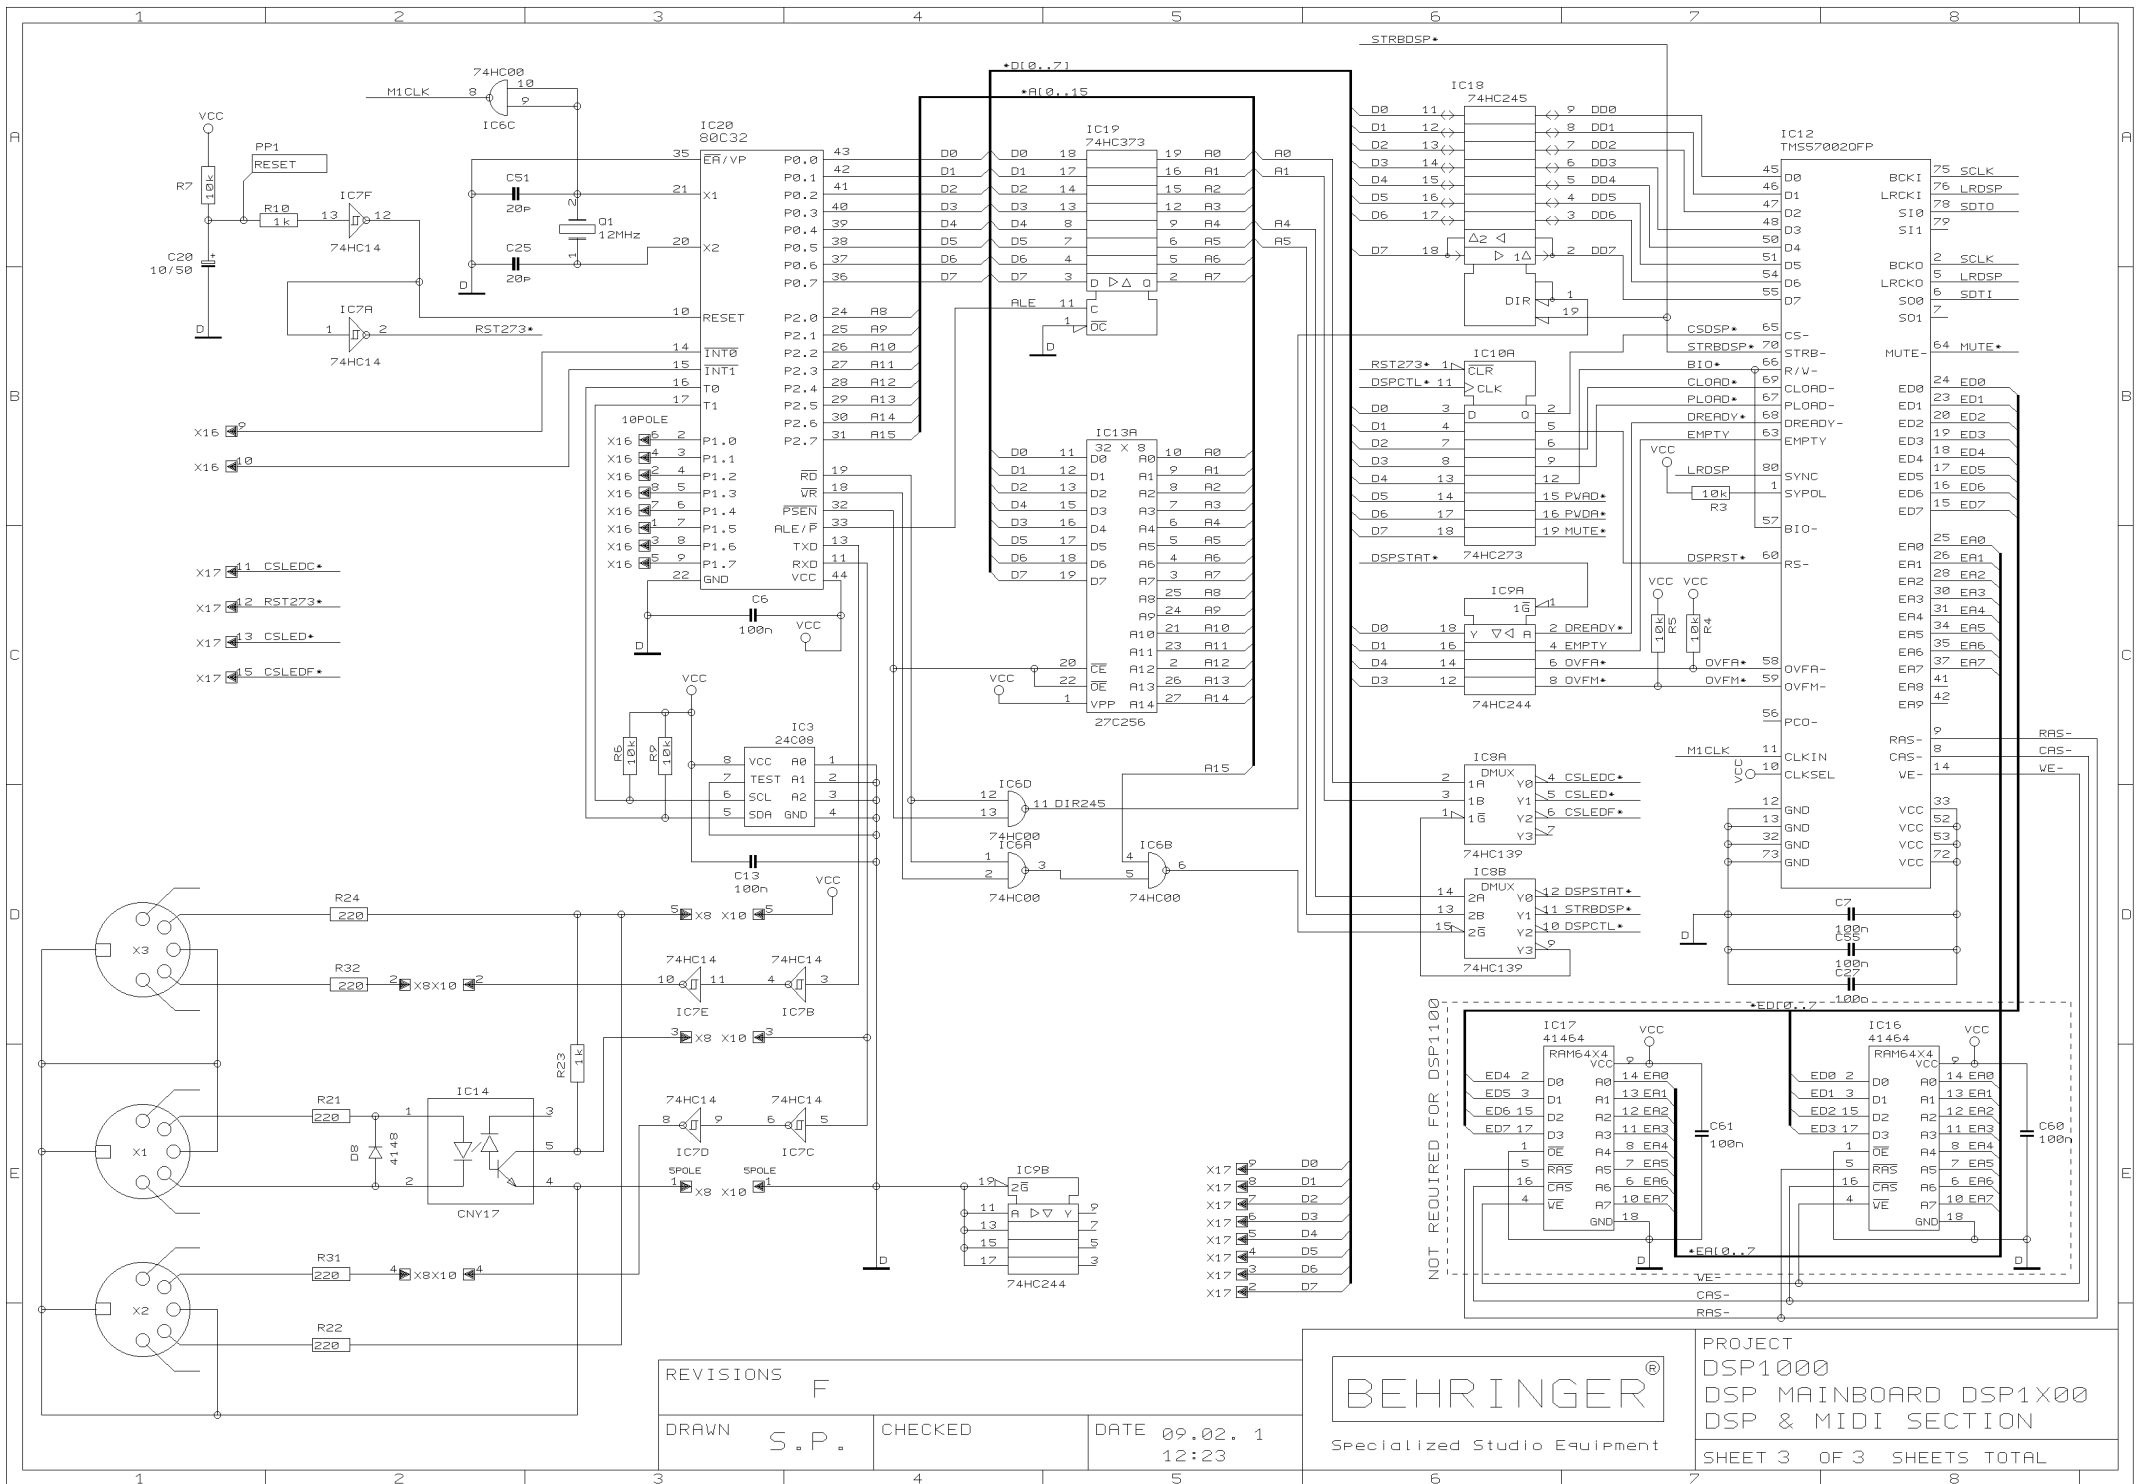

REVISIONS		F
DRAWN	S.P.	CHECKED
DATE		09.02. 1 12:23

  
 Specialized Studio Equipment

PROJECT	DSP1000
DSP MAINBOARD	DSP1X00
POWER SUPPLY	
SHEET 1	OF 3 SHEETS TOTAL

REVISIONS

F

DRAWN

S.P.

CHECKED

DATE 09.02. 1  
12:23

Specialized Studio Equipment

PROJECT  
DSP1000  
DSP MAINBOARD DSP1x00  
IN/OUT SECTION

SHEET 2 OF 3 SHEETS TOTAL

REVISIONS

F

DRAWN

S.P.

CHECKED

DATE 09.02. 1  
12:23

BEHRINGER®

Specialized Studio Equipment

PROJECT  
DSP1000  
DSP MAINBOARD DSP1X00  
DSP & MIDI SECTION

SHEET 3 OF 3 SHEETS TOTAL