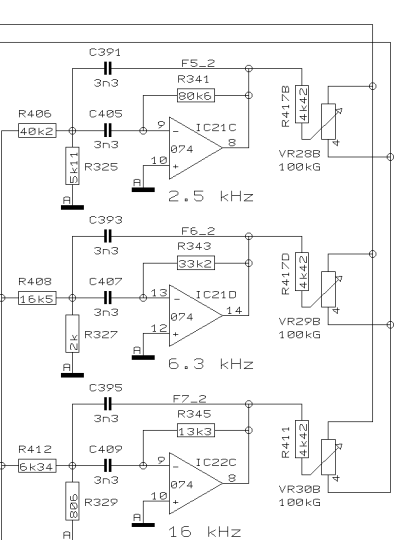

PROJECT  
 PMH3000  
 EUROPOWER  
 MONO CHANNEL 7-8  
 SHEET 4 OF 10 SHEETS TOTAL

REVISIONS		F	
DRAWN	SA	CHECKED	DATE 24.11. 6 15:45

PROJECT  
PMH3000  
EUROPOWER  
ST SUBS / MON, FX OUTS  
SHEET 6 OF 10 SHEETS TOTAL