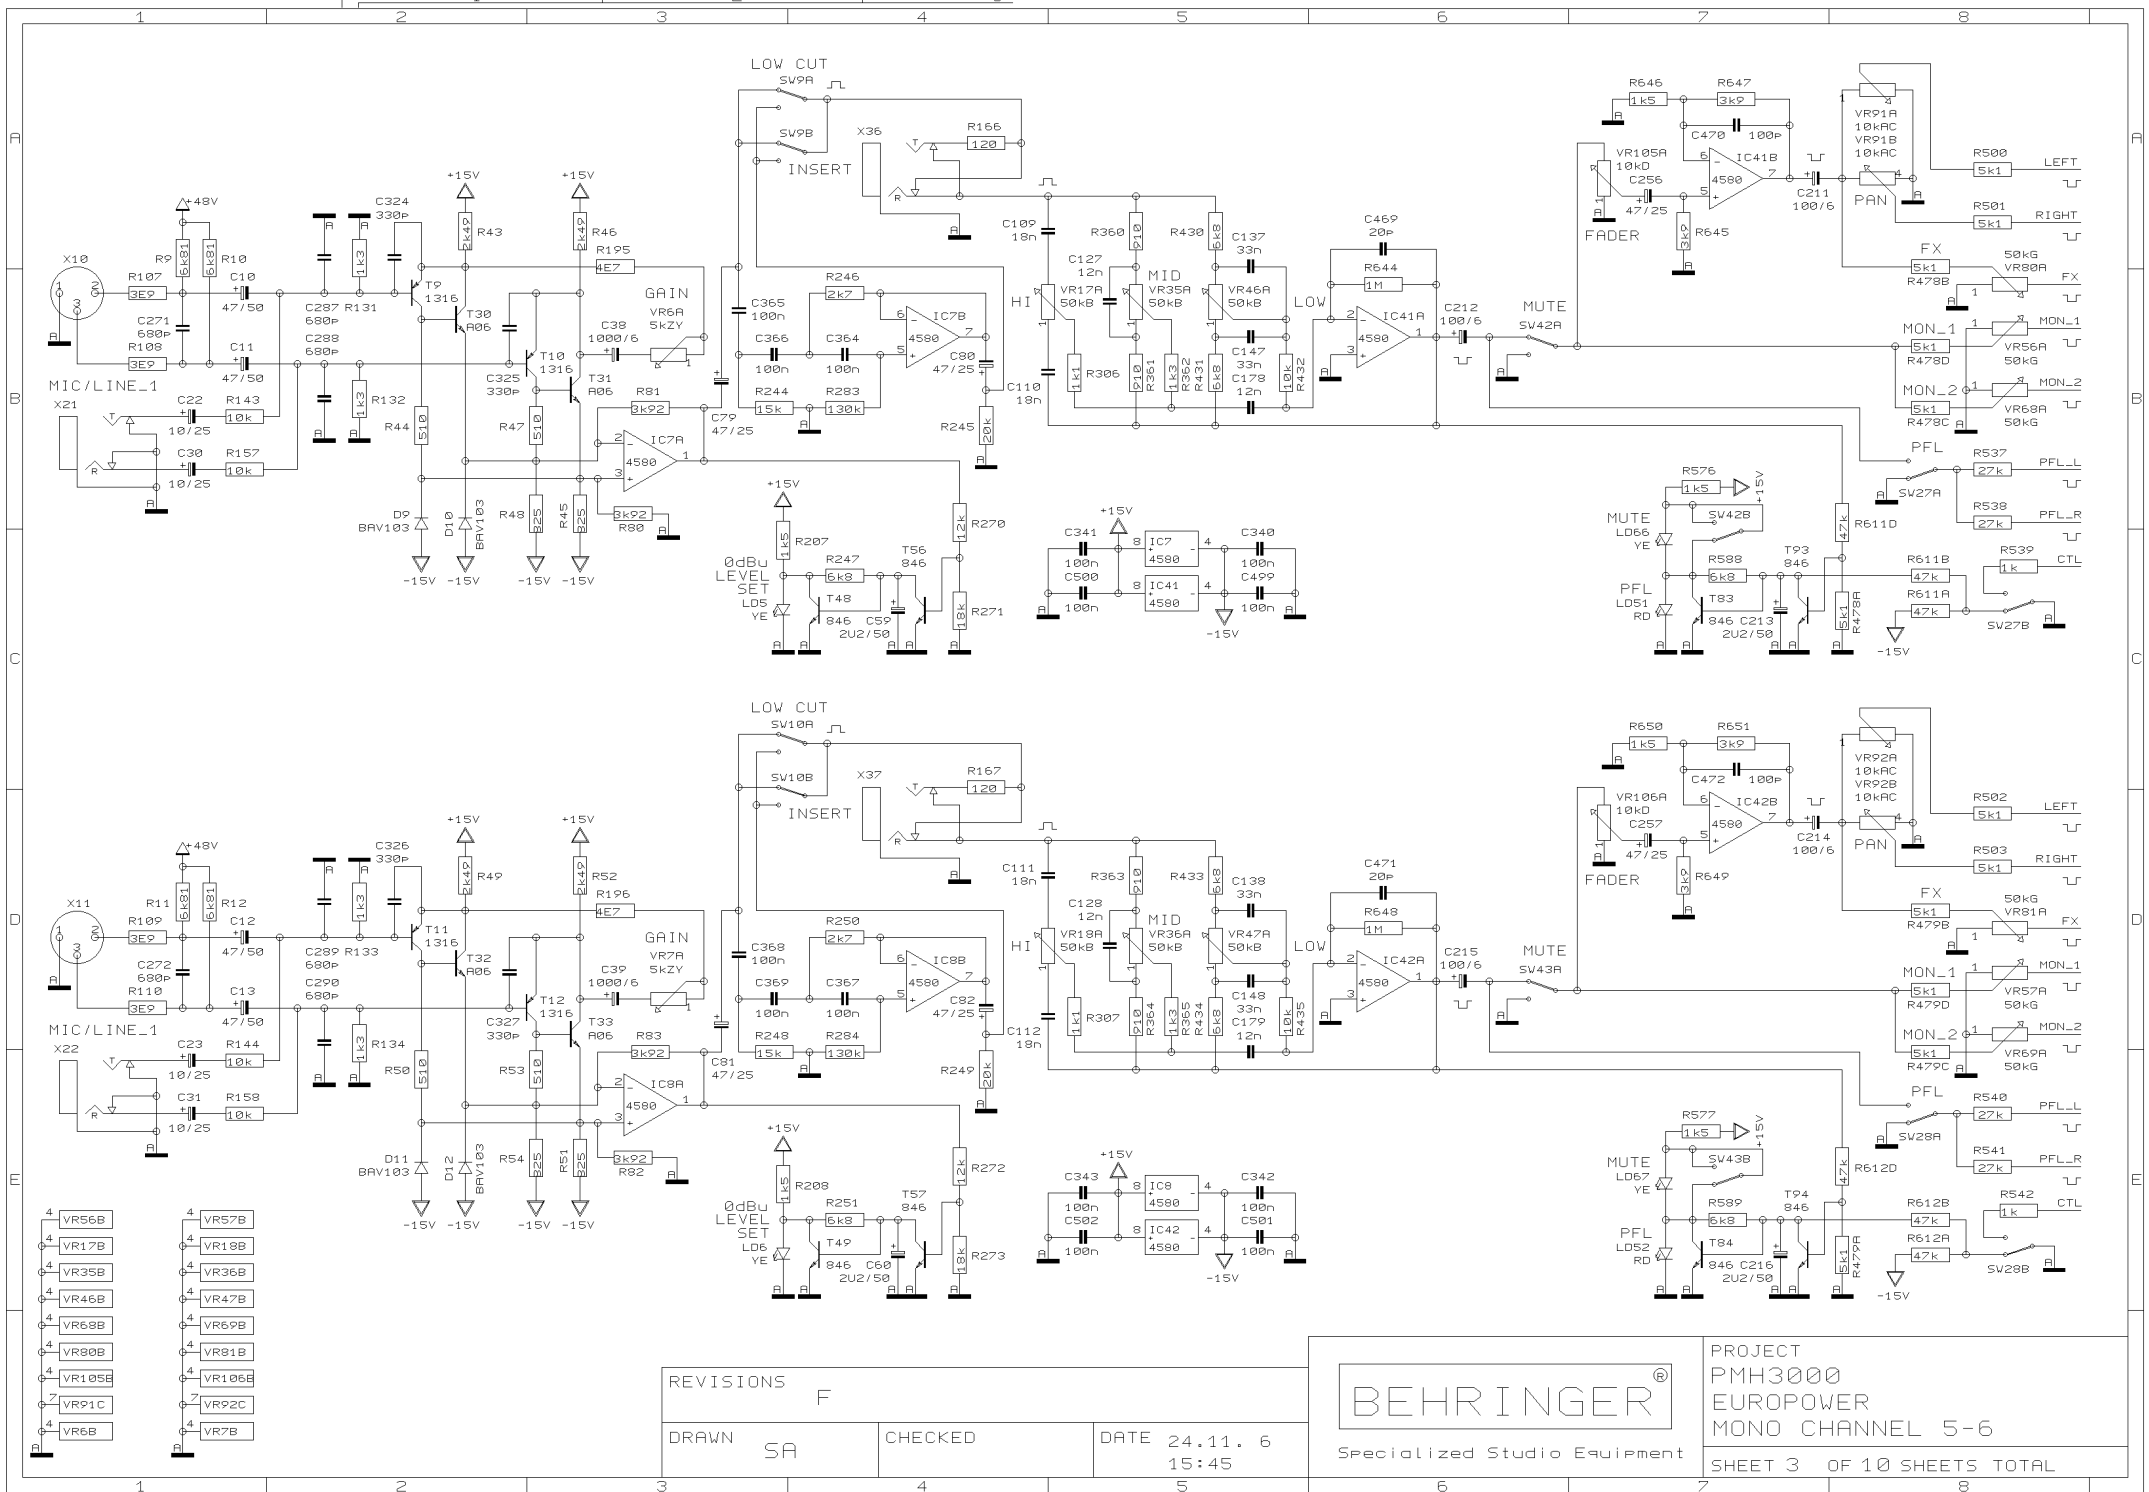

REVISIONS F

DRAWN SA

CHECKED

DATE 24.11. 6
15:45

Specialized Studio Equipment

PROJECT
PMH3000
EUROPOWER
MONO CHANNEL 5-6

SHEET 3 OF 10 SHEETS TOTAL