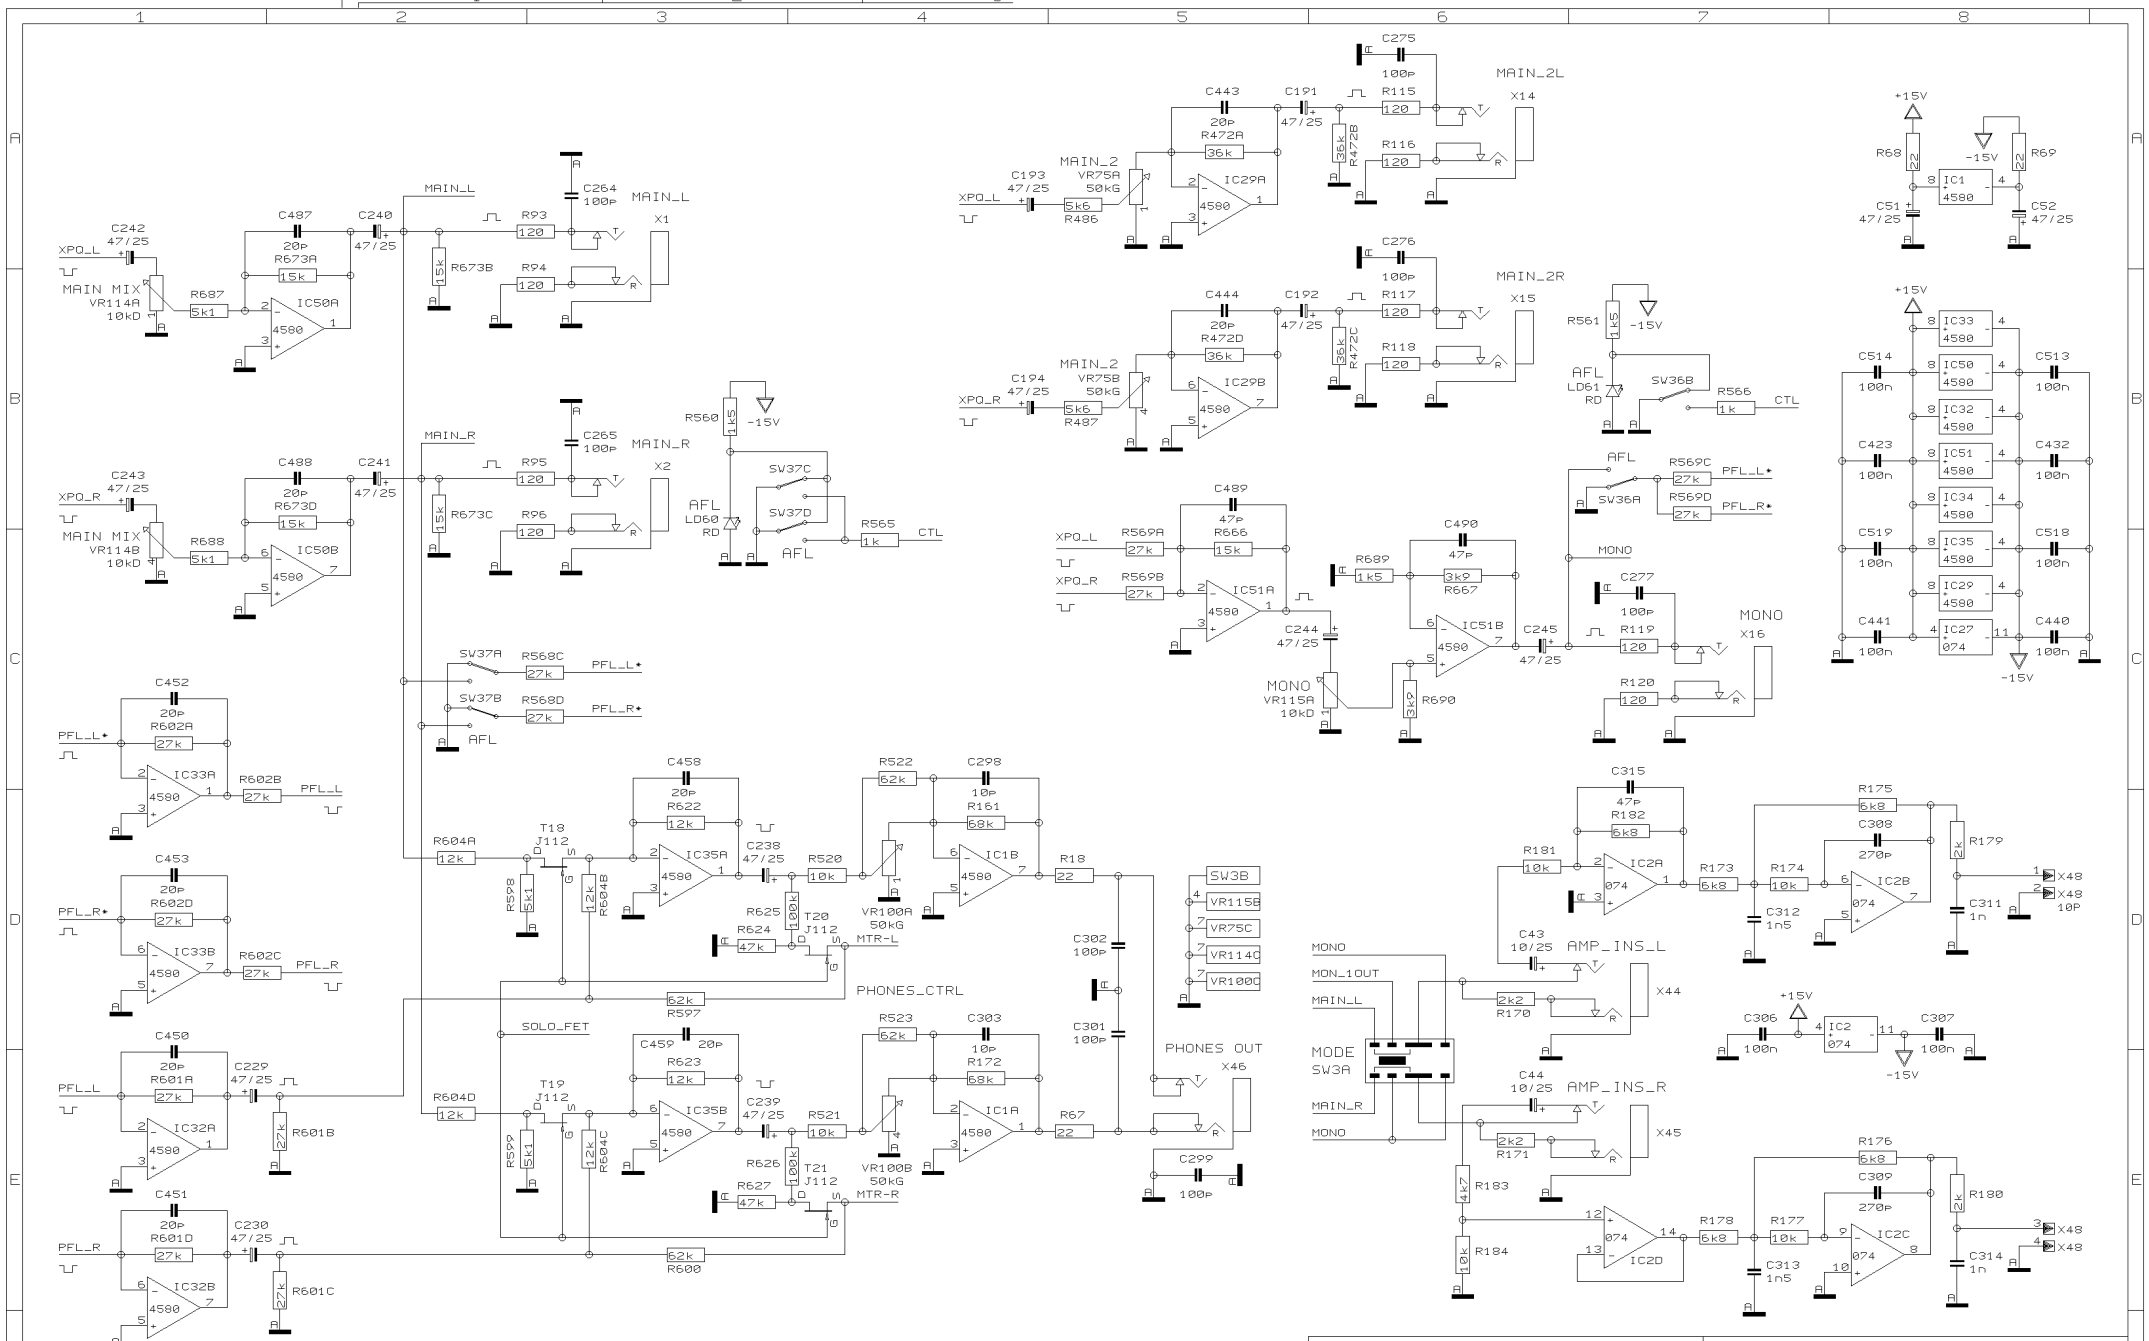

REVISIONS F

DRAWN SA

CHECKED

DATE 24.11. 6
15:46

PROJECT
PMH3000
EUROPOWER
MAIN SECTION
SHEET 8 OF 10 SHEETS TOTAL