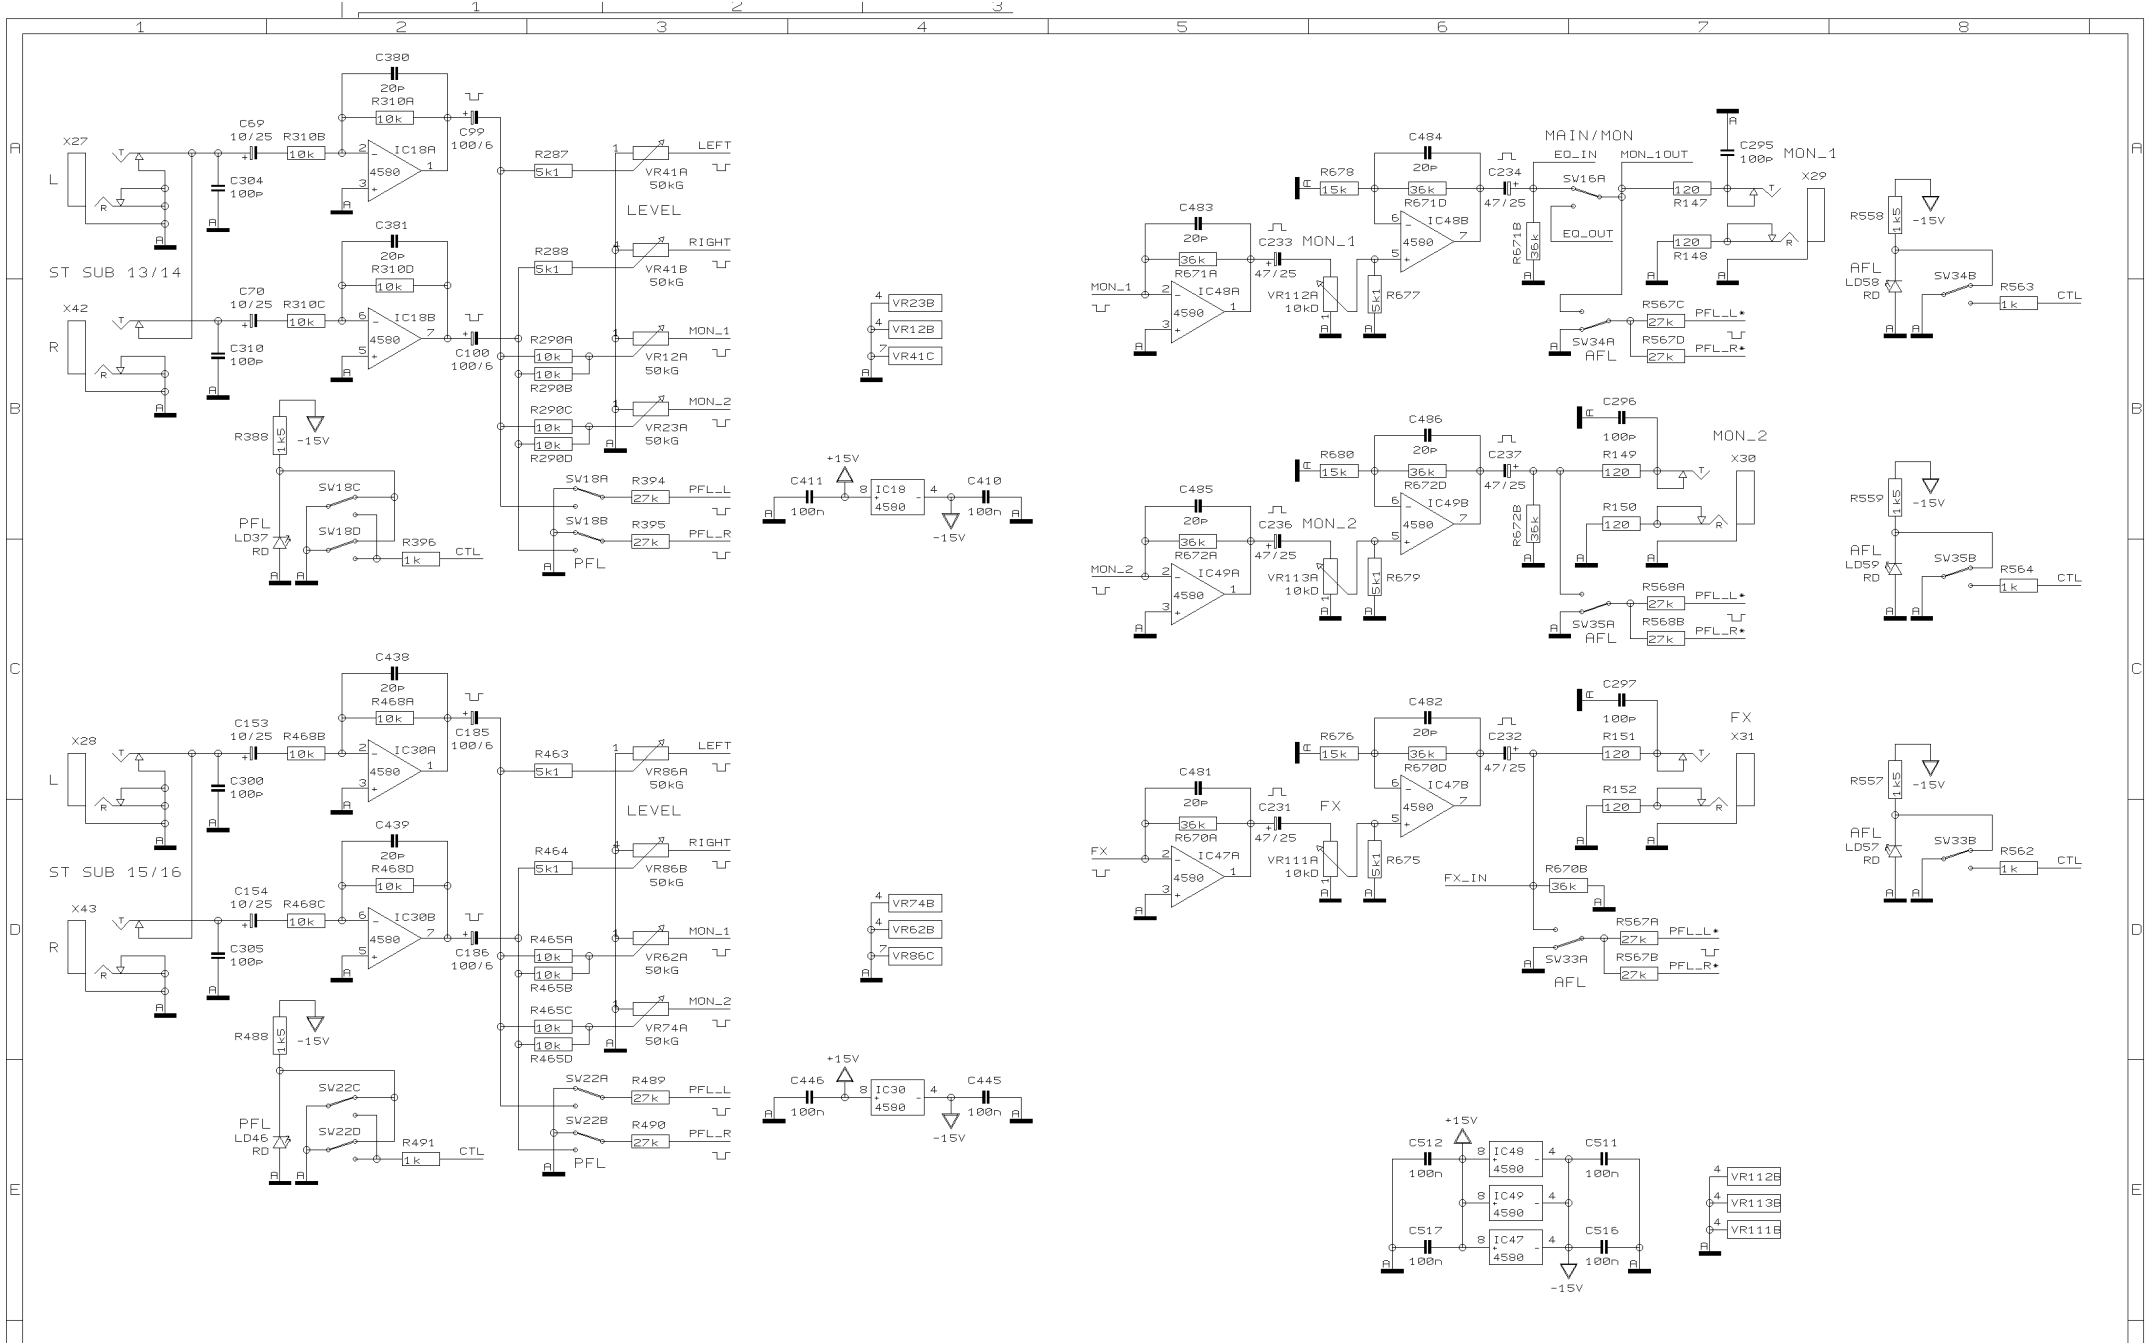

PROJECT  
 PMH3000  
 EUROPOWER  
 MONO CHANNEL 7-8  
 SHEET 4 OF 10 SHEETS TOTAL

REVISIONS		F	
DRAWN	SA	CHECKED	DATE 24.11. 6 15:45

PROJECT  
PMH3000  
EUROPOWER  
ST SUBS / MON, FX OUTS  
SHEET 6 OF 10 SHEETS TOTAL

REVISIONS	F
DRAWN	SA
CHECKED	
DATE	24.11. 6 15:46

PROJECT  
PMH3000  
EUROPOWER  
LED METER & FX RETURN  
SHEET 10 OF 10 SHEETS TOTAL