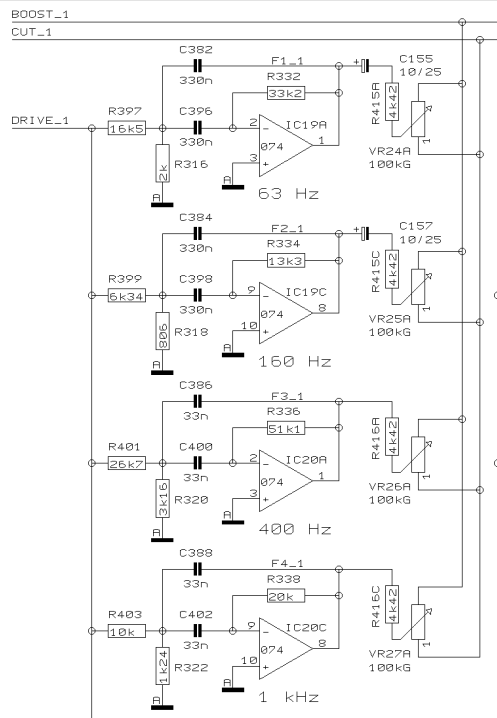

REVISIONS F

DRAWN SA

CHECKED

DATE 24.11.6
15:45

BEHRINGER
Specialized Studio Equipment

PROJECT
PMH3000
EUROPOWER
GRAPHIC EQ / FBO / XPO
SHEET 7 OF 10 SHEETS TOTAL