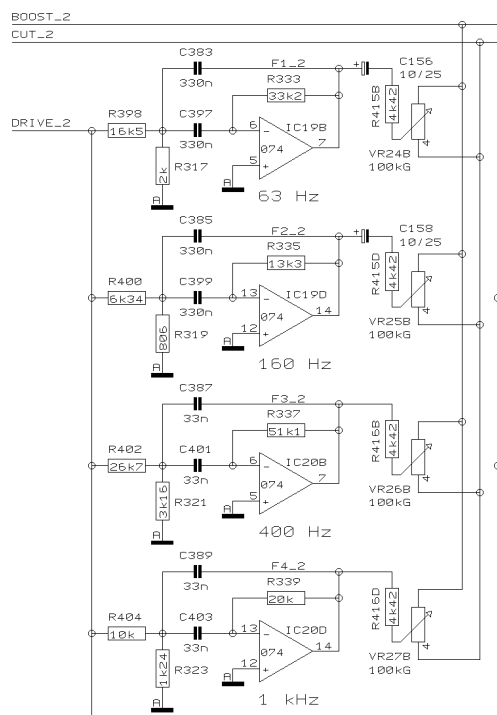

REVISIONS F

DRAWN SA

CHECKED

DATE 24.11.6
15:45

BEHRINGER
Specialized Studio Equipment

PROJECT
PMH3000
EUROPOWER
GRAPHIC EQ / FBO / XPO
SHEET 7 OF 10 SHEETS TOTAL