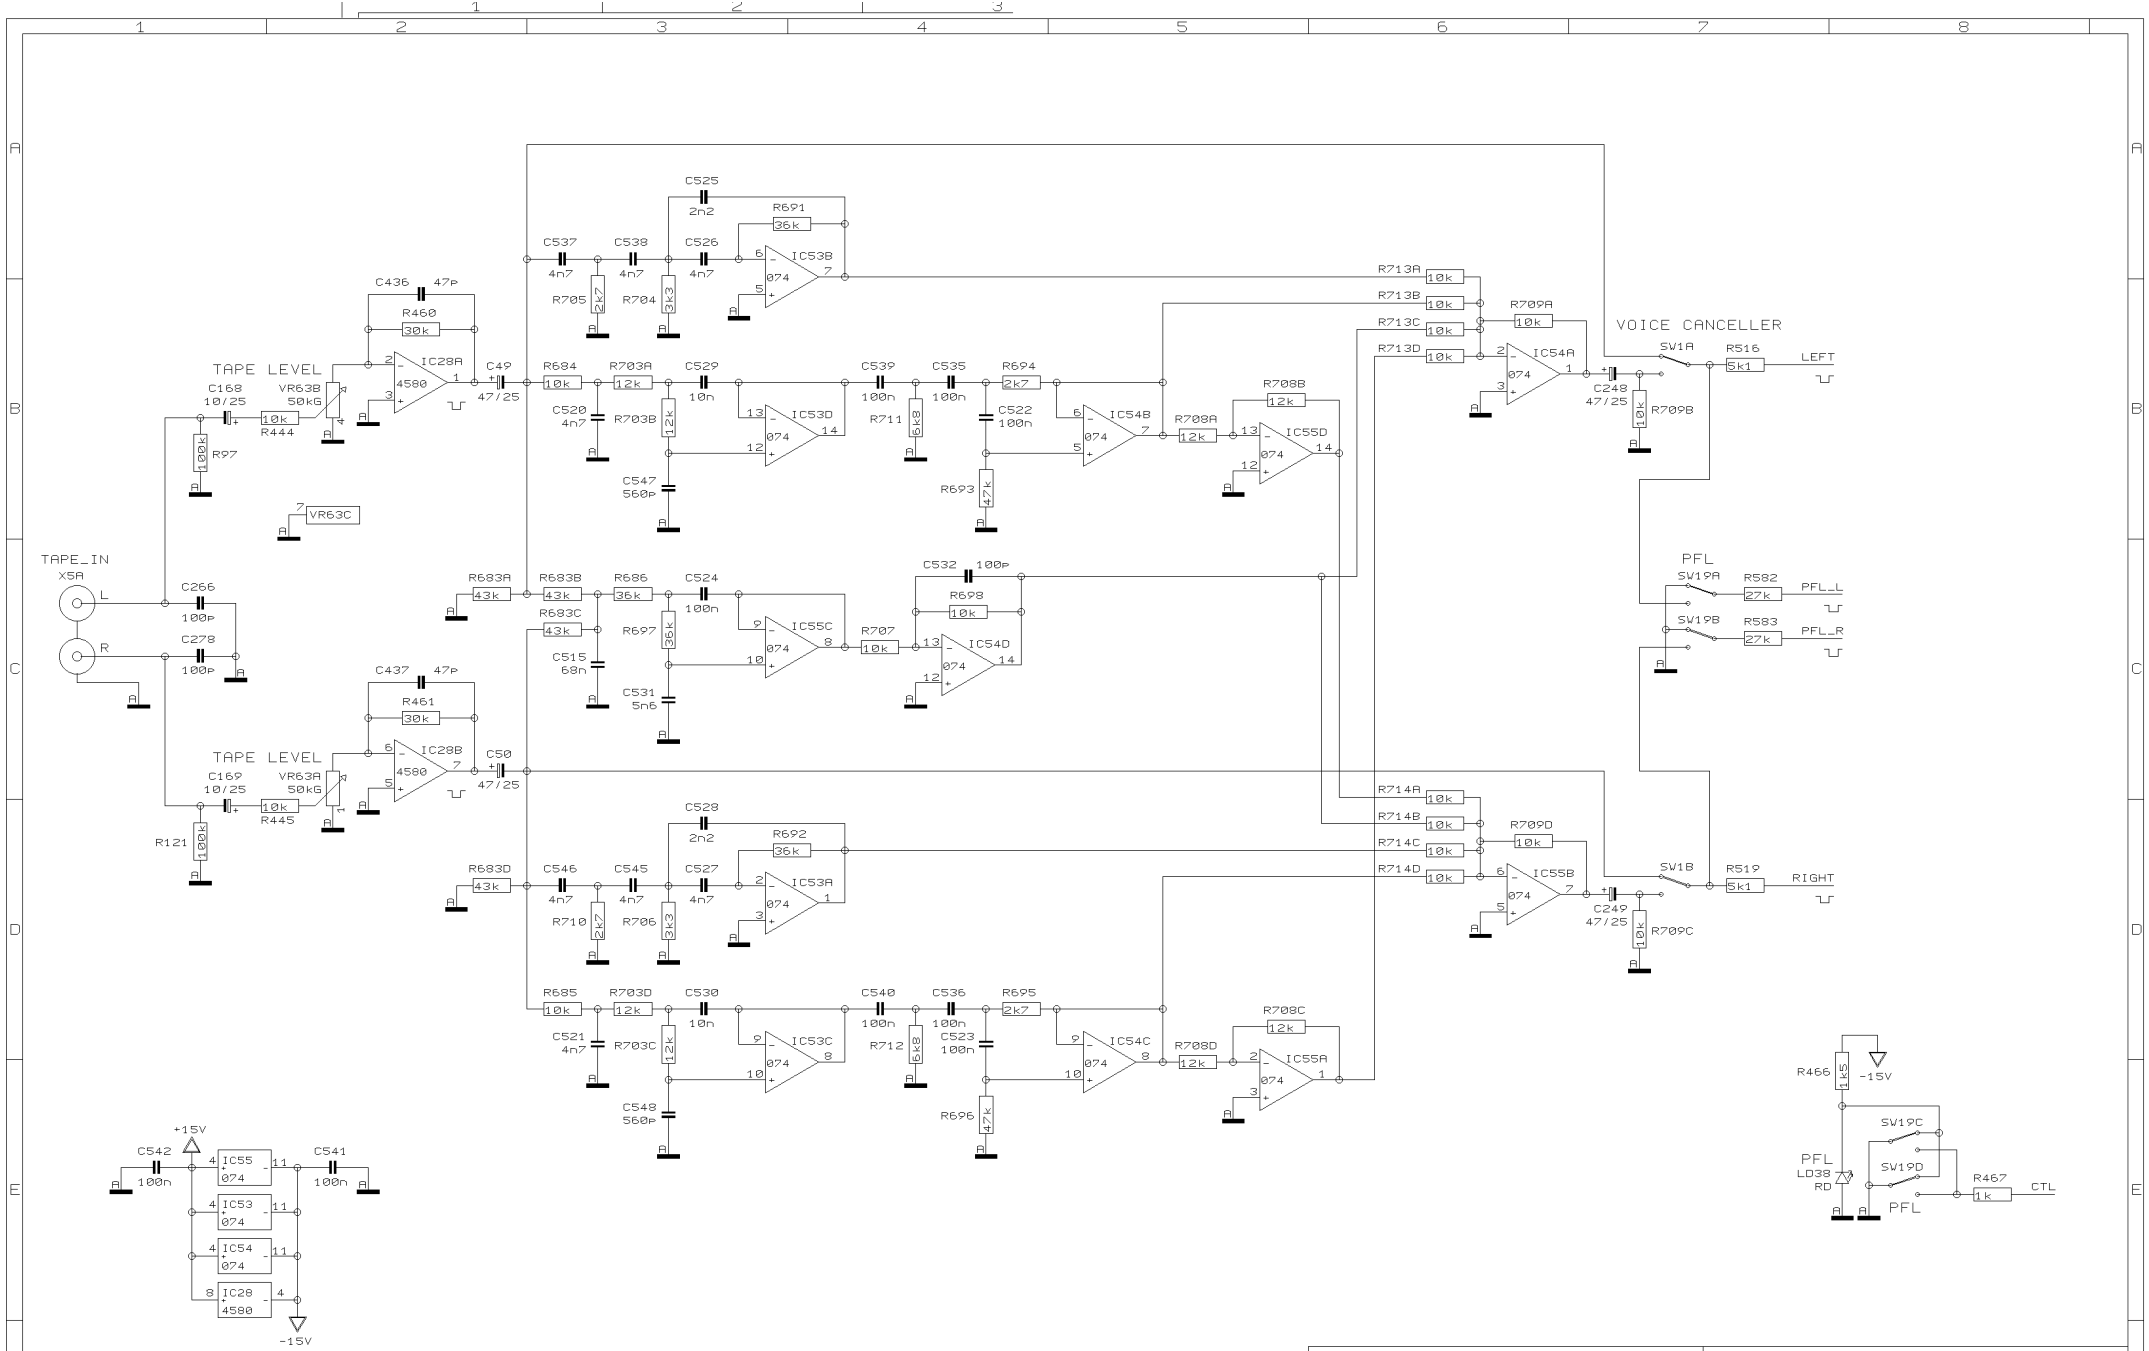

REVISIONS		F	
DRAWN	SA	CHECKED	DATE 24.11. 6 15:46

Specialized Studio Equipment

PROJECT
PMH3000
EUROPOWER
VOICE CANCELLER
SHEET 9 OF 10 SHEETS TOTAL