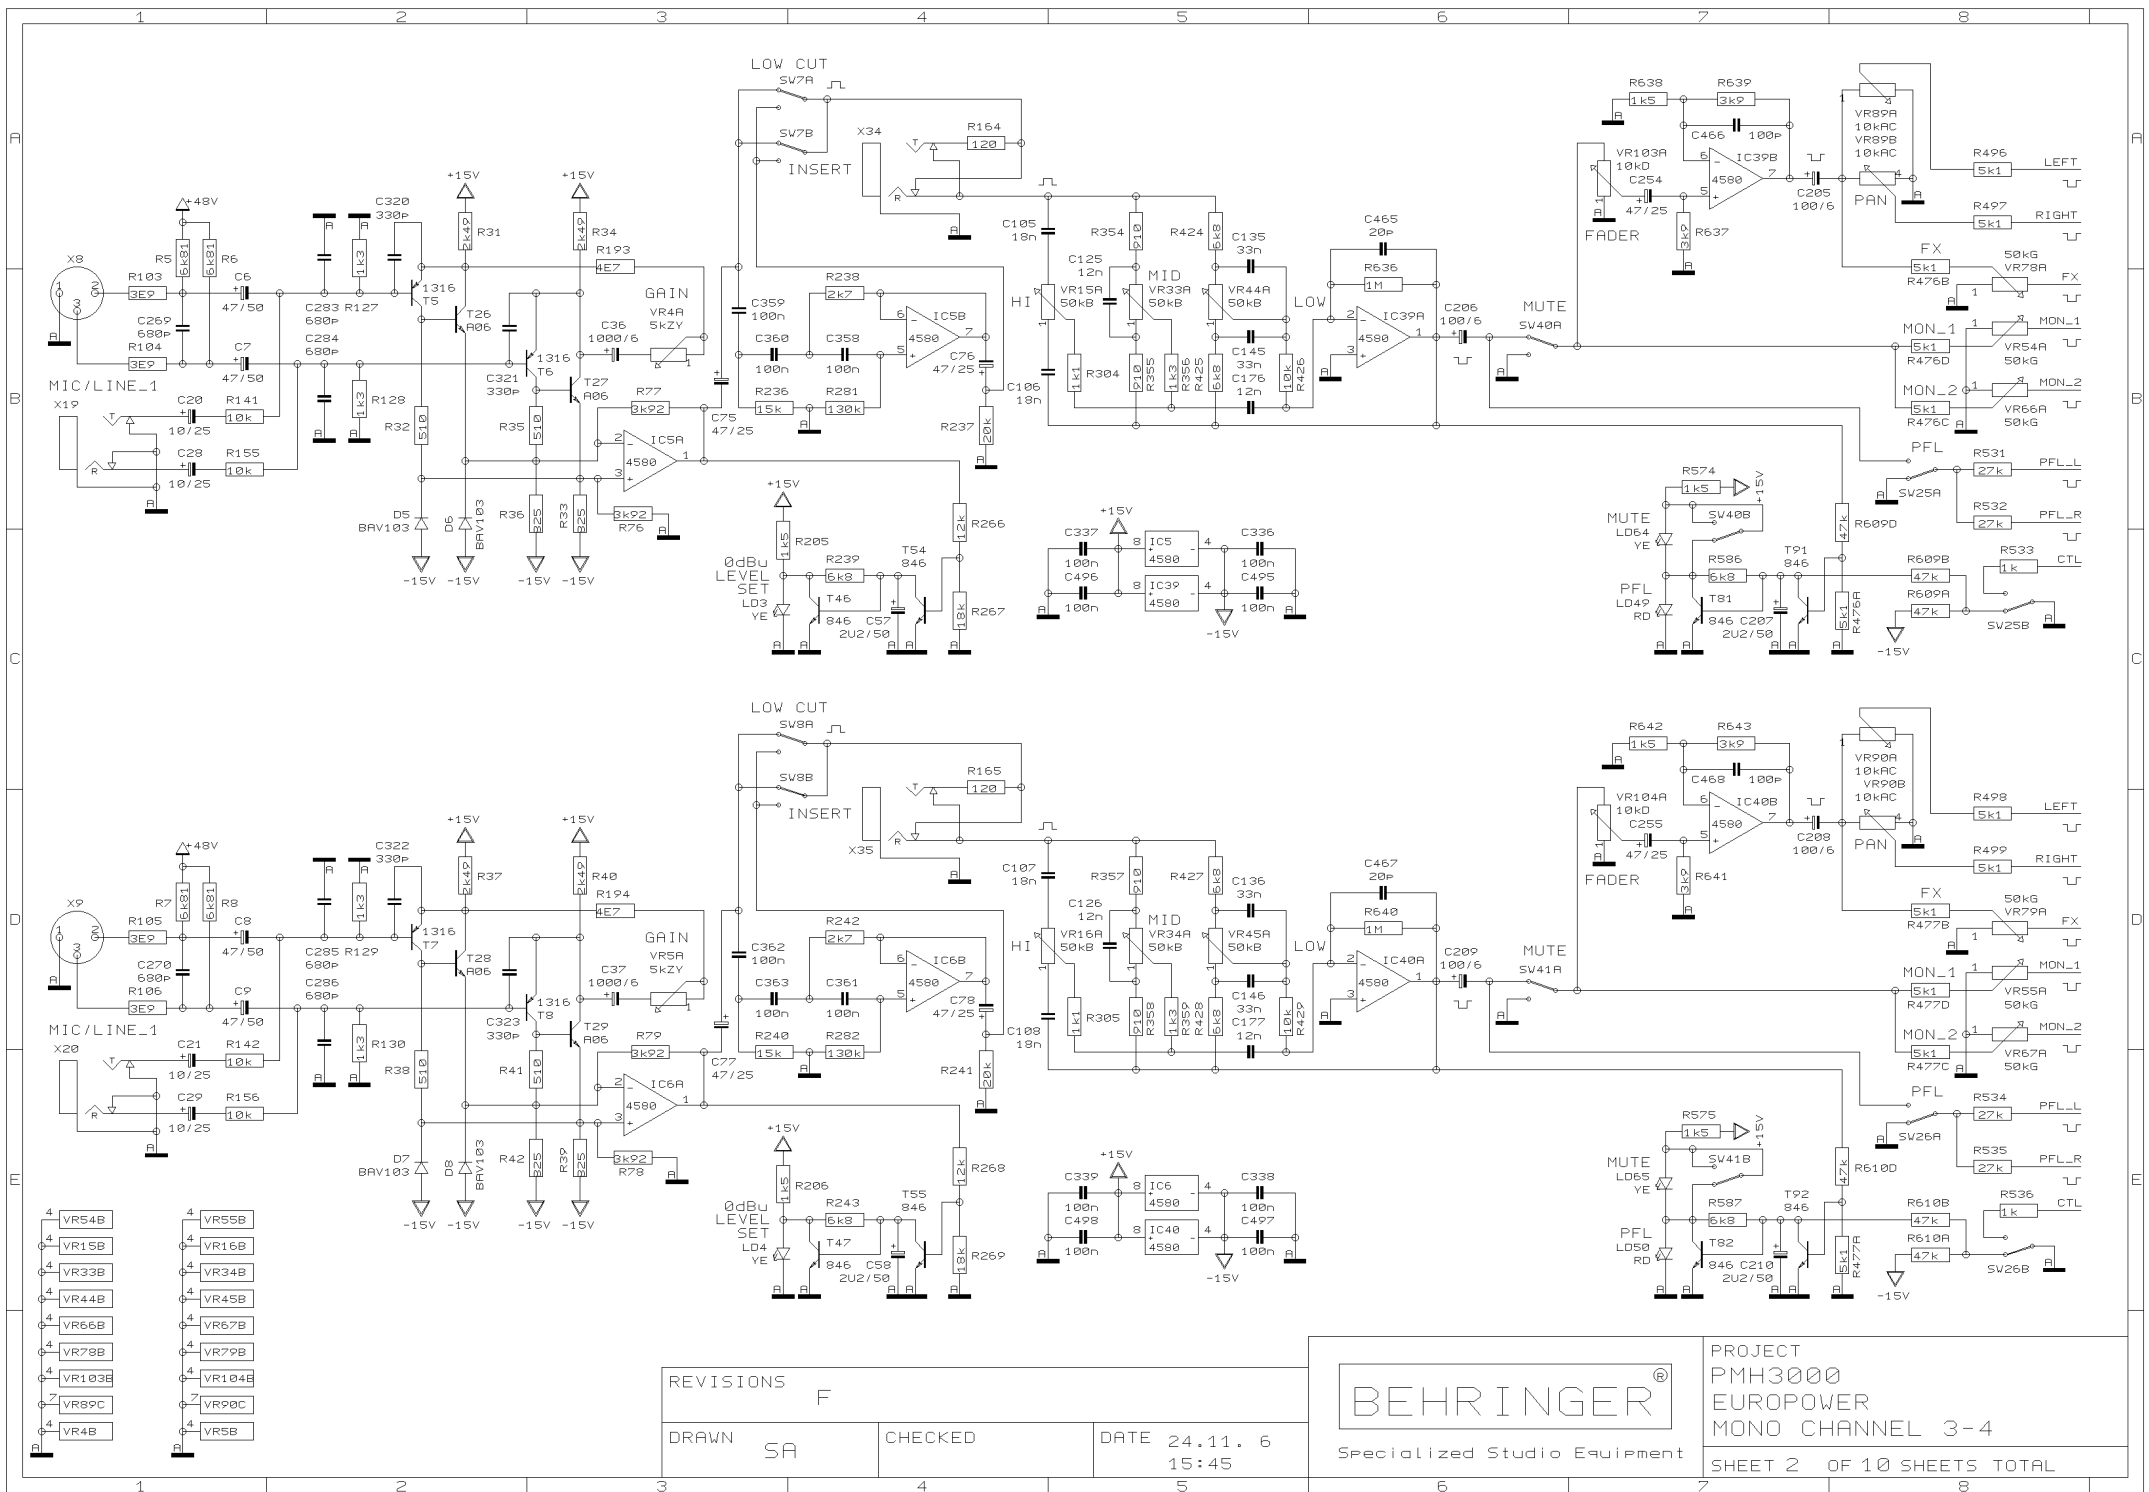

REVISIONS	F		
DRAWN	SA	CHECKED	DATE 24.11. 6 15:45

PROJECT
PMH3000
EUROPOWER
MONO CHANNEL 3-4
SHEET 2 OF 10 SHEETS TOTAL