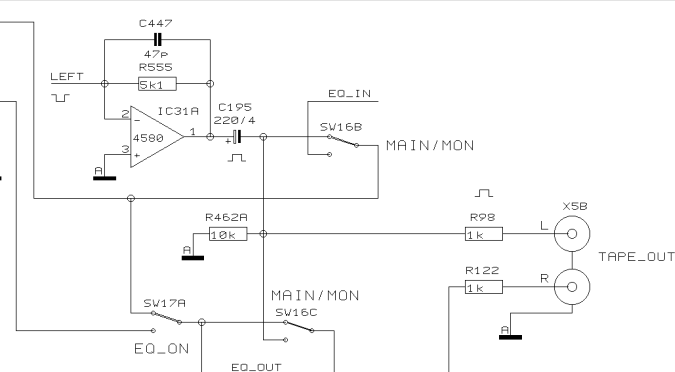

REVISIONS F

DRAWN SA

CHECKED

DATE 24.11.6
15:45

BEHRINGER
Specialized Studio Equipment

PROJECT
PMH3000
EUROPOWER
GRAPHIC EQ / FBO / XPO
SHEET 7 OF 10 SHEETS TOTAL