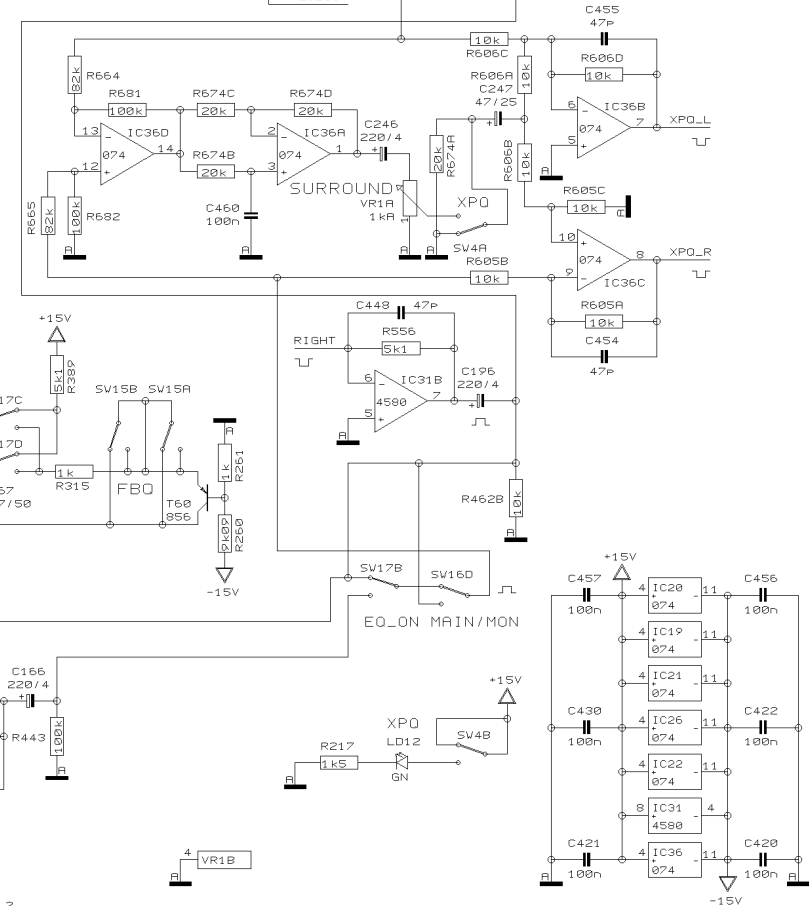

REVISIONS F

DRAWN SA

CHECKED

DATE 24.11.6
15:45

BEHRINGER
Specialized Studio Equipment

PROJECT
PMH3000
EUROPOWER
GRAPHIC EQ / FBO / XPO
SHEET 7 OF 10 SHEETS TOTAL