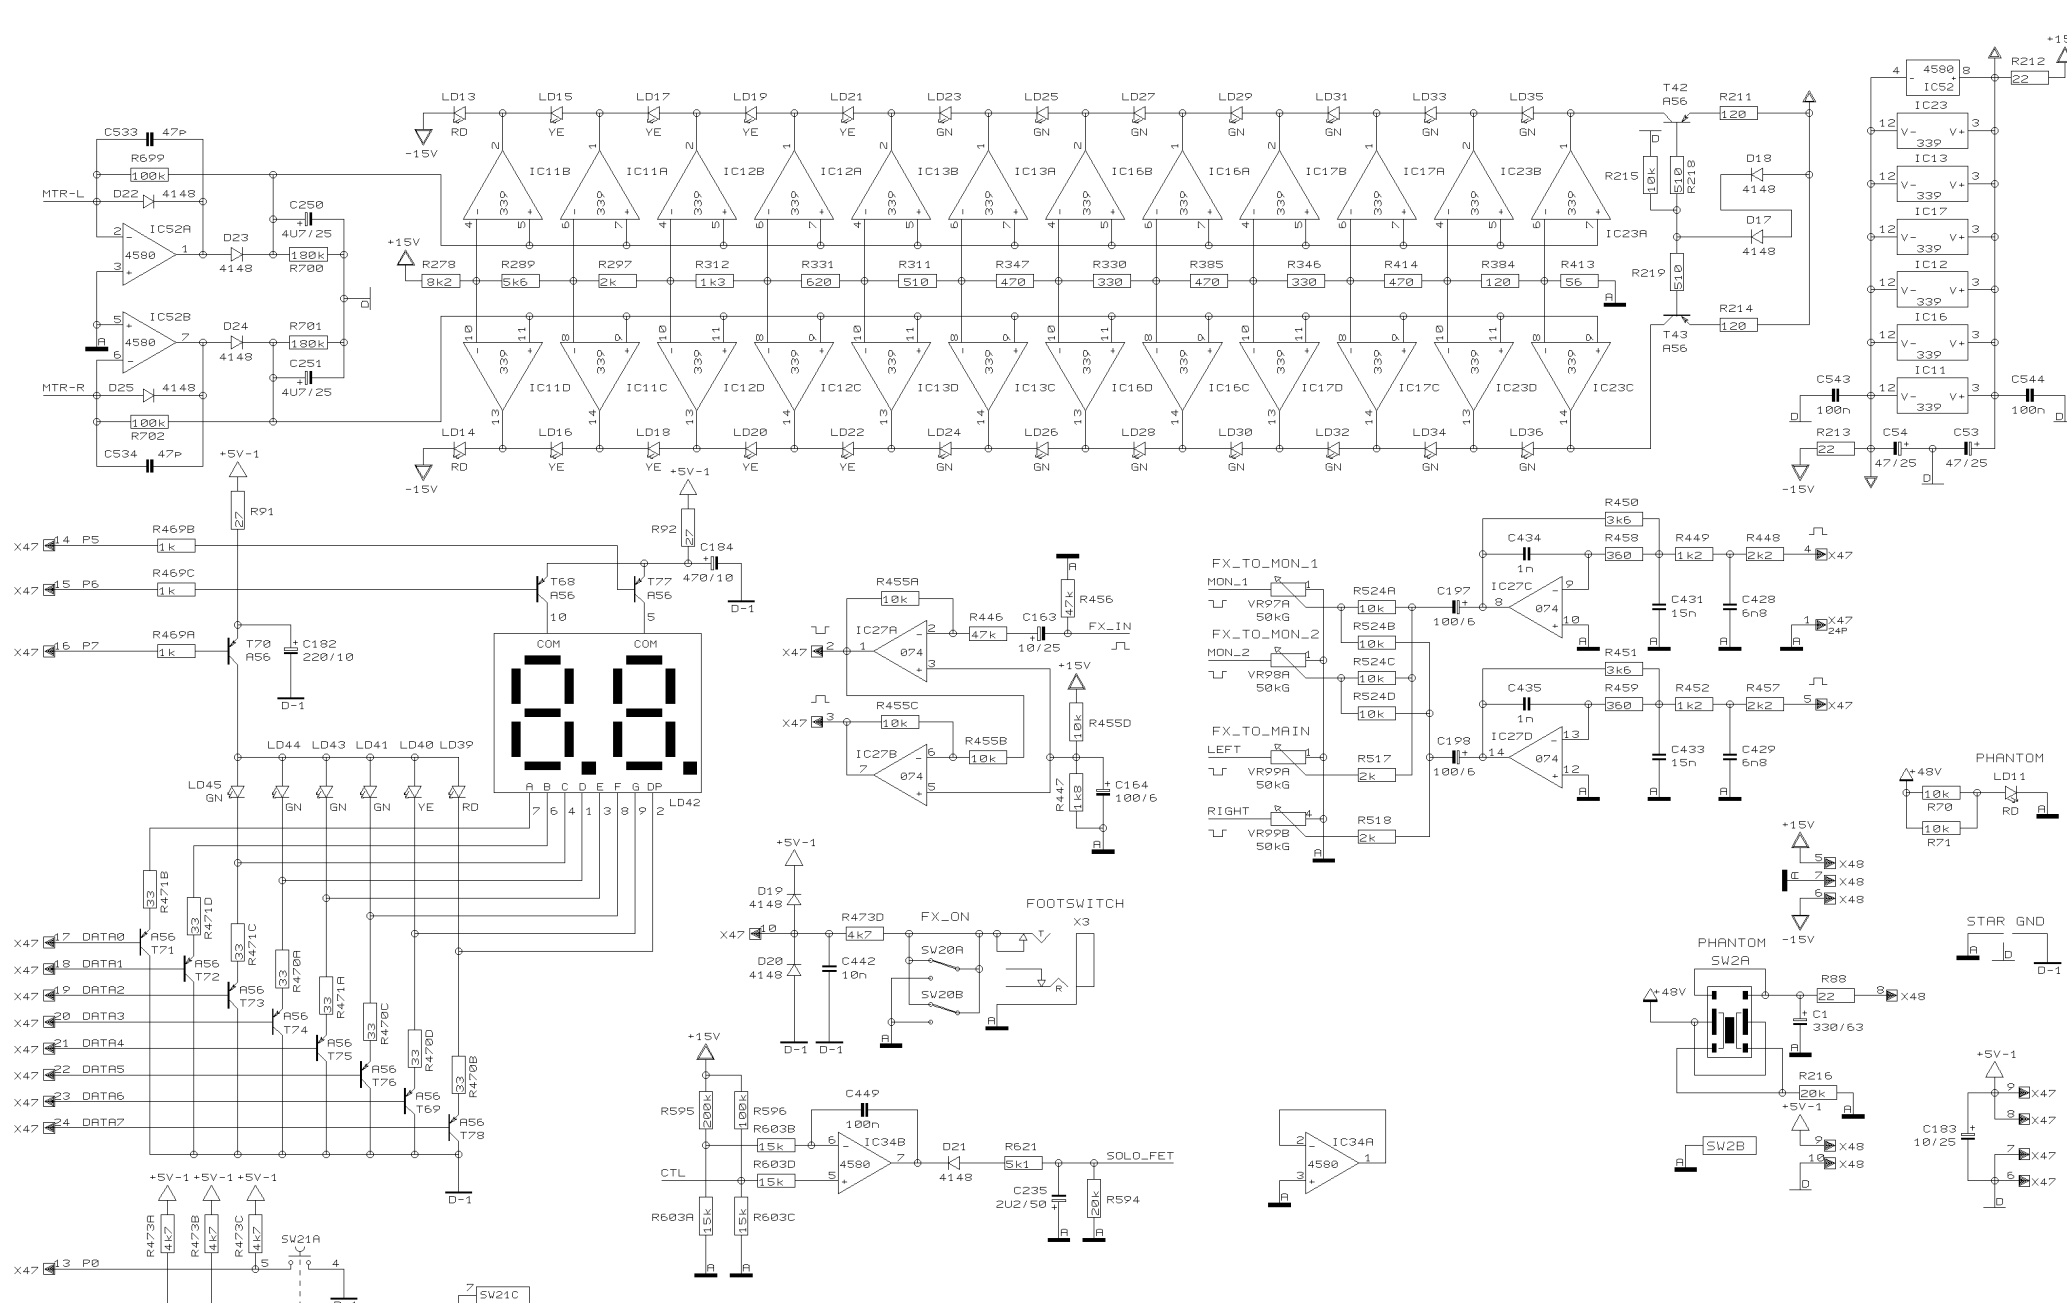

REVISIONS	F
DRAWN	SA
CHECKED	
DATE	24.11. 6 15:46

PROJECT  
PMH3000  
EUROPOWER  
LED METER & FX RETURN  
SHEET 10 OF 10 SHEETS TOTAL