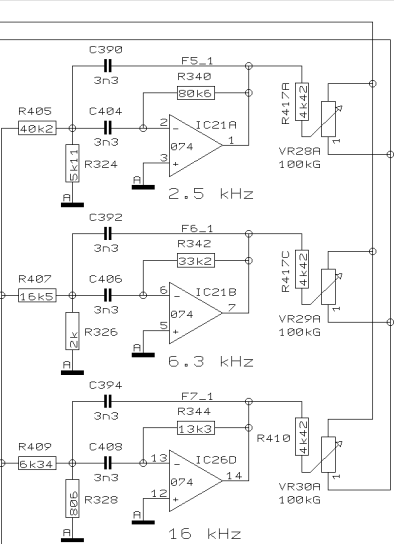

PROJECT  
 PMH3000  
 EUROPOWER  
 MONO CHANNEL 7-8  
 SHEET 4 OF 10 SHEETS TOTAL

REVISIONS		F	
DRAWN	SA	CHECKED	DATE 24.11. 6 15:45

PROJECT  
PMH3000  
EUROPOWER  
ST SUBS / MON, FX OUTS  
SHEET 6 OF 10 SHEETS TOTAL