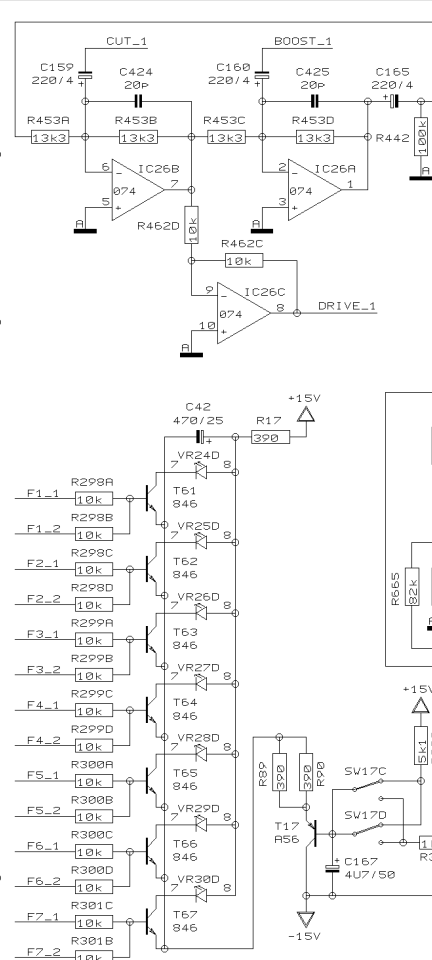

PROJECT  
 PMH3000  
 EUROPOWER  
 MONO CHANNEL 7-8  
 SHEET 4 OF 10 SHEETS TOTAL

REVISIONS		F	
DRAWN	SA	CHECKED	DATE 24.11. 6 15:45

PROJECT  
PMH3000  
EUROPOWER  
ST SUBS / MON, FX OUTS  
SHEET 6 OF 10 SHEETS TOTAL

REVISIONS	F
DRAWN	SA
CHECKED	
DATE	24.11. 6 15:46

PROJECT  
PMH3000  
EUROPOWER  
LED METER & FX RETURN  
SHEET 10 OF 10 SHEETS TOTAL