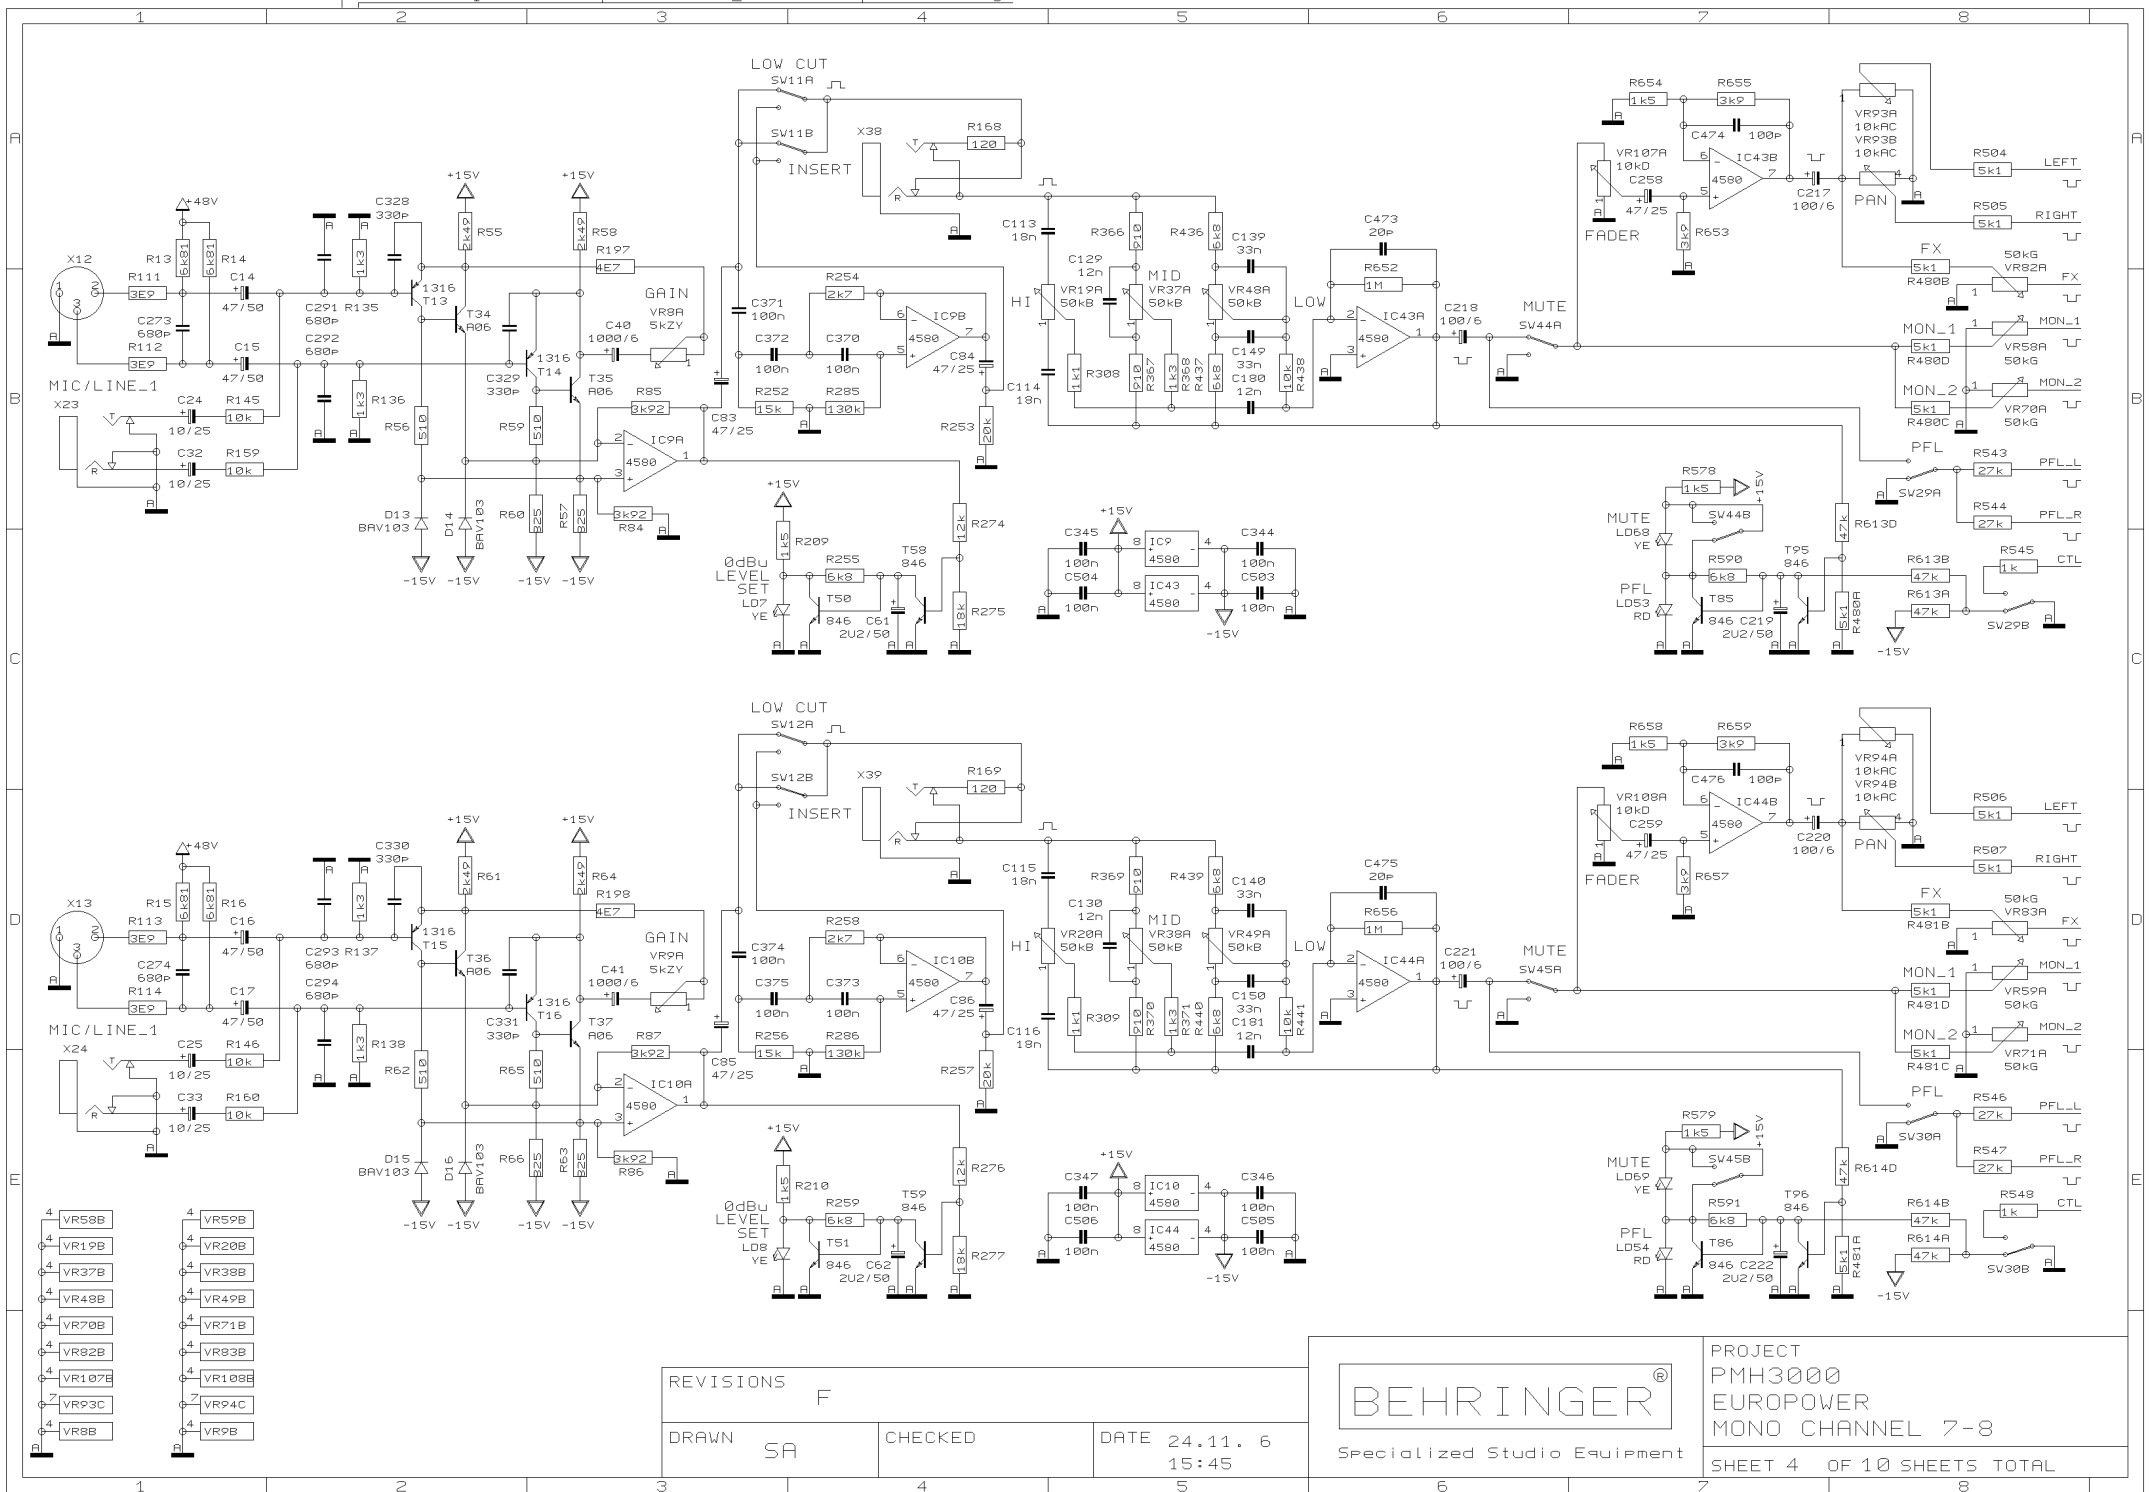

REVISIONS	F		
DRAWN	SA	CHECKED	DATE 24.11. 6 15:45

PROJECT
PMH3000
EUROPOWER
MONO CHANNEL 7-8
SHEET 4 OF 10 SHEETS TOTAL