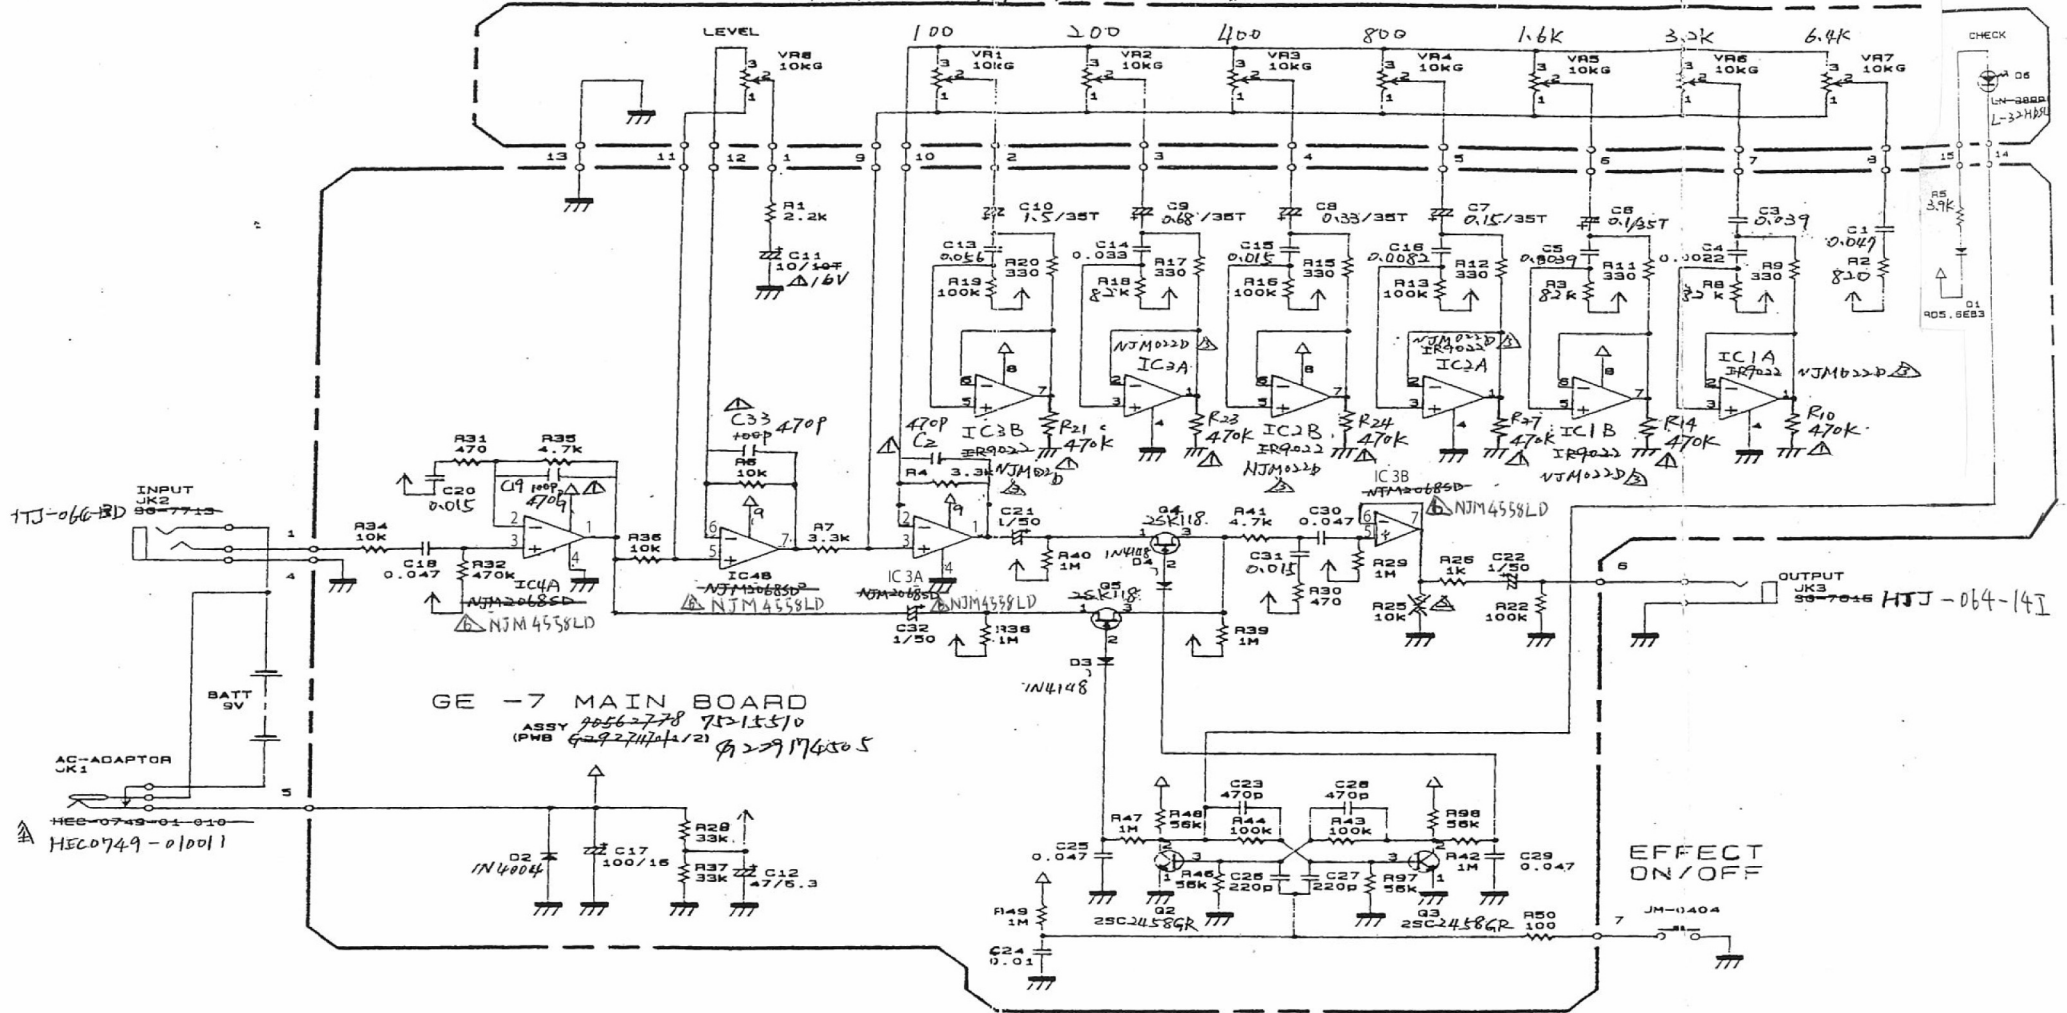

VR BOARD

ASSY 70562778 00 75>155000
(PWB 62927412/2) 2271745905

RA2041-20-15F3-W14-C

GE -7 MAIN BOARD

ASSY 70562778 75>15510
(PWB 62927412/2) 2271745905

HTJ-064-14J