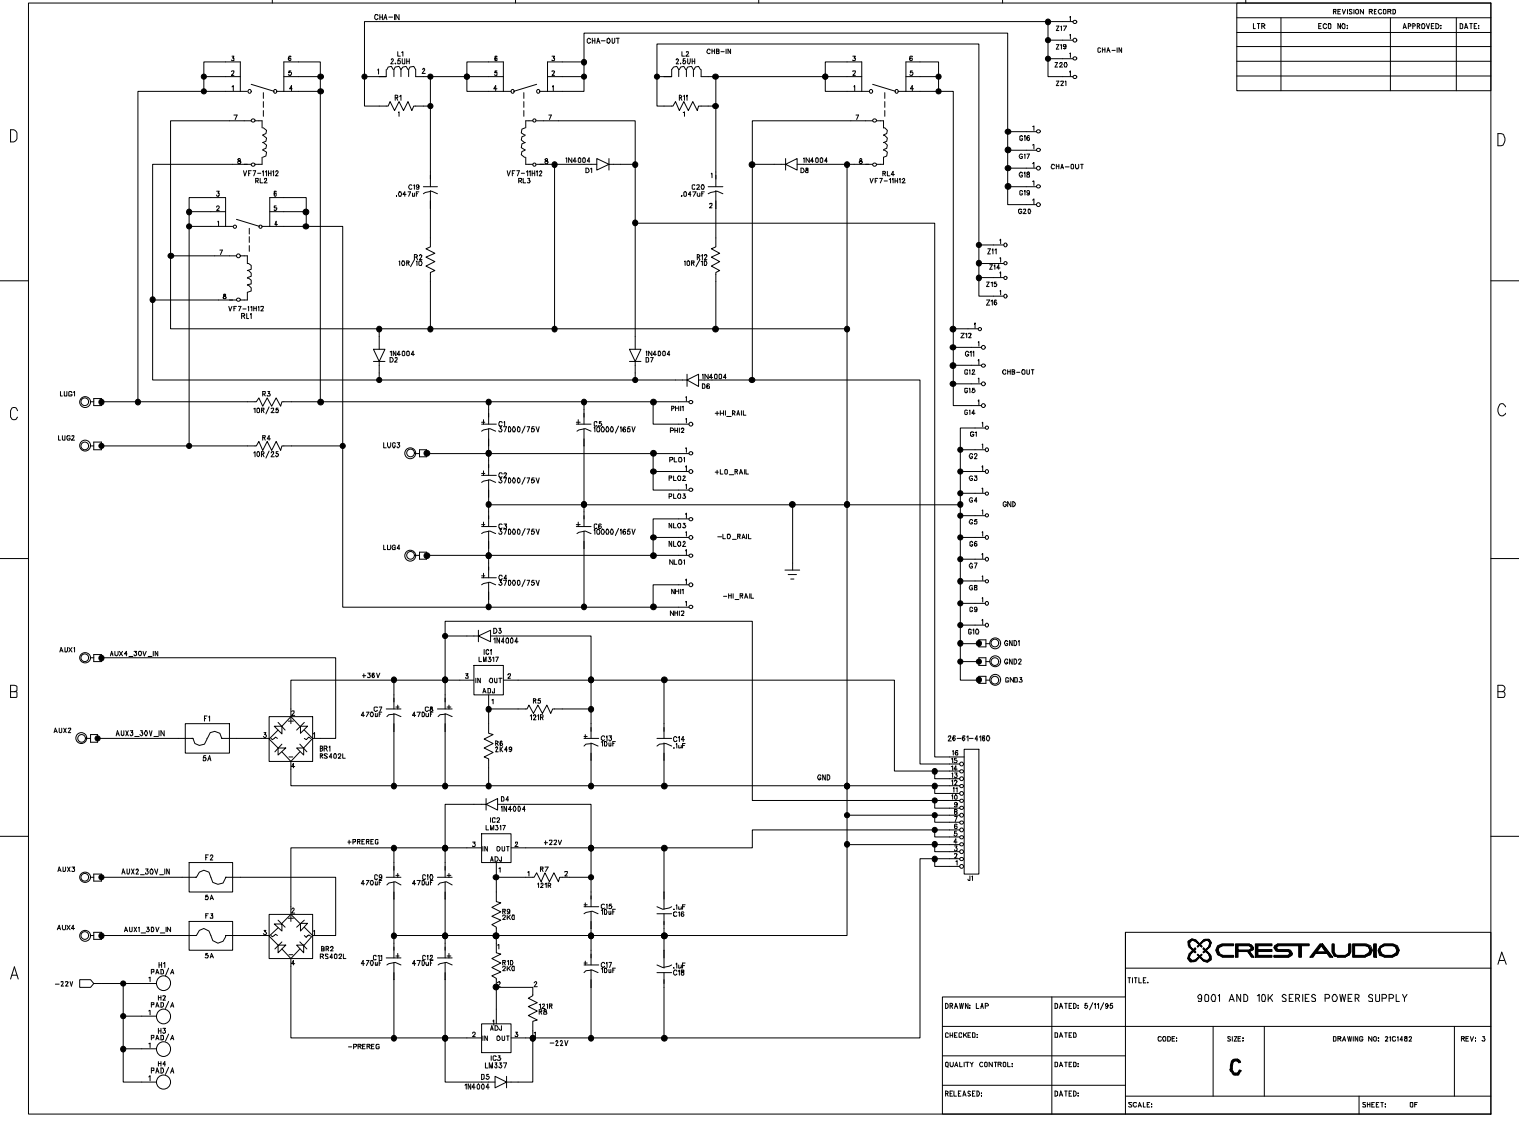

R7 - R10, R21 - R24, C11 - C14

CREST AUDIO		
100 EISENHOWER DRIVE PARAMUS, NJ 07652		
Title: 10K1/10K4 XLR		
Size: C	Document Number:	Rev:
Date: Friday, May 19, 2000	Sheet: 0	of: 0

6

5

4

3

2

1

REVISION RECORD			
LTR	ECO NO.	APPROVED:	DATE:

CREST AUDIO

TITLE:
9001 AND 10K SERIES POWER SUPPLY

DRAWN: LAP	DATED: 5/11/95	CODE:	REV: 3
CHECKED:	DATED:	SIZE: C	DRAWING NO: 21C1482
QUALITY CONTROL:	DATED:	SHEET: 0F	
RELEASED:	DATED:	SCALE:	

REVISION RECORD	
LTR	DATE:
ECO NO:	APPROVED:

DRAWN: LAP		DATED: 1/96	
CHECKED:		DATED:	
QUALITY CONTROL:		DATED:	
RELEASED:		DATED:	
TITLE: 10004 PREAMP		CODE: C	SIZE: C
DRAWING NO:		REV: 04	
SCALE: 1 OF 1		SHEET: 1 OF 1	