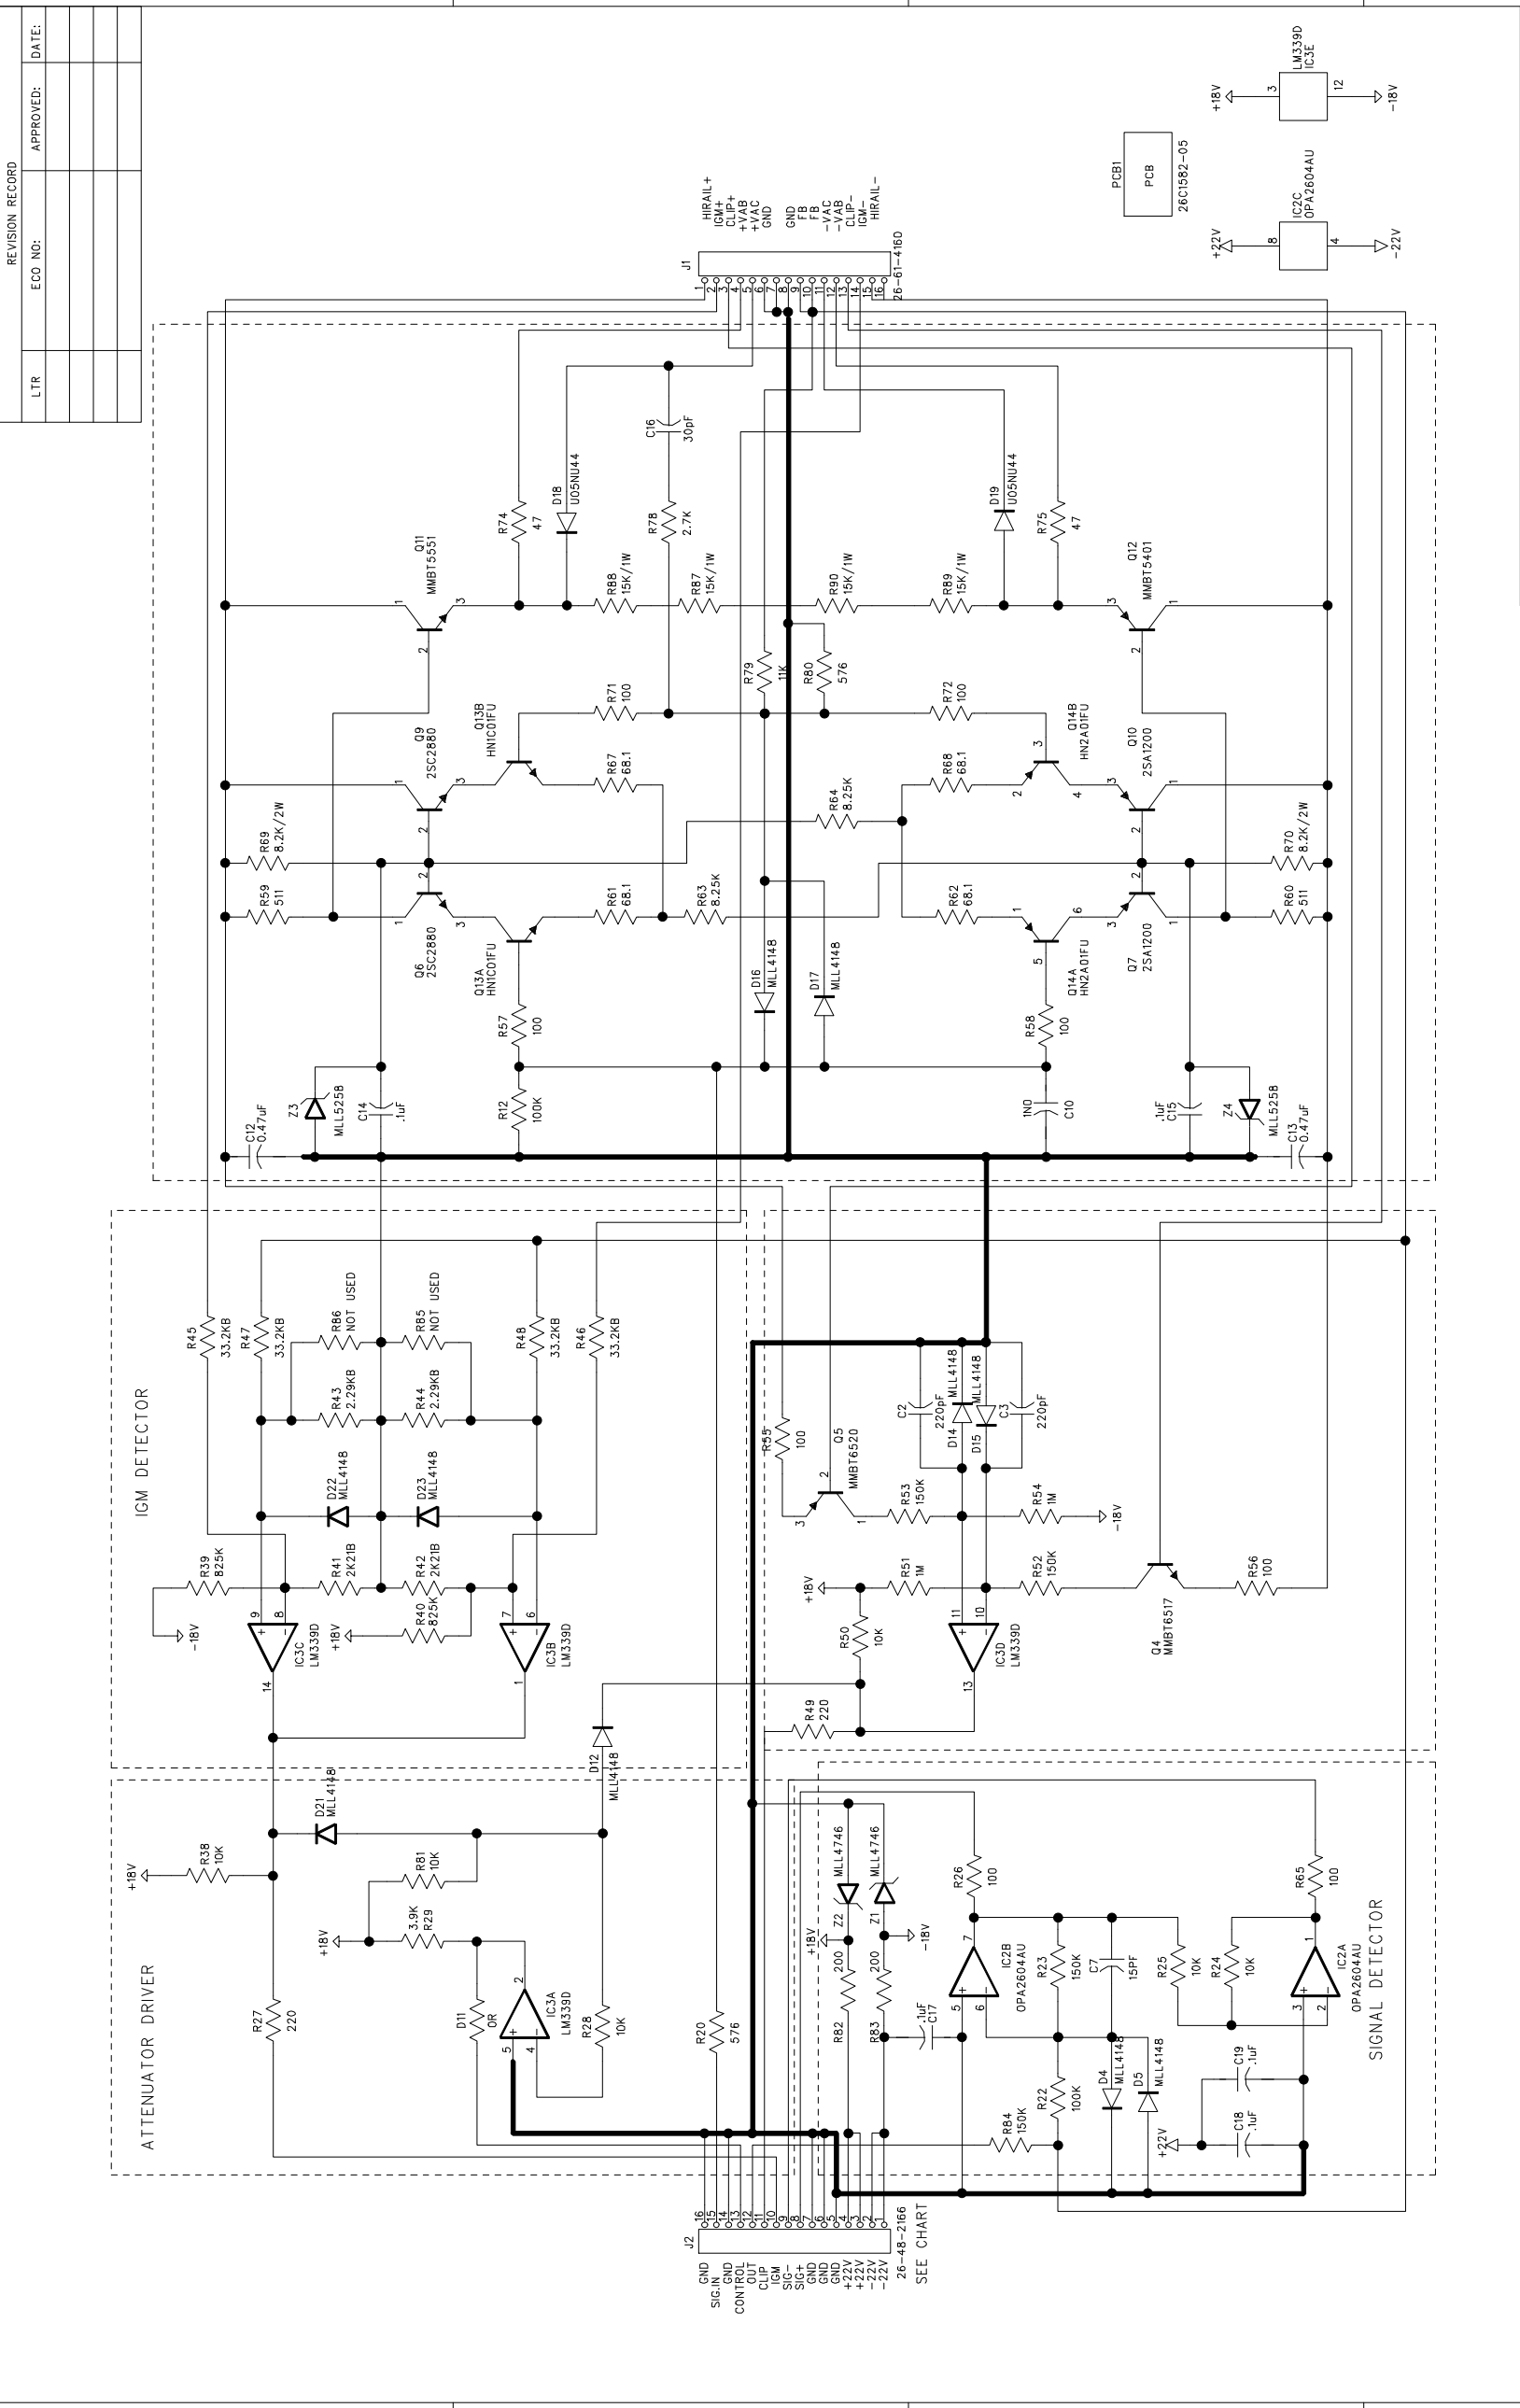

R7 - R10, R21 - R24, C11 - C14

CREST AUDIO		
100 EISENHOWER DRIVE PARAMUS, NJ 07652		
Title: 10K1/10K4 XLR		
Size: C	Document Number:	Rev:
Date: Friday, May 19, 2000	Sheet: 0	of: 0

6

5

4

3

2

1

REVISION RECORD			
LTR	ECO NO.	APPROVED:	DATE:

CREST AUDIO

TITLE:
9001 AND 10K SERIES POWER SUPPLY

DRAWN: LAP	DATED: 5/11/95	CODE:	REV: 3
CHECKED:	DATED:	SIZE: C	DRAWING NO: 21C1482
QUALITY CONTROL:	DATED:	SHEET: 0F	
RELEASED:	DATED:	SCALE:	

REVISION RECORD	
LTR	DATE:
ECO NO:	APPROVED:

DRAWN: LAP		DATED: 1/96	
CHECKED:		DATED:	
QUALITY CONTROL:		DATED:	
RELEASED:		DATED:	
TITLE: 10004 PREAMP		CODE: C	SIZE: C
DRAWING NO:		REV: 04	
SCALE: 1 OF 1		SHEET: 1 OF 1	