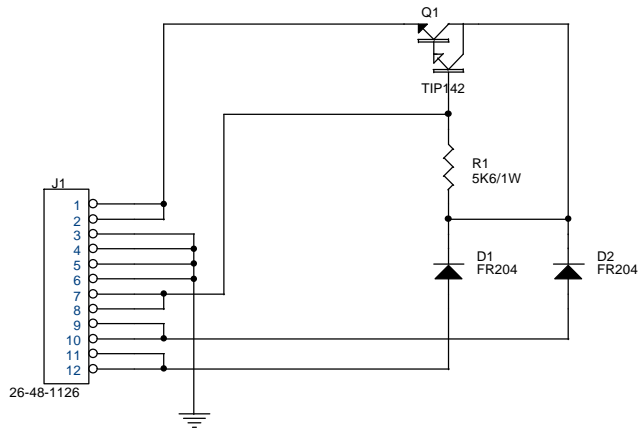

CREST AUDIO		
100 EISENHOWER DRIVE PARAMUS, NJ 07652		
Title		1000X FAN DRIVER
Size	Document Number	Rev
A	21A1749	
Date:	Tuesday, May 16, 2000	Sheet 0 of 0