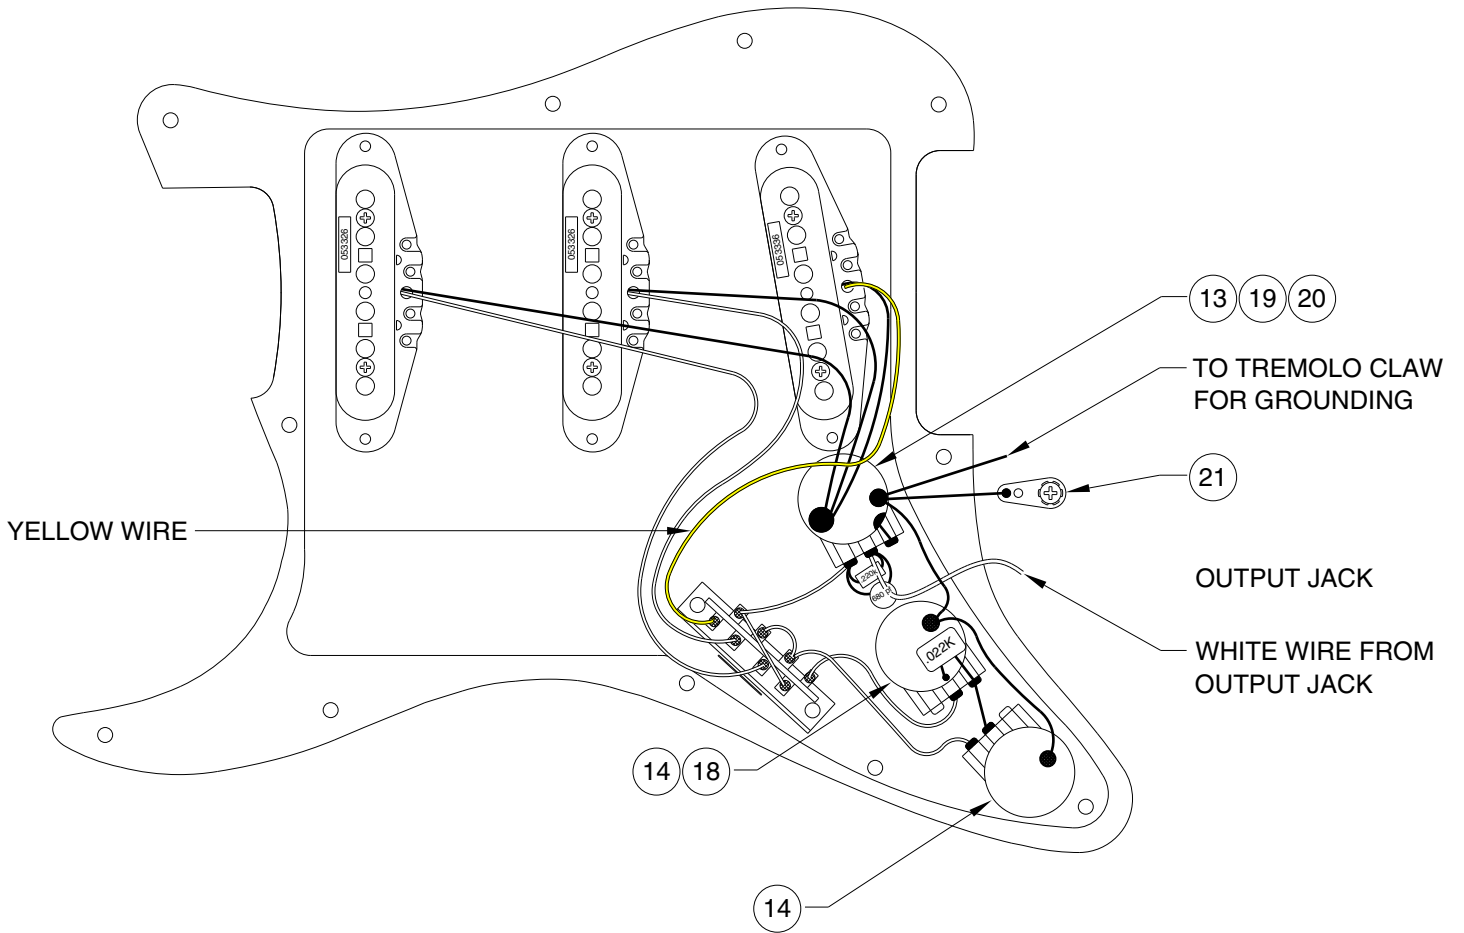

AMERICAN DELUXE STRATOCASTER 0101000/1002

PICKGUARD ASSEMBLY

BRIDGE ASSEMBLY