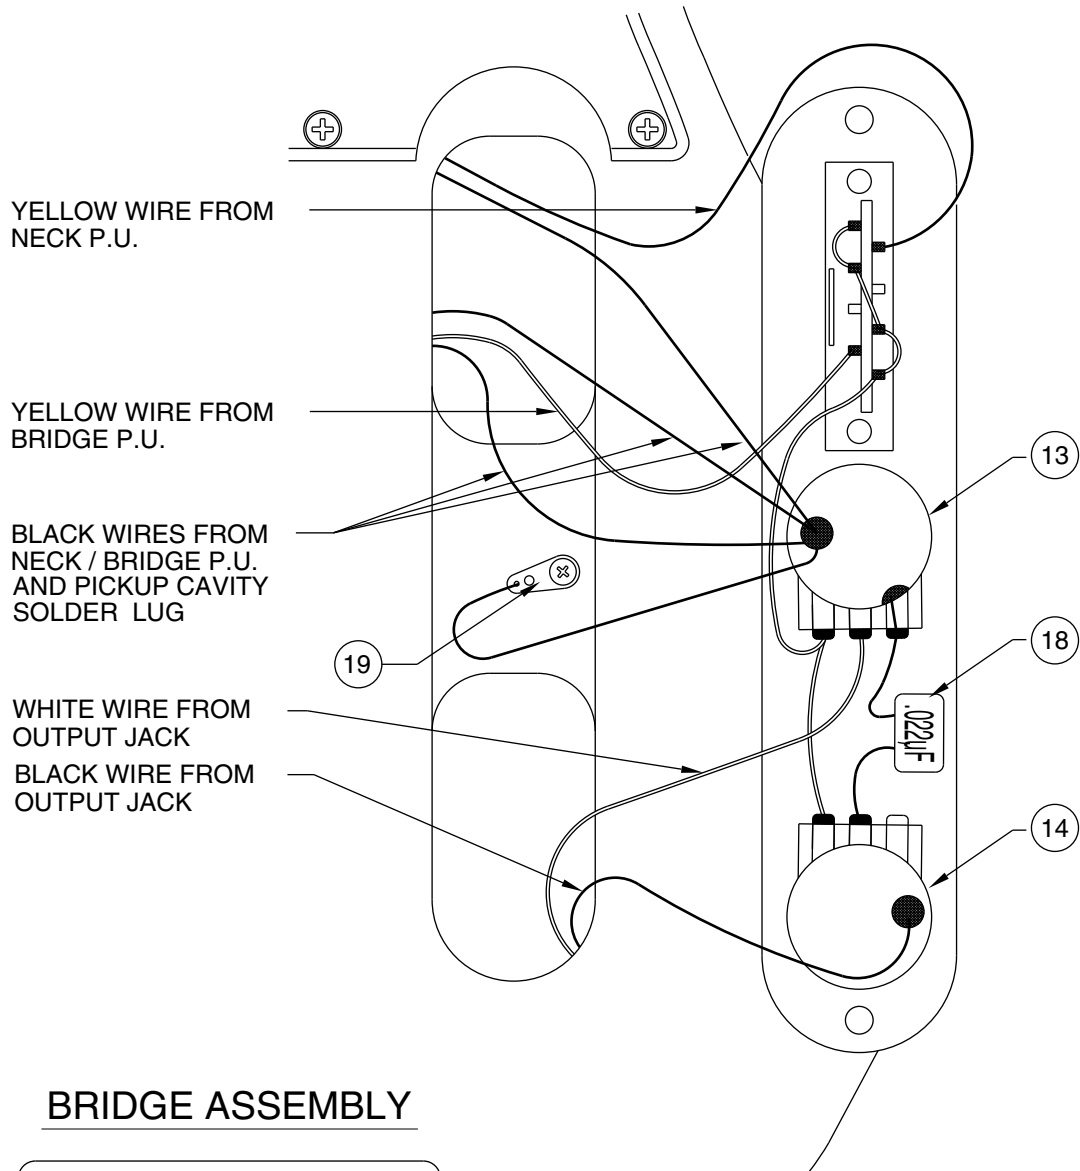

**AMERICAN DELUXE TELECASTER 0104600/4602**  
**CONTROL ASSEMBLY**

**BRIDGE ASSEMBLY**