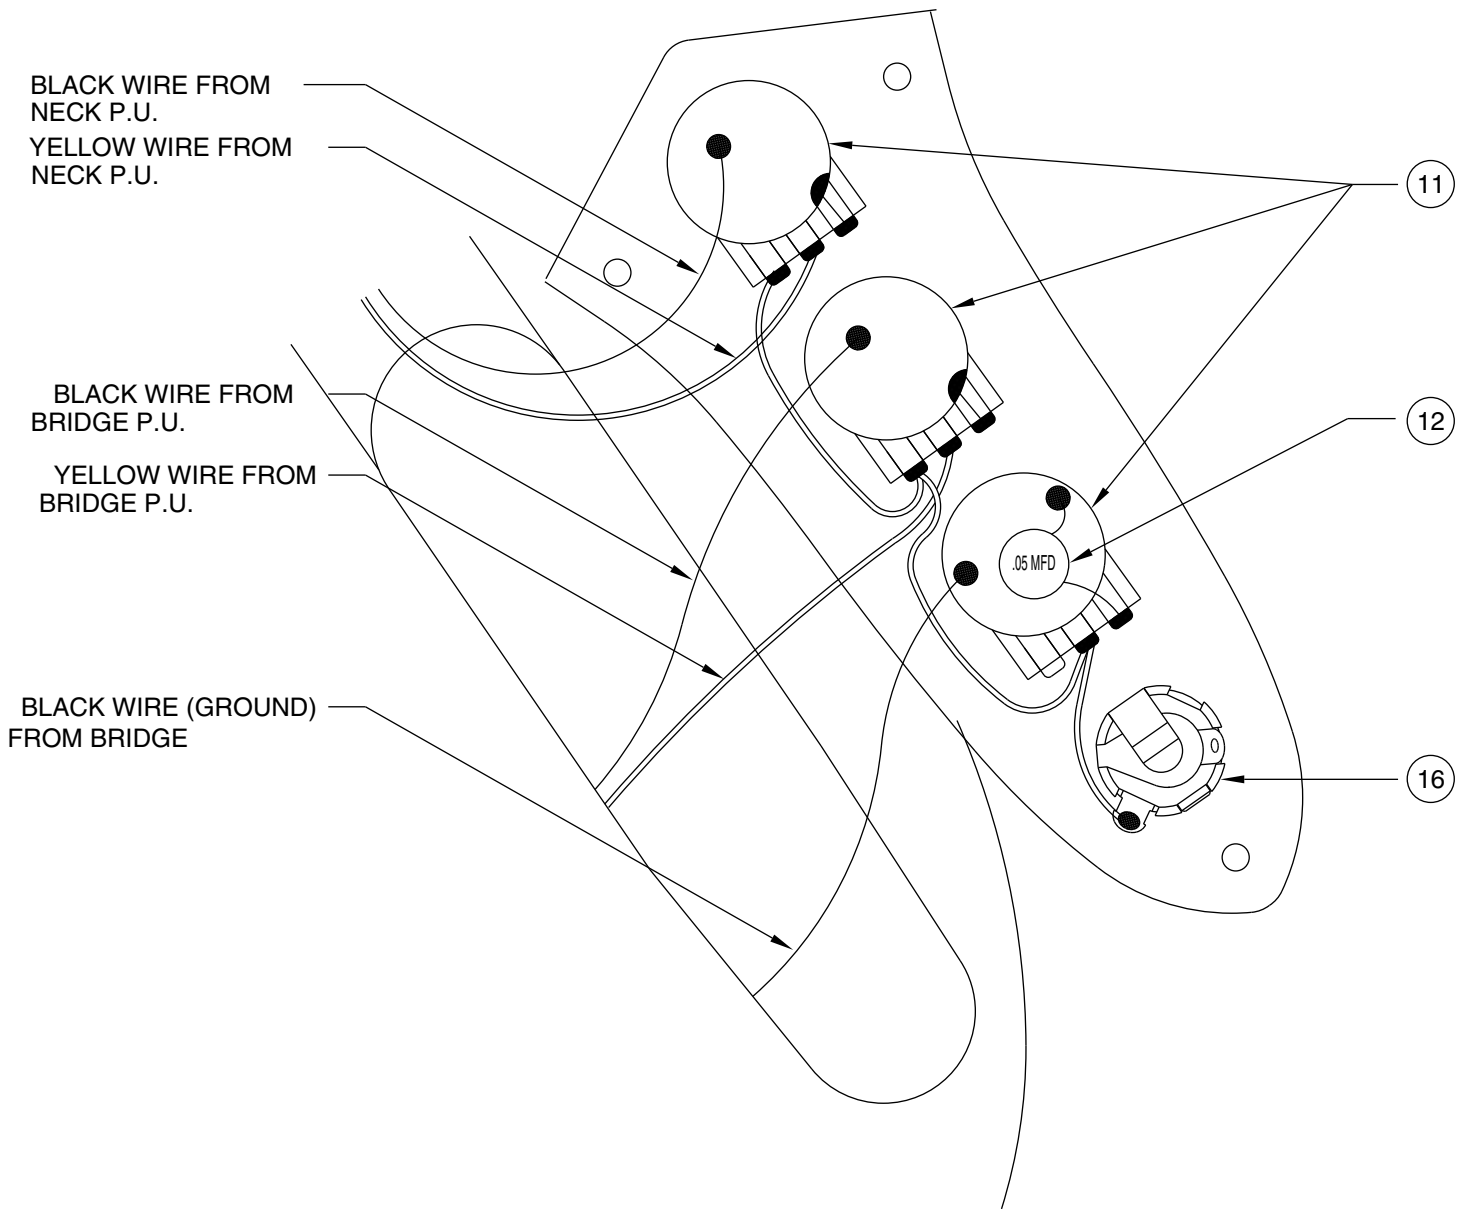

STANDARD JAZZ BASS 0136500

CONTROL ASSEMBLY

BRIDGE ASSEMBLY