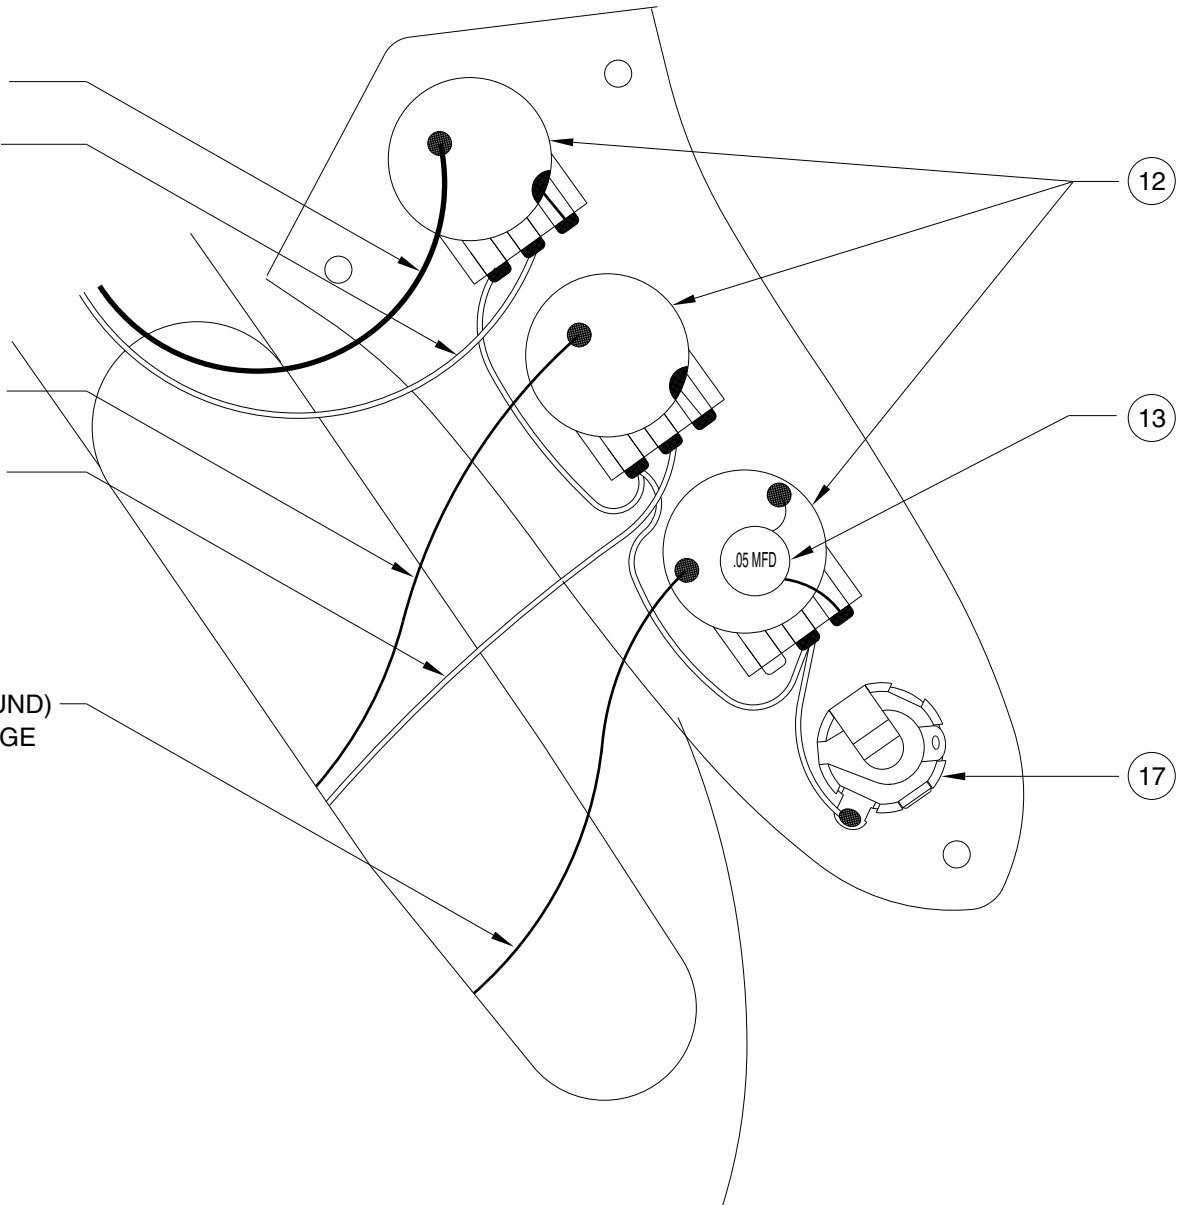

CONTROL ASSEMBLY

BLACK WIRE FROM
NECK PICKUP
WHITE WIRE FROM
NECK PICKUP

BLACK WIRE FROM
BRIDGE PICKUP
WHITE WIRE FROM
BRIDGE PICKUP

BLACK WIRE (GROUND)
FROM UNDER BRIDGE
PLATE

BRIDGE ASSEMBLY