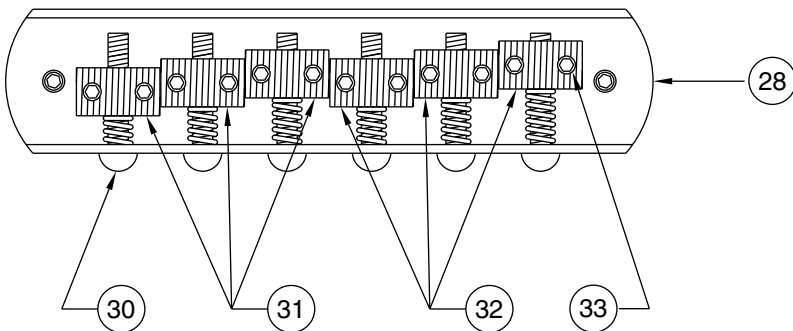

'62 AMERICAN VINTAGE JAGUAR 0100900

WIRING DIAGRAM

SOLDER GREEN WIRE FROM PRE-SET CONTROL SWITCH TO OUTPUT JACK

DETAIL 'C'
N.T.S.

DETAIL 'A'
N.T.S.

BRIDGE ASSEMBLY WITHOUT COVER

TREMOLO ASSEMBLY