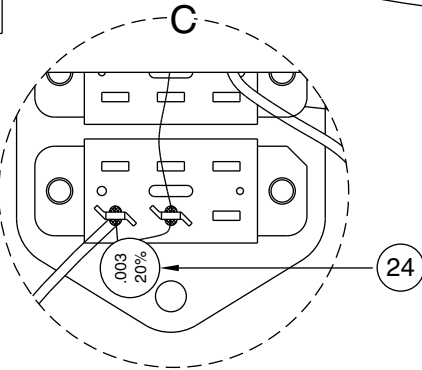

'62 AMERICAN VINTAGE JAGUAR 0100900

WIRING DIAGRAM

SOLDER GREEN WIRE FROM PRE-SET CONTROL SWITCH TO OUTPUT JACK

DETAIL 'C'
N.T.S.

DETAIL 'A'
N.T.S.

BRIDGE ASSEMBLY WITHOUT COVER

TREMOLO ASSEMBLY