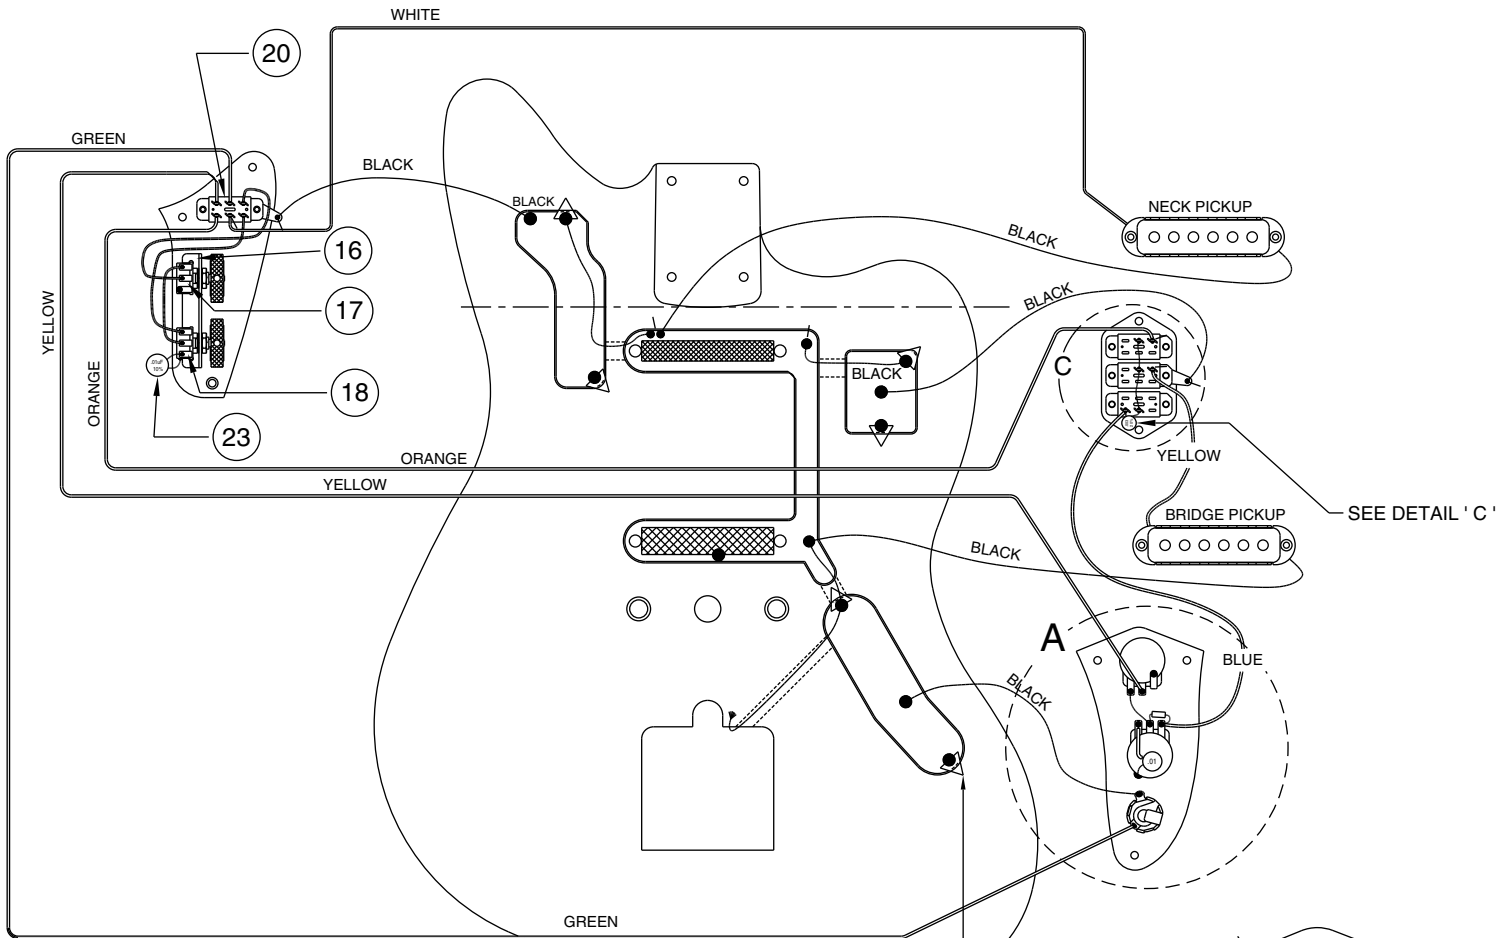

'62 AMERICAN VINTAGE JAGUAR 0100900

WIRING DIAGRAM

SOLDER GREEN WIRE FROM PRE-SET CONTROL SWITCH TO OUTPUT JACK

DETAIL 'C'
N.T.S.

DETAIL 'A'
N.T.S.

BRIDGE ASSEMBLY WITHOUT COVER

TREMOLO ASSEMBLY