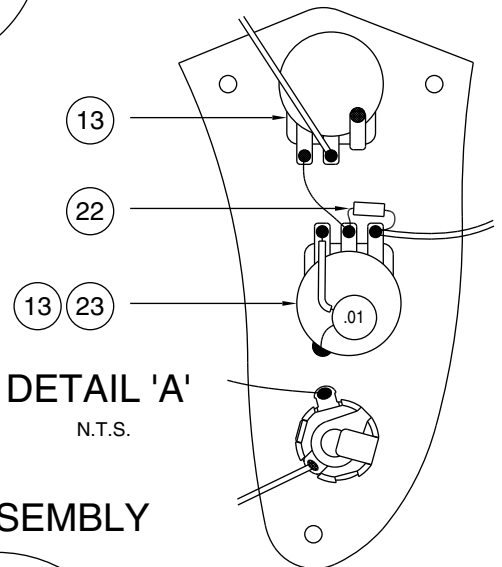

'62 AMERICAN VINTAGE JAGUAR 0100900

WIRING DIAGRAM

SOLDER GREEN WIRE FROM PRE-SET CONTROL SWITCH TO OUTPUT JACK

DETAIL 'C'
N.T.S.

DETAIL 'A'
N.T.S.

BRIDGE ASSEMBLY WITHOUT COVER

TREMOLO ASSEMBLY