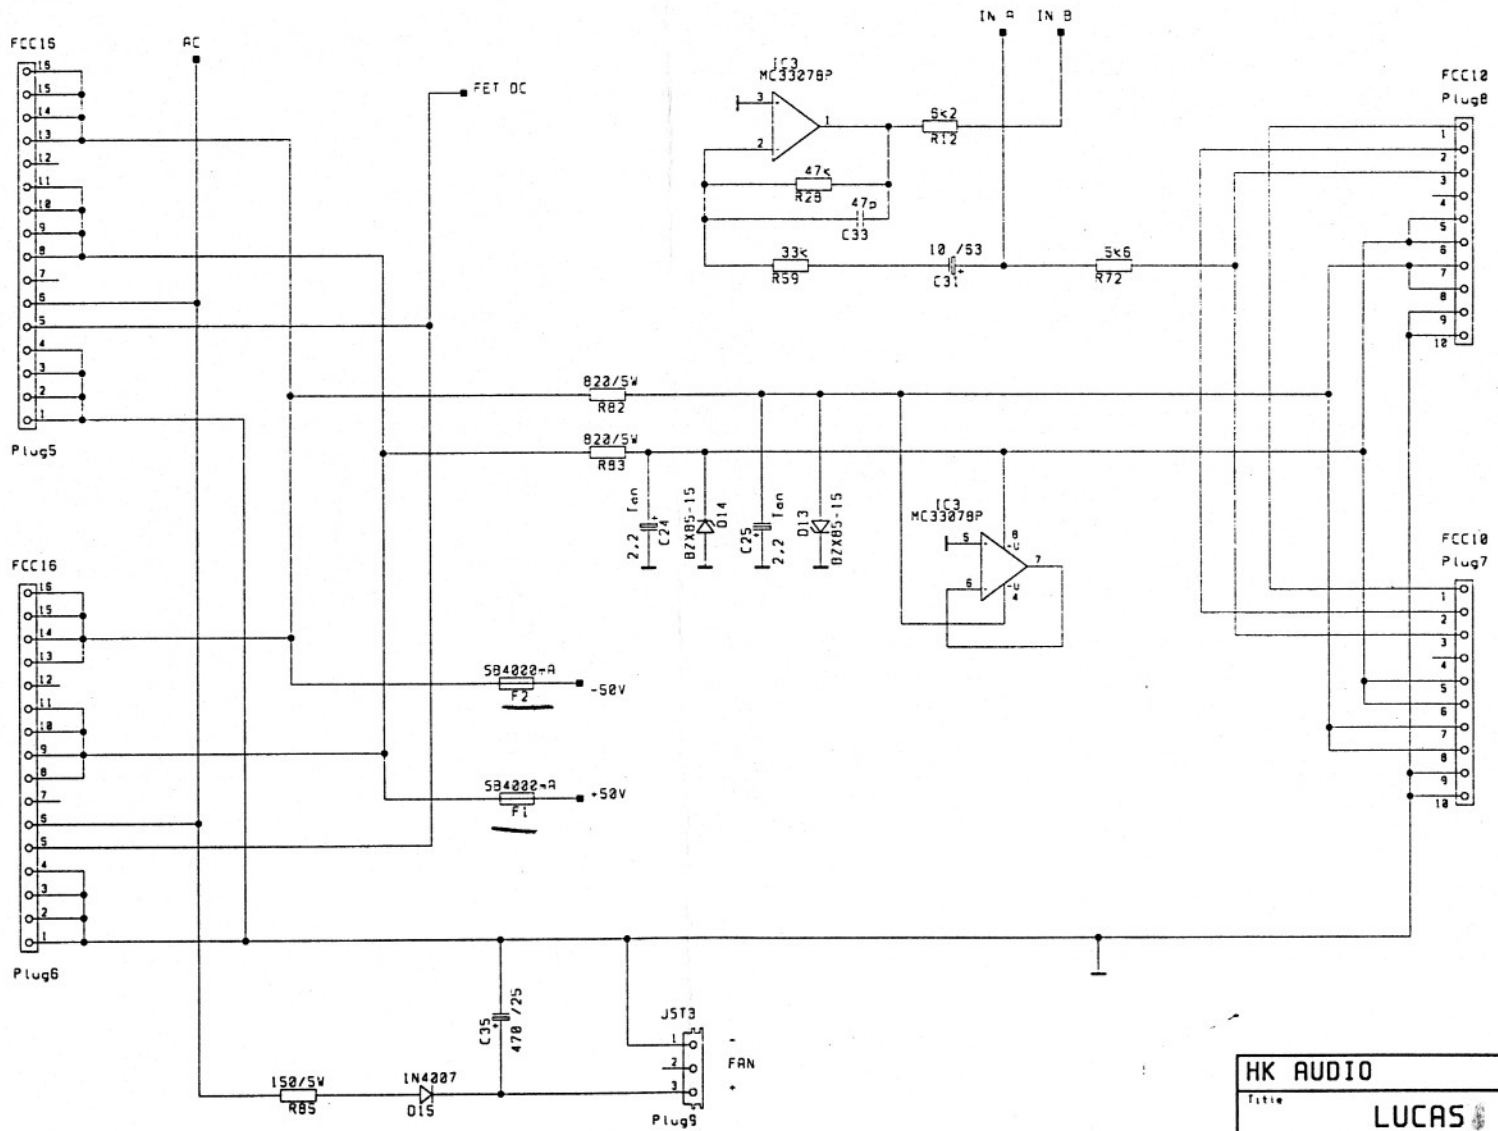

Vers low AMP
↑

HK AUDIO		Date
Title		02.11.1998
LUCAS		
LOW POWERAMP - Plugs		
Page	Checked BY	Date
3/6	B.S.