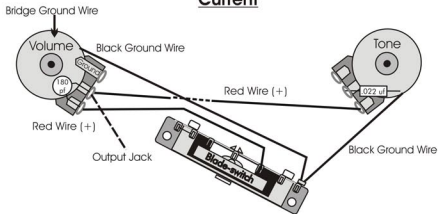

# PRS Custom 22 Soapbar Electronics Diagram

### **Blade-switch side view:**