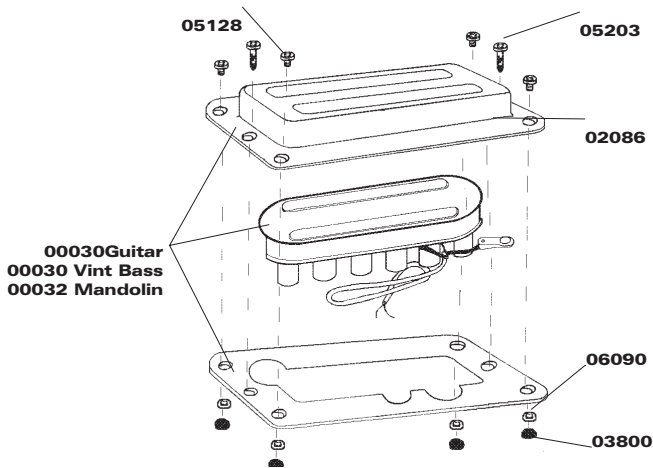

Pickup Assembly Standard

- 00001 Pickup Assy 4003 Bass Chr
- 00020 Pickup Assy 300 Bass Chr
- 00022 Pickup Assy 300 Treb Chr
- 02082 Pickup Cover Chrome
- 03802 Foam Mounting Pad
- 05126 Cover Screw
- 05203 Mounting Screw
- 06102 Nut

Vintage Guitar Pickup

- 00030 Pickup Assy Vintage 300/600
- 00031 Pickup Assy Vintage V63/ 5 & 8 String
- 00032 Pickup Assy Vintage 5000
- 02086 Pickup Cover, Chrome
- 03800 Rubber Grommets
- 05128 Cover Screw
- 05203 Mounting Screw
- 06090 Nut

Pickup Assembly, Humbucking

- 00060 Pickup Assembly, HB1, Bass Position, Chrome
- 00061 Pickup Assembly, HB1, Bass Position, Gold
- 00062 Pickup Assembly, HB1, Treble Position, Chrome
- 00063 Pickup Assembly, Hb1, Treble Position, Chrome
- 03802 Foam Mounting Pad
- 05126 Cover Screw
- 05203 Mounting Screw
- 06102 Nut