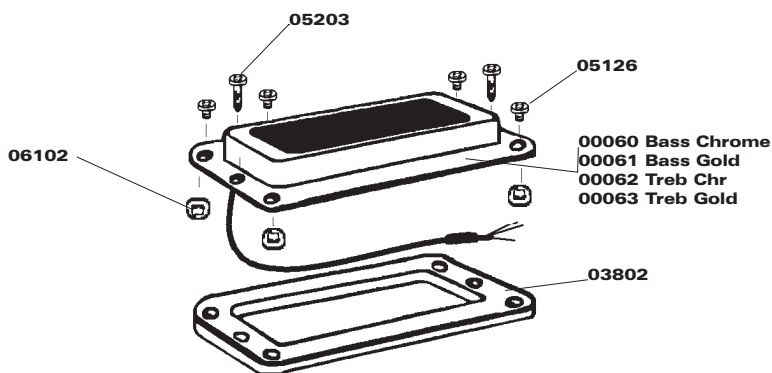

Pickup Assembly Standard

- 00001 Pickup Assy 4003 Bass Chr
- 00020 Pickup Assy 300 Bass Chr
- 00022 Pickup Assy 300 Treb Chr
- 02082 Pickup Cover Chrome
- 03802 Foam Mounting Pad
- 05126 Cover Screw
- 05203 Mounting Screw
- 06102 Nut

Vintage Guitar Pickup

- 00030 Pickup Assy Vintage 300/600
- 00031 Pickup Assy Vintage V63/ 5 & 8 String
- 00032 Pickup Assy Vintage 5000
- 02086 Pickup Cover, Chrome
- 03800 Rubber Grommets
- 05128 Cover Screw
- 05203 Mounting Screw
- 06090 Nut

Pickup Assembly, Humbucking

- 00060 Pickup Assembly, HB1, Bass Position, Chrome
- 00061 Pickup Assembly, HB1, Bass Position, Gold
- 00062 Pickup Assembly, HB1, Treble Position, Chrome
- 00063 Pickup Assembly, Hb1, Treble Position, Chrome
- 03802 Foam Mounting Pad
- 05126 Cover Screw
- 05203 Mounting Screw
- 06102 Nut