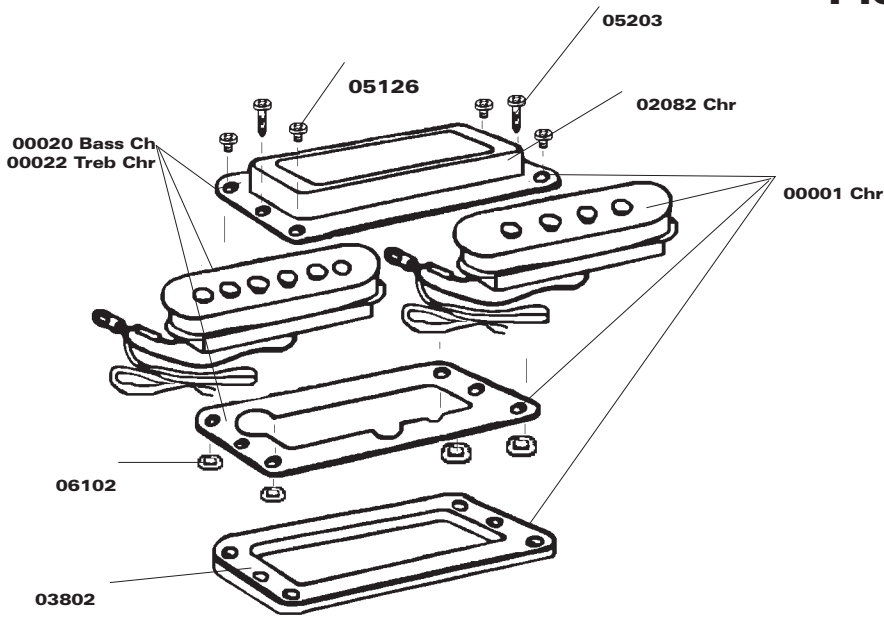

Pickup Assembly Standard

- 00001 Pickup Assy 4003 Bass Chr
- 00020 Pickup Assy 300 Bass Chr
- 00022 Pickup Assy 300 Treb Chr
- 02082 Pickup Cover Chrome
- 03802 Foam Mounting Pad
- 05126 Cover Screw
- 05203 Mounting Screw
- 06102 Nut

Vintage Guitar Pickup

- 00030 Pickup Assy Vintage 300/600
- 00031 Pickup Assy Vintage V63/ 5 & 8 String
- 00032 Pickup Assy Vintage 5000
- 02086 Pickup Cover, Chrome
- 03800 Rubber Grommets
- 05128 Cover Screw
- 05203 Mounting Screw
- 06090 Nut

Pickup Assembly, Humbucking

- 00060 Pickup Assembly, HB1, Bass Position, Chrome
- 00061 Pickup Assembly, HB1, Bass Position, Gold
- 00062 Pickup Assembly, HB1, Treble Position, Chrome
- 00063 Pickup Assembly, Hb1, Treble Position, Chrome
- 03802 Foam Mounting Pad
- 05126 Cover Screw
- 05203 Mounting Screw
- 06102 Nut

- 00065 Pickup Assembly, HB2