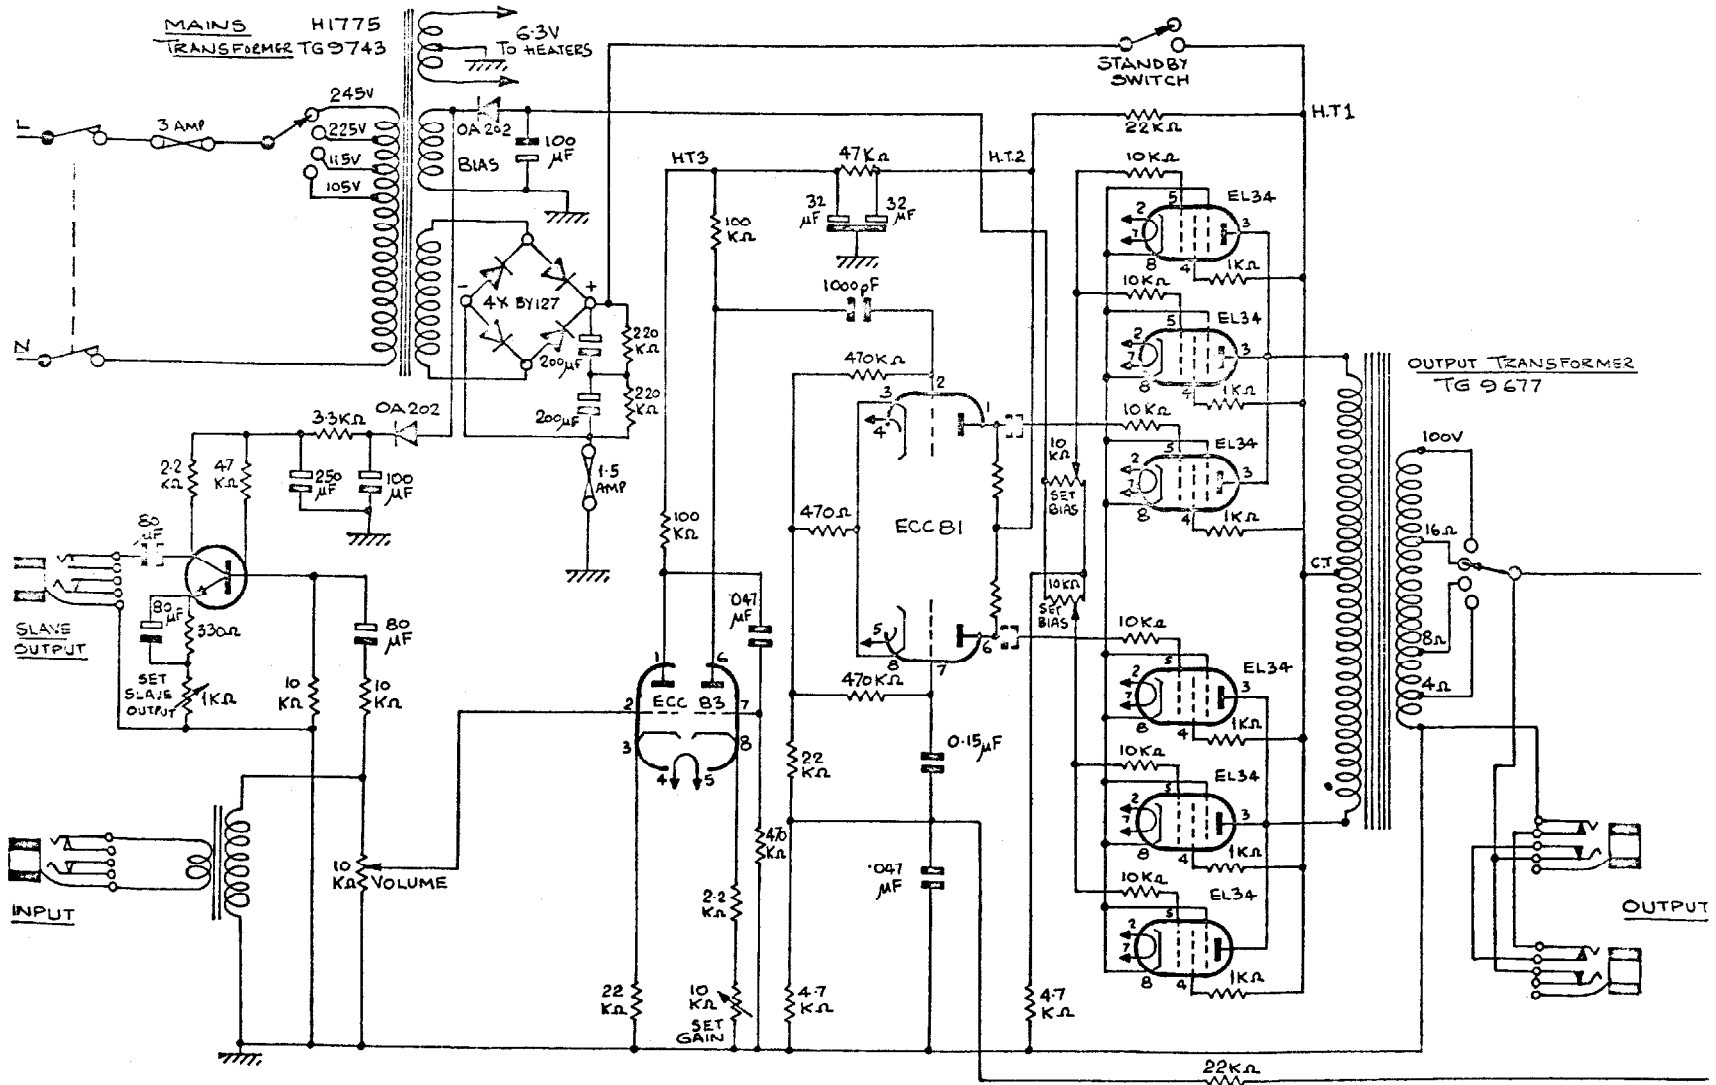

120w SLAVE

Sound City

120 WATT SLAVE

BASS 150w

Sound City

B 150

NOTES:
 VOLTAGE READINGS TAKEN AT
 100 WATTIN, 1 KHZ OUTPUT ON
 MULTIRANGE METER (20,000Ω PRE-VOLT)
 WITH ALL CONTROLS SET TO MAXIMUM.

MADE IN ENGLAND BY DALLAS MUSIC INDUSTRIES LTD

SOUND CITY AMPLIFIER TYPE BASS 150

REV. 1/4
 DATE 21/10/73

CIRCUIT DIAGRAM FOR BASS 150 AMPLIFIER

C	C16 DID READ 1μF C16 DID READ 10μF COMPONENT REPS ADDED	15-12-73
B	VOLTAGE READINGS ADDED	6-12-73
U	REVISION	DATE
DRG. No.	SC 2601/10	158

L-B 100w M3234

Sound City

DALLAS ARBITER LTD.

SOUND CITY AMPLIFIER TYPE L/B 100W M3234