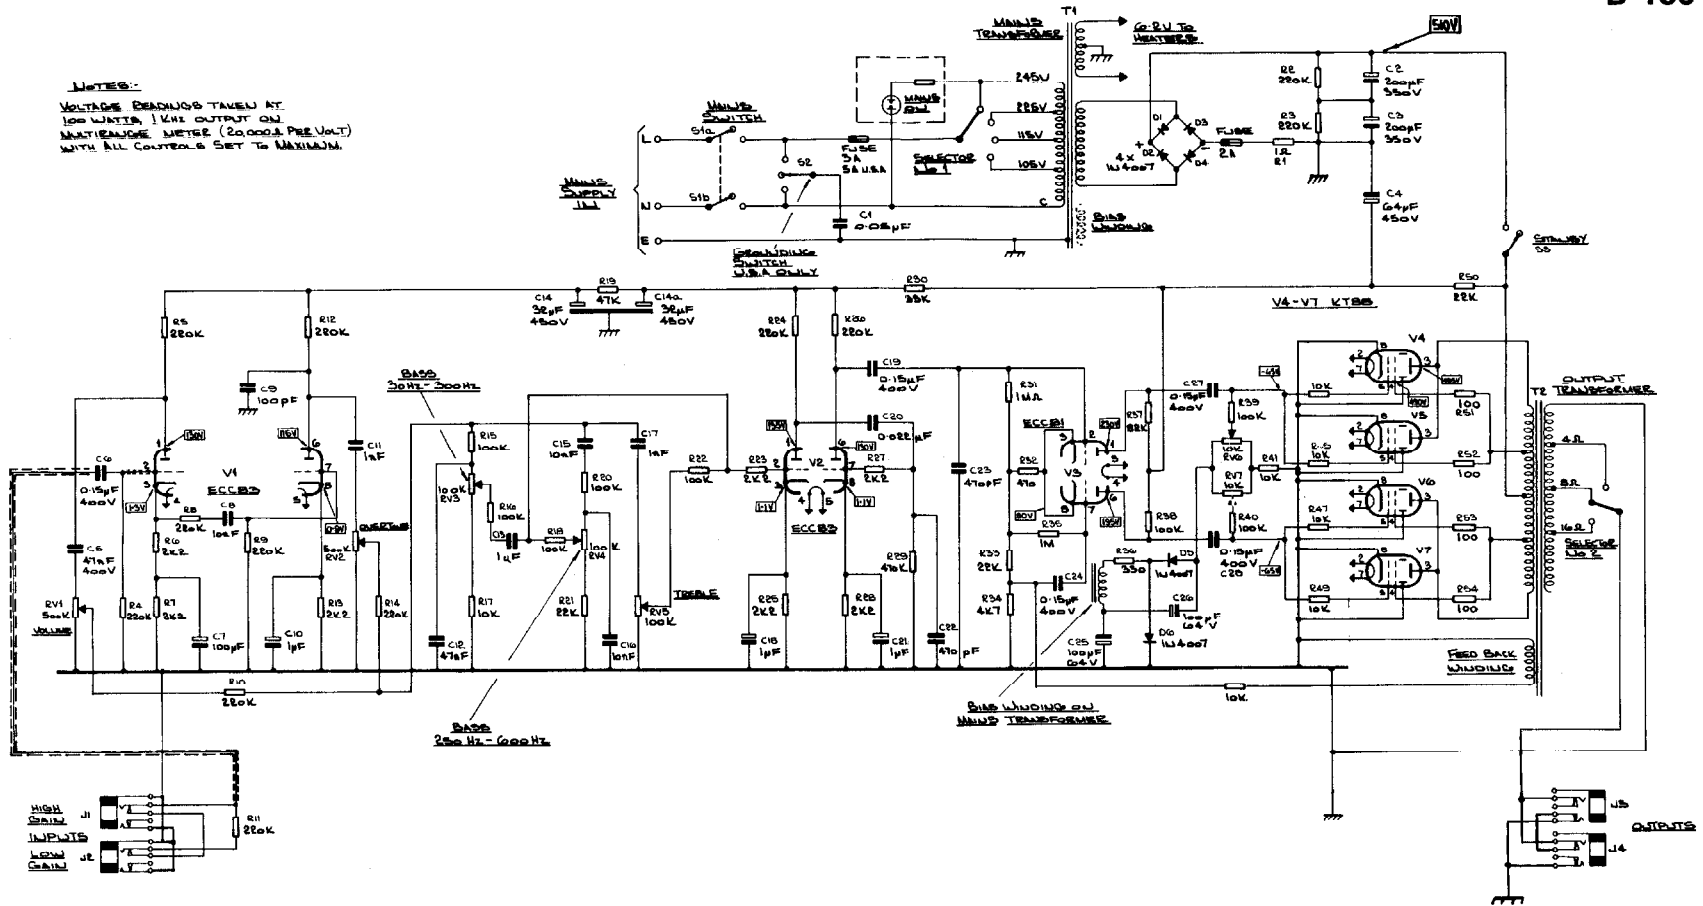

120w SLAVE

Sound City

120 WATT SLAVE

BASS 150w

Sound City

B 150

NOTES:
 VOLTAGE READINGS TAKEN AT
 100 WATTIN, 1 KHZ OUTPUT ON
 MULTIRANGE METER (20,000Ω PRE-VOLT)
 WITH ALL CONTROLS SET TO MAXIMUM.

MADE IN ENGLAND BY DALLAS MUSIC INDUSTRIES LTD

SOUND CITY AMPLIFIER TYPE BASS 150

REV. 1/4
 DATE 21/10/73

CIRCUIT DIAGRAM FOR BASS 150 AMPLIFIER

C	C16 DID READ 1μF C16 DID READ 10μF COMPONENT REPS ADDED	15-12-73
B	VOLTAGE READINGS ADDED	6-12-73
U	REVISION	DATE
DRG. No.	SC 2601/10	158

L-B 100w M3234

Sound City

DALLAS ARBITER LTD.

SOUND CITY AMPLIFIER TYPE L/B 100W M3234