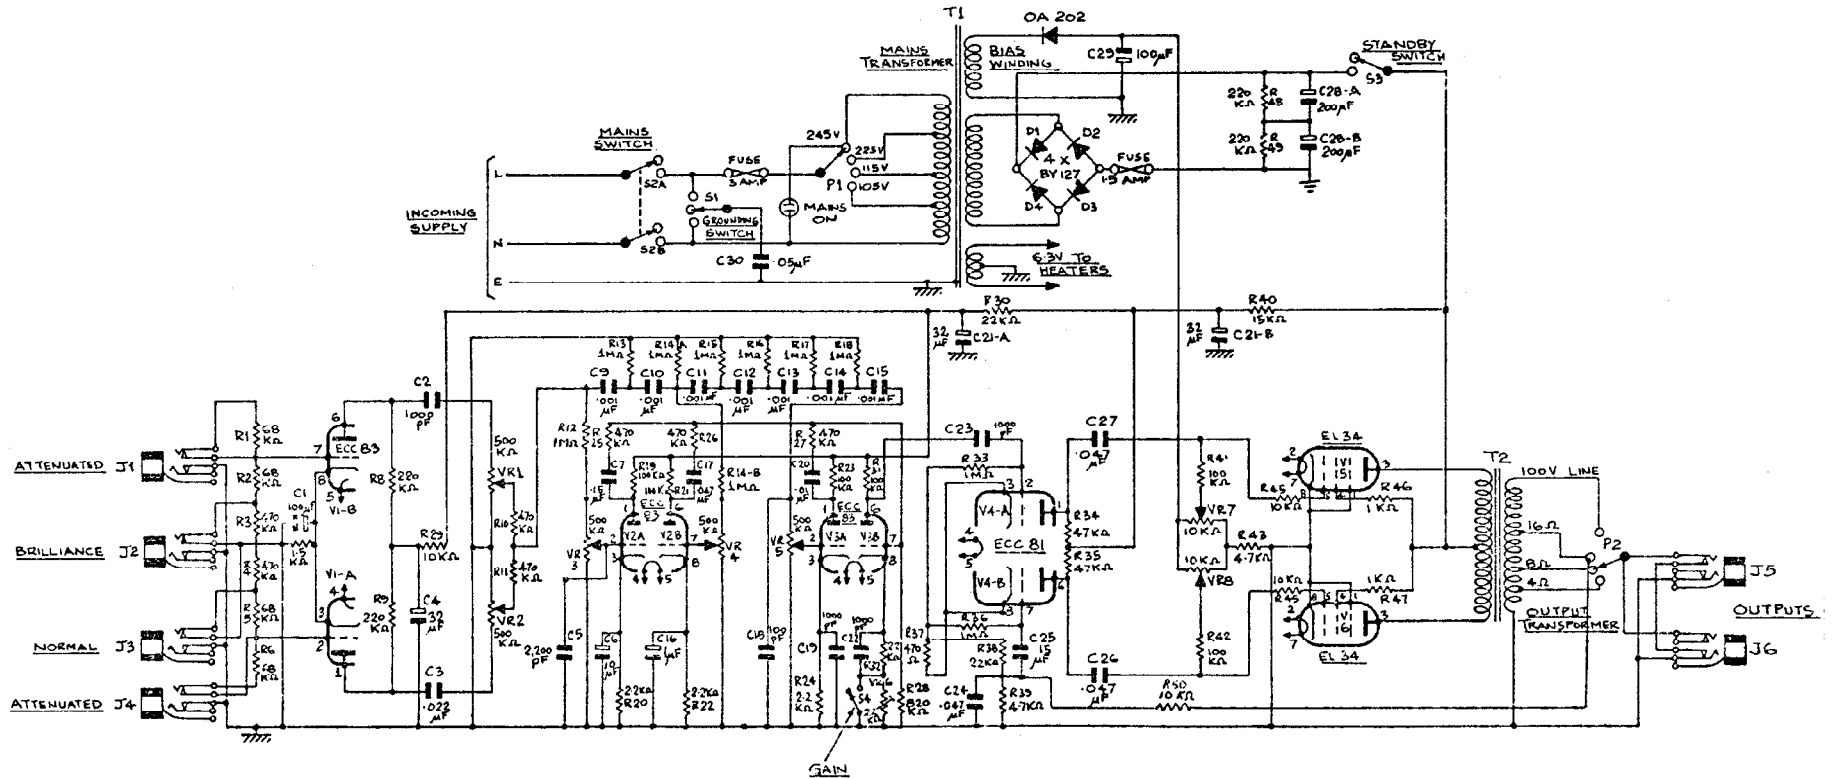

120w SLAVE

Sound City

120 WATT SLAVE

BASS 150w

Sound City

B 150

NOTES:
 VOLTAGE READINGS TAKEN AT
 100 WATTIN, 1 KHZ OUTPUT ON
 MULTIRANGE METER (20,000Ω PRE-VOLT)
 WITH ALL CONTROLS SET TO MAXIMUM.

MADE IN ENGLAND BY DALLAS MUSIC INDUSTRIES LTD

SOUND CITY AMPLIFIER TYPE BASS 150

REV. 1/4
 DATE 21/10/73

CIRCUIT DIAGRAM FOR BASS 150 AMPLIFIER

C	C16 DID READ 1μF C16 DID READ 10μF COMPONENT REPS ADDED	15-12-73
B	VOLTAGE READINGS ADDED	6-12-73
U	REVISION	DATE
DRG. No.	SC 2601/10	158

L-B 100w M3234

Sound City

DALLAS ARBITER LTD.

SOUND CITY AMPLIFIER TYPE L/B 100W M3234