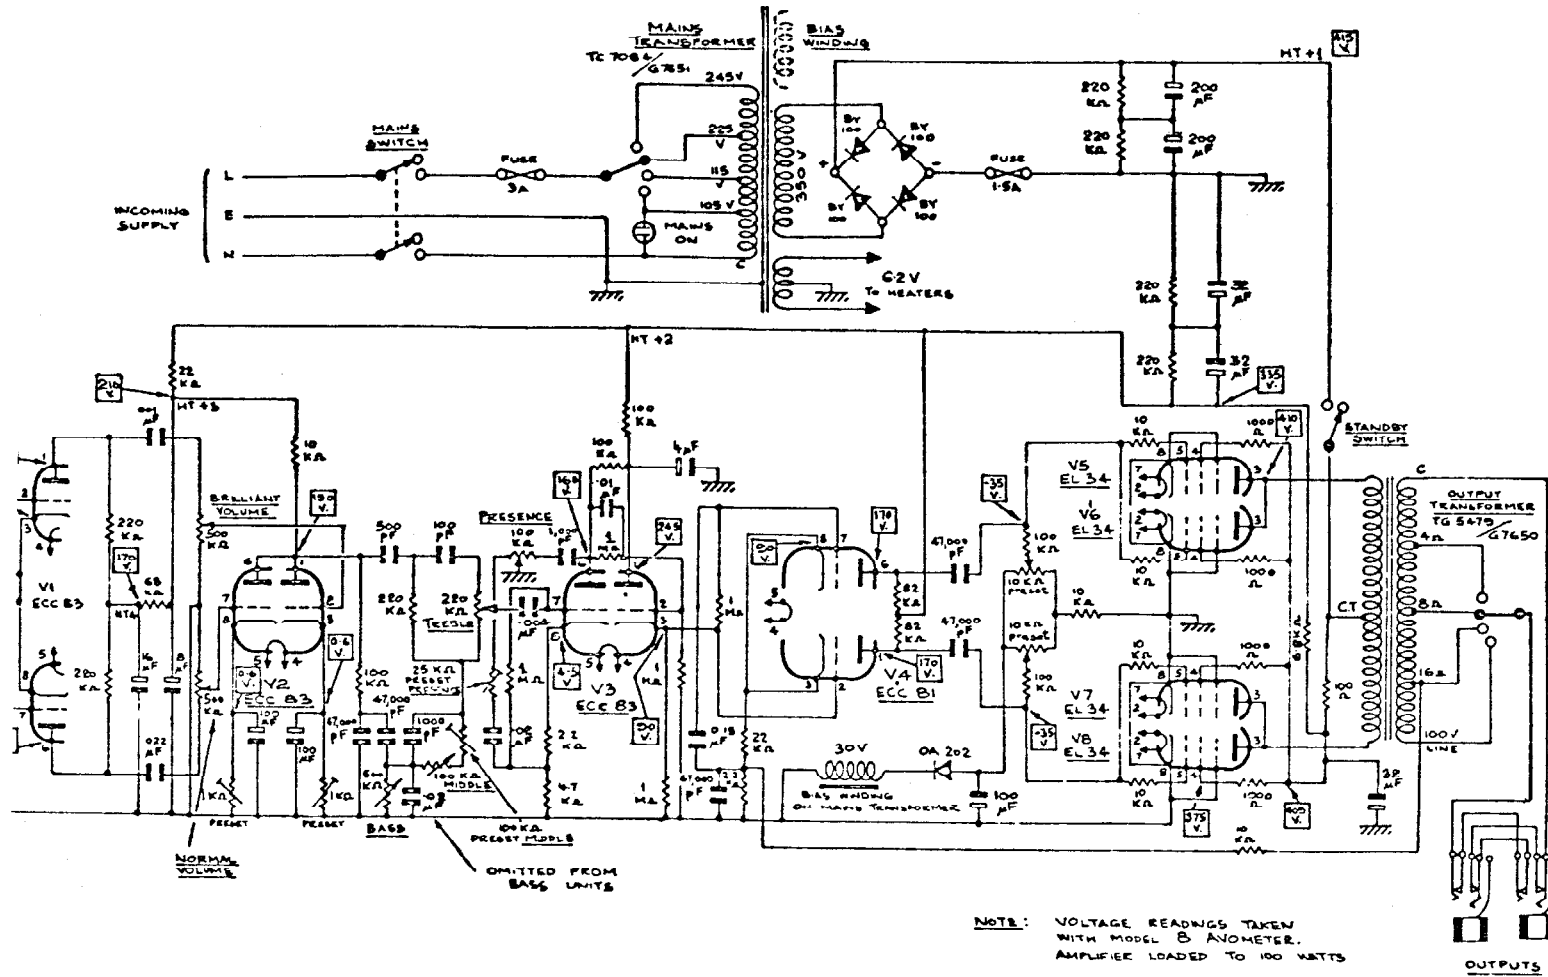

120w SLAVE

Sound City

120 WATT SLAVE

BASS 150w

Sound City

B 150

NOTES:
 VOLTAGE READINGS TAKEN AT
 100 WATTIN, 1 KHZ OUTPUT ON
 MULTIRANGE METER (20,000Ω PRE-VOLT)
 WITH ALL CONTROLS SET TO MAXIMUM.

MADE IN ENGLAND BY DALLAS MUSIC INDUSTRIES LTD

SOUND CITY AMPLIFIER TYPE BASS 150

REV. 1/4
 DATE 21/10/73

CIRCUIT DIAGRAM FOR BASS 150 AMPLIFIER

C	C16 DID READ 1μF C16 DID READ 10μF COMPONENT REPS ADDED	15-12-73
B	VOLTAGE READINGS ADDED	6-12-73
U	REVISION	DATE
DRG. No.	SC 2601/10	158

L-B 100w M3234

Sound City

DALLAS ARBITER LTD.

SOUND CITY AMPLIFIER TYPE L/B 100W M3234