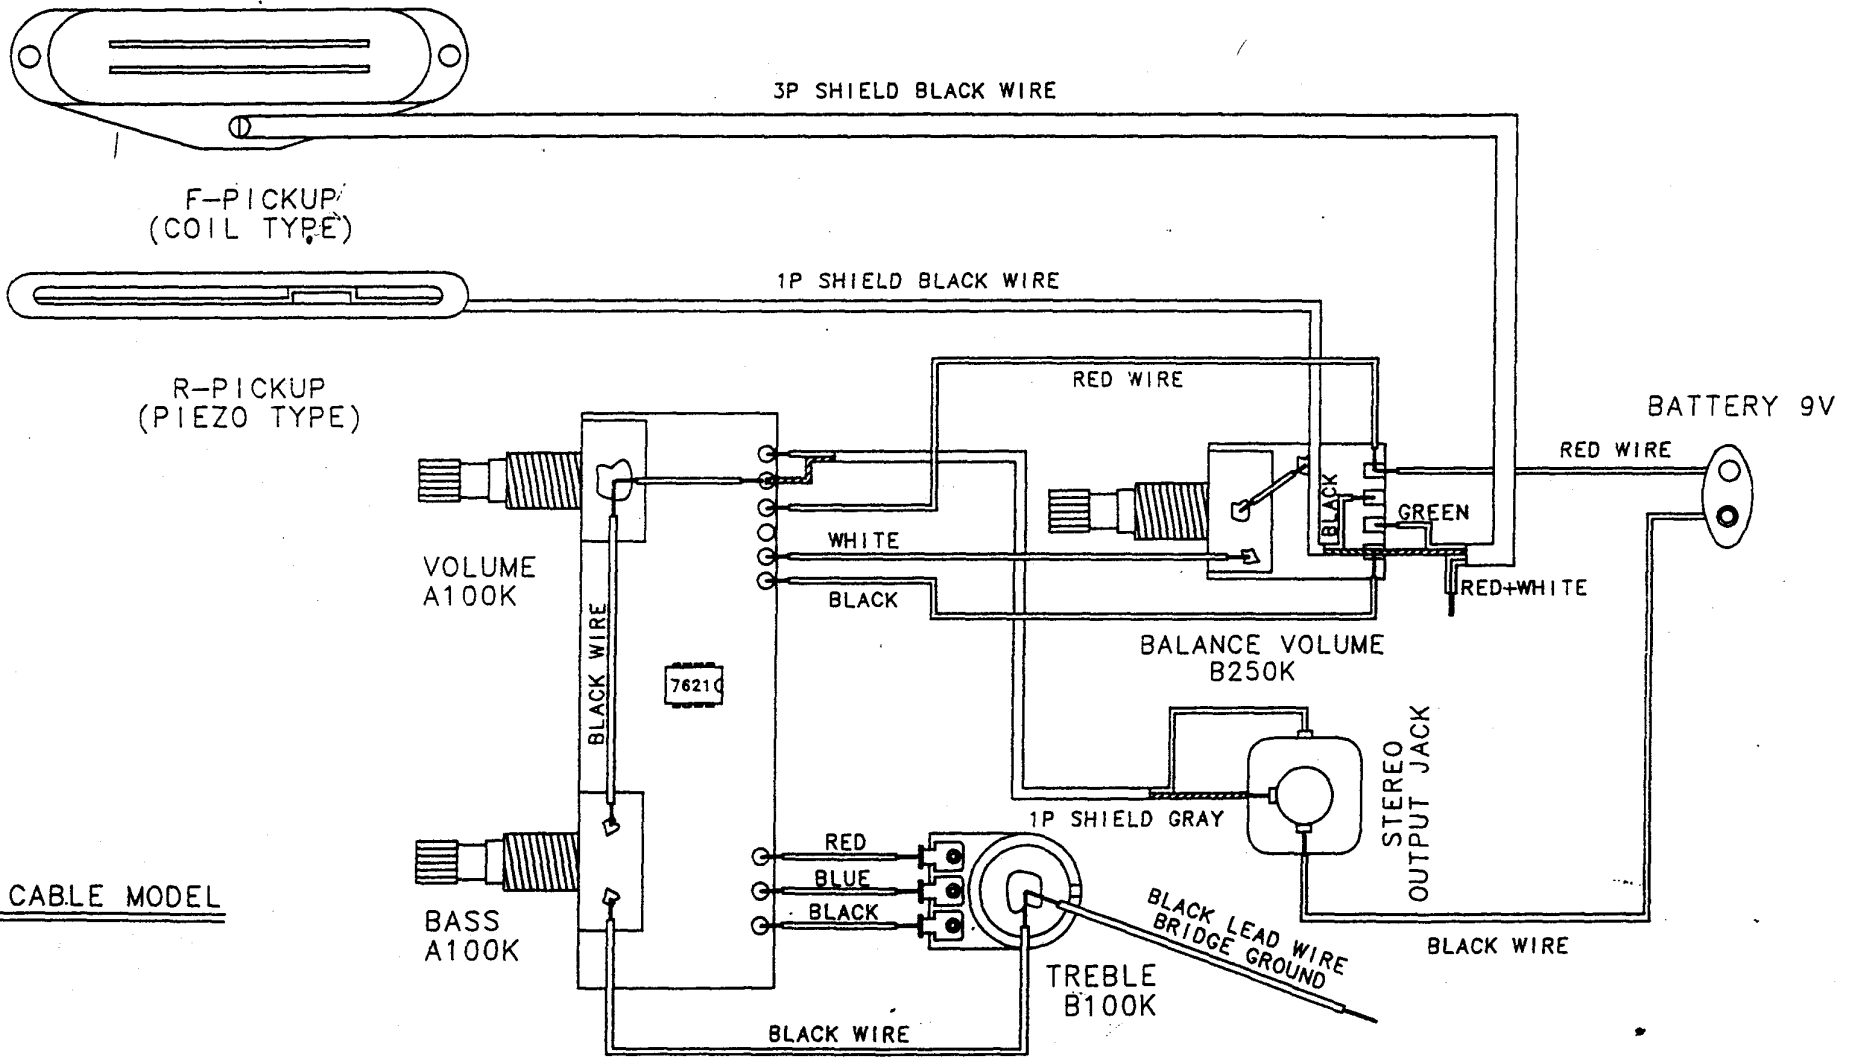

WASHBURN RR-100 WIRING DIAGRAM

APPLICABLE MODEL

PICKUPS

OPTIONAL PARTS

WB-510 PREAMP FOR RR-100