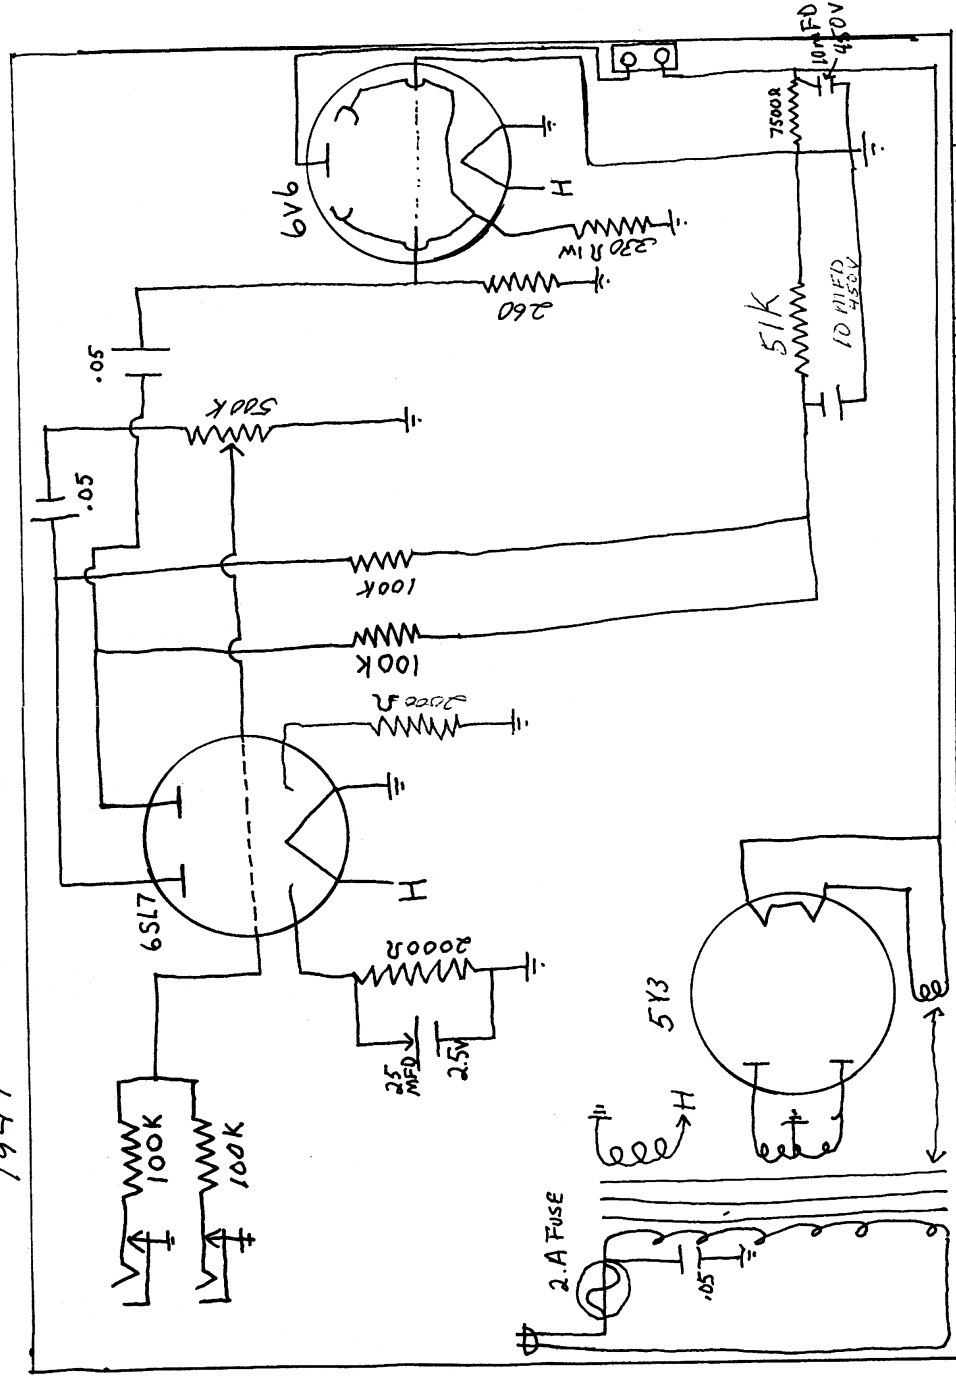

AMP 1947

Supro

Supro Hmp
1947

110-120 VOLTS
60 CYCLE ALTERNATING CURRENT

Tube List
1-6SL7 GT
1-6V6 GT
1-5Y3 GT

Don't use over A
2 Amp FUSE