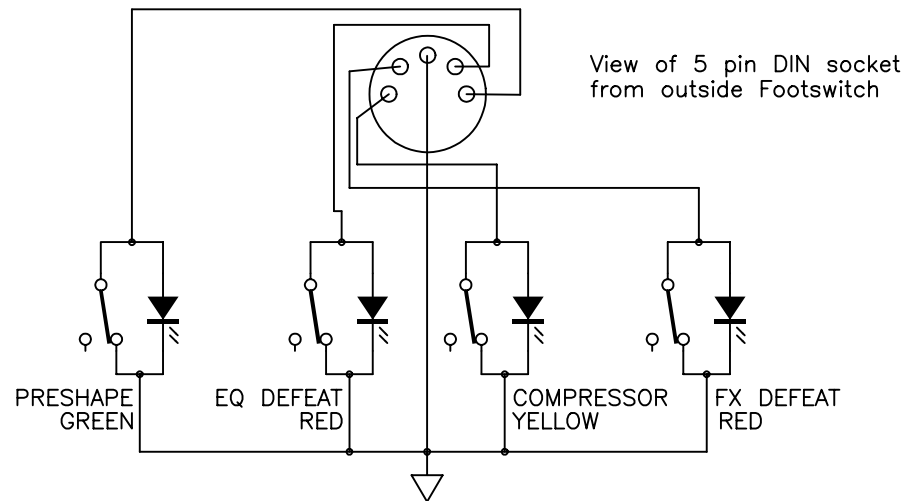

FS4 FOOTSWITCH

FS5 FOOTSWITCH

ISSUE	DESCRIPTION	APPD.	DATE	TITLE	DRAWN	TRACED	CHECKED	APPROVED	DATE
				<p>LANEY</p> <p>4 way Footswitch Wiring Diagram</p> <p>PART No</p>	S.L.				14/5/95
					DRAWING No.		2359		