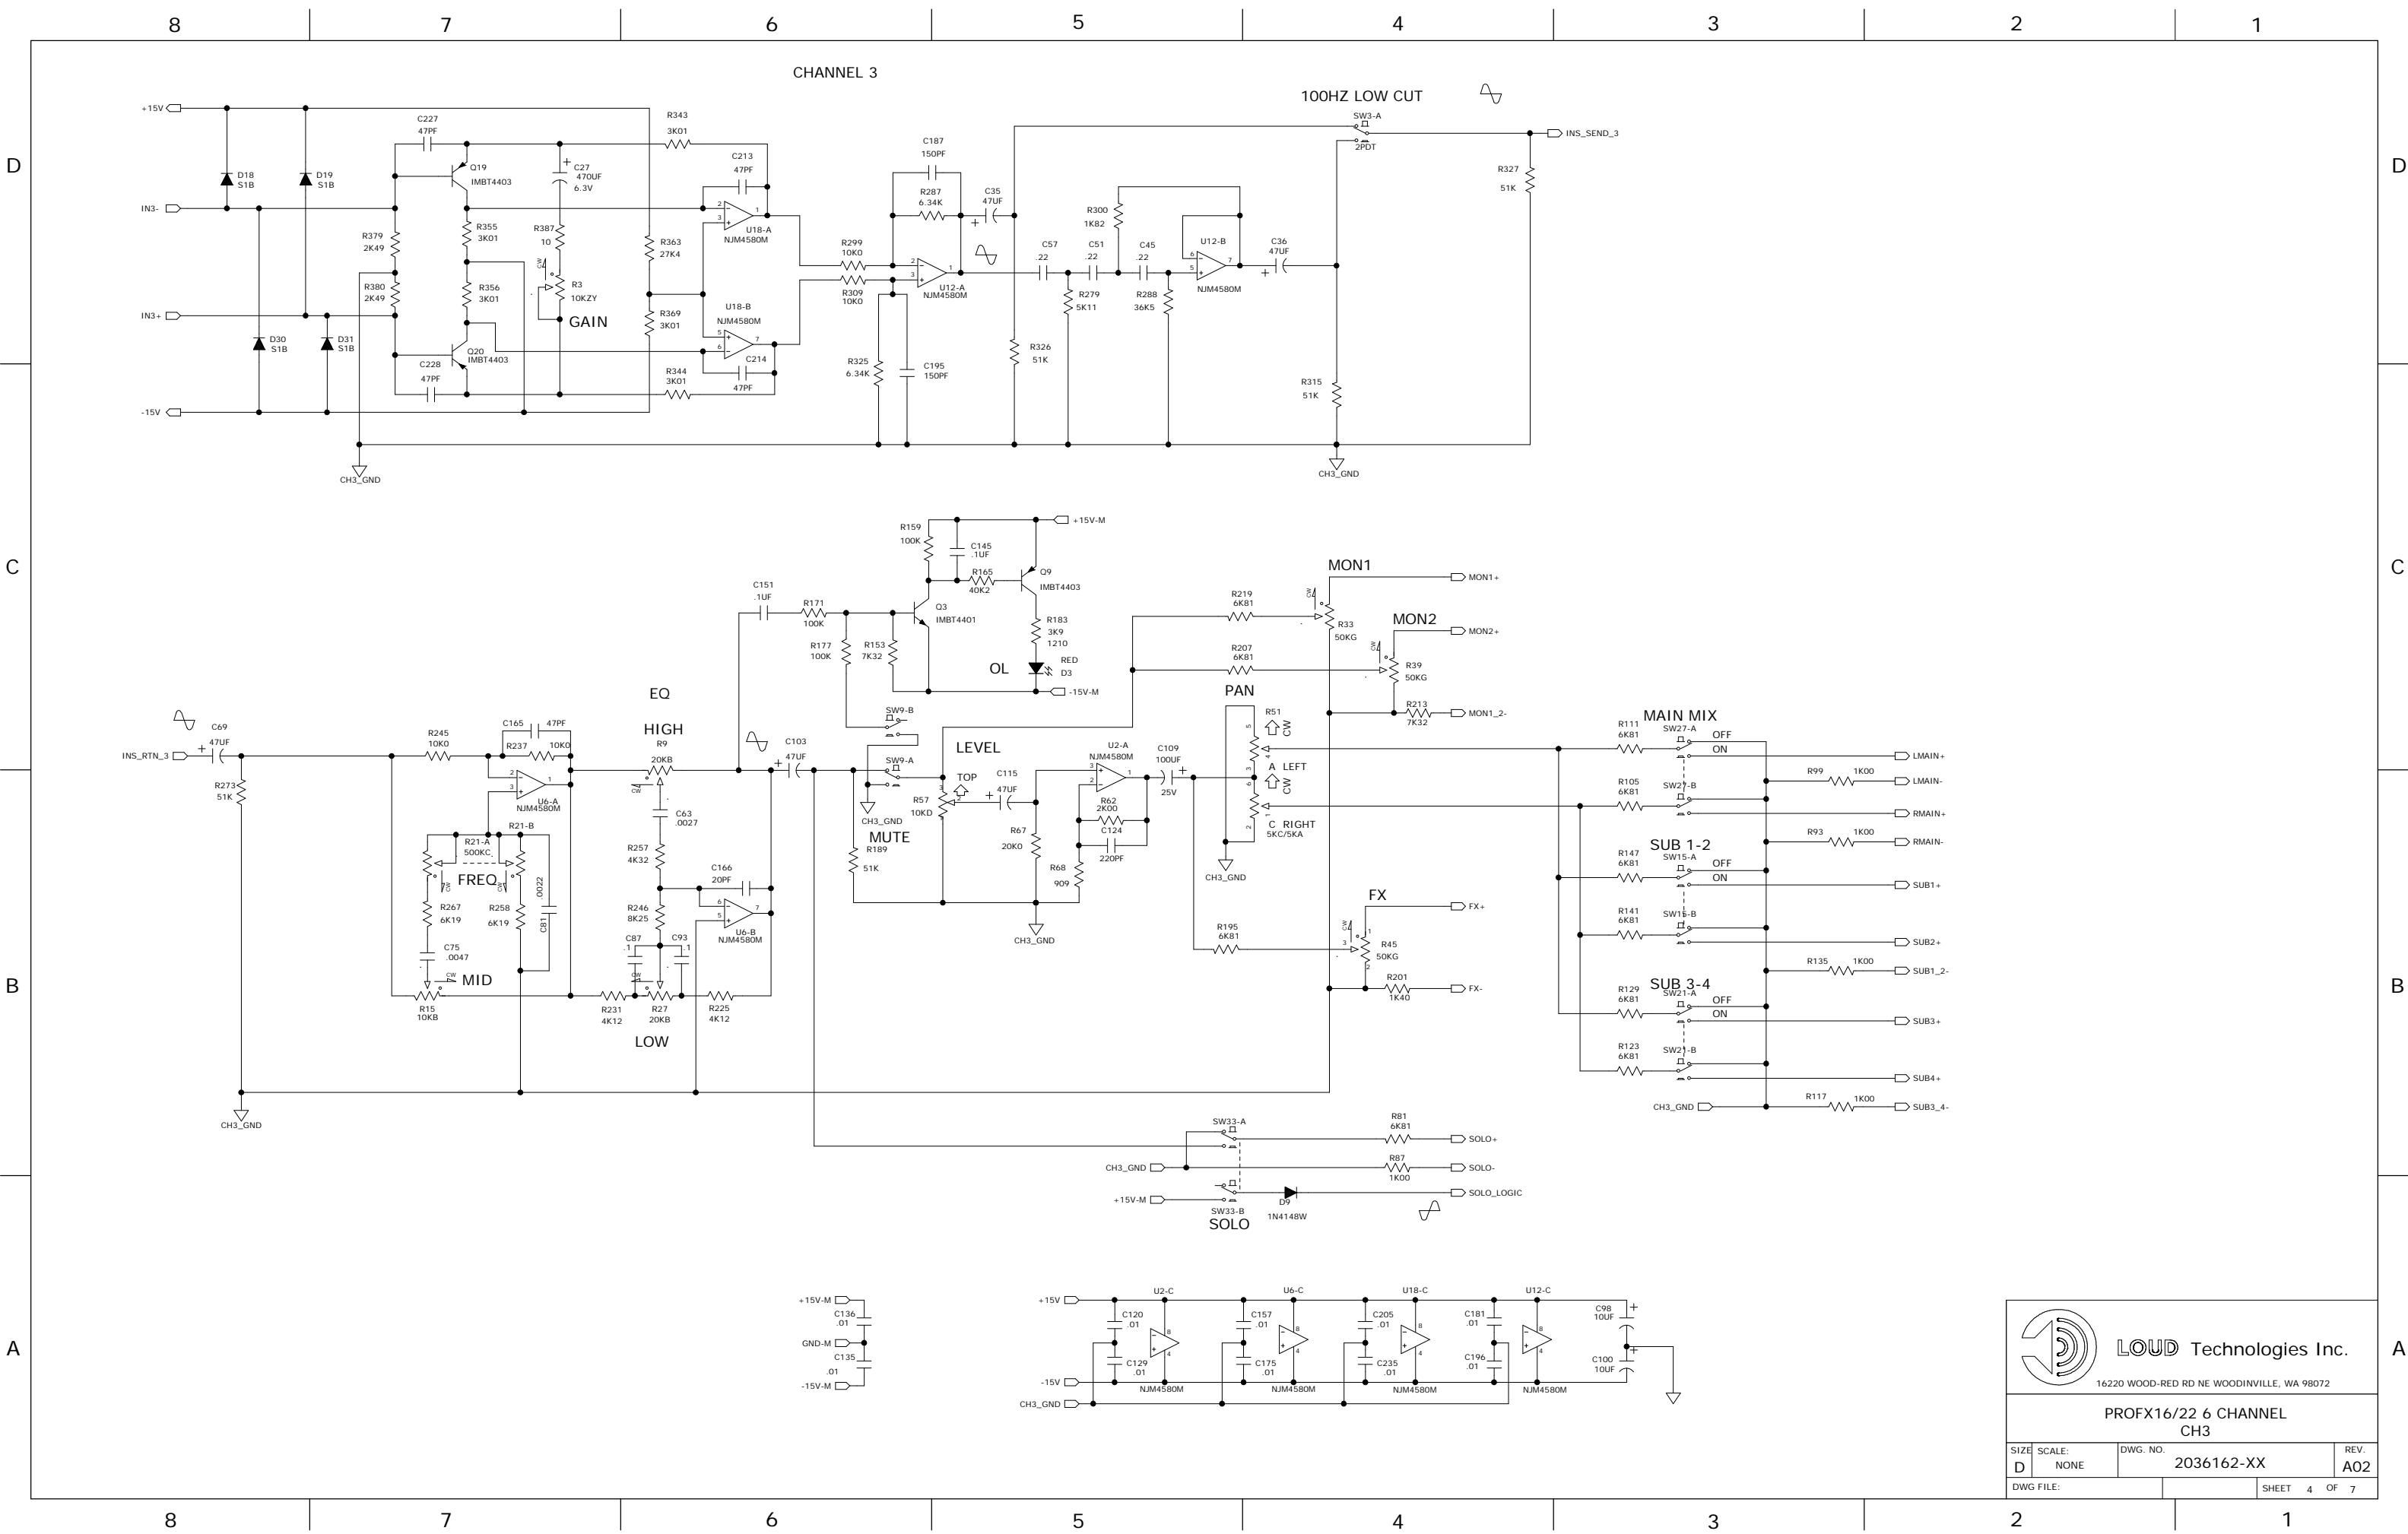

LOUD Technologies Inc.
16220 WOOD-RED RD NE WOODINVILLE, WA 98072

PROFX16/22 6 CHANNEL CH3

SIZE: D	SCALE: NONE	DWG. NO.: 2036162-XX	REV. A02
DWG FILE:			SHEET 4 OF 7