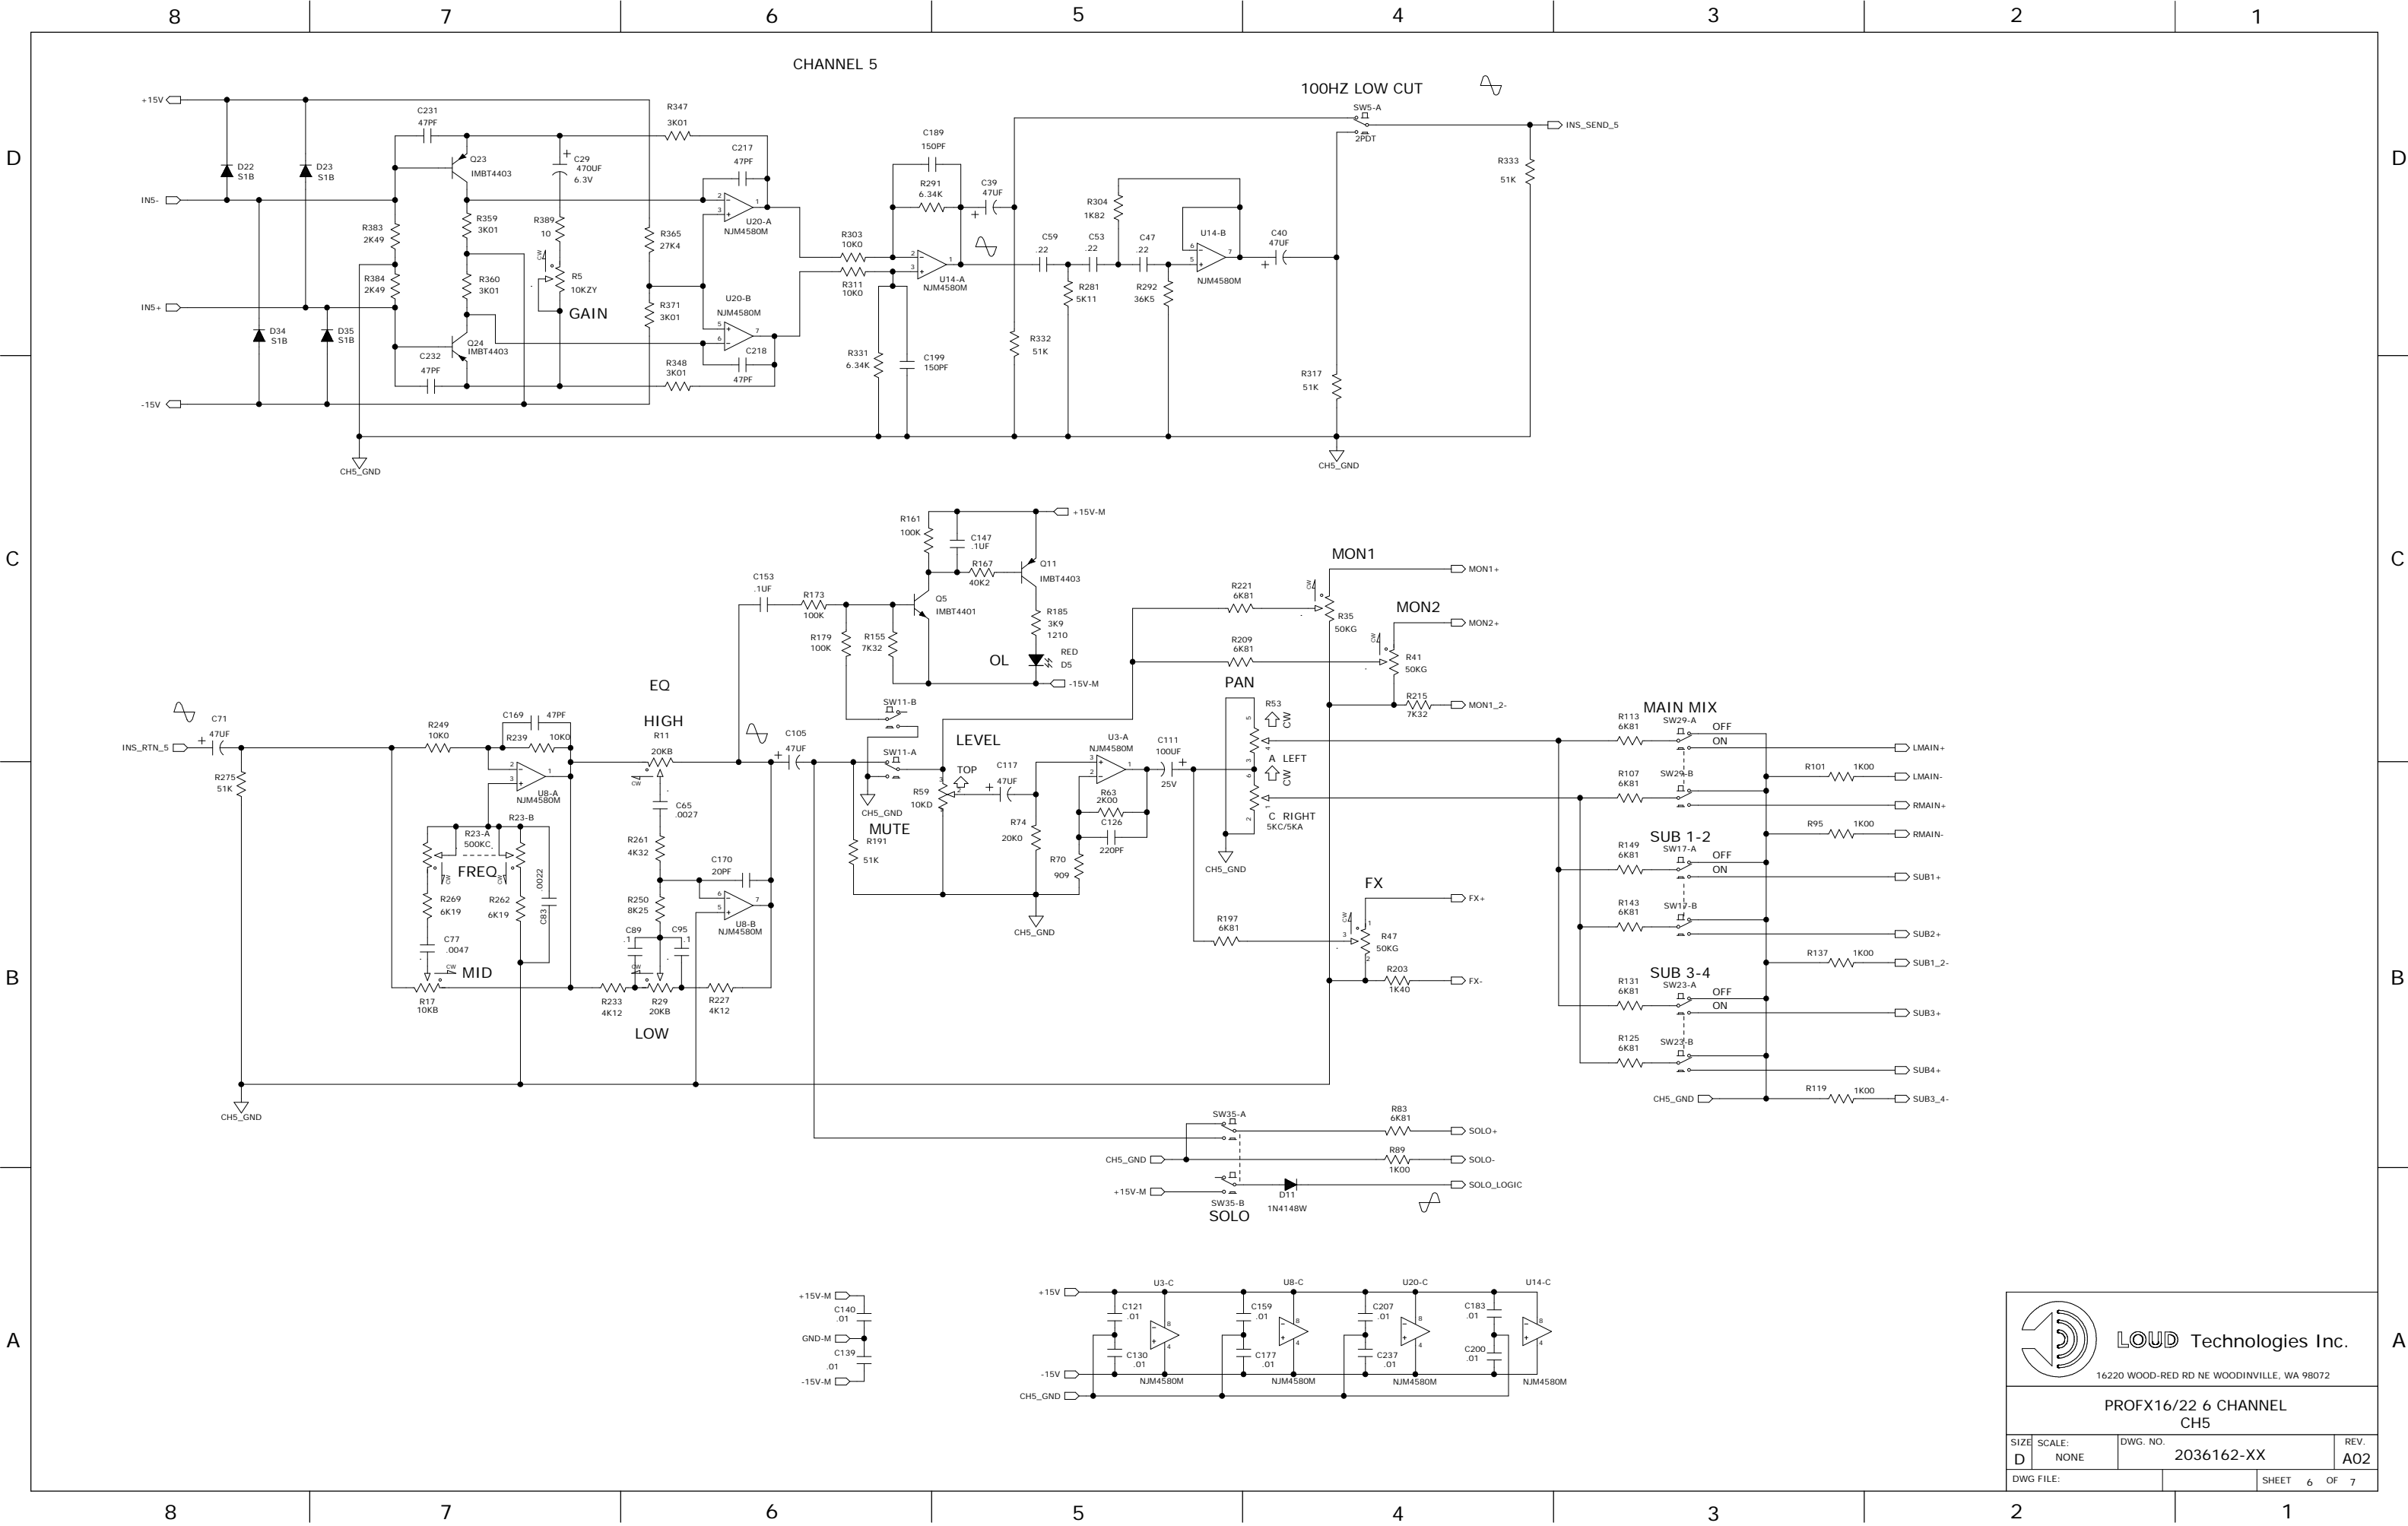

SIZE: D	SCALE: NONE	DWG. NO.: 2036162-XX	REV. A02
DWG FILE:			SHEET 4 OF 7

**LOUD Technologies Inc.**  
 16220 WOOD-RED RD NE WOODINVILLE, WA 98072

**PROFX16/22 6 CHANNEL CH4**

SIZE: D	SCALE: NONE	DWG. NO. 2036162-XX	REV. A02
DWG FILE:		SHEET 5 OF 7	