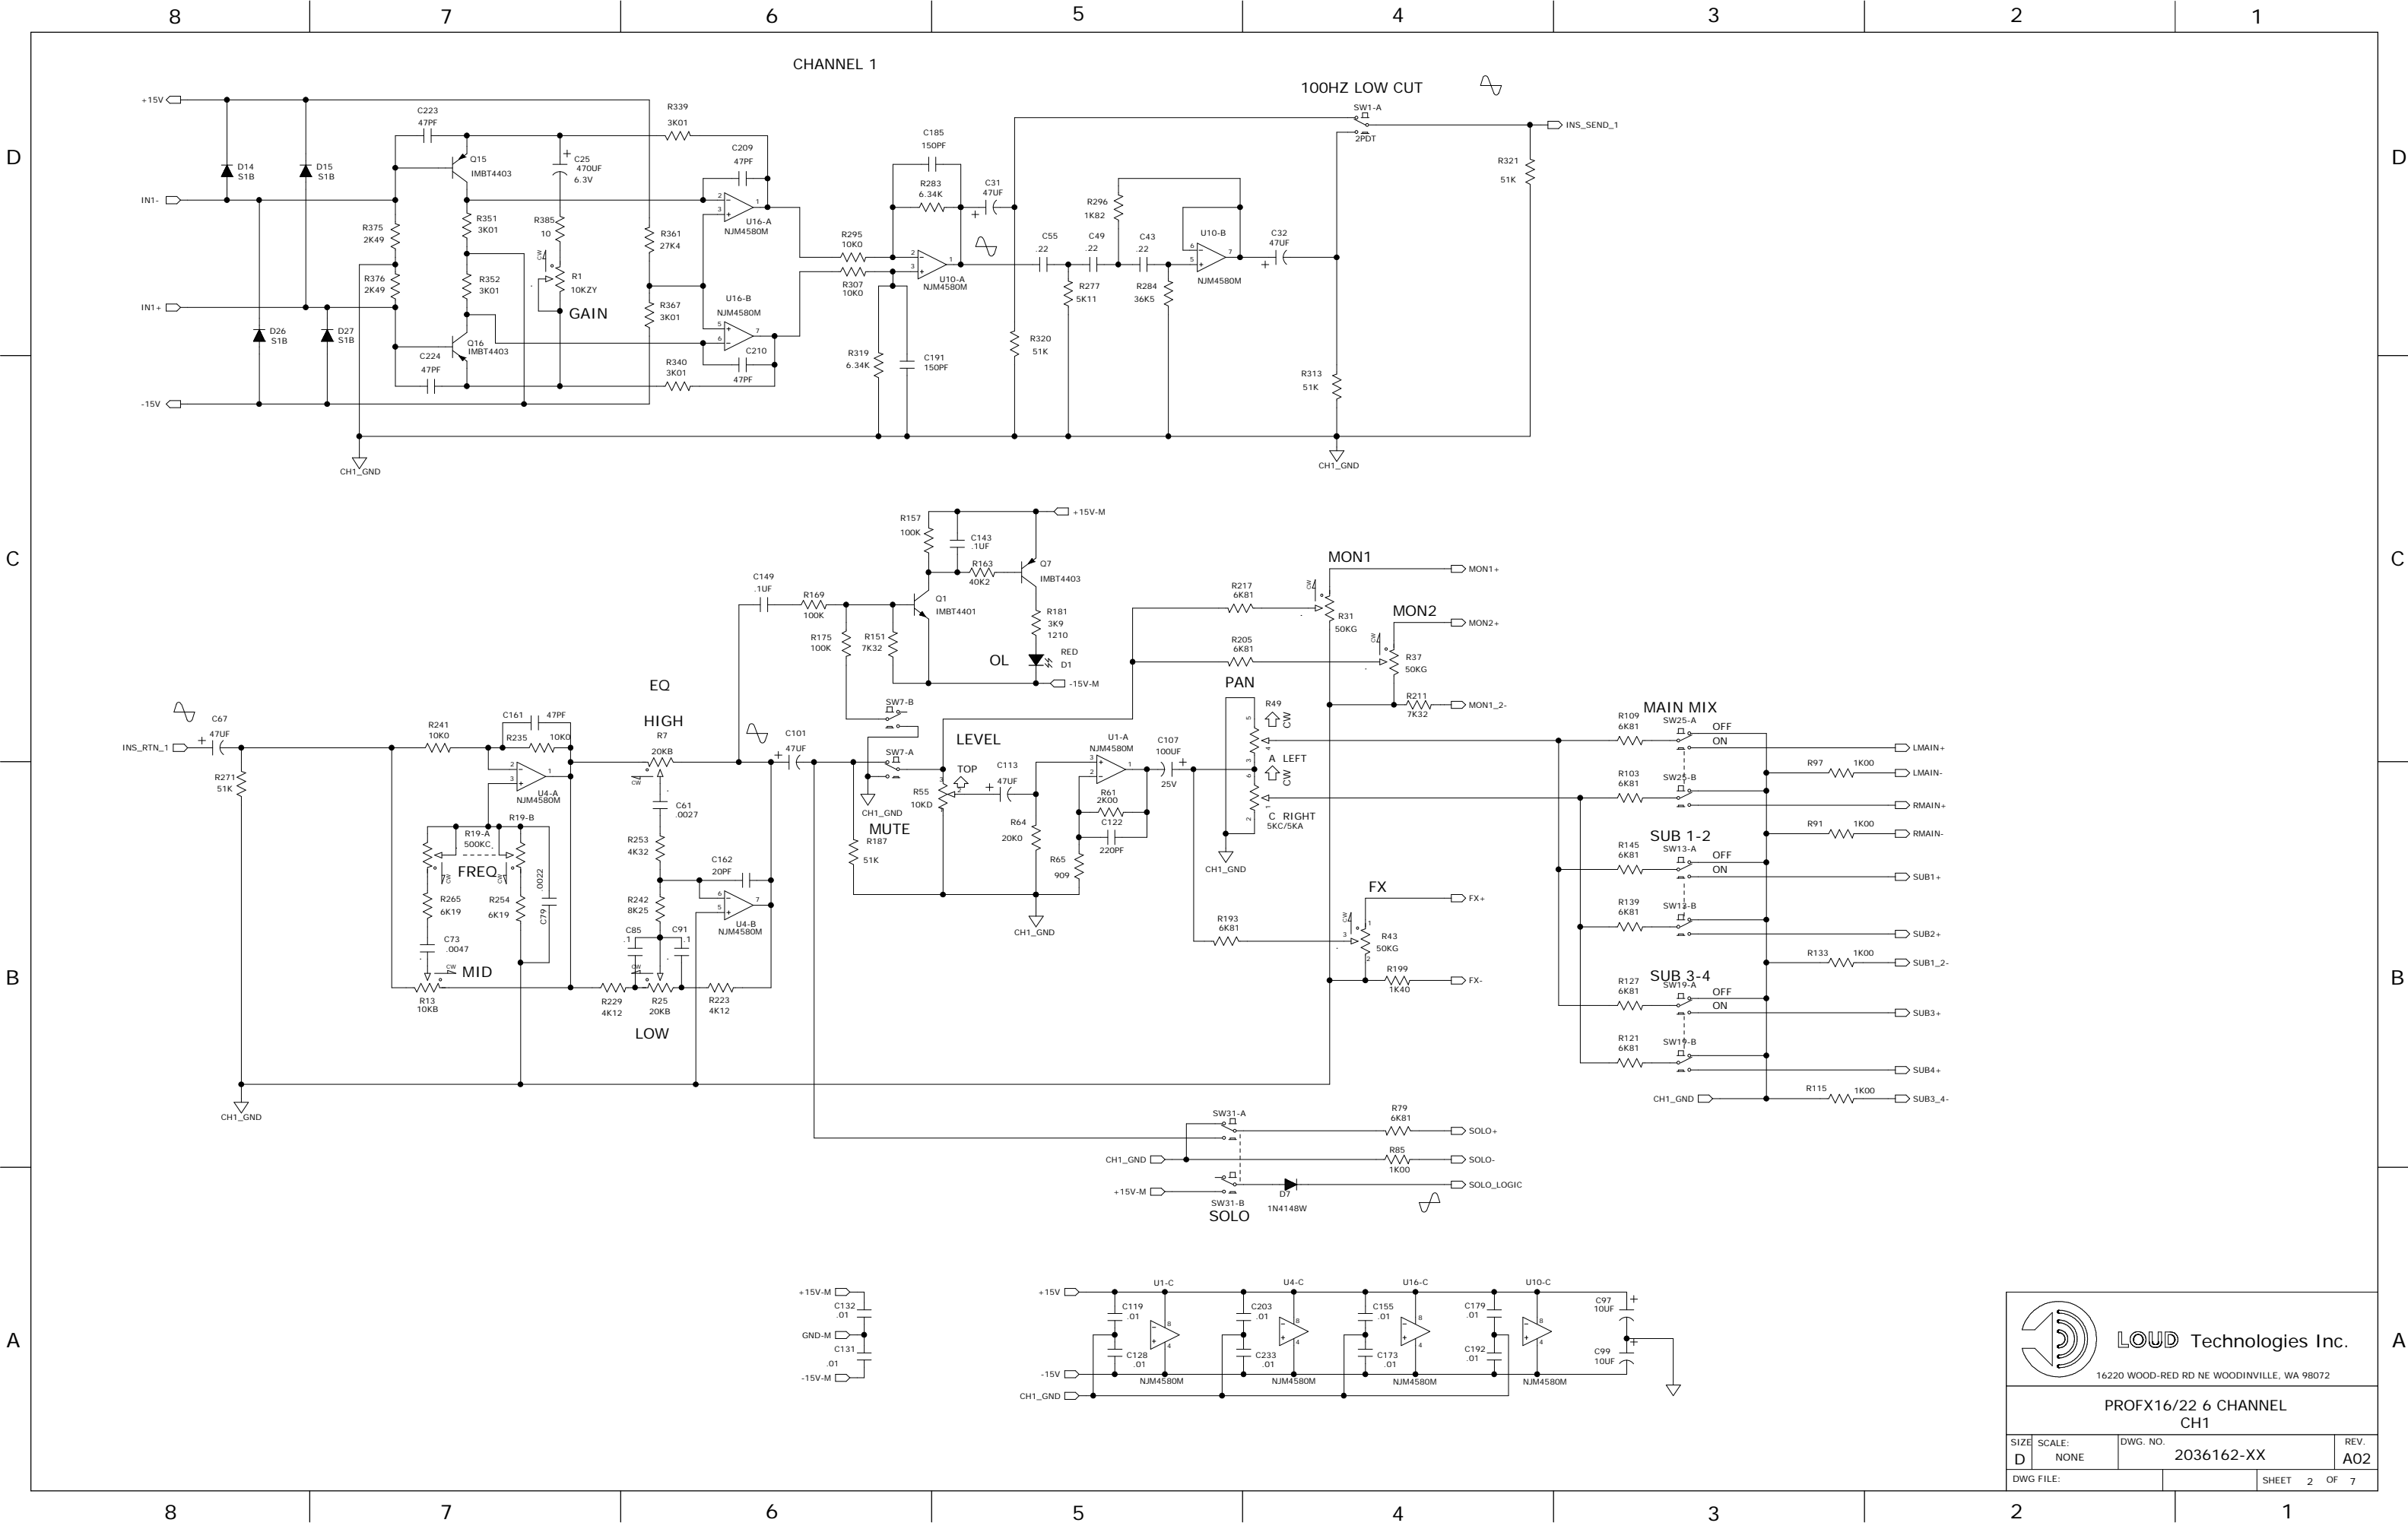

LOUD Technologies Inc.
16220 WOOD-RED RD NE WOODINVILLE, WA 98072

PROFX16/22 6 CHANNEL CH1

SIZE: D	SCALE: NONE	DWG. NO. 2036162-XX	REV. A02
DWG FILE:		SHEET 2 OF 7