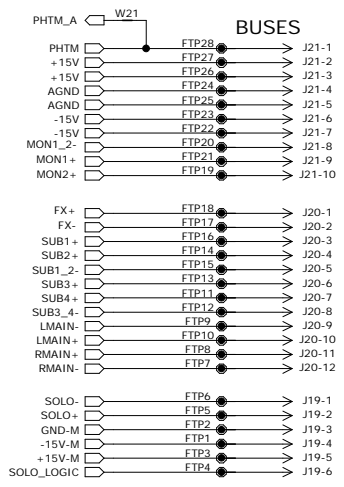

CHANNEL 1

CHANNEL 2

CHANNEL 3

CHANNEL 4

CHANNEL 5

CHANNEL 6

- 0008320-01  
STDF SWAGE M3 X 13.8MM 4.7 DIA
- SO2  SO11
- SO3  SO12
- SO5  SO1
- SO6  SO4
- SO8  SO7
- SO9  SO10
  
- 0008793-09  
SM RECTANGLE BUTTON 5X7mm CONTROL GREY "LOW CUT" (SYMBOL)
- BTN3  BTN6
- BTN4  BTN1
- BTN5  BTN2
  
- 0008793-03  
SM RECTANGLE BUTTON 5X7mm CONTROL GREY
- BTN15  BTN28  BTN18  BTN25
- BTN21  BTN34  BTN24  BTN31
- BTN27  BTN17  BTN30  BTN14
- BTN33  BTN23  BTN36  BTN20
- BTN16  BTN29  BTN13  BTN26
- BTN22  BTN35  BTN19  BTN32
  
- 0008794-06  
MED RECTANGLE BUTTON 11.5 x 8.5 mm "MUTE" CONTROL GREY
- BTN9  BTN12
- BTN10  BTN7
- BTN11  BTN8

SCH1  2036162-XX  
SCHEMATIC PCB ASSY PROFX16/22 6 CHANNEL

PCB1  2036161-00  
PCB FAB PROFX16/22 6 CHANNEL

© 2010-2011 LOUD TECHNOLOGIES INC.  
ALL RIGHTS RESERVED  
THE INFORMATION CONTAINED HEREIN  
IS PROPRIETARY AND CONFIDENTIAL  
PROPERTY OF LOUD TECHNOLOGIES INC.