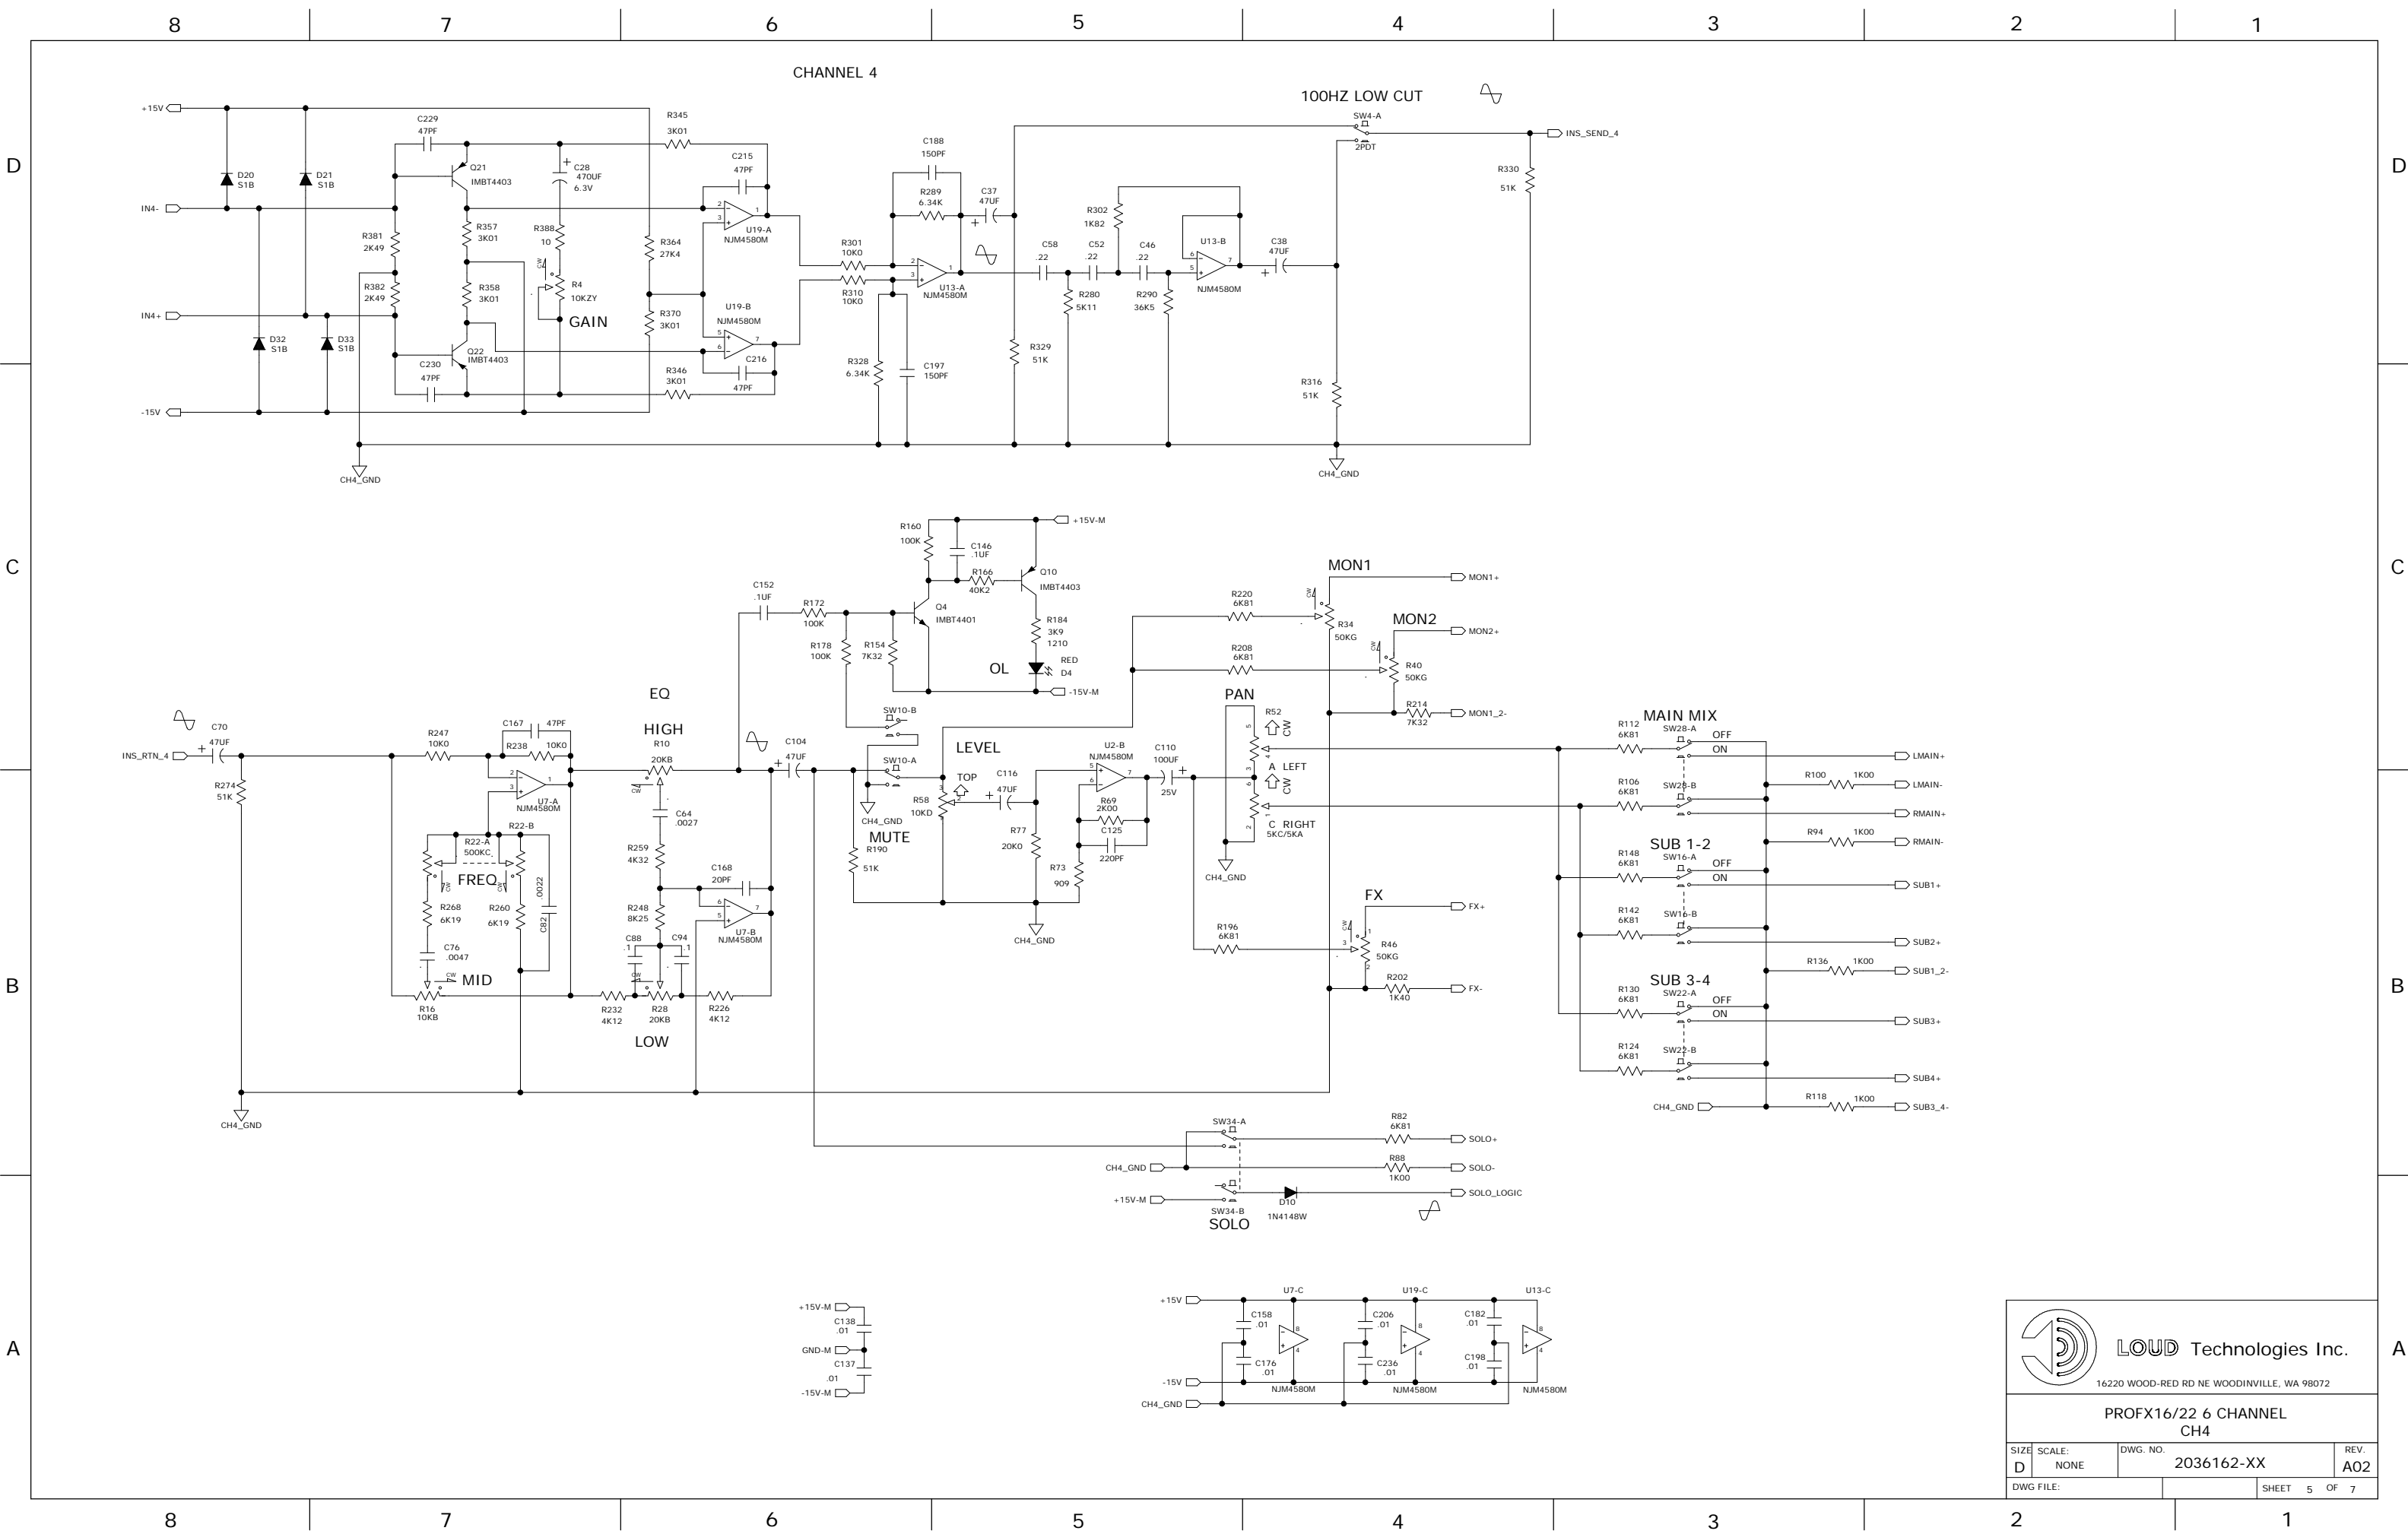

SIZE: D	SCALE: NONE	DWG. NO.: 2036162-XX	REV. A02
DWG FILE:			SHEET 4 OF 7

**LOUD Technologies Inc.**  
 16220 WOOD-RED RD NE WOODINVILLE, WA 98072

**PROFX16/22 6 CHANNEL CH4**

SIZE: D	SCALE: NONE	DWG. NO. 2036162-XX	REV. A02
DWG FILE:		SHEET 5 OF 7	