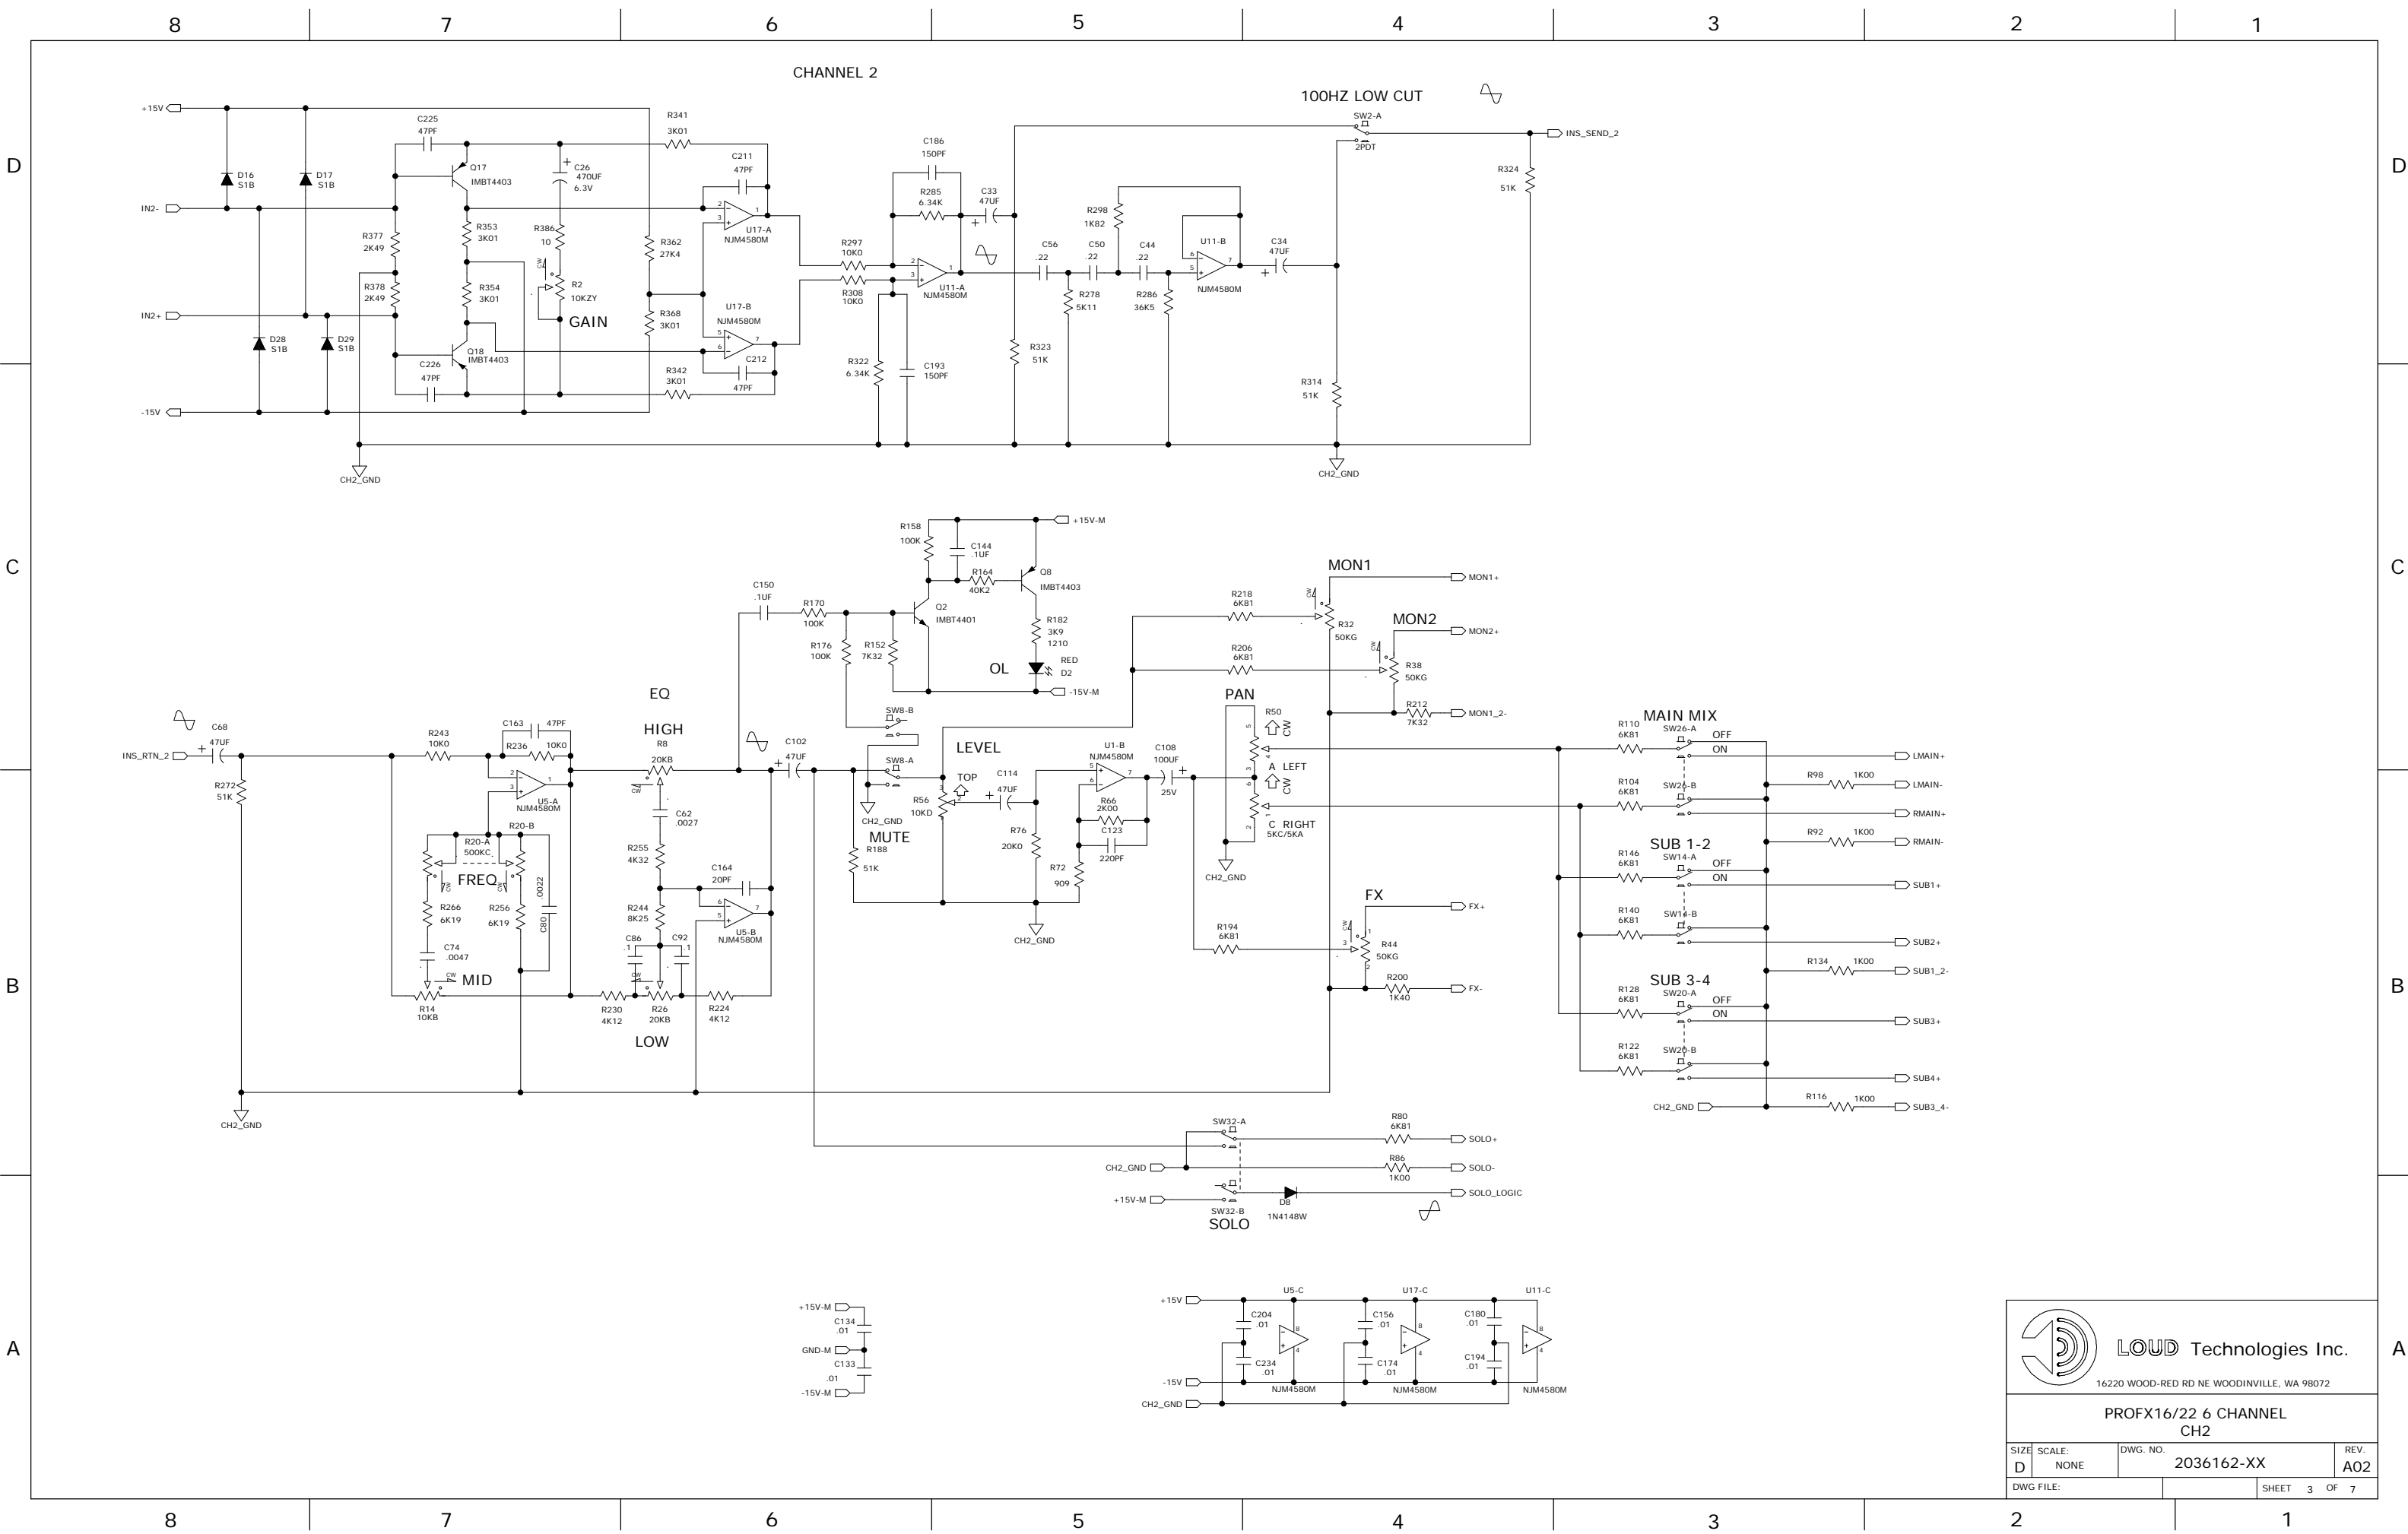

LOUD Technologies Inc.
16220 WOOD-RED RD NE WOODINVILLE, WA 98072

PROFX16/22 6 CHANNEL CH2

SIZE D	SCALE: NONE	DWG. NO. 2036162-XX	REV. A02
DWG FILE:			SHEET 3 OF 7