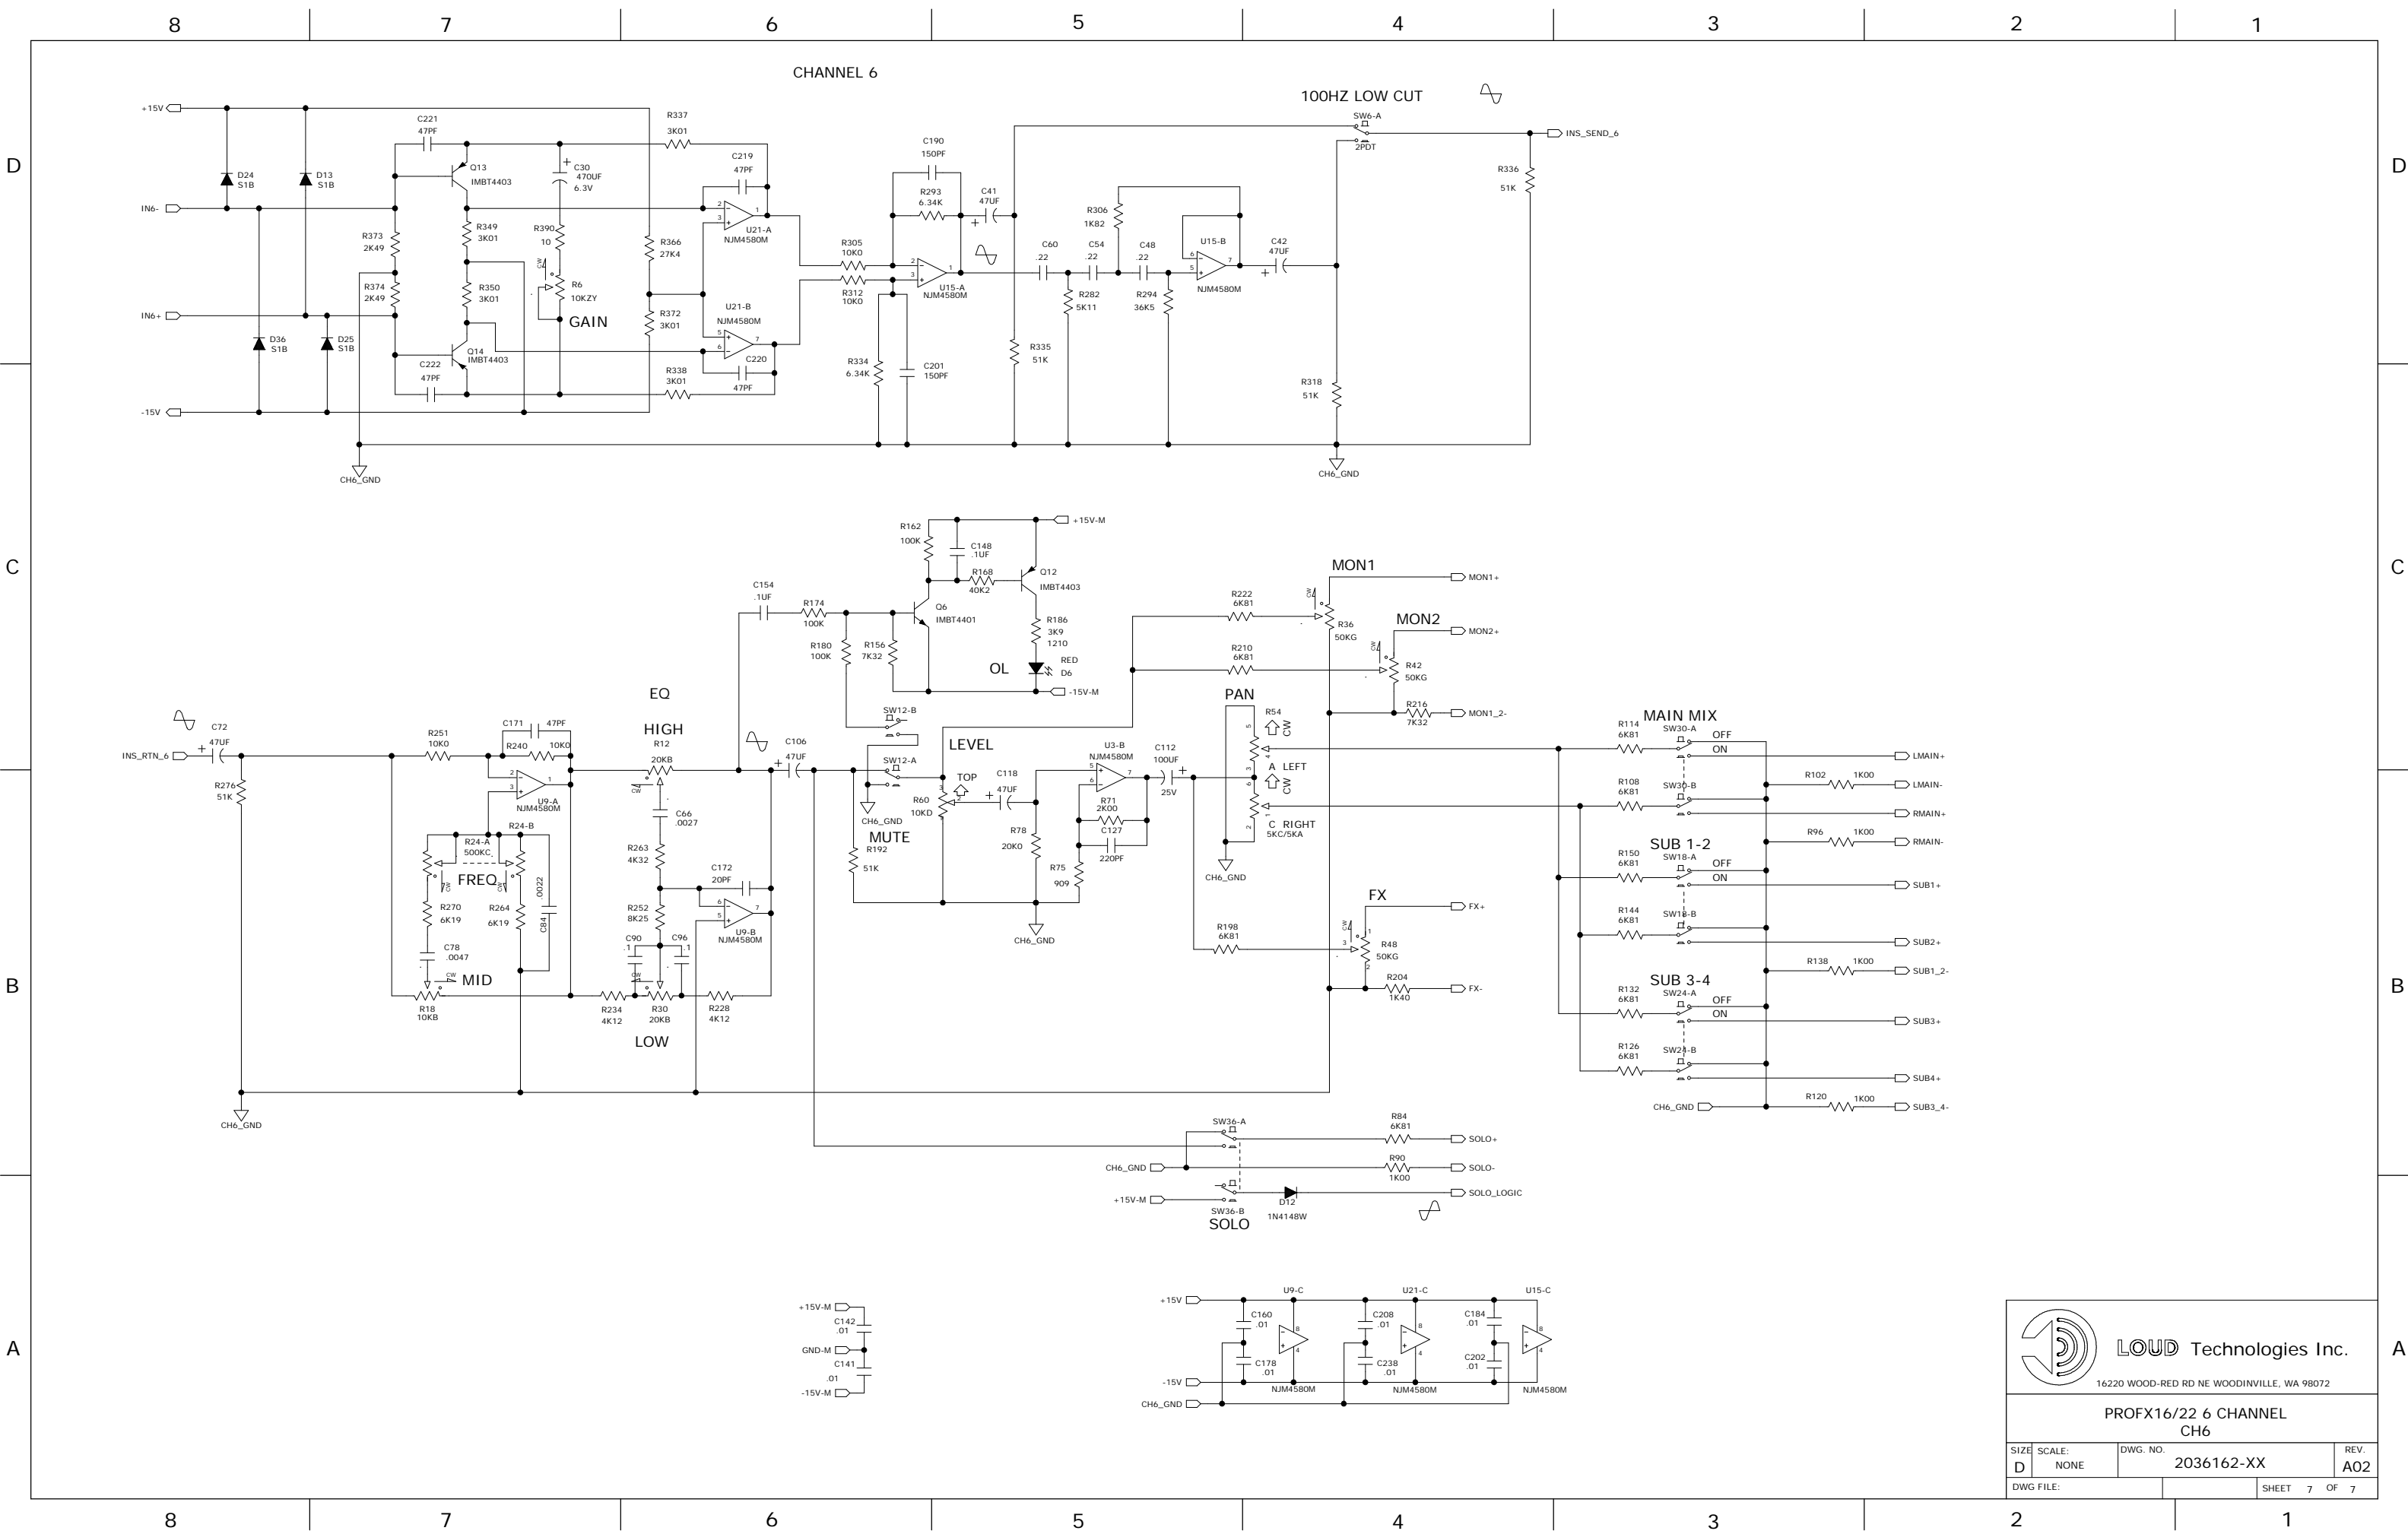

LOUD Technologies Inc.
16220 WOOD-RED RD NE WOODINVILLE, WA 98072

PROFX16/22 6 CHANNEL CH6

SIZE: D	SCALE: NONE	DWG. NO.: 2036162-XX	REV. A02
DWG FILE:			SHEET 7 OF 7