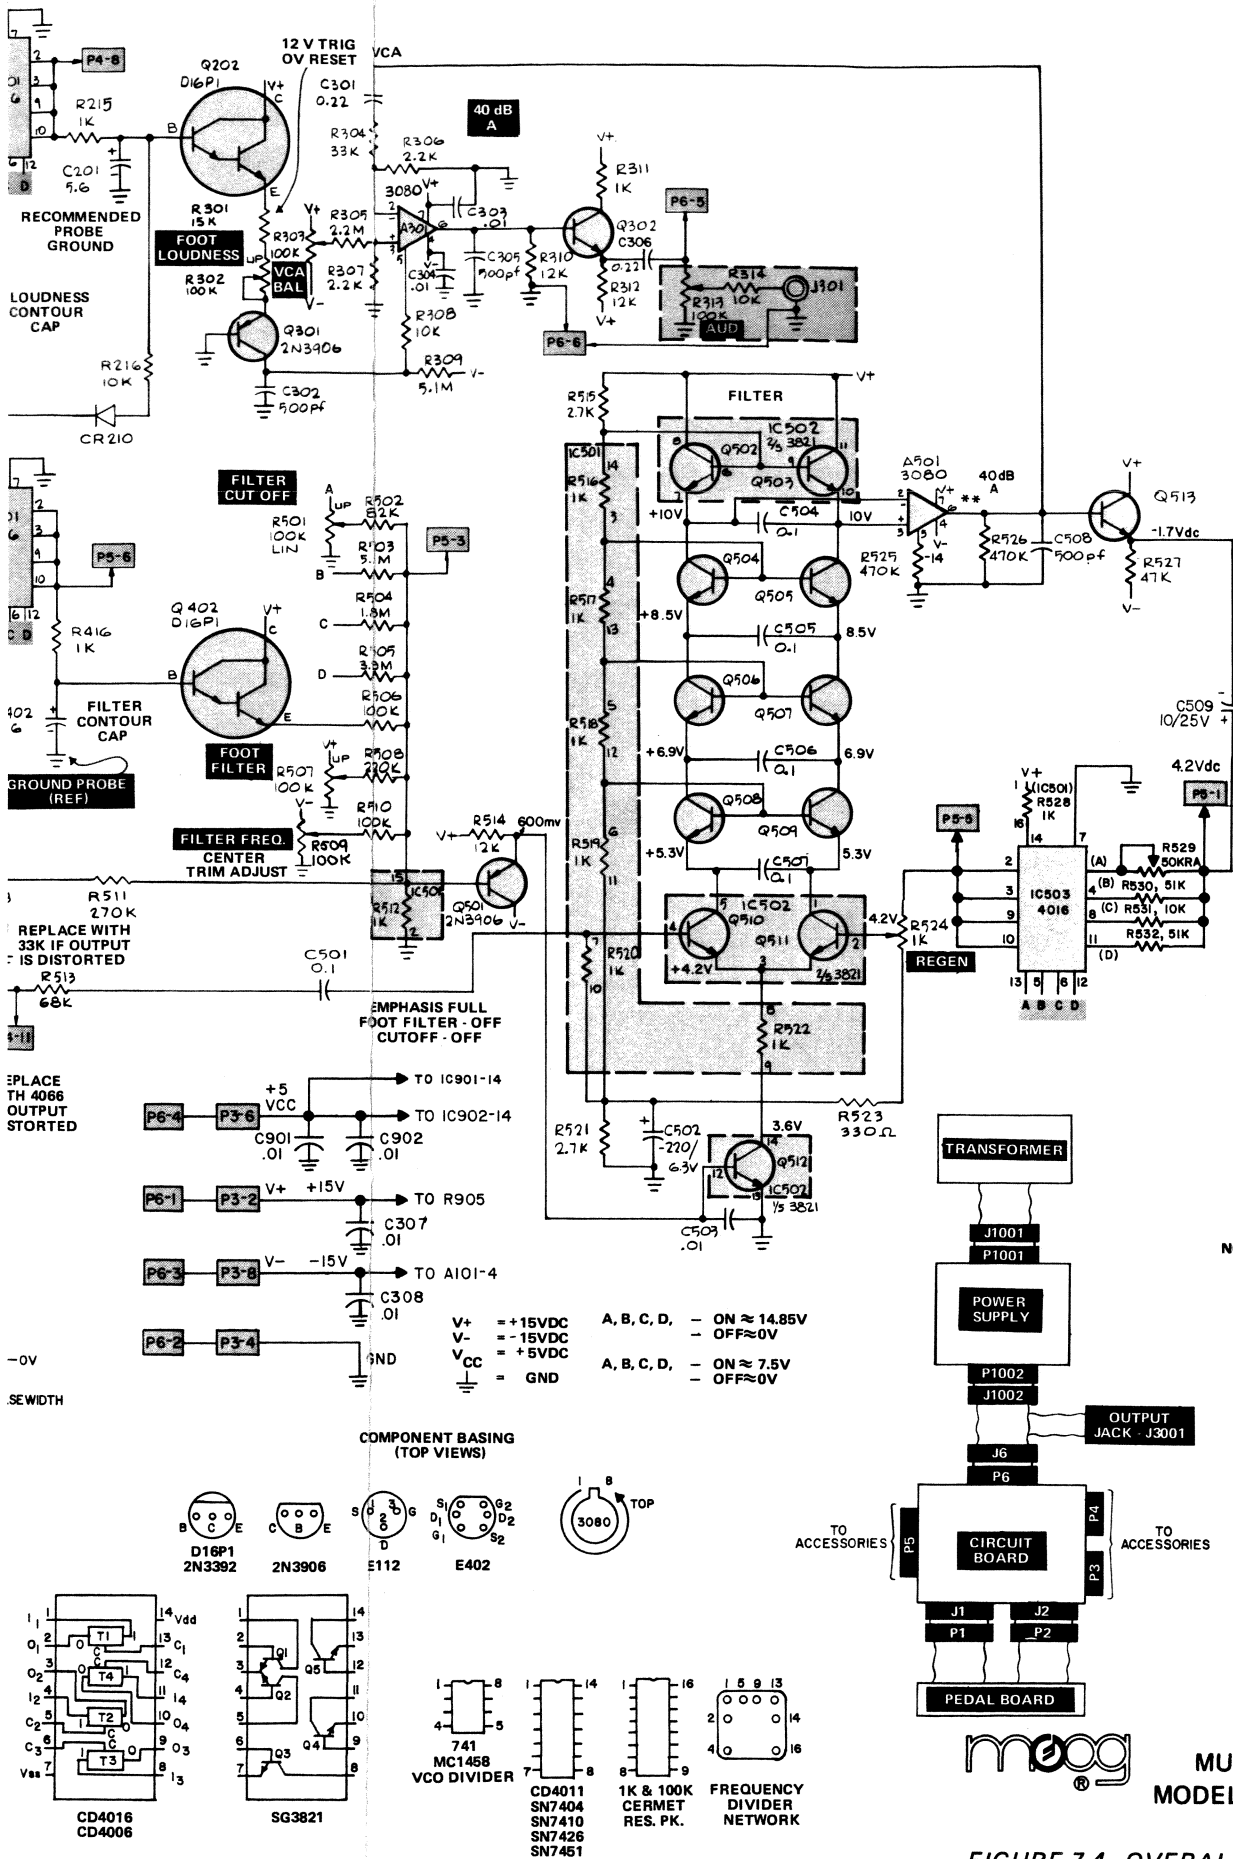

FIGURE 7-2 POWER SUPPLY SCHEMATIC DIAGRAM

MUSIC INC. BUFFALO, N.Y.
MODEL 205A 993-042109-001

FIGURE 7-4 OVERALL SCHEMATIC DIAGRAM

SCHEMATIC REPEATED ON REVERSE SIDE FOR SERVICE CONVENIENCE.