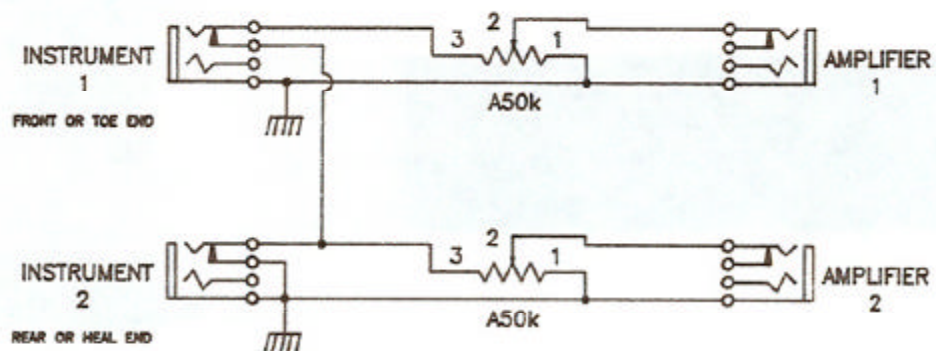

TOE DOWN ← → TOE UP

3 IN OUT COMBINATIONS

- 1 IN 1 OUT INST. 1 — AMP. 1
- 1 IN 2 OUT INST. 2 — AMP. 1
- 1 IN 2 OUT INST. 2 — AMP. 2
- 2 IN 2 OUT INST. 1 — AMP. 1
- 2 IN 2 OUT INST. 2 — AMP. 2

MORLEY.		
SCALE NONE	APPROVED BY	DRAWN BY AB
DATE 4/19/91	SCOTT FLESCHER	REVISED
DESCRIPTION		
TITLE		DRAWING NUMBER
CSV STEREO VOLUME		C8021