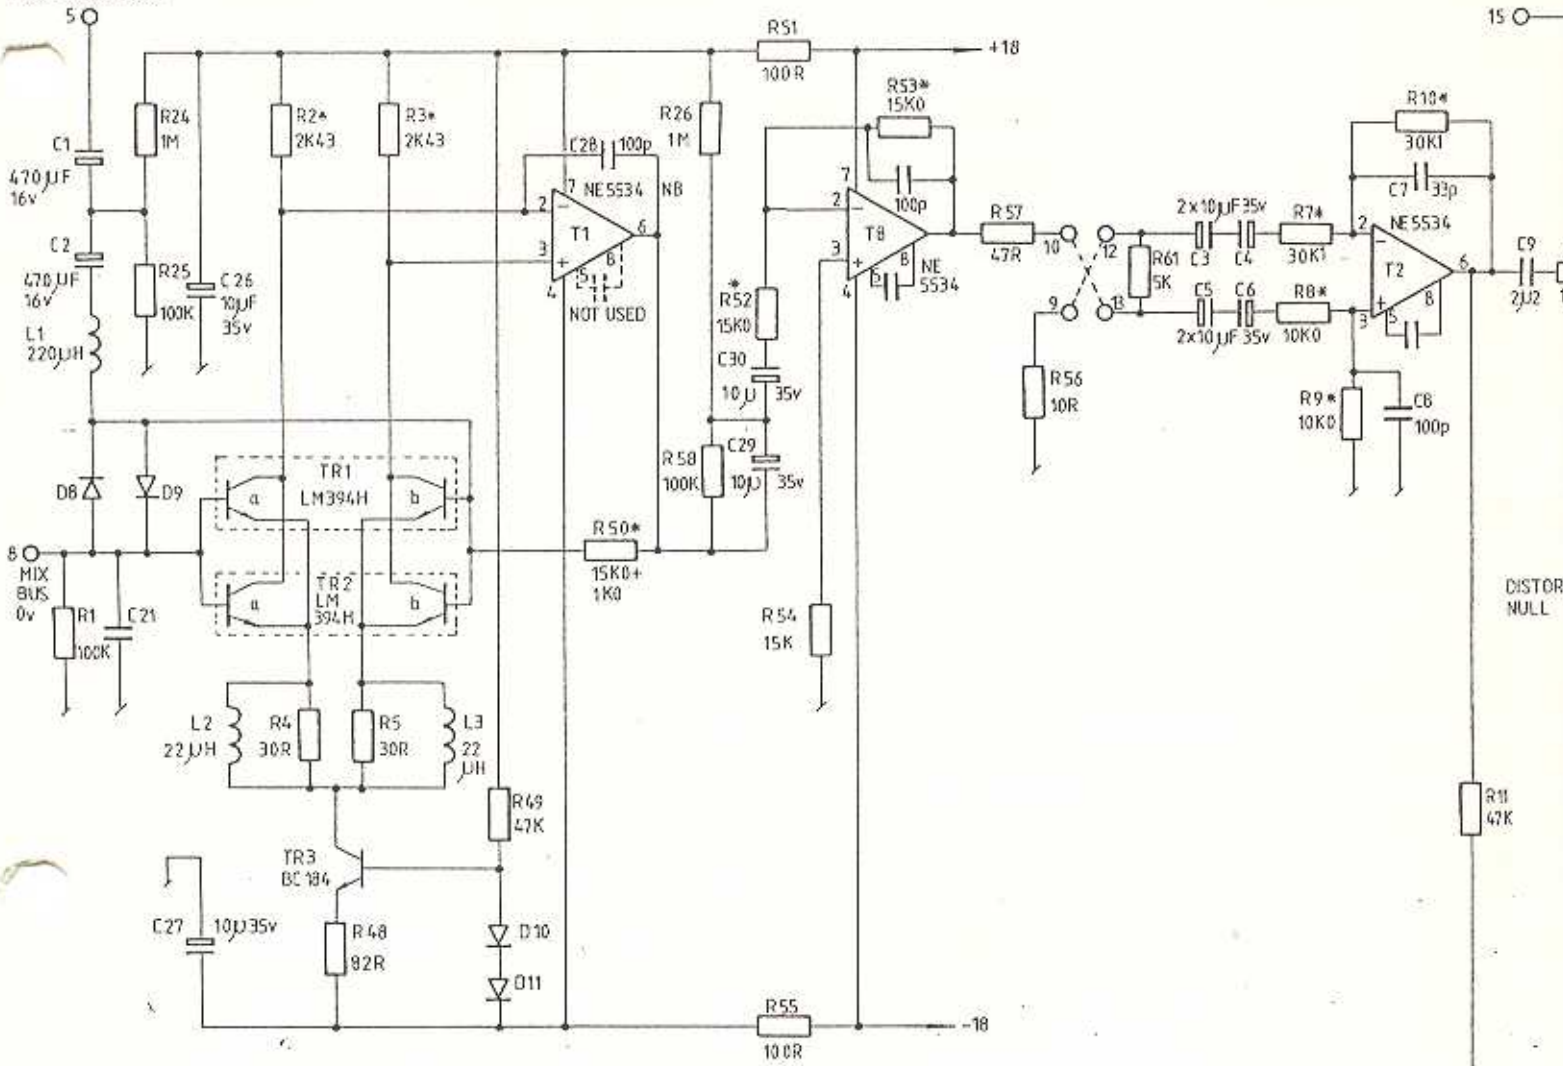

MIX BUS SIGNAL

15

0v MIX BUS

DISTORT NULL

NOT ON PCB

Rev	Date	Chkd	Details
B	3.84	PL	REDRAWN V8.

R11
47K

Title QUAD BUS MIX AMPS,
 PATCH RETURNS, VCA,
 COMPRESSOR SIDE CHAIN

Drg. No. T82026-71

Solid State Logic
 8-24