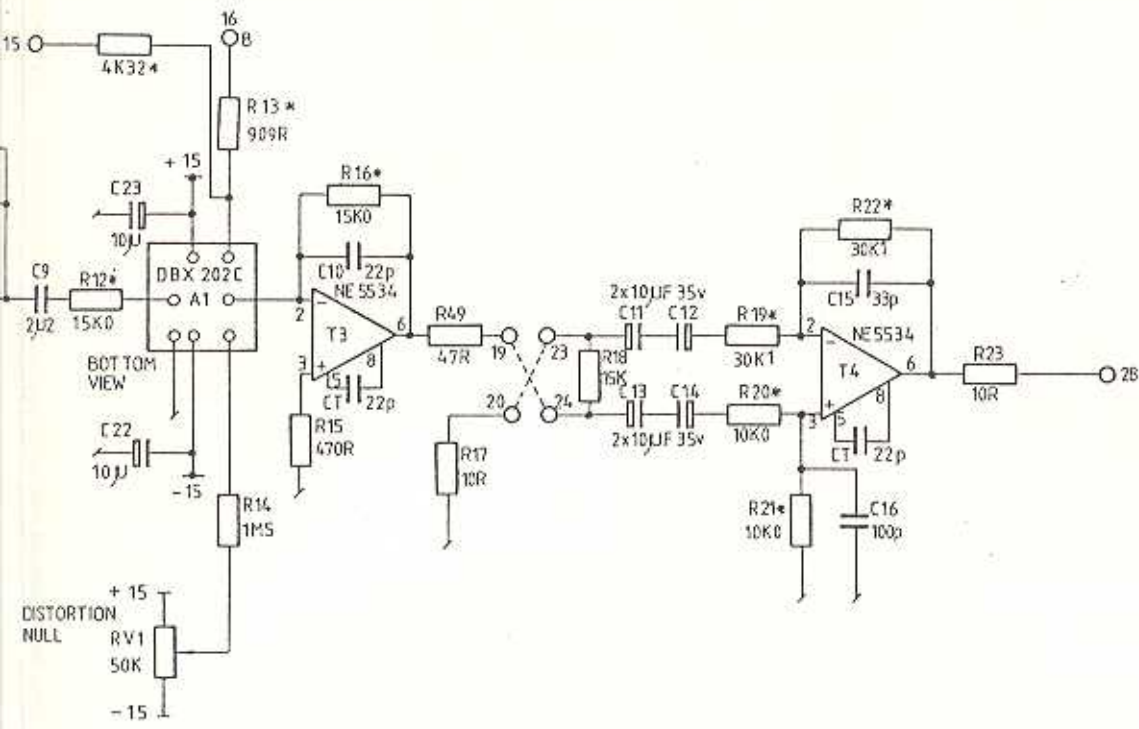

MIX BUS SIGNAL

15

0v MIX BUS

DISTORT NULL

NOT ON PCB

Rev	Date	Chkd	Details
B	3.84	PL	REDRAWN V8.

R11
47K

Title QUAD BUS MIX AMPS,
 PATCH RETURNS, VCA,
 COMPRESSOR SIDE CHAIN

Drg. No. T82026-71

Solid State Logic
 8-24