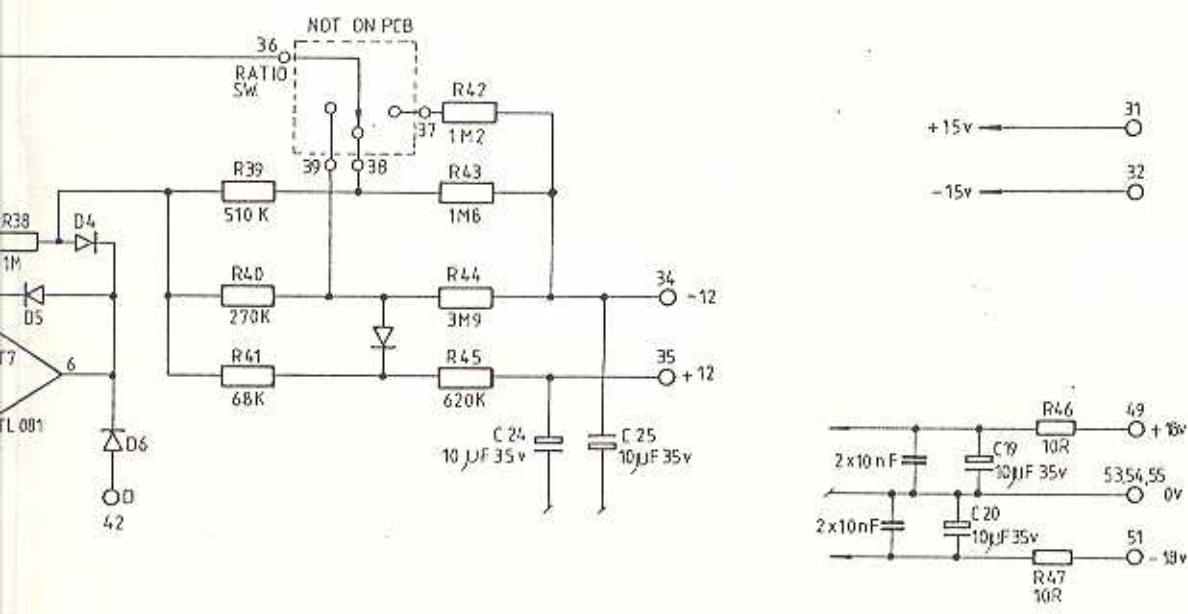

MIX BUS SIGNAL

15

0v MIX BUS

DISTORT NULL

NOT ON PCB

Rev	Date	Chkd	Details
B	3.84	PL	REDRAWN V8.

R11
47K

Title QUAD BUS MIX AMPS,
 PATCH RETURNS, VCA,
 COMPRESSOR SIDE CHAIN

Drg. No. T82026-71

Solid State Logic
 8-24