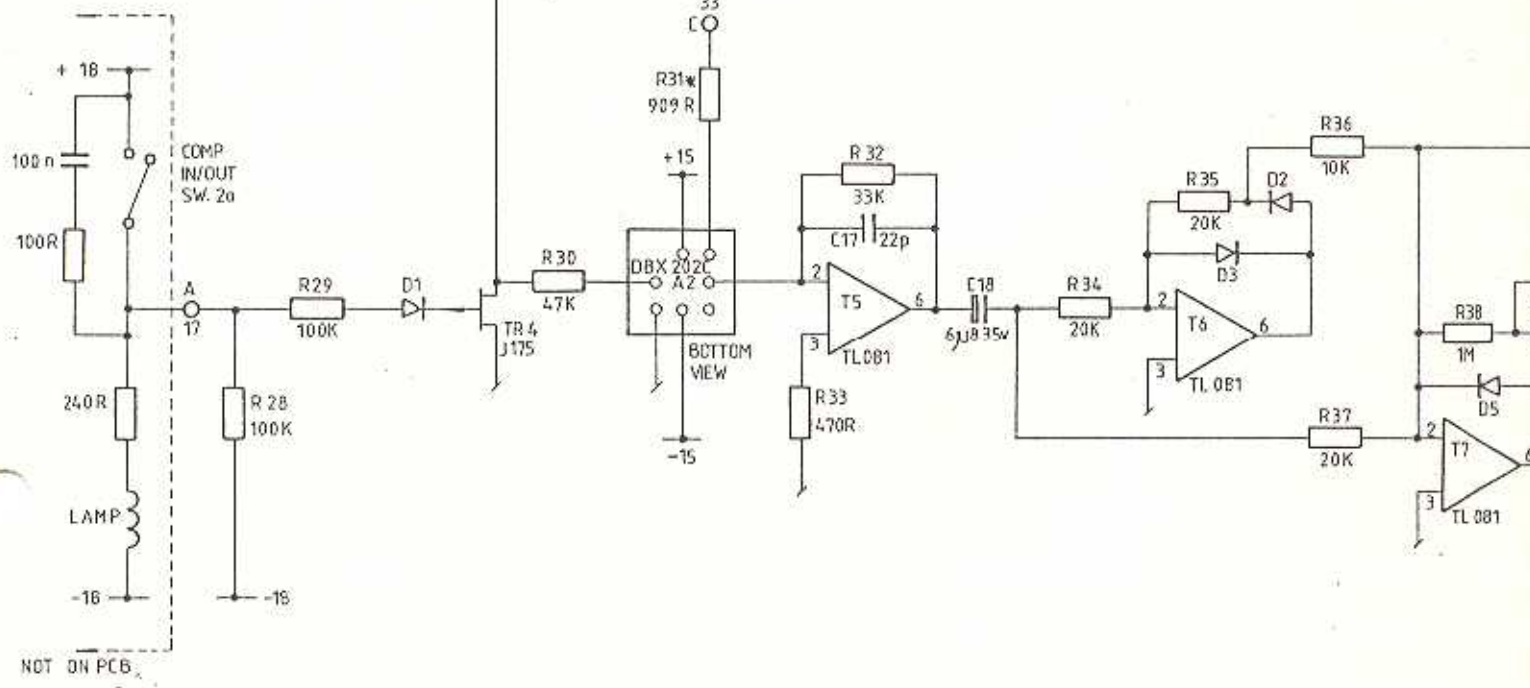

MIX BUS SIGNAL

15

0v MIX BUS

DISTORT NULL

NOT ON PCB

Rev	Date	Chkd	Details
B	3.84	PL	REDRAWN V8.

R11
47K

Title QUAD BUS MIX AMPS,
 PATCH RETURNS, VCA,
 COMPRESSOR SIDE CHAIN

Drg. No. T82026-71

Solid State Logic
 8-24