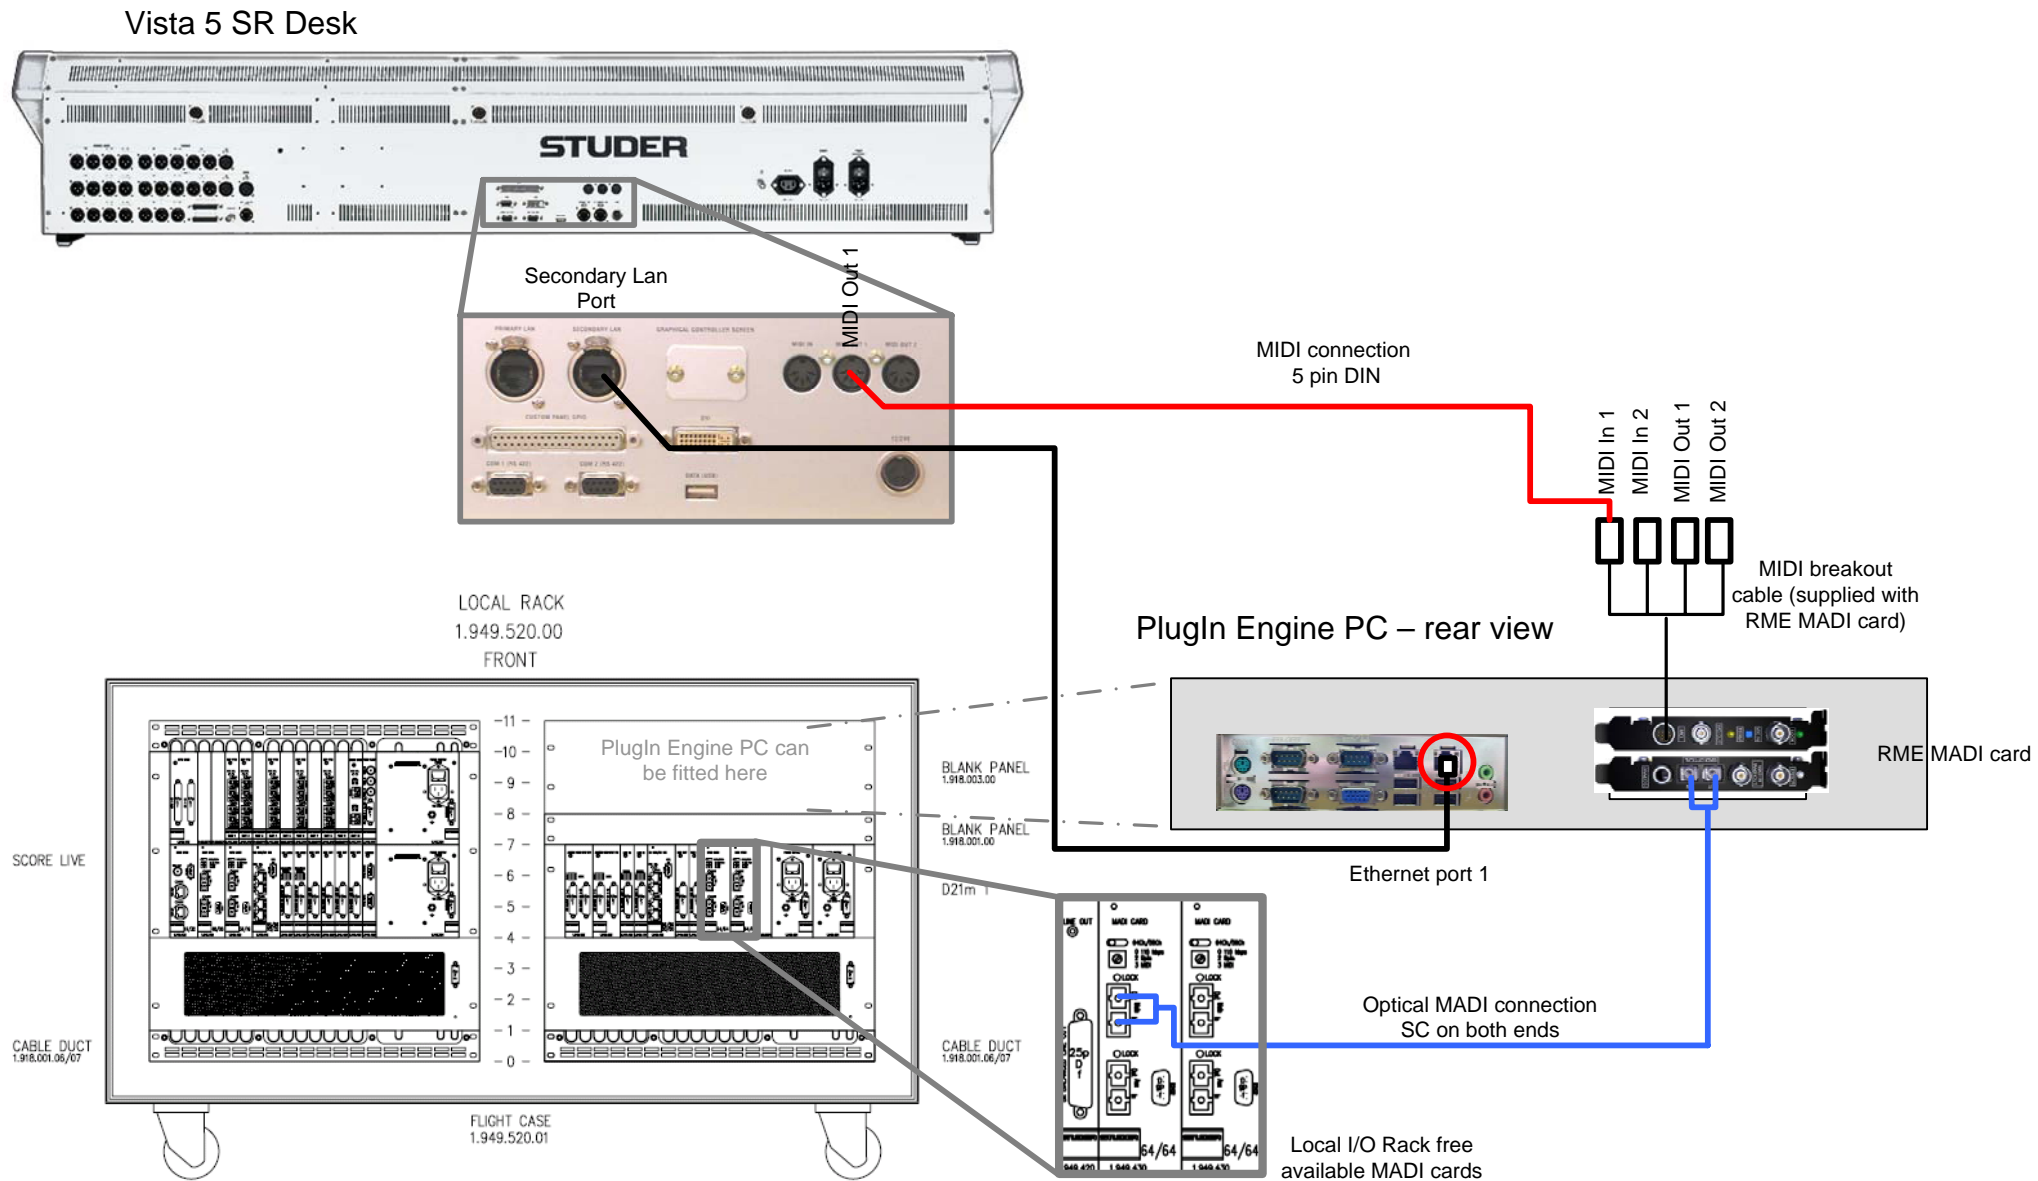

# Studer PlugIn Engine Hookup Diagram

①	②	③	④
20.05.2009 wp	Studer PlugIn Engine		
<b>STUDER</b> professional audio equipment		<b>SYSTEM BLOCK DIAGRAM</b>	
			A949.0380.82