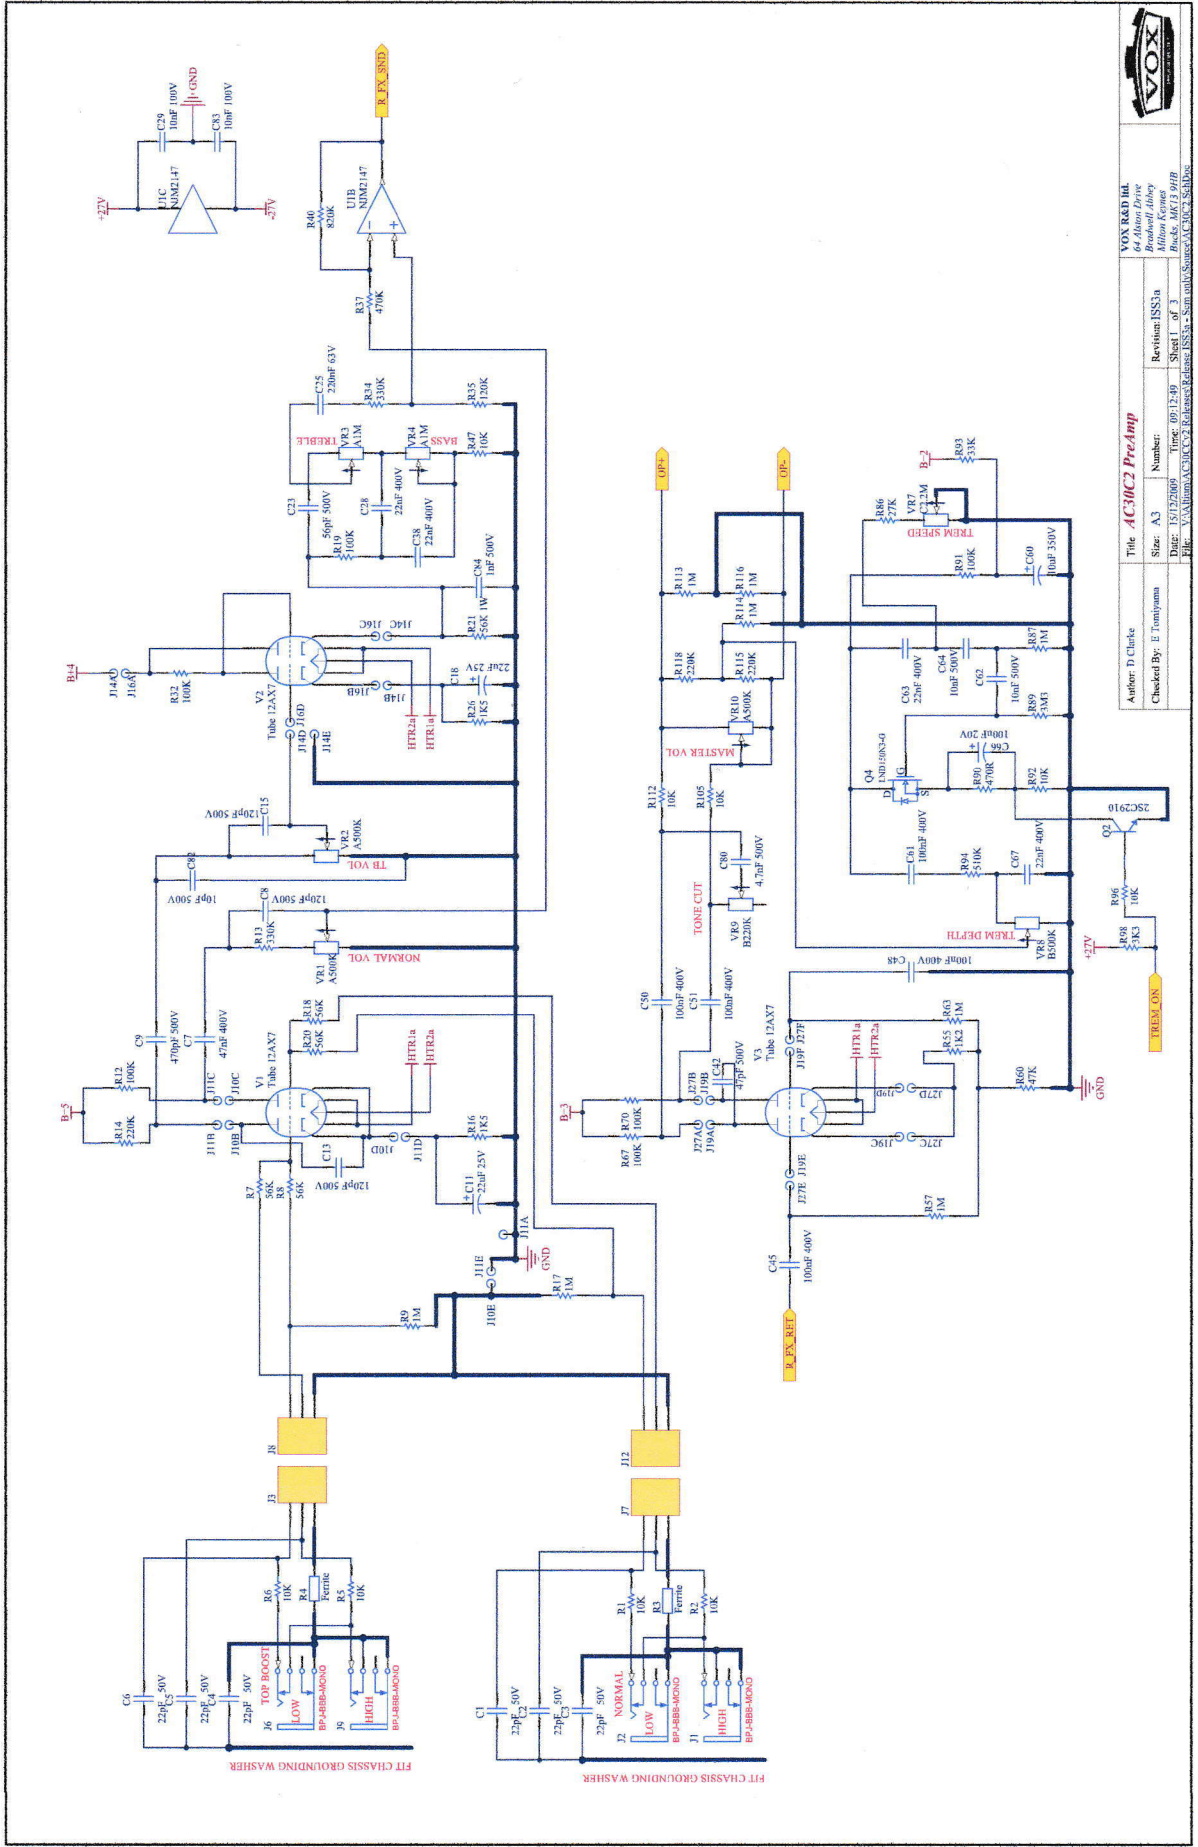

SCHEMATIC DIAGRAM

VOX R&D B1 64 Moore Drive Ashford, Surrey Middlesex, Surrey Surrey, Surrey Surrey, Surrey	Title: AC10C2 Pre-Amp Author: D. Clarke Checked By: E. Tompkins
Size: A3 Date: 09/12/95 Draw: 01/01/96 Rev: 01/01/96	Number: 15553a Sheet: 1 of 3 Part: 15553a