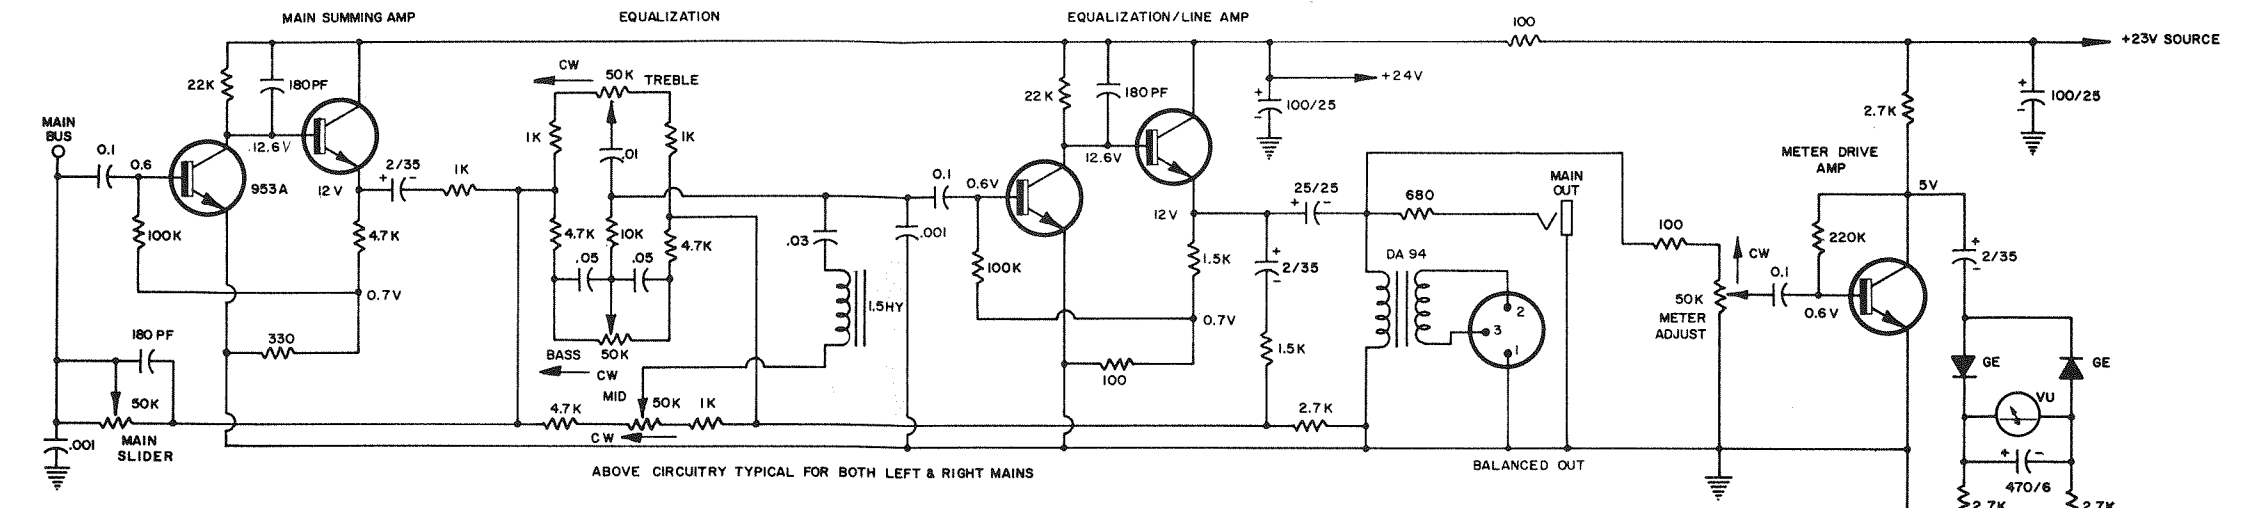

1200 MIXER  
(PREAMP)  
TYPICAL EACH CHANNEL

1200 MIXER  
REGULATOR

NOTES  
ALL TRANSISTORS SPS 953 UNLESS NOTED  
ALL RESISTORS 1/2 W UNLESS NOTED  
ALL CAPACITORS IN MFD UNLESS NOTED  
ALL DIODES 1A 200PIV

PEAVEY ELECTRONICS MERIDIAN, MISS.	
DRAWN BY: RMA	DATE: 11-13-75
CHECKED BY: [Signature]	
APPROVED BY: [Signature]	

1200 MIXER  
(MASTER)

NOTE  
ALL TRANSISTORS SPS 953 UNLESS NOTED  
ALL RESISTORS 1/2W UNLESS NOTED  
ALL CAPACITORS IN MFD UNLESS NOTED