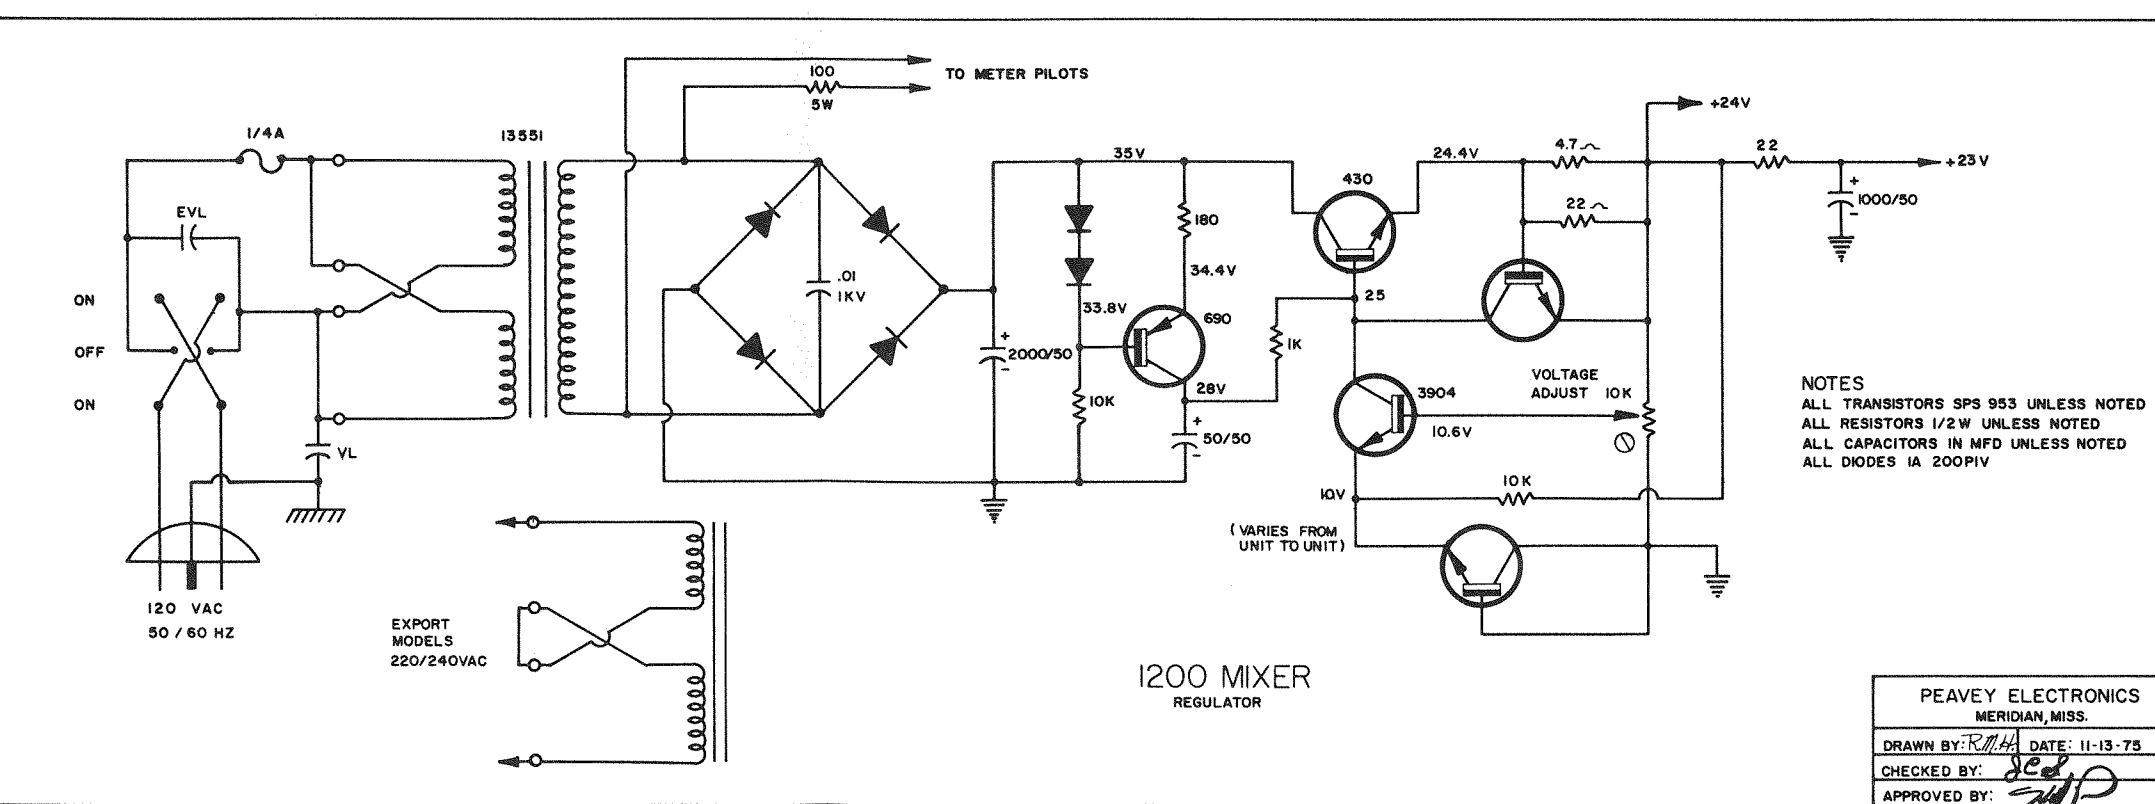

1200 MIXER  
(PREAMP)  
TYPICAL EACH CHANNEL

1200 MIXER  
REGULATOR

NOTES  
ALL TRANSISTORS SPS 953 UNLESS NOTED  
ALL RESISTORS 1/2 W UNLESS NOTED  
ALL CAPACITORS IN MFD UNLESS NOTED  
ALL DIODES 1A 200PIV

PEAVEY ELECTRONICS MERIDIAN, MISS.	
DRAWN BY: RMA	DATE: 11-13-75
CHECKED BY: [Signature]	
APPROVED BY: [Signature]	

1200 MIXER  
(MASTER)

NOTE  
ALL TRANSISTORS SPS 953 UNLESS NOTED  
ALL RESISTORS 1/2W UNLESS NOTED  
ALL CAPACITORS IN MFD UNLESS NOTED