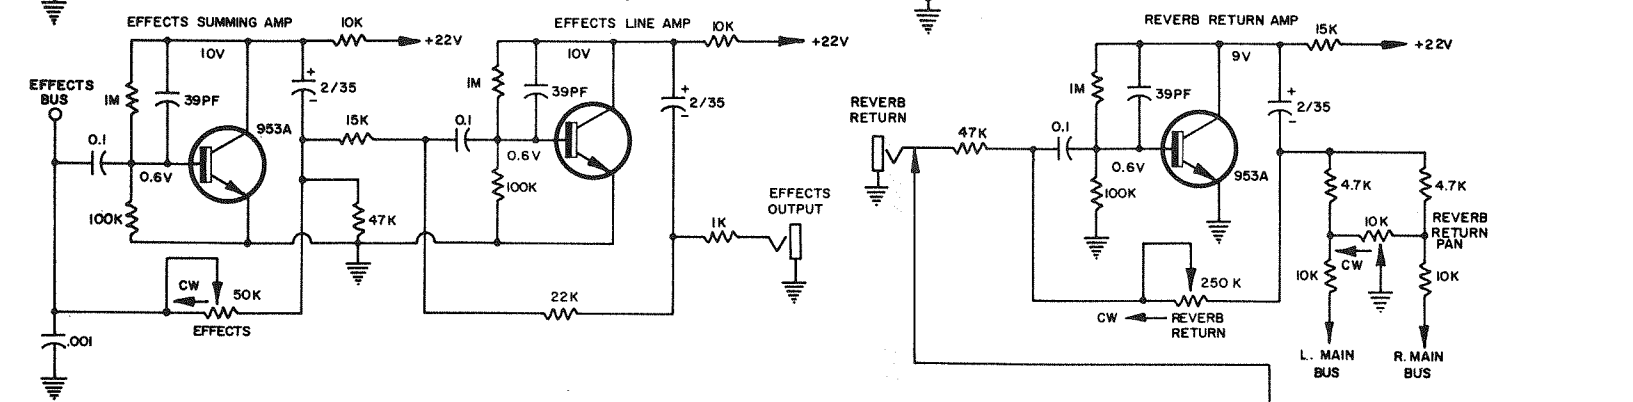

1200 MIXER  
(PREAMP)  
TYPICAL EACH CHANNEL

1200 MIXER  
REGULATOR

NOTES  
ALL TRANSISTORS SPS 953 UNLESS NOTED  
ALL RESISTORS 1/2 W UNLESS NOTED  
ALL CAPACITORS IN MFD UNLESS NOTED  
ALL DIODES 1A 200PIV

PEAVEY ELECTRONICS MERIDIAN, MISS.	
DRAWN BY: RMA	DATE: 11-13-75
CHECKED BY: [Signature]	
APPROVED BY: [Signature]	

1200 MIXER  
(MASTER)

NOTE  
ALL TRANSISTORS SPS 953 UNLESS NOTED  
ALL RESISTORS 1/2W UNLESS NOTED  
ALL CAPACITORS IN MFD UNLESS NOTED