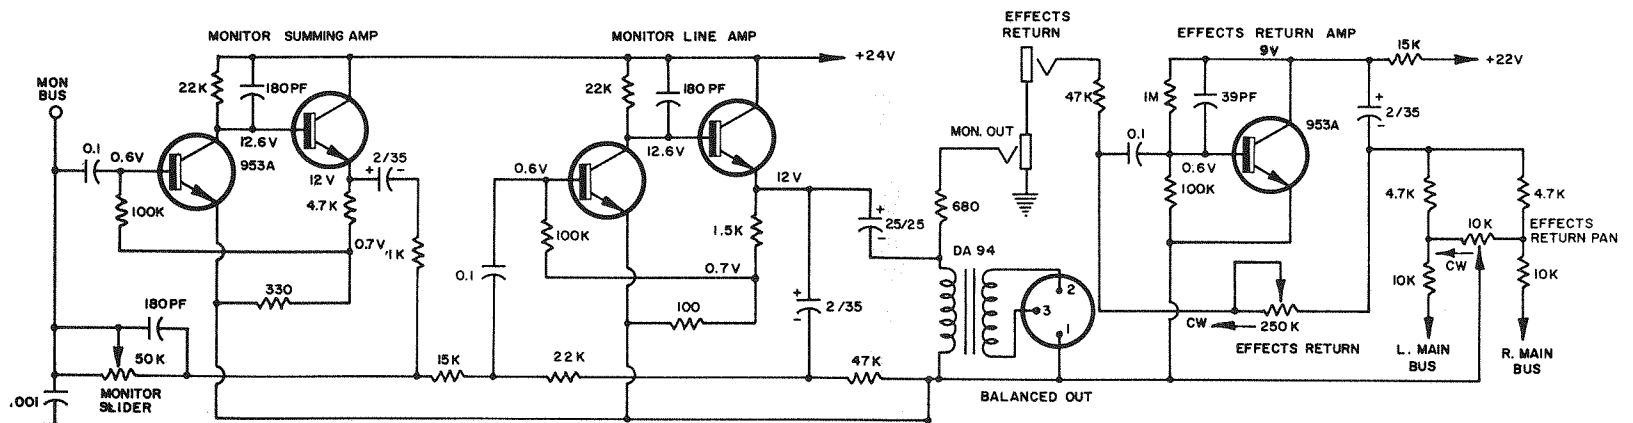

1200 MIXER  
(PREAMP)  
TYPICAL EACH CHANNEL

1200 MIXER  
REGULATOR

NOTES  
ALL TRANSISTORS SPS 953 UNLESS NOTED  
ALL RESISTORS 1/2 W UNLESS NOTED  
ALL CAPACITORS IN MFD UNLESS NOTED  
ALL DIODES 1A 200PIV

PEAVEY ELECTRONICS MERIDIAN, MISS.	
DRAWN BY: RMA	DATE: 11-13-75
CHECKED BY: [Signature]	
APPROVED BY: [Signature]	

1200 MIXER  
(MASTER)

NOTE  
ALL TRANSISTORS SPS 953 UNLESS NOTED  
ALL RESISTORS 1/2W UNLESS NOTED  
ALL CAPACITORS IN MFD UNLESS NOTED