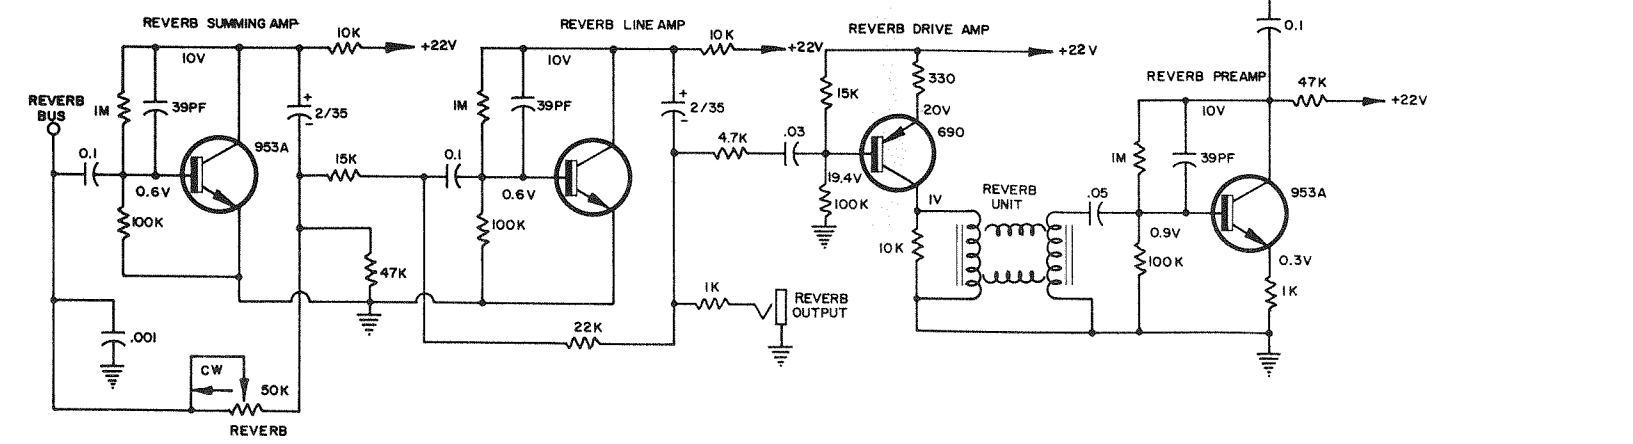

1200 MIXER  
(PREAMP)  
TYPICAL EACH CHANNEL

1200 MIXER  
REGULATOR

NOTES  
ALL TRANSISTORS SPS 953 UNLESS NOTED  
ALL RESISTORS 1/2 W UNLESS NOTED  
ALL CAPACITORS IN MFD UNLESS NOTED  
ALL DIODES 1A 200PIV

PEAVEY ELECTRONICS MERIDIAN, MISS.	
DRAWN BY: RMA	DATE: 11-13-75
CHECKED BY: [Signature]	
APPROVED BY: [Signature]	

1200 MIXER  
(MASTER)

NOTE  
ALL TRANSISTORS SPS 953 UNLESS NOTED  
ALL RESISTORS 1/2W UNLESS NOTED  
ALL CAPACITORS IN MFD UNLESS NOTED