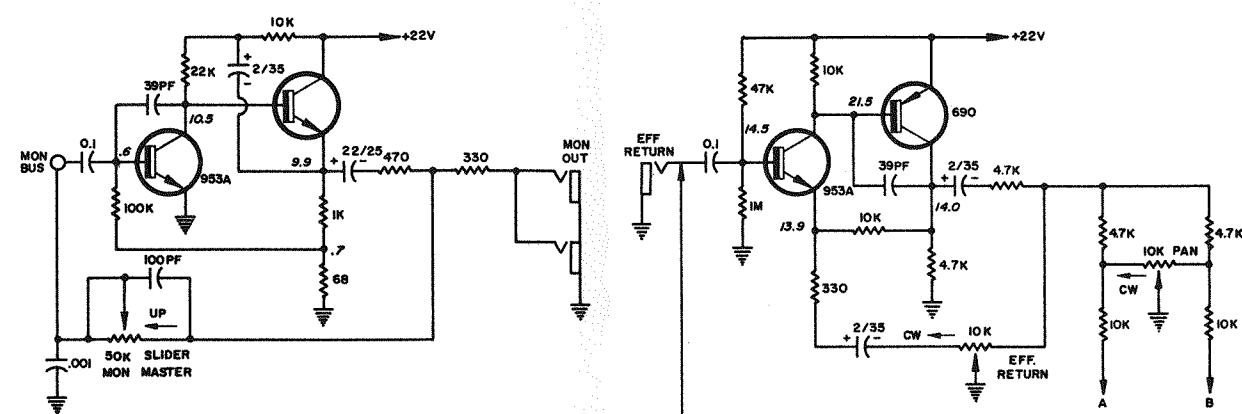

NOTE  
ALL TRANSISTORS SPS 953 UNLESS NOTED  
ALL RESISTORS 1/2W UNLESS NOTED  
ALL CAPACITORS IN MFD UNLESS NOTED

TRANSISTOR COLOR CODE:  
953 - GREEN  
953A - YELLOW

PEAVEY ELECTRONICS MERIDIAN, MS.	
DRW. BY: <i>[Signature]</i>	DATE: 8-24-76
CK. BY: <i>Lotha R. Kanuse JR.</i>	
APR. BY: <i>JCL</i>	

600S MIXER  
MASTER

NOTES  
ALL TRANSISTORS SPS 953 UNLESS NOTED  
ALL RESISTORS 1/2W UNLESS NOTED  
ALL CAPACITORS IN MFD UNLESS NOTED  
TRANSISTOR COLOR CODE :  
953 GREEN  
953A YELLOW

PEAVEY ELECTRONICS CORP. MERIDIAN, MS.	
DRAWN BY: <i>RMK</i>	DATE 11-15-76
CK. BY: <i>LAK</i>	
APPR. BY: <i>JCR</i>	