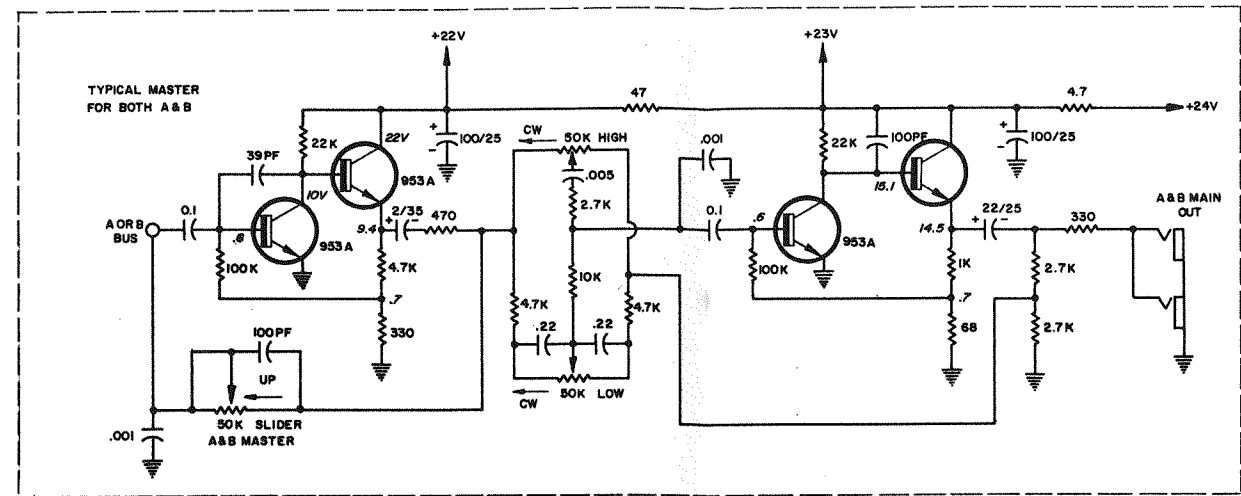

NOTE  
ALL TRANSISTORS SPS 953 UNLESS NOTED  
ALL RESISTORS 1/2W UNLESS NOTED  
ALL CAPACITORS IN MFD UNLESS NOTED

TRANSISTOR COLOR CODE:  
953 - GREEN  
953A - YELLOW

PEAVEY ELECTRONICS MERIDIAN, MS.	
DRW. BY: <i>[Signature]</i>	DATE: 8-24-76
CK. BY: <i>Lotha R. Kanuse JR.</i>	
APR. BY: <i>JCL</i>	

600S MIXER  
MASTER

NOTES  
ALL TRANSISTORS SPS 953 UNLESS NOTED  
ALL RESISTORS 1/2W UNLESS NOTED  
ALL CAPACITORS IN MFD UNLESS NOTED  
TRANSISTOR COLOR CODE :  
953 GREEN  
953A YELLOW

PEAVEY ELECTRONICS CORP. MERIDIAN, MS.	
DRAWN BY: <i>RMK</i>	DATE 11-15-76
CK. BY: <i>LAK</i>	
APPR. BY: <i>JCR</i>	