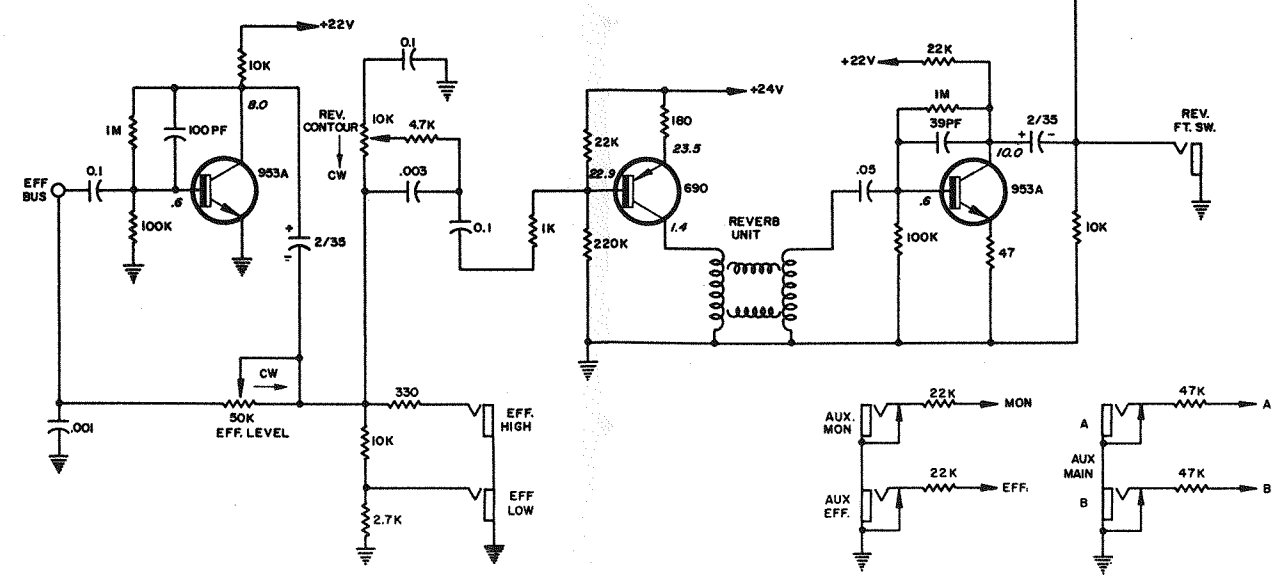

NOTE  
ALL TRANSISTORS SPS 953 UNLESS NOTED  
ALL RESISTORS 1/2W UNLESS NOTED  
ALL CAPACITORS IN MFD UNLESS NOTED

TRANSISTOR COLOR CODE:  
953 - GREEN  
953A - YELLOW

PEAVEY ELECTRONICS MERIDIAN, MS.	
DRW. BY: <i>[Signature]</i>	DATE: 8-24-76
CK. BY: <i>Lotha R. Kanuse JR.</i>	
APR. BY: <i>JCL</i>	

600S MIXER  
MASTER

NOTES  
ALL TRANSISTORS SPS 953 UNLESS NOTED  
ALL RESISTORS 1/2W UNLESS NOTED  
ALL CAPACITORS IN MFD UNLESS NOTED  
TRANSISTOR COLOR CODE :  
953 GREEN  
953A YELLOW

PEAVEY ELECTRONICS CORP. MERIDIAN, MS.	
DRAWN BY: <i>RMK</i>	DATE 11-15-76
CK. BY: <i>LAK</i>	
APPR. BY: <i>JCR</i>	