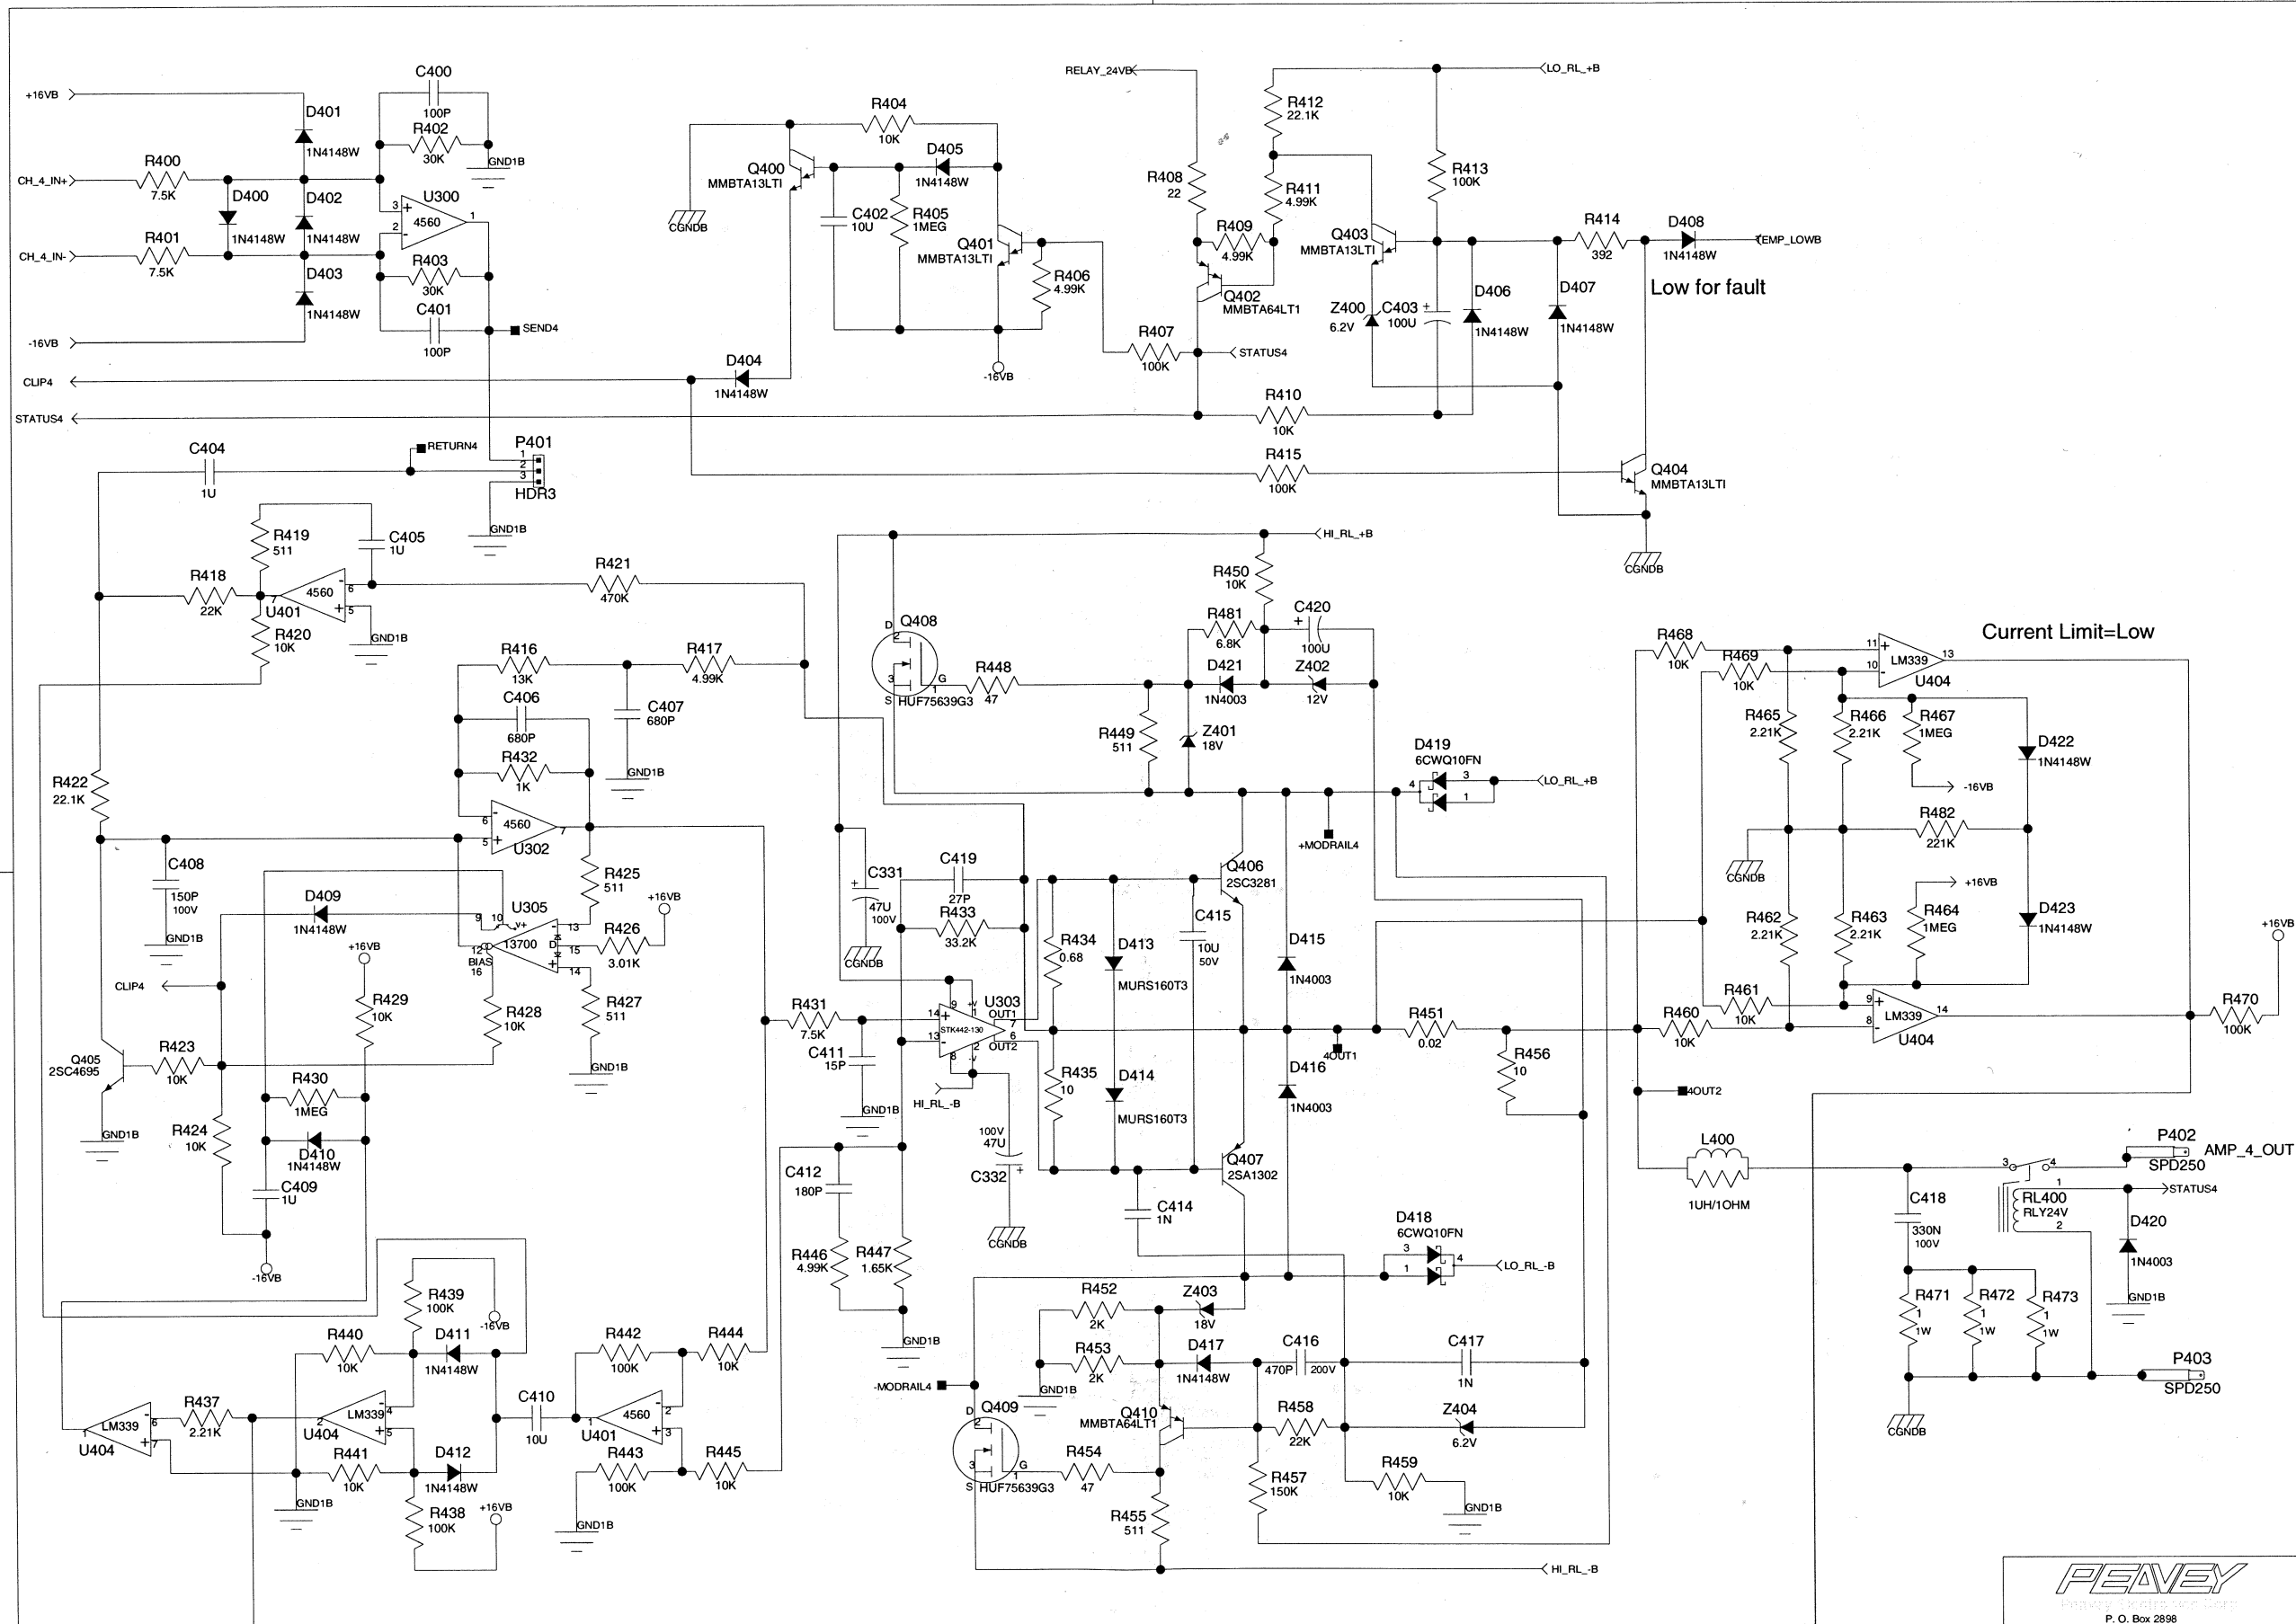

PEAVEY
PROFESSIONAL AUDIO EQUIPMENT

P. O. Box 2998
 Meridian, MS 39301

CS800X4

C Sheet 3 of 8 Date: 11-23-2004_11:26

PEAVEY
 P. O. Box 2898
 Meridian, MS 39301

CS800X4

C Sheet 4 of 8 Date: 11-19-2004_12:01

PEAVEY
 Peavey Electronics Corp.
 P. O. Box 2598
 Meridian, MS 39301

CS800X4

C Sheet 5 of 8 Date: 11-23-2004_11:26

PEAVEY
 Peavey Electronics Corp.
 P. O. Box 2898
 Meridian, MS 39301

CS800X4

Sheet 6 of 8 Date: 2-2-2005_9:58

Orient Power Hi-Fi Manufacturing Ltd.	MODEL	CS800x4
	PCB	MAIN
	P/N	55-0804014-20-21
	ISSUE	-
	LAYER	TOP COPPER

Orient Power Hi-Fi Manufacturing Ltd.	MODEL	CS8004
	PCB	MAIN
	P/N	55-0804014-20-21
	ISSUE	-
	LAYER	BOTTOM COPPER

Orient Power Hi-Fi Manufacturing Ltd.	
MODEL	CS800x4
PCB	MAIN
P/N	55-0804014-20-21
ISSUE	-
LAYER	BOTTOM COPPER

Orient Power Hi-Fi Manufacturing LTD.	
MODEL	CS800x4
PCB	MAIN
P/N	55-0804014-20-21
ISSUE	-
LAYER	TOP COPPER

Speaker Outputs

Display Board

Input Board

PEAVEY
P. O. Box 2898
Meridian, MS 39301

CS800X4

C Sheet 7 of 8 Date: 11-19-2004_12:01