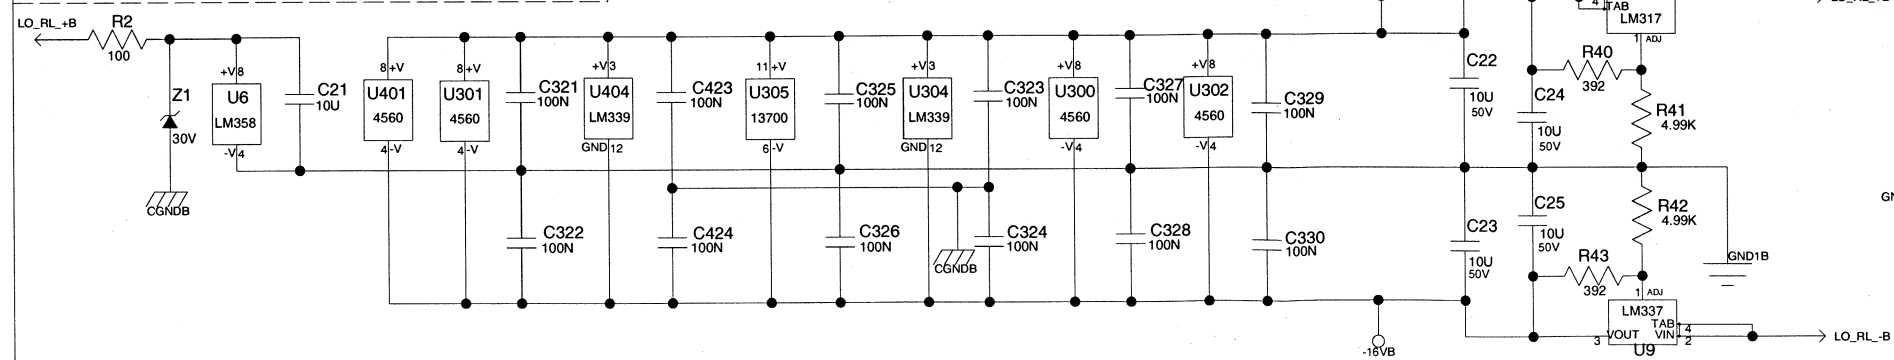

Orient Power Hi-Fi Manufacturing LTD.	
MODEL	CS800x4
PCB	MAIN
P/N	55-0804014-20-21
ISSUE	-
LAYER	TOP COPPER

Speaker Outputs

Display Board

Input Board

PEAVEY
P. O. Box 2898
Meridian, MS 39301

CS800X4

C Sheet 7 of 8 Date: 11-19-2004_12:01