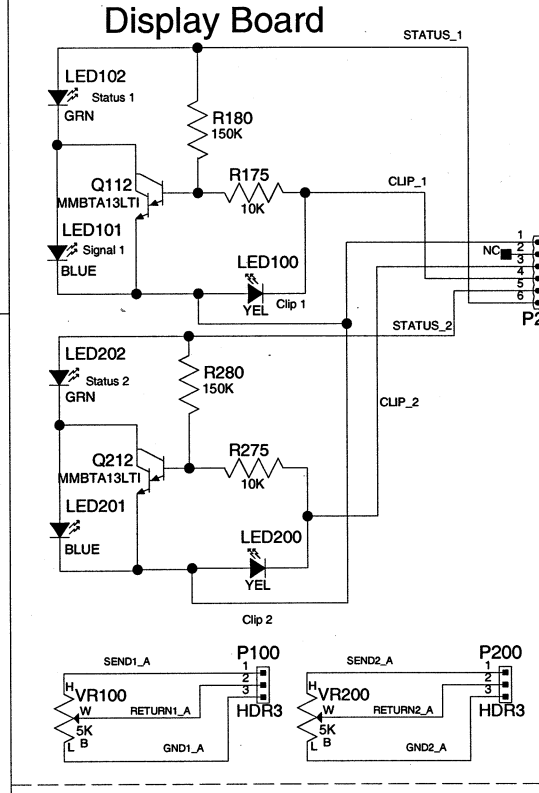

Sheet Title: **CS800X4**

C Sheet 2 of 8 Date: 11-23-2004_11:26

PEAVEY
 Peavey Electronics Corp.
 P. O. Box 2898
 Meridian, MS 39301

Sheet Title: **CS800X4**

PEAVEY
Peavey Electronics Corp.
P. O. Box 2898
Meridian, MS 39301

CS800X4

Sheet Title:
C Sheet 4 of 8 Date: 11-19-2004_12:01

PEAVEY
 Peavey Electronics Corp.
 P. O. Box 2898
 Meridian, MS 39301

Title: **CS800X4**
 Sheet Title:

PEAVEY
 Peavey Electronics Corp.
 P. O. Box 2898
 Meridian, MS 39301