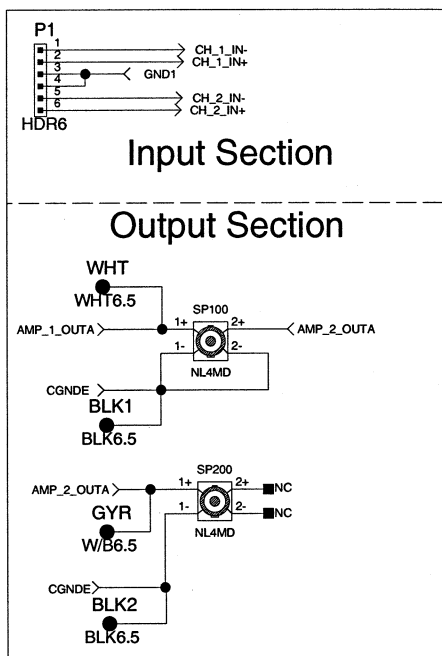

Orient Power Hi-Fi Manufacturing LTD.	
MODEL	CS800x4
PCB	MAIN
P/N	55-0804014-20-21
ISSUE	-
LAYER	TOP COPPER

Speaker Outputs

Display Board

Input Board

PEAVEY
P. O. Box 2898
Meridian, MS 39301

CS800X4

C Sheet 7 of 8 Date: 11-19-2004_12:01

Sheet Title: **CS800X4**

C Sheet 2 of 8 Date: 11-23-2004_11:26

PEAVEY
 Peavey Electronics Corp.
 P. O. Box 2898
 Meridian, MS 39301

Sheet Title: **CS800X4**

PEAVEY
Peavey Electronics Corp.
P. O. Box 2898
Meridian, MS 39301