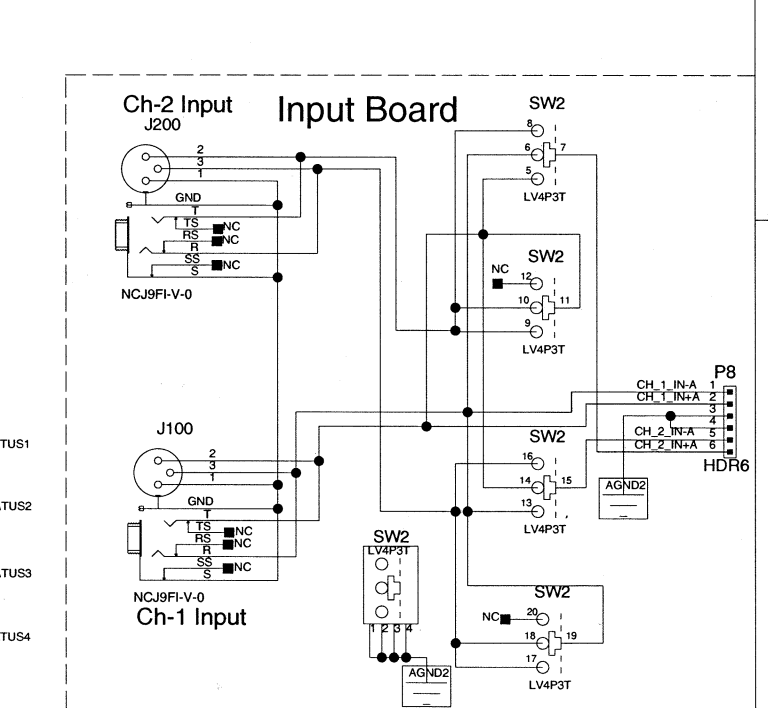

PEAVEY
P. O. Box 2898
Meridian, MS 39301

CS800X4

C Sheet 4 of 8 Date: 11-19-2004_12:01