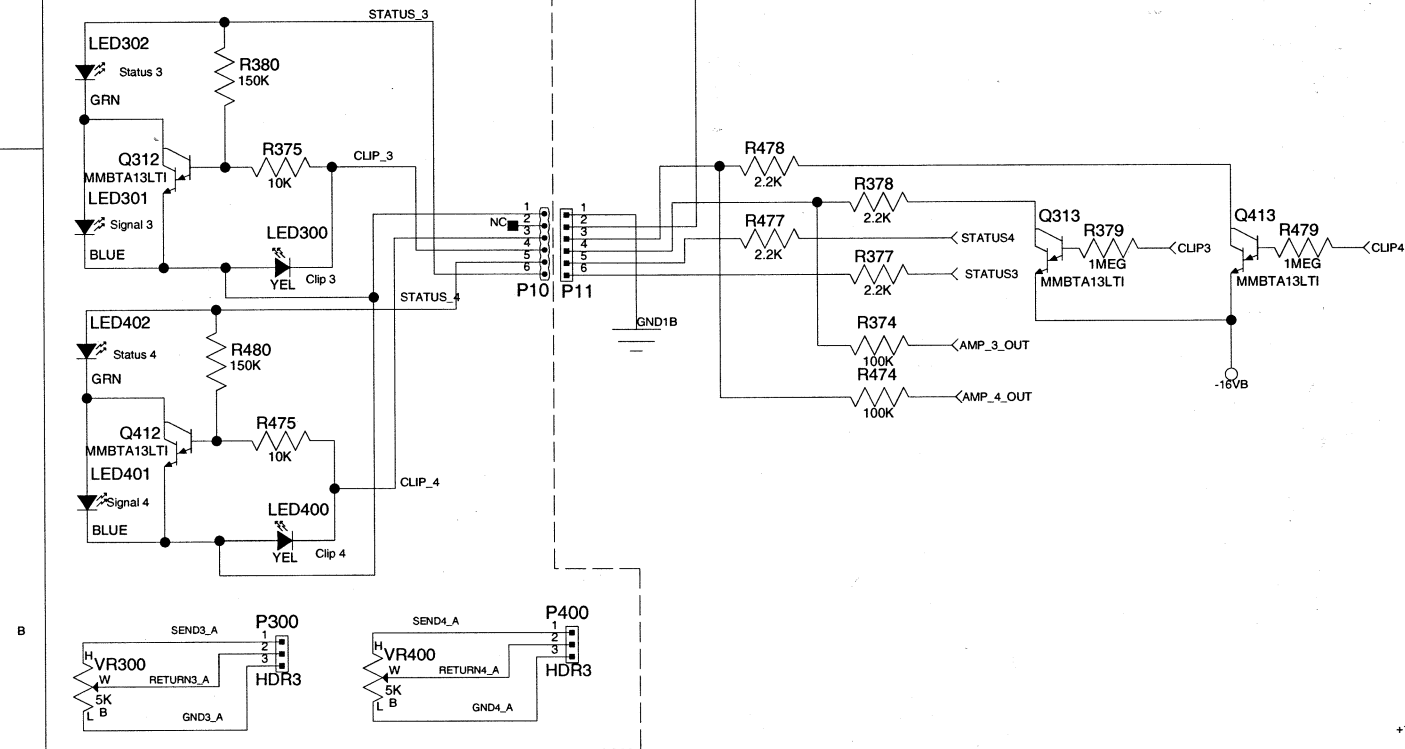

Orient Power Hi-Fi Manufacturing LTD.	
MODEL	CS800x4
PCB	MAIN
P/N	55-0804014-20-21
ISSUE	-
LAYER	TOP COPPER

Speaker Outputs

Display Board

Input Board

PEAVEY
P. O. Box 2898
Meridian, MS 39301

CS800X4

C Sheet 7 of 8 Date: 11-19-2004_12:01