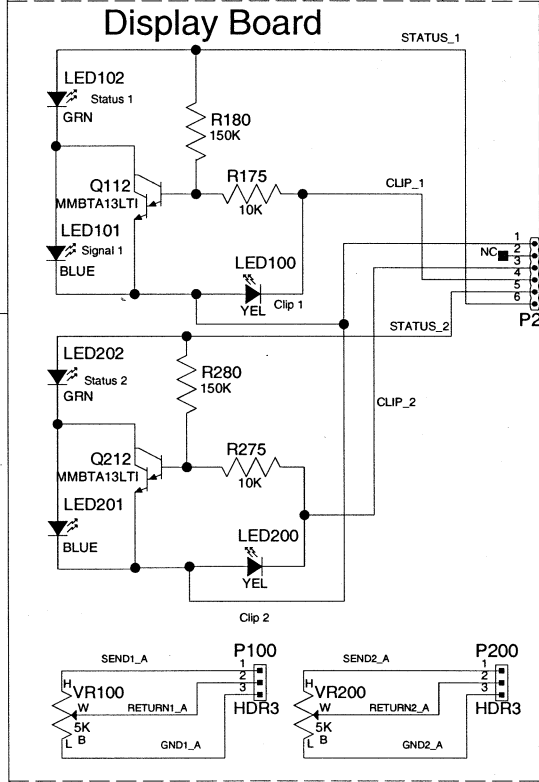

PEAVEY
P. O. Box 2898
Meridian, MS 39301

CS800X4

C Sheet 4 of 8 Date: 11-19-2004_12:01