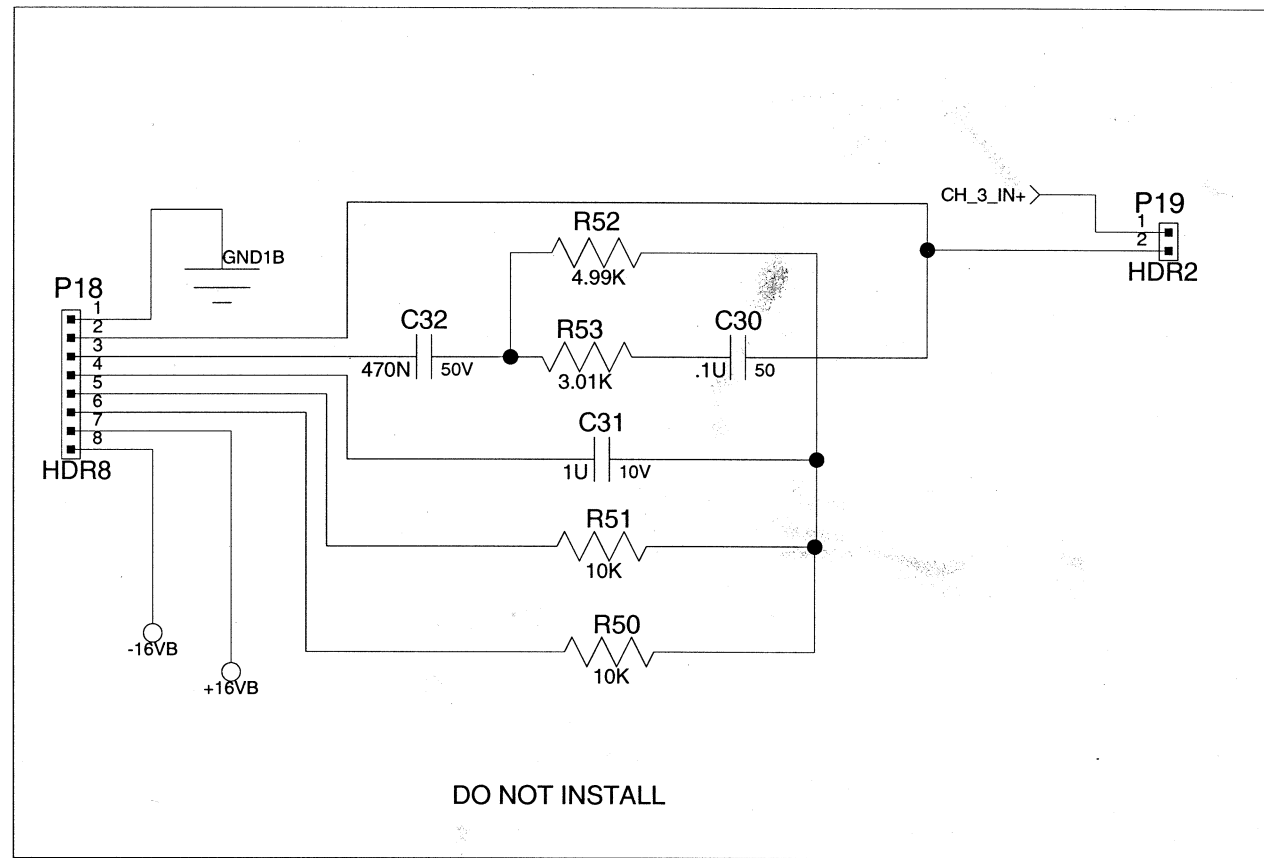

Orient Power Hi-Fi Manufacturing LTD.	
MODEL	CS800x4
PCB	MAIN
P/N	55-0804014-20-21
ISSUE	-
LAYER	TOP COPPER

Speaker Outputs

Display Board

Input Board

PEAVEY
P. O. Box 2898
Meridian, MS 39301

CS800X4

C Sheet 7 of 8 Date: 11-19-2004_12:01