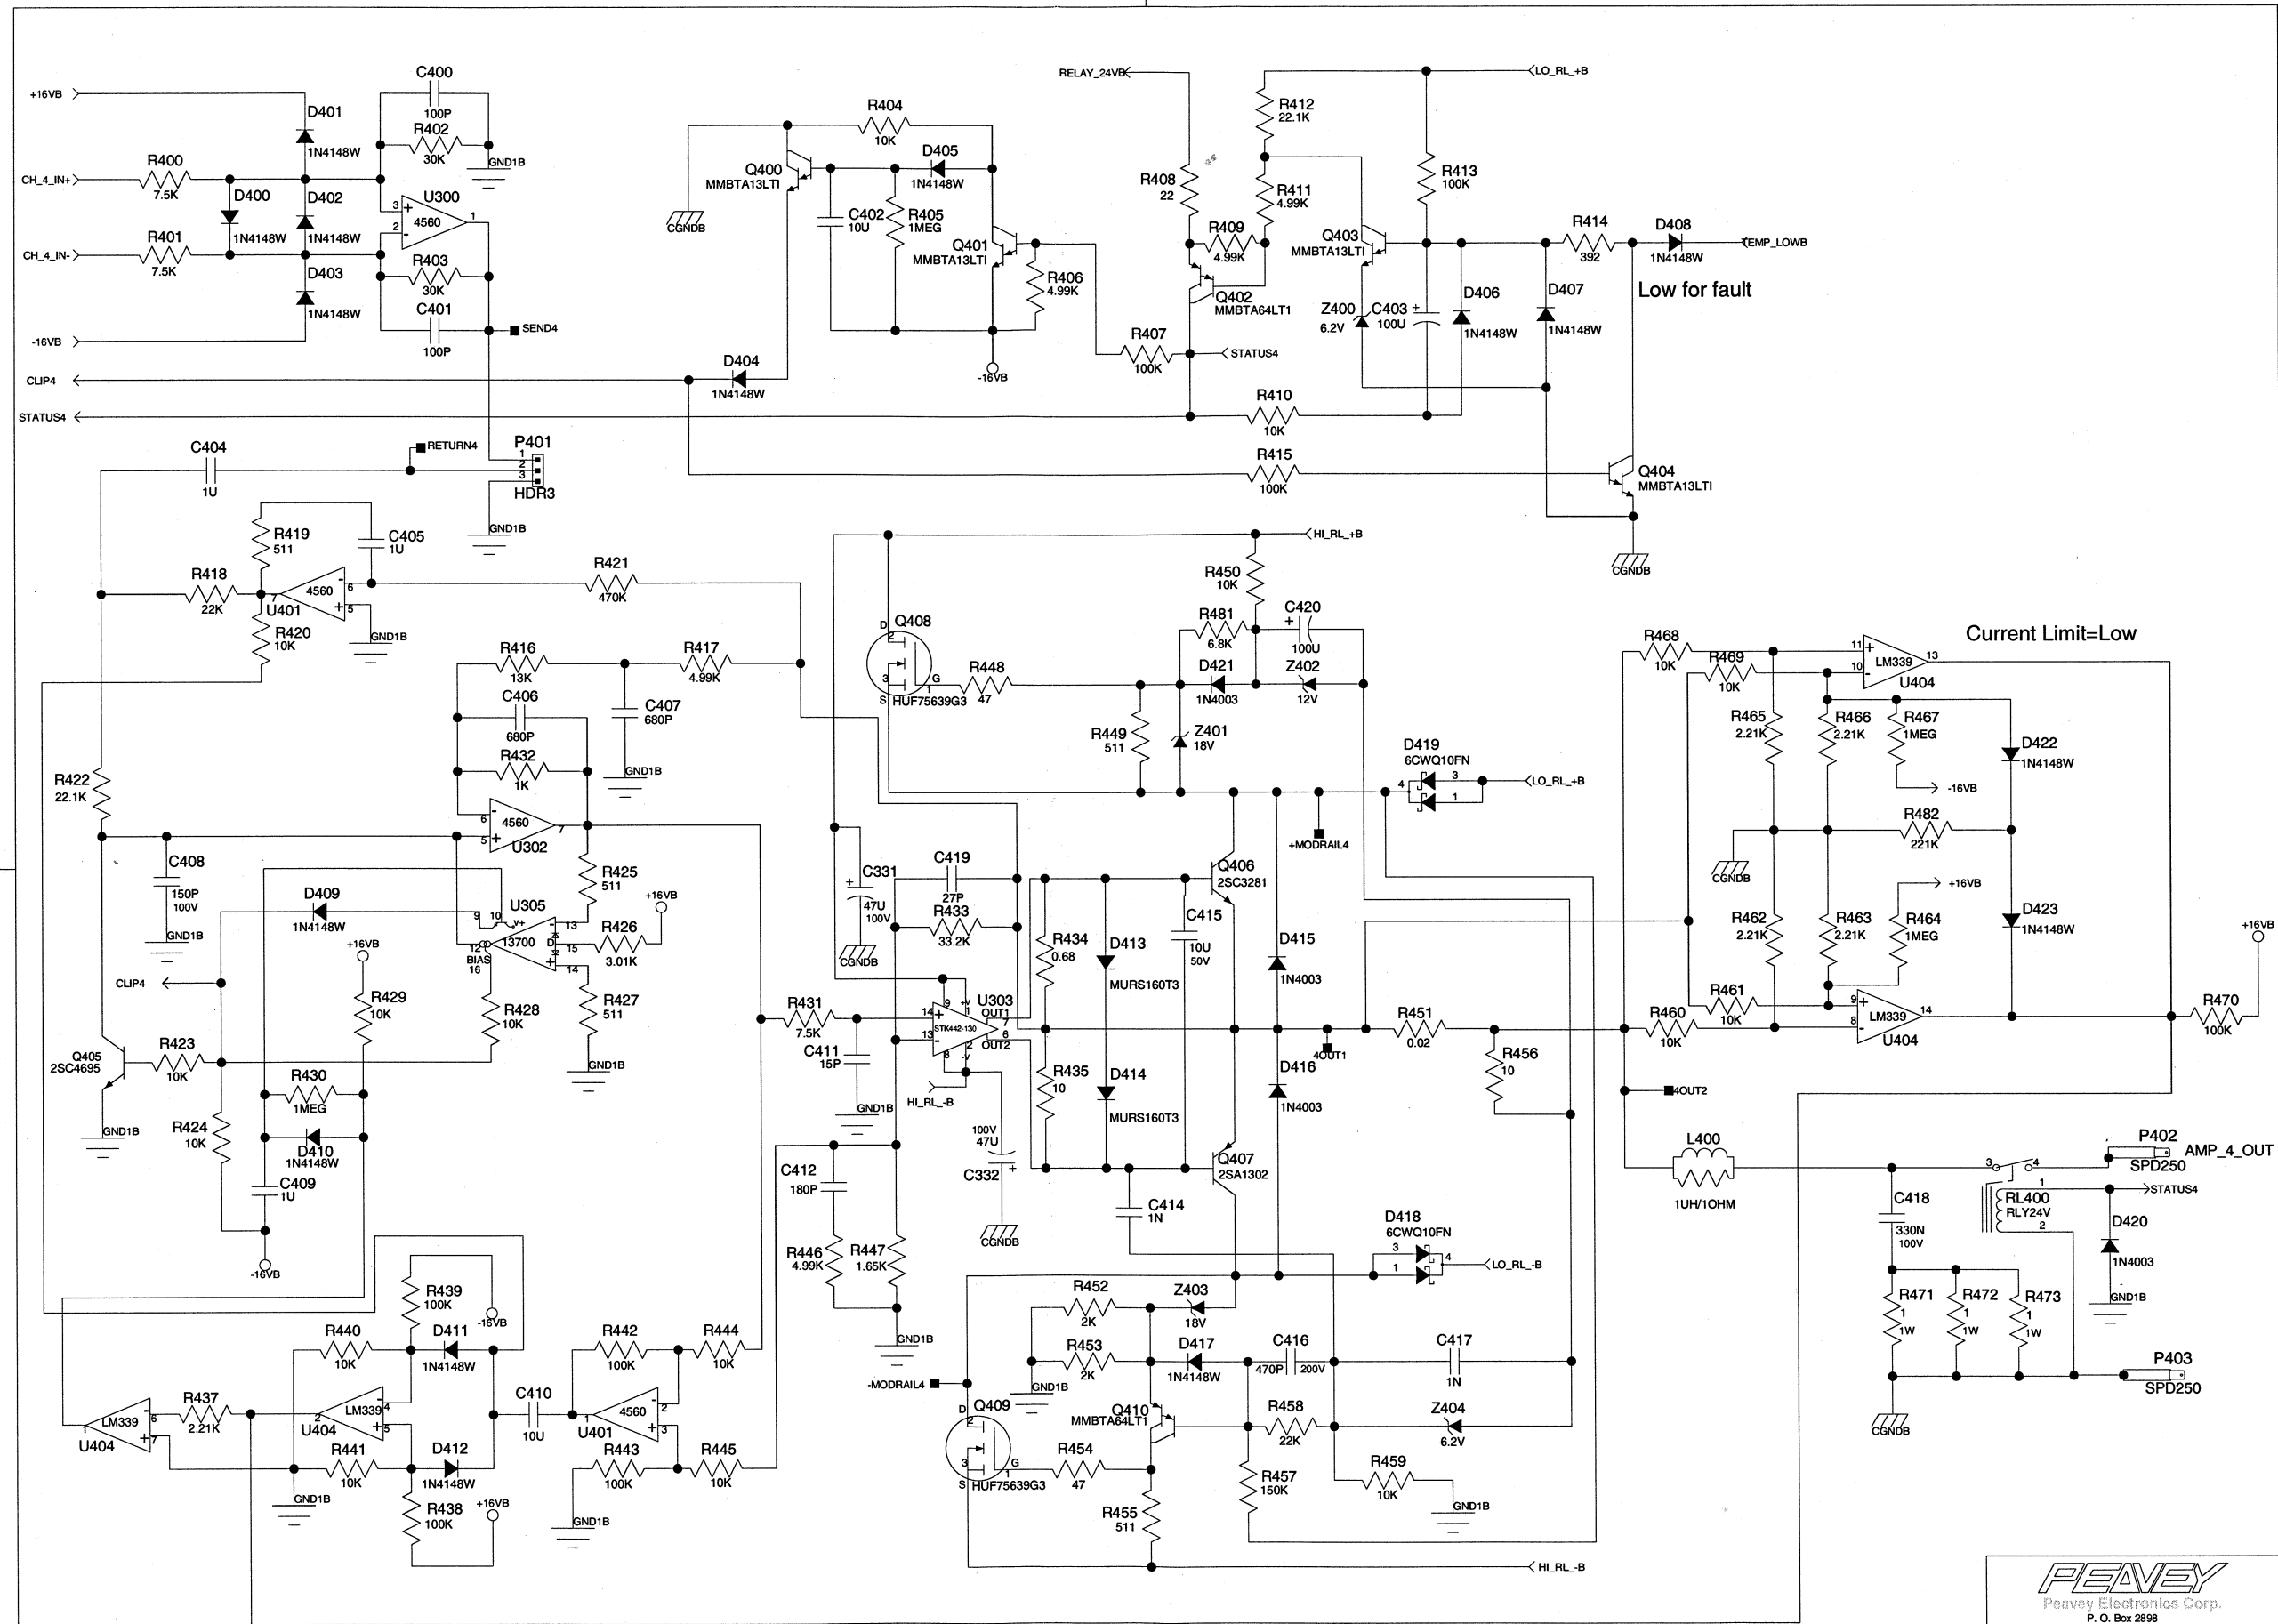

PEAVEY
Peavey Electronics Corp.
P. O. Box 2898
Meridian, MS 39301

Title: **CS800X4**
Sheet Title:
C Sheet 6 of 8 Date: 11-23-2004_11:26