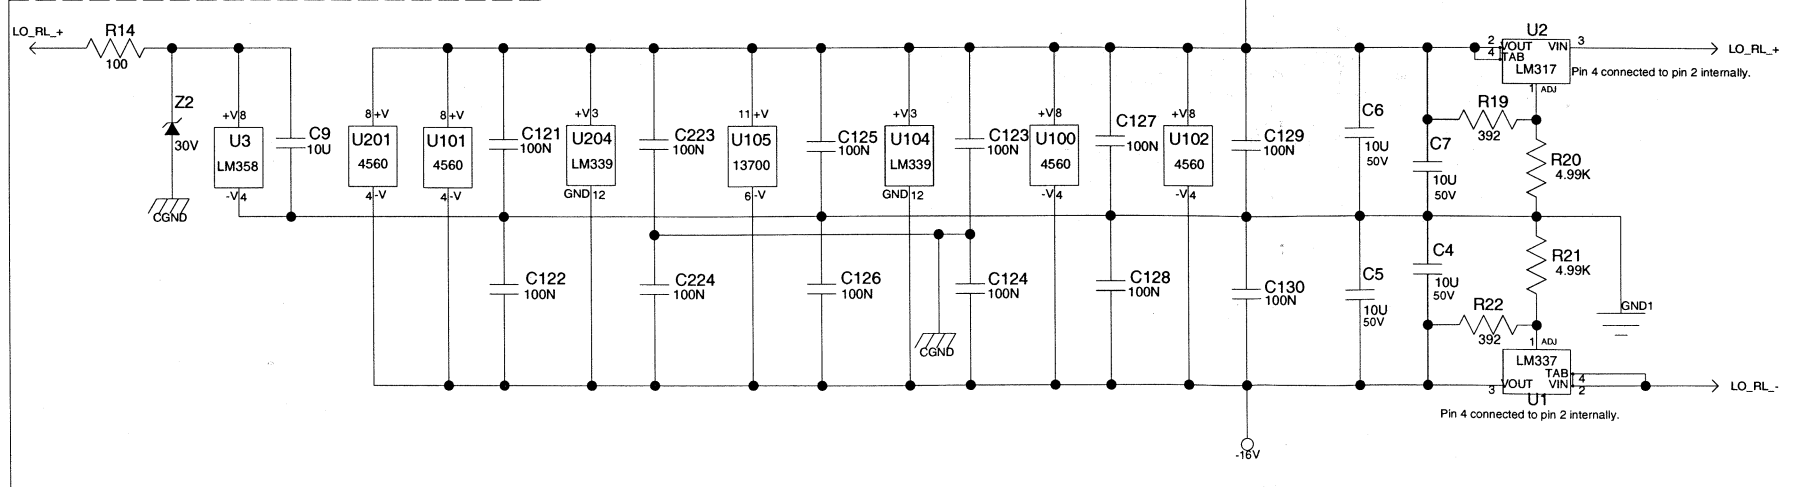

PEAVEY
PROFESSIONAL AUDIO EQUIPMENT

P. O. Box 2998
 Meridian, MS 39301

CS800X4

C Sheet 3 of 8 Date: 11-23-2004_11:26

PEAVEY
 P. O. Box 2898
 Meridian, MS 39301

CS800X4

C Sheet 4 of 8 Date: 11-19-2004_12:01

PEAVEY
 Peavey Electronics Corp.
 P. O. Box 2598
 Meridian, MS 39301

CS800X4

C Sheet 5 of 8 Date: 11-23-2004_11:26

PEAVEY
 Peavey Electronics Corp.
 P. O. Box 2898
 Meridian, MS 39301

CS800X4

Sheet 6 of 8 Date: 2-2-2005_9:58

Orient Power Hi-Fi Manufacturing Ltd.	MODEL	CS800x4
	PCB	MAIN
	P/N	55-0804014-20-21
	ISSUE	-
	LAYER	TOP COPPER

Orient Power Hi-Fi Manufacturing Ltd.	MODEL	CS8004
	PCB	MAIN
	P/N	55-0804014-20-21
	ISSUE	-
	LAYER	BOTTOM COPPER

Orient Power Hi-Fi Manufacturing Ltd.	
MODEL	CS800x4
PCB	MAIN
P/N	55-0804014-20-21
ISSUE	-
LAYER	BOTTOM COPPER

Orient Power Hi-Fi Manufacturing LTD.	
MODEL	CS800x4
PCB	MAIN
P/N	55-0804014-20-21
ISSUE	-
LAYER	TOP COPPER

Speaker Outputs

Display Board

Input Board

PEAVEY
P. O. Box 2898
Meridian, MS 39301

CS800X4

C Sheet 7 of 8 Date: 11-19-2004_12:01