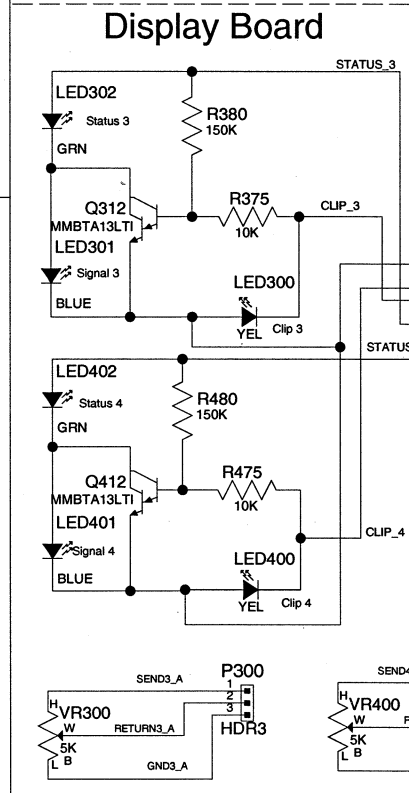

Orient Power Hi-Fi Manufacturing LTD.	
MODEL	CS800x4
PCB	MAIN
P/N	55-0804014-20-21
ISSUE	-
LAYER	TOP COPPER

Speaker Outputs

Display Board

Input Board

PEAVEY
P. O. Box 2898
Meridian, MS 39301

CS800X4

C Sheet 7 of 8 Date: 11-19-2004_12:01

Sheet Title: **CS800X4**

C Sheet 2 of 8 Date: 11-23-2004_11:26

PEAVEY
 Peavey Electronics Corp.
 P. O. Box 2898
 Meridian, MS 39301

Sheet Title: **CS800X4**

PEAVEY
Peavey Electronics Corp.
P. O. Box 2898
Meridian, MS 39301

CS800X4

Sheet Title:
C Sheet 4 of 8 Date: 11-19-2004_12:01

PEAVEY
 Peavey Electronics Corp.
 P. O. Box 2898
 Meridian, MS 39301

Title: **CS800X4**
 Sheet Title:

PEAVEY
 Peavey Electronics Corp.
 P. O. Box 2898
 Meridian, MS 39301

Title: **CS800X4**
 Sheet Title:
 C Sheet 6 of 8 Date: 11-23-2004_11:26

PEAVEY
 Peavey Electronics Corp.
 P. O. Box 2898
 Meridian, MS 39301

CS800X4