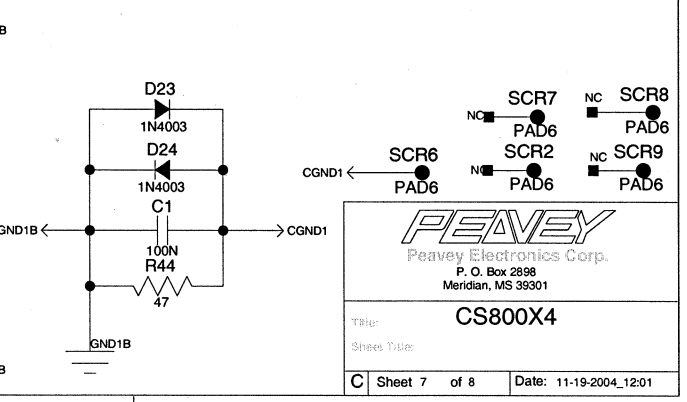

Sheet Title: **CS800X4**

C Sheet 2 of 8 Date: 11-23-2004_11:26

PEAVEY
 Peavey Electronics Corp.
 P. O. Box 2898
 Meridian, MS 39301

Sheet Title: **CS800X4**

PEAVEY
Peavey Electronics Corp.
P. O. Box 2898
Meridian, MS 39301

CS800X4

Sheet Title:
C Sheet 4 of 8 Date: 11-19-2004_12:01

PEAVEY
 Peavey Electronics Corp.
 P. O. Box 2898
 Meridian, MS 39301

Title: **CS800X4**
 Sheet Title:

PEAVEY
 Peavey Electronics Corp.
 P. O. Box 2898
 Meridian, MS 39301

Title: **CS800X4**
 Sheet Title:
 C Sheet 6 of 8 Date: 11-23-2004_11:26

PEAVEY
 Peavey Electronics Corp.
 P. O. Box 2898
 Meridian, MS 39301

CS800X4