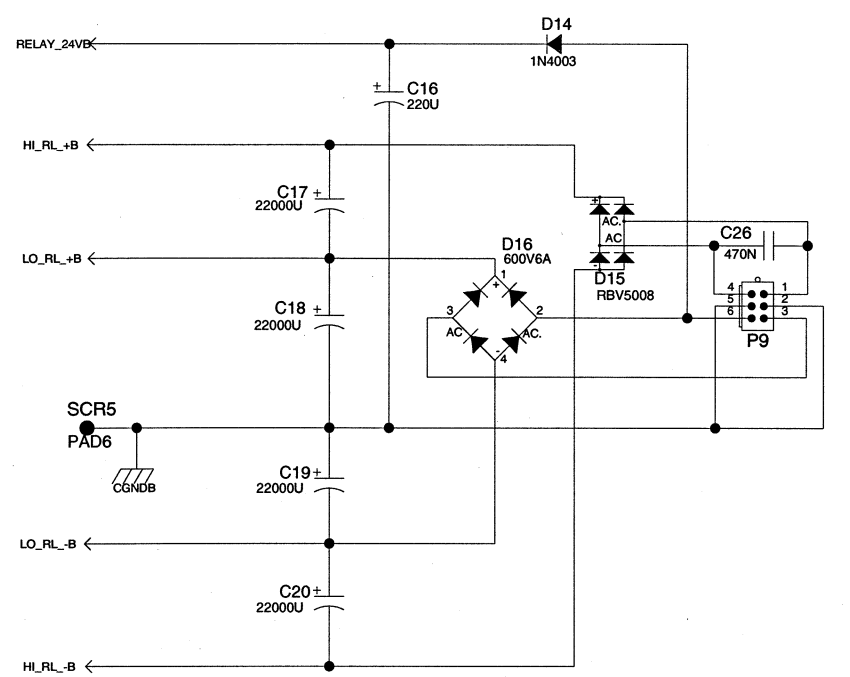

PEAVEY
Peavey Electronics Corp.
P. O. Box 2898
Meridian, MS 39301

CS800X4