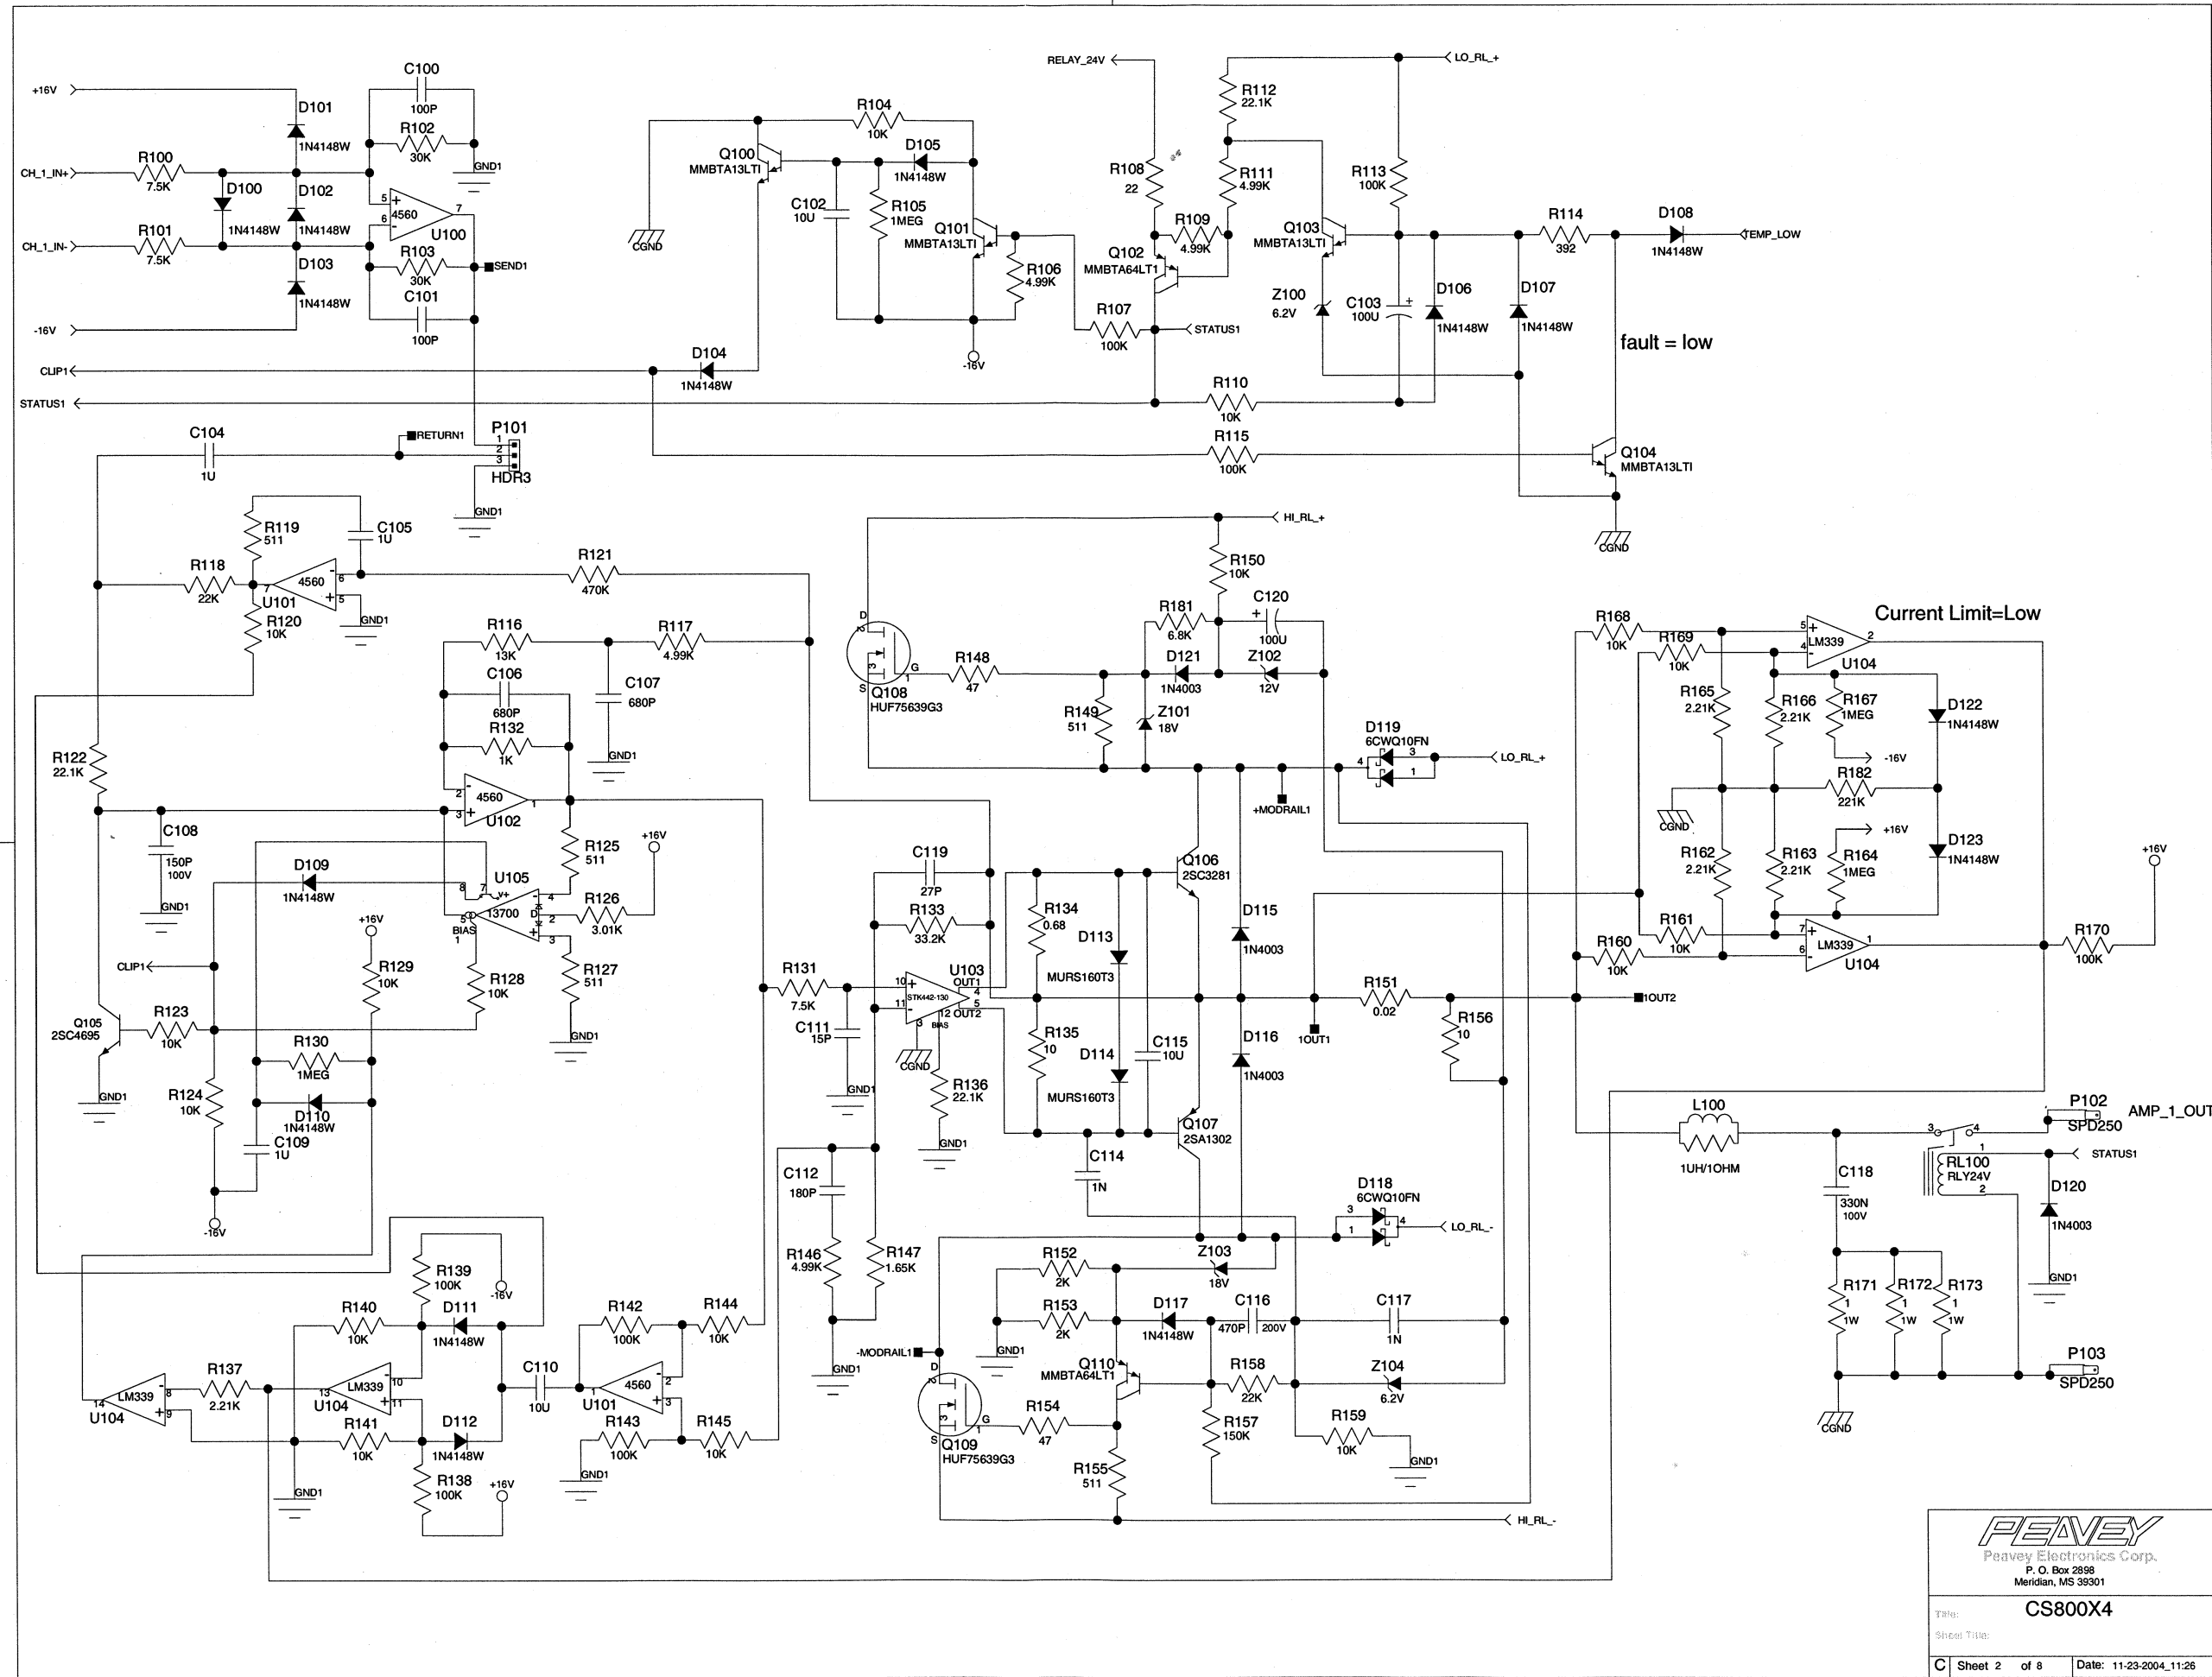

PEAVEY
Peavey Electronics Corp.
P. O. Box 2898
Meridian, MS 39301

Sheet Title: **CS800X4**

C Sheet 2 of 8 Date: 11-23-2004_11:26