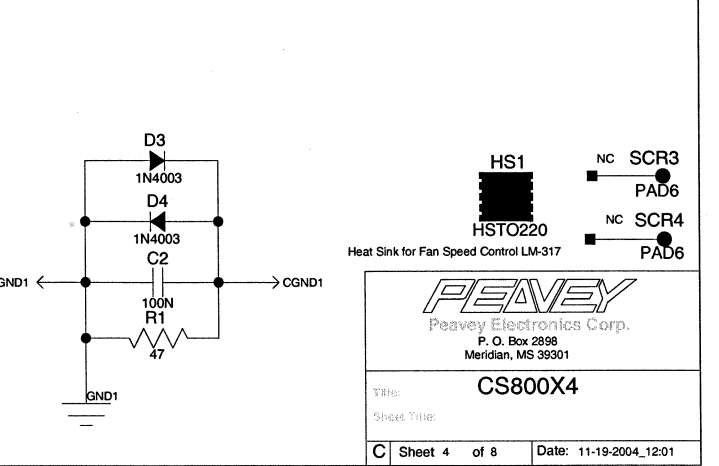

Sheet Title: **CS800X4**

C Sheet 2 of 8 Date: 11-23-2004_11:26

PEAVEY
 Peavey Electronics Corp.
 P. O. Box 2898
 Meridian, MS 39301

Sheet Title: **CS800X4**

PEAVEY
Peavey Electronics Corp.
P. O. Box 2898
Meridian, MS 39301