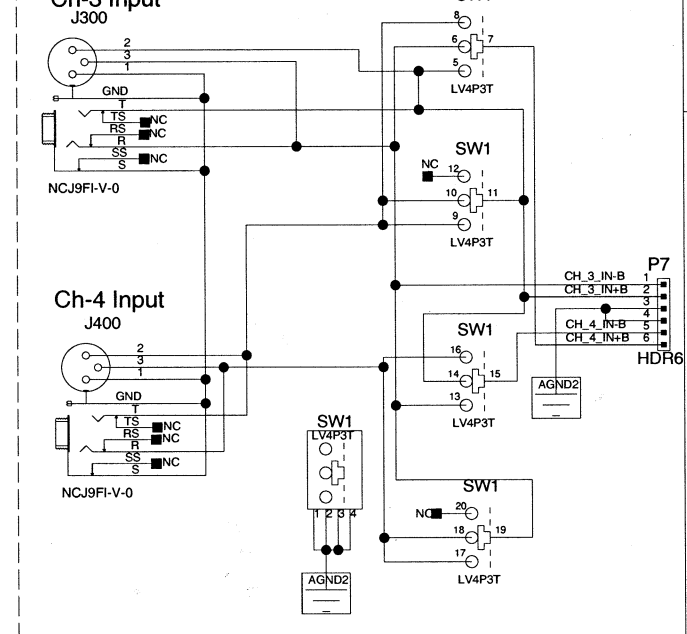

Orient Power Hi-Fi Manufacturing LTD.	
MODEL	CS800x4
PCB	MAIN
P/N	55-0804014-20-21
ISSUE	-
LAYER	TOP COPPER

Speaker Outputs

Display Board

Input Board

PEAVEY
P. O. Box 2898
Meridian, MS 39301

CS800X4

C Sheet 7 of 8 Date: 11-19-2004_12:01