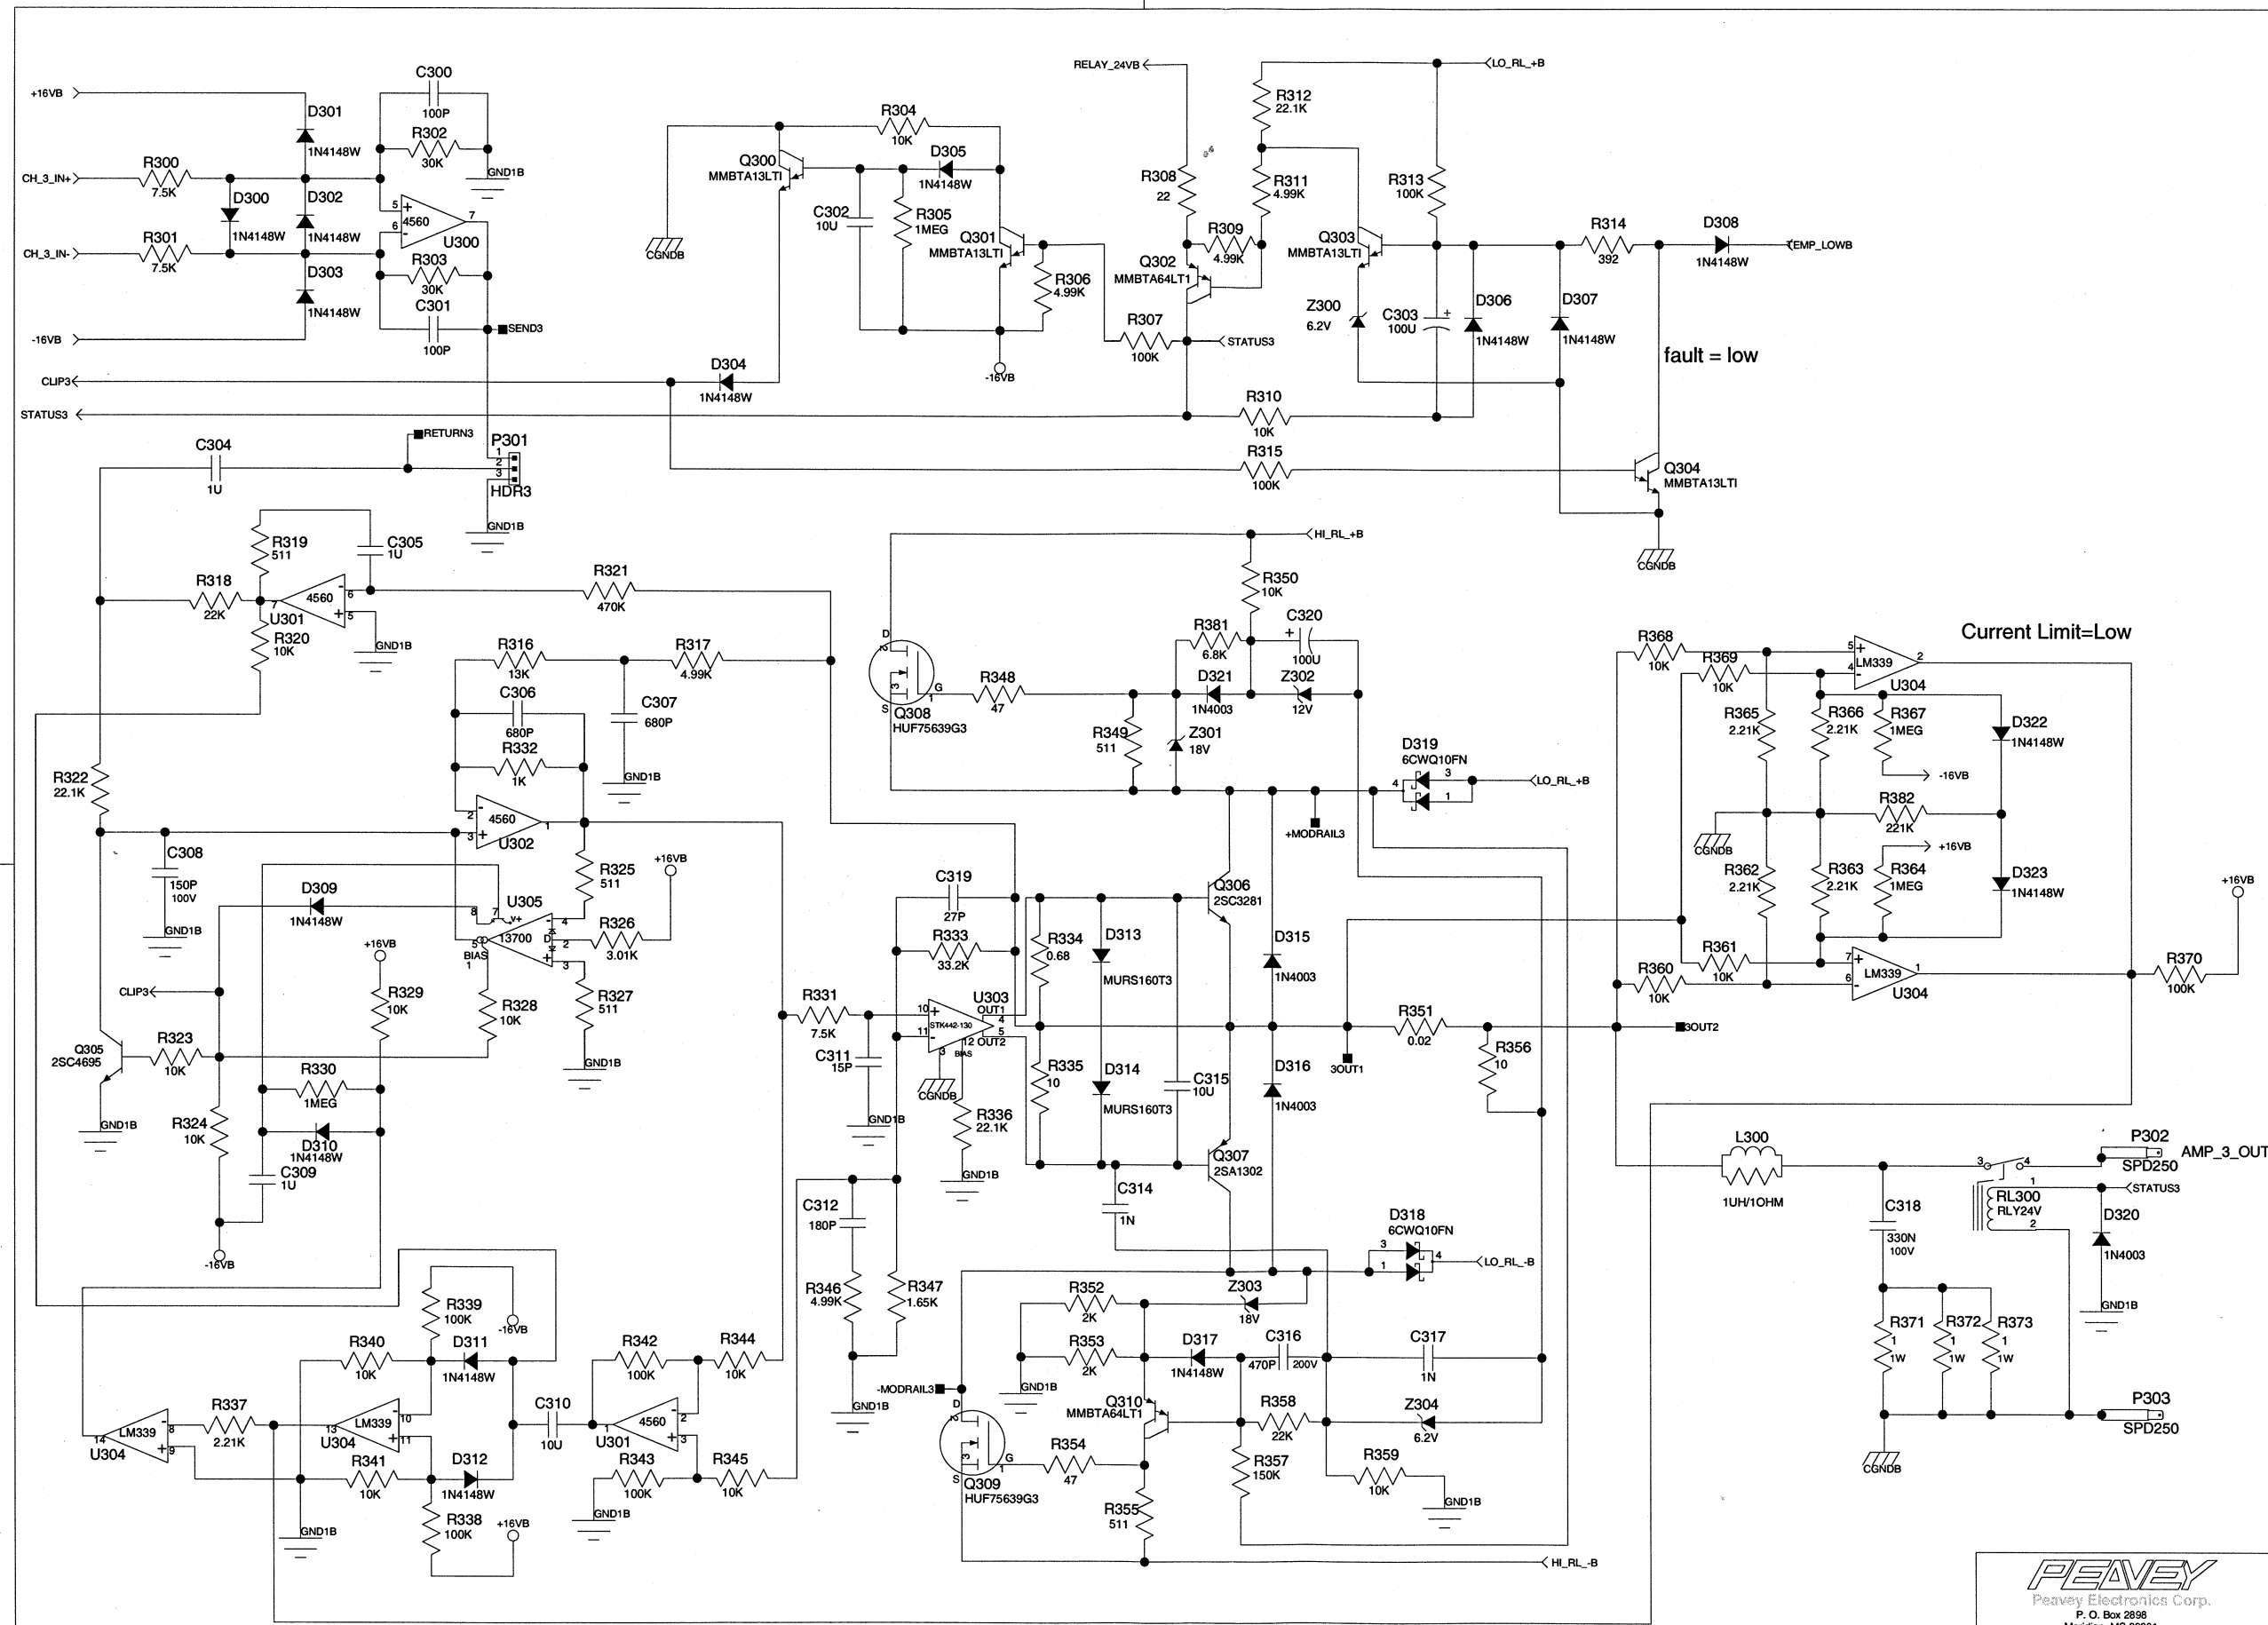

PEAVEY
Peavey Electronics Corp.
P. O. Box 2898
Meridian, MS 39301

Title: **CS800X4**
Sheet Title: