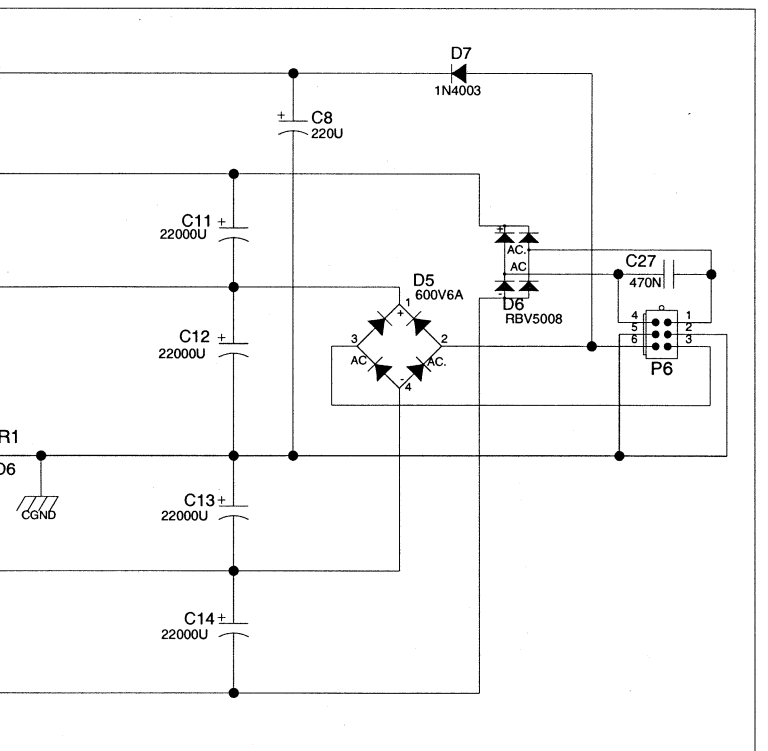

PEAVEY
P. O. Box 2898
Meridian, MS 39301

CS800X4

C Sheet 4 of 8 Date: 11-19-2004_12:01