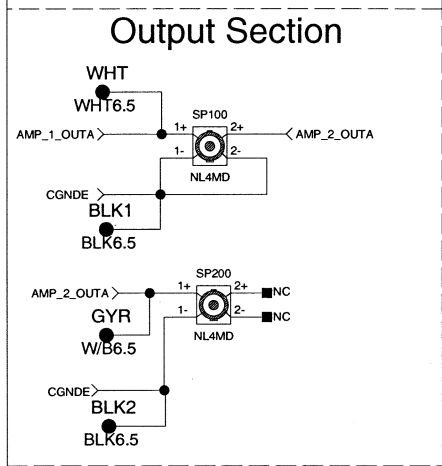

PEAVEY
P. O. Box 2898
Meridian, MS 39301

CS800X4

C Sheet 4 of 8 Date: 11-19-2004_12:01