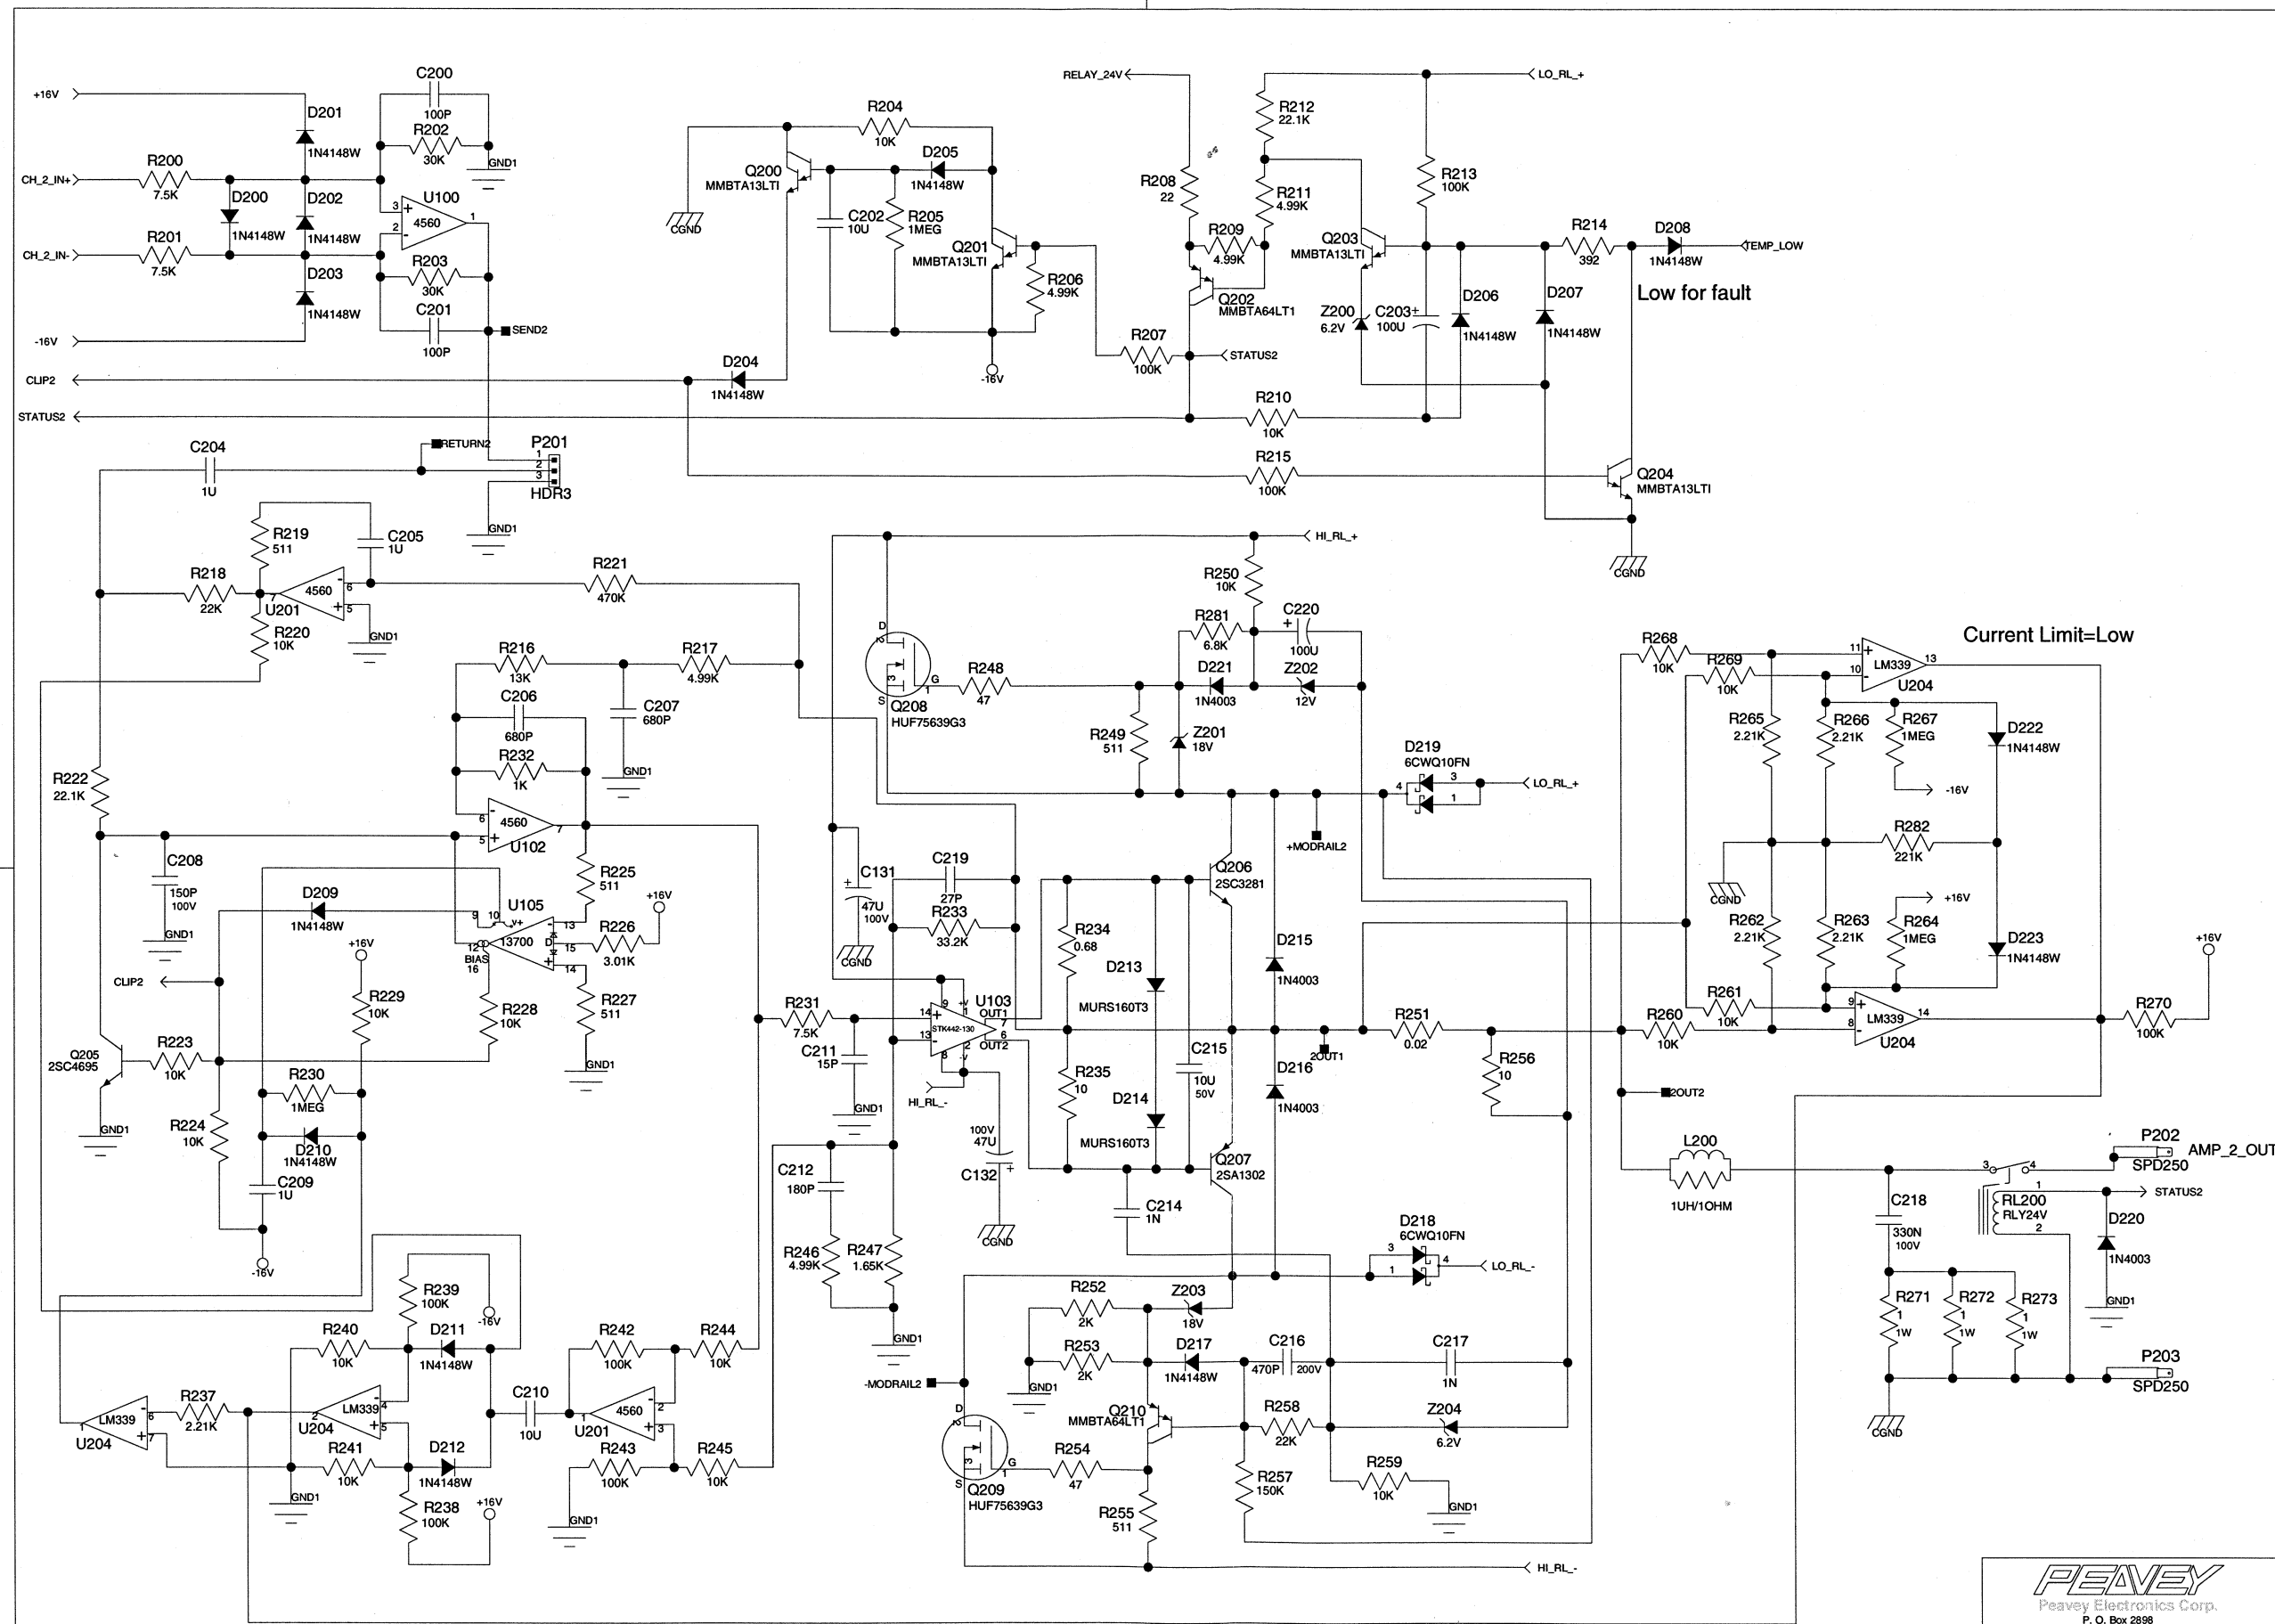

PEAVEY
Peavey Electronics Corp.
P. O. Box 2898
Meridian, MS 39301

Sheet Title: **CS800X4**