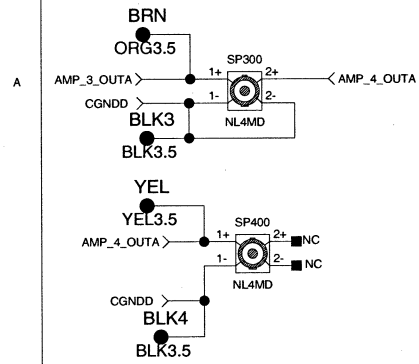

Orient Power Hi-Fi Manufacturing Ltd.	MODEL	CS8004
	PCB	MAIN
	P/N	55-0804014-20-21
	ISSUE	-
	LAYER	BOTTOM COPPER

Orient Power Hi-Fi Manufacturing Ltd.	
MODEL	CS800x4
PCB	MAIN
P/N	55-0804014-20-21
ISSUE	-
LAYER	BOTTOM COPPER

Orient Power Hi-Fi Manufacturing LTD.	
MODEL	CS800x4
PCB	MAIN
P/N	55-0804014-20-21
ISSUE	-
LAYER	TOP COPPER

Speaker Outputs

Display Board

Input Board

PEAVEY
P. O. Box 2898
Meridian, MS 39301

CS800X4

C Sheet 7 of 8 Date: 11-19-2004_12:01