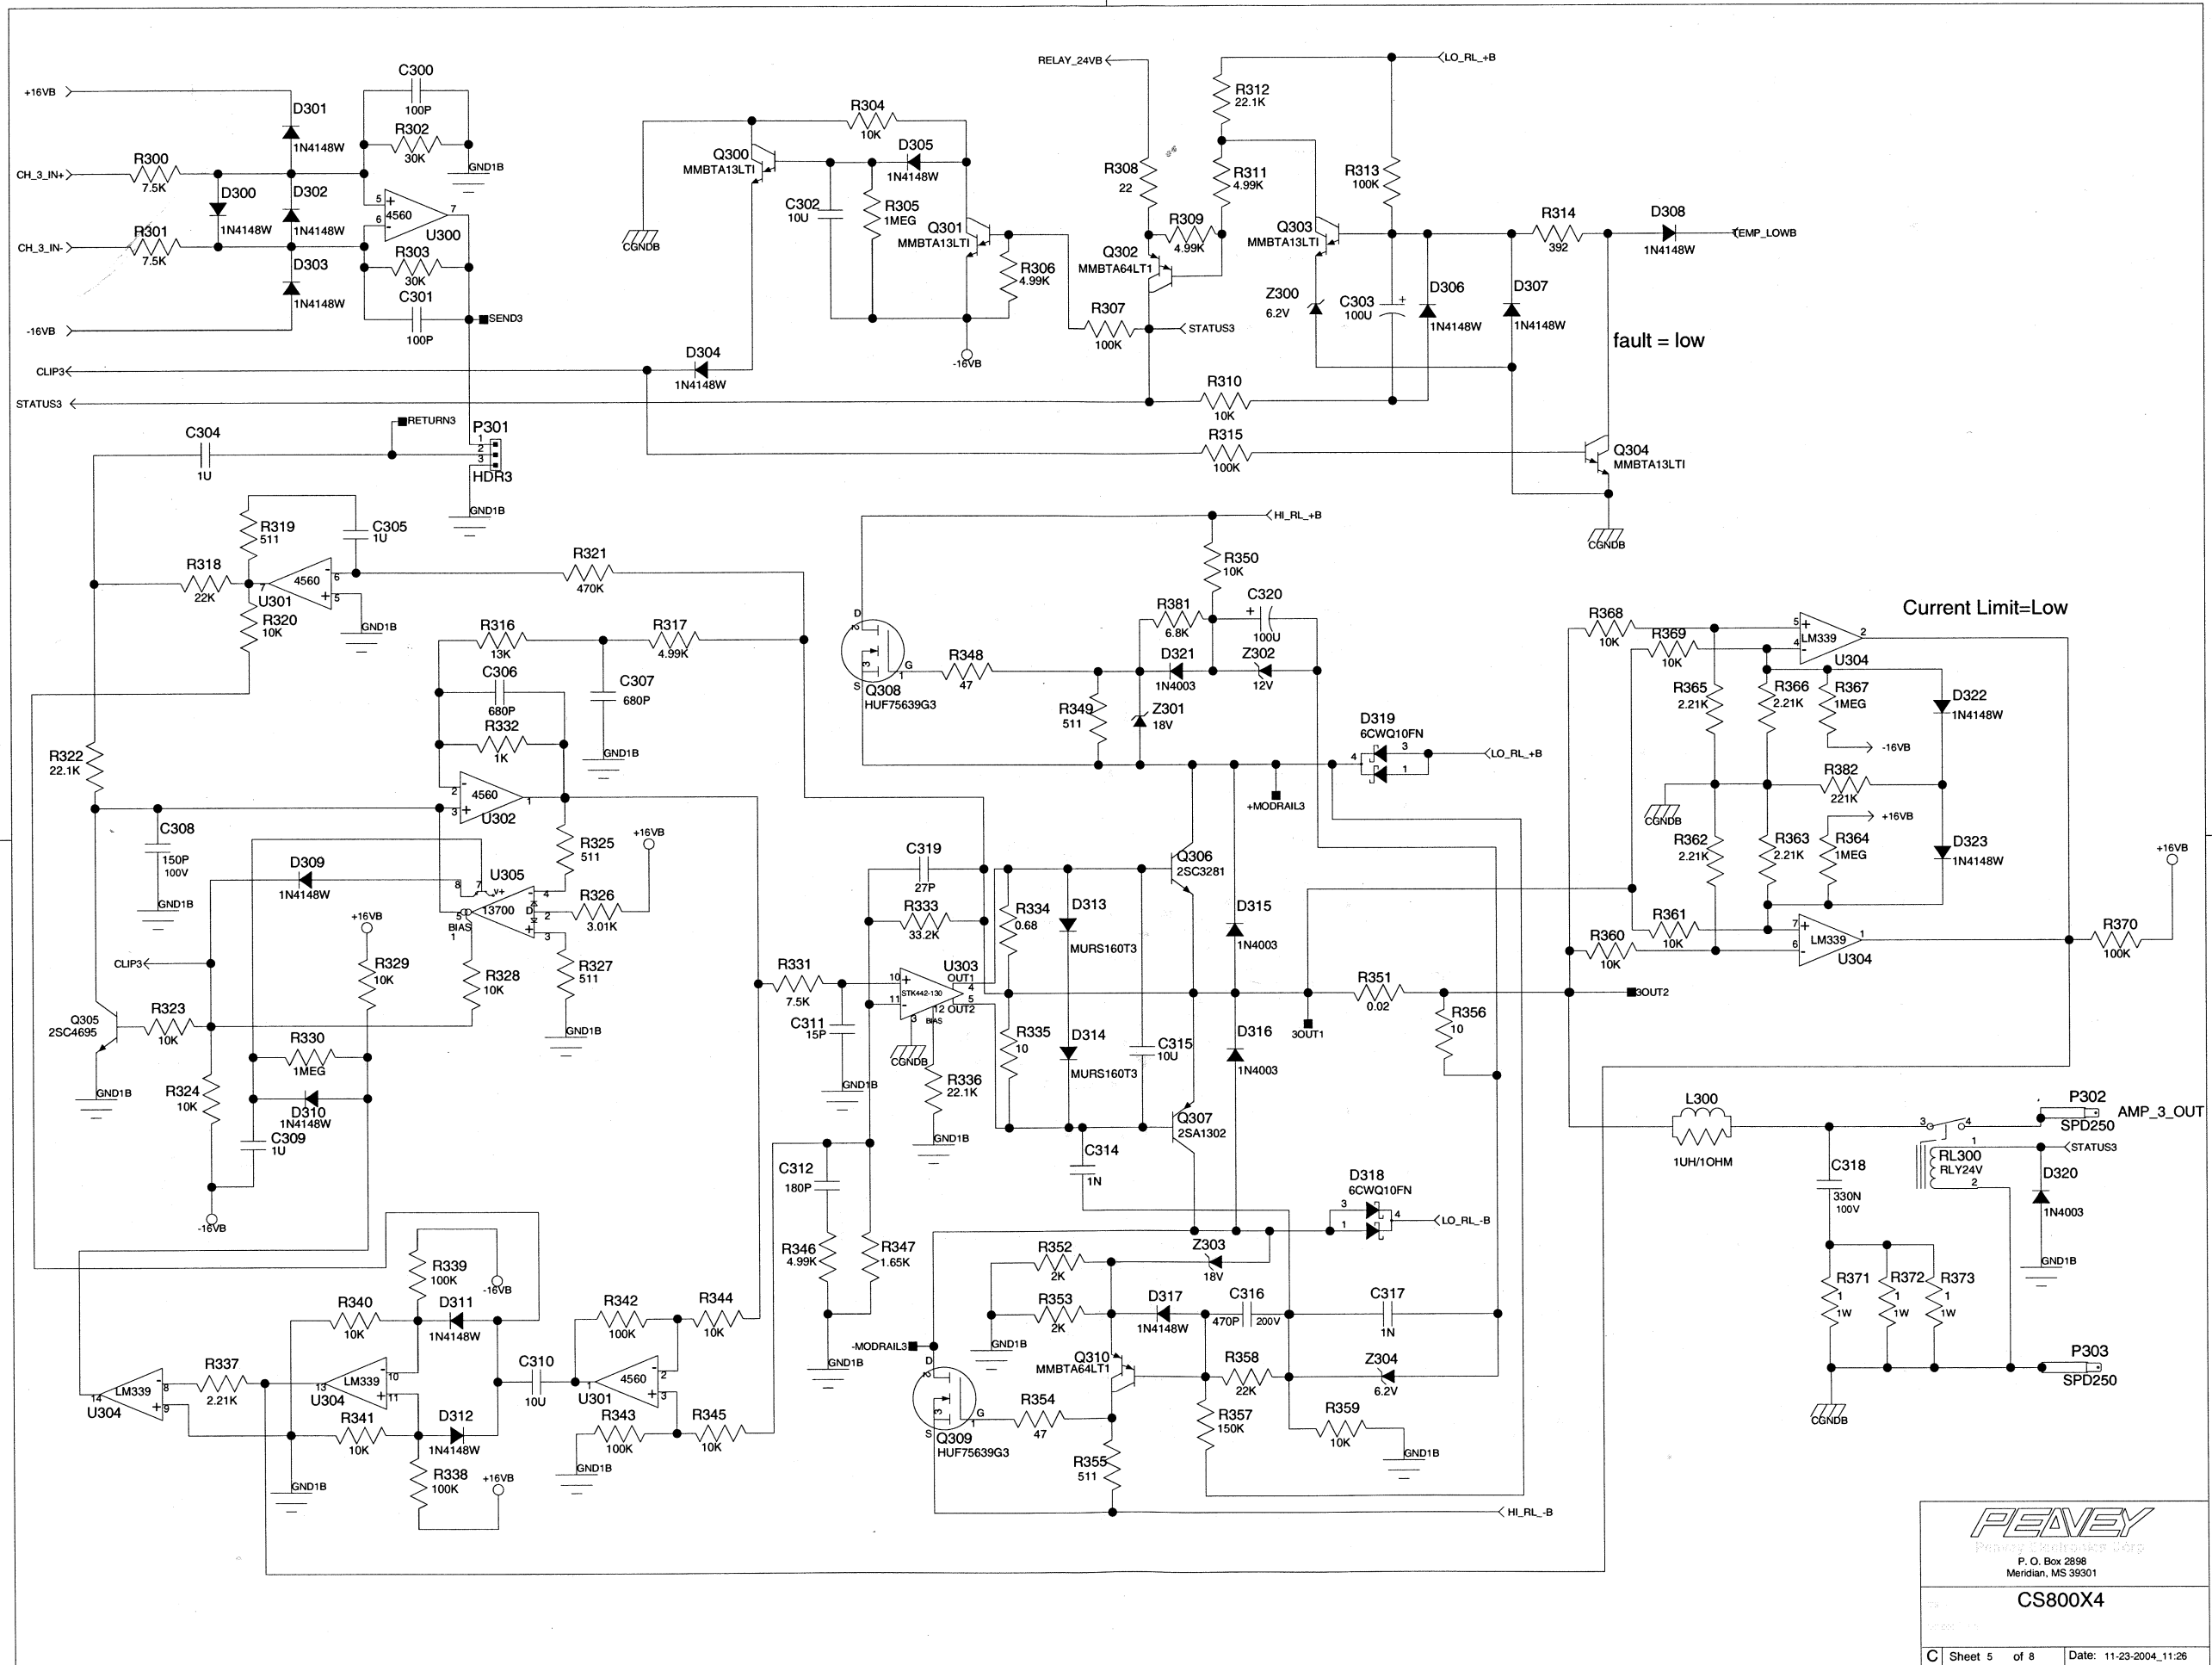

PEAVEY
PROFESSIONAL AUDIO EQUIPMENT

P. O. Box 2998
 Meridian, MS 39301

CS800X4

C Sheet 3 of 8 Date: 11-23-2004_11:26

PEAVEY
 P. O. Box 2898
 Meridian, MS 39301

CS800X4

C Sheet 4 of 8 Date: 11-19-2004_12:01

PEAVEY
 Peavey Electronics Corp.
 P. O. Box 2598
 Meridian, MS 39301

CS800X4

C Sheet 5 of 8 Date: 11-23-2004_11:26

PEAVEY
 Peavey Electronics Corp.
 P. O. Box 2898
 Meridian, MS 39301

CS800X4

Sheet 6 of 8 Date: 2-2-2005_9:58

Orient Power Hi-Fi Manufacturing Ltd.	MODEL	CS800x4
	PCB	MAIN
	P/N	55-0804014-20-21
	ISSUE	-
	LAYER	TOP COPPER

Orient Power Hi-Fi Manufacturing Ltd.	MODEL	CS8004
	PCB	MAIN
	P/N	55-0804014-20-21
	ISSUE	-
	LAYER	BOTTOM COPPER

Orient Power Hi-Fi Manufacturing Ltd.	
MODEL	CS800x4
PCB	MAIN
P/N	55-0804014-20-21
ISSUE	-
LAYER	BOTTOM COPPER

Orient Power Hi-Fi Manufacturing LTD.	
MODEL	CS800x4
PCB	MAIN
P/N	55-0804014-20-21
ISSUE	-
LAYER	TOP COPPER

Speaker Outputs

Display Board

Input Board

PEAVEY
P. O. Box 2898
Meridian, MS 39301

CS800X4

C Sheet 7 of 8 Date: 11-19-2004_12:01