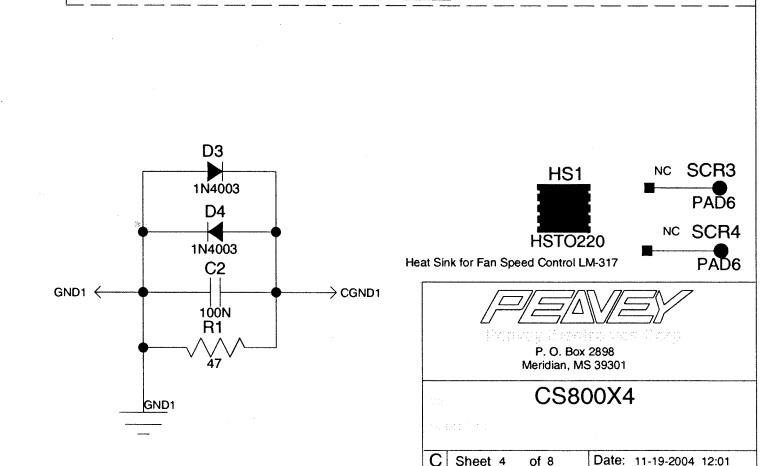

PEAVEY
P. O. Box 2898
Meridian, MS 39301

CS800X4

C Sheet 4 of 8 Date: 11-19-2004_12:01