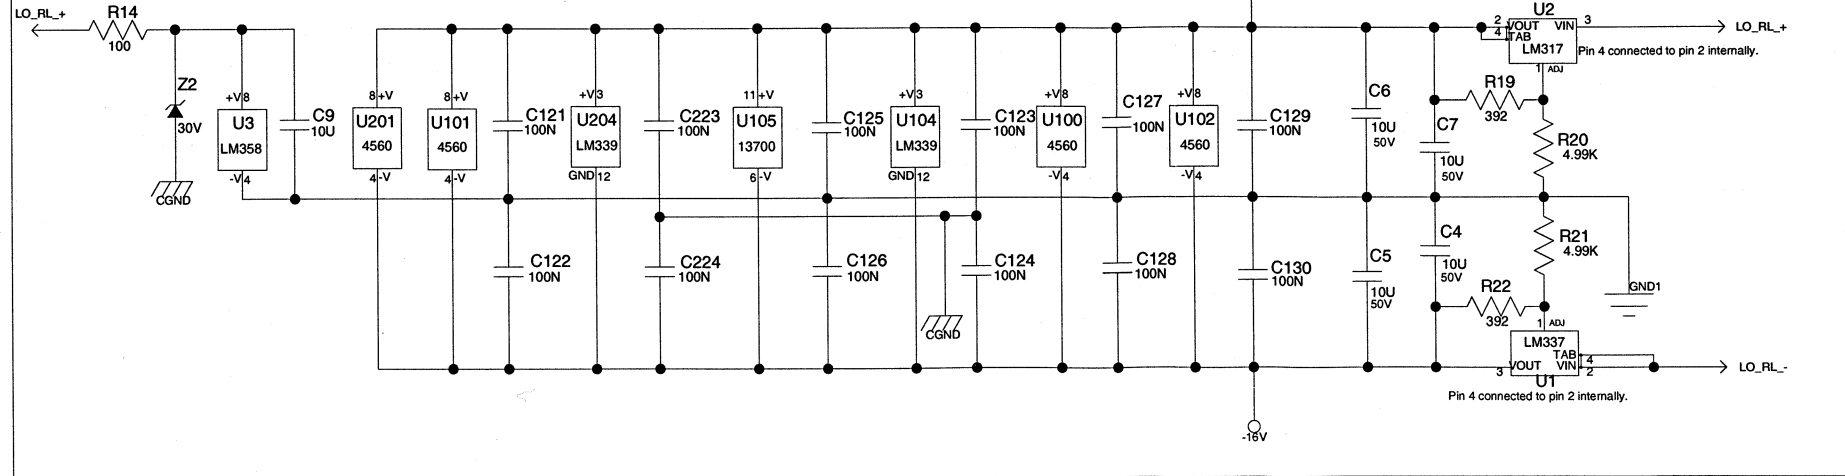

Sheet Title: **CS800X4**

C Sheet 2 of 8 Date: 11-23-2004_11:26

PEAVEY
 Peavey Electronics Corp.
 P. O. Box 2898
 Meridian, MS 39301

Sheet Title: **CS800X4**

PEAVEY
Peavey Electronics Corp.
P. O. Box 2898
Meridian, MS 39301

CS800X4

Sheet Title:
C Sheet 4 of 8 Date: 11-19-2004_12:01

PEAVEY
 Peavey Electronics Corp.
 P. O. Box 2898
 Meridian, MS 39301

Title: **CS800X4**
 Sheet Title:

PEAVEY
 Peavey Electronics Corp.
 P. O. Box 2898
 Meridian, MS 39301