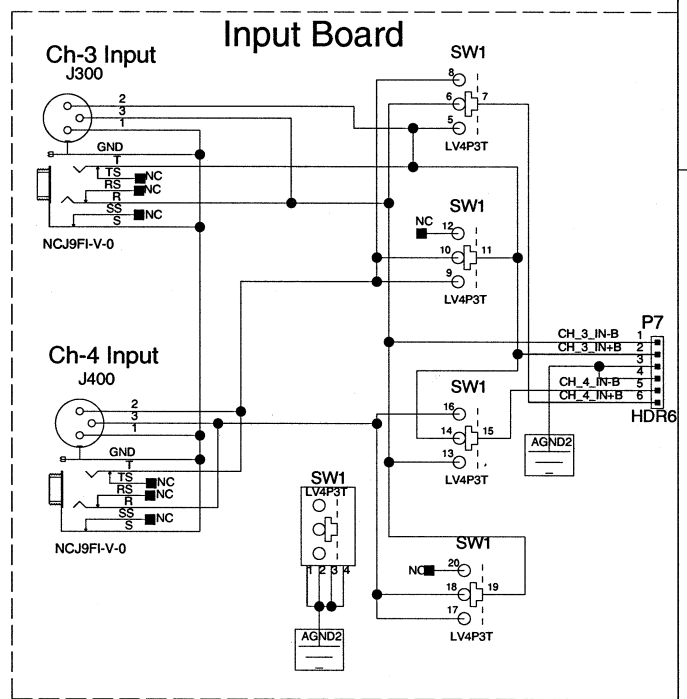

PEAVEY
Peavey Electronics Corp.
P. O. Box 2898
Meridian, MS 39301

CS800X4