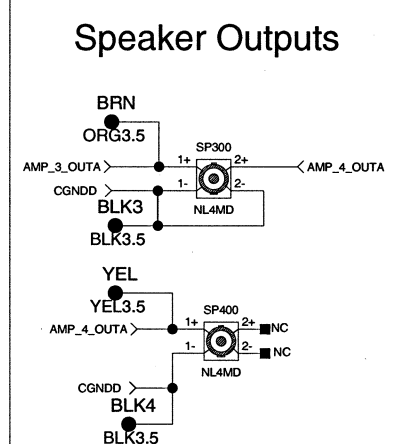

PEAVEY
Peavey Electronics Corp.
P. O. Box 2898
Meridian, MS 39301

CS800X4