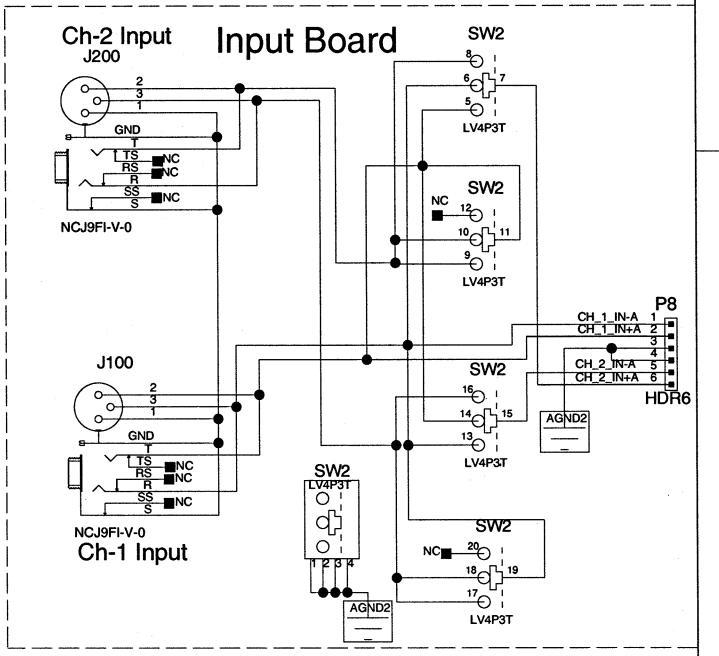

Sheet Title: **CS800X4**

C Sheet 2 of 8 Date: 11-23-2004_11:26

PEAVEY
 Peavey Electronics Corp.
 P. O. Box 2898
 Meridian, MS 39301

Sheet Title: **CS800X4**

PEAVEY
Peavey Electronics Corp.
P. O. Box 2898
Meridian, MS 39301