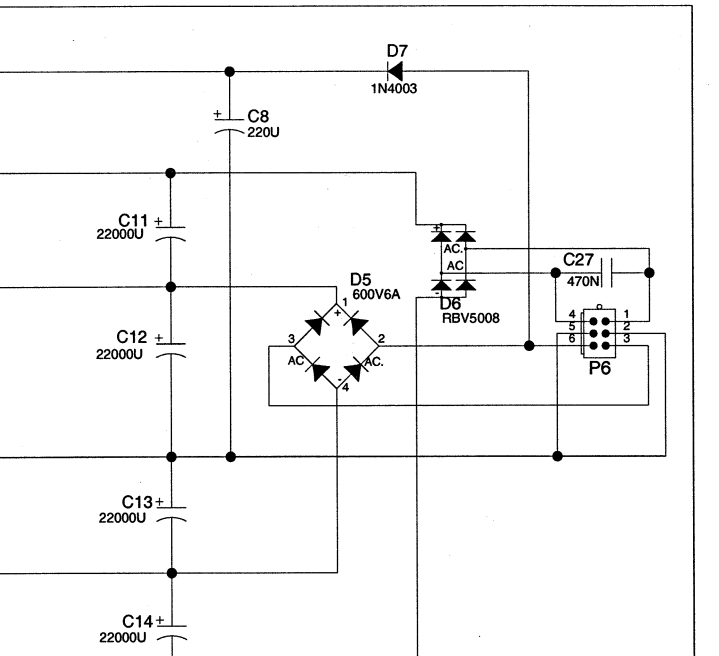

Sheet Title: **CS800X4**

C Sheet 2 of 8 Date: 11-23-2004_11:26

PEAVEY
 Peavey Electronics Corp.
 P. O. Box 2898
 Meridian, MS 39301

Sheet Title: **CS800X4**

PEAVEY
Peavey Electronics Corp.
P. O. Box 2898
Meridian, MS 39301

CS800X4

Sheet Title:
C Sheet 4 of 8 Date: 11-19-2004_12:01

PEAVEY
 Peavey Electronics Corp.
 P. O. Box 2898
 Meridian, MS 39301

Title: **CS800X4**
 Sheet Title:

PEAVEY
 Peavey Electronics Corp.
 P. O. Box 2898
 Meridian, MS 39301