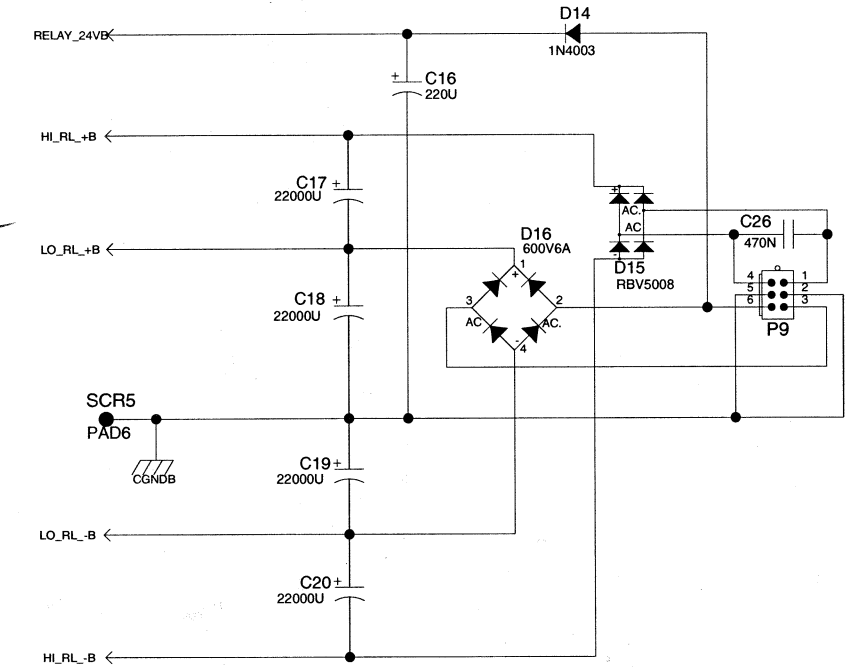

Orient Power Hi-Fi Manufacturing LTD.	
MODEL	CS800x4
PCB	MAIN
P/N	55-0804014-20-21
ISSUE	-
LAYER	TOP COPPER

Speaker Outputs

Display Board

Input Board

PEAVEY
P. O. Box 2898
Meridian, MS 39301

CS800X4

C Sheet 7 of 8 Date: 11-19-2004_12:01