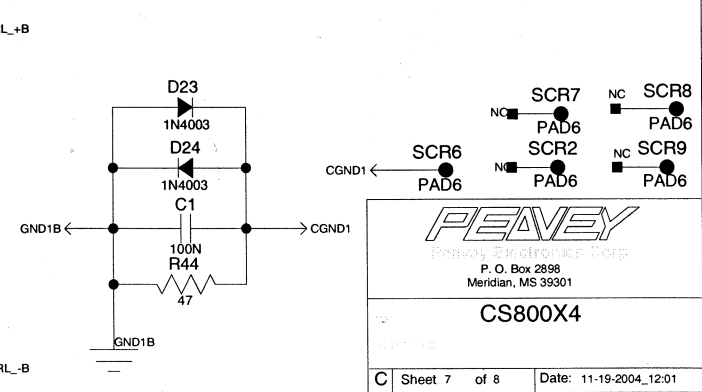

Orient Power Hi-Fi Manufacturing LTD.	
MODEL	CS800x4
PCB	MAIN
P/N	55-0804014-20-21
ISSUE	-
LAYER	TOP COPPER

Speaker Outputs

Display Board

Input Board

PEAVEY
P. O. Box 2898
Meridian, MS 39301

CS800X4

C Sheet 7 of 8 Date: 11-19-2004_12:01