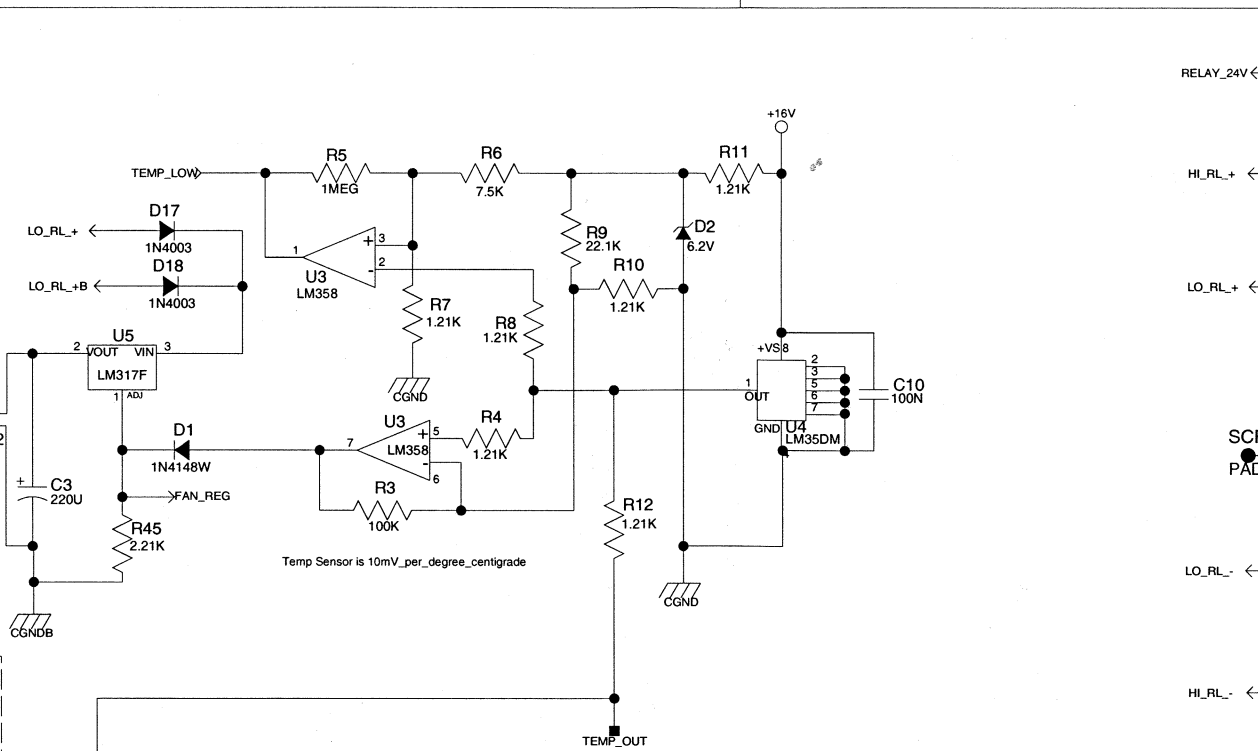

PEAVEY
P. O. Box 2898
Meridian, MS 39301

CS800X4

C Sheet 4 of 8 Date: 11-19-2004_12:01