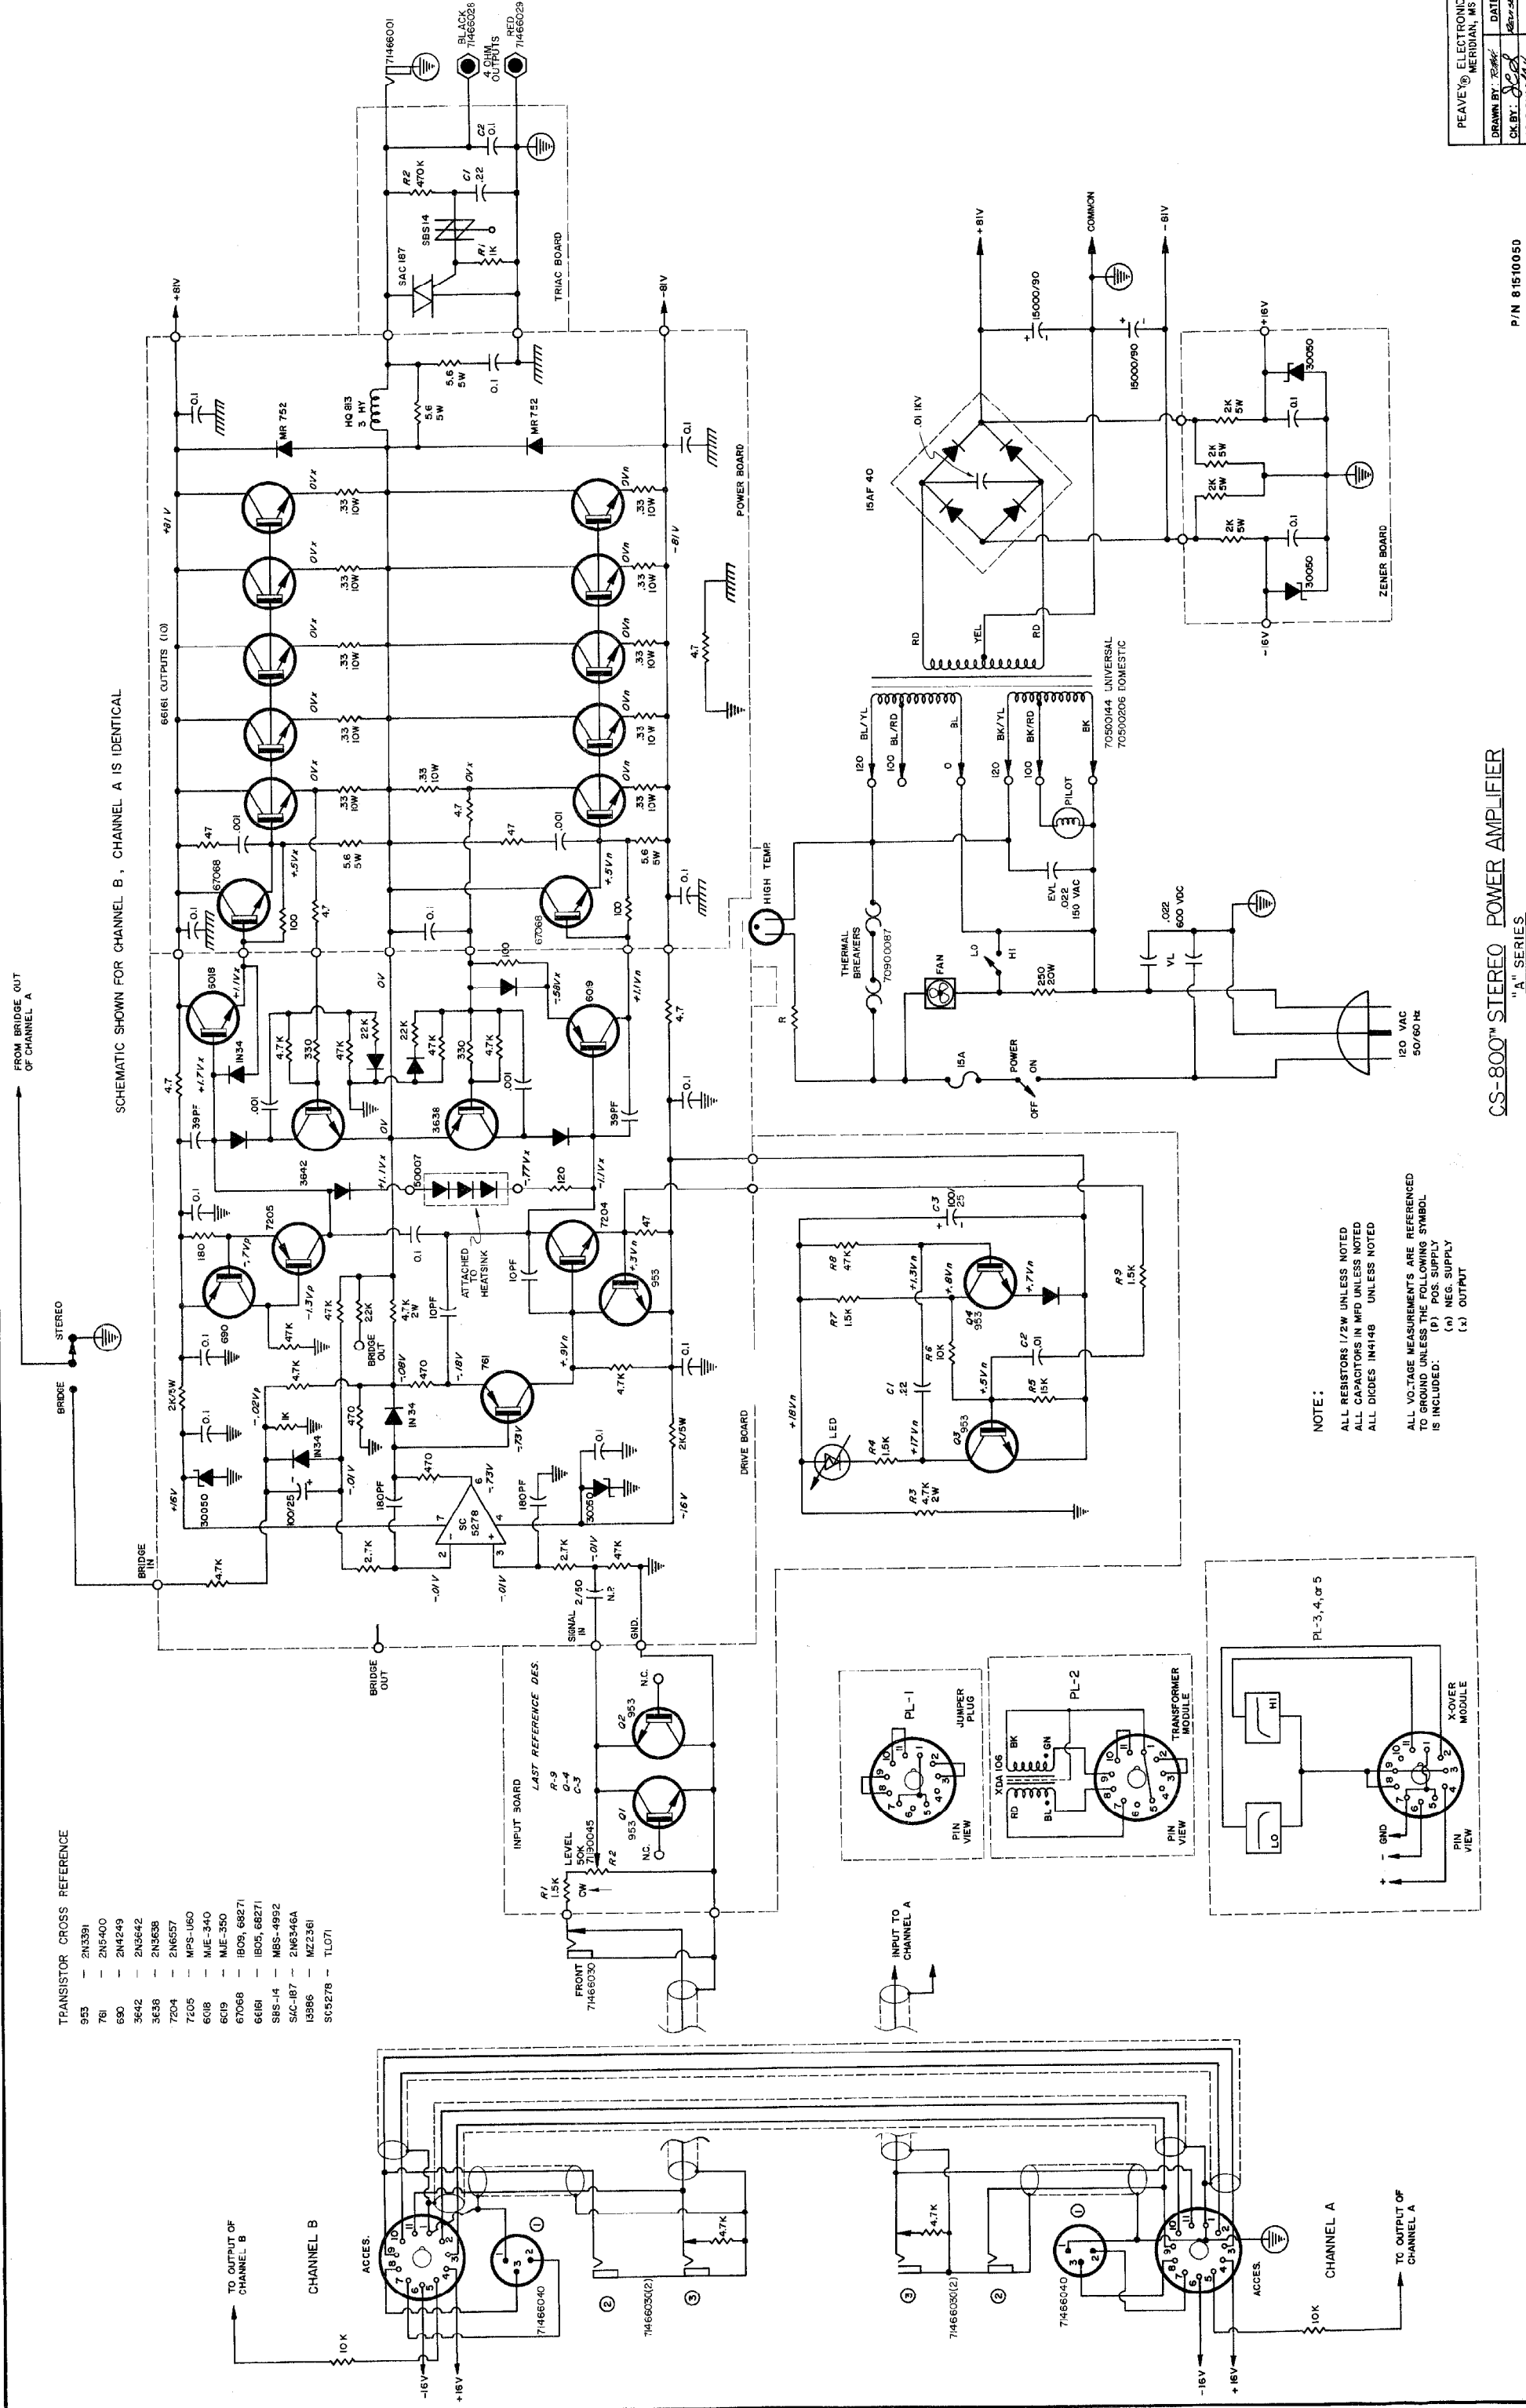

CS-800™ STEREO POWER AMPLIFIER  
 "A" SERIES

TRANSISTOR CROSS REFERENCE

953	2N3391
781	2N5400
690	2N4249
3642	2N3642
3638	2N3638
7204	2N6557
7205	MPS-160
6018	MJE-340
6019	MJE-350
6706B	1B09, 68271
66161	1B05, 68271
SRS-14	MRS-4992
SAC-187	2N6346A
13986	MZ2361
SC5278	TL071

SCHEMATIC SHOWN FOR CHANNEL B, CHANNEL A IS IDENTICAL

NOTE:  
 ALL RESISTORS 1/2W UNLESS NOTED  
 ALL CAPACITORS IN MFD UNLESS NOTED  
 ALL DIODES 1N4148 UNLESS NOTED  
 ALL VOLTAGE MEASUREMENTS ARE REFERENCED TO GROUND UNLESS THE FOLLOWING SYMBOL IS INCLUDED:  
 (P) POS. SUPPLY  
 (N) NEG. SUPPLY  
 (S) OUTPUT