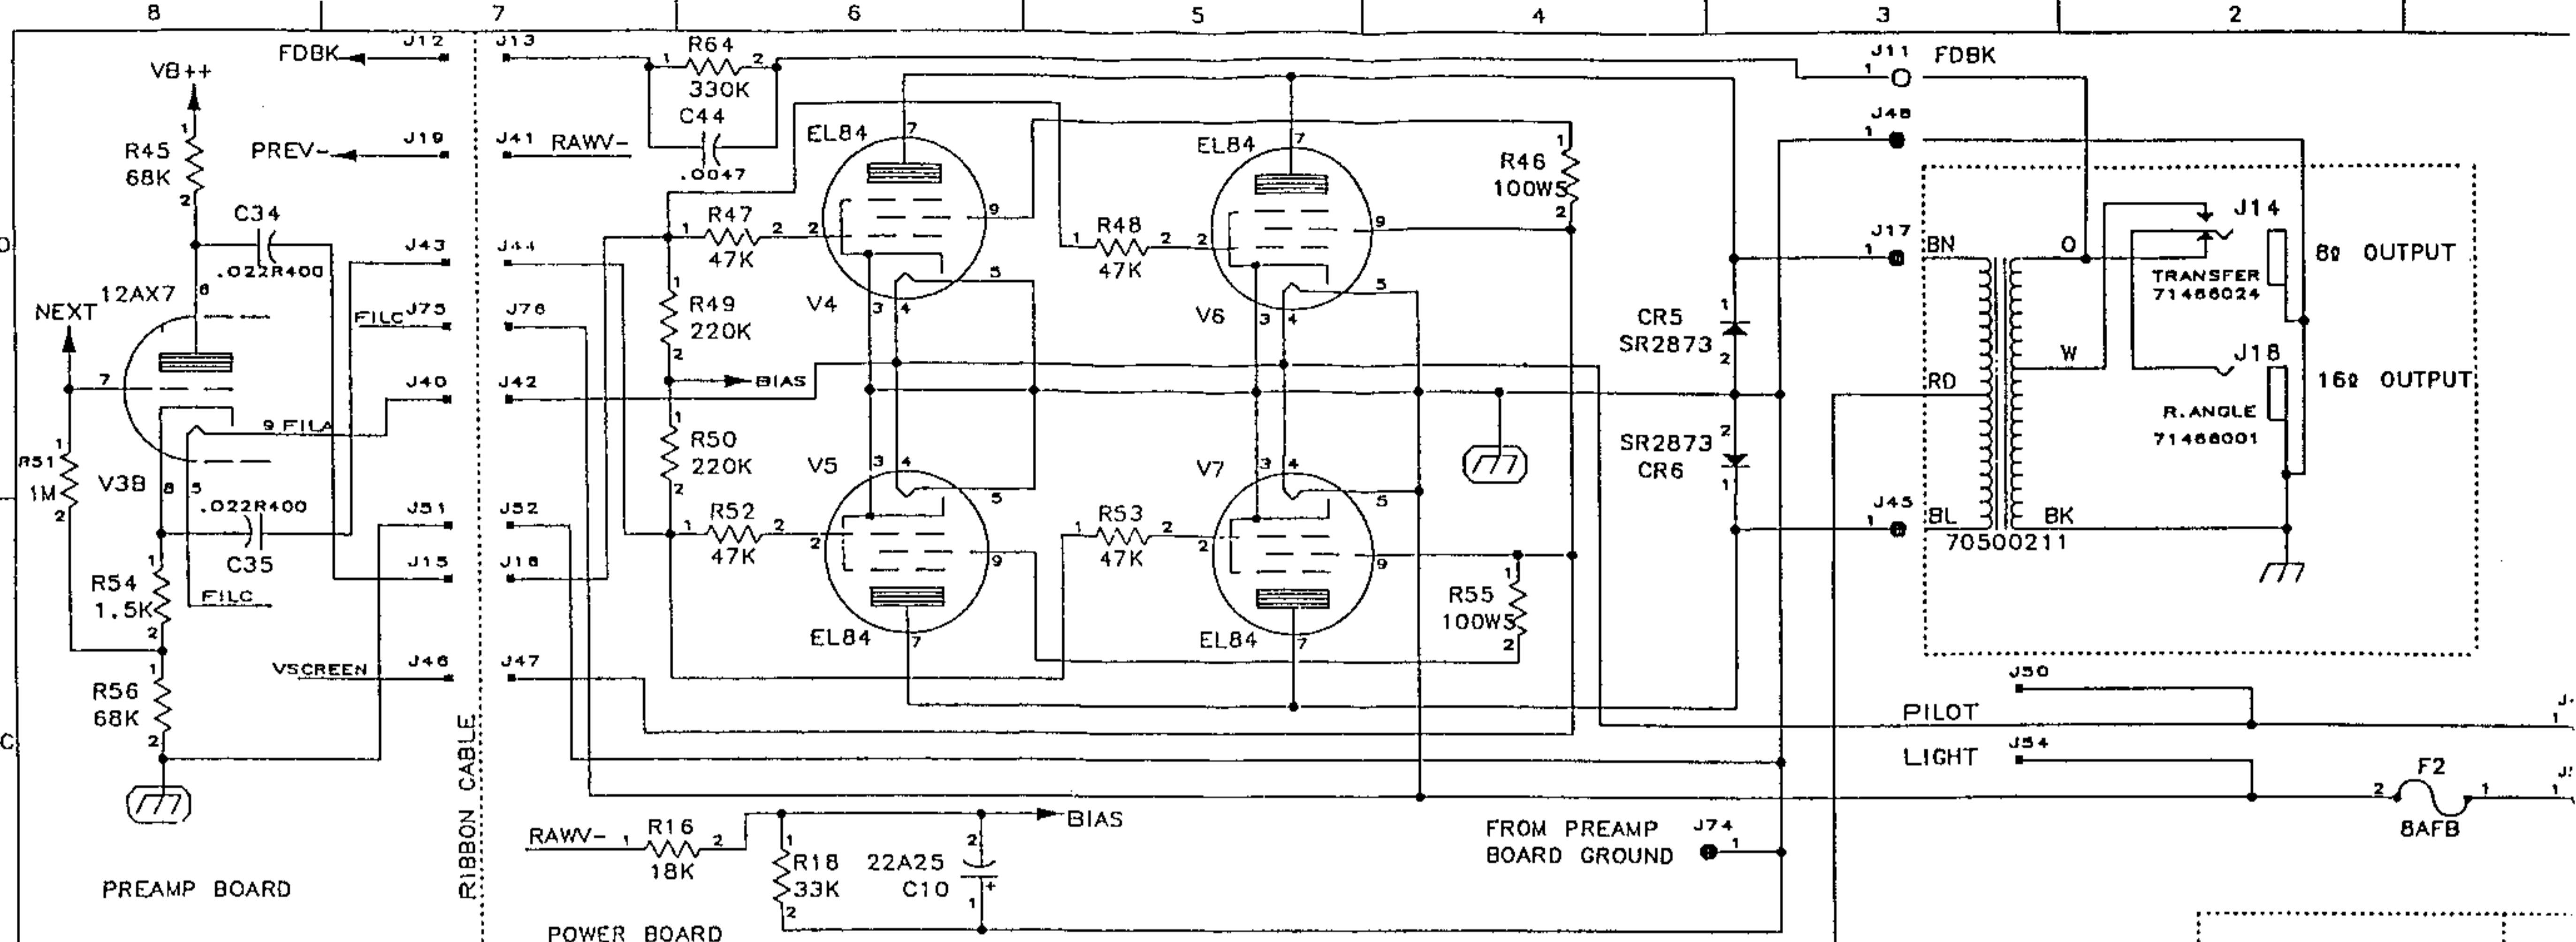

PEAVEY ELECTRONICS CORP.
 711 A STREET
 MERIDIAN, MISSISSIPPI 39301
 TITLE CLASSIC 212/410(VINTAGE)
 CB #98801910
 SIZE B
 CODE P9000043/44
 NUMBER
 REV
 DATE 16-AUG-91 SHEET 1 OF 2

PEAVEY ELECTRONICS CO 711 A STREET MERIDIAN, MISSISSIPPI		
TITLE CLASSIC 212/410(VINT/ CB#98801910		
SIZE B	CODE	NUMBER P9000043/44
PRINT	DATE 25-APR-91	SHEET 2

LAST REF NUM: J80 Q1 V7 U1 R68 C49 CR12 VR9