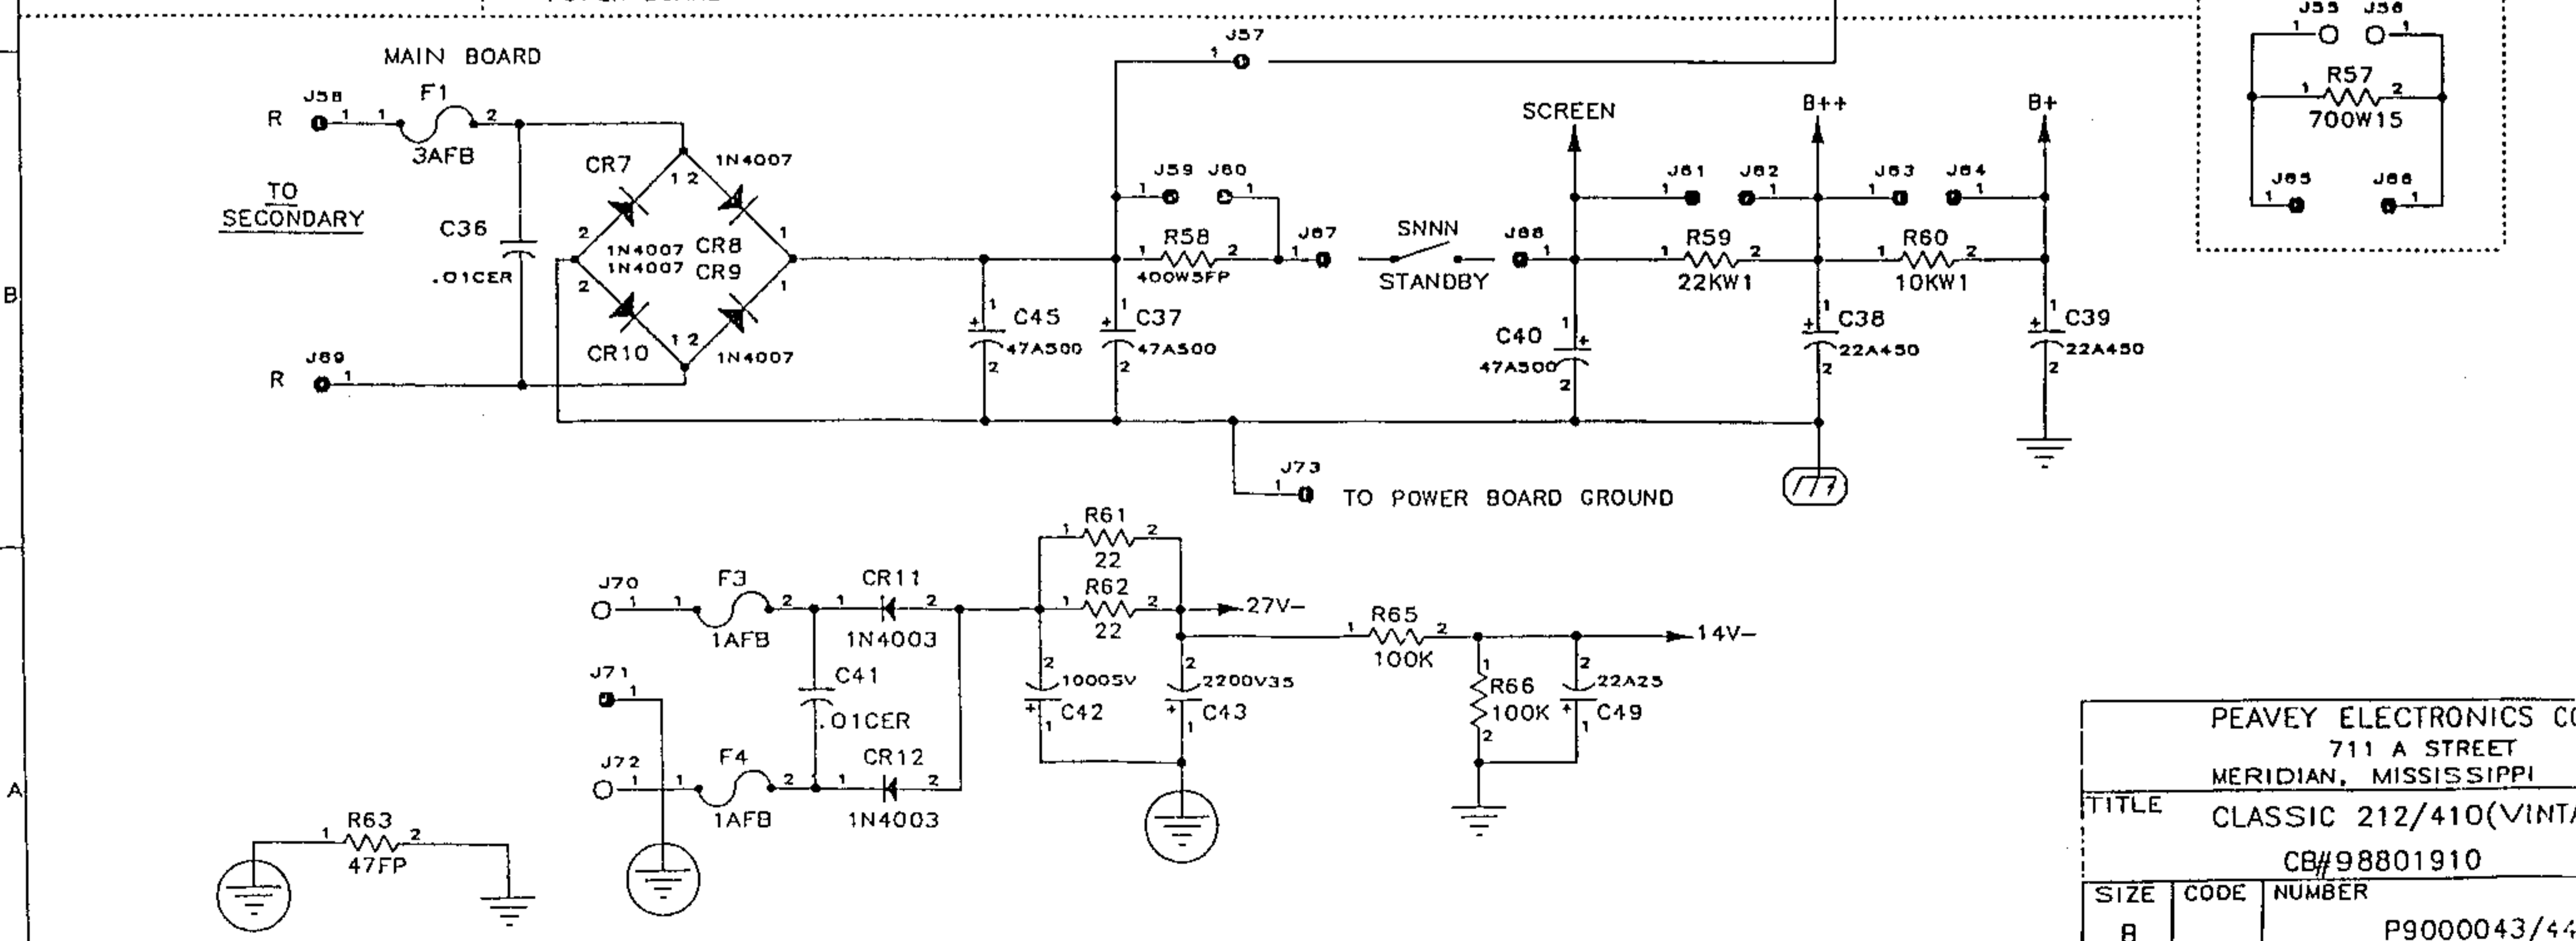

PEAVEY ELECTRONICS CORP.
 711 A STREET
 MERIDIAN, MISSISSIPPI 39301
 TITLE CLASSIC 212/410(VINTAGE)
 CB #98801910
 SIZE B
 CODE P9000043/44
 NUMBER
 REV
 DATE 16-AUG-91 SHEET 1 OF 2

PEAVEY ELECTRONICS CO 711 A STREET MERIDIAN, MISSISSIPPI		
TITLE CLASSIC 212/410(VINT/ CB#98801910		
SIZE B	CODE	NUMBER P9000043/44
PRINT	DATE 25-APR-91	SHEET 2

LAST REF NUM: J80 Q1 V7 U1 R68 C49 CR12 VR9