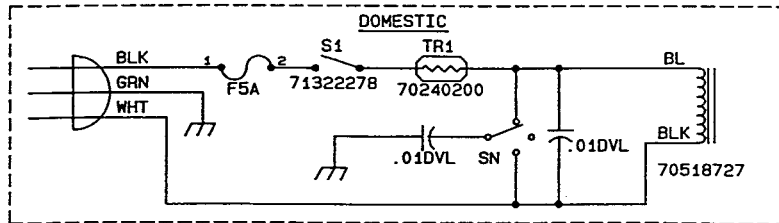

COPYRIGHT 1992 PEAVEY ELECTRONICS CORP. PRINTED IN U.S.A.

PEAVEY ELECTRONICS CORP.  
 711 A STREET  
 MERIDIAN, MISSISSIPPI 39301

TITLE  
 WHALEN 120 PREAMP BD.  
 CB #98802910

SIZE B	CODE	NUMBER 81501510	REV
PRINT	DATE 5-FEB-92	SHEET 1 OF 3	

LAST REF USED: R103 C66 G7 CR23 J108 V5 F5

PEAVEY ELECTRONICS CORP. 711 A STREET MERIDIAN, MISSISSIPPI 39301			
TITLE EVH 120 PREAMP CB #98802910			
SIZE B	CODE PRINT	NUMBER 81501510	REV
DATE 5-FEB-92		SHEET 2 OF 3	