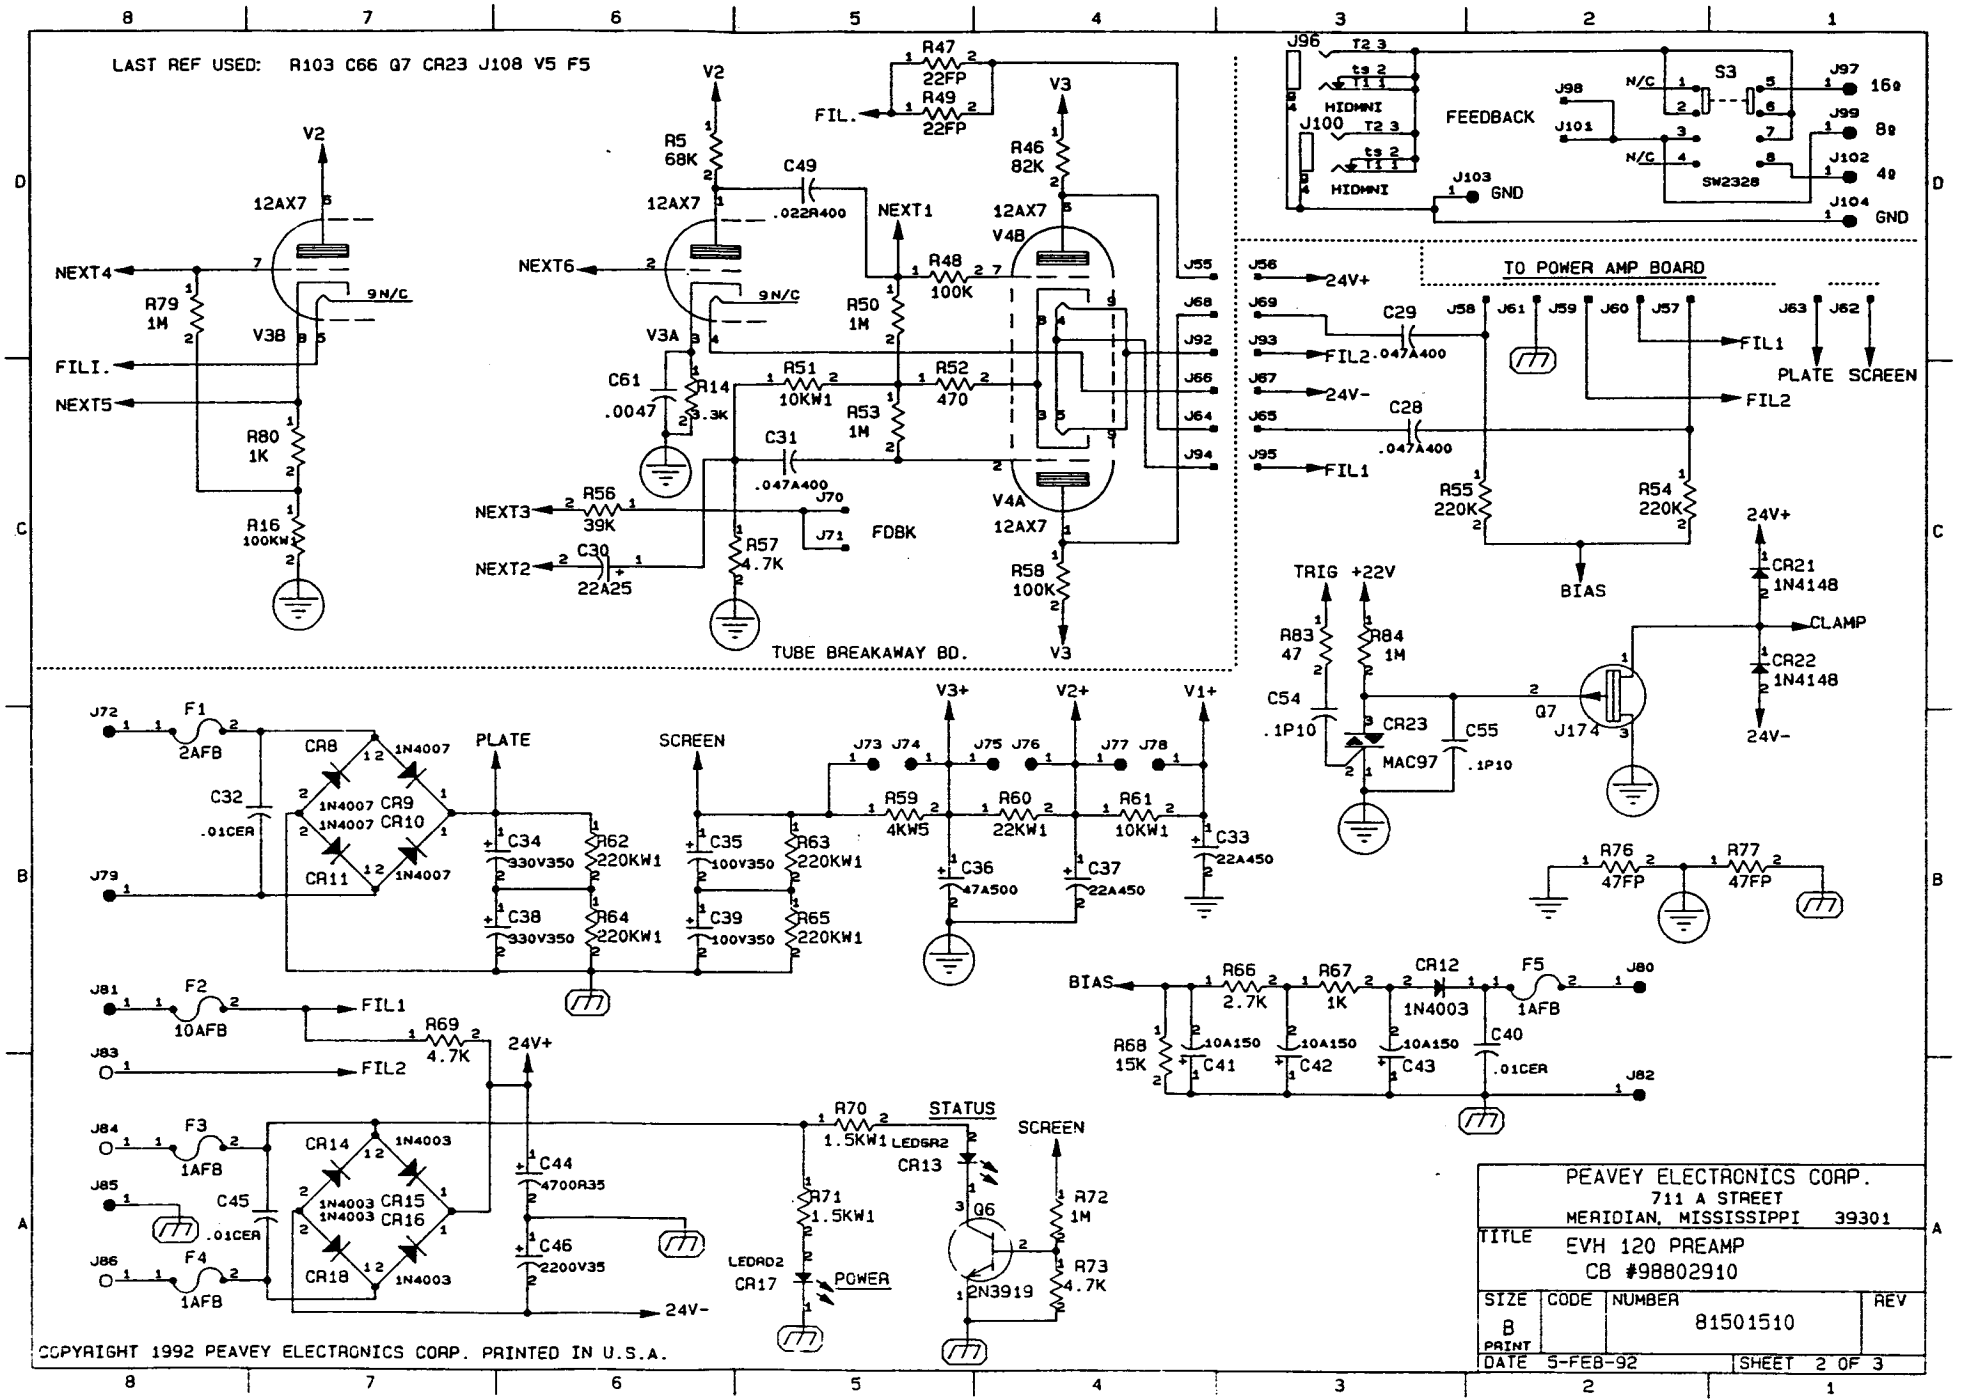

COPYRIGHT 1992 PEAVEY ELECTRONICS CORP. PRINTED IN U.S.A.

PEAVEY ELECTRONICS CORP.  
 711 A STREET  
 MERIDIAN, MISSISSIPPI 39301

TITLE  
 WHALEN 120 PREAMP BD.  
 CB #98802910

SIZE B	CODE	NUMBER 81501510	REV
PRINT	DATE 5-FEB-92	SHEET 1 OF 3	

LAST REF USED: R103 C66 G7 CR23 J108 V5 F5

PEAVEY ELECTRONICS CORP. 711 A STREET MERIDIAN, MISSISSIPPI 39301			
TITLE EVH 120 PREAMP CB #98802910			
SIZE B	CODE PRINT	NUMBER 81501510	REV
DATE 5-FEB-92		SHEET 2 OF 3	

PEAVEY ELECTRONICS CORP. 711 A STREET MERIDIAN, MISSISSIPPI 39301			
TITLE VHALEN 120 POWER BOARD CB#98830350			
SIZE B PRINT	CODE	NUMBER 81501510	REV
DATE 31-JAN-92	SHEET 3 OF 3		