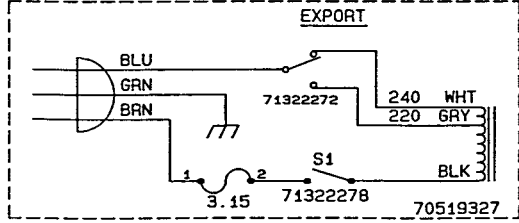

COPYRIGHT 1992 PEAVEY ELECTRONICS CORP. PRINTED IN U.S.A.

PEAVEY ELECTRONICS CORP.  
 711 A STREET  
 MERIDIAN, MISSISSIPPI 39301

TITLE  
 WHALEN 120 PREAMP BD.  
 CB #98802910

SIZE B	CODE	NUMBER 81501510	REV
PRINT	DATE 5-FEB-92	SHEET 1 OF 3	

LAST REF USED: R103 C66 G7 CR23 J108 V5 F5

PEAVEY ELECTRONICS CORP. 711 A STREET MERIDIAN, MISSISSIPPI 39301			
TITLE EVH 120 PREAMP CB #98802910			
SIZE B	CODE PRINT	NUMBER 81501510	REV
DATE 5-FEB-92		SHEET 2 OF 3	