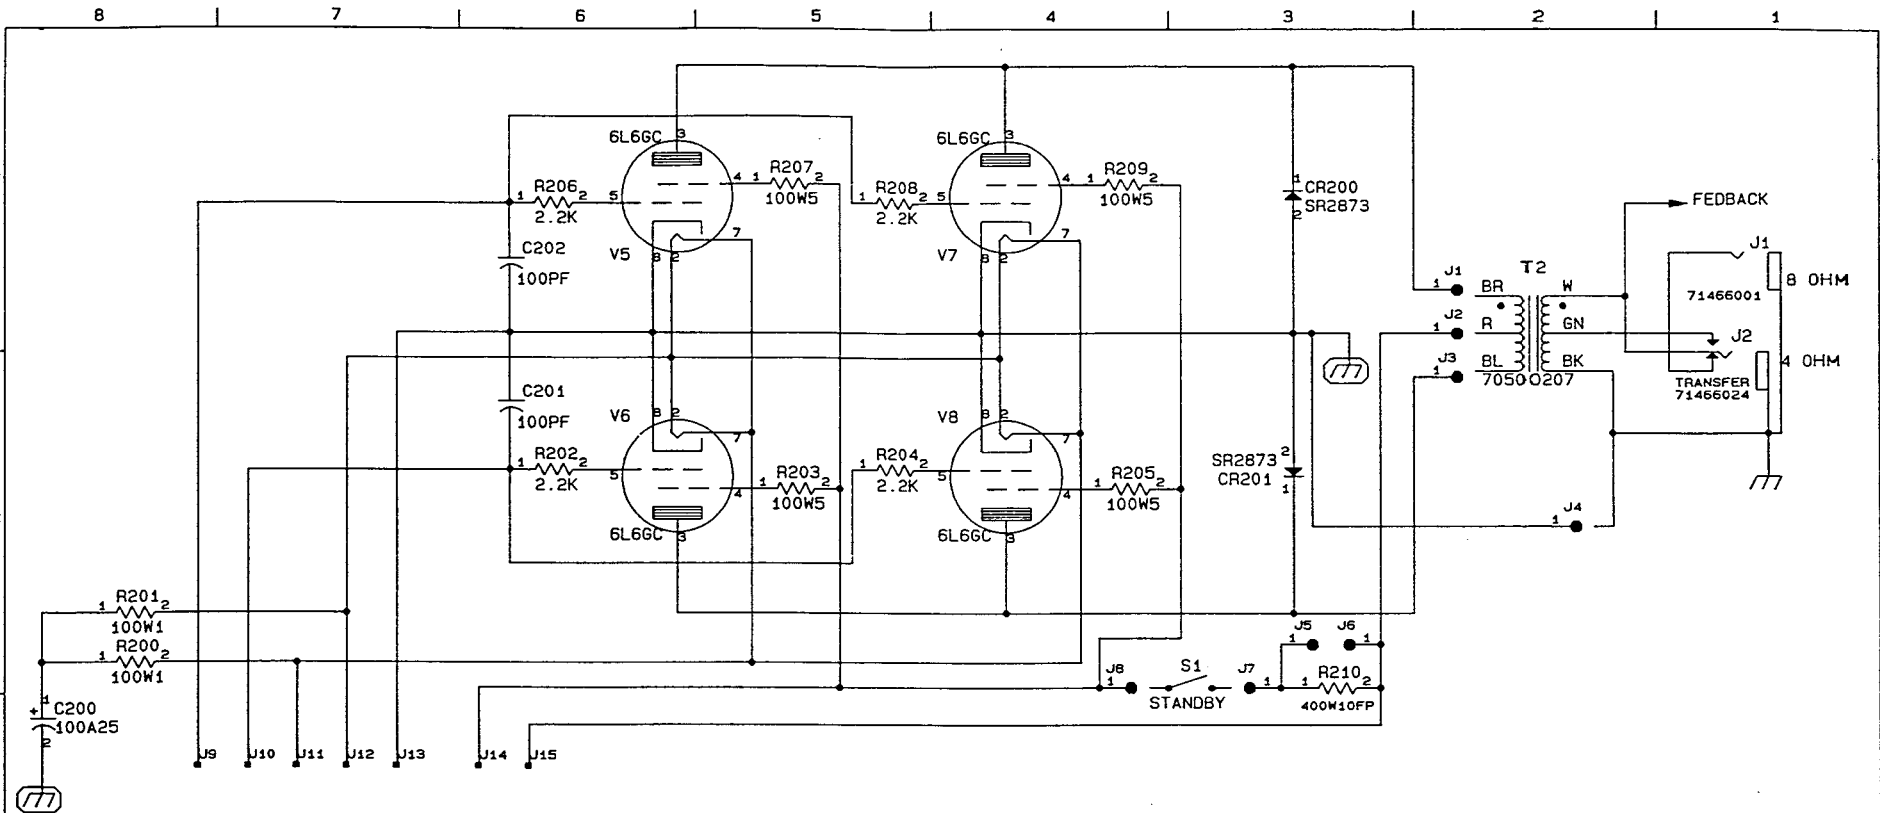

COPYRIGHT 1992 PEAVEY ELECTRONICS CORP. PRINTED IN U.S.A.

PEAVEY ELECTRONICS CORP.  
 711 A STREET  
 MERIDIAN, MISSISSIPPI 39301

TITLE  
 WHALEN 120 PREAMP BD.  
 CB #98802910

SIZE B	CODE	NUMBER 81501510	REV
PRINT	DATE 5-FEB-92	SHEET 1 OF 3	

LAST REF USED: R103 C66 G7 CR23 J108 V5 F5

PEAVEY ELECTRONICS CORP. 711 A STREET MERIDIAN, MISSISSIPPI 39301			
TITLE EVH 120 PREAMP CB #98802910			
SIZE B	CODE PRINT	NUMBER 81501510	REV
DATE 5-FEB-92		SHEET 2 OF 3	

PEAVEY ELECTRONICS CORP. 711 A STREET MERIDIAN, MISSISSIPPI 39301			
TITLE VHALEN 120 POWER BOARD CB#98830350			
SIZE B PRINT	CODE	NUMBER 81501510	REV
DATE 31-JAN-92	SHEET 3 OF 3		