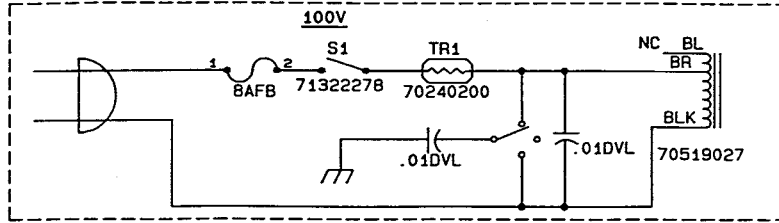

LAST REF USED: R103 C66 G7 CR23 J108 V5 F5

PEAVEY ELECTRONICS CORP. 711 A STREET MERIDIAN, MISSISSIPPI 39301			
TITLE EVH 120 PREAMP CB #98802910			
SIZE B	CODE PRINT	NUMBER 81501510	REV
DATE 5-FEB-92		SHEET 2 OF 3	